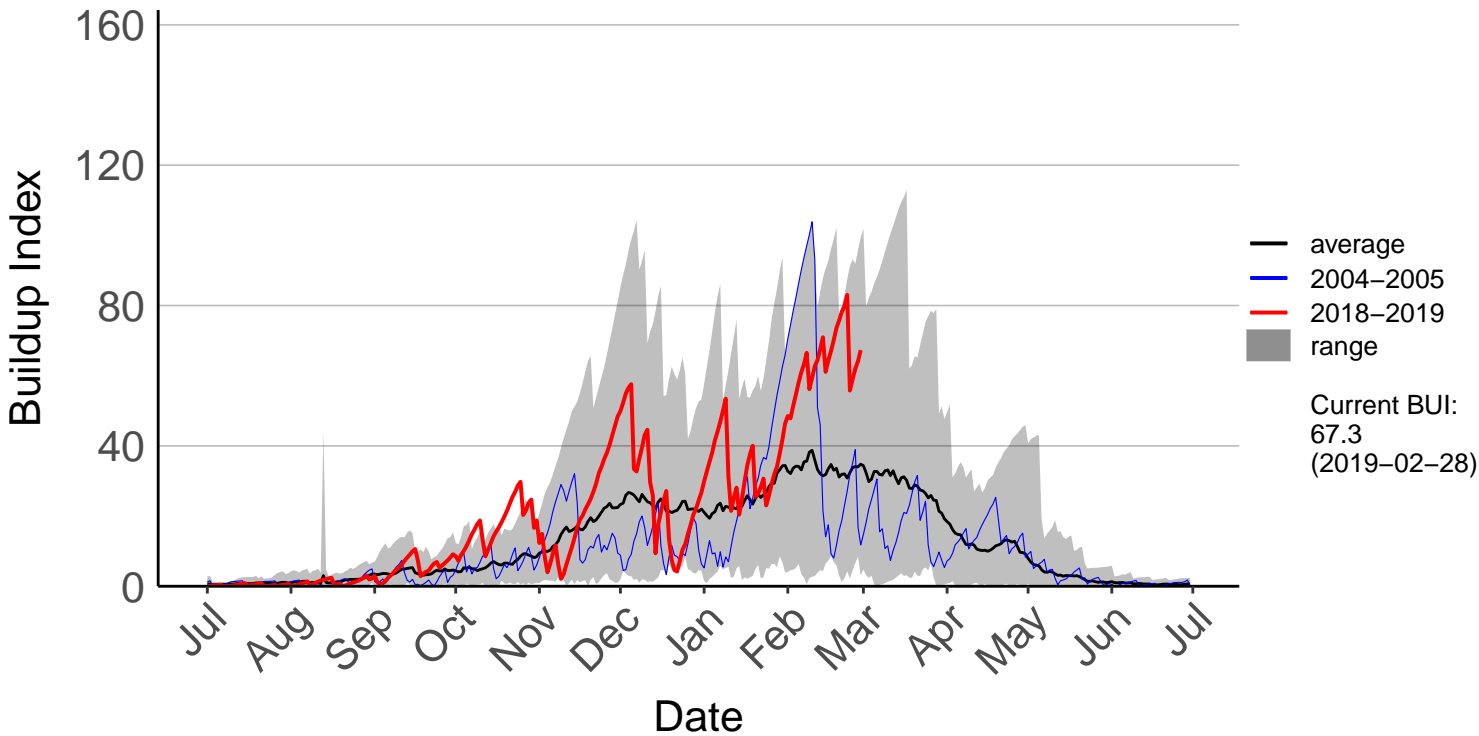

Big Pokororo 2 Raws

Big Pokororo Raws

Dovedale Raws

Hira Raws

Murchison Raws

Nelson Aws

Nelson Raws

St Arnaud Raws

Takaka Aerodrome Raws

Western Boundary Raws