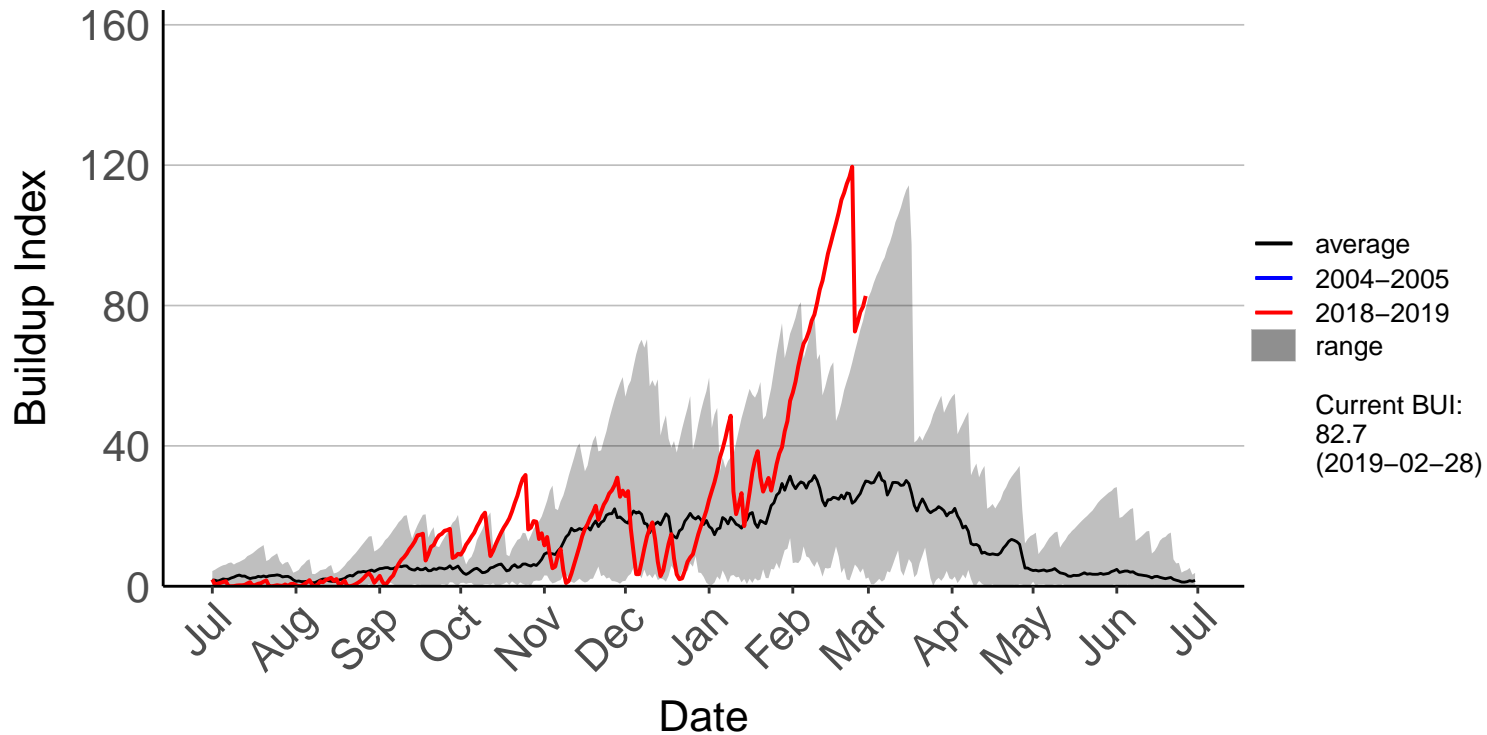

Big Pokororo 2 Raws

Big Pokororo Raws

Dovedale Raws

Hira Raws

Murchison Raws

Nelson Aws

Nelson Raws

St Arnaud Raws

Takaka Aerodrome Raws

Western Boundary Raws