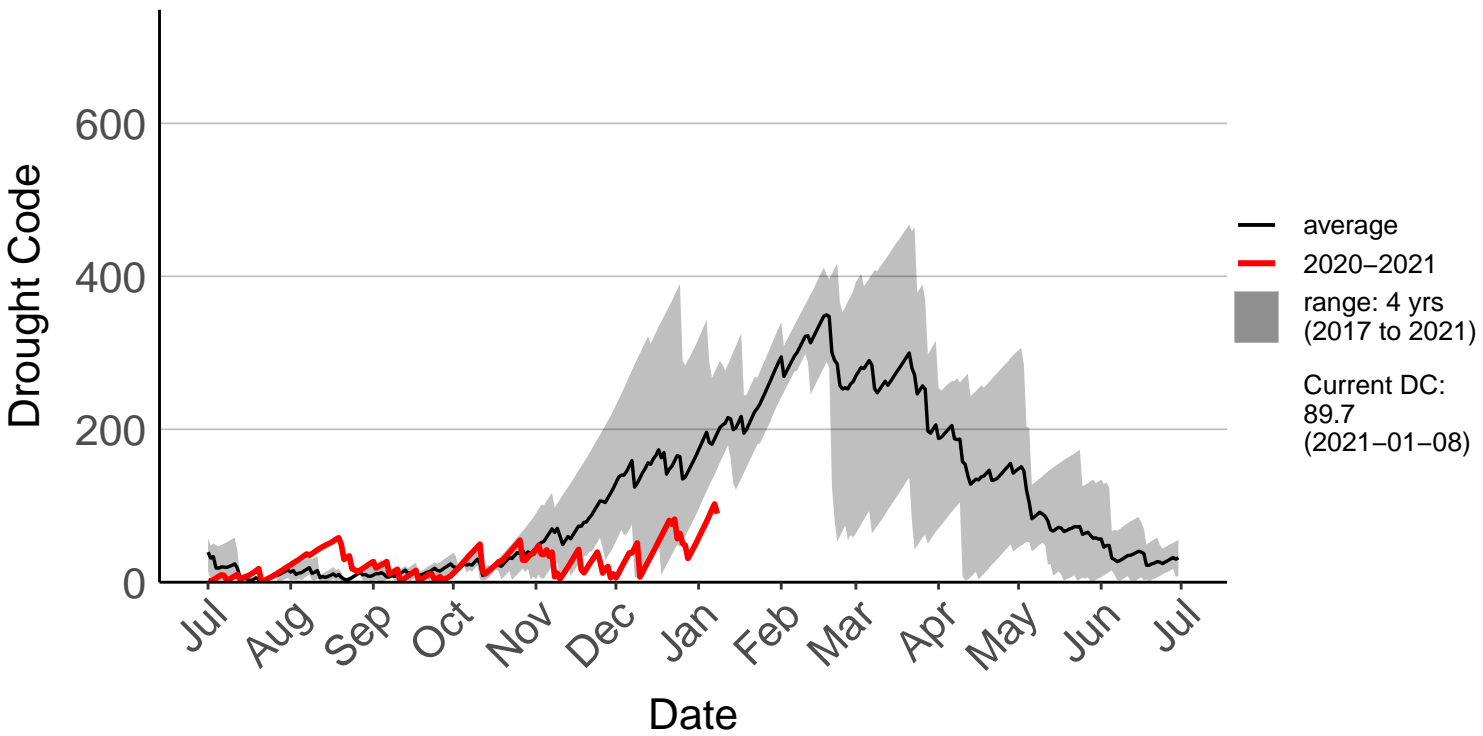

Belmont Raws

Long Gully Raws

Paraparaumu Aero SYNOP

Porirua, Elsdon Park Aws

Remutaka Forest Park Raws

Te Horo Raws

Titahi Bay Raws – DISCONTINUED

Wellington Aero SYNOP