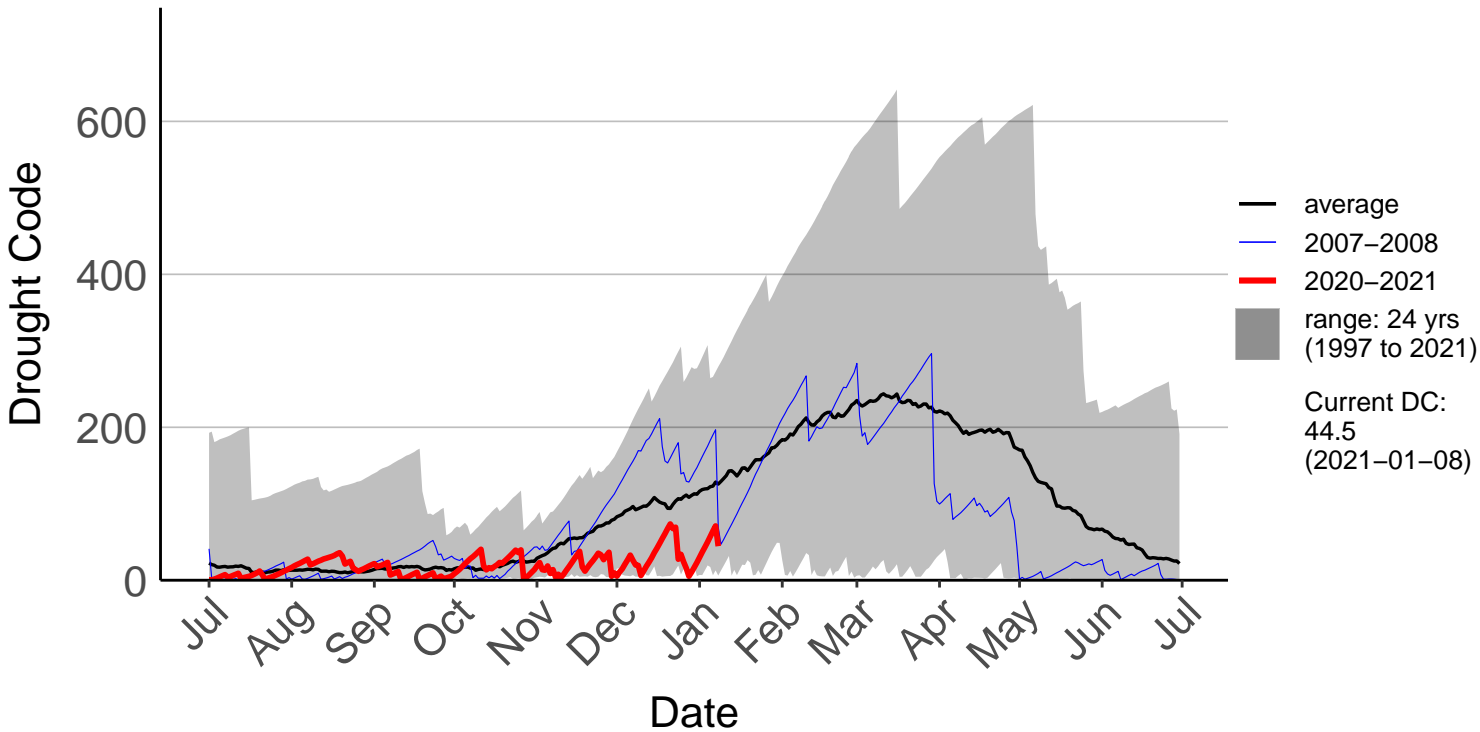

Belmont Raws

Long Gully Raws

Paraparaumu Aero SYNOP

Porirua, Elsdon Park Aws

Remutaka Forest Park Raws

Te Horo Raws

Titahi Bay Raws – DISCONTINUED

Wellington Aero SYNOP