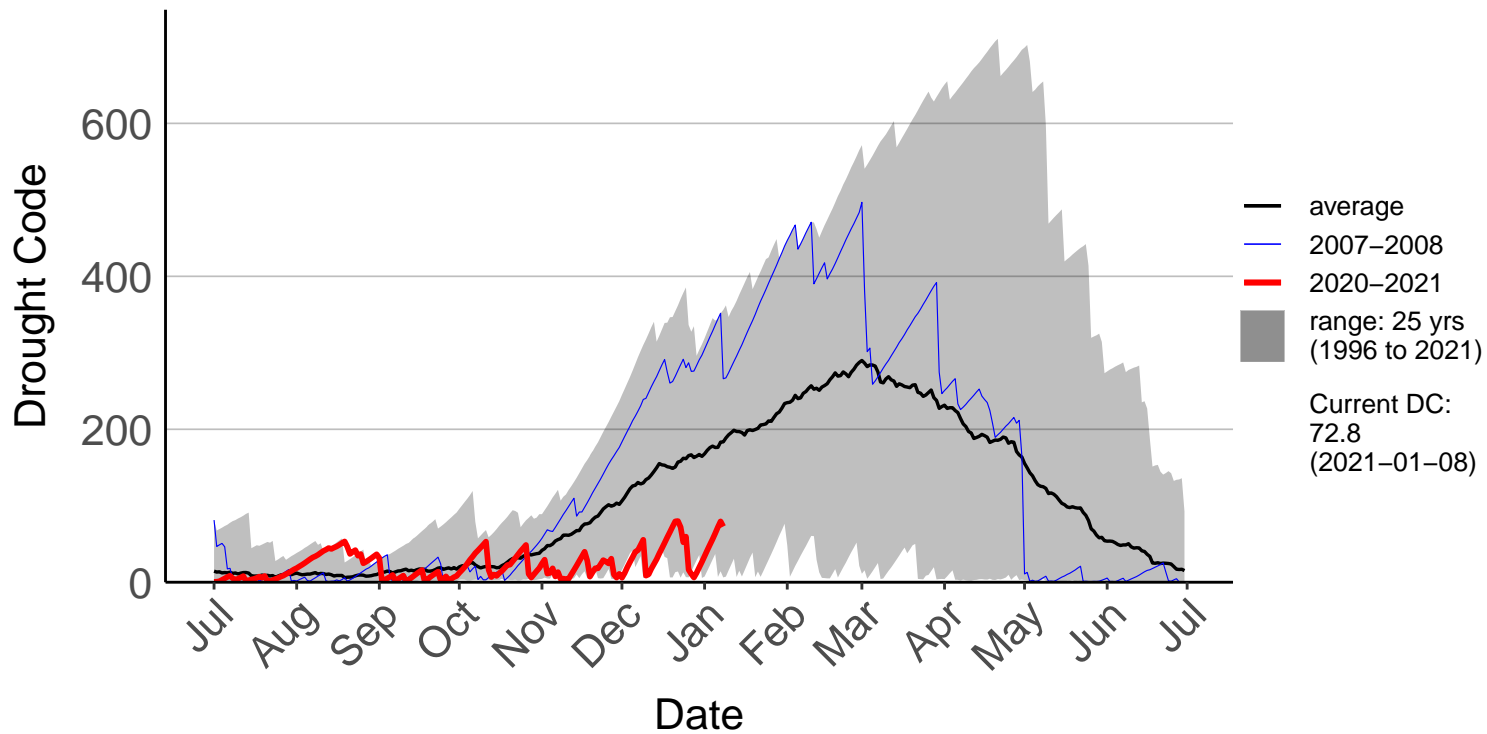

Belmont Raws

Long Gully Raws

Paraparaumu Aero SYNOP

Porirua, Elsdon Park Aws

Remutaka Forest Park Raws

Te Horo Raws

Titahi Bay Raws – DISCONTINUED

Wellington Aero SYNOP