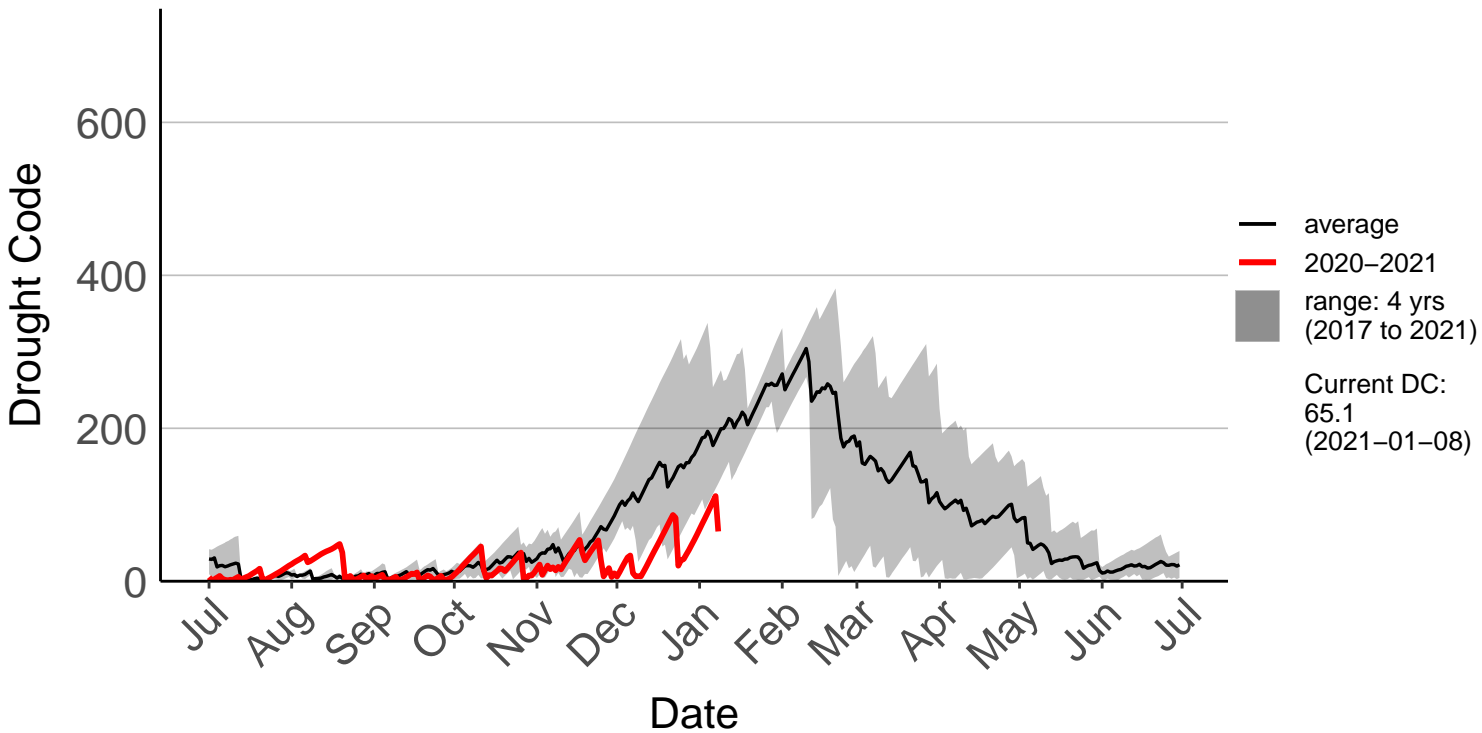

Belmont Raws

Long Gully Raws

Paraparaumu Aero SYNOP

Porirua, Elsdon Park Aws

Remutaka Forest Park Raws

Te Horo Raws

Titahi Bay Raws – DISCONTINUED

Wellington Aero SYNOP