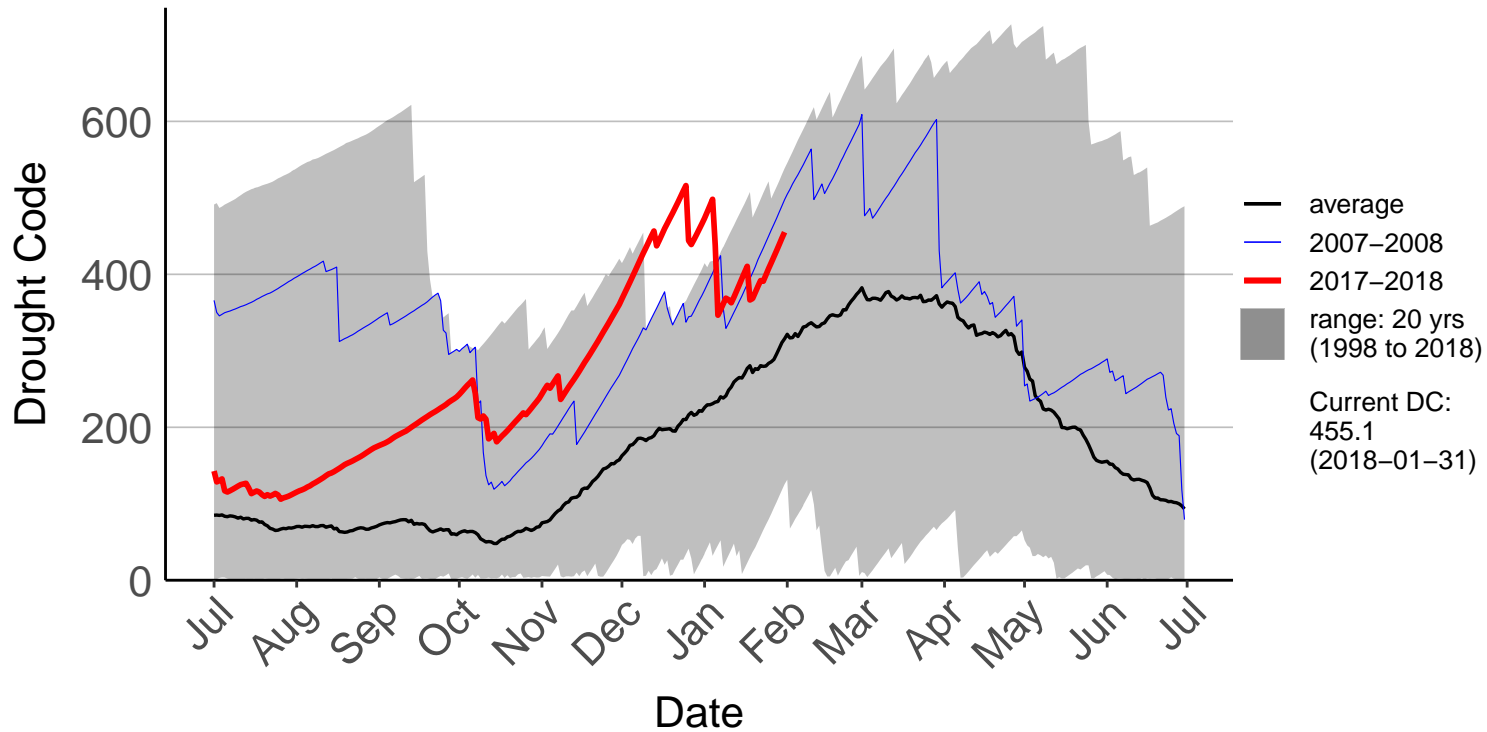

Belmont Raws

Long Gully Raws

Paraparaumu Aero SYNOP

Porirua, Elsdon Park Aws

Remutaka Forest Park Raws

Te Horo Raws

Titahi Bay Raws – DISCONTINUED

Wellington Aero SYNOP