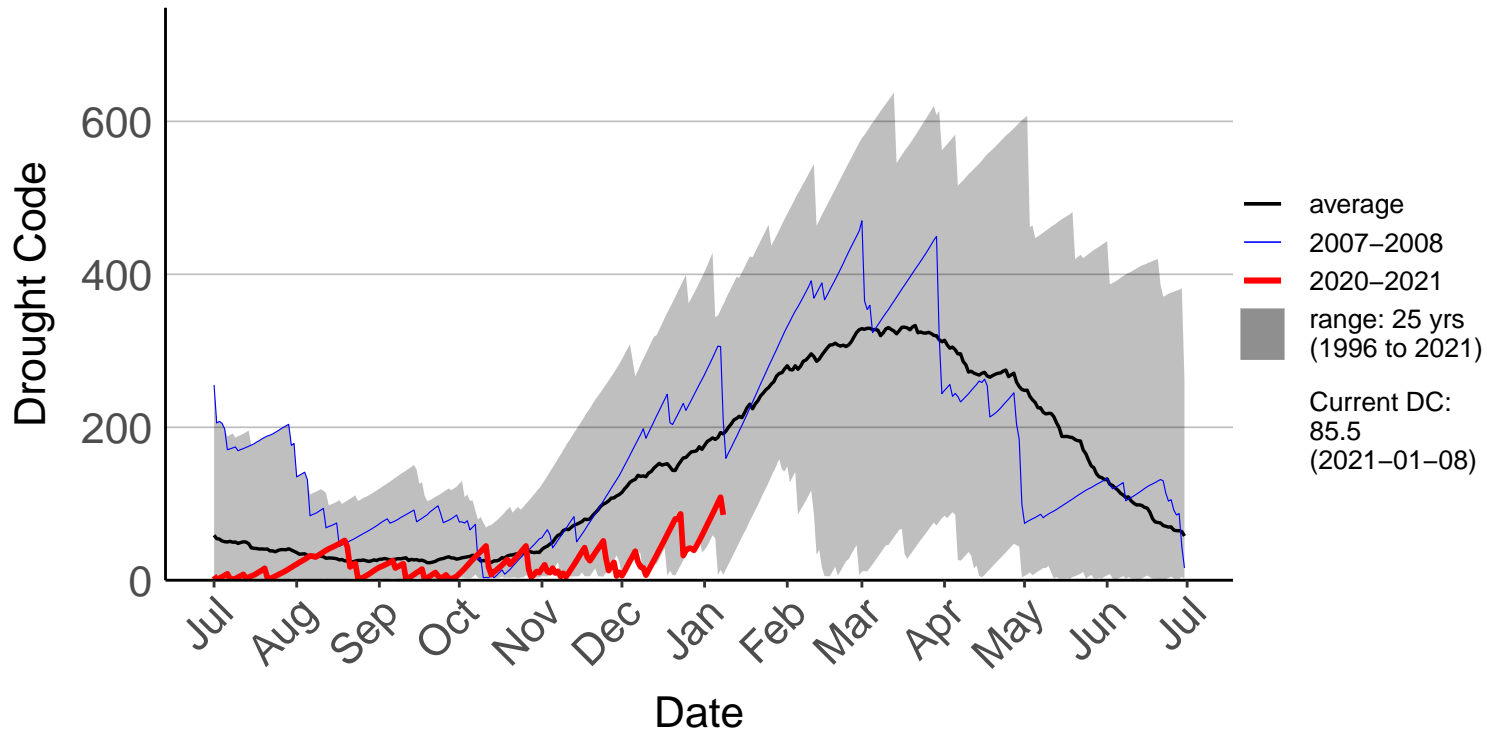

Belmont Raws

Long Gully Raws

Paraparaumu Aero SYNOP

Porirua, Elsdon Park Aws

Remutaka Forest Park Raws

Te Horo Raws

Titahi Bay Raws – DISCONTINUED

Wellington Aero SYNOP