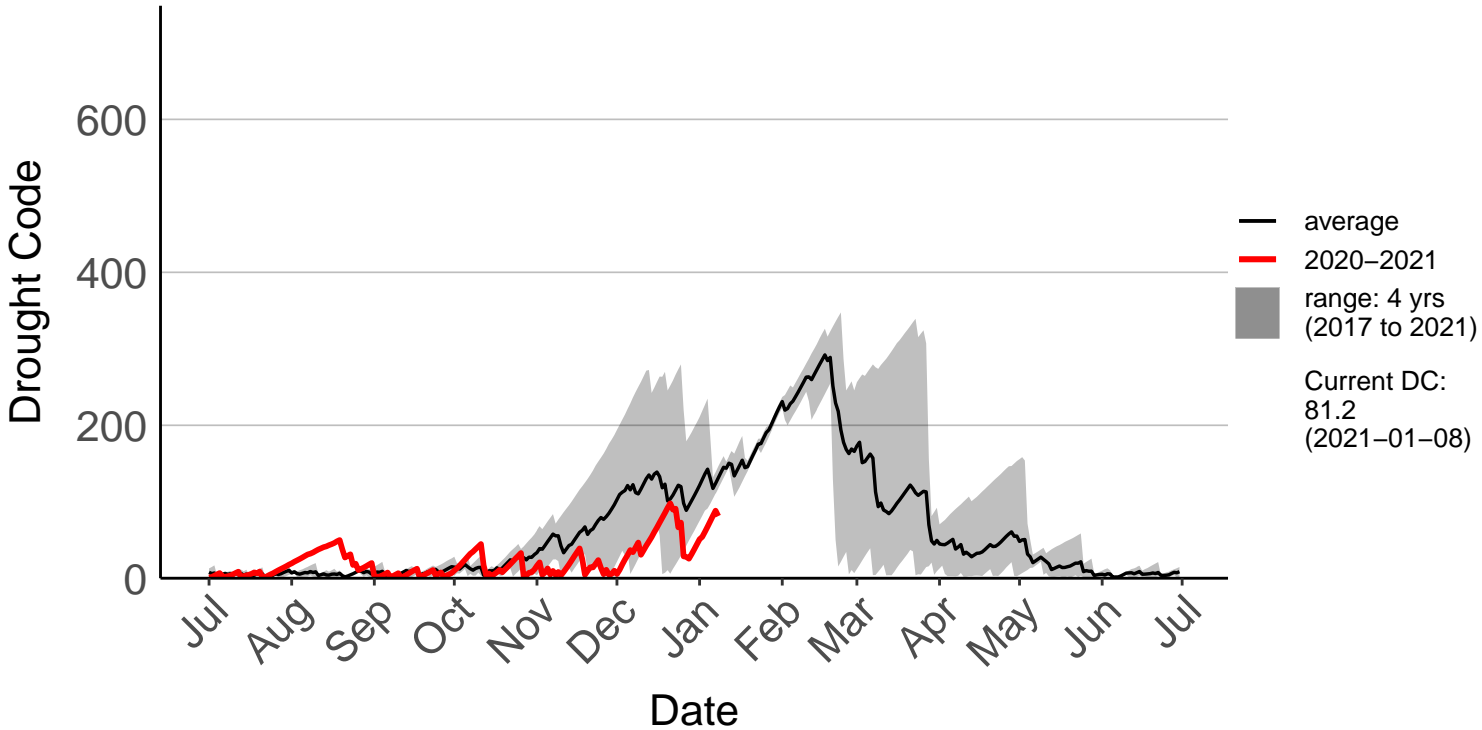

Belmont Raws

Long Gully Raws

Paraparaumu Aero SYNOP

Porirua, Elsdon Park Aws

Remutaka Forest Park Raws

Te Horo Raws

Titahi Bay Raws – DISCONTINUED

Wellington Aero SYNOP