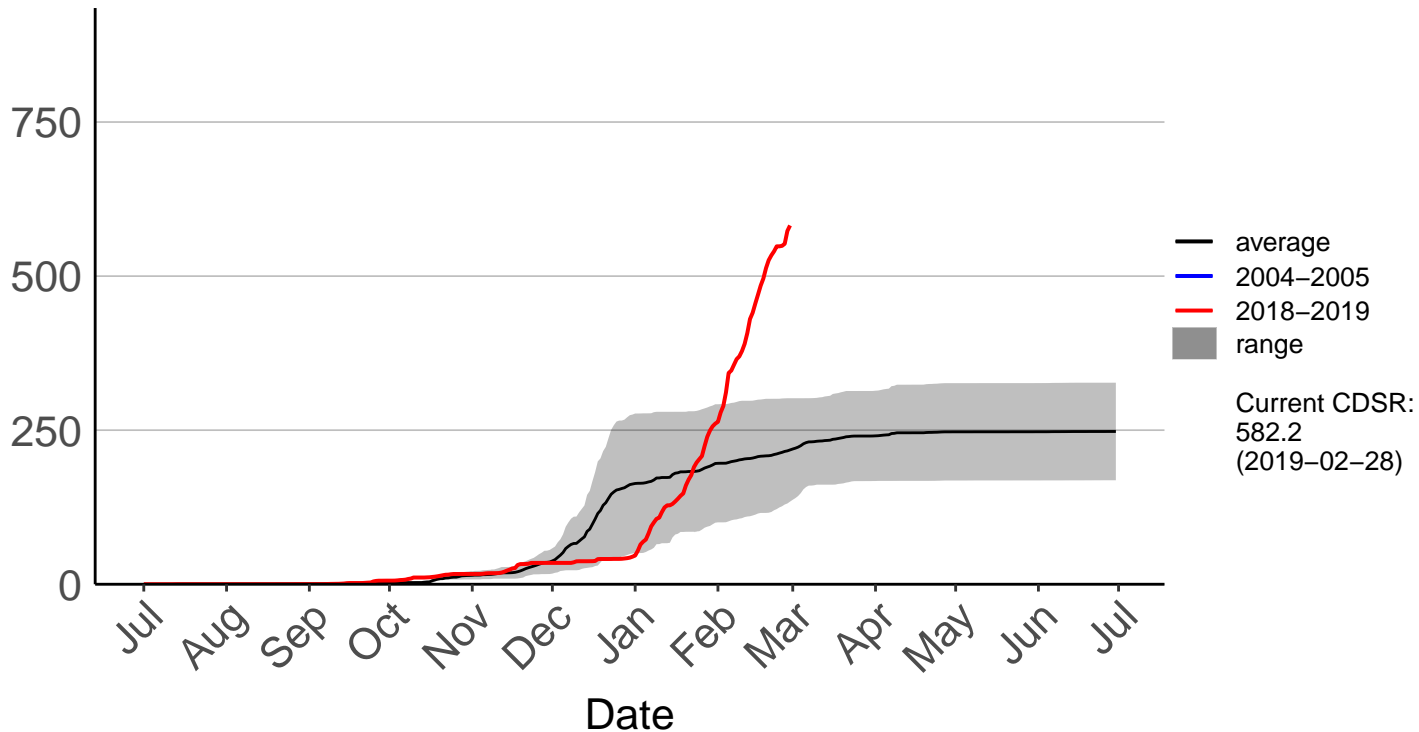

# Big Pokororo 2 Raws

Cumulative Fire Severity Rating

# Big Pokororo Raws

Cumulative Fire Severity Rating