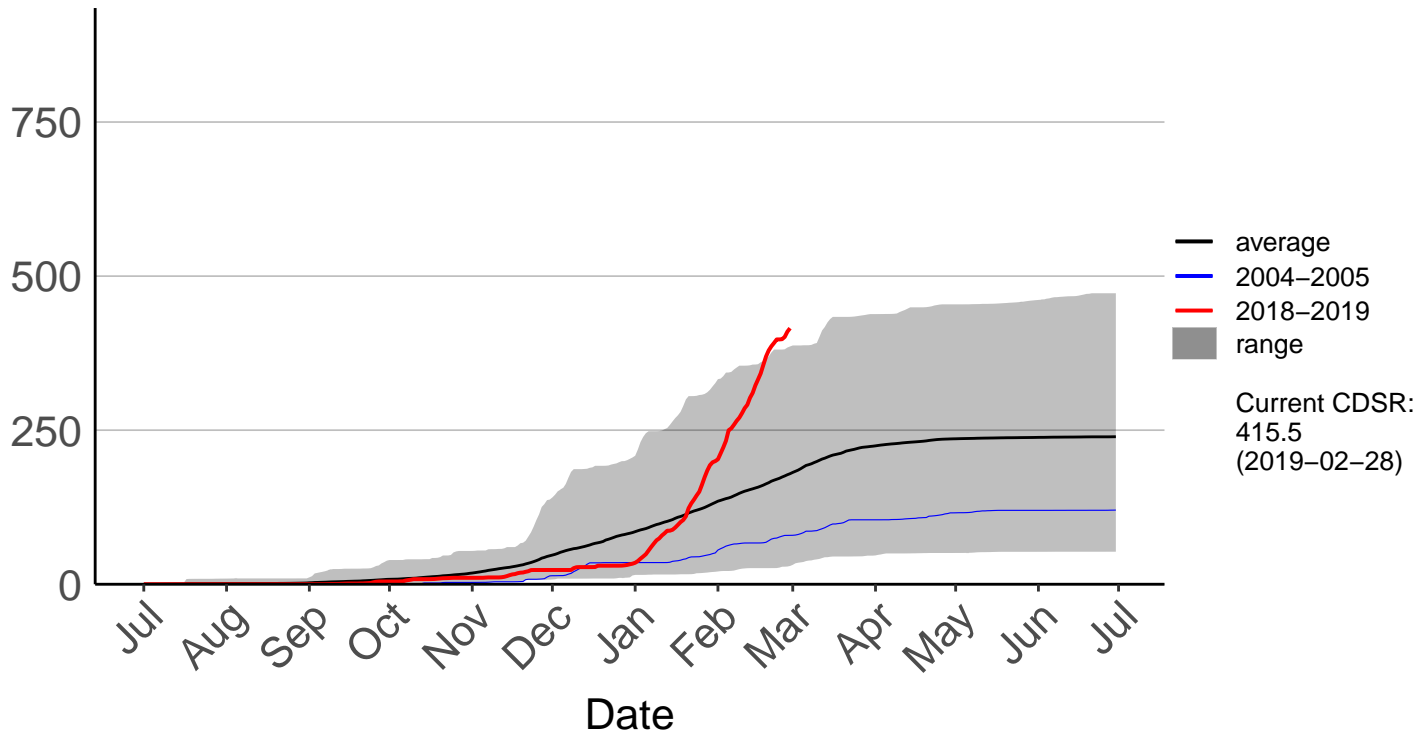

Dovedale Raws

Cumulative Fire Severity Rating