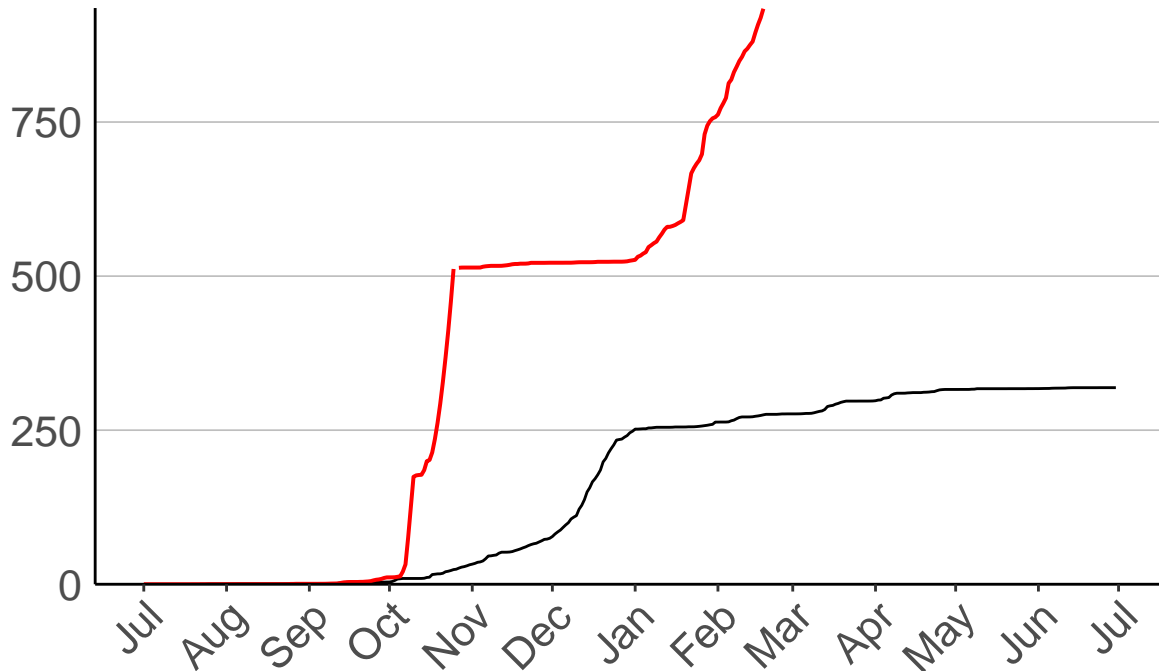

Nelson Raws

Cumulative Fire Severity Rating

- average
- 2004-2005
- 2018-2019
- range

Current CDSR:
1007.4
(2019-02-28)

Date