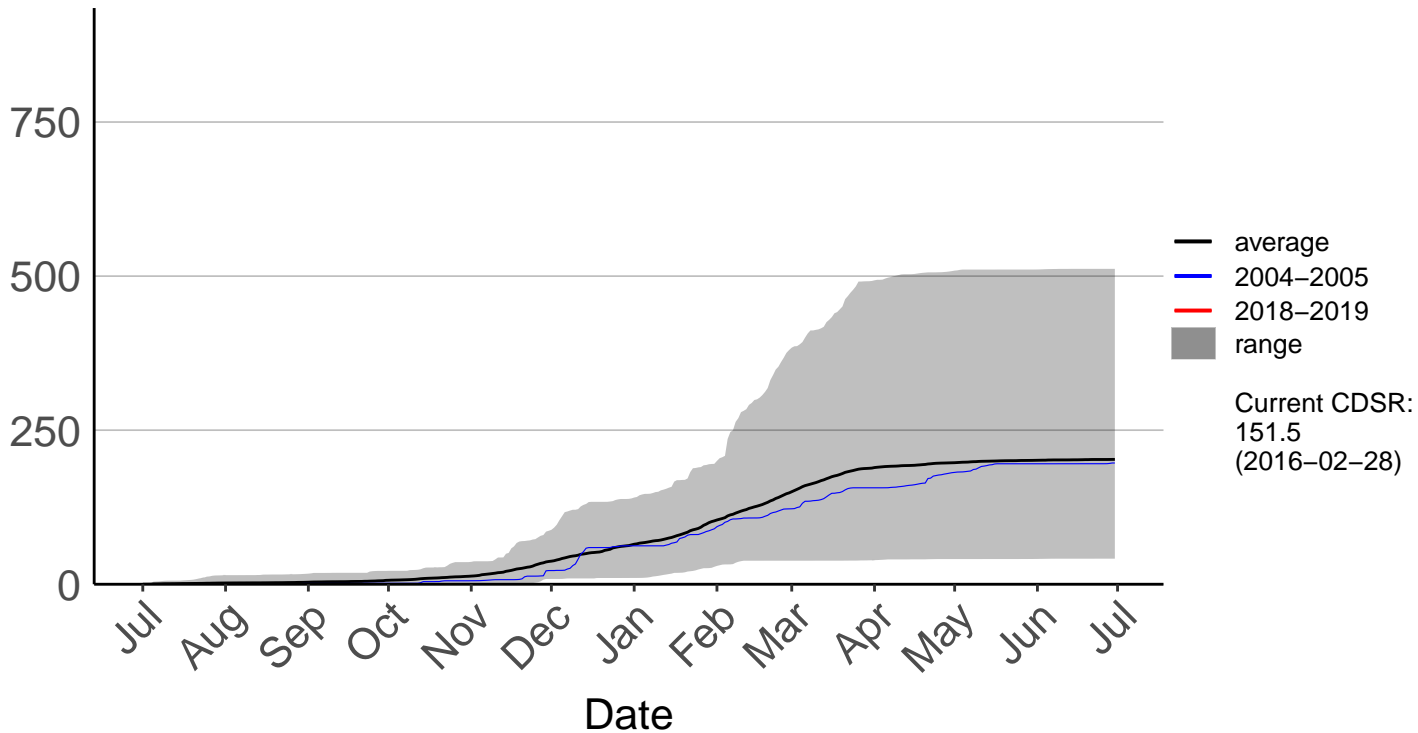

# Big Pokororo 2 Raws

Cumulative Fire Severity Rating

# Big Pokororo Raws

Cumulative Fire Severity Rating