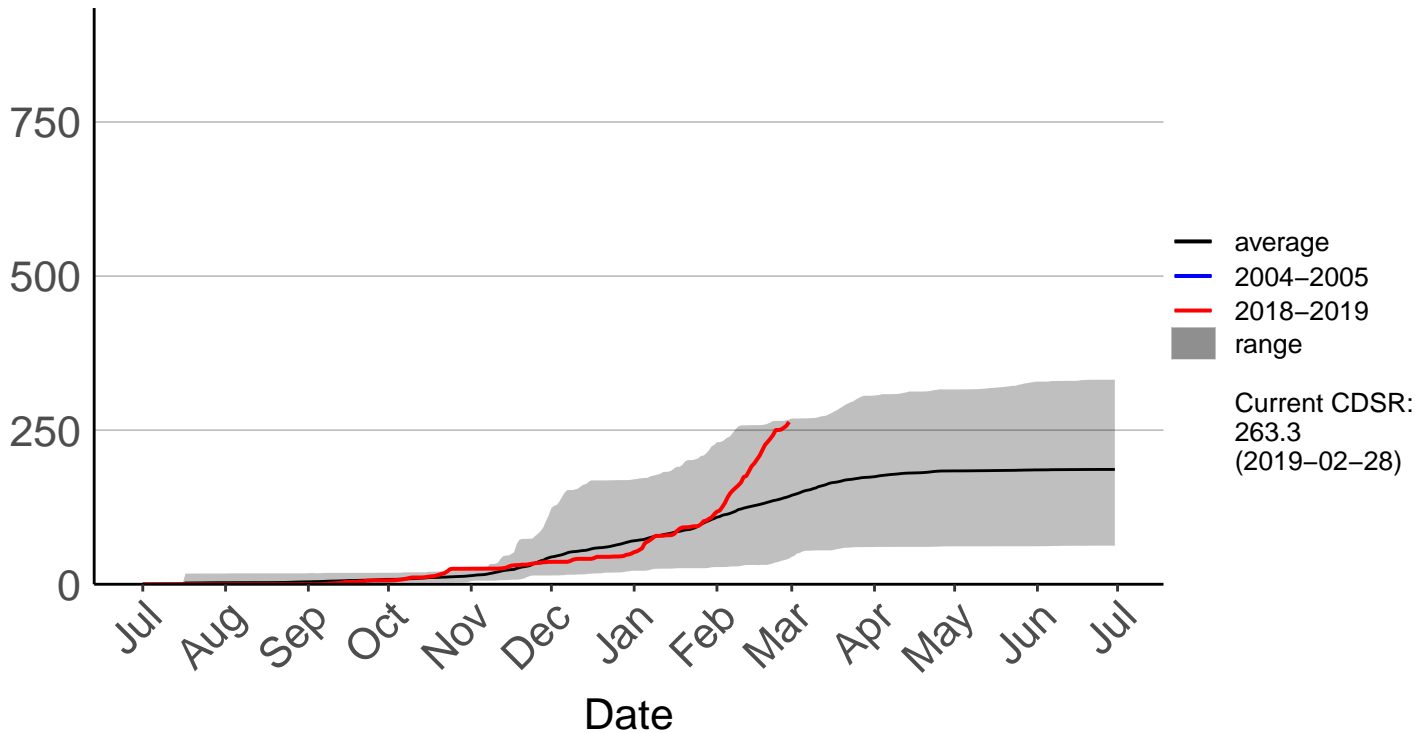

St Arnaud Raws

Cumulative Fire Severity Rating