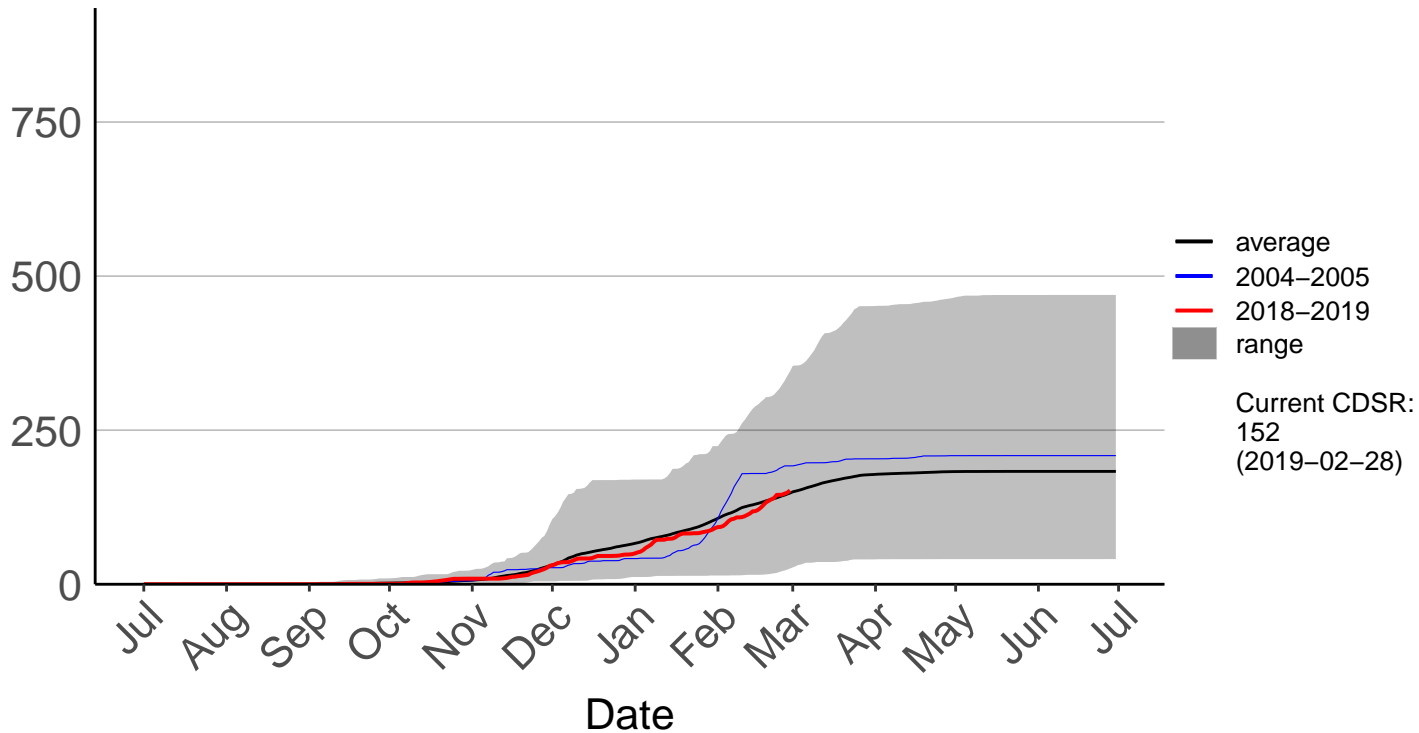

Murchison Raws

Cumulative Fire Severity Rating