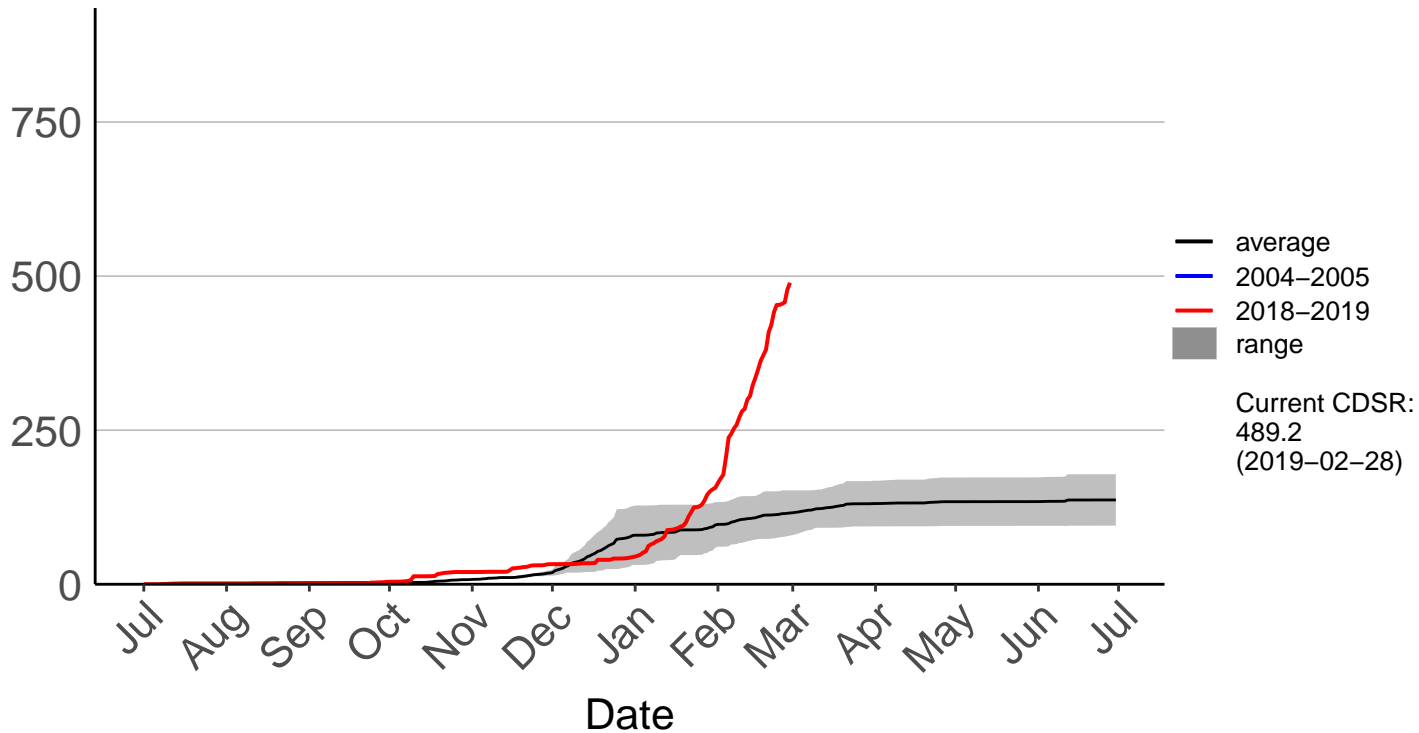

Takaka Aerodrome Raws

Cumulative Fire Severity Rating