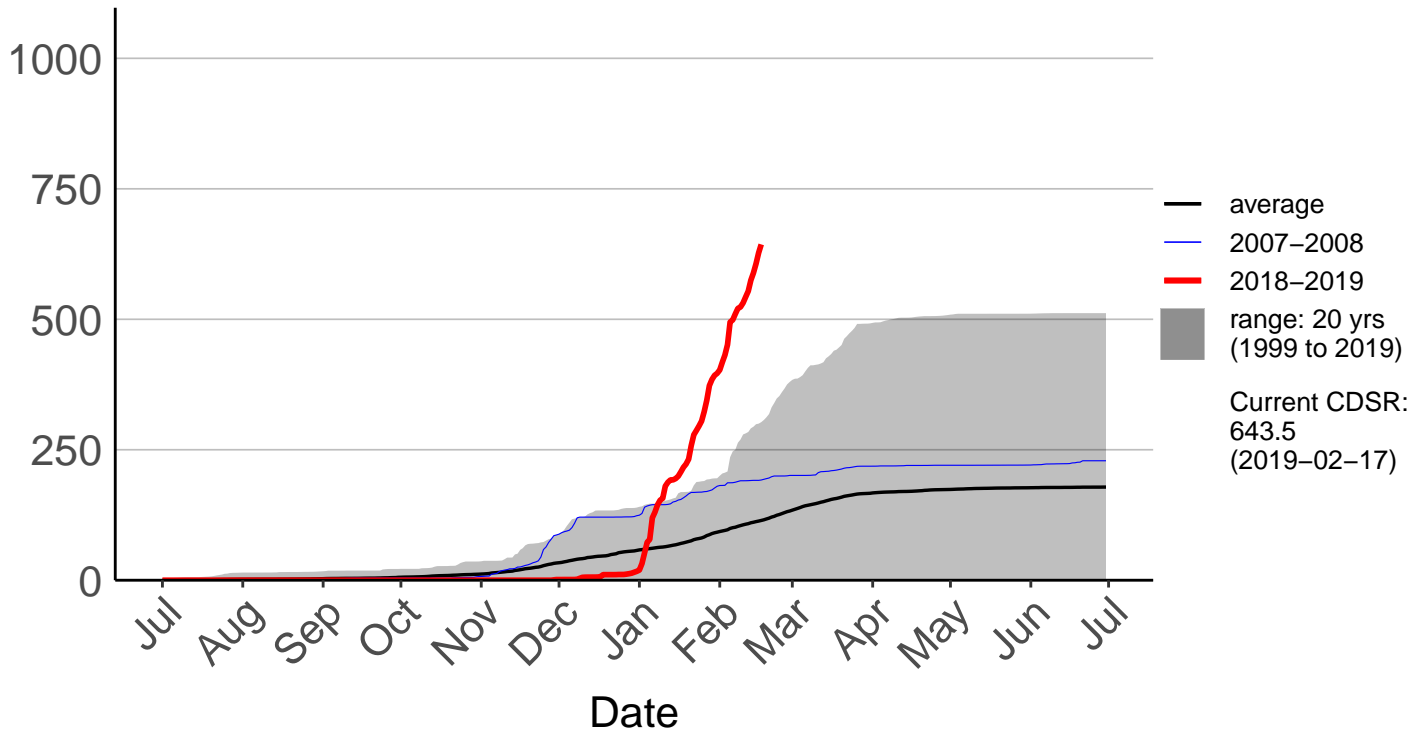

Big Pokororo 2 Raws

Cumulative Daily Severity Rating

Big Pokororo Raws

Cumulative Daily Severity Rating

Dovedale Raws

Cumulative Daily Severity Rating

Hira Raws

Cumulative Daily Severity Rating

Murchison Raws

Cumulative Daily Severity Rating

Nelson Aws

Cumulative Daily Severity Rating

Nelson Raws

Cumulative Daily Severity Rating

St Arnaud Raws

Cumulative Daily Severity Rating

Takaka Aerodrome Raws

Cumulative Daily Severity Rating

Western Boundary Raws

Cumulative Daily Severity Rating