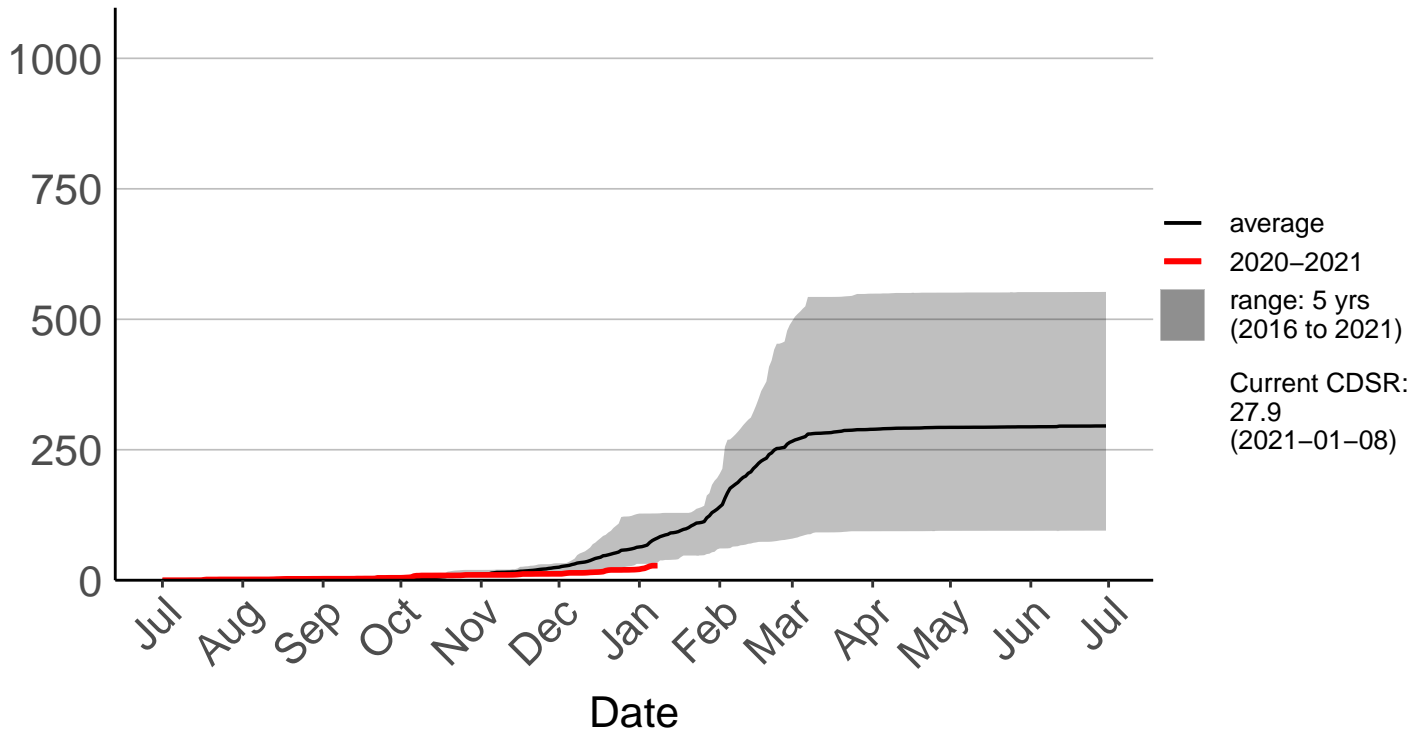

Murchison Raws

Cumulative Daily Severity Rating

Nelson Aws

Cumulative Daily Severity Rating

Nelson Raws

Cumulative Daily Severity Rating

St Arnaud Raws

Cumulative Daily Severity Rating

Takaka Aerodrome Raws

Cumulative Daily Severity Rating

Western Boundary Raws

Cumulative Daily Severity Rating