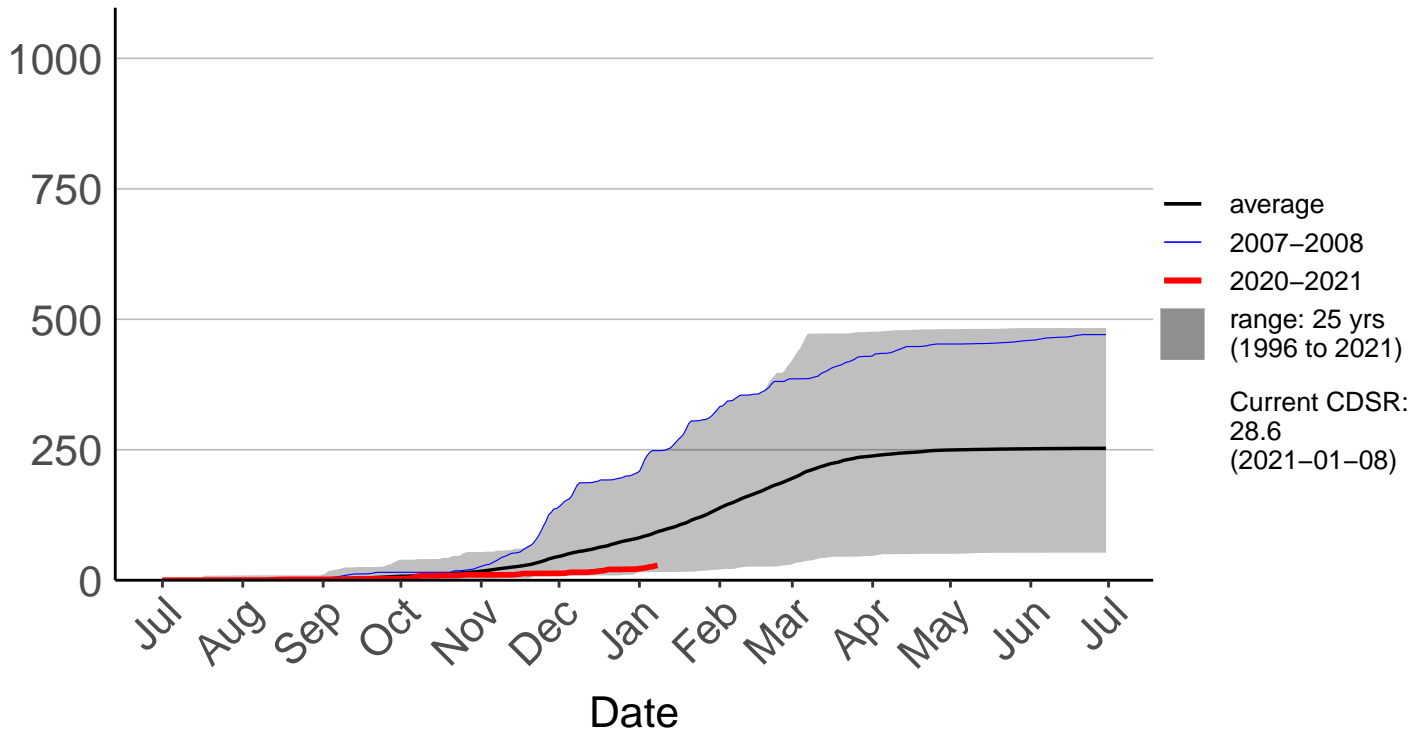

Big Pokororo 2 Raws

Cumulative Daily Severity Rating

Big Pokororo Raws

Cumulative Daily Severity Rating

Dovedale Raws

Cumulative Daily Severity Rating

Hira Raws

Cumulative Daily Severity Rating

Murchison Raws

Cumulative Daily Severity Rating

Nelson Aws

Cumulative Daily Severity Rating

Nelson Raws

Cumulative Daily Severity Rating

St Arnaud Raws

Cumulative Daily Severity Rating

Takaka Aerodrome Raws

Cumulative Daily Severity Rating

Western Boundary Raws

Cumulative Daily Severity Rating