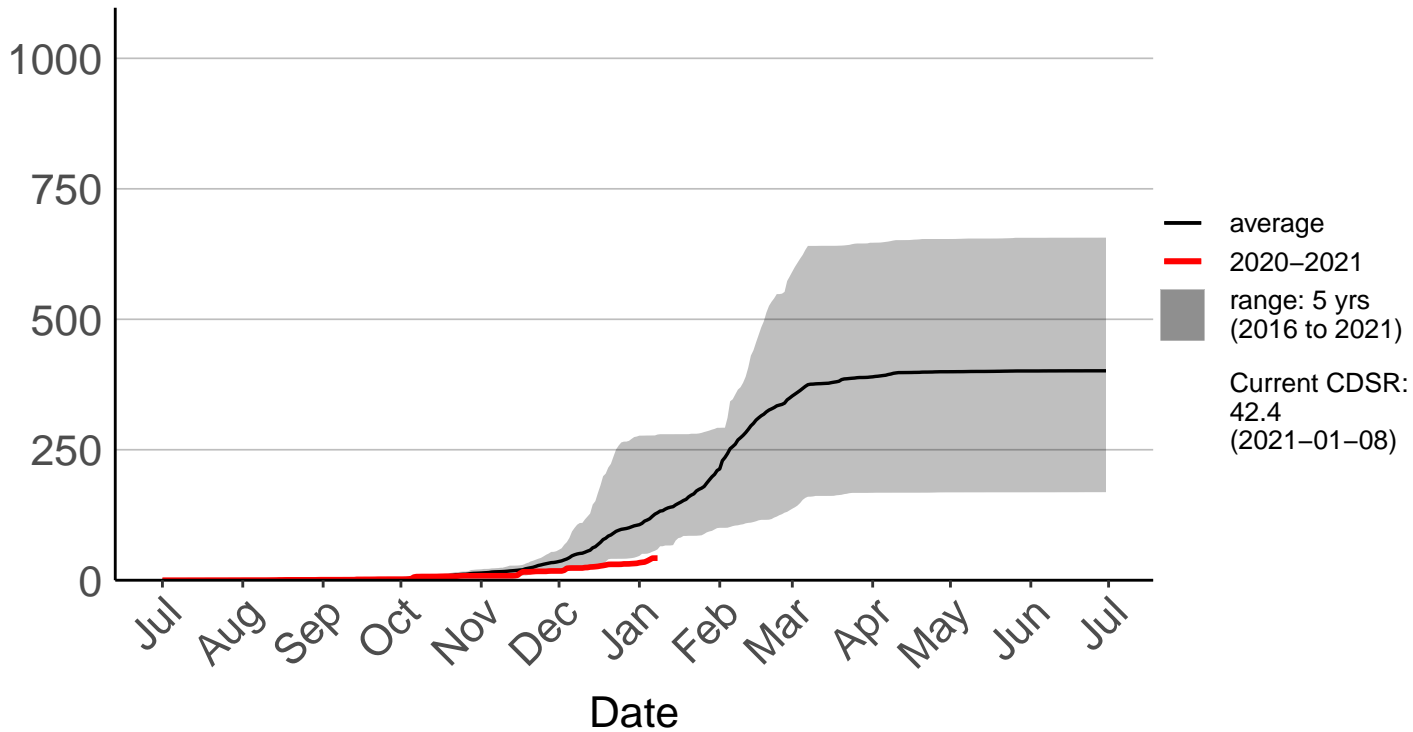

Big Pokororo 2 Raws

Cumulative Daily Severity Rating

Big Pokororo Raws

Cumulative Daily Severity Rating

Dovedale Raws

Cumulative Daily Severity Rating

Hira Raws

Cumulative Daily Severity Rating

Murchison Raws

Cumulative Daily Severity Rating

Nelson Aws

Cumulative Daily Severity Rating

Nelson Raws

Cumulative Daily Severity Rating

St Arnaud Raws

Cumulative Daily Severity Rating

Takaka Aerodrome Raws

Cumulative Daily Severity Rating

Western Boundary Raws

Cumulative Daily Severity Rating