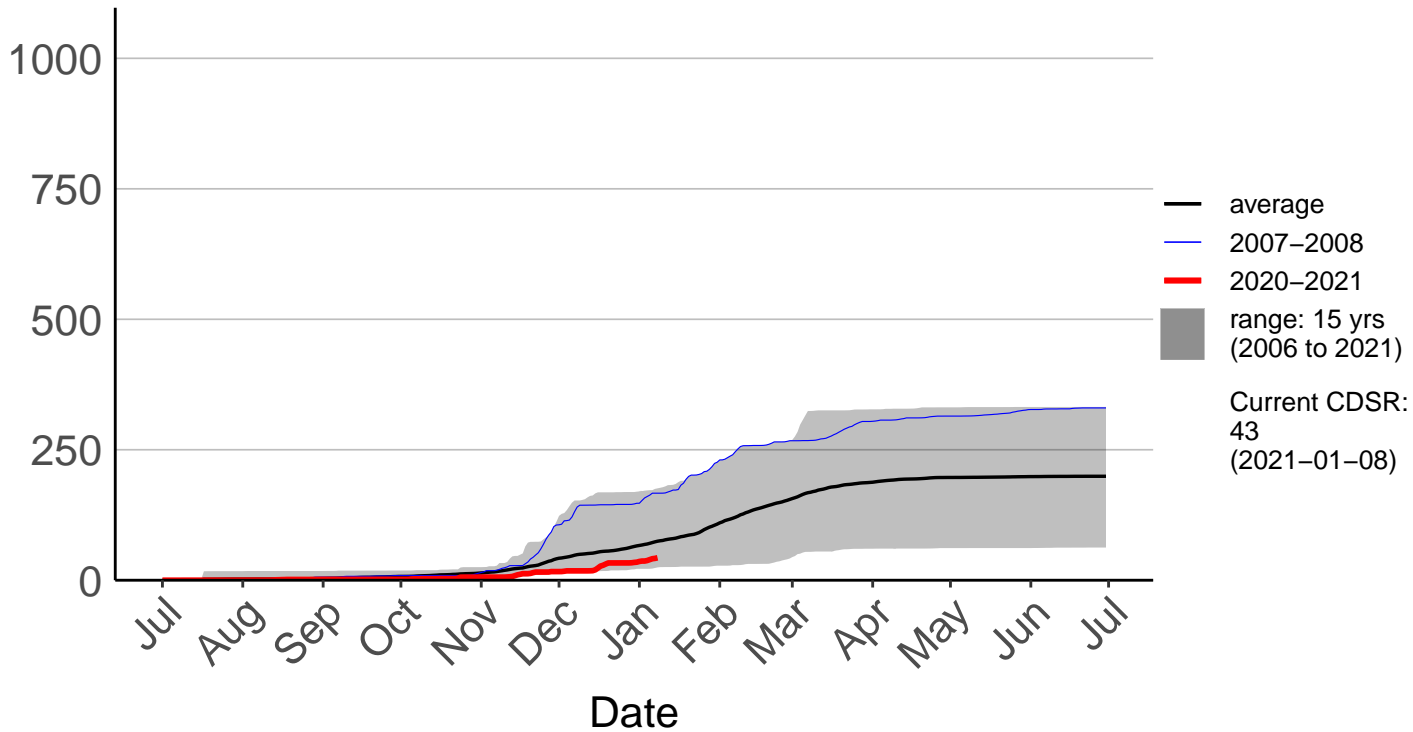

Murchison Raws

Cumulative Daily Severity Rating

Nelson Aws

Cumulative Daily Severity Rating

Nelson Raws

Cumulative Daily Severity Rating

St Arnaud Raws

Cumulative Daily Severity Rating

Takaka Aerodrome Raws

Cumulative Daily Severity Rating

Western Boundary Raws

Cumulative Daily Severity Rating