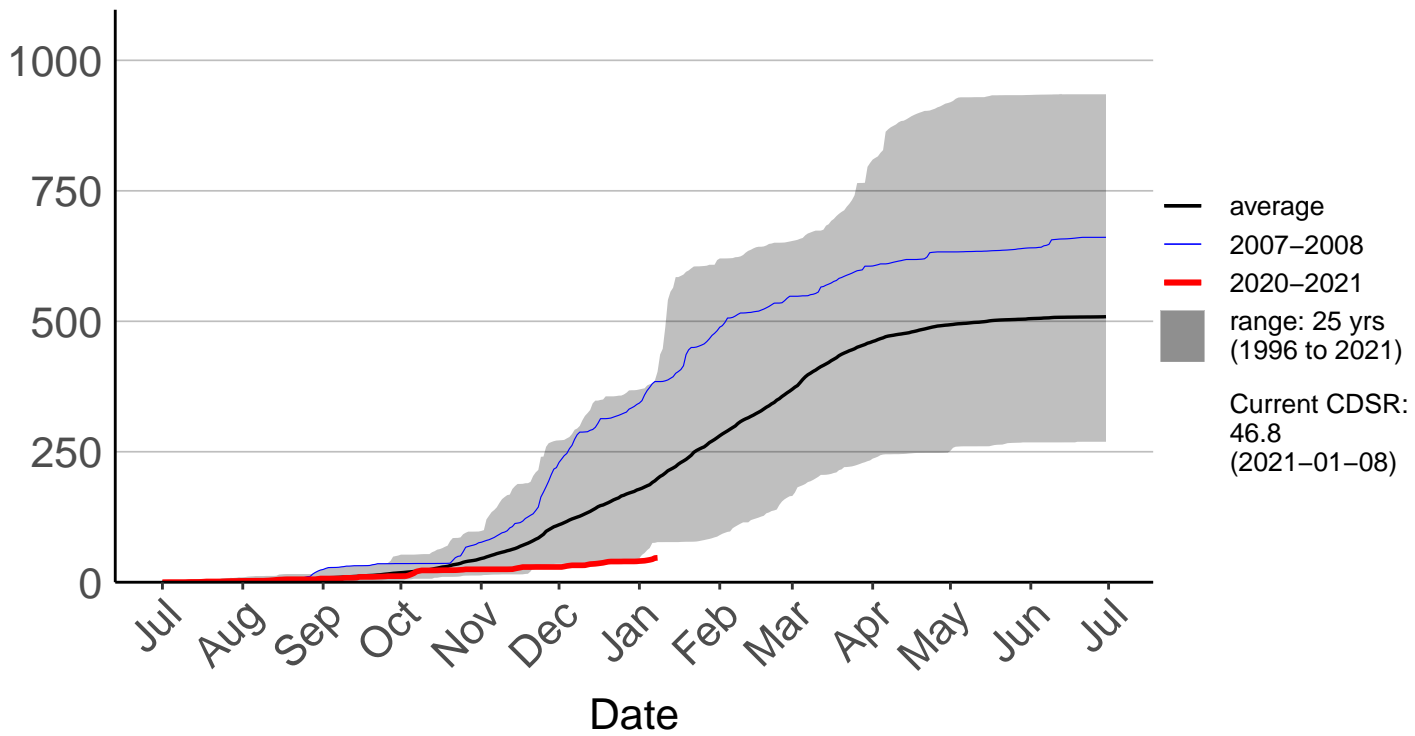

Big Pokororo 2 Raws

Cumulative Daily Severity Rating

Big Pokororo Raws

Cumulative Daily Severity Rating

Dovedale Raws

Cumulative Daily Severity Rating

Hira Raws

Cumulative Daily Severity Rating

Murchison Raws

Cumulative Daily Severity Rating

Nelson Aws

Cumulative Daily Severity Rating

Nelson Raws

Cumulative Daily Severity Rating

St Arnaud Raws

Cumulative Daily Severity Rating

Takaka Aerodrome Raws

Cumulative Daily Severity Rating

Western Boundary Raws

Cumulative Daily Severity Rating