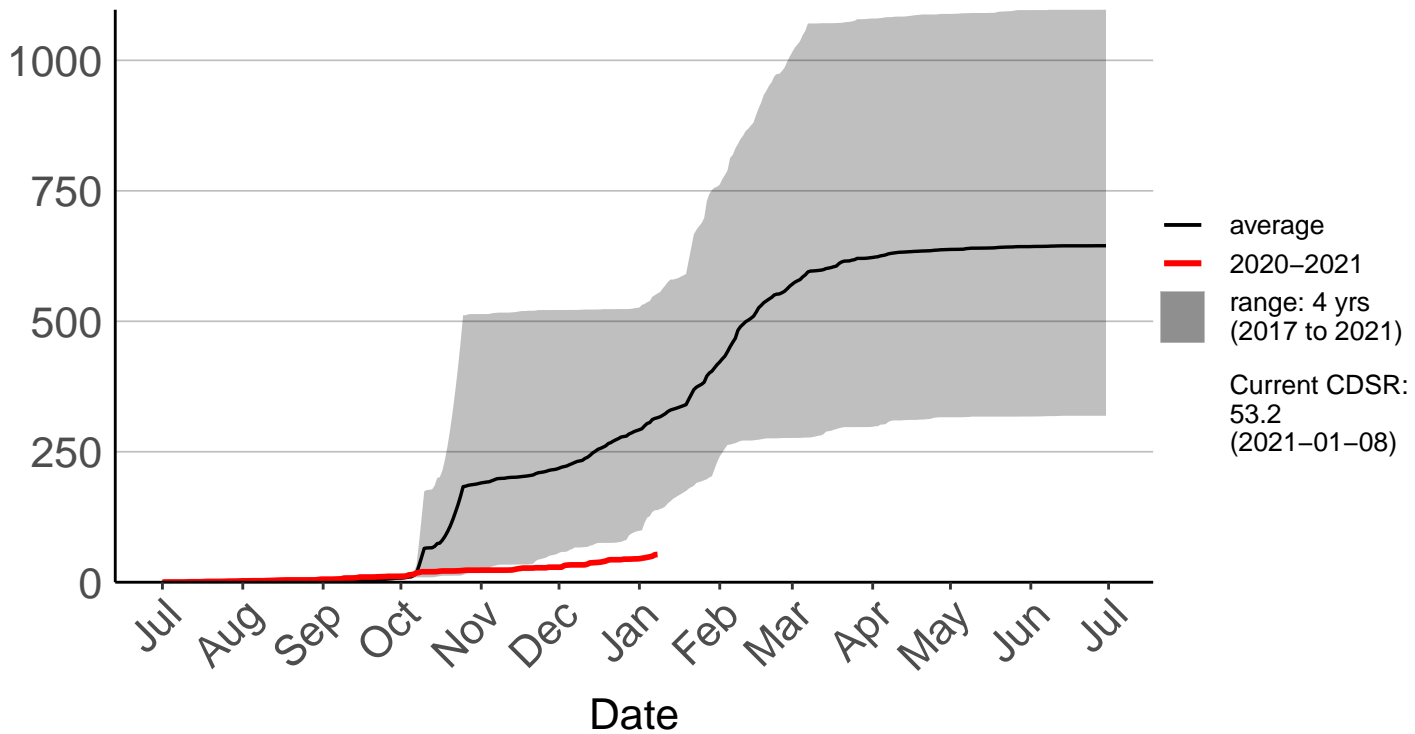

Murchison Raws

Cumulative Daily Severity Rating

Nelson Aws

Cumulative Daily Severity Rating

Nelson Raws

Cumulative Daily Severity Rating

St Arnaud Raws

Cumulative Daily Severity Rating

Takaka Aerodrome Raws

Cumulative Daily Severity Rating

Western Boundary Raws

Cumulative Daily Severity Rating