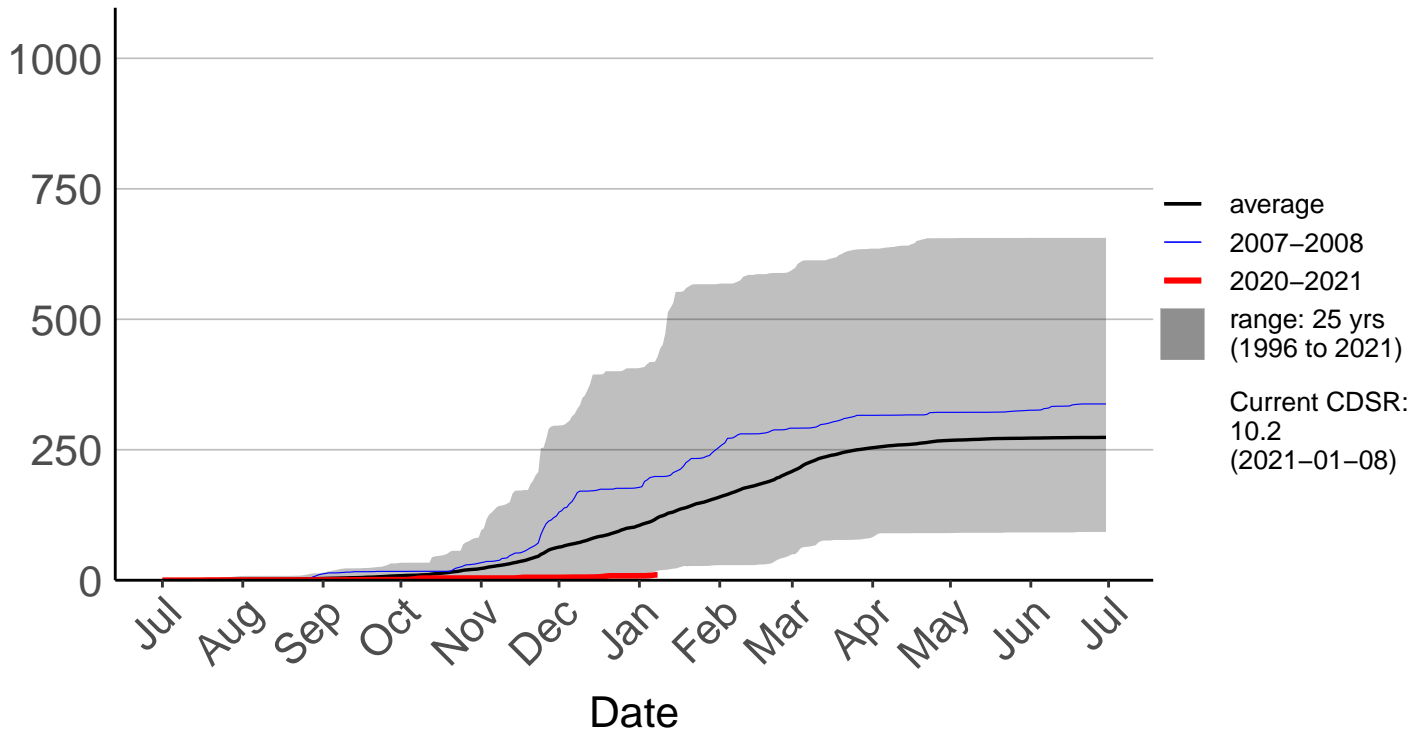

Big Pokororo 2 Raws

Cumulative Daily Severity Rating

Big Pokororo Raws

Cumulative Daily Severity Rating

Dovedale Raws

Cumulative Daily Severity Rating

Hira Raws

Cumulative Daily Severity Rating

Murchison Raws

Cumulative Daily Severity Rating

Nelson Aws

Cumulative Daily Severity Rating

Nelson Raws

Cumulative Daily Severity Rating

St Arnaud Raws

Cumulative Daily Severity Rating

Takaka Aerodrome Raws

Cumulative Daily Severity Rating

Western Boundary Raws

Cumulative Daily Severity Rating