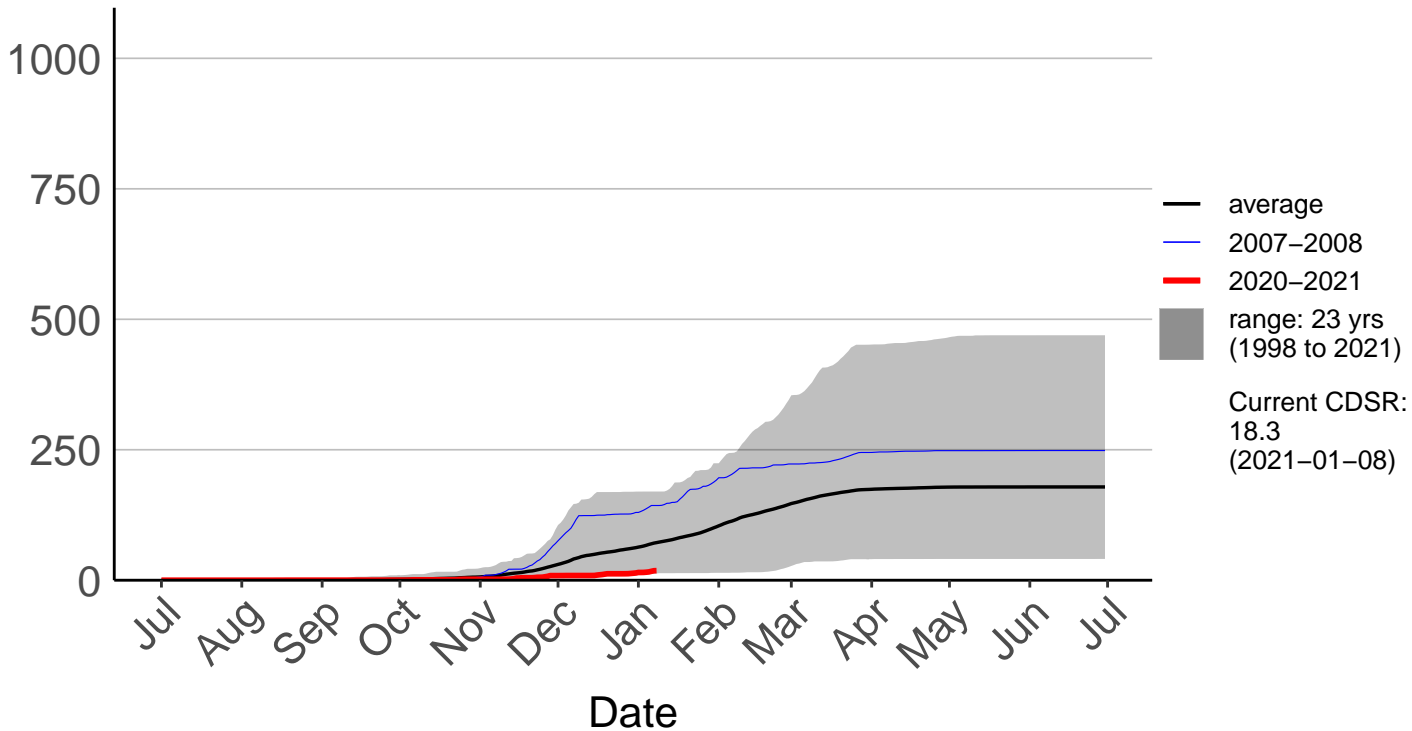

Big Pokororo 2 Raws

Cumulative Daily Severity Rating

Big Pokororo Raws

Cumulative Daily Severity Rating

Dovedale Raws

Cumulative Daily Severity Rating

Hira Raws

Cumulative Daily Severity Rating

Murchison Raws

Cumulative Daily Severity Rating

Nelson Aws

Cumulative Daily Severity Rating

Nelson Raws

Cumulative Daily Severity Rating

St Arnaud Raws

Cumulative Daily Severity Rating

Takaka Aerodrome Raws

Cumulative Daily Severity Rating

Western Boundary Raws

Cumulative Daily Severity Rating