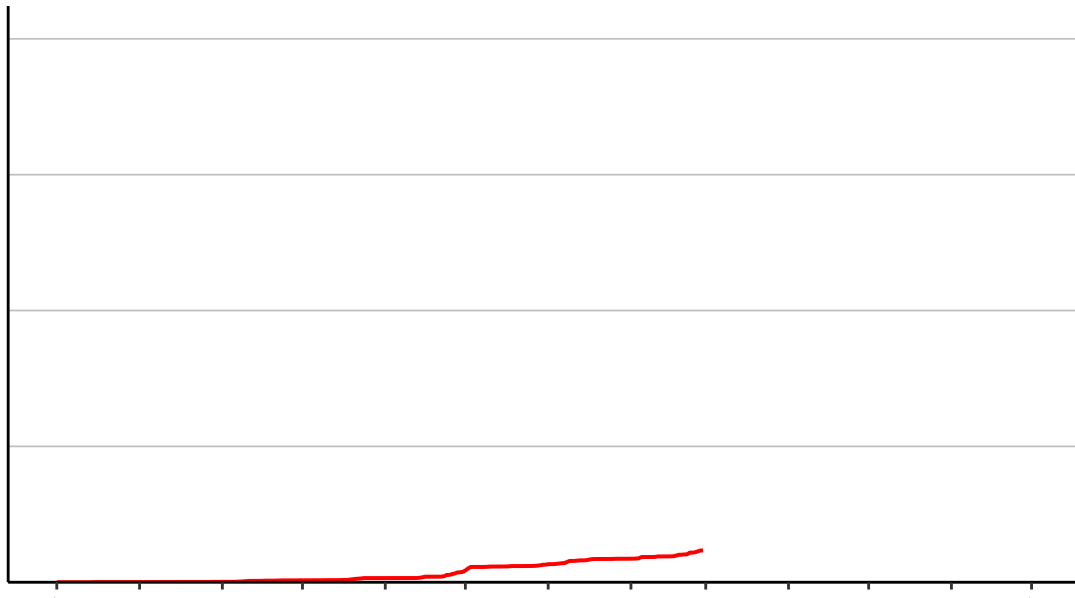

Karamea Raws

Cumulative Fire Severity Rating

200
150
100
50
0

Jul Aug Sep Oct Nov Dec Jan Feb Mar Apr May Jun Jul

Date

- average
- 2004–2005
- 2018–2019
- range

Current CDSR:
11.7
(2019-02-28)