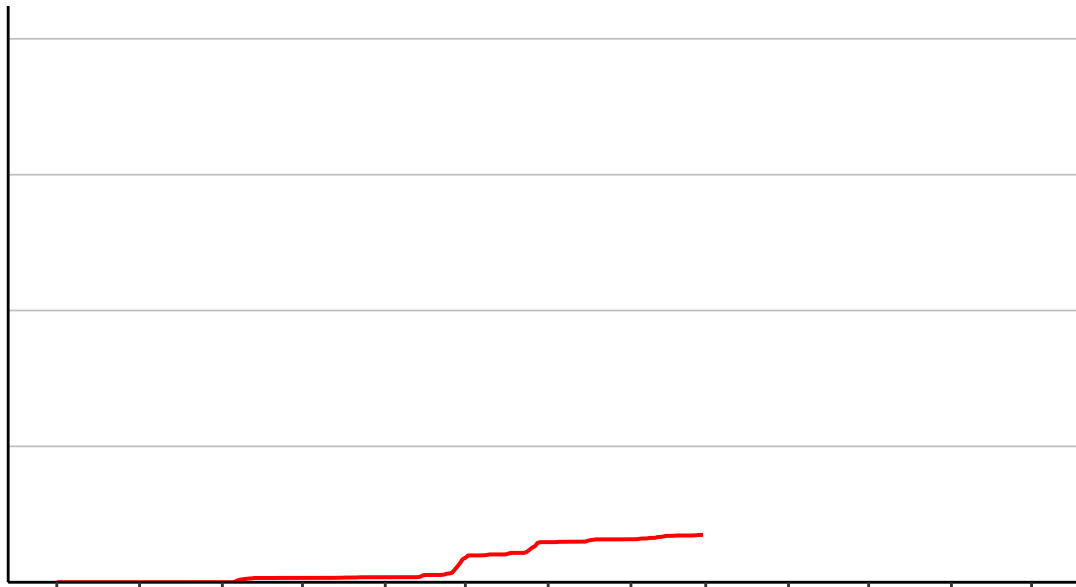

Lake Brunner Raws

Cumulative Fire Severity Rating

200
150
100
50
0

Jul Aug Sep Oct Nov Dec Jan Feb Mar Apr May Jun Jul

Date

- average
- 2004–2005
- 2018–2019
- range

Current CDSR:
17.4
(2019-02-28)