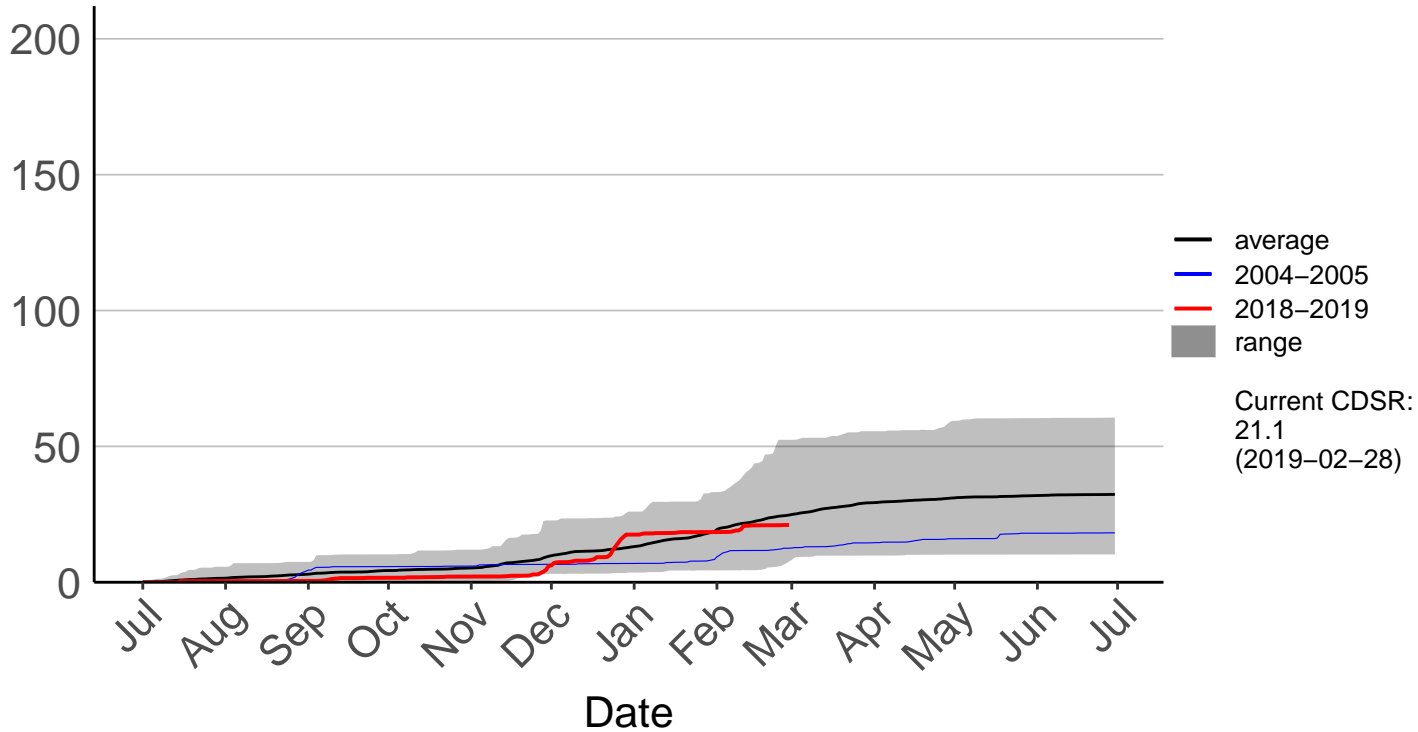

200
150
100
50
0

Jul Aug Sep Oct Nov Dec Jan Feb Mar Apr May Jun Jul

Date

- average
- 2004–2005
- 2018–2019
- range

Current CDSR:
7
(2019-02-28)

Hokitika Raws

Cumulative Fire Severity Rating

200
150
100
50
0

Jul Aug Sep Oct Nov Dec Jan Feb Mar Apr May Jun Jul

Date

- average
- 2004–2005
- 2018–2019
- range

Current CDSR:
19
(2019-02-28)

Hokitika SYNOP

Cumulative Fire Severity Rating

Karamea Raws

Cumulative Fire Severity Rating