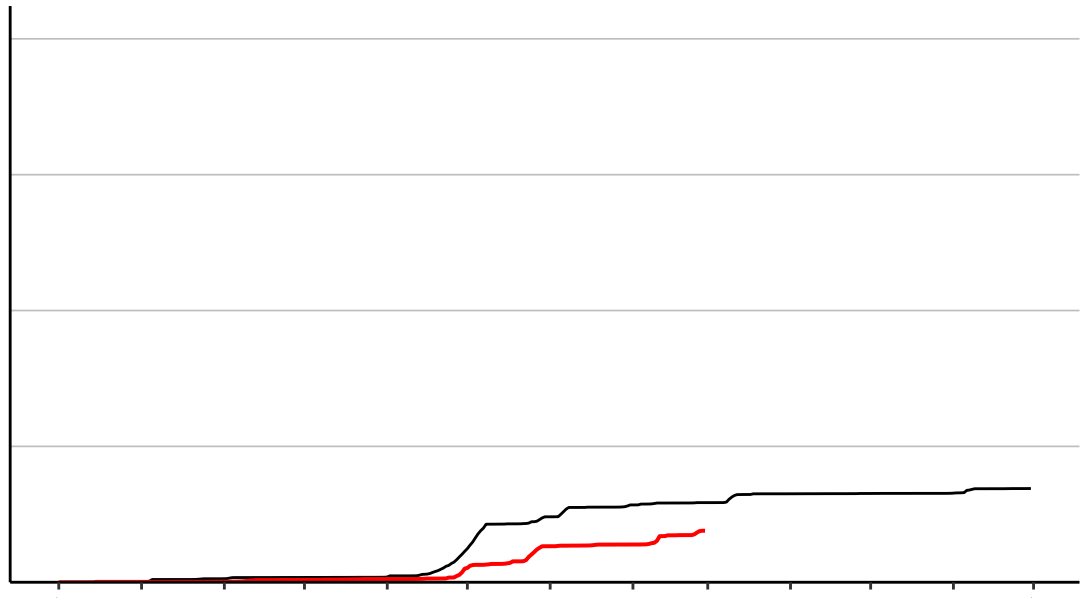

Hokitika Raws

Cumulative Fire Severity Rating

200
150
100
50
0

Jul Aug Sep Oct Nov Dec Jan Feb Mar Apr May Jun Jul

Date

- average
- 2004–2005
- 2018–2019
- range

Current CDSR:
19
(2019-02-28)