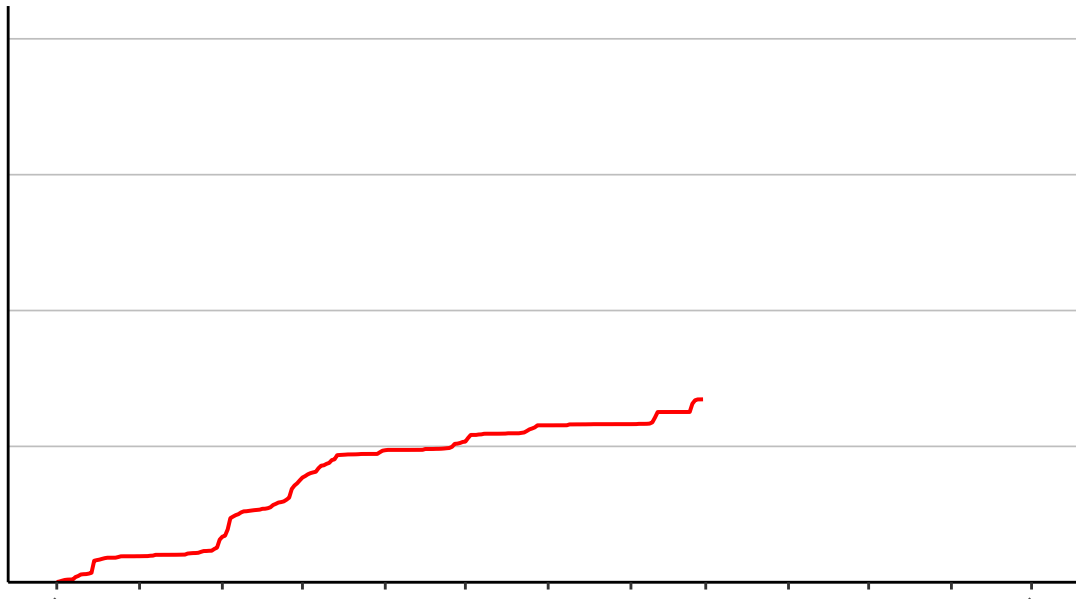

Charleston Raws

Cumulative Fire Severity Rating

200
150
100
50
0

Jul Aug Sep Oct Nov Dec Jan Feb Mar Apr May Jun Jul

Date

- average
- 2004–2005
- 2018–2019
- range

Current CDSR:
35.7
(2019-02-28)

Haast Junction Raws

Cumulative Fire Severity Rating

200
150
100
50
0

Jul Aug Sep Oct Nov Dec Jan Feb Mar Apr May Jun Jul

Date

- average
- 2004–2005
- 2018–2019
- range

Current CDSR:
67.3
(2019-02-28)

Haast SYNOP

Cumulative Fire Severity Rating

200
150
100
50
0

Jul Aug Sep Oct Nov Dec Jan Feb Mar Apr May Jun Jul

Date

- average
- 2004–2005
- 2018–2019
- range

Current CDSR:
7
(2019-02-28)

Hokitika Raws

Cumulative Fire Severity Rating

200
150
100
50
0