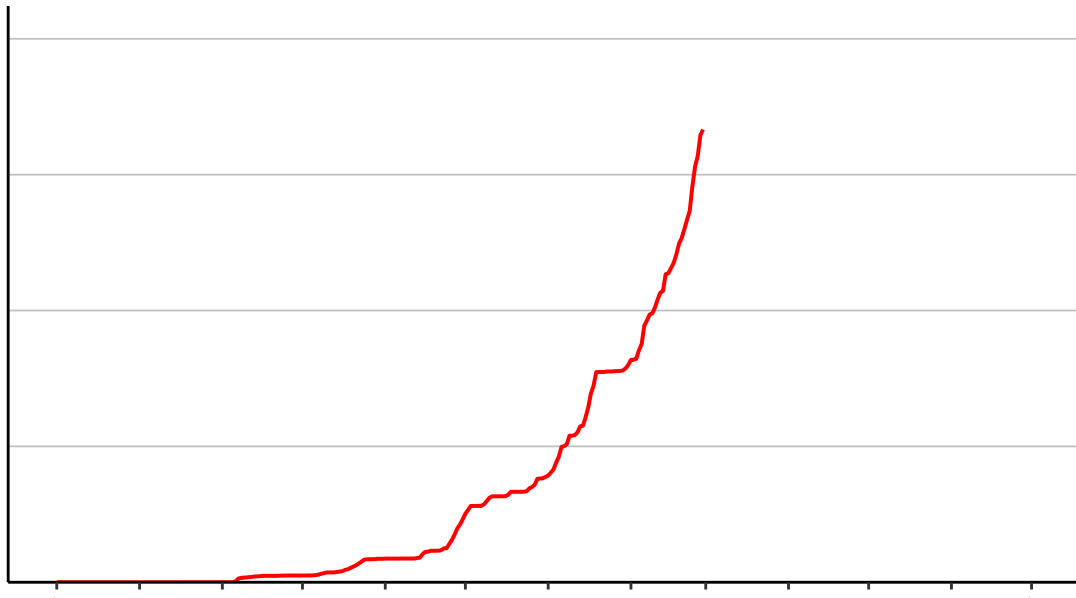

Jul Aug Sep Oct Nov Dec Jan Feb Mar Apr May Jun Jul

Date

- average
- 2004–2005
- 2018–2019
- range

Current CDSR:
17.4
(2019-02-28)

Maruia Raws

Cumulative Fire Severity Rating

200
150
100
50
0

Jul Aug Sep Oct Nov Dec Jan Feb Mar Apr May Jun Jul

Date

- average
- 2004–2005
- 2018–2019
- range

Current CDSR:
166.6
(2019-02-28)

Nelson Creek Raws

Reefton Ews

Cumulative Fire Severity Rating

Westport Aero Aws

Cumulative Fire Severity Rating