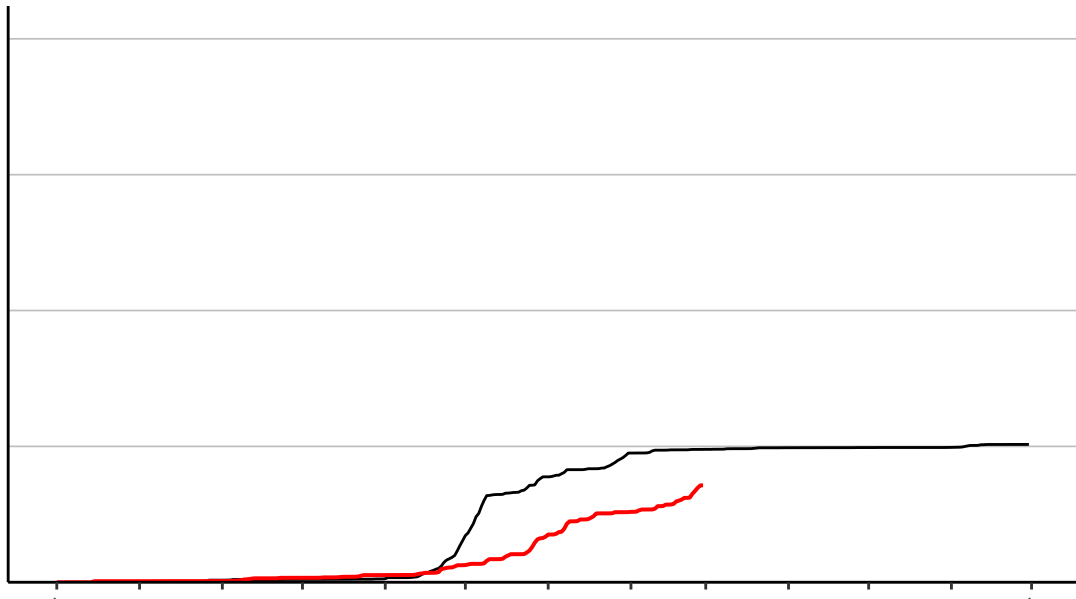

Charleston Raws

Cumulative Fire Severity Rating

200
150
100
50
0

Jul Aug Sep Oct Nov Dec Jan Feb Mar Apr May Jun Jul

Date

- average
- 2004–2005
- 2018–2019
- range

Current CDSR:
35.7
(2019-02-28)

Haast Junction Raws

Cumulative Fire Severity Rating

200
150
100
50
0

Jul Aug Sep Oct Nov Dec Jan Feb Mar Apr May Jun Jul

Date

- average
- 2004–2005
- 2018–2019
- range

Current CDSR:
67.3
(2019-02-28)

Haast SYNOP

Cumulative Fire Severity Rating