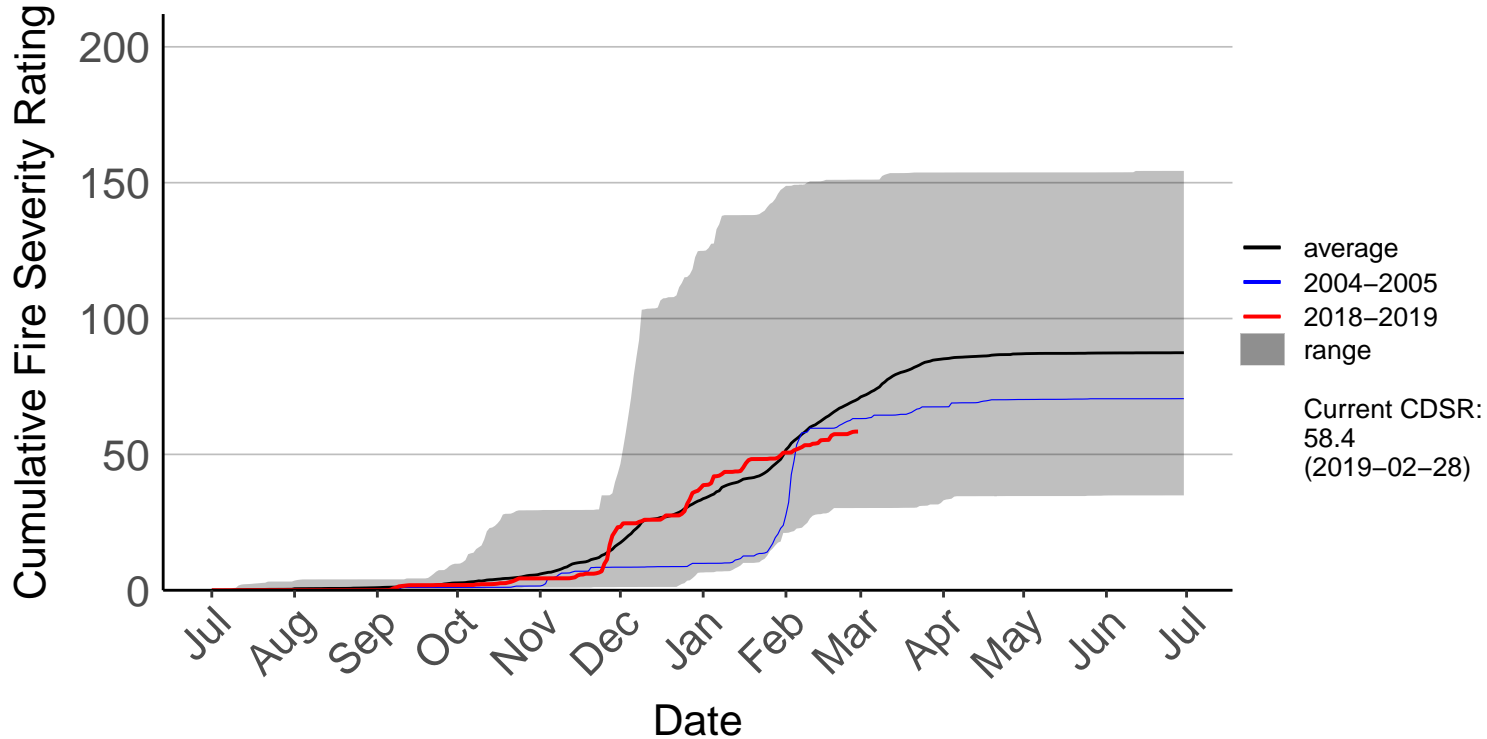

200
150
100
50
0

Jul Aug Sep Oct Nov Dec Jan Feb Mar Apr May Jun Jul

Date

- average
- 2004–2005
- 2018–2019
- range

Current CDSR:
11.7
(2019-02-28)

Lake Brunner Raws

Cumulative Fire Severity Rating

200
150
100
50
0

Jul Aug Sep Oct Nov Dec Jan Feb Mar Apr May Jun Jul

Date

- average
- 2004–2005
- 2018–2019
- range

Current CDSR:
17.4
(2019-02-28)

Maruia Raws

Cumulative Fire Severity Rating

200
150
100
50
0

Jul Aug Sep Oct Nov Dec Jan Feb Mar Apr May Jun Jul

Date

- average
- 2004–2005
- 2018–2019
- range

Current CDSR:
166.6
(2019-02-28)

Nelson Creek Raws

Reefton Ews

Cumulative Fire Severity Rating

Westport Aero Aws

Cumulative Fire Severity Rating