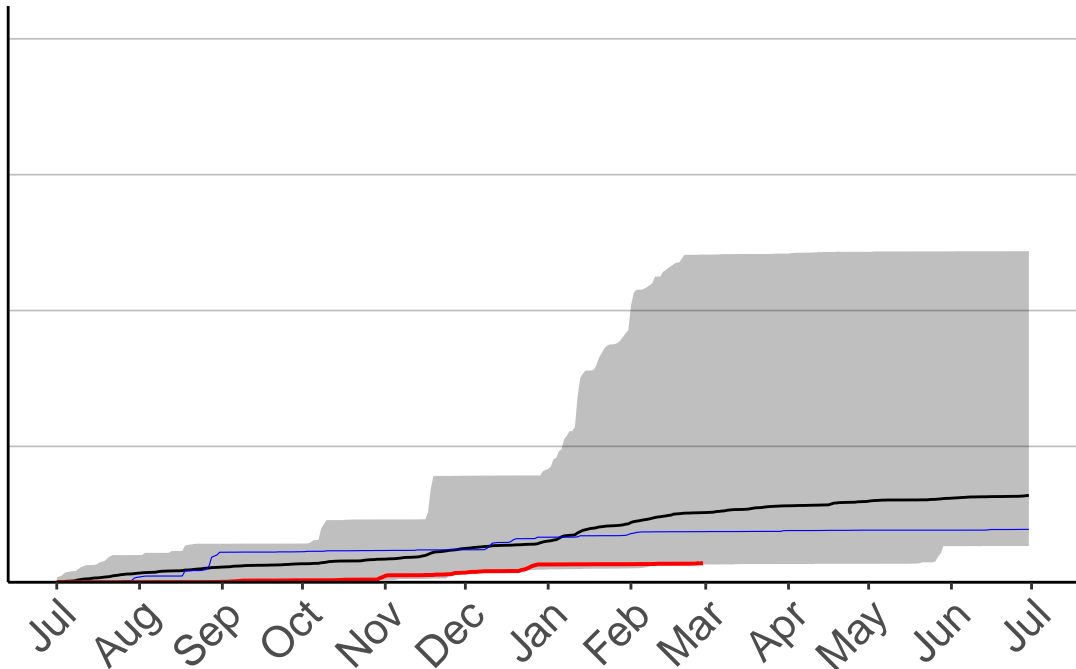

Charleston Raws

Cumulative Fire Severity Rating

200
150
100
50
0

Jul Aug Sep Oct Nov Dec Jan Feb Mar Apr May Jun Jul

Date

- average
- 2004–2005
- 2018–2019
- range

Current CDSR:
35.7
(2019-02-28)

Haast Junction Raws

Cumulative Fire Severity Rating

200
150
100
50
0

Jul Aug Sep Oct Nov Dec Jan Feb Mar Apr May Jun Jul

Date

- average
- 2004–2005
- 2018–2019
- range

Current CDSR:
67.3
(2019-02-28)

Haast SYNOP

Cumulative Fire Severity Rating

200
150
100
50
0

Jul Aug Sep Oct Nov Dec Jan Feb Mar Apr May Jun Jul

Date

- average
- 2004–2005
- 2018–2019
- range

Current CDSR:
7
(2019-02-28)

Hokitika Raws

Cumulative Fire Severity Rating

200
150
100
50
0