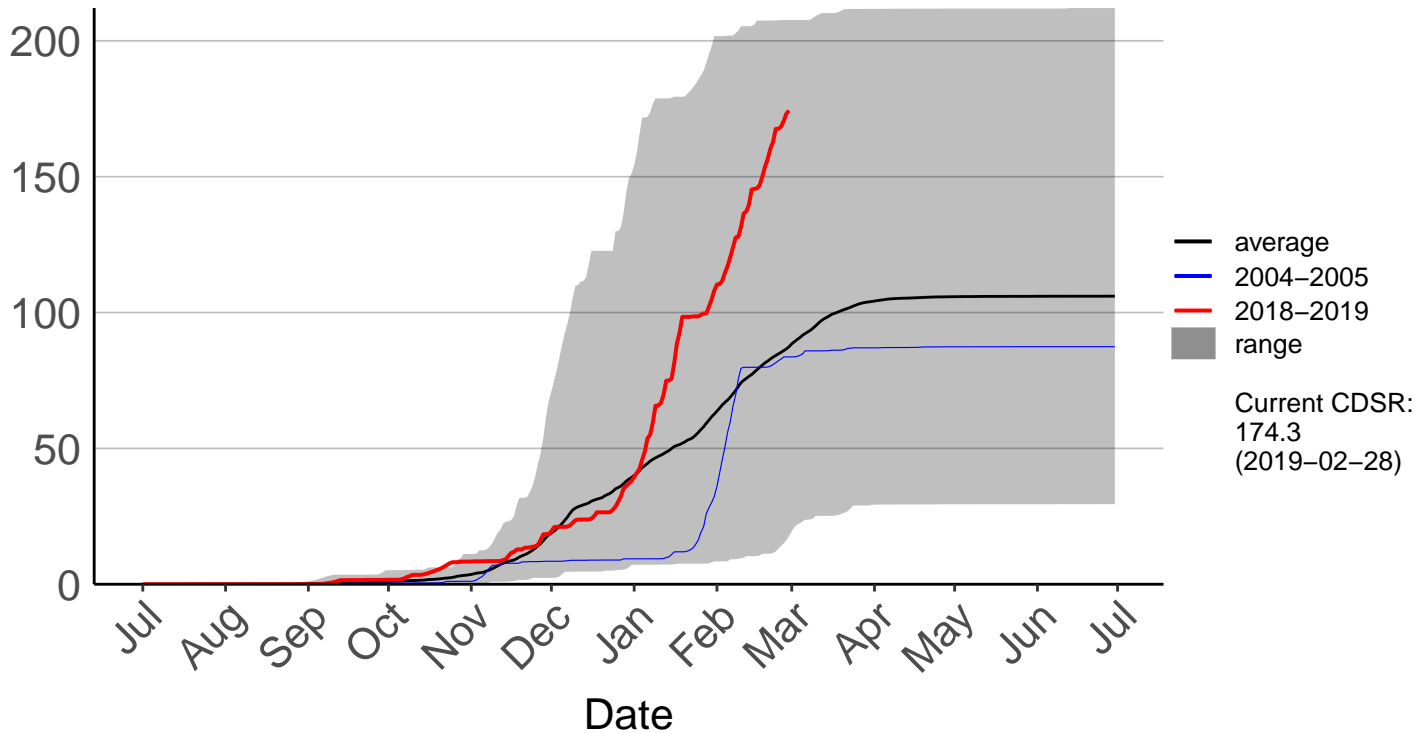

Jul Aug Sep Oct Nov Dec Jan Feb Mar Apr May Jun Jul

Date

- average
- 2004–2005
- 2018–2019
- range

Current CDSR:
17.4
(2019-02-28)

Maruia Raws

Cumulative Fire Severity Rating

200
150
100
50
0

Jul Aug Sep Oct Nov Dec Jan Feb Mar Apr May Jun Jul

Date

- average
- 2004–2005
- 2018–2019
- range

Current CDSR:
166.6
(2019-02-28)

Nelson Creek Raws

Reefton Ews

Cumulative Fire Severity Rating

Westport Aero Aws

Cumulative Fire Severity Rating