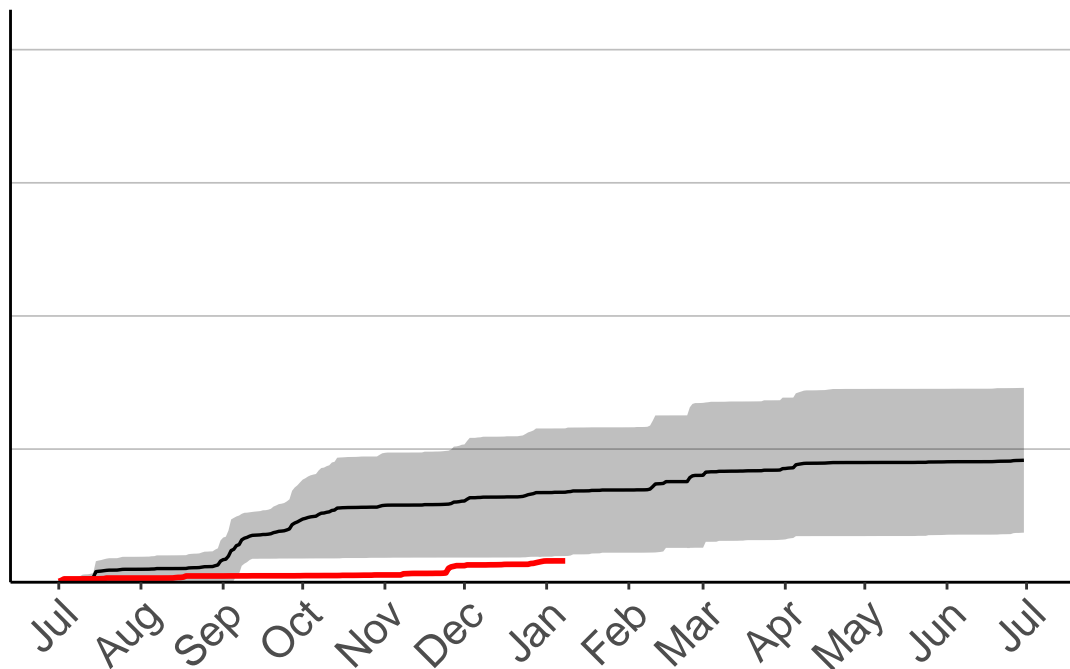

Charleston Raws

Cumulative Daily Severity Rating

200
150
100
50
0

Jul Aug Sep Oct Nov Dec Jan Feb Mar Apr May Jun Jul

Date

— average
— 2020–2021
■ range: 4 yrs (2017 to 2021)
Current CDSR: 9.4 (2021-01-08)

Haast Junction Raws

Cumulative Daily Severity Rating

200
150
100
50
0

Jul Aug Sep Oct Nov Dec Jan Feb Mar Apr May Jun Jul

Date

- average
 - 2020–2021
 - range: 4 yrs (2017 to 2021)
- Current CDSR:
8
(2021-01-08)

Haast SYNOP

Cumulative Daily Severity Rating

200
150
100
50
0

Jul Aug Sep Oct Nov Dec Jan Feb Mar Apr May Jun Jul

Date

- average
 - 2007–2008
 - 2020–2021
 - range: 25 yrs (1996 to 2021)
- Current CDSR:
95.4
(2021-01-08)