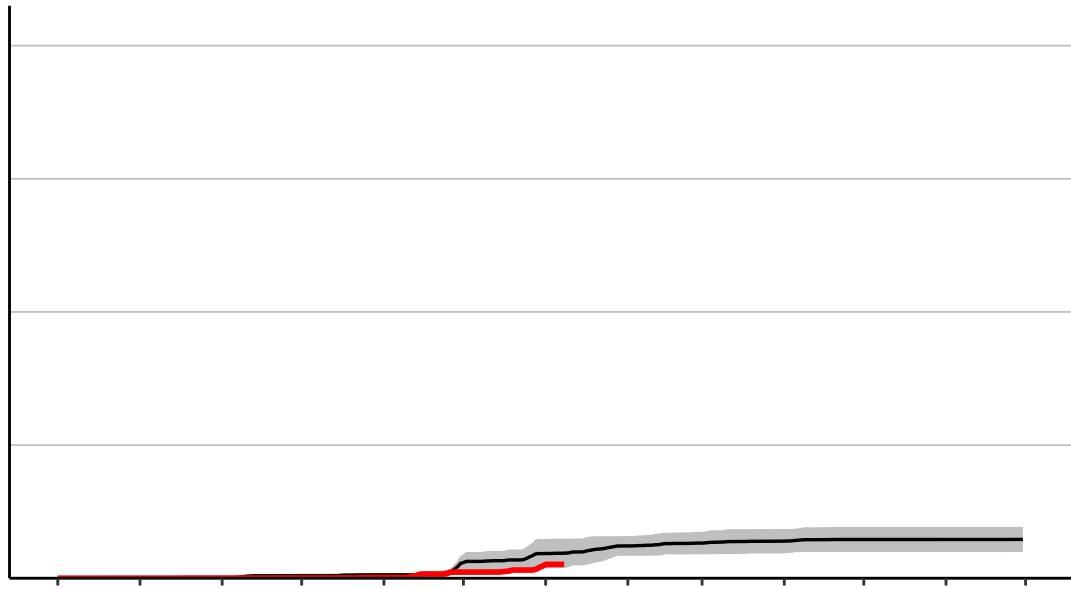

Cumulative Daily Severity Rating

200
150
100
50
0

Jul Aug Sep Oct Nov Dec Jan Feb Mar Apr May Jun Jul

Date

- average
 - 2007–2008
 - 2020–2021
 - range: 25 yrs (1996 to 2021)
- Current CDSR:
29.5
(2021-01-08)

Karamea Raws

Lake Brunner Raws

Cumulative Daily Severity Rating

200
150
100
50
0

Jul Aug Sep Oct Nov Dec Jan Feb Mar Apr May Jun Jul

Date

— average
— 2020–2021
■ range: 4 yrs (2017 to 2021)
Current CDSR: 5.2 (2021-01-08)

Maruia Raws

Cumulative Daily Severity Rating

Nelson Creek Raws

Cumulative Daily Severity Rating

Reefton Ews

Cumulative Daily Severity Rating

Westport Aero Aws

Cumulative Daily Severity Rating

200
150
100
50
0

Jul Aug Sep Oct Nov Dec Jan Feb Mar Apr May Jun Jul

Date

- average
 - 2007–2008
 - 2020–2021
 - range: 25 yrs (1996 to 2021)
- Current CDSR:
30.5
(2021-01-08)