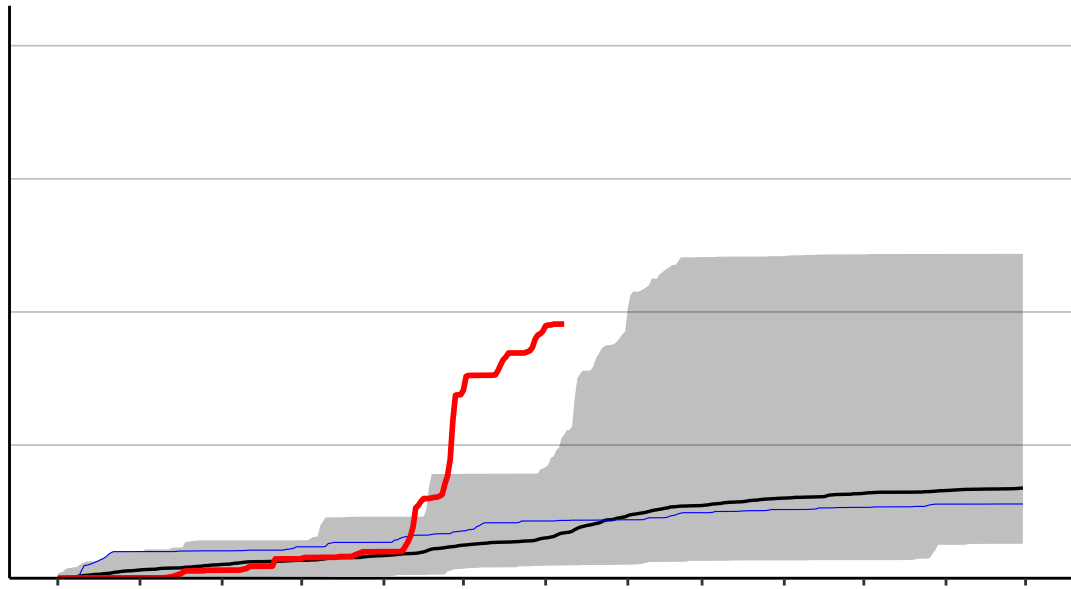

Haast Junction Raws

Cumulative Daily Severity Rating

200
150
100
50
0

Jul Aug Sep Oct Nov Dec Jan Feb Mar Apr May Jun Jul

Date

- average
 - 2020–2021
 - range: 4 yrs (2017 to 2021)
- Current CDSR:
8
(2021-01-08)

Haast SYNOP

Cumulative Daily Severity Rating

200
150
100
50
0

Jul Aug Sep Oct Nov Dec Jan Feb Mar Apr May Jun Jul

Date

- average
 - 2007–2008
 - 2020–2021
 - range: 25 yrs (1996 to 2021)
- Current CDSR:
95.4
(2021-01-08)

Hokitika Raws

Cumulative Daily Severity Rating

200
150
100
50
0

Jul Aug Sep Oct Nov Dec Jan Feb Mar Apr May Jun Jul

Date

— average
— 2020–2021
■ range: 4 yrs (2017 to 2021)
Current CDSR: 9.3 (2021-01-08)

Hokitika SYNOP

Cumulative Daily Severity Rating

200
150
100
50
0

Jul Aug Sep Oct Nov Dec Jan Feb Mar Apr May Jun Jul

Date

- average
 - 2007–2008
 - 2020–2021
 - range: 25 yrs (1996 to 2021)
- Current CDSR:
29.5
(2021-01-08)