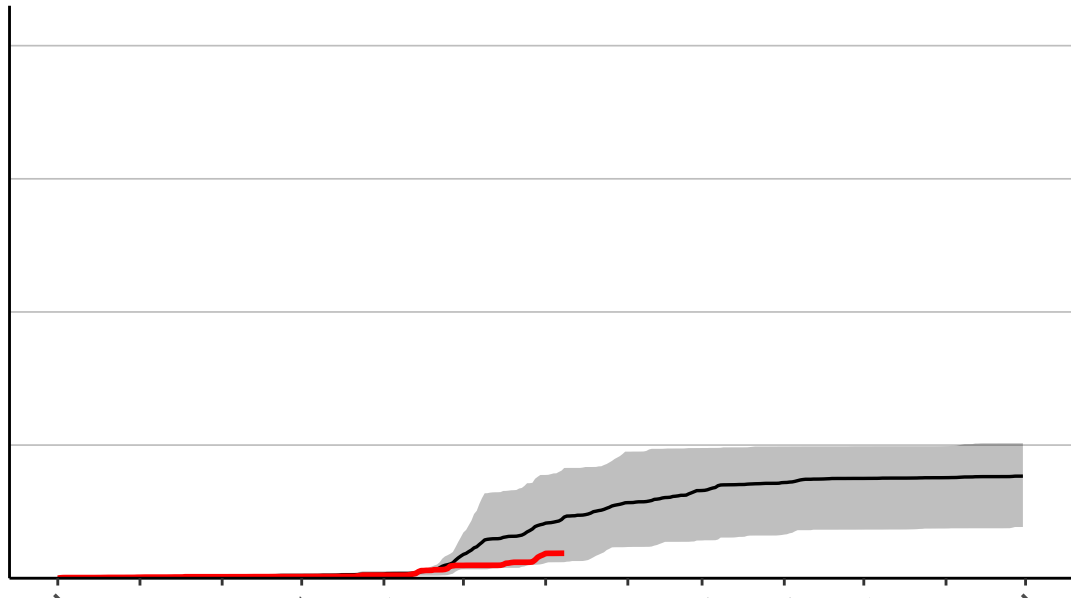

Charleston Raws

Cumulative Daily Severity Rating

200
150
100
50
0

Jul Aug Sep Oct Nov Dec Jan Feb Mar Apr May Jun Jul

Date

— average
— 2020–2021
■ range: 4 yrs (2017 to 2021)
Current CDSR: 9.4 (2021-01-08)

Haast Junction Raws

Cumulative Daily Severity Rating

200
150
100
50
0

Jul Aug Sep Oct Nov Dec Jan Feb Mar Apr May Jun Jul

Date

- average
 - 2020–2021
 - range: 4 yrs (2017 to 2021)
- Current CDSR:
8
(2021-01-08)

Haast SYNOP

Cumulative Daily Severity Rating

200
150
100
50
0

Jul Aug Sep Oct Nov Dec Jan Feb Mar Apr May Jun Jul

Date

- average
 - 2007–2008
 - 2020–2021
 - range: 25 yrs (1996 to 2021)
- Current CDSR:
95.4
(2021-01-08)