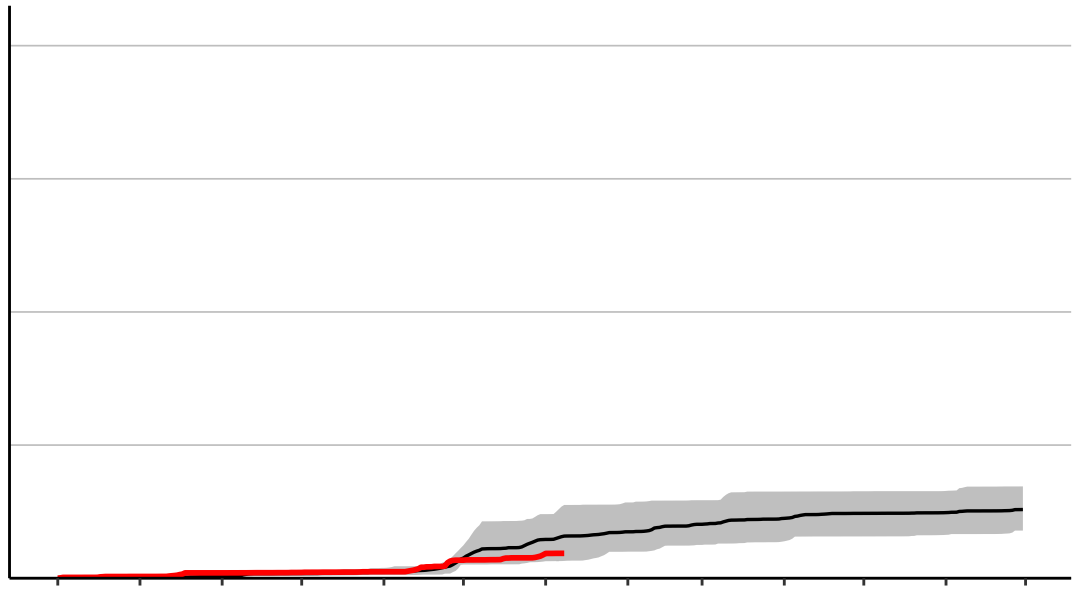

Haast SYNOP

Cumulative Daily Severity Rating

200
150
100
50
0

Jul Aug Sep Oct Nov Dec Jan Feb Mar Apr May Jun Jul

Date

- average
 - 2007–2008
 - 2020–2021
 - range: 25 yrs (1996 to 2021)
- Current CDSR:
95.4
(2021-01-08)

Hokitika Raws

Cumulative Daily Severity Rating

200
150
100
50
0

Jul Aug Sep Oct Nov Dec Jan Feb Mar Apr May Jun Jul

Date

— average
— 2020–2021
■ range: 4 yrs (2017 to 2021)
Current CDSR: 9.3 (2021-01-08)

Hokitika SYNOP

Cumulative Daily Severity Rating

200
150
100
50
0

Jul Aug Sep Oct Nov Dec Jan Feb Mar Apr May Jun Jul

Date

- average
 - 2007–2008
 - 2020–2021
 - range: 25 yrs (1996 to 2021)
- Current CDSR:
29.5
(2021-01-08)