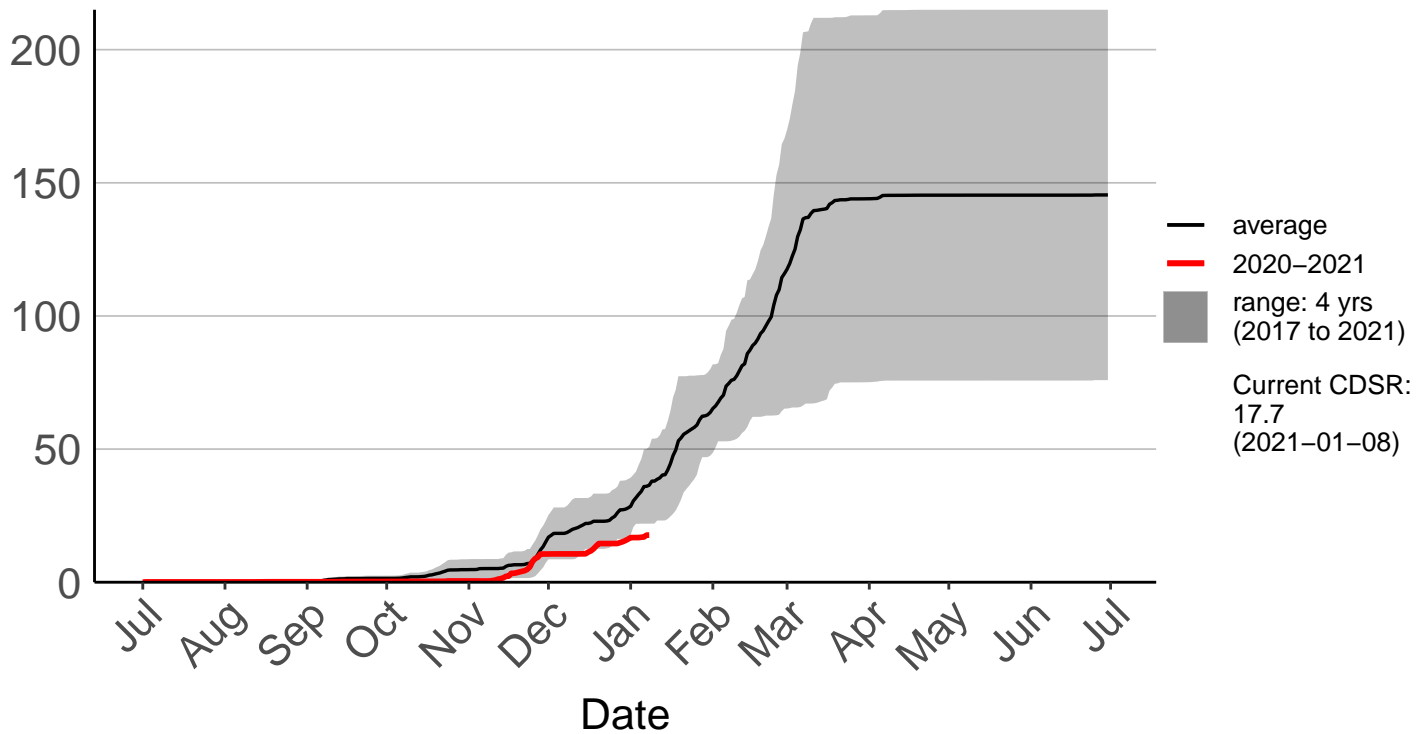

Cumulative Daily Severity Rating

200
150
100
50
0

Jul Aug Sep Oct Nov Dec Jan Feb Mar Apr May Jun Jul

Date

- average
 - 2007–2008
 - 2020–2021
 - range: 25 yrs (1996 to 2021)
- Current CDSR:
29.5
(2021-01-08)

Karamea Raws

Lake Brunner Raws

Cumulative Daily Severity Rating

200
150
100
50
0

Jul Aug Sep Oct Nov Dec Jan Feb Mar Apr May Jun Jul

Date

— average
— 2020–2021
■ range: 4 yrs (2017 to 2021)
Current CDSR: 5.2 (2021-01-08)

Maruia Raws

Cumulative Daily Severity Rating

Nelson Creek Raws

Cumulative Daily Severity Rating

Reefton Ews

Cumulative Daily Severity Rating

Westport Aero Aws

Cumulative Daily Severity Rating

200
150
100
50
0

Jul Aug Sep Oct Nov Dec Jan Feb Mar Apr May Jun Jul

Date

- average
 - 2007–2008
 - 2020–2021
 - range: 25 yrs (1996 to 2021)
- Current CDSR:
30.5
(2021-01-08)