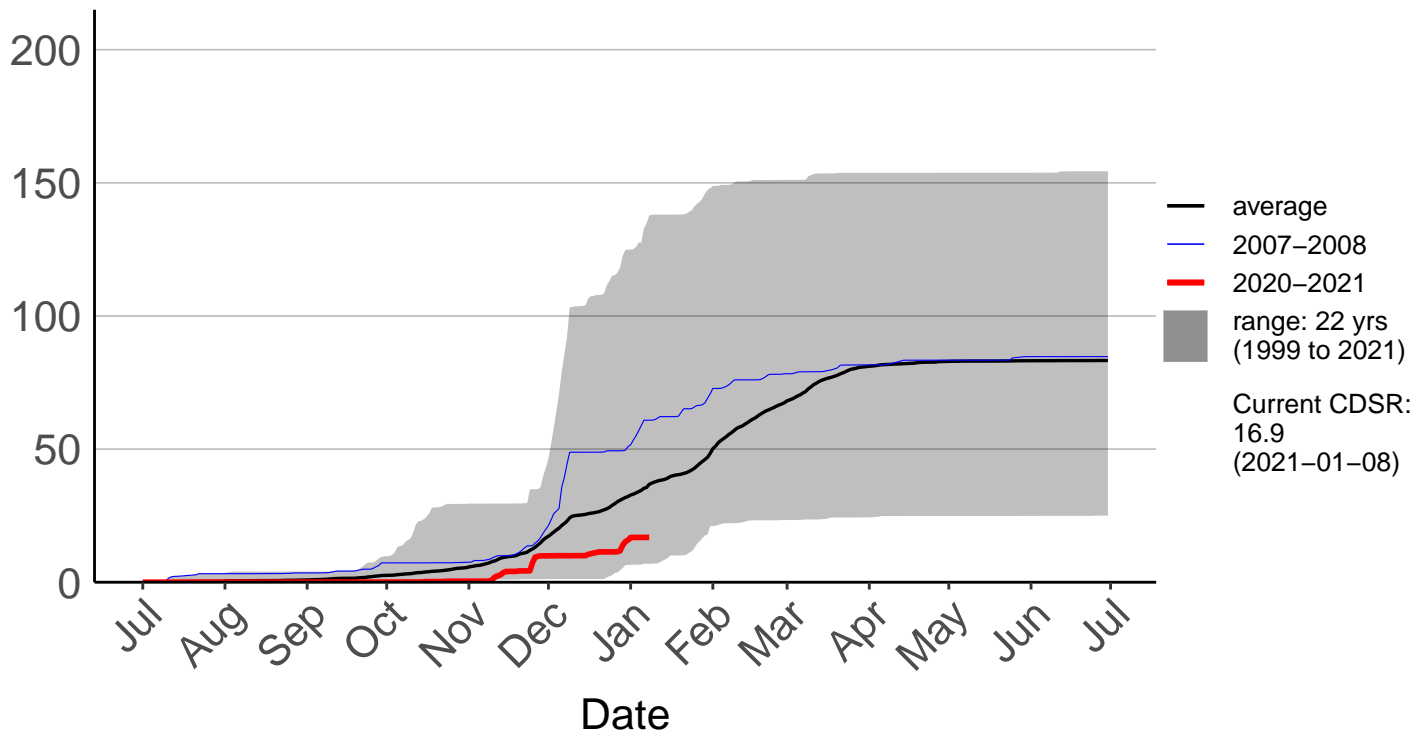

Cumulative Daily Severity Rating

200
150
100
50
0

Jul Aug Sep Oct Nov Dec Jan Feb Mar Apr May Jun Jul

Date

- average
 - 2007–2008
 - 2020–2021
 - range: 25 yrs (1996 to 2021)
- Current CDSR:
29.5
(2021-01-08)

Karamea Raws

Lake Brunner Raws

Cumulative Daily Severity Rating

200
150
100
50
0

Jul Aug Sep Oct Nov Dec Jan Feb Mar Apr May Jun Jul

Date

— average
— 2020–2021
■ range: 4 yrs (2017 to 2021)
Current CDSR: 5.2 (2021-01-08)

Maruia Raws

Cumulative Daily Severity Rating

Nelson Creek Raws

Cumulative Daily Severity Rating

Reefton Ews

Cumulative Daily Severity Rating

Westport Aero Aws

Cumulative Daily Severity Rating

200
150
100
50
0

Jul Aug Sep Oct Nov Dec Jan Feb Mar Apr May Jun Jul

Date

- average
 - 2007–2008
 - 2020–2021
 - range: 25 yrs (1996 to 2021)
- Current CDSR:
30.5
(2021-01-08)