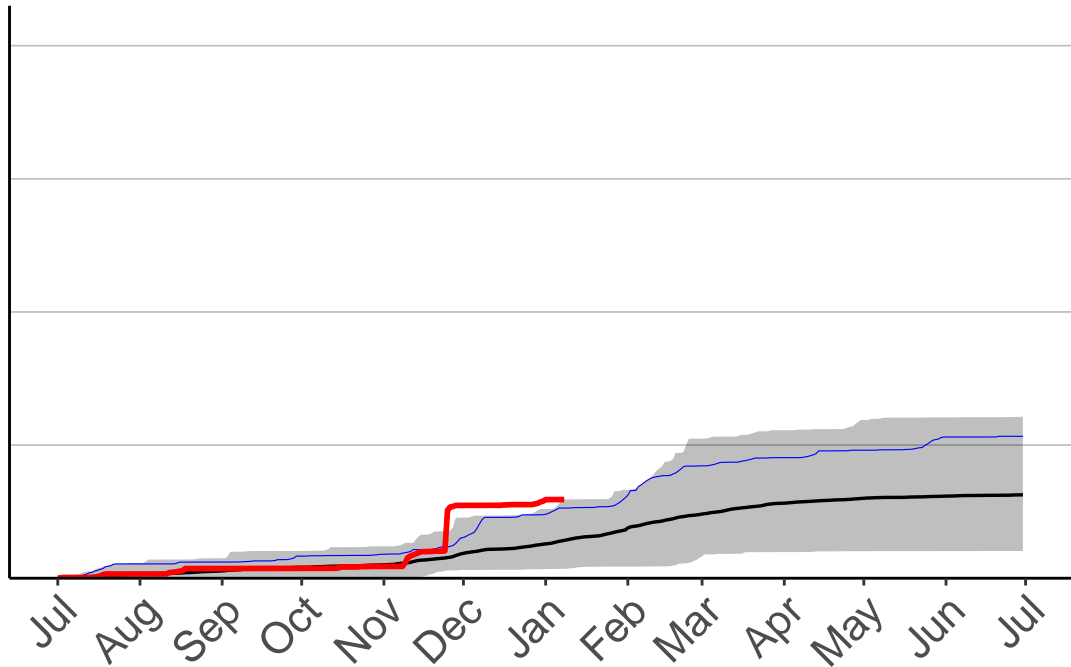

Haast Junction Raws

Cumulative Daily Severity Rating

200
150
100
50
0

Jul Aug Sep Oct Nov Dec Jan Feb Mar Apr May Jun Jul

Date

- average
 - 2020–2021
 - range: 4 yrs (2017 to 2021)
- Current CDSR:
8
(2021-01-08)

Haast SYNOP

Cumulative Daily Severity Rating

200
150
100
50
0

Jul Aug Sep Oct Nov Dec Jan Feb Mar Apr May Jun Jul

Date

- average
 - 2007–2008
 - 2020–2021
 - range: 25 yrs (1996 to 2021)
- Current CDSR:
95.4
(2021-01-08)

Hokitika Raws

Cumulative Daily Severity Rating

200
150
100
50
0

Jul Aug Sep Oct Nov Dec Jan Feb Mar Apr May Jun Jul

Date

— average
— 2020–2021
■ range: 4 yrs (2017 to 2021)
Current CDSR: 9.3 (2021-01-08)

Hokitika SYNOP

Cumulative Daily Severity Rating

200
150
100
50
0

Jul Aug Sep Oct Nov Dec Jan Feb Mar Apr May Jun Jul

Date

- average
 - 2007–2008
 - 2020–2021
 - range: 25 yrs (1996 to 2021)
- Current CDSR:
29.5
(2021-01-08)