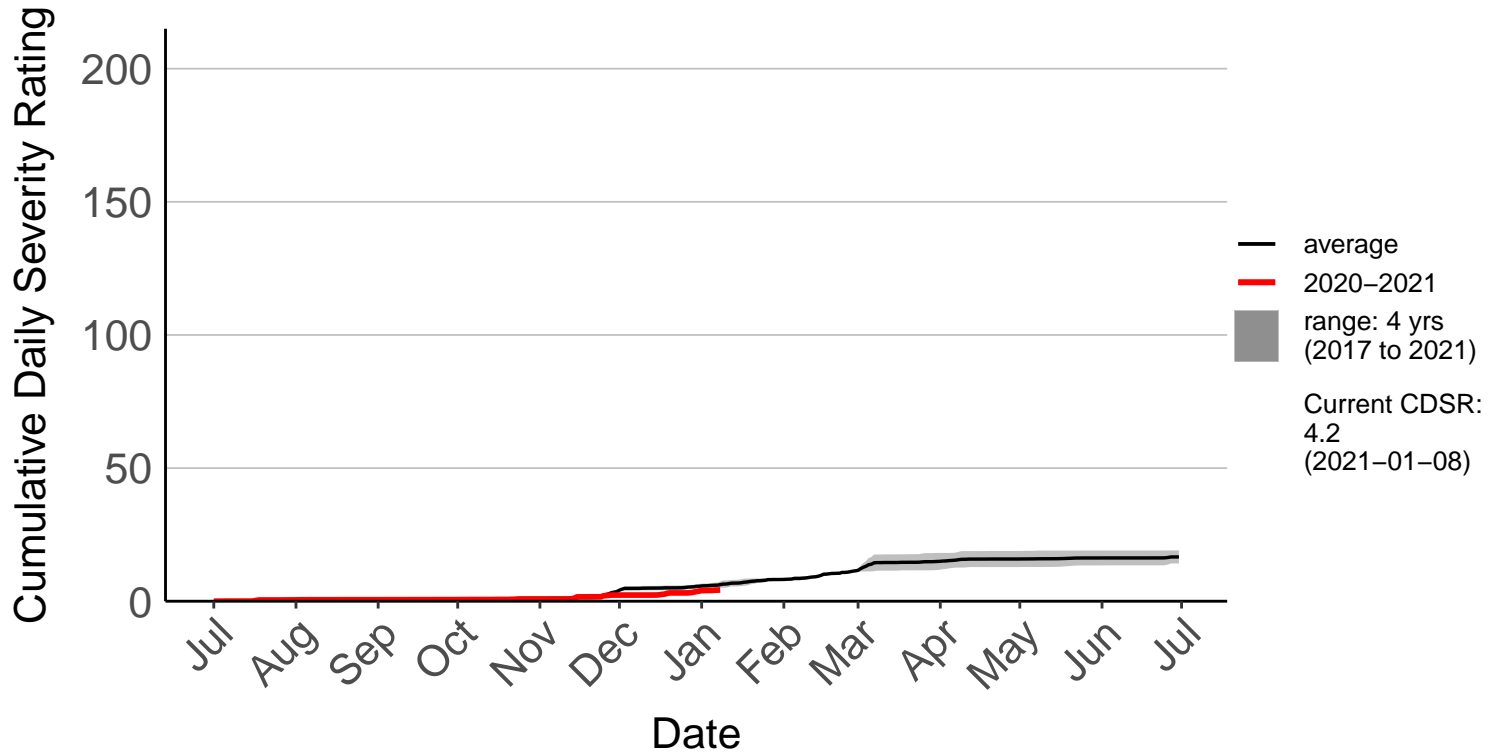

Haast SYNOP

Cumulative Daily Severity Rating

200
150
100
50
0

Jul Aug Sep Oct Nov Dec Jan Feb Mar Apr May Jun Jul

Date

- average
 - 2007–2008
 - 2020–2021
 - range: 25 yrs (1996 to 2021)
- Current CDSR:
95.4
(2021-01-08)

Hokitika Raws

Cumulative Daily Severity Rating

200
150
100
50
0

Jul Aug Sep Oct Nov Dec Jan Feb Mar Apr May Jun Jul

Date

— average
— 2020–2021
■ range: 4 yrs (2017 to 2021)
Current CDSR: 9.3 (2021-01-08)

Hokitika SYNOP

Cumulative Daily Severity Rating

200
150
100
50
0

Jul Aug Sep Oct Nov Dec Jan Feb Mar Apr May Jun Jul

Date

- average
 - 2007–2008
 - 2020–2021
 - range: 25 yrs (1996 to 2021)
- Current CDSR:
29.5
(2021-01-08)

Karamea Raws

Lake Brunner Raws

Cumulative Daily Severity Rating

200
150
100
50
0

Jul Aug Sep Oct Nov Dec Jan Feb Mar Apr May Jun Jul

Date

— average
— 2020–2021
■ range: 4 yrs (2017 to 2021)
Current CDSR: 5.2 (2021-01-08)