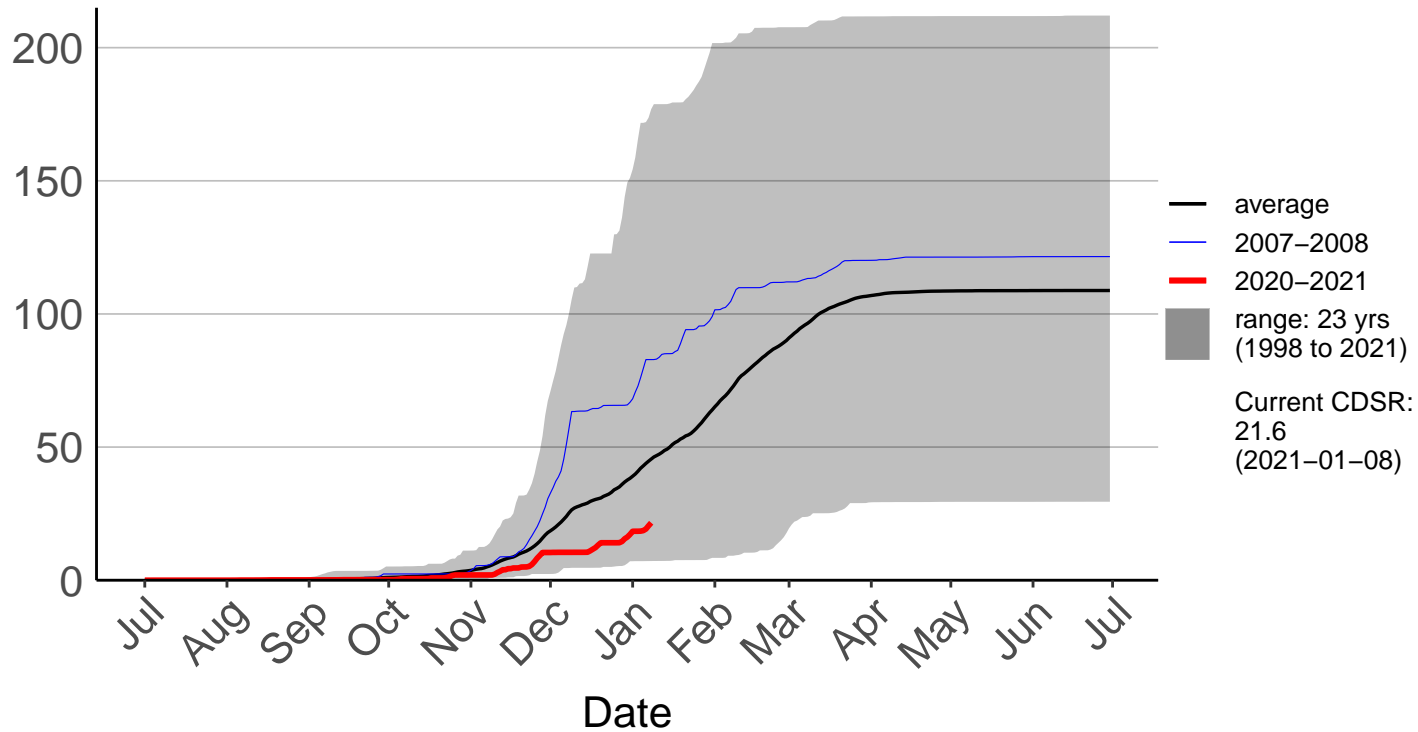

Cumulative Daily Severity Rating

200
150
100
50
0

Jul Aug Sep Oct Nov Dec Jan Feb Mar Apr May Jun Jul

Date

- average
 - 2007–2008
 - 2020–2021
 - range: 25 yrs (1996 to 2021)
- Current CDSR:
29.5
(2021-01-08)

Karamea Raws

Lake Brunner Raws

Cumulative Daily Severity Rating

200
150
100
50
0

Jul Aug Sep Oct Nov Dec Jan Feb Mar Apr May Jun Jul

Date

— average
— 2020–2021
■ range: 4 yrs (2017 to 2021)
Current CDSR: 5.2 (2021-01-08)

Maruia Raws

Cumulative Daily Severity Rating

Nelson Creek Raws

Cumulative Daily Severity Rating

Reefton Ews

Cumulative Daily Severity Rating

Westport Aero Aws

Cumulative Daily Severity Rating

200
150
100
50
0

Jul Aug Sep Oct Nov Dec Jan Feb Mar Apr May Jun Jul

Date

- average
 - 2007–2008
 - 2020–2021
 - range: 25 yrs (1996 to 2021)
- Current CDSR:
30.5
(2021-01-08)