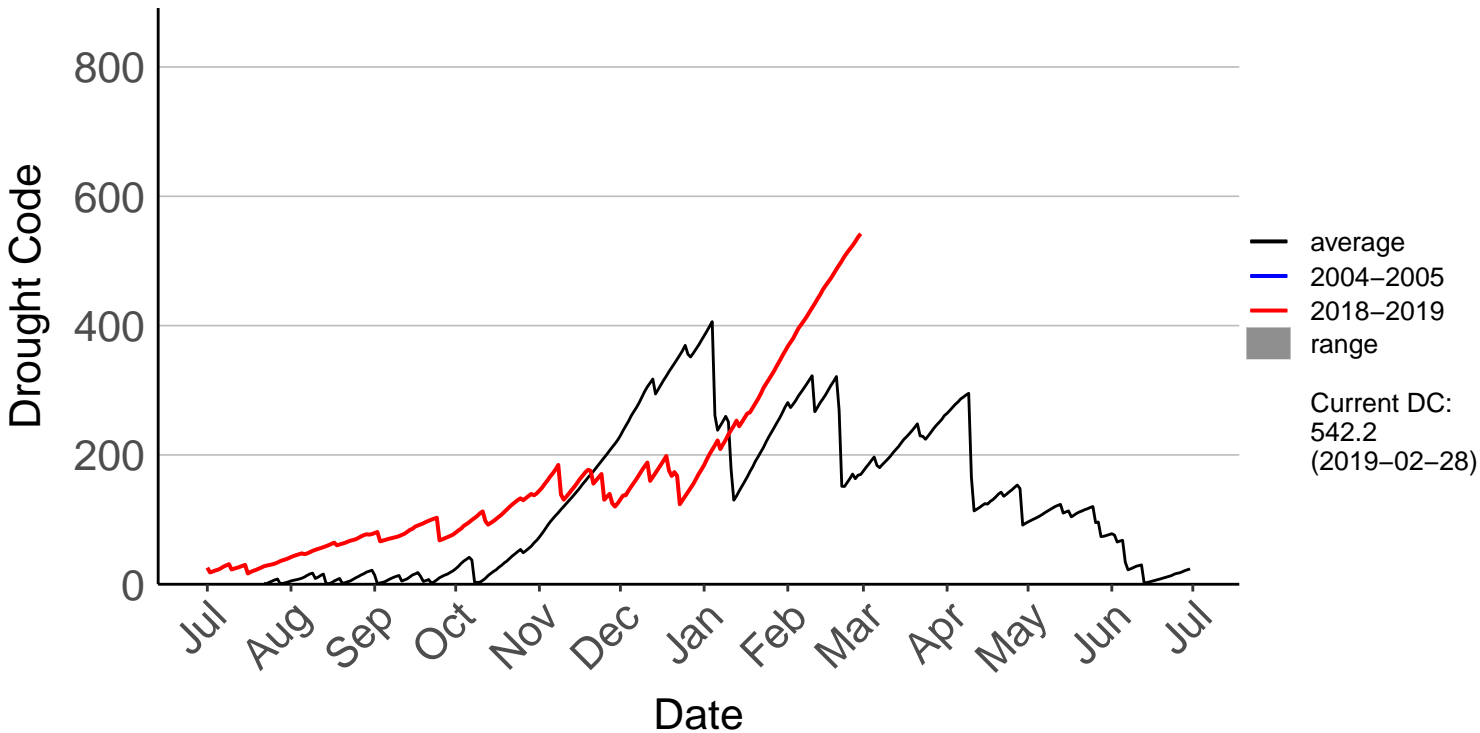

Godley Head Raws