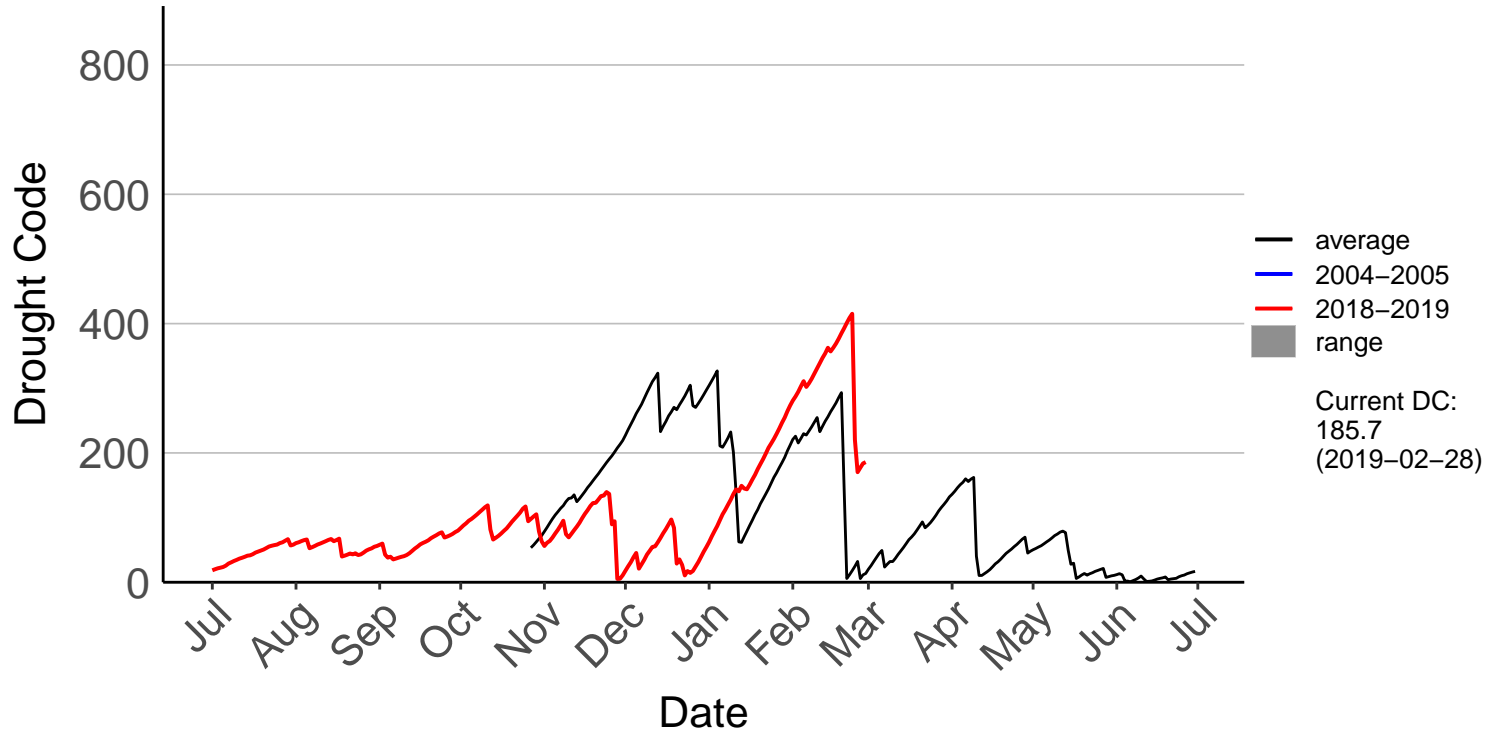

Cheviot Raws