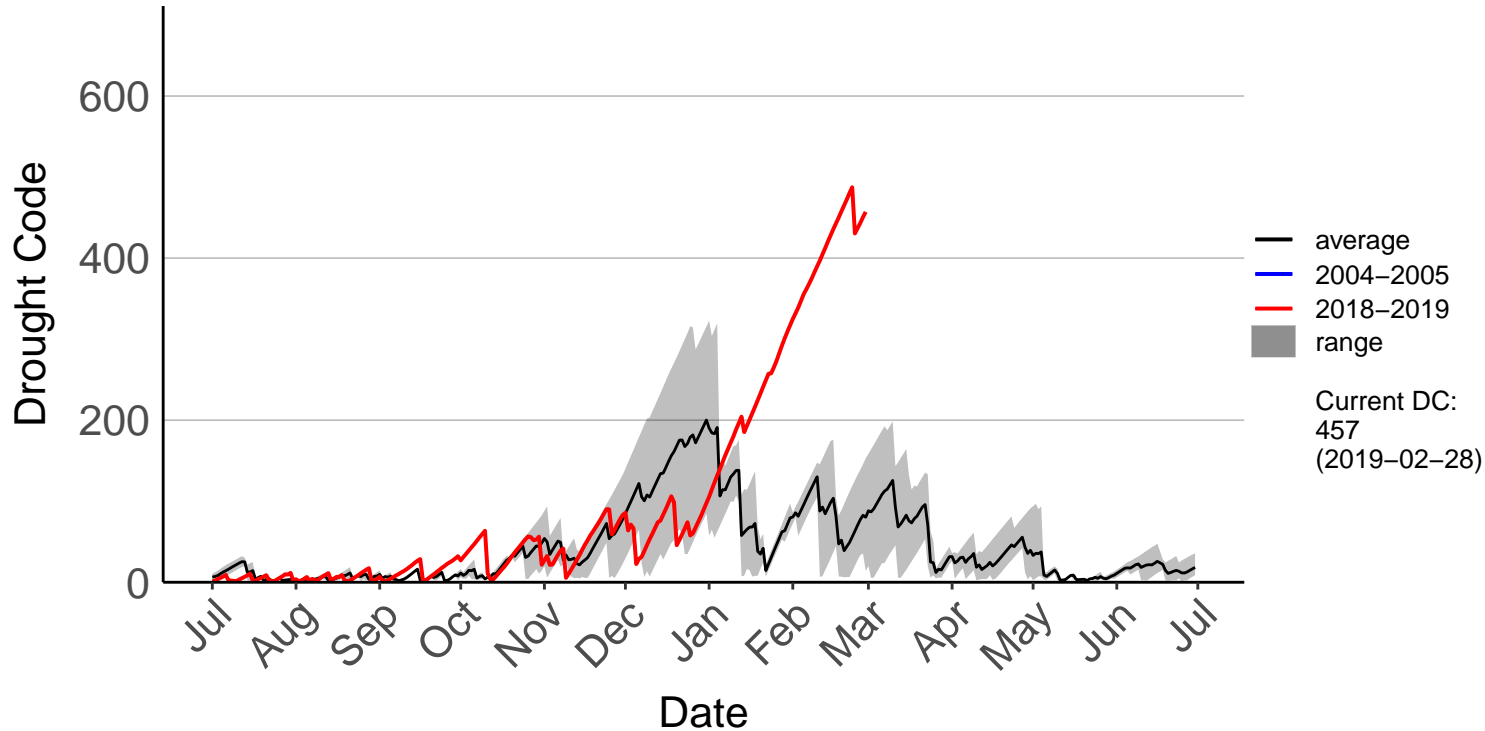

Big Pokororo 2 Raws

Big Pokororo Raws

Dovedale Raws

Hira Raws

Murchison Raws

Nelson Aws

Nelson Raws

St Arnaud Raws

Takaka Aerodrome Raws

Western Boundary Raws