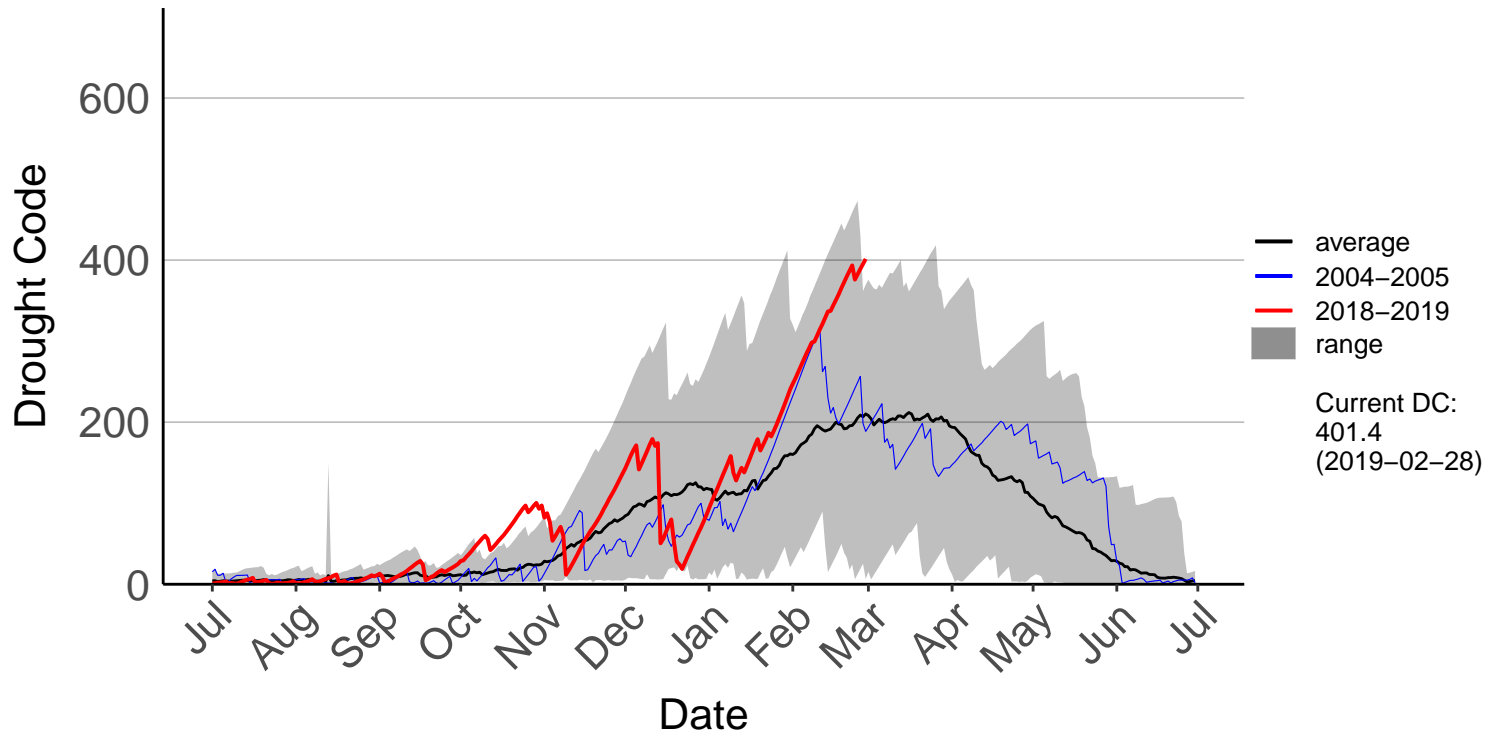

Big Pokororo 2 Raws

Big Pokororo Raws

Dovedale Raws

Hira Raws

Murchison Raws

Nelson Aws

Nelson Raws

St Arnaud Raws

Takaka Aerodrome Raws

Western Boundary Raws