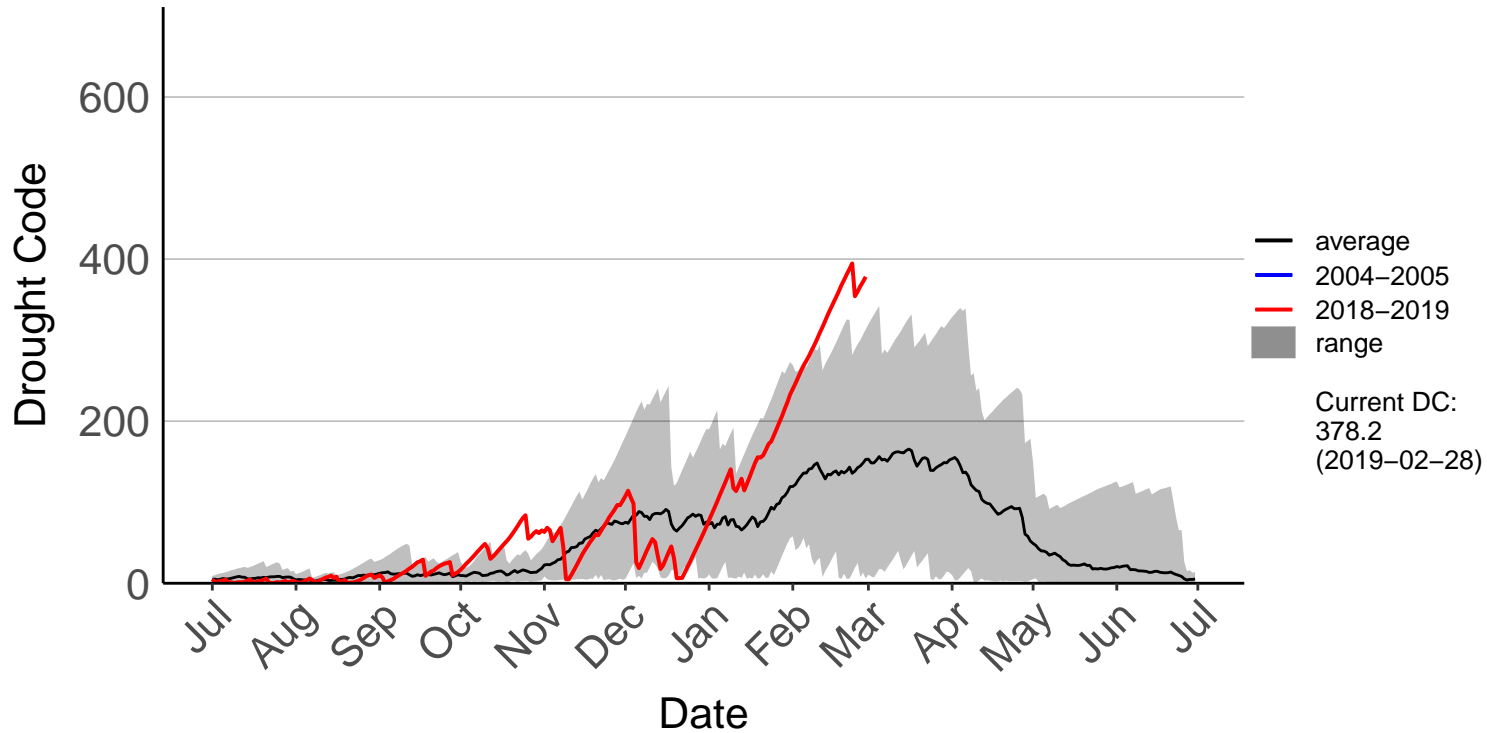

Big Pokororo 2 Raws

Big Pokororo Raws

Dovedale Raws

Hira Raws

Murchison Raws

Nelson Aws

Nelson Raws

St Arnaud Raws

Takaka Aerodrome Raws

Western Boundary Raws