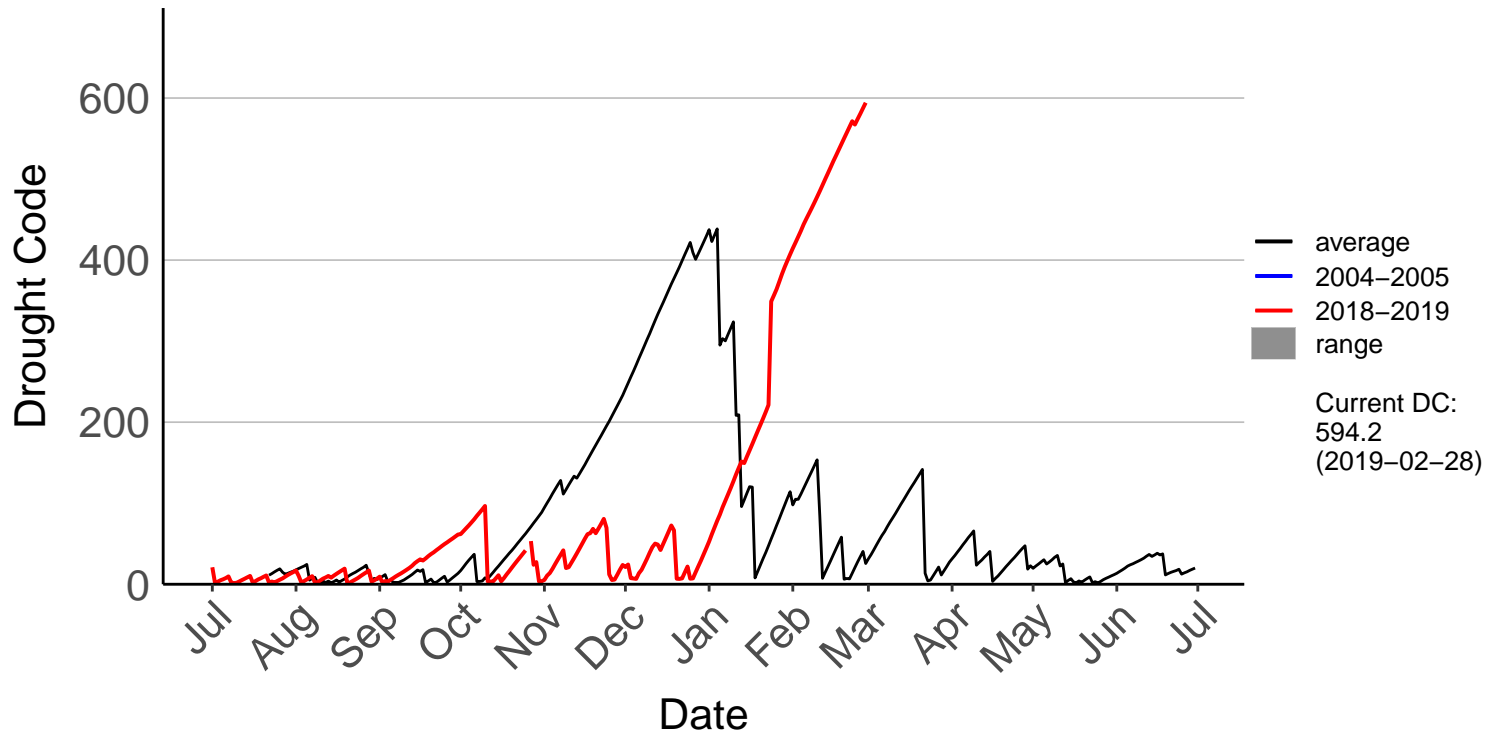

Big Pokororo 2 Raws

Big Pokororo Raws

Dovedale Raws

Hira Raws

Murchison Raws

Nelson Aws

Nelson Raws

St Arnaud Raws

Takaka Aerodrome Raws

Western Boundary Raws