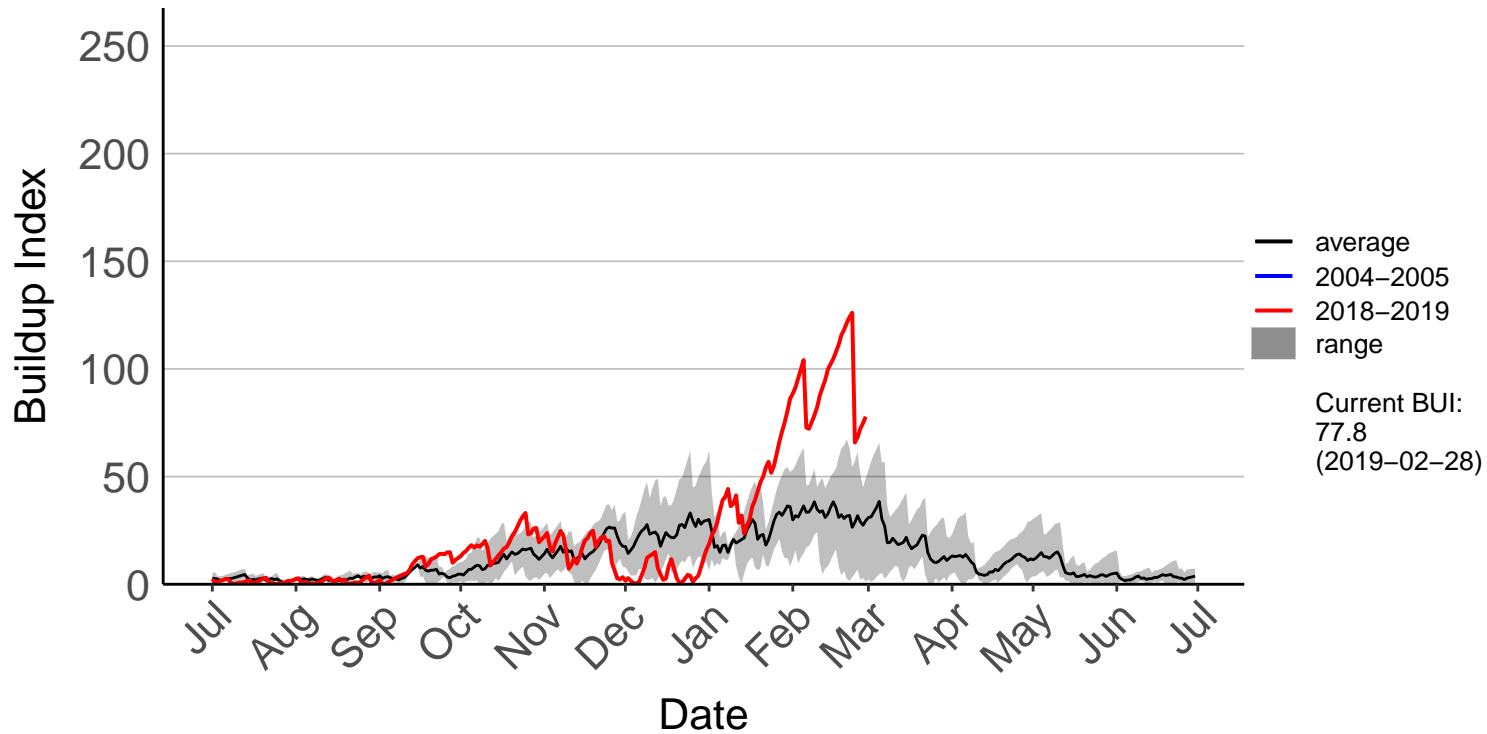

Lower Wairau Raws

Mid Awatere Valley Raws

Molesworth Raws

Onamalutu Raws

Opua Bay Raws – DISCONTINUED

Putdning Hill Raws

Rai Valley Raws

Tor Darroch Raws