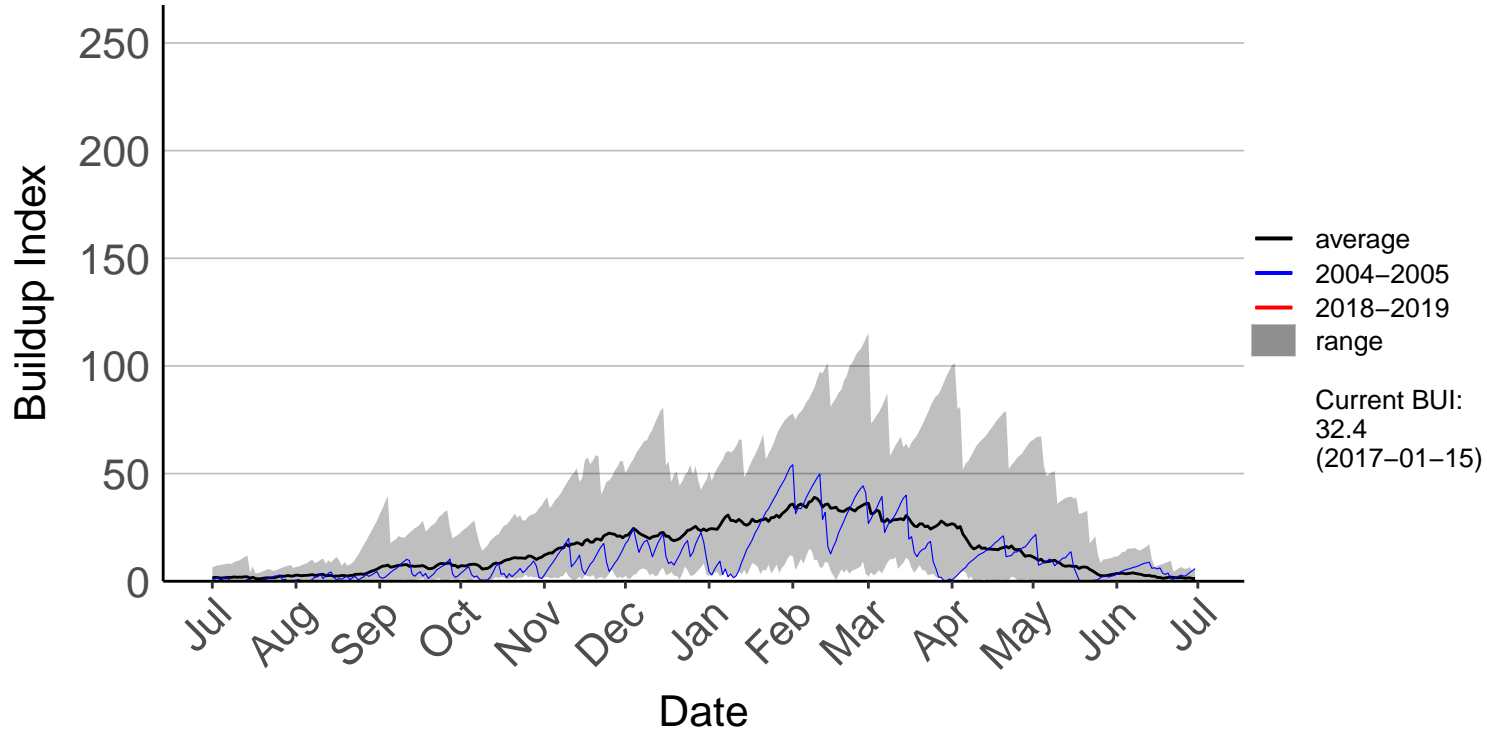

Lower Wairau Raws

Mid Awatere Valley Raws

Molesworth Raws

Onamalutu Raws

Opua Bay Raws – DISCONTINUED

Putdning Hill Raws

Rai Valley Raws

Tor Darroch Raws