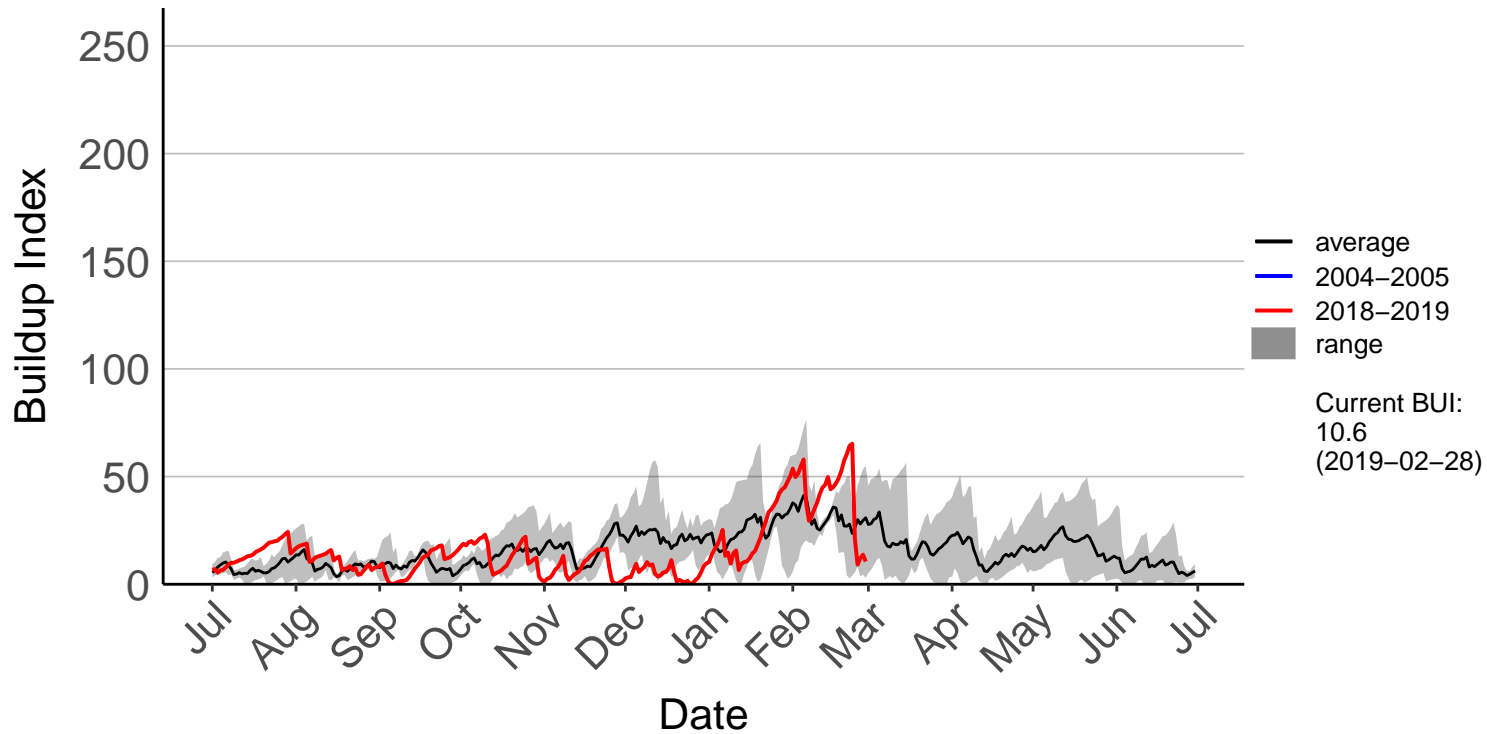

Awatere Valley, Dashwood Raws

Blenheim Aero Aws

Cape Campbell SYNOP

Glenveigh Kaikoura Raws

Kaikoura SYNOP

Kenepuru Head Raws

Koromiko Raws

Landsdowne Raws

Lower Wairau Raws

Mid Awatere Valley Raws

Molesworth Raws

Onamalutu Raws

Opua Bay Raws – DISCONTINUED

Putdning Hill Raws

Rai Valley Raws

Tor Darroch Raws