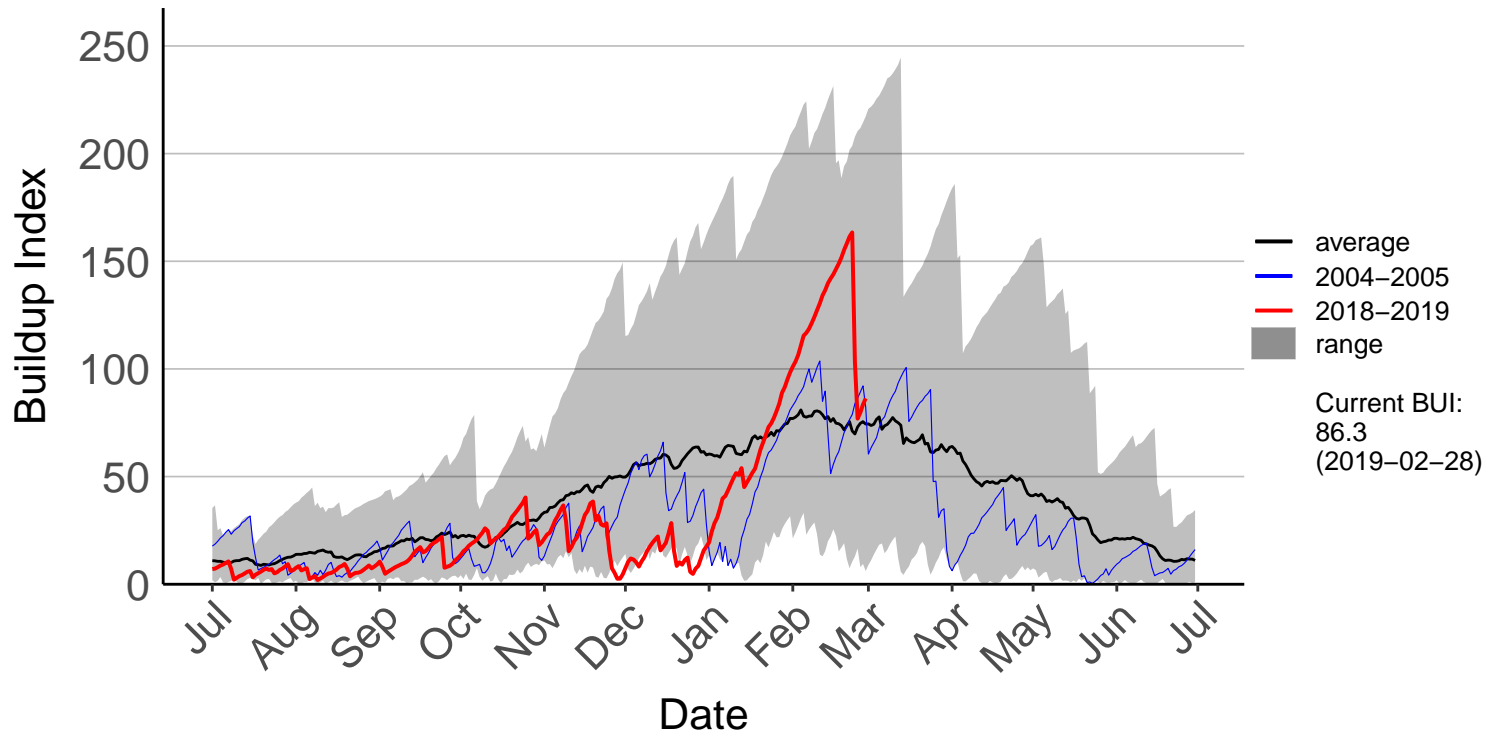

Awatere Valley, Dashwood Raws

Blenheim Aero Aws

Cape Campbell SYNOP

Glenveigh Kaikoura Raws

Kaikoura SYNOP

Kenepuru Head Raws

Koromiko Raws

Landsdowne Raws

Lower Wairau Raws

Mid Awatere Valley Raws

Molesworth Raws

Onamalutu Raws

Opua Bay Raws – DISCONTINUED

Putdning Hill Raws

Rai Valley Raws

Tor Darroch Raws