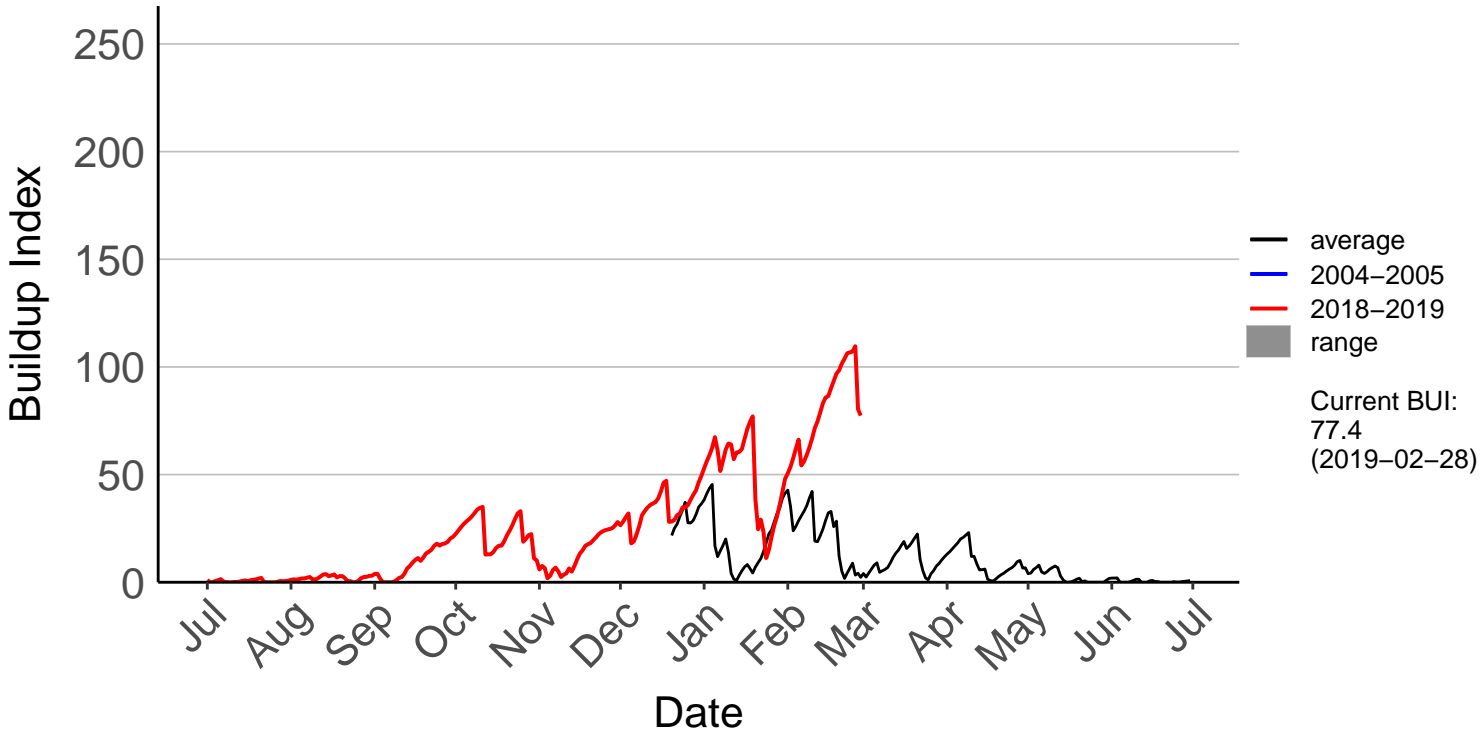

Lower Wairau Raws

Mid Awatere Valley Raws

Molesworth Raws

Onamalutu Raws

Opua Bay Raws – DISCONTINUED

Putdning Hill Raws

Rai Valley Raws

Tor Darroch Raws