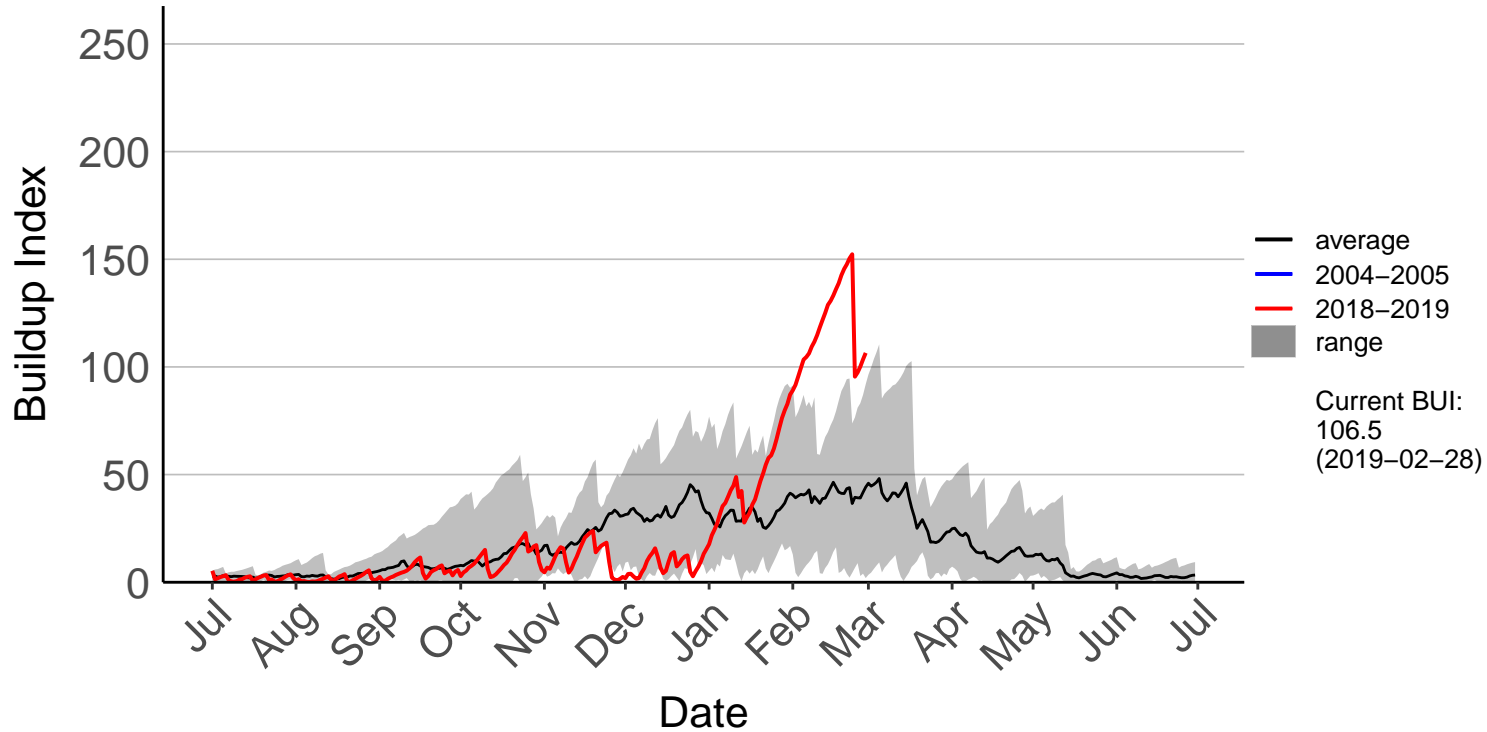

Lower Wairau Raws

Mid Awatere Valley Raws

Molesworth Raws

Onamalutu Raws

Opua Bay Raws – DISCONTINUED

Putdning Hill Raws

Rai Valley Raws

Tor Darroch Raws