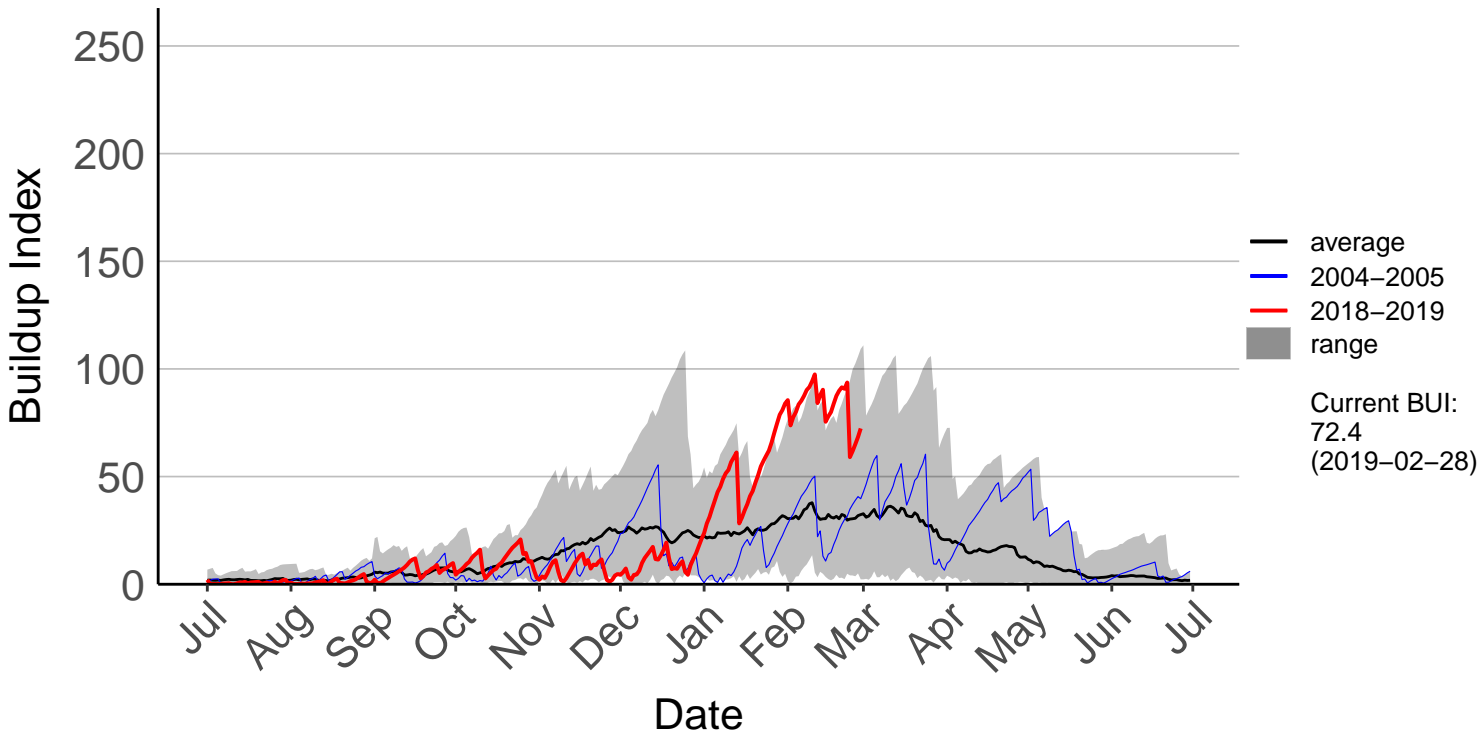

Lower Wairau Raws

Mid Awatere Valley Raws

Molesworth Raws

Onamalutu Raws

Opua Bay Raws – DISCONTINUED

Putdning Hill Raws

Rai Valley Raws

Tor Darroch Raws