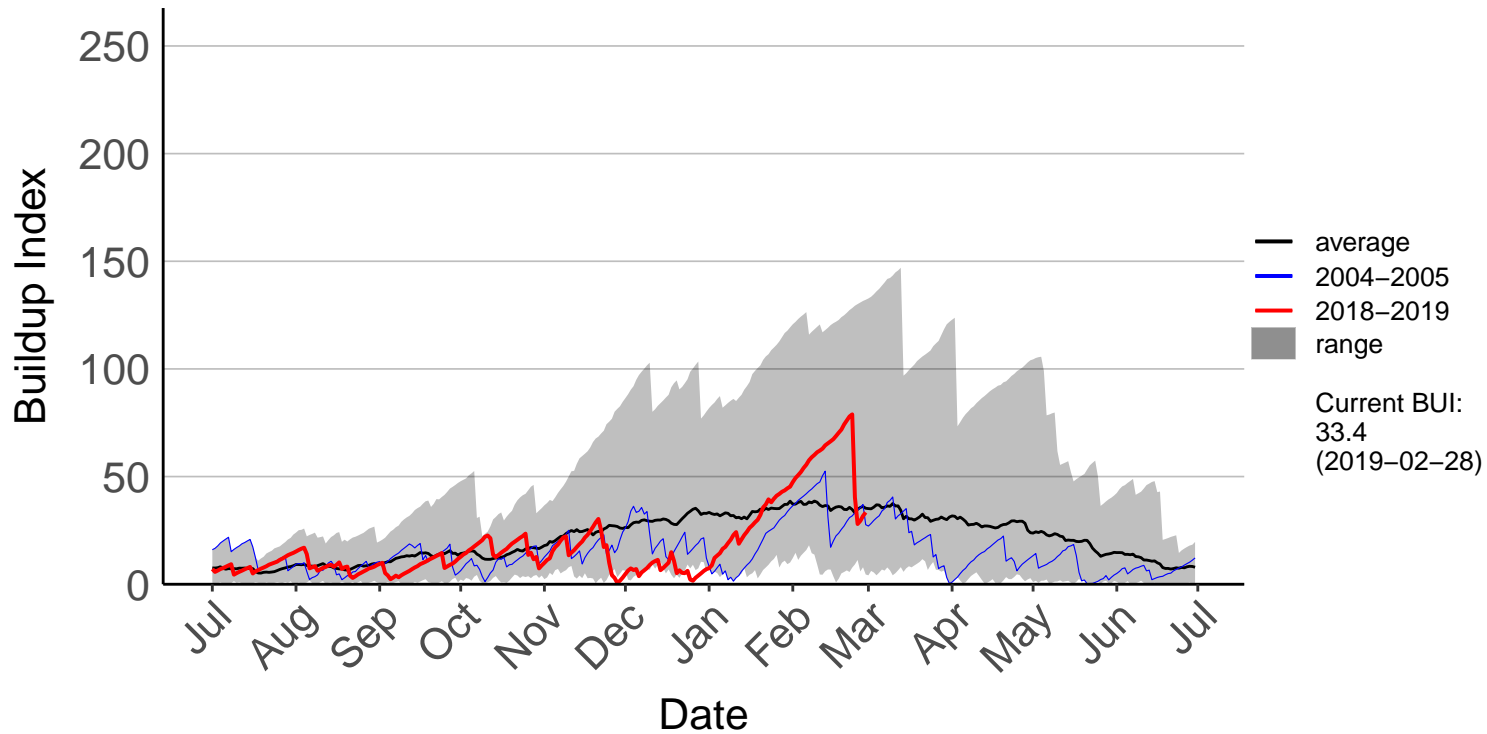

Awatere Valley, Dashwood Raws

Blenheim Aero Aws

Cape Campbell SYNOP

Glenveigh Kaikoura Raws

Kaikoura SYNOP

Kenepuru Head Raws

Koromiko Raws

Landsdowne Raws

Lower Wairau Raws

Mid Awatere Valley Raws

Molesworth Raws

Onamalutu Raws

Opua Bay Raws – DISCONTINUED

Putdning Hill Raws

Rai Valley Raws

Tor Darroch Raws