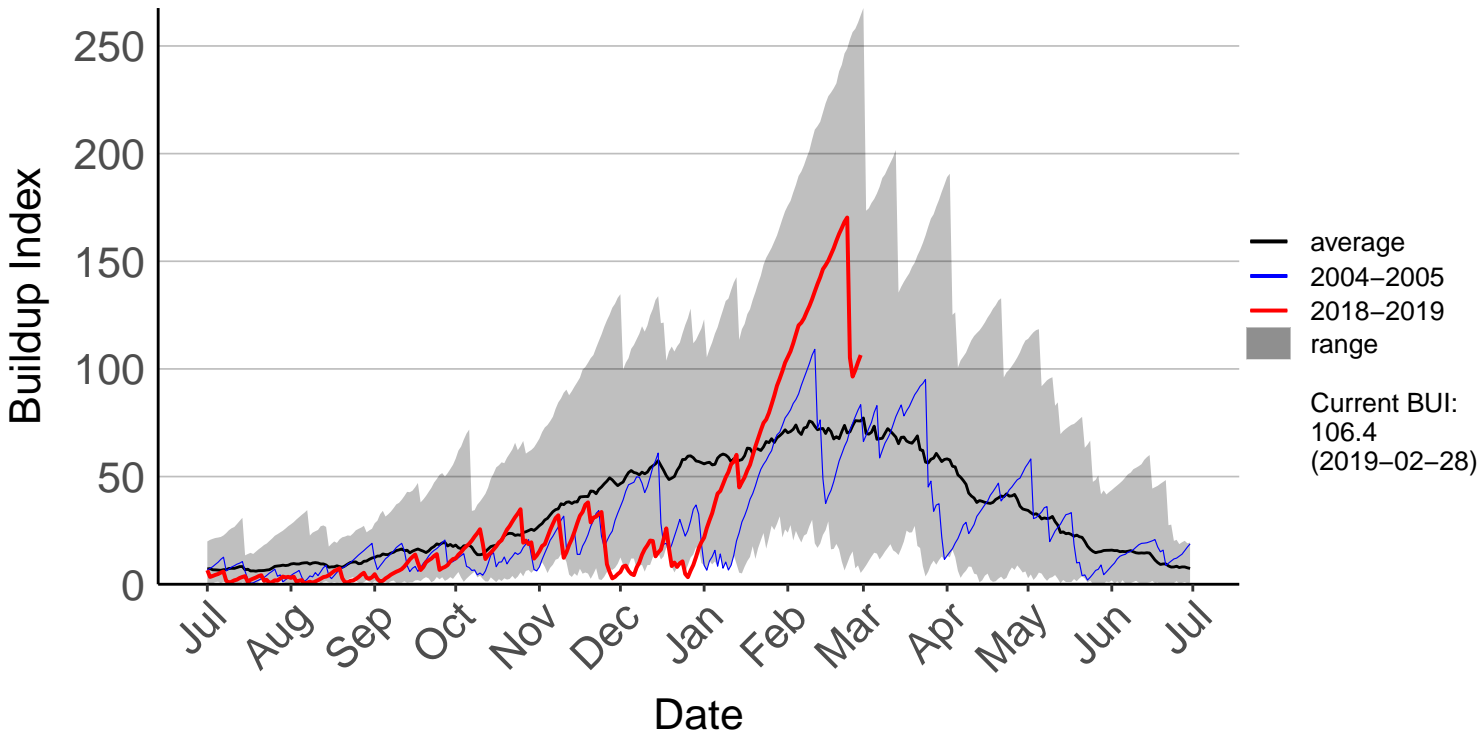

Awatere Valley, Dashwood Raws

Blenheim Aero Aws

Cape Campbell SYNOP

Glenveigh Kaikoura Raws

Kaikoura SYNOP

Kenepuru Head Raws

Koromiko Raws

Landsdowne Raws

Lower Wairau Raws

Mid Awatere Valley Raws

Molesworth Raws

Onamalutu Raws

Opua Bay Raws – DISCONTINUED

Putdning Hill Raws

Rai Valley Raws

Tor Darroch Raws