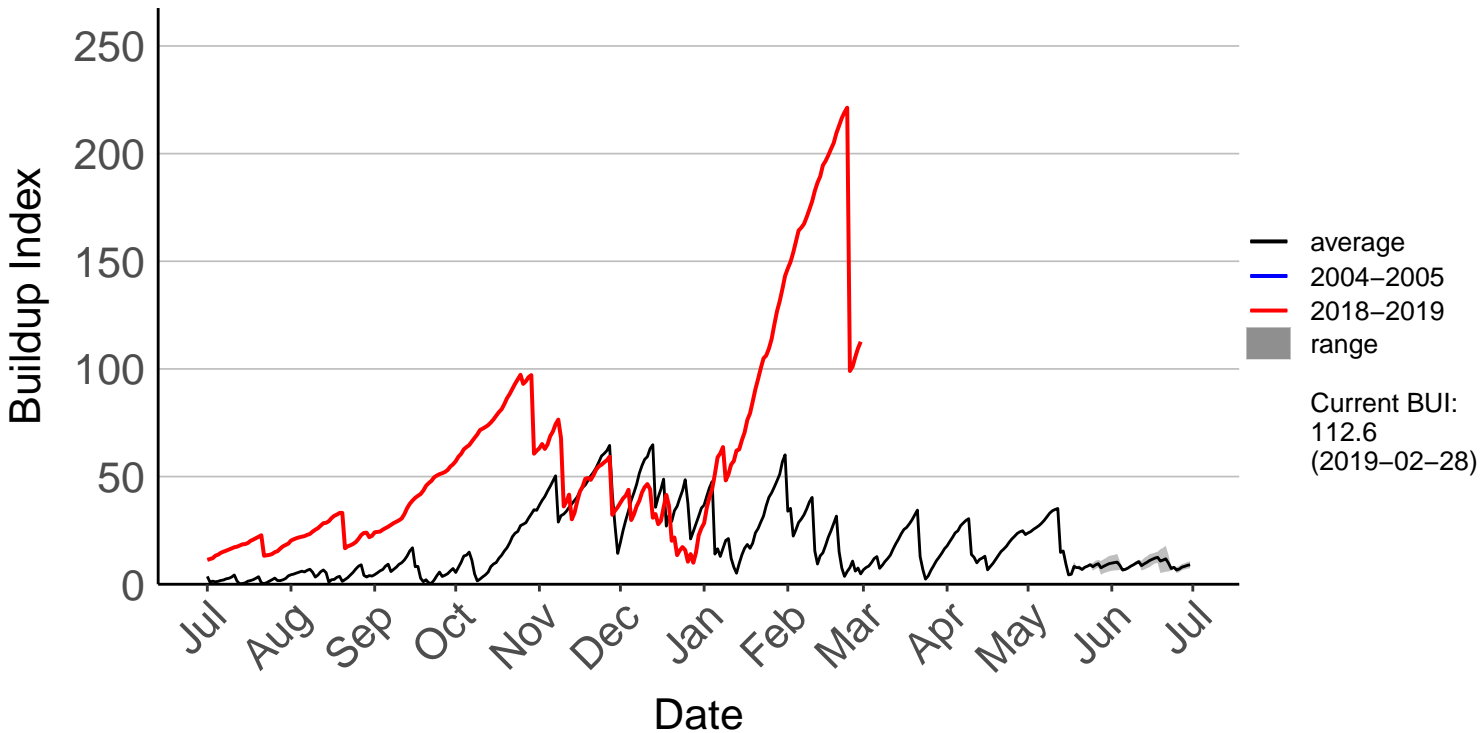

Awatere Valley, Dashwood Raws

Blenheim Aero Aws

Cape Campbell SYNOP

Glenveigh Kaikoura Raws

Kaikoura SYNOP

Kenepuru Head Raws

Koromiko Raws

Landsdowne Raws

Lower Wairau Raws

Mid Awatere Valley Raws

Molesworth Raws

Onamalutu Raws

Opua Bay Raws – DISCONTINUED

Putdning Hill Raws

Rai Valley Raws

Tor Darroch Raws