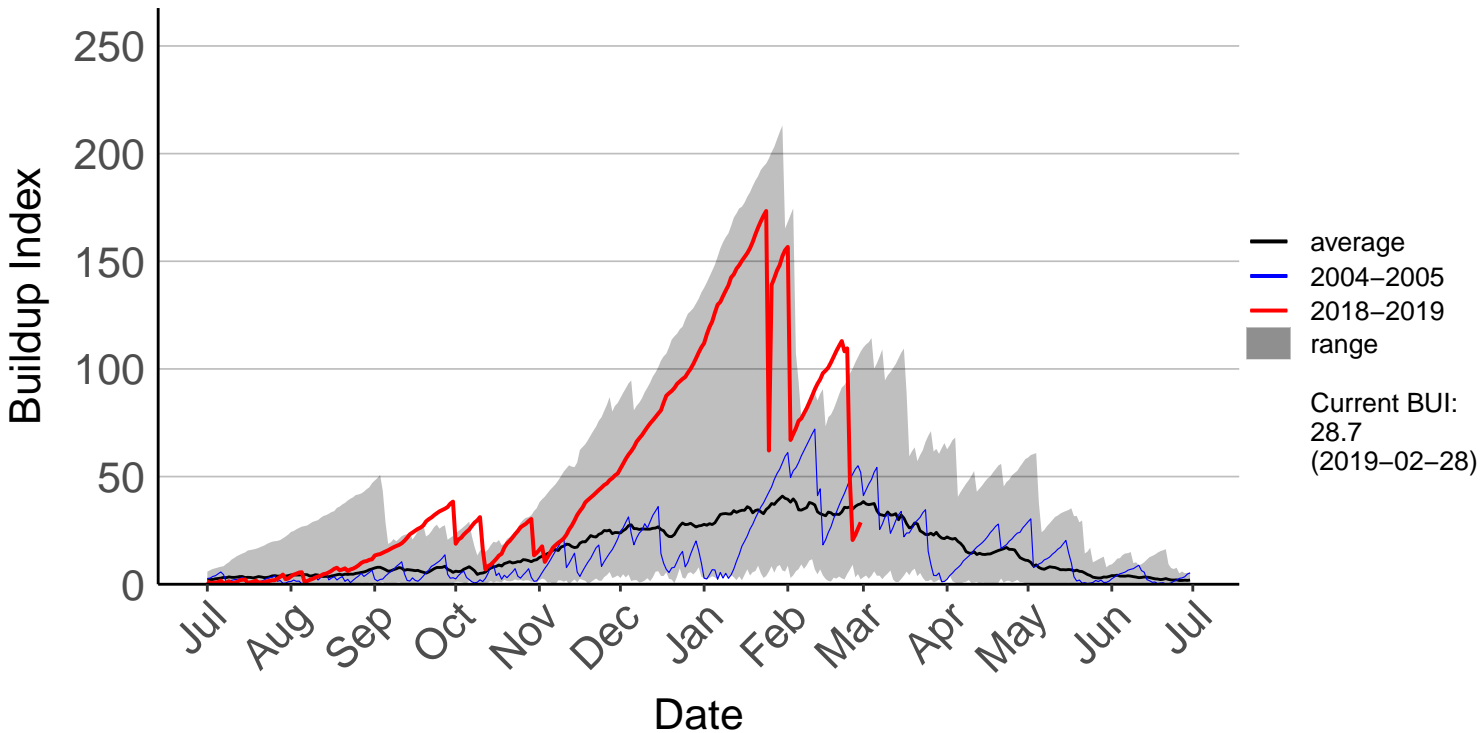

Awatere Valley, Dashwood Raws

Blenheim Aero Aws

Cape Campbell SYNOP

Glenveigh Kaikoura Raws

Kaikoura SYNOP

Kenepuru Head Raws

Koromiko Raws

Landsdowne Raws

Lower Wairau Raws

Mid Awatere Valley Raws

Molesworth Raws

Onamalutu Raws

Opua Bay Raws – DISCONTINUED

Putdning Hill Raws

Rai Valley Raws

Tor Darroch Raws