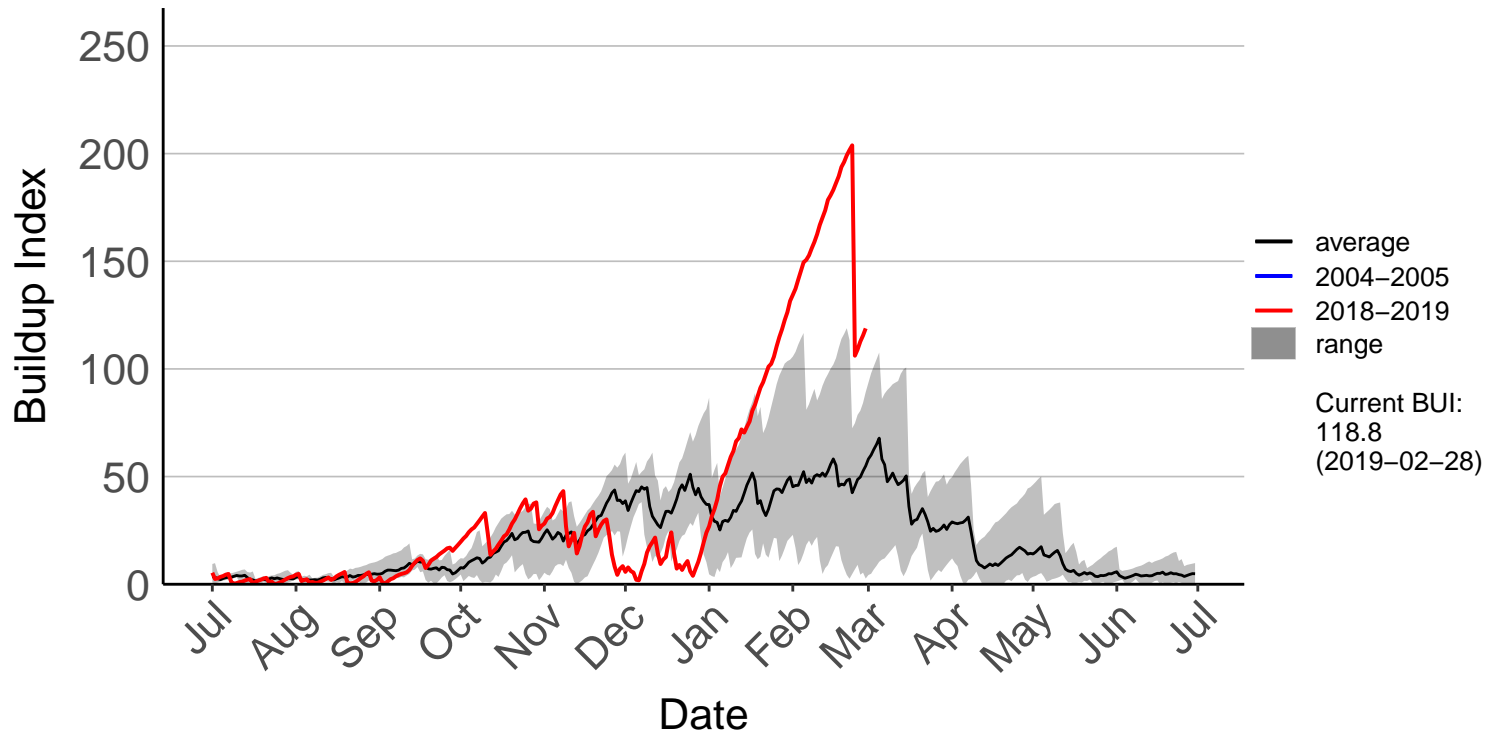

Awatere Valley, Dashwood Raws

Blenheim Aero Aws

Cape Campbell SYNOP

Glenveigh Kaikoura Raws

Kaikoura SYNOP

Kenepuru Head Raws

Koromiko Raws

Landsdowne Raws

Lower Wairau Raws

Mid Awatere Valley Raws

Molesworth Raws

Onamalutu Raws

Opua Bay Raws – DISCONTINUED

Putdning Hill Raws

Rai Valley Raws

Tor Darroch Raws