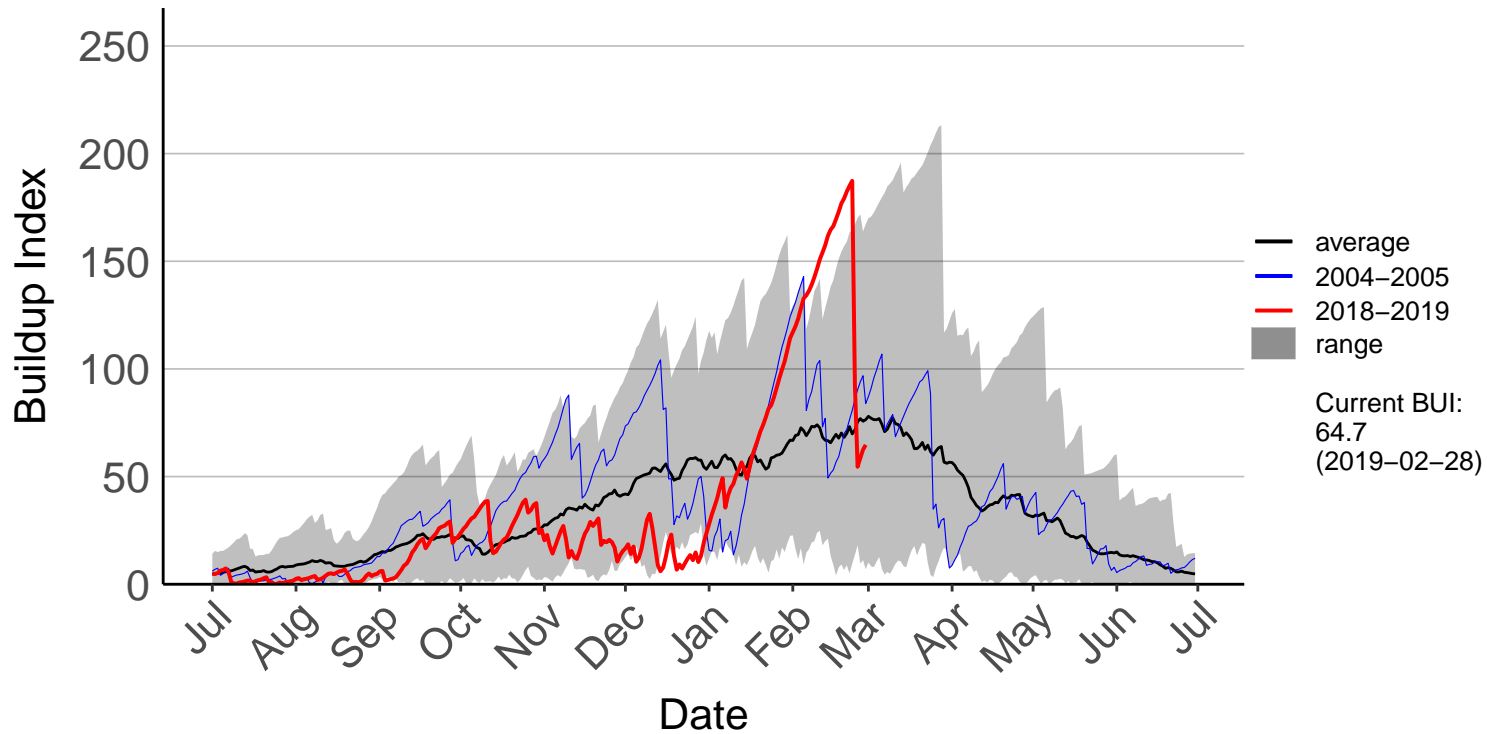

Awatere Valley, Dashwood Raws

Blenheim Aero Aws

Cape Campbell SYNOP

Glenveigh Kaikoura Raws

Kaikoura SYNOP

Kenepuru Head Raws

Koromiko Raws

Landsdowne Raws

Lower Wairau Raws

Mid Awatere Valley Raws

Molesworth Raws

Onamalutu Raws

Opua Bay Raws – DISCONTINUED

Putdning Hill Raws

Rai Valley Raws

Tor Darroch Raws