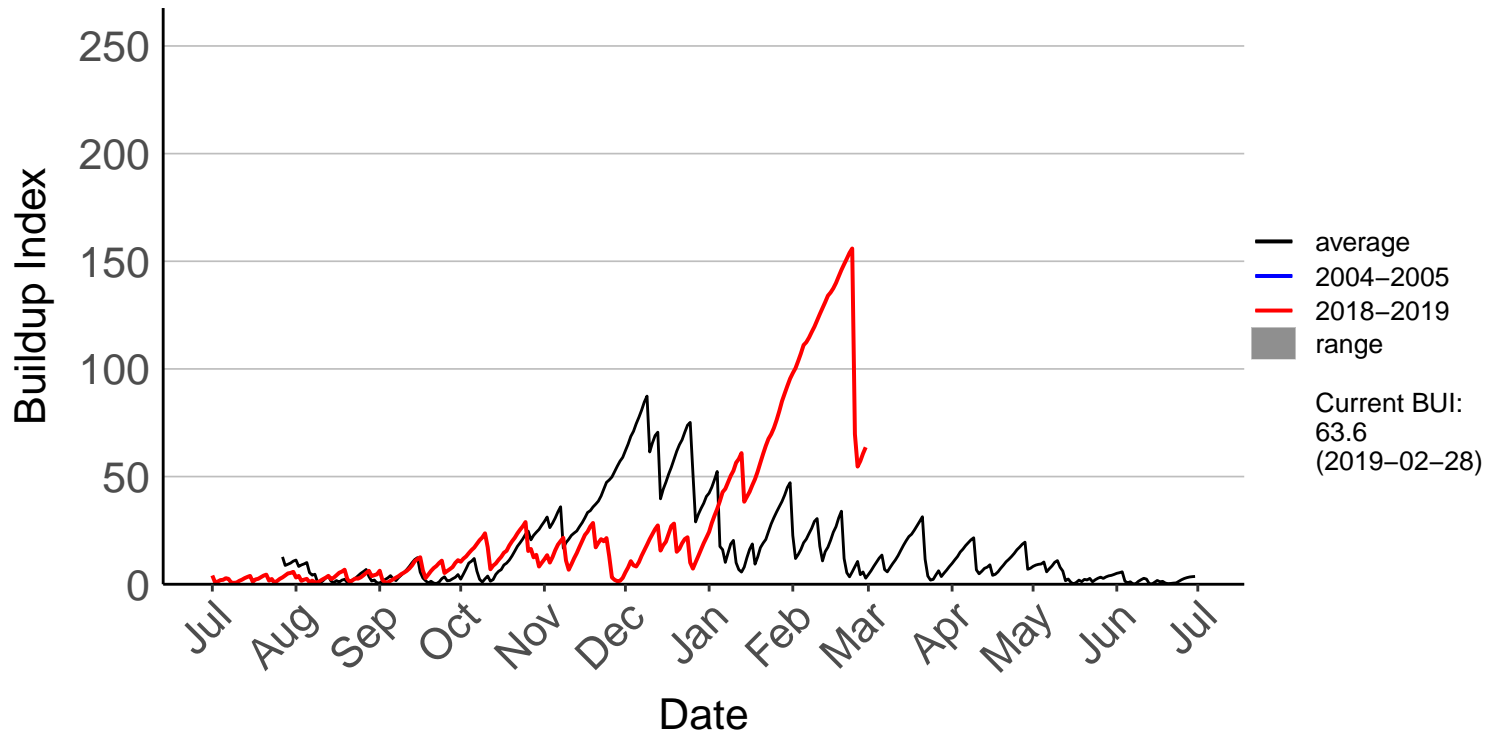

Awatere Valley, Dashwood Raws

Blenheim Aero Aws

Cape Campbell SYNOP

Glenveigh Kaikoura Raws

Kaikoura SYNOP

Kenepuru Head Raws

Koromiko Raws

Landsdowne Raws

Lower Wairau Raws

Mid Awatere Valley Raws

Molesworth Raws

Onamalutu Raws

Opua Bay Raws – DISCONTINUED

Putdning Hill Raws

Rai Valley Raws

Tor Darroch Raws