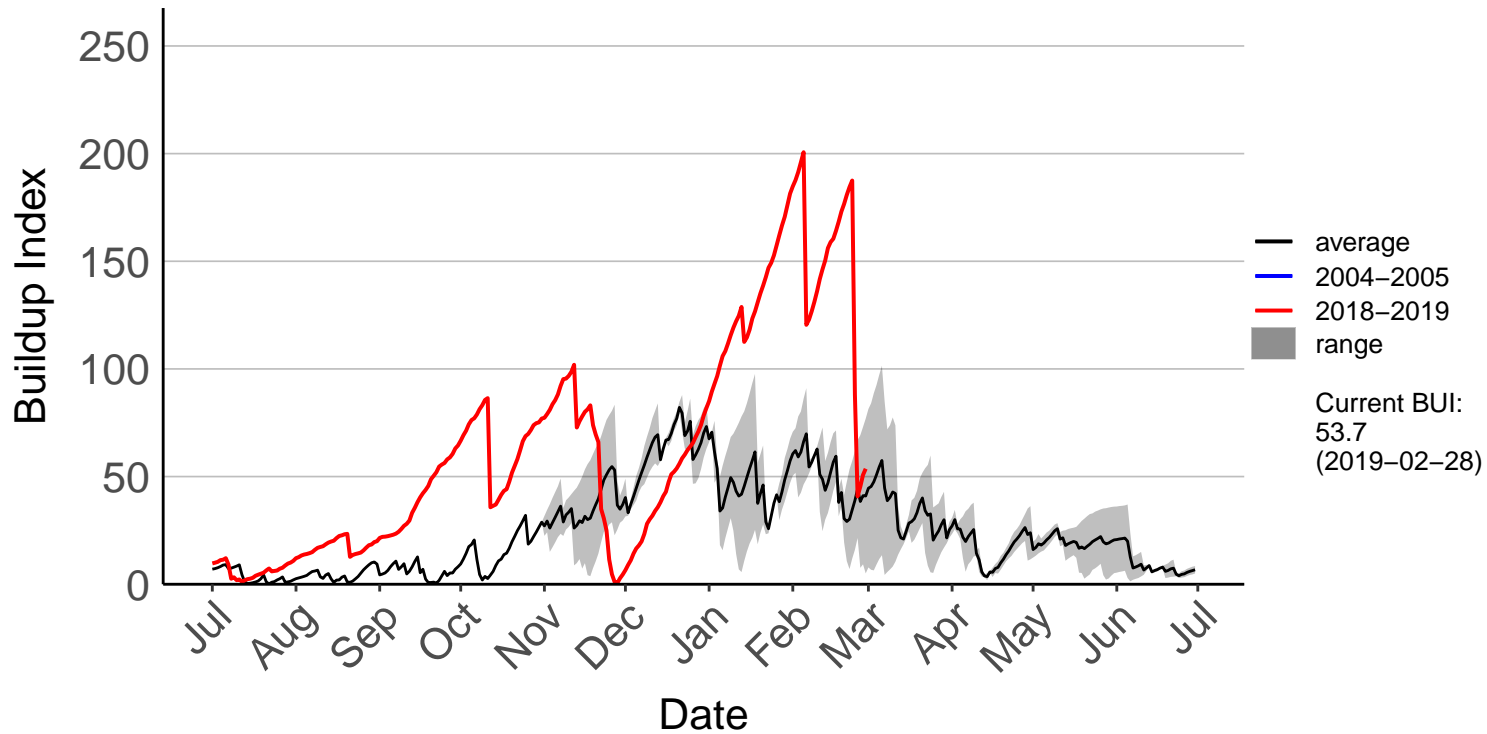

Upper Clarence Raws