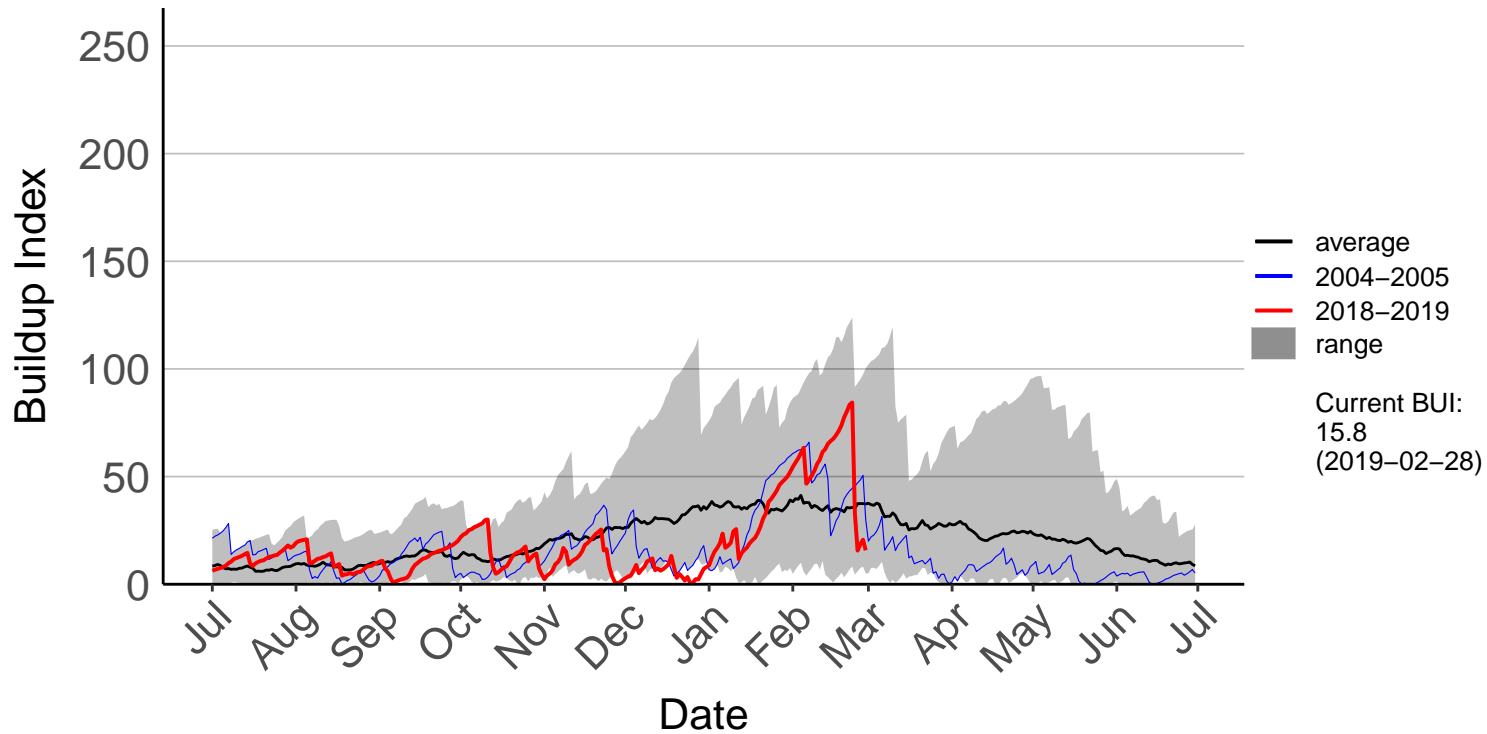

Awatere Valley, Dashwood Raws

Blenheim Aero Aws

Cape Campbell SYNOP

Glenveigh Kaikoura Raws

Kaikoura SYNOP

Kenepuru Head Raws

Koromiko Raws

Landsdowne Raws

Lower Wairau Raws

Mid Awatere Valley Raws

Molesworth Raws

Onamalutu Raws

Opua Bay Raws – DISCONTINUED

Putdning Hill Raws

Rai Valley Raws

Tor Darroch Raws