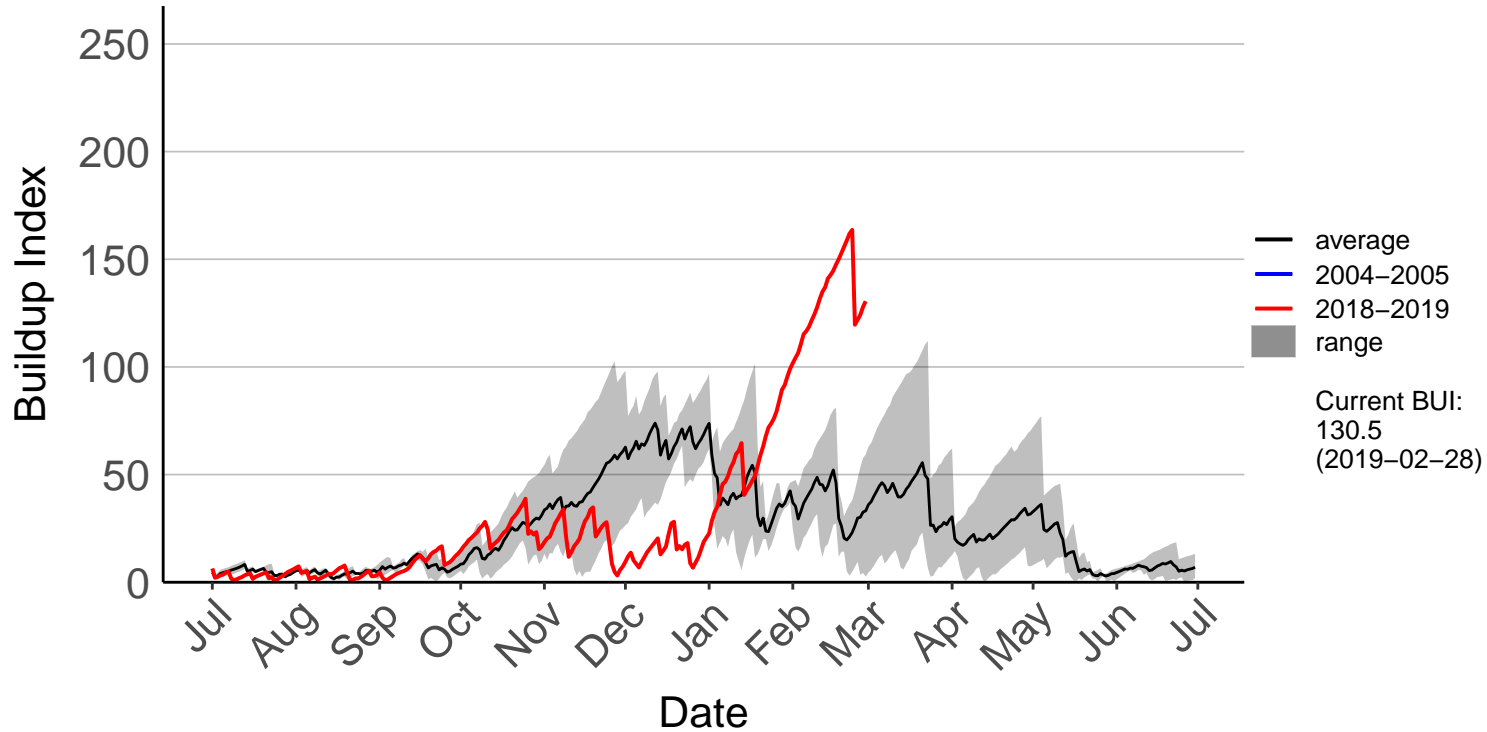

Awatere Valley, Dashwood Raws

Blenheim Aero Aws

Cape Campbell SYNOP

Glenveigh Kaikoura Raws

Kaikoura SYNOP

Kenepuru Head Raws

Koromiko Raws

Landsdowne Raws

Lower Wairau Raws

Mid Awatere Valley Raws

Molesworth Raws

Onamalutu Raws

Opua Bay Raws – DISCONTINUED

Putdning Hill Raws

Rai Valley Raws

Tor Darroch Raws