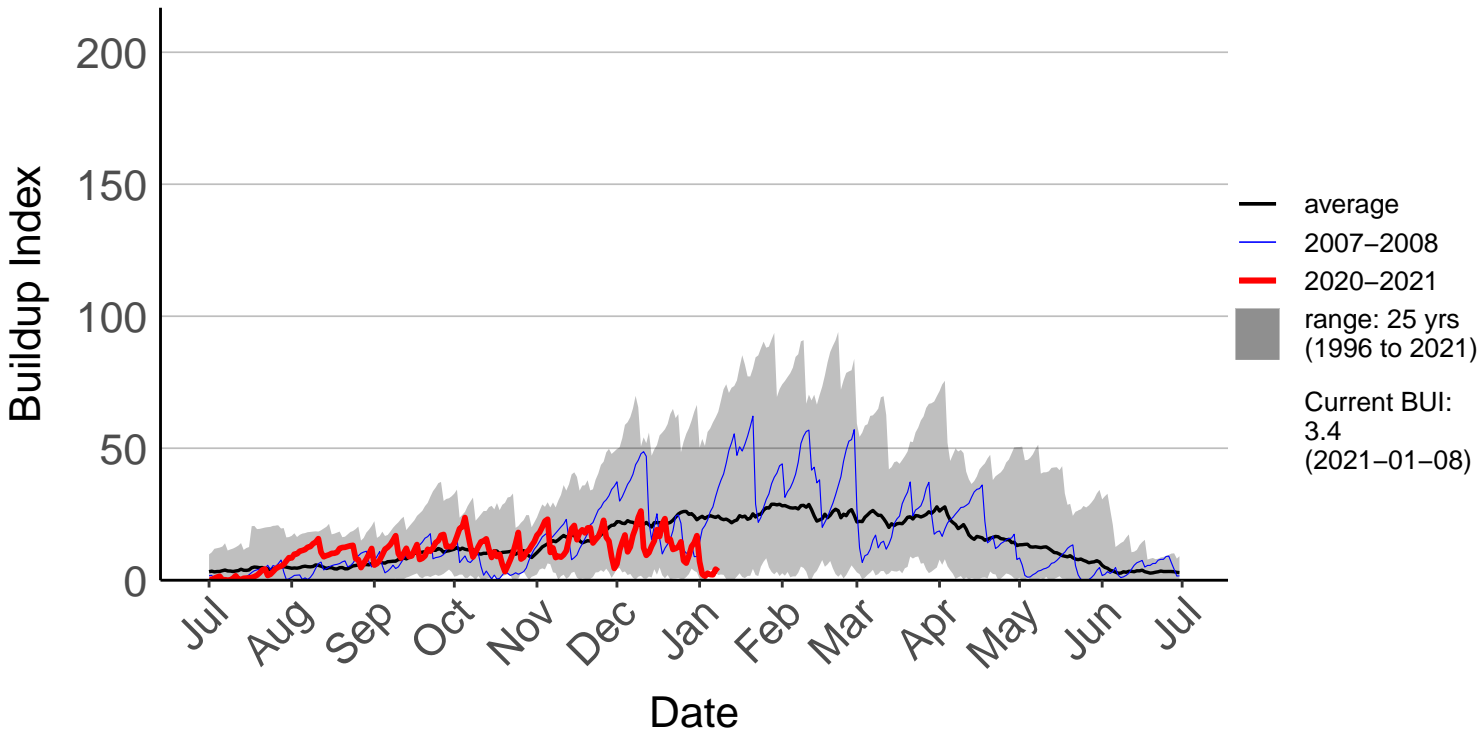

Tapanui Raws

Tara Hills Aws – DISCONTINUED

Toko Mouth Raws

Traquair Raws

Waipahi Raws

Wanaka Aero Aws – DISCONTINUED

Windsor Ews