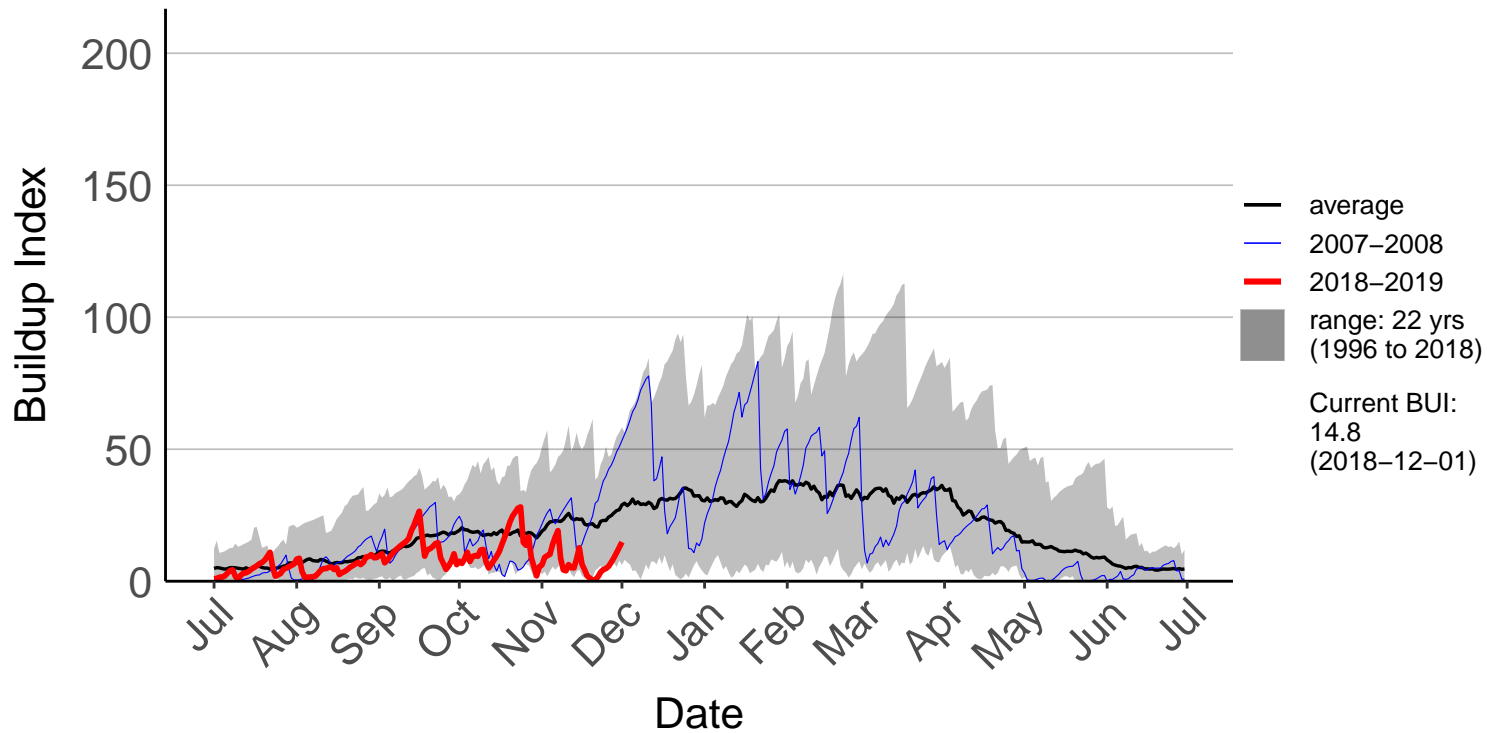

Buckland's Raws

Butchers Dam Raws

Clyde 2 Ews

Cromwell Ews

Dansey Pass Raws

Dunedin Aero SYNOP – DISCONTINUED

Dunedin Raws

Glendhu Raws

Glenledi Raws

Hawea Flat Raws

Herbert Raws

Lauder Ews

Macrae's Raws

Millers Flat Raws

Naseby Forest Raws

Nugget Point Aws – DISCONTINUED