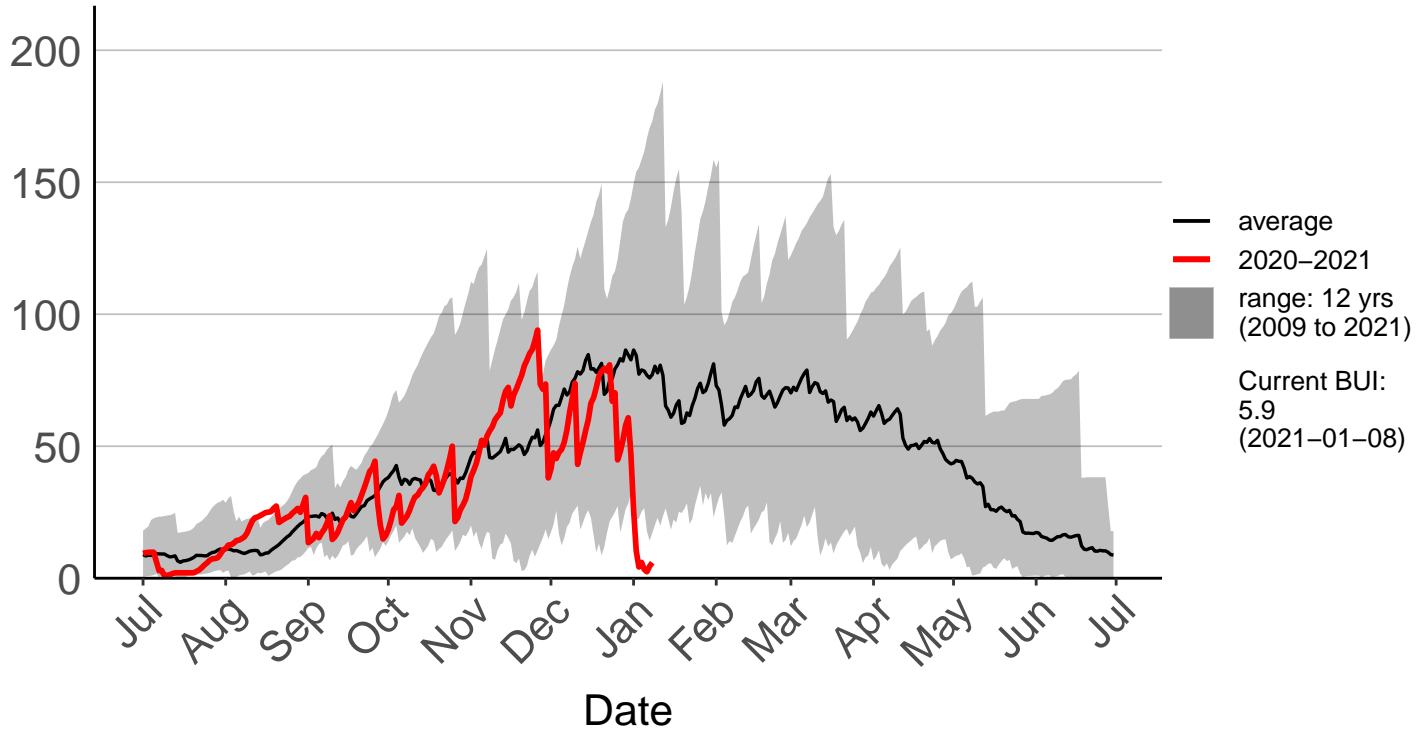

Buckland's Raws

Butchers Dam Raws

Clyde 2 Ews

Cromwell Ews

Dansey Pass Raws

Dunedin Aero SYNOP – DISCONTINUED

Dunedin Raws

Glendhu Raws

Glenledi Raws

Hawea Flat Raws

Herbert Raws

Lauder Ews

Macrae's Raws

Millers Flat Raws

Naseby Forest Raws

Nugget Point Aws – DISCONTINUED