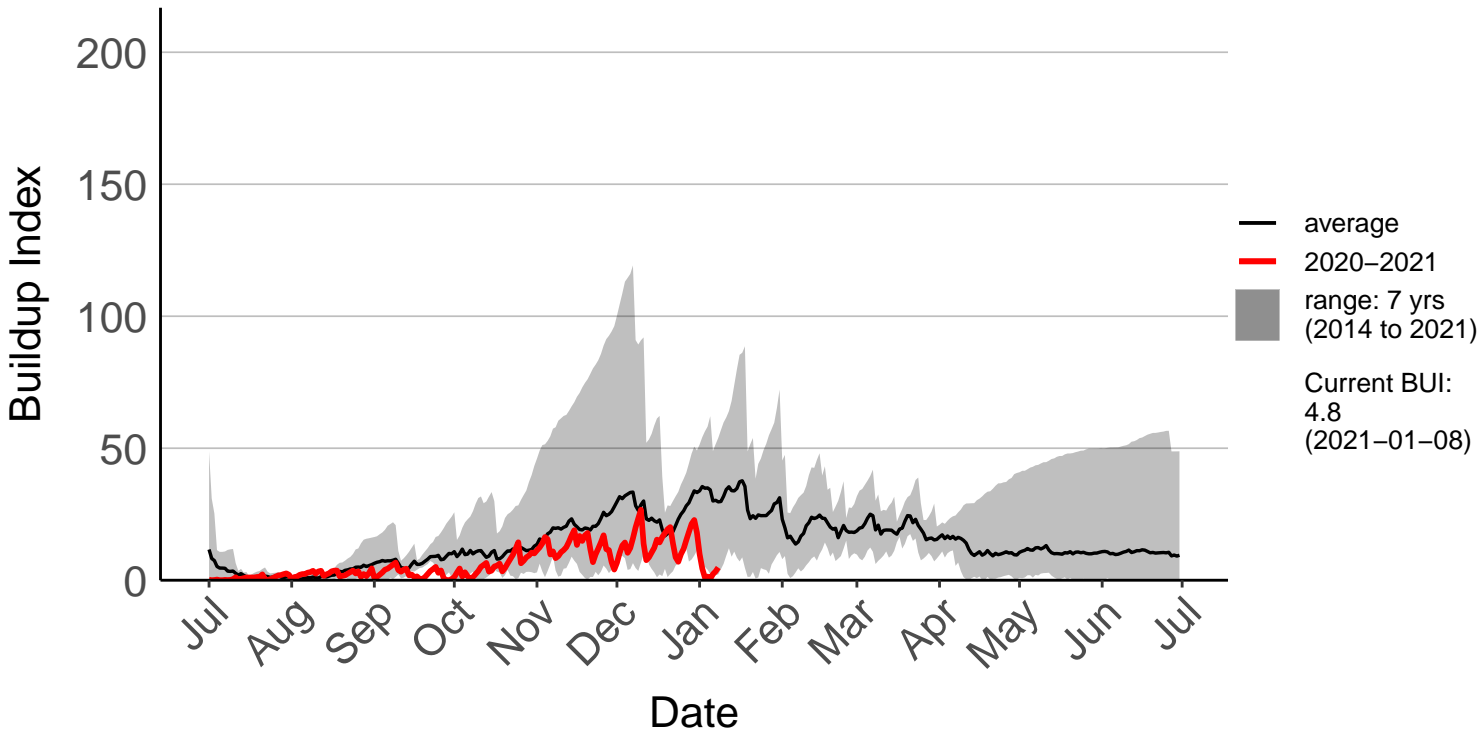

Tapanui Raws

Tara Hills Aws – DISCONTINUED

Toko Mouth Raws

Traquair Raws

Waipahi Raws

Wanaka Aero Aws – DISCONTINUED

Windsor Ews