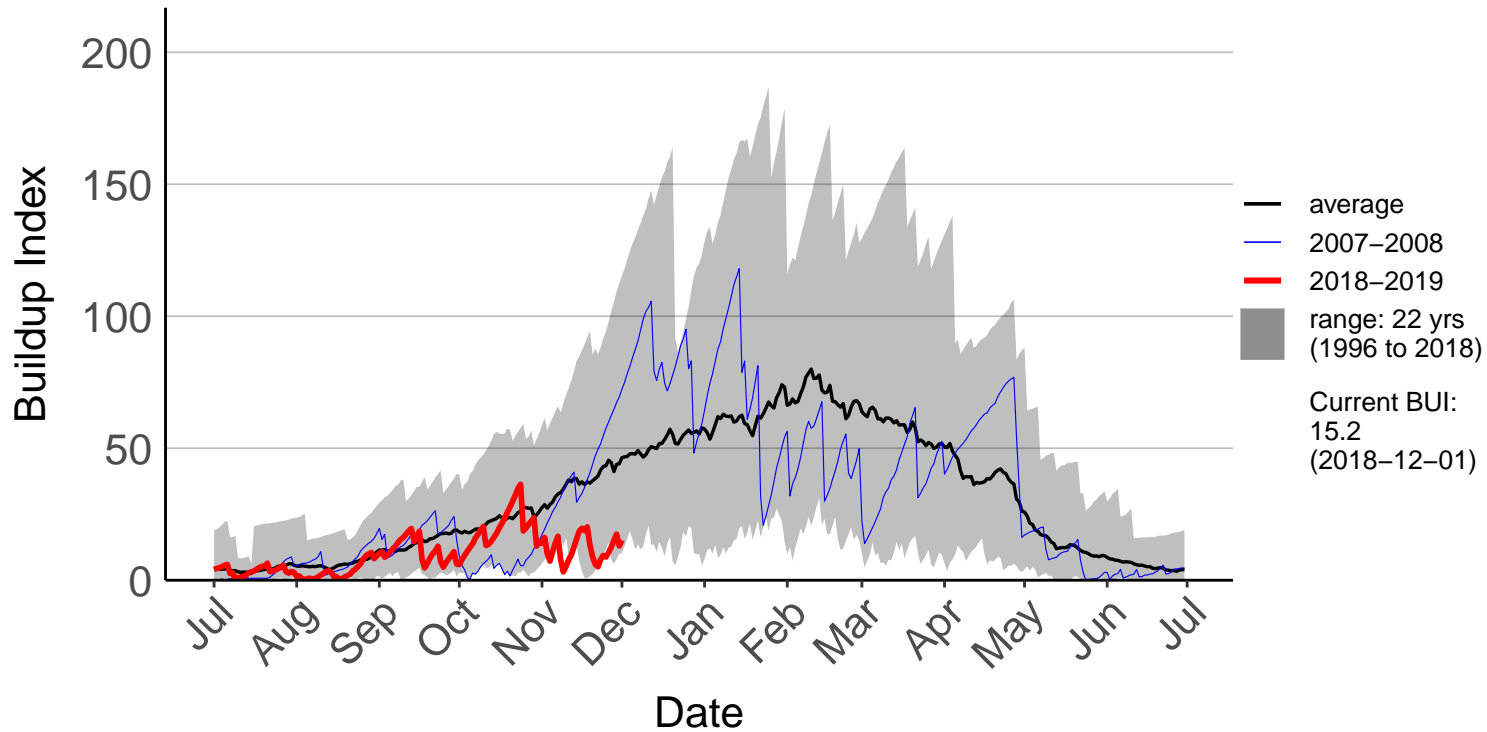

Tapanui Raws

Tara Hills Aws – DISCONTINUED

Toko Mouth Raws

Traquair Raws

Waipahi Raws

Wanaka Aero Aws – DISCONTINUED

Windsor Ews