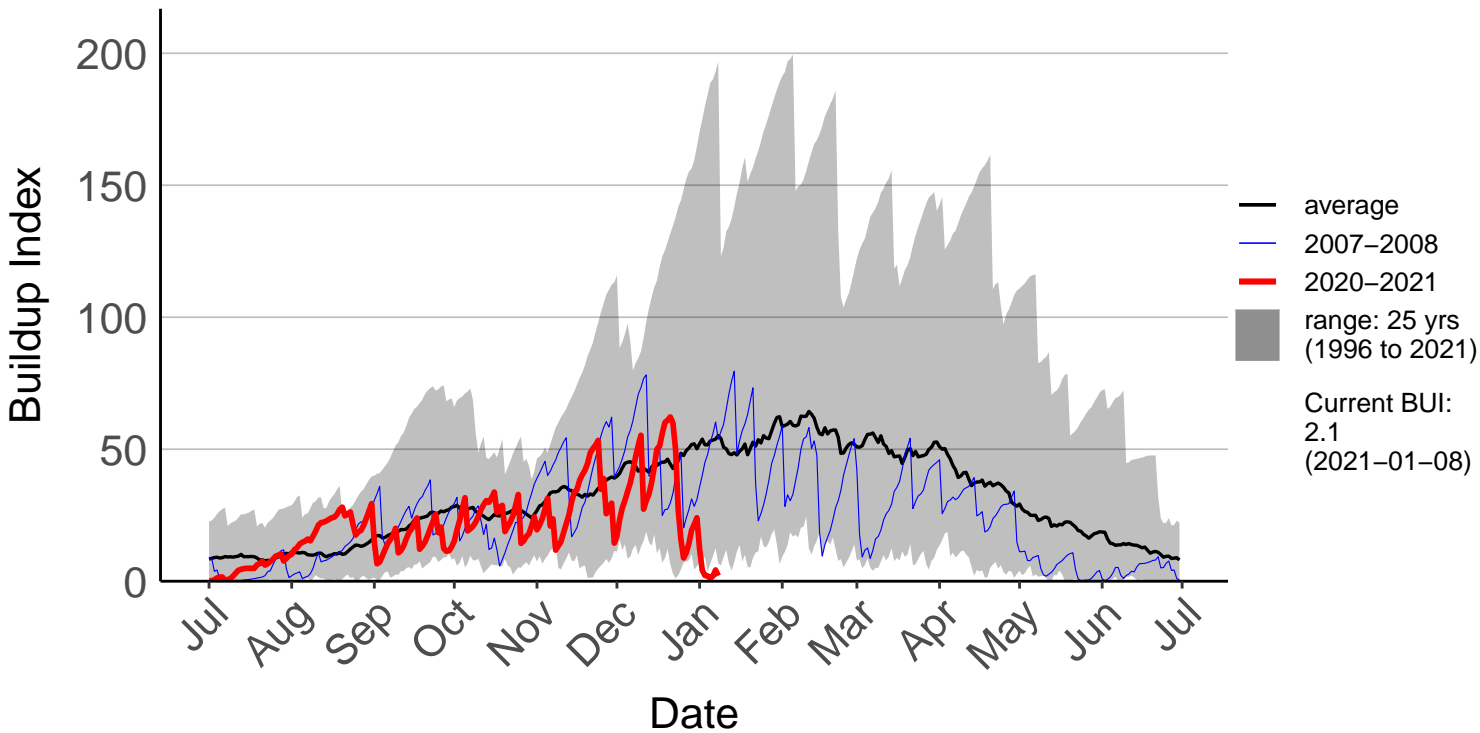

Buckland's Raws

Butchers Dam Raws

Clyde 2 Ews

Cromwell Ews

Dansey Pass Raws

Dunedin Aero SYNOP – DISCONTINUED

Dunedin Raws

Glendhu Raws

Glenledi Raws

Hawea Flat Raws

Herbert Raws

Lauder Ews

Macrae's Raws

Millers Flat Raws

Naseby Forest Raws

Nugget Point Aws – DISCONTINUED