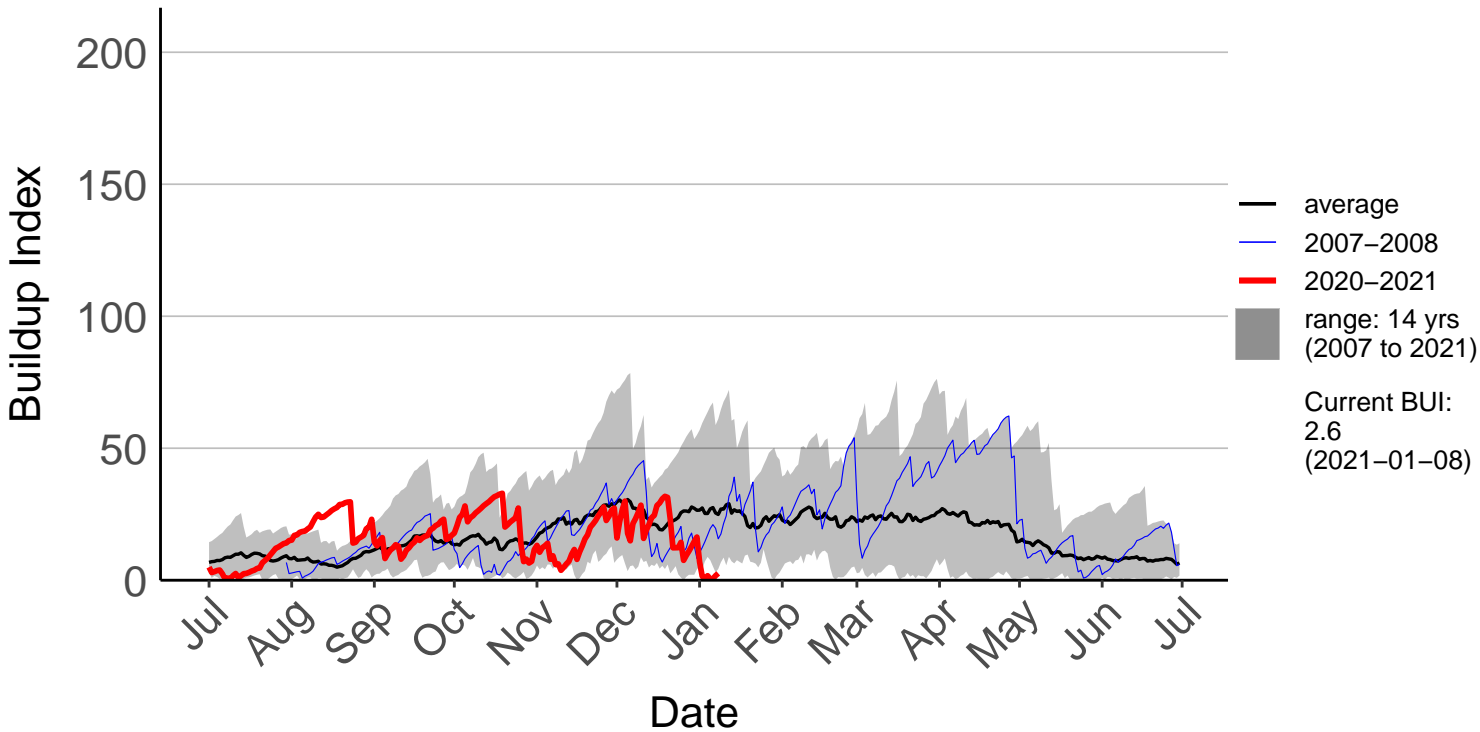

Buckland's Raws

Butchers Dam Raws

Clyde 2 Ews

Cromwell Ews

Dansey Pass Raws

Dunedin Aero SYNOP – DISCONTINUED

Dunedin Raws

Glendhu Raws

Glenledi Raws

Hawea Flat Raws

Herbert Raws

Lauder Ews

Macrae's Raws

Millers Flat Raws

Naseby Forest Raws

Nugget Point Aws – DISCONTINUED