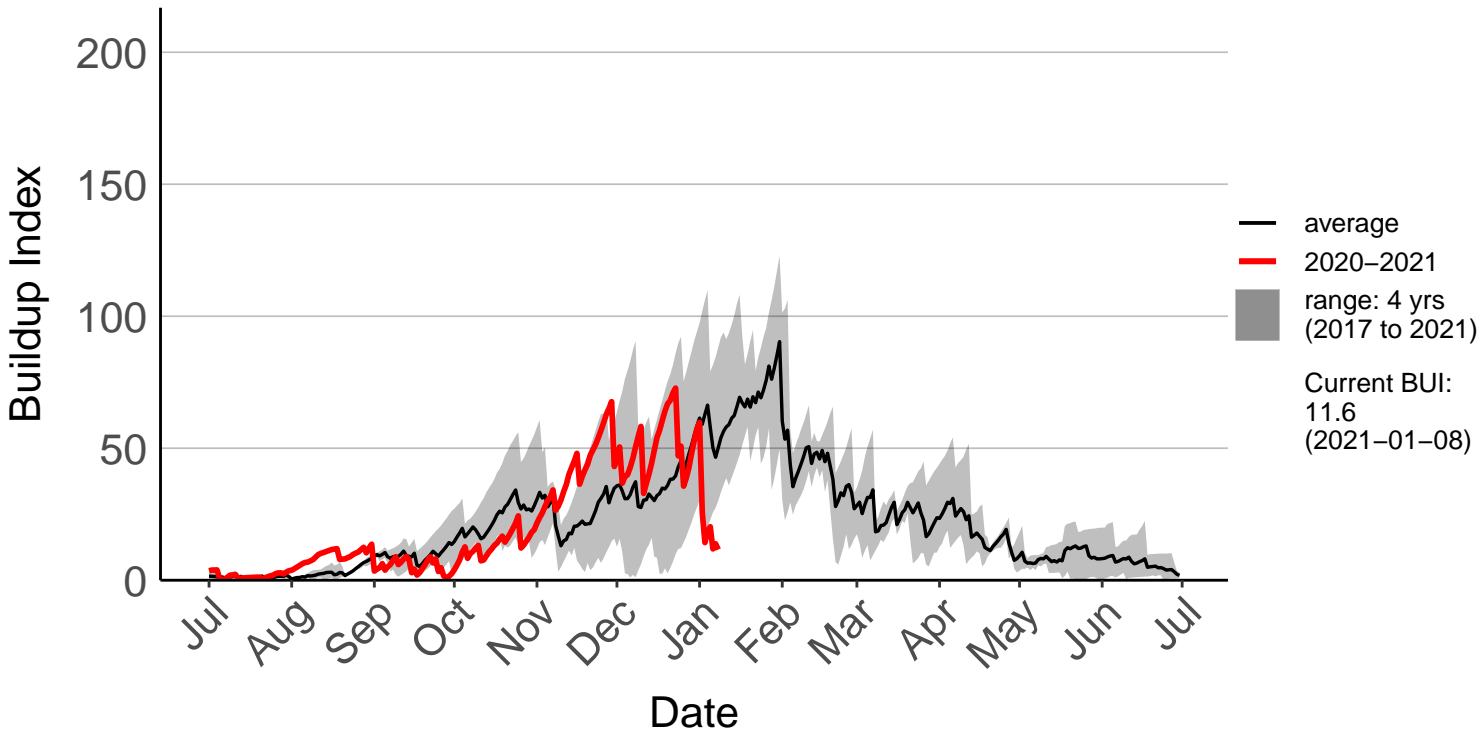

Hawea Flat Raws