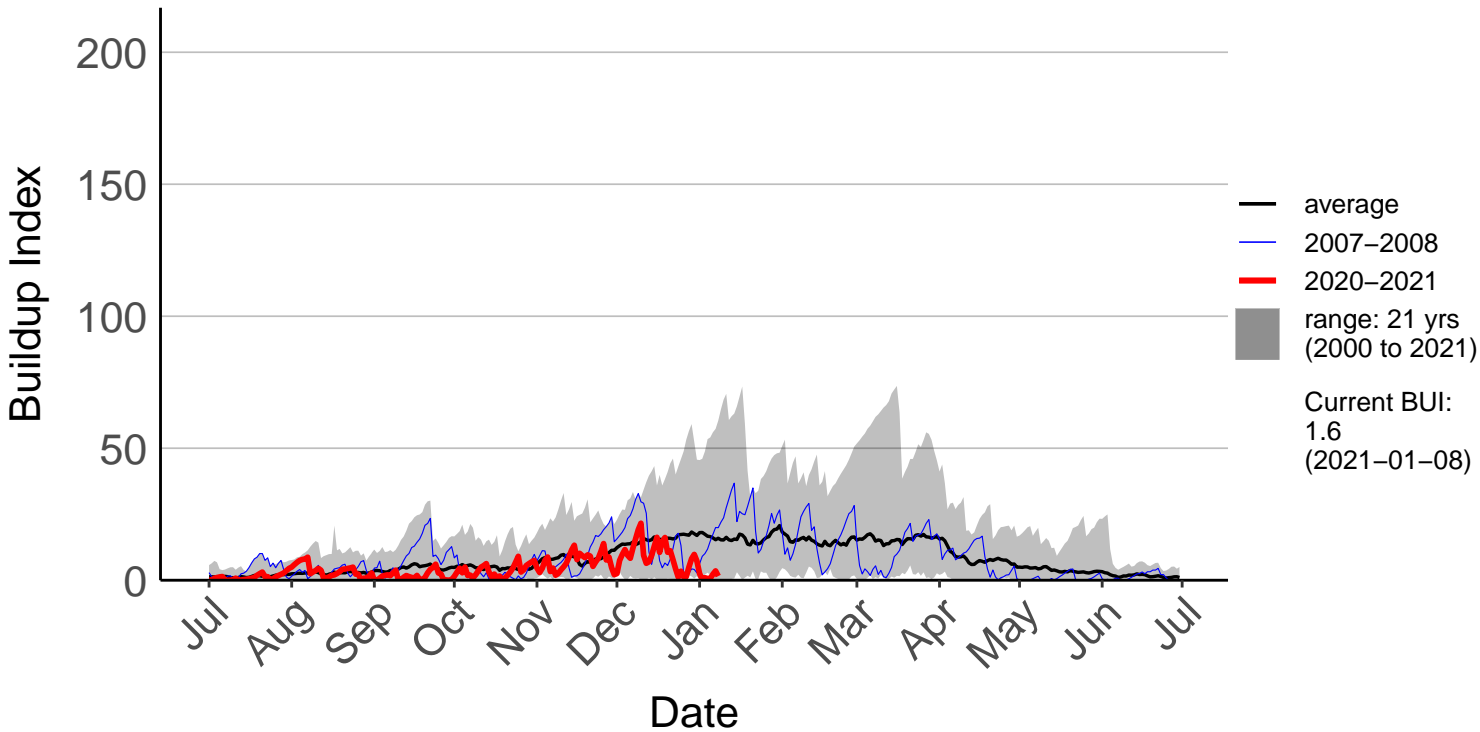

Buckland's Raws

Butchers Dam Raws

Clyde 2 Ews

Cromwell Ews

Dansey Pass Raws

Dunedin Aero SYNOP – DISCONTINUED

Dunedin Raws

Glendhu Raws

Glenledi Raws

Hawea Flat Raws

Herbert Raws

Lauder Ews

Macrae's Raws

Millers Flat Raws

Naseby Forest Raws

Nugget Point Aws – DISCONTINUED