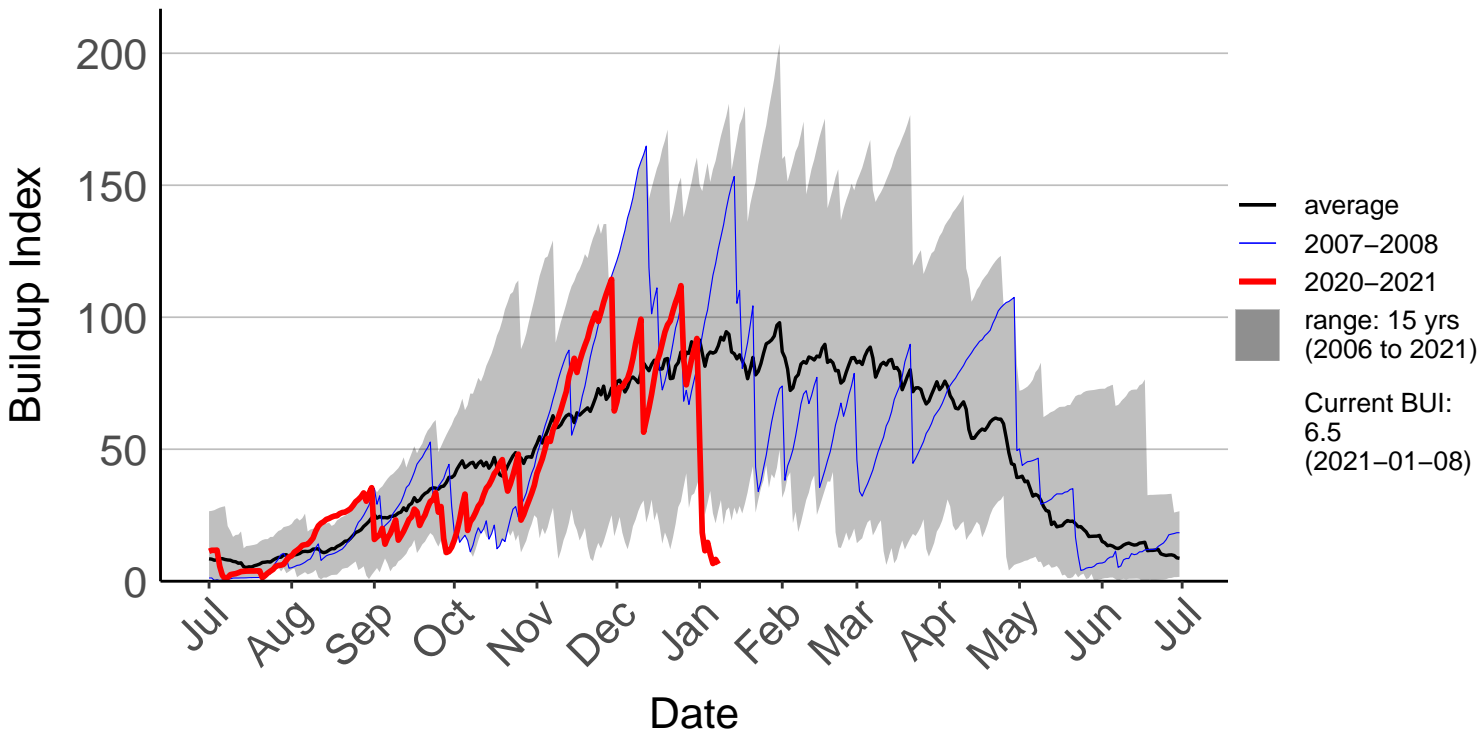

Buckland's Raws

Butchers Dam Raws

Clyde 2 Ews

Cromwell Ews

Dansey Pass Raws

Dunedin Aero SYNOP – DISCONTINUED

Dunedin Raws

Glendhu Raws

Glenledi Raws

Hawea Flat Raws

Herbert Raws

Lauder Ews

Macrae's Raws

Millers Flat Raws

Naseby Forest Raws

Nugget Point Aws – DISCONTINUED