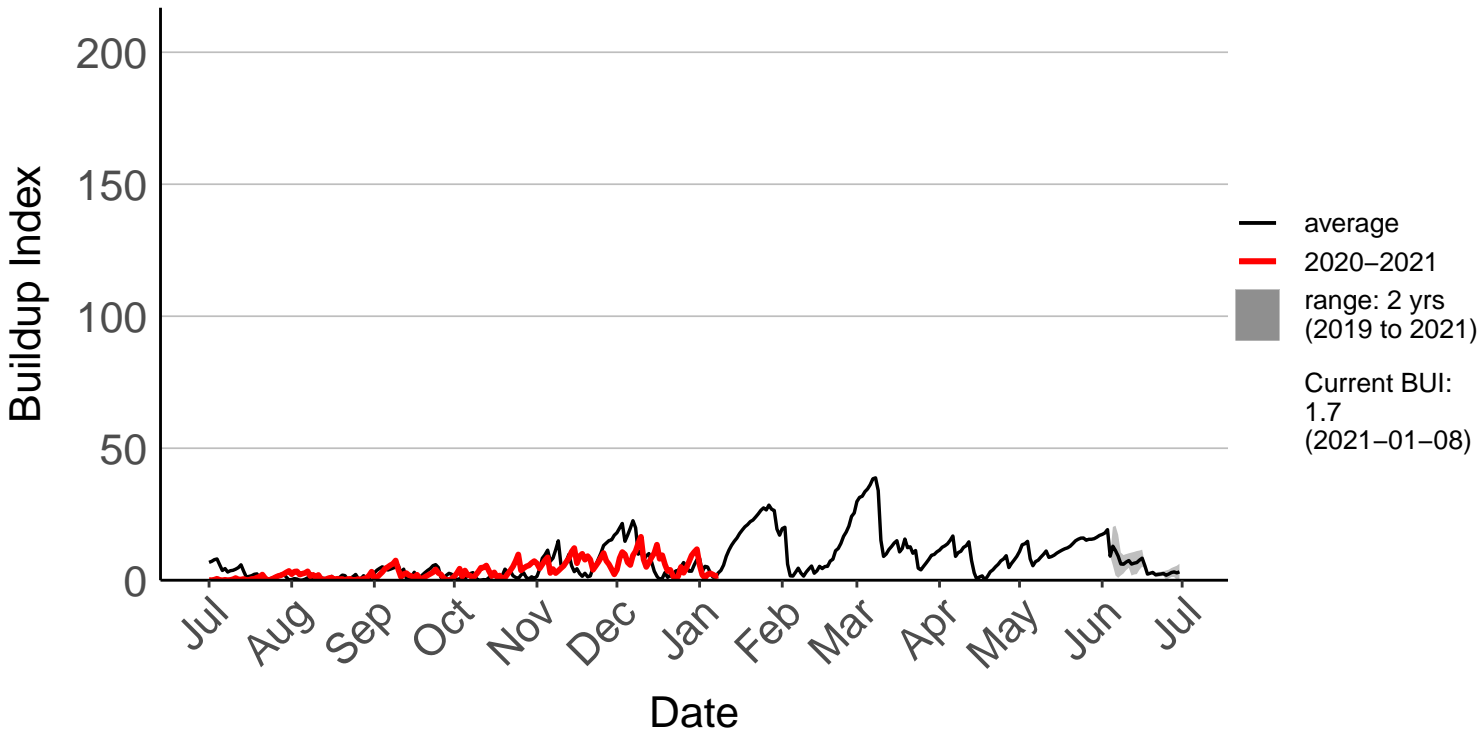

Toko Mouth Raws