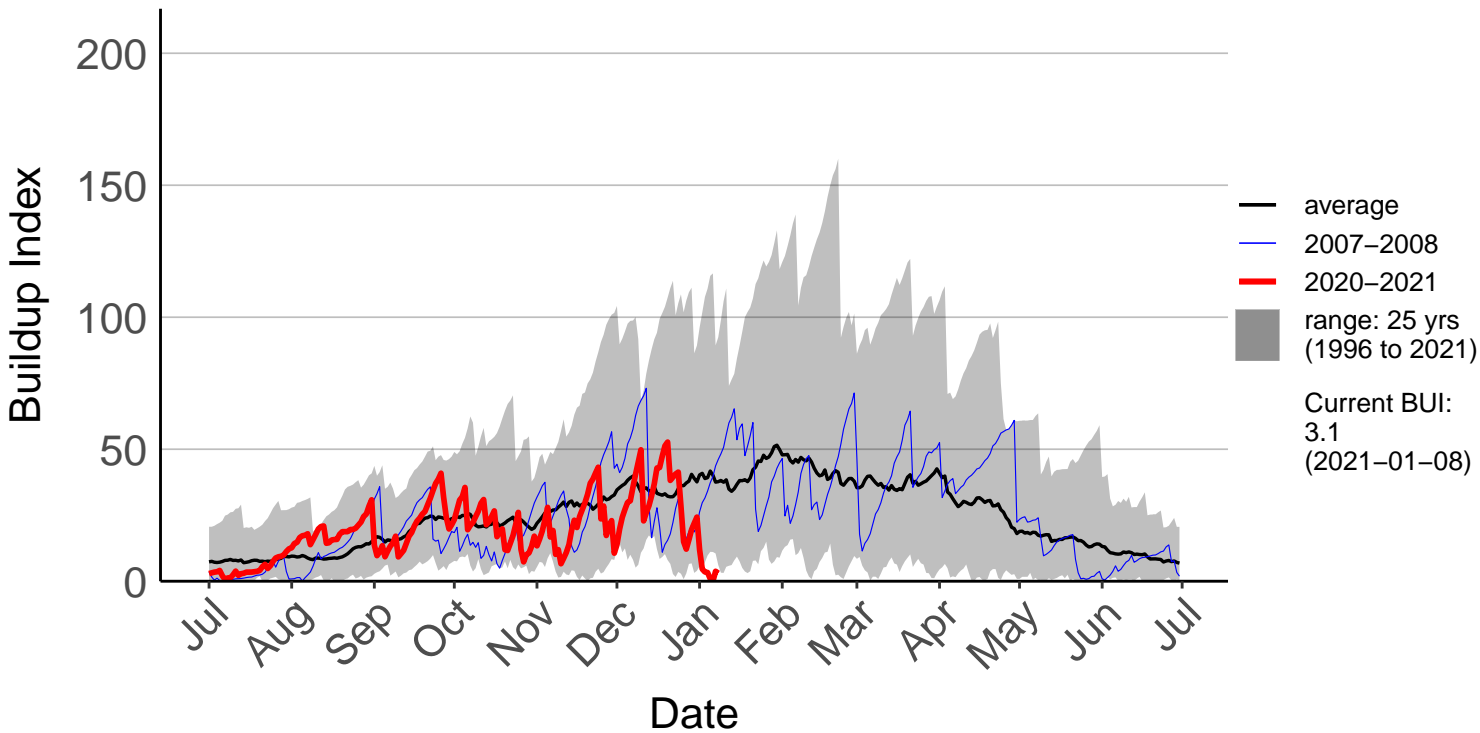

Glenledi Raws

Hawea Flat Raws

Herbert Raws

Lauder Ews

Macrae's Raws

Millers Flat Raws

Naseby Forest Raws

Nugget Point Aws – DISCONTINUED

Oamaru Airport Aws – DISCONTINUED

Oamaru Aws – DISCONTINUED

Oamaru North Raws

Otematata Raws

Queenstown Aero Raws

Queenstown Aero SYNOP – DISCONTINUED

Ranfurly Ews

Rock And Pillar Raws

Tapanui Raws

Tara Hills Aws – DISCONTINUED

Toko Mouth Raws

Traquair Raws

Waipahi Raws

Wanaka Aero Aws – DISCONTINUED

Windsor Ews