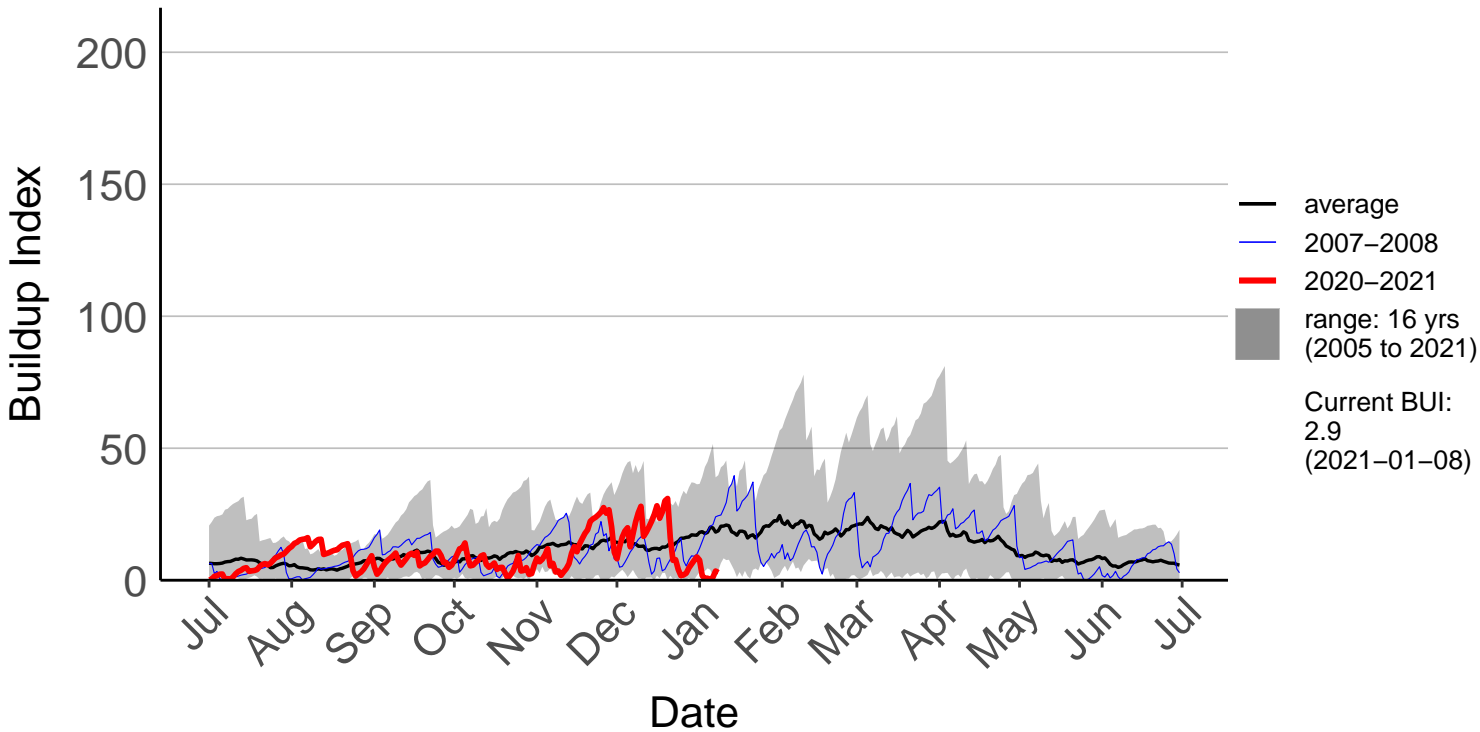

Buckland's Raws

Butchers Dam Raws

Clyde 2 Ews

Cromwell Ews

Dansey Pass Raws

Dunedin Aero SYNOP – DISCONTINUED

Dunedin Raws

Glendhu Raws

Glenledi Raws

Hawea Flat Raws

Herbert Raws

Lauder Ews

Macrae's Raws

Millers Flat Raws

Naseby Forest Raws

Nugget Point Aws – DISCONTINUED