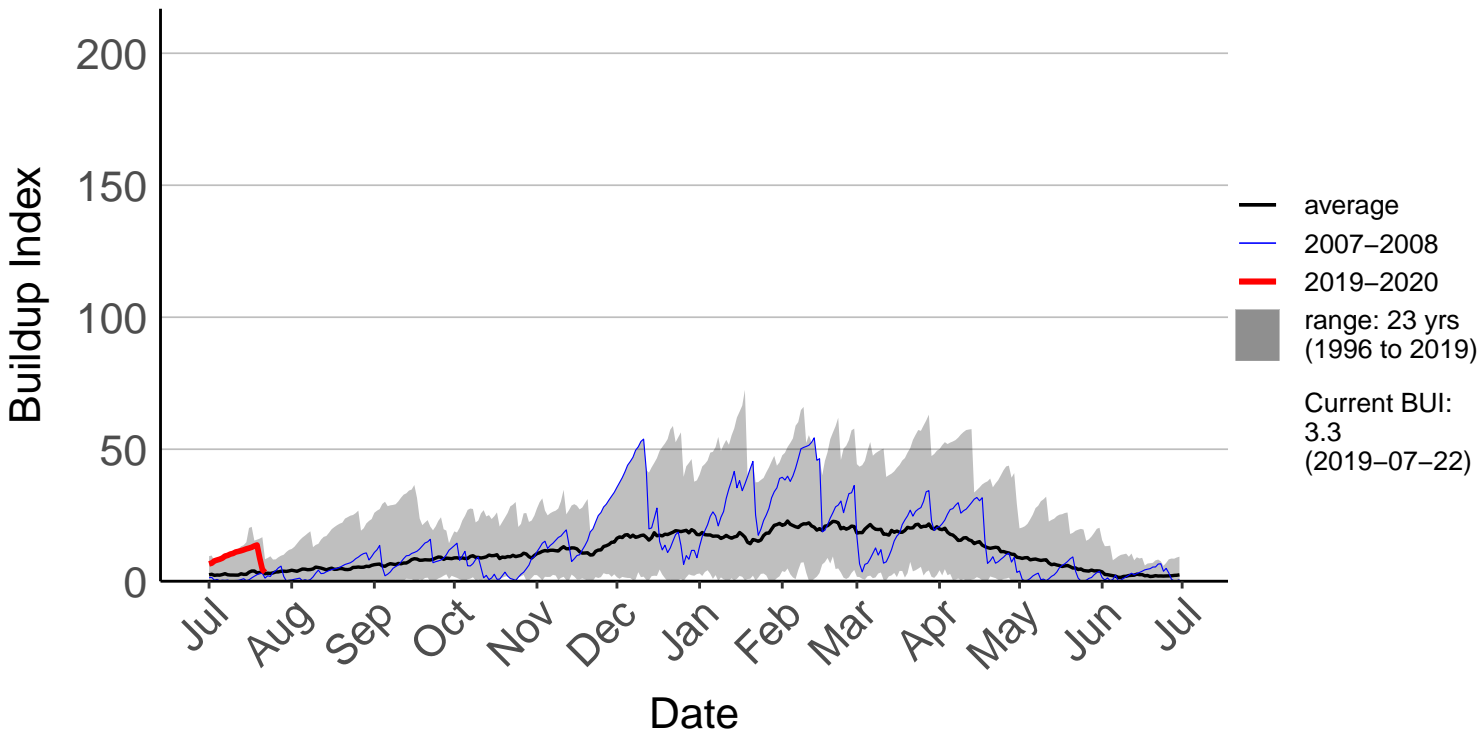

Buckland's Raws

Butchers Dam Raws

Clyde 2 Ews

Cromwell Ews

Dansey Pass Raws

Dunedin Aero SYNOP – DISCONTINUED

Dunedin Raws

Glendhu Raws

Glenledi Raws

Hawea Flat Raws

Herbert Raws

Lauder Ews

Macrae's Raws

Millers Flat Raws

Naseby Forest Raws

Nugget Point Aws – DISCONTINUED