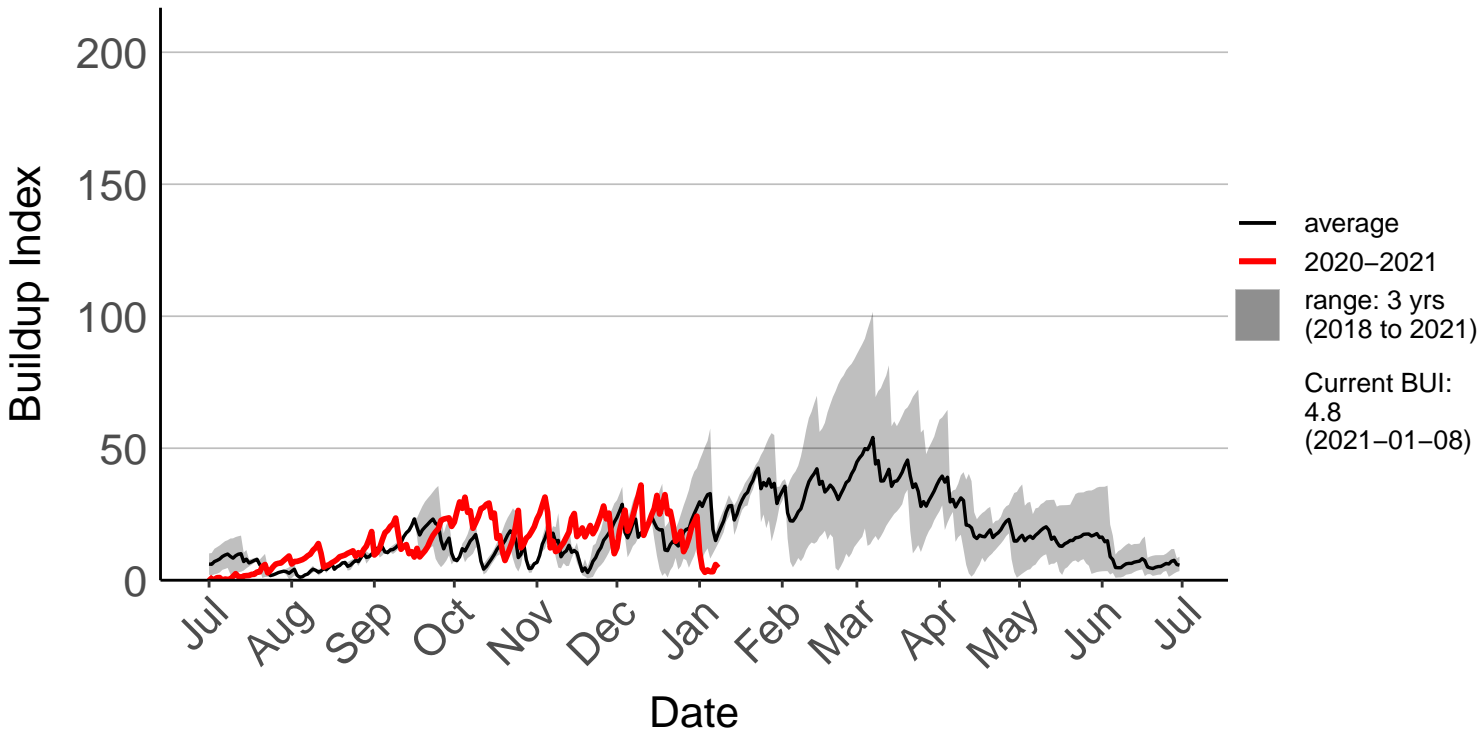

Buckland's Raws

Butchers Dam Raws

Clyde 2 Ews

Cromwell Ews

Dansey Pass Raws

Dunedin Aero SYNOP – DISCONTINUED

Dunedin Raws

Glendhu Raws

Glenledi Raws

Hawea Flat Raws

Herbert Raws

Lauder Ews

Macrae's Raws

Millers Flat Raws

Naseby Forest Raws

Nugget Point Aws – DISCONTINUED