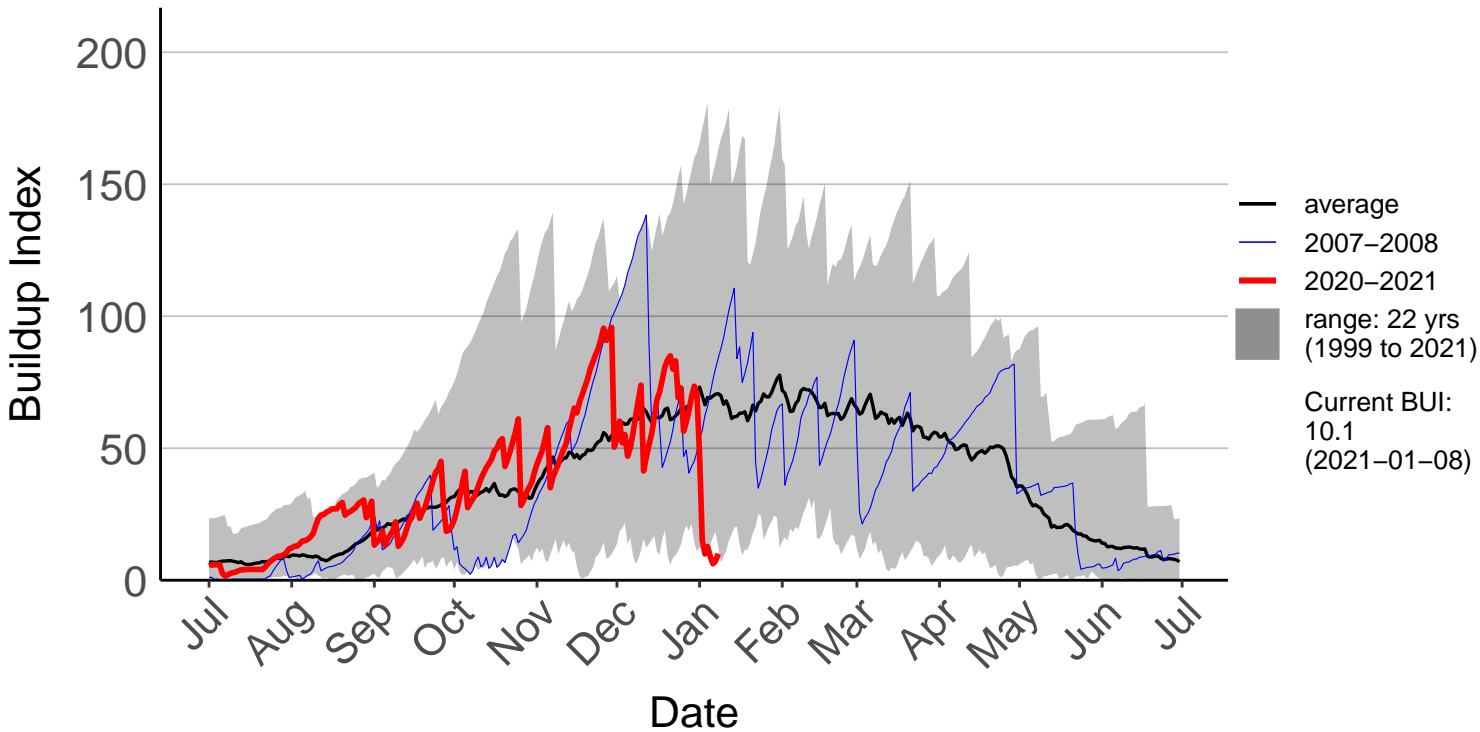

Buckland's Raws

Butchers Dam Raws

Clyde 2 Ews

Cromwell Ews

Dansey Pass Raws

Dunedin Aero SYNOP – DISCONTINUED

Dunedin Raws

Glendhu Raws

Glenledi Raws

Hawea Flat Raws

Herbert Raws

Lauder Ews

Macrae's Raws

Millers Flat Raws

Naseby Forest Raws

Nugget Point Aws – DISCONTINUED