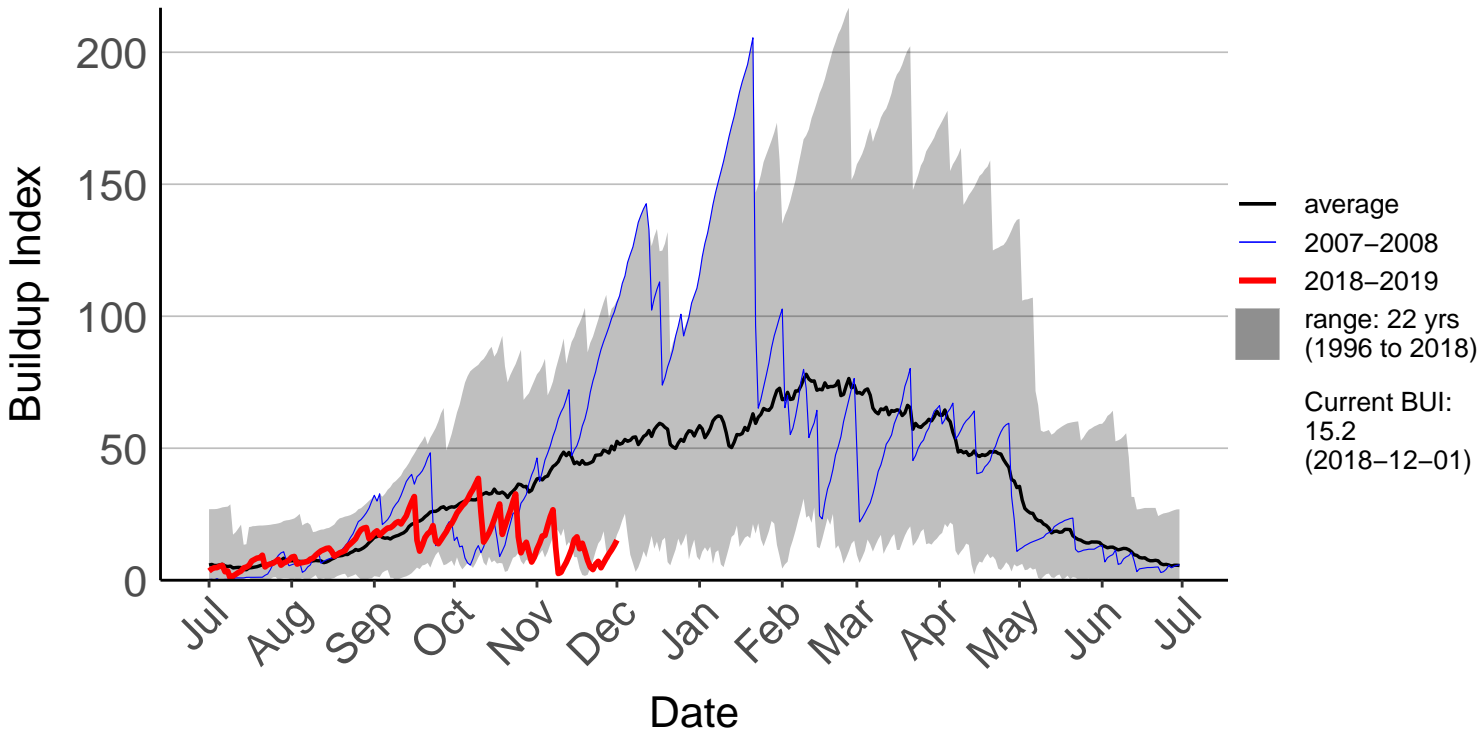

Tara Hills Aws – DISCONTINUED