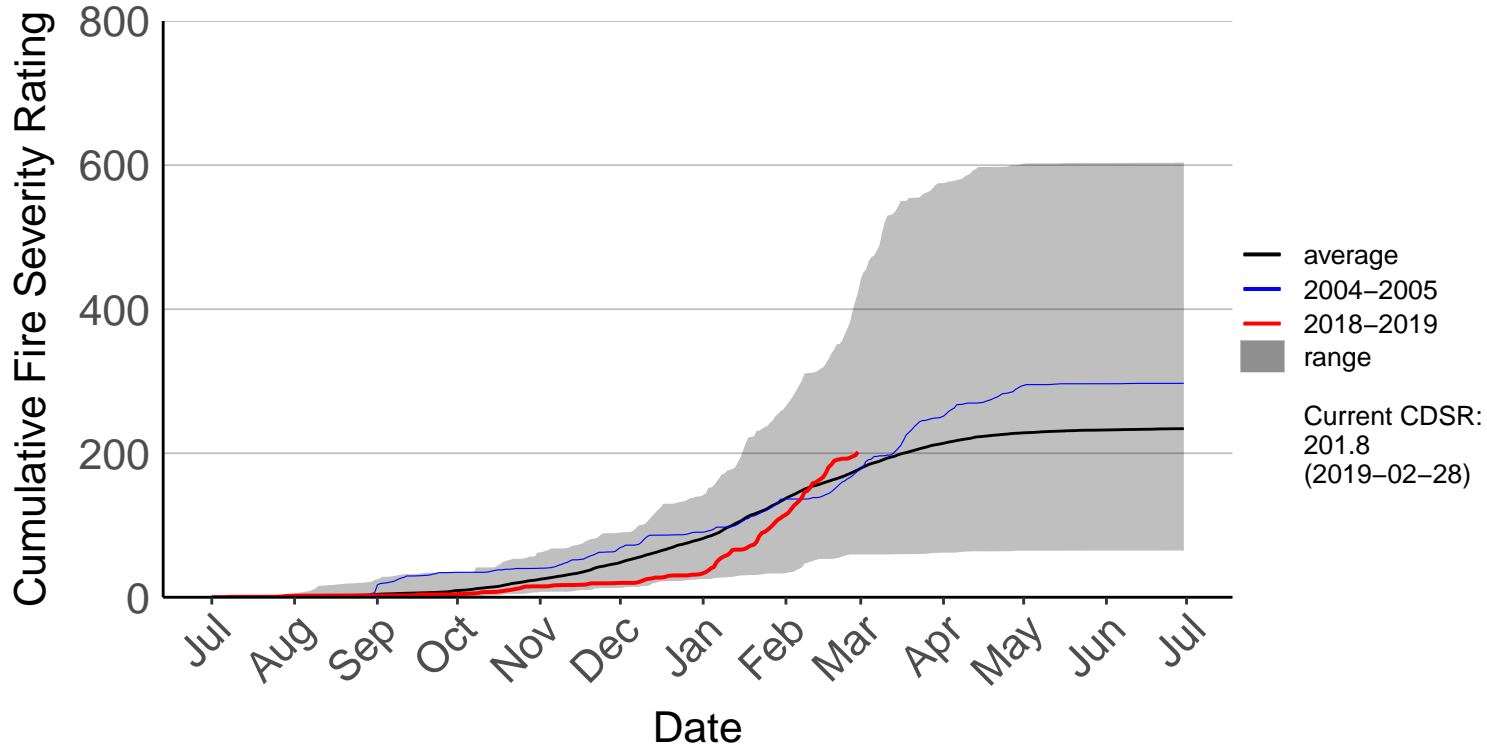

Clevedon Coast Raws

Cornwallis Depot Raws

Great Barrier Island Raws

Kaipara Raws

Cumulative Fire Severity Rating

800
600
400
200
0

- average
- 2004–2005
- 2018–2019
- range

Current CDSR:
345.9
(2019-02-28)

Date

Jul Aug Sep Oct Nov Dec Jan Feb Mar Apr May Jun Jul

Mahurangi Forest Raws

Cumulative Fire Severity Rating

- average
- 2004–2005
- 2018–2019
- range

Current CDSR:
68.9
(2019-02-28)

Patumahoe Raws

Cumulative Fire Severity Rating

800
600
400
200
0

- average
- 2004–2005
- 2018–2019
- range

Current CDSR:
220.2
(2019-02-28)

Date

Jul Aug Sep Oct Nov Dec Jan Feb Mar Apr May Jun Jul

Waharau Raws

Cumulative Fire Severity Rating

800
600
400
200
0