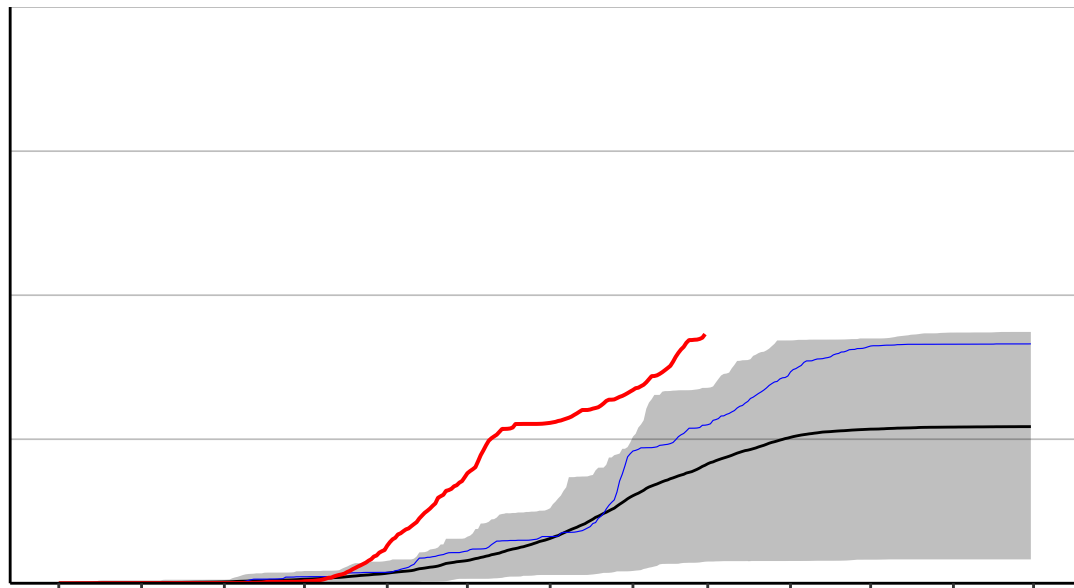

Clevedon Coast Raws

Cornwallis Depot Raws

Great Barrier Island Raws

Kaipara Raws

Cumulative Fire Severity Rating

800
600
400
200
0

- average
- 2004–2005
- 2018–2019
- range

Current CDSR:
345.9
(2019-02-28)

Date

Jul Aug Sep Oct Nov Dec Jan Feb Mar Apr May Jun Jul

Mahurangi Forest Raws

Cumulative Fire Severity Rating

- average
- 2004–2005
- 2018–2019
- range

Current CDSR:
68.9
(2019-02-28)

Patumahoe Raws

Cumulative Fire Severity Rating

800
600
400
200
0

- average
- 2004–2005
- 2018–2019
- range

Current CDSR:
220.2
(2019-02-28)

Date

Jul Aug Sep Oct Nov Dec Jan Feb Mar Apr May Jun Jul

Waharau Raws

Cumulative Fire Severity Rating

800
600
400
200
0