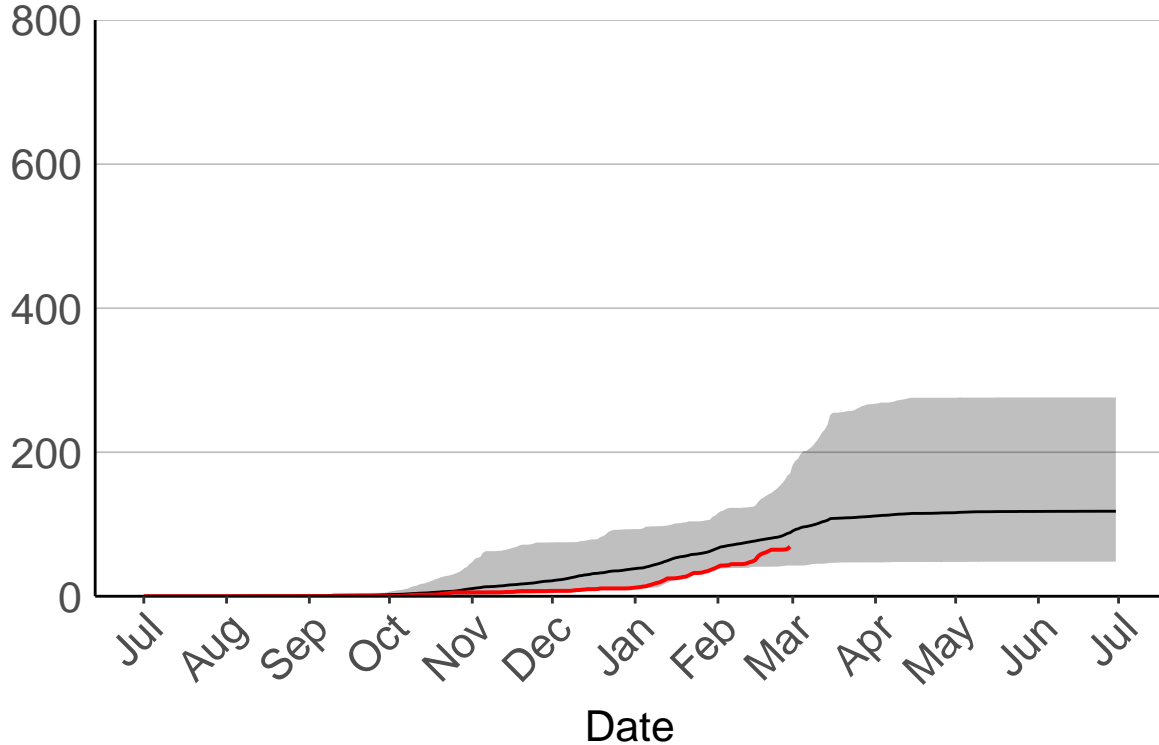

Clevedon Coast Raws

Cornwallis Depot Raws

Great Barrier Island Raws

Kaipara Raws

Cumulative Fire Severity Rating

800
600
400
200
0

- average
- 2004–2005
- 2018–2019
- range

Current CDSR:
345.9
(2019-02-28)

Date

Jul Aug Sep Oct Nov Dec Jan Feb Mar Apr May Jun Jul

Mahurangi Forest Raws

Cumulative Fire Severity Rating

- average
- 2004–2005
- 2018–2019
- range

Current CDSR:
68.9
(2019-02-28)

Patumahoe Raws

Cumulative Fire Severity Rating

800
600
400
200
0

- average
- 2004–2005
- 2018–2019
- range

Current CDSR:
220.2
(2019-02-28)

Date

Jul Aug Sep Oct Nov Dec Jan Feb Mar Apr May Jun Jul

Waharau Raws

Cumulative Fire Severity Rating

800
600
400
200
0