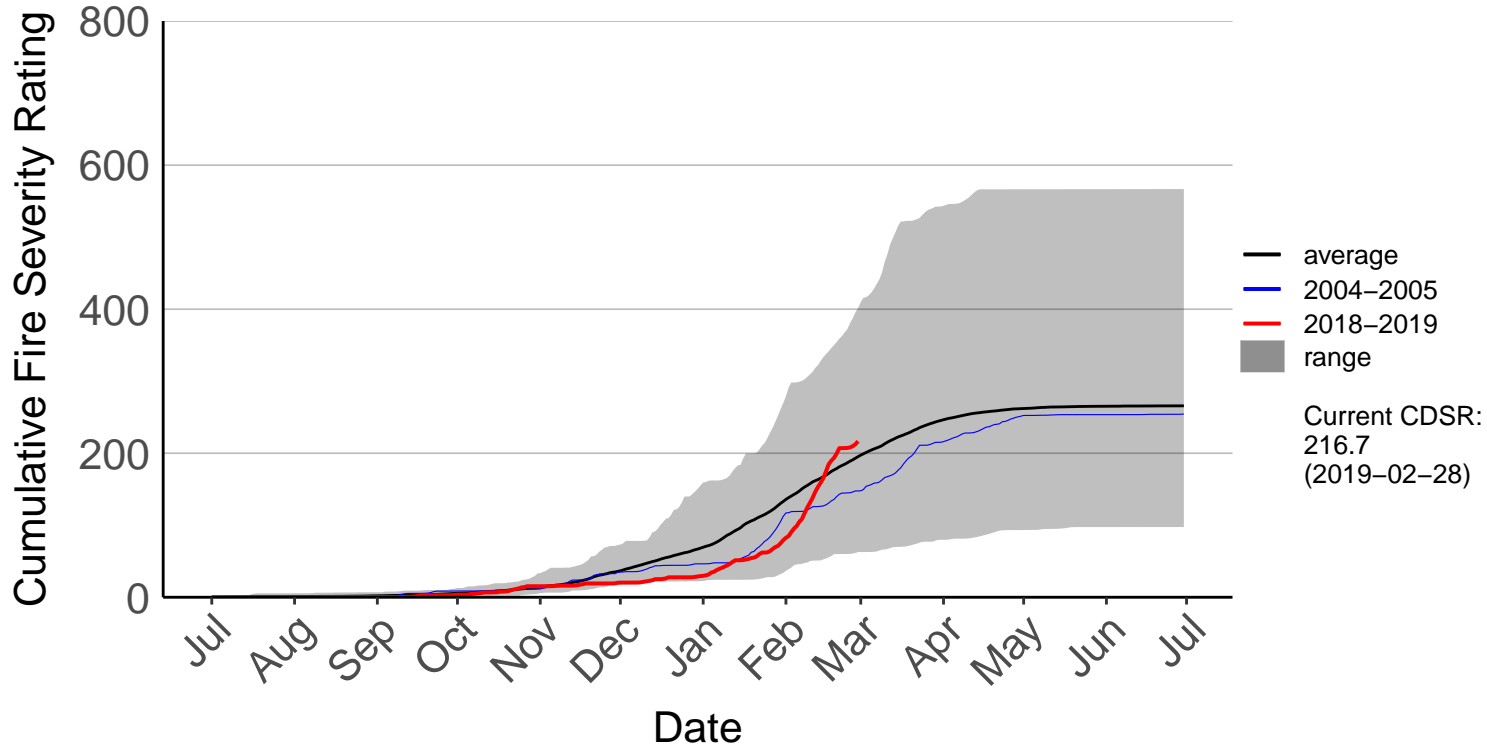

Clevedon Coast Raws

Cornwallis Depot Raws

Great Barrier Island Raws

Kaipara Raws

Cumulative Fire Severity Rating

800
600
400
200
0

- average
- 2004–2005
- 2018–2019
- range

Current CDSR:
345.9
(2019-02-28)

Date

Jul Aug Sep Oct Nov Dec Jan Feb Mar Apr May Jun Jul

Mahurangi Forest Raws

Cumulative Fire Severity Rating

- average
- 2004–2005
- 2018–2019
- range

Current CDSR:
68.9
(2019-02-28)

Patumahoe Raws

Cumulative Fire Severity Rating

800
600
400
200
0

- average
- 2004–2005
- 2018–2019
- range

Current CDSR:
220.2
(2019-02-28)

Date

Jul Aug Sep Oct Nov Dec Jan Feb Mar Apr May Jun Jul

Waharau Raws

Cumulative Fire Severity Rating

800
600
400
200
0