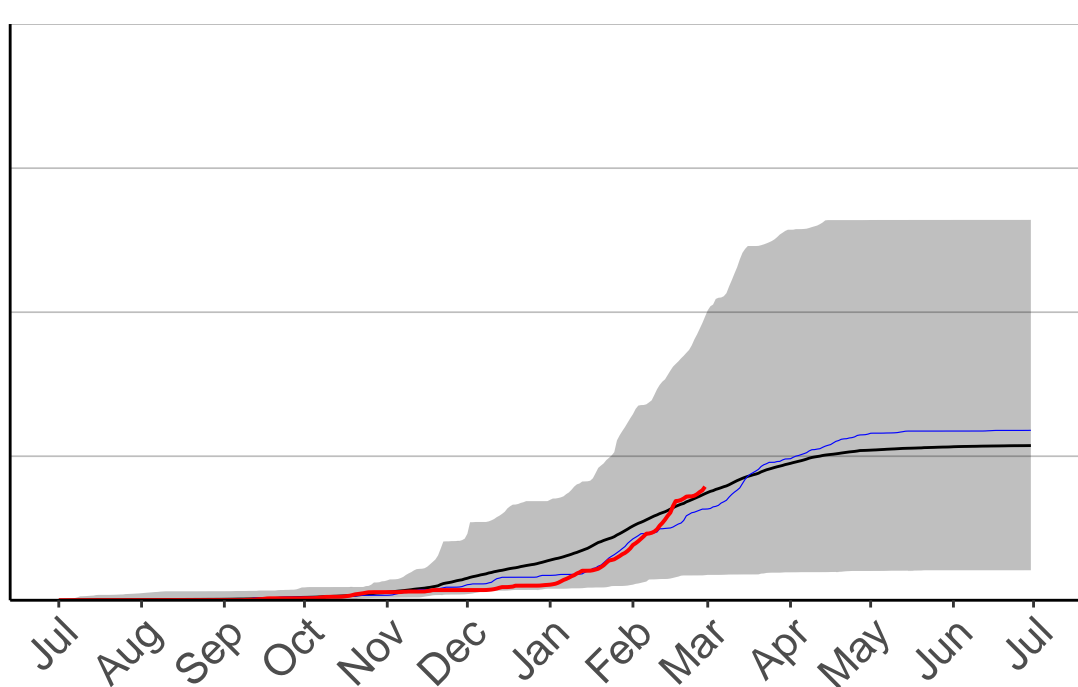

Clevedon Coast Raws

Cornwallis Depot Raws

Great Barrier Island Raws

Kaipara Raws

Cumulative Fire Severity Rating

800
600
400
200
0

- average
- 2004–2005
- 2018–2019
- range

Current CDSR:
345.9
(2019-02-28)

Date

Jul Aug Sep Oct Nov Dec Jan Feb Mar Apr May Jun Jul

Mahurangi Forest Raws

Cumulative Fire Severity Rating

- average
- 2004–2005
- 2018–2019
- range

Current CDSR:
68.9
(2019-02-28)

Patumahoe Raws

Cumulative Fire Severity Rating

800
600
400
200
0

- average
- 2004–2005
- 2018–2019
- range

Current CDSR:
220.2
(2019-02-28)

Date

Jul Aug Sep Oct Nov Dec Jan Feb Mar Apr May Jun Jul

Waharau Raws

Cumulative Fire Severity Rating

800
600
400
200
0

Jul Aug Sep Oct Nov Dec Jan Feb Mar Apr May Jun Jul

Date

- average
- 2004–2005
- 2018–2019
- range

Current CDSR:
157.7
(2019-02-28)

Woodhill Raws