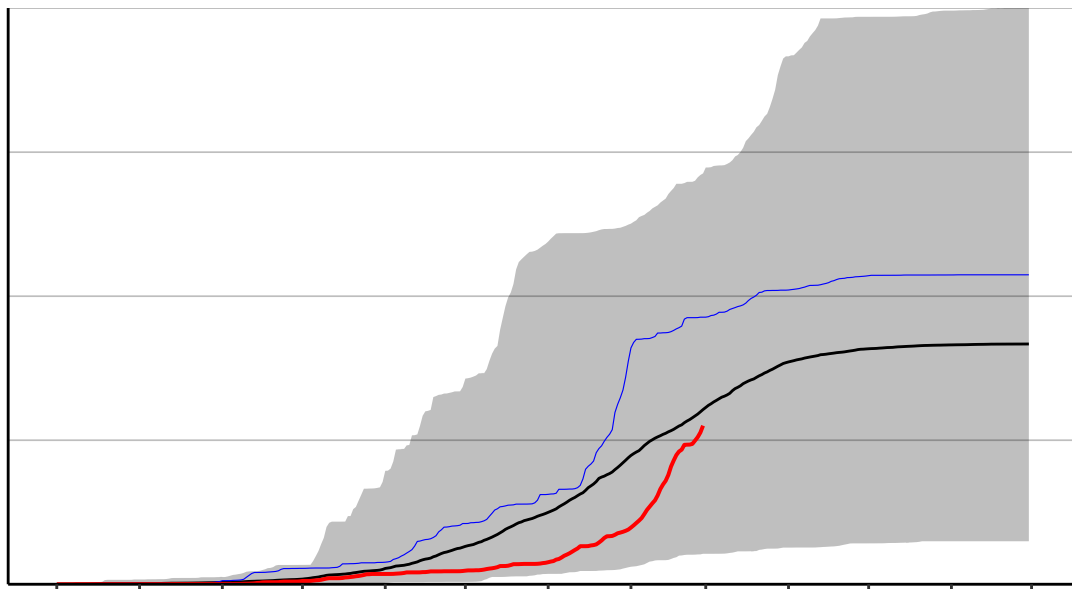

Clevedon Coast Raws

Cornwallis Depot Raws

Great Barrier Island Raws

Kaipara Raws

Cumulative Fire Severity Rating

800
600
400
200
0

- average
- 2004–2005
- 2018–2019
- range

Current CDSR:
345.9
(2019-02-28)

Date

Jul Aug Sep Oct Nov Dec Jan Feb Mar Apr May Jun Jul

Mahurangi Forest Raws

Cumulative Fire Severity Rating

- average
- 2004–2005
- 2018–2019
- range

Current CDSR:
68.9
(2019-02-28)

Patumahoe Raws

Cumulative Fire Severity Rating

800
600
400
200
0

- average
- 2004–2005
- 2018–2019
- range

Current CDSR:
220.2
(2019-02-28)

Date

Jul Aug Sep Oct Nov Dec Jan Feb Mar Apr May Jun Jul

Waharau Raws

Cumulative Fire Severity Rating

800
600
400
200
0