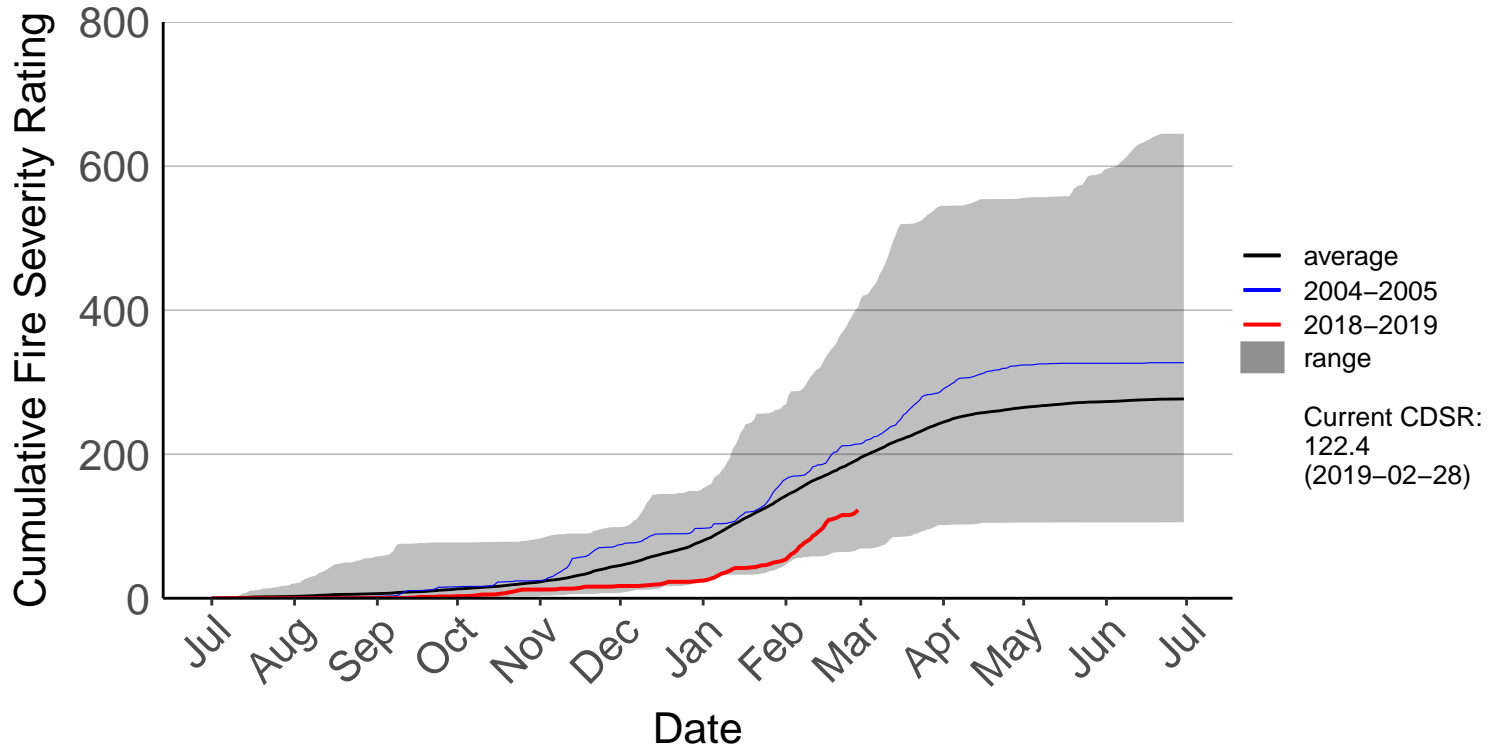

Clevedon Coast Raws

Cornwallis Depot Raws

Great Barrier Island Raws

Kaipara Raws

Cumulative Fire Severity Rating

800
600
400
200
0

- average
- 2004–2005
- 2018–2019
- range

Current CDSR:
345.9
(2019-02-28)

Date

Jul Aug Sep Oct Nov Dec Jan Feb Mar Apr May Jun Jul

Mahurangi Forest Raws

Cumulative Fire Severity Rating

- average
- 2004–2005
- 2018–2019
- range

Current CDSR:
68.9
(2019-02-28)

Patumahoe Raws

Cumulative Fire Severity Rating

800
600
400
200
0

- average
- 2004–2005
- 2018–2019
- range

Current CDSR:
220.2
(2019-02-28)

Date

Jul Aug Sep Oct Nov Dec Jan Feb Mar Apr May Jun Jul

Waharau Raws

Cumulative Fire Severity Rating

800
600
400
200
0