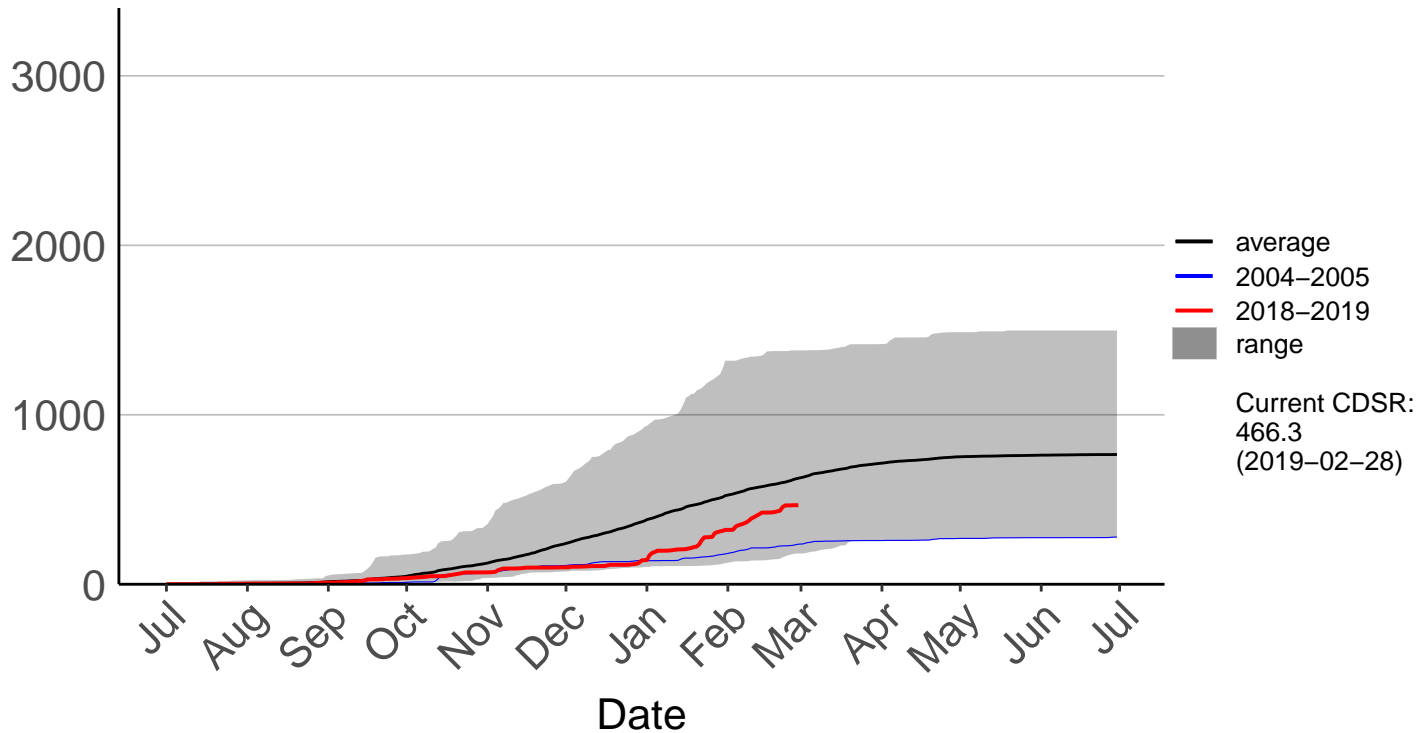

Buckland's Raws

Cumulative Fire Severity Rating

Butchers Dam Raws

Cumulative Fire Severity Rating

- average
- 2004–2005
- 2018–2019
- range

Current CDSR:
718.5
(2019-02-28)

Clyde 2 Ews

Cumulative Fire Severity Rating