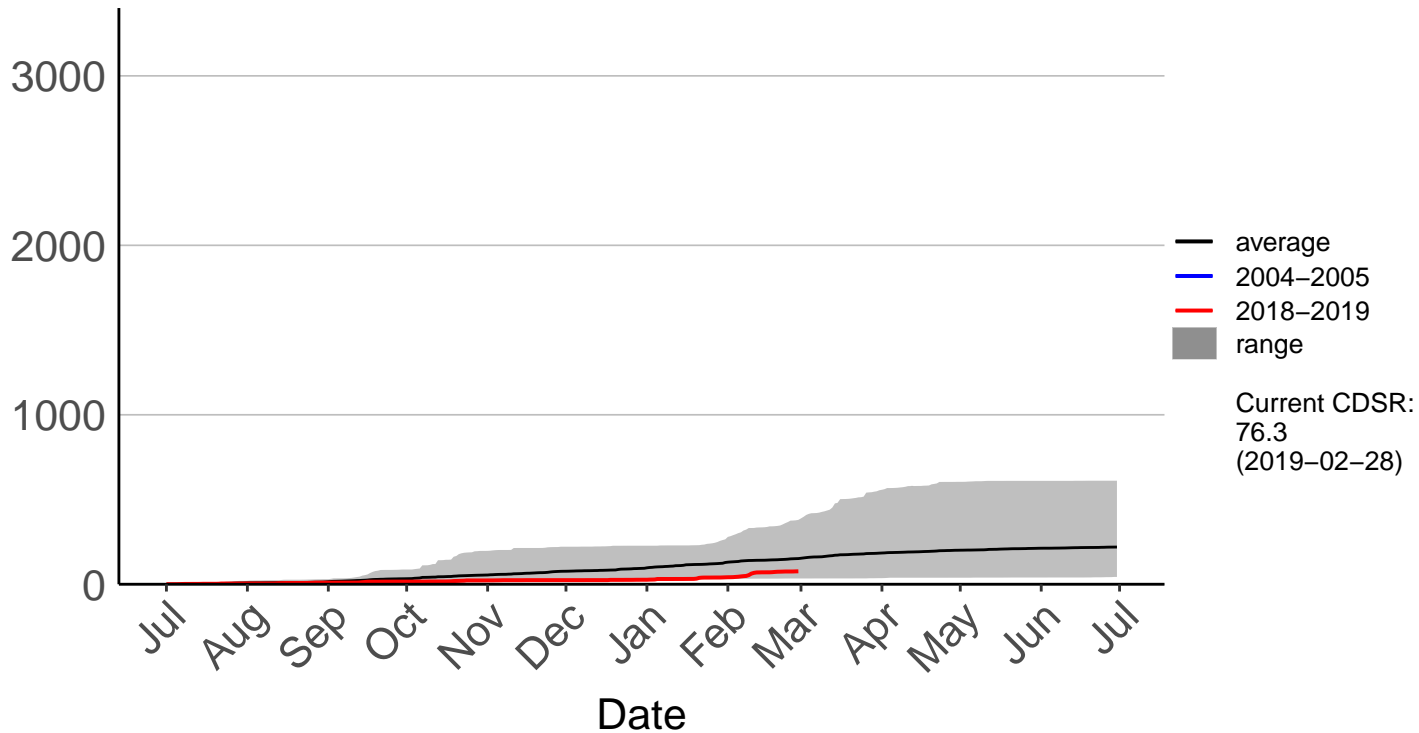

Herbert Raws

Cumulative Fire Severity Rating