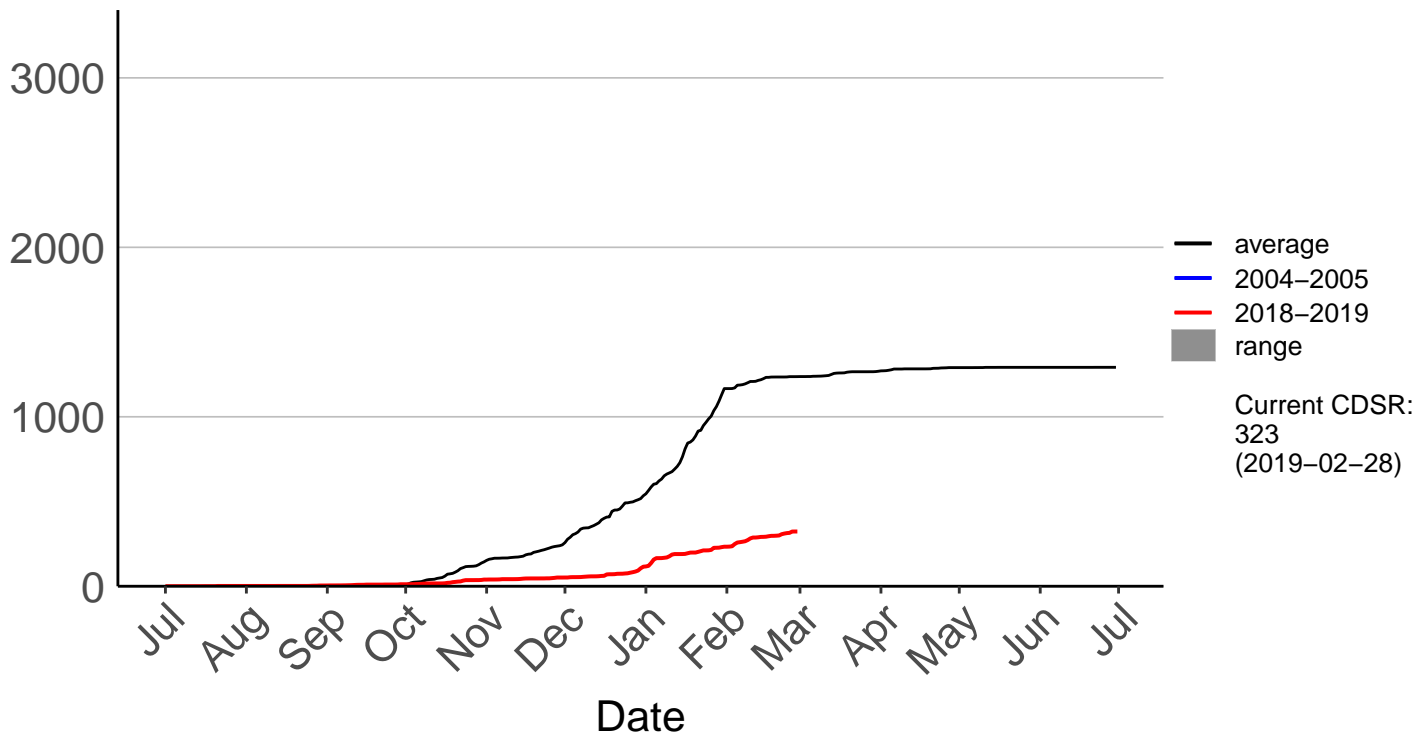

Cumulative Fire Severity Rating

Oamaru North Raws

Cumulative Fire Severity Rating

Otematata Raws

Cumulative Fire Severity Rating

Queenstown Aero Raws

Cumulative Fire Severity Rating

Queenstown Aero SYNOP – DISCONTINUED

Cumulative Fire Severity Rating

- average
- 2004–2005
- 2018–2019
- range

Current CDSR:
58.1
(2018–12–01)

Date

Ranfurly Ews

Cumulative Fire Severity Rating

Rock And Pillar Raws

Cumulative Fire Severity Rating