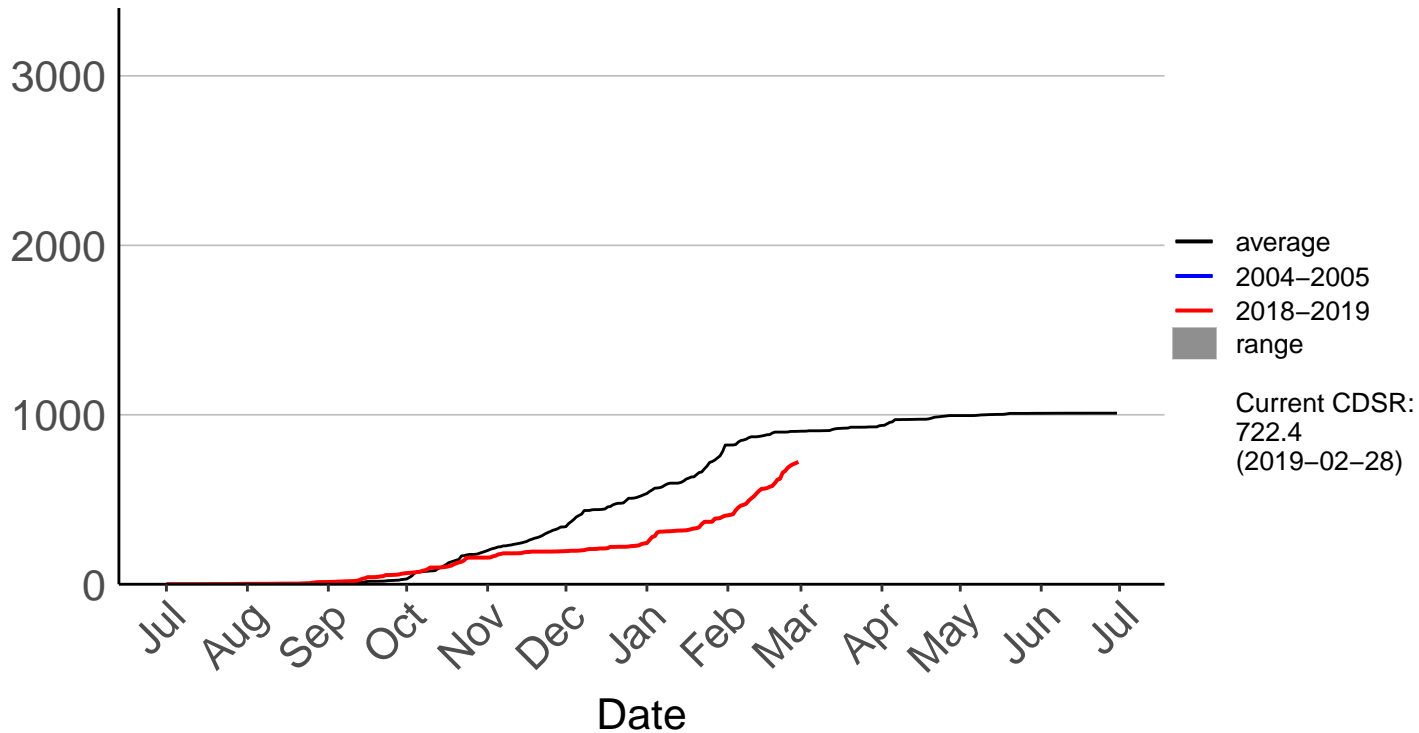

Cumulative Fire Severity Rating

Oamaru North Raws

Cumulative Fire Severity Rating

Otematata Raws

Cumulative Fire Severity Rating

Queenstown Aero Raws

Cumulative Fire Severity Rating

Queenstown Aero SYNOP – DISCONTINUED

Cumulative Fire Severity Rating

- average
- 2004–2005
- 2018–2019
- range

Current CDSR:
58.1
(2018–12–01)

Date

Ranfurly Ews

Cumulative Fire Severity Rating

Rock And Pillar Raws

Cumulative Fire Severity Rating