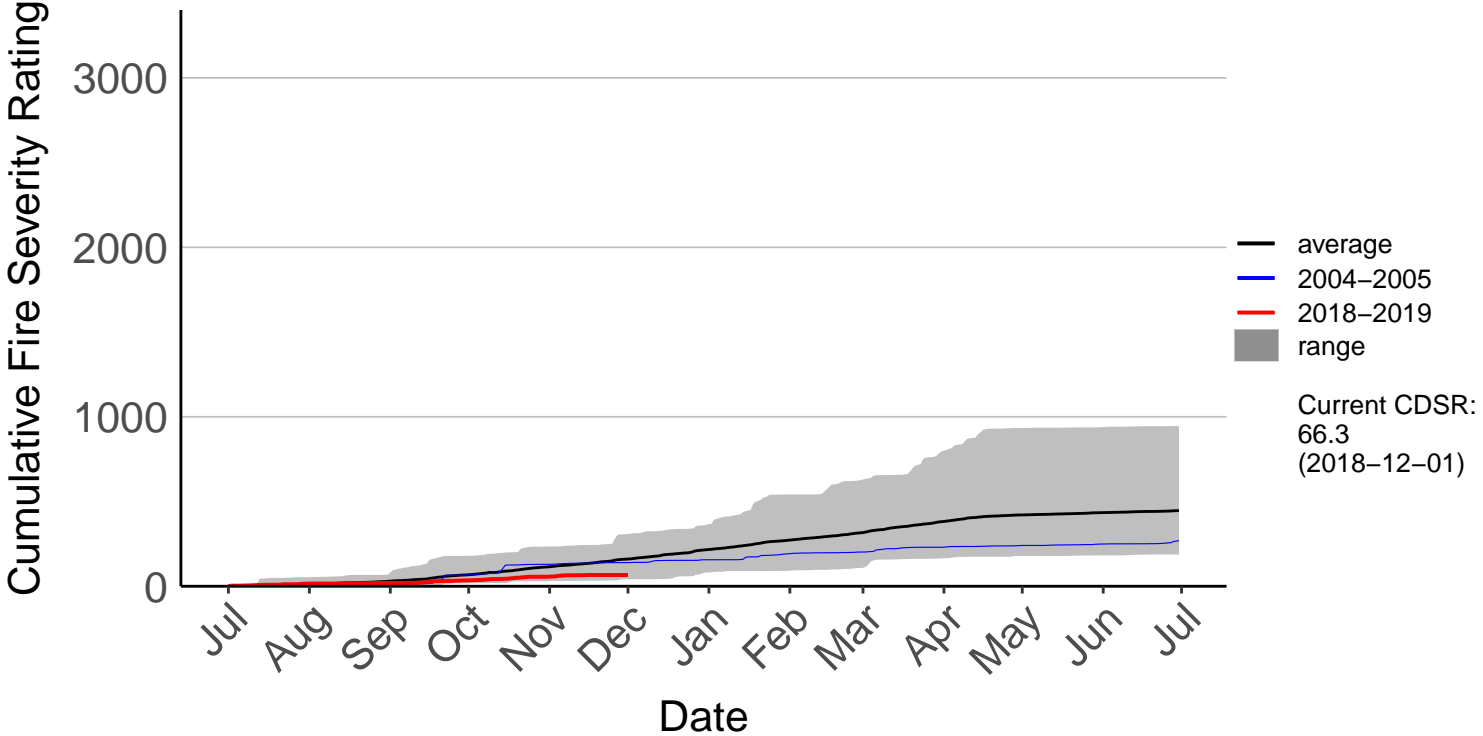

Cumulative Fire Severity Rating

Naseby Forest Raws

Cumulative Fire Severity Rating

Nugget Point Aws – DISCONTINUED

Cumulative Fire Severity Rating

Oamaru Airport Aws – DISCONTINUED

Oamaru Aws – DISCONTINUED