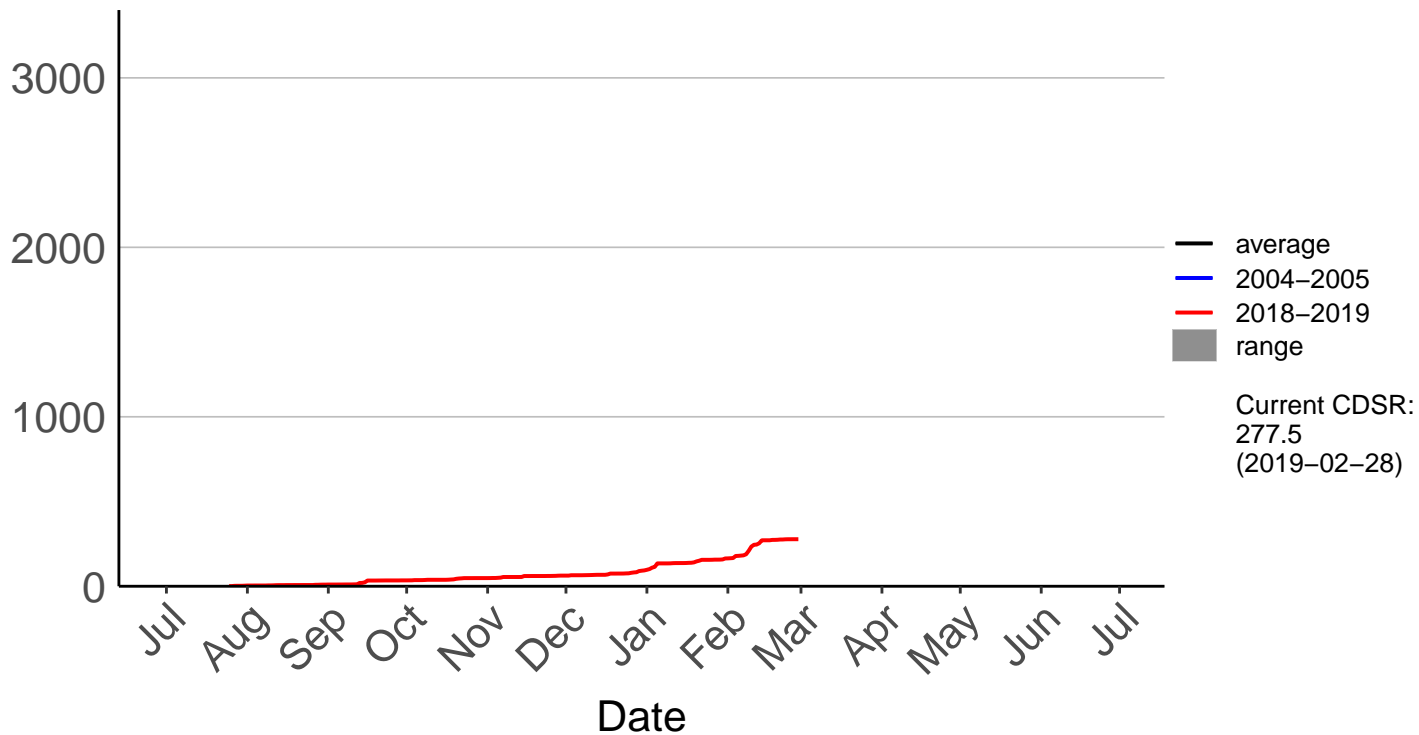

Millers Flat Raws

Cumulative Fire Severity Rating