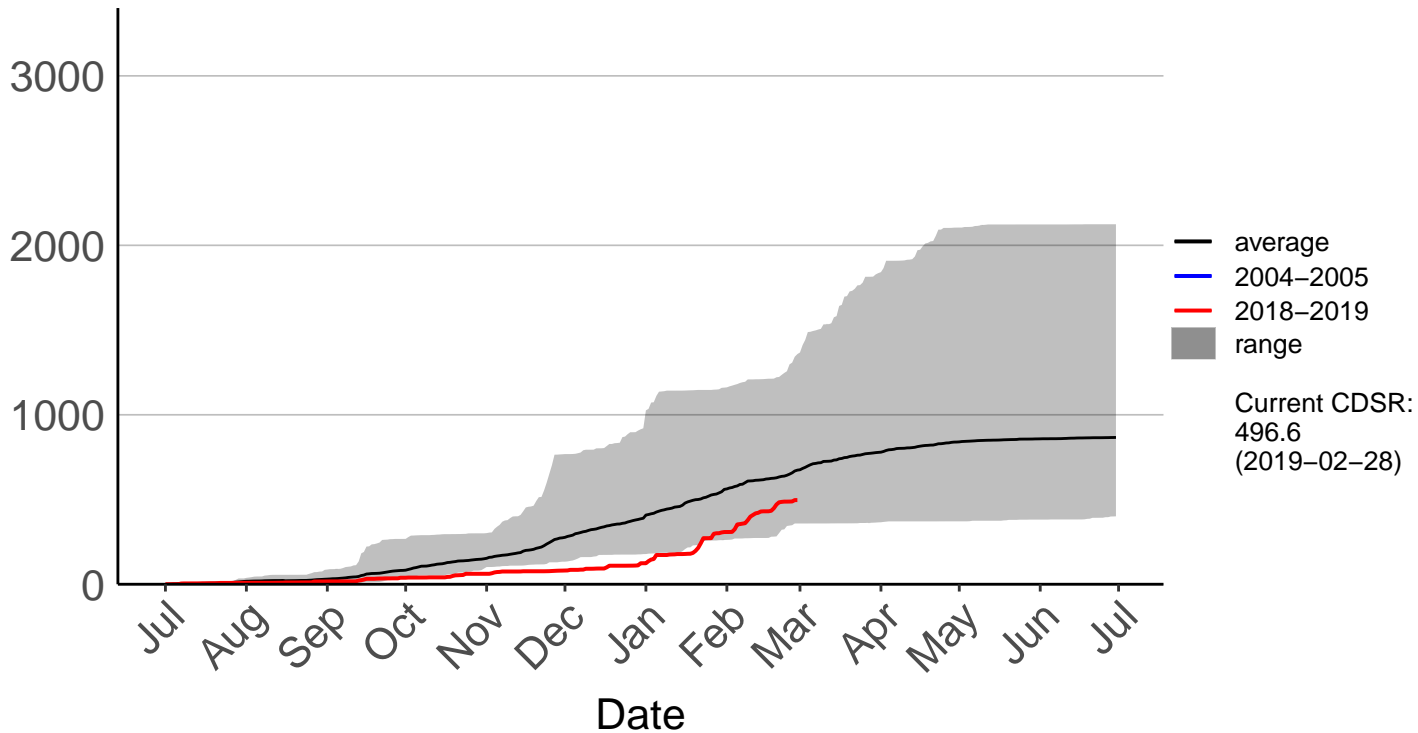

Naseby Forest Raws

Cumulative Fire Severity Rating