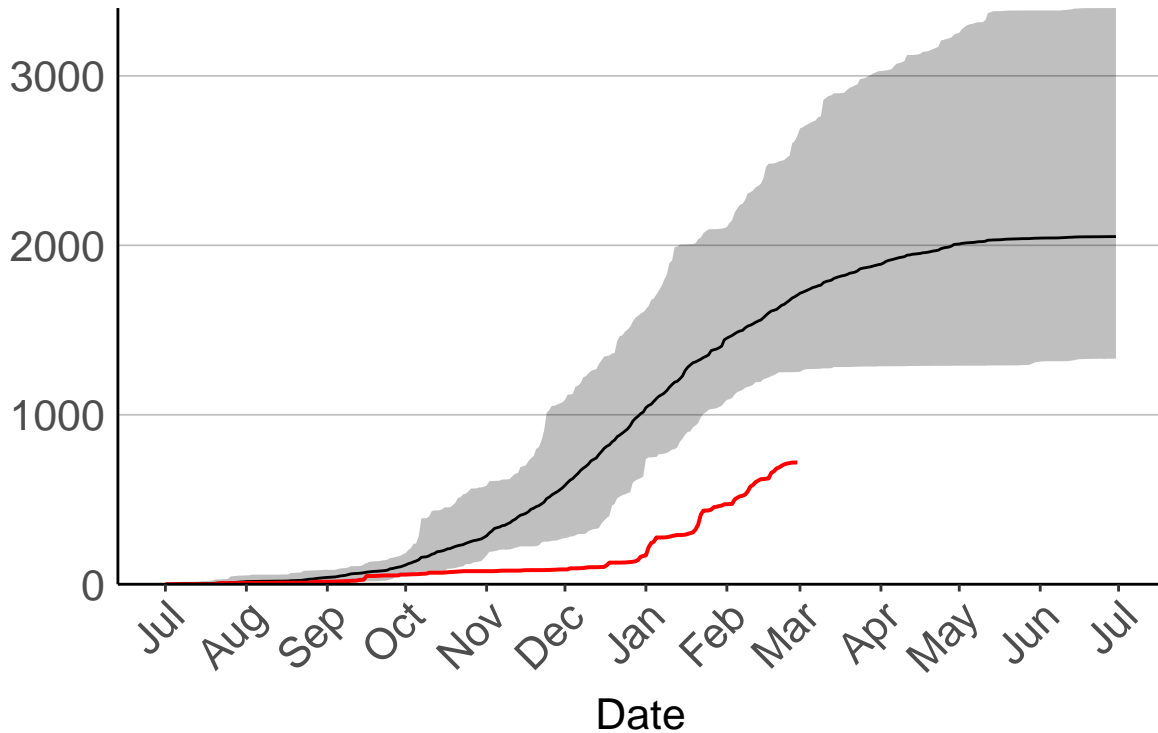

Buckland's Raws

Cumulative Fire Severity Rating

Butchers Dam Raws

Cumulative Fire Severity Rating

- average
- 2004–2005
- 2018–2019
- range

Current CDSR:
718.5
(2019-02-28)

Clyde 2 Ews

Cumulative Fire Severity Rating