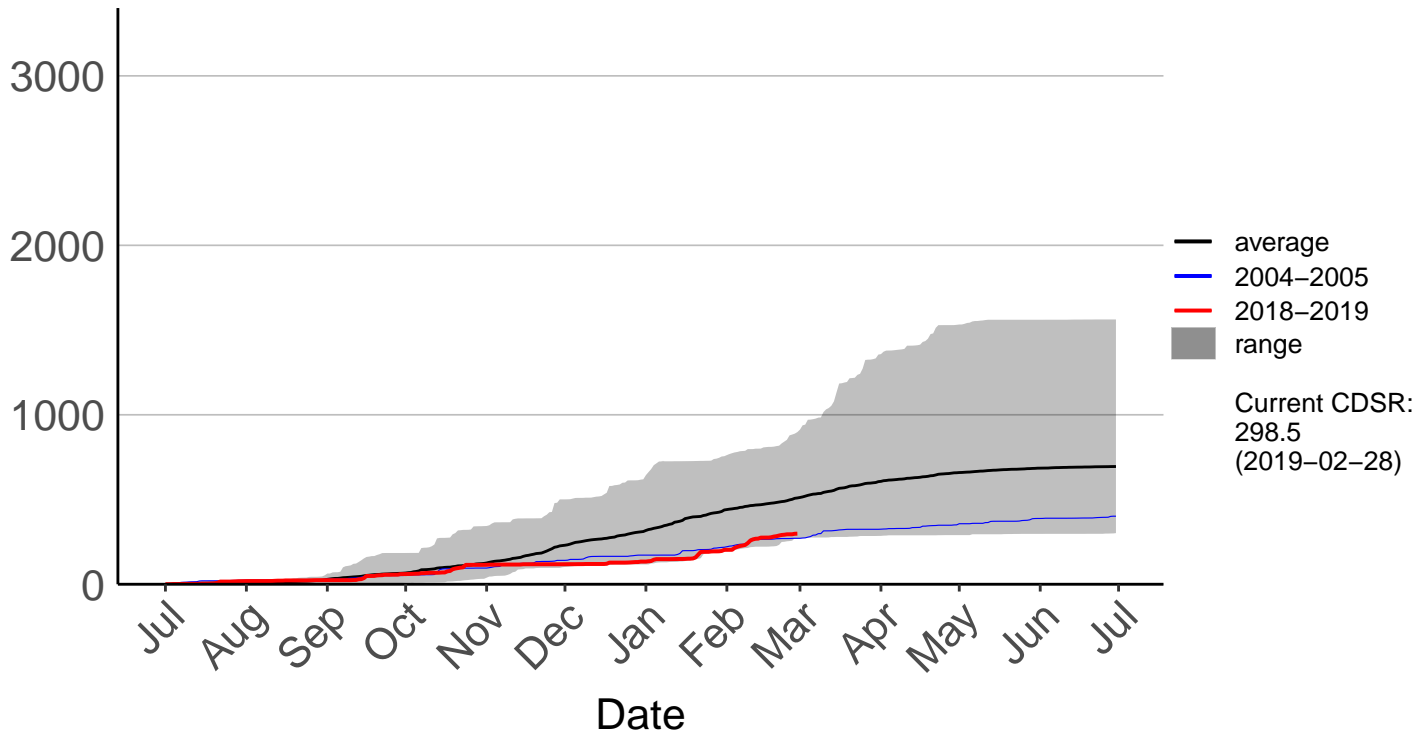

3000
2000
1000
0

Jul Aug Sep Oct Nov Dec Jan Feb Mar Apr May Jun Jul

Date

- average
- 2004–2005
- 2018–2019
- range

Current CDSR:
264.8
(2019-02-28)

Glendhu Raws

Cumulative Fire Severity Rating

Glenledi Raws

Hawea Flat Raws

Herbert Raws

Cumulative Fire Severity Rating

Lauder Ews

Cumulative Fire Severity Rating

Macrae's Raws

Cumulative Fire Severity Rating

Millers Flat Raws