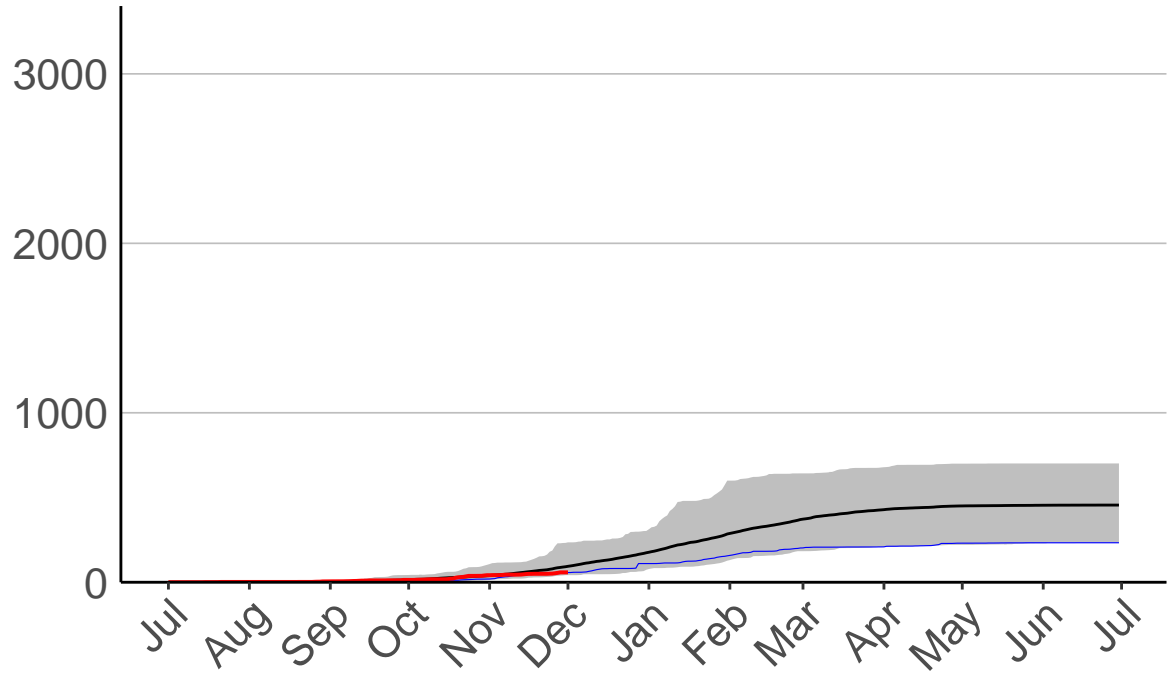

Cumulative Fire Severity Rating

Oamaru North Raws

Cumulative Fire Severity Rating

Otematata Raws

Cumulative Fire Severity Rating

Queenstown Aero Raws

Cumulative Fire Severity Rating

Queenstown Aero SYNOP – DISCONTINUED

Cumulative Fire Severity Rating

- average
- 2004–2005
- 2018–2019
- range

Current CDSR:
58.1
(2018–12–01)

Date

Ranfurly Ews

Cumulative Fire Severity Rating

Rock And Pillar Raws

Cumulative Fire Severity Rating