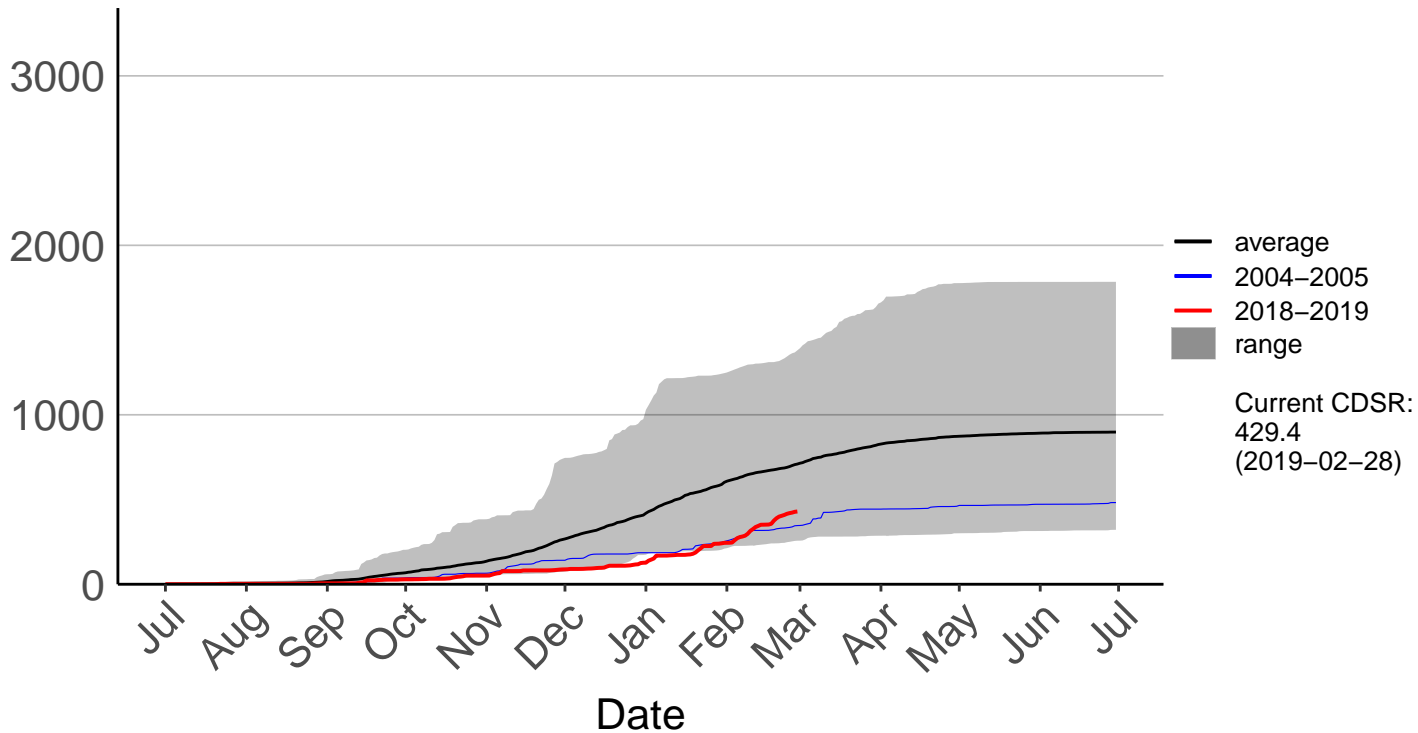

Cumulative Fire Severity Rating

- average
- 2004–2005
- 2018–2019
- range

Current CDSR:
58.1
(2018–12–01)

Date

Ranfurly Ews

Cumulative Fire Severity Rating

Rock And Pillar Raws

Cumulative Fire Severity Rating