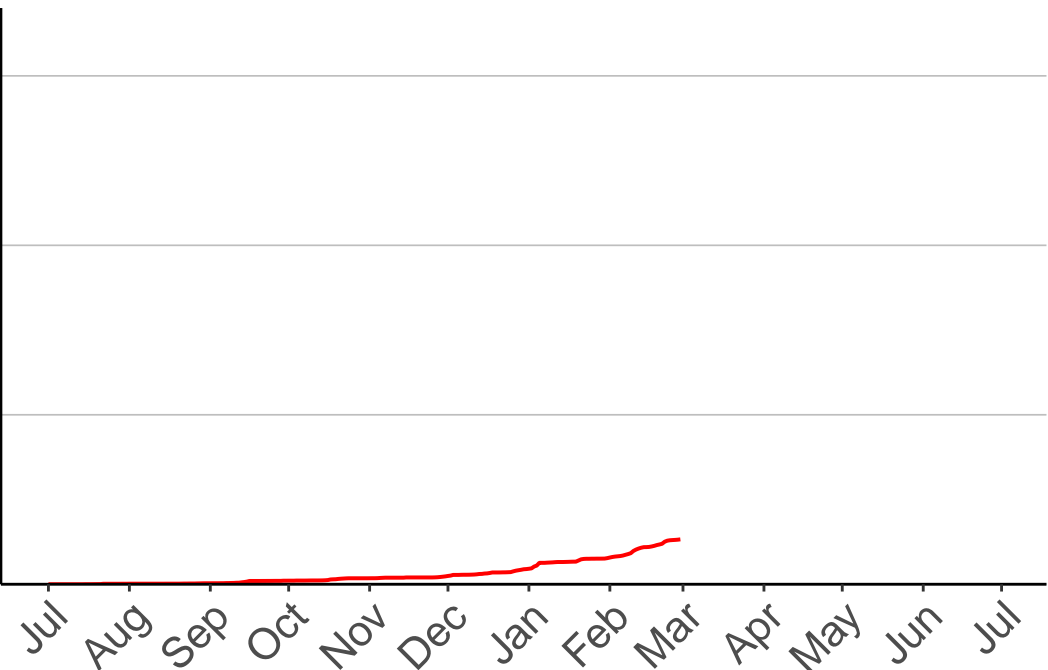

Dunedin Raws

Cumulative Fire Severity Rating

3000
2000
1000
0

Jul Aug Sep Oct Nov Dec Jan Feb Mar Apr May Jun Jul

Date

- average
- 2004–2005
- 2018–2019
- range

Current CDSR:
264.8
(2019-02-28)