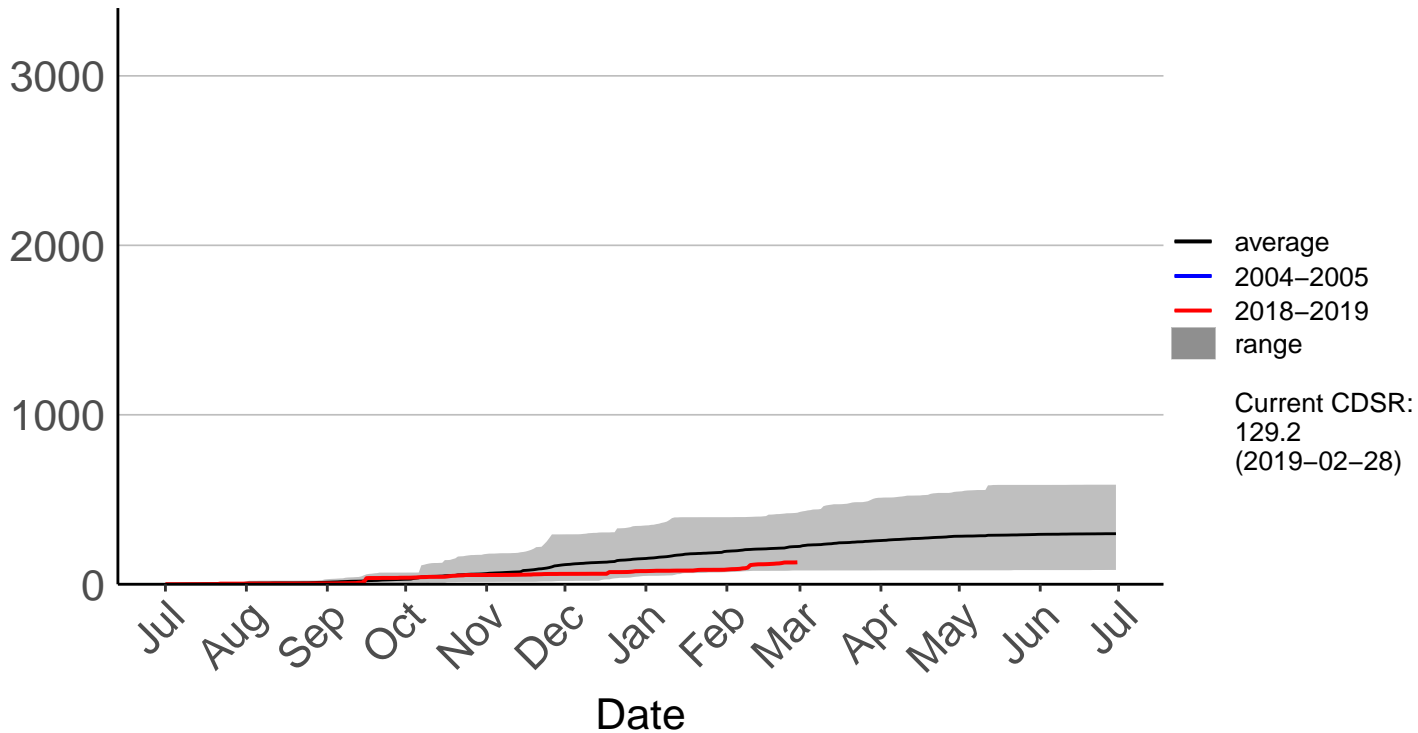

Buckland's Raws

Cumulative Fire Severity Rating

Butchers Dam Raws

Cumulative Fire Severity Rating

- average
- 2004–2005
- 2018–2019
- range

Current CDSR:
718.5
(2019-02-28)

Clyde 2 Ews

Cumulative Fire Severity Rating