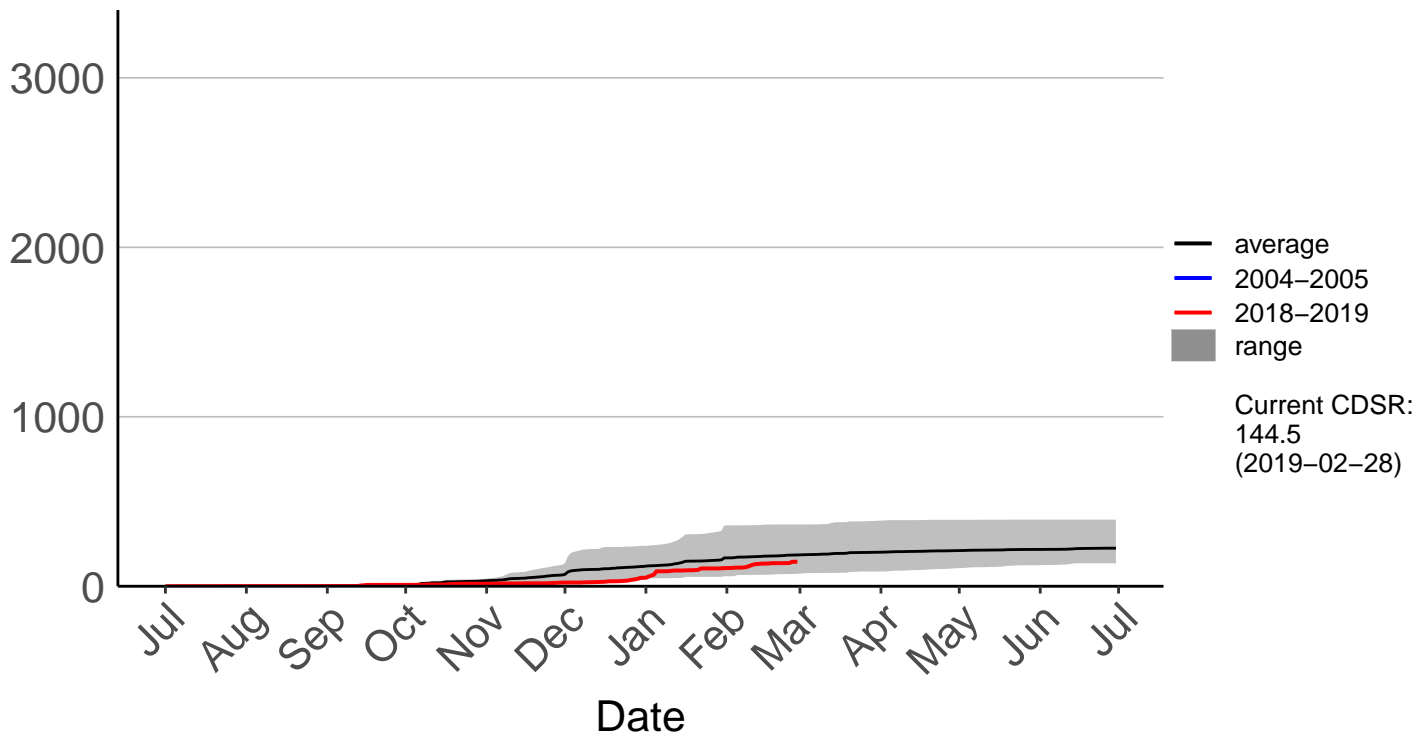

Waipahi Raws

Cumulative Fire Severity Rating