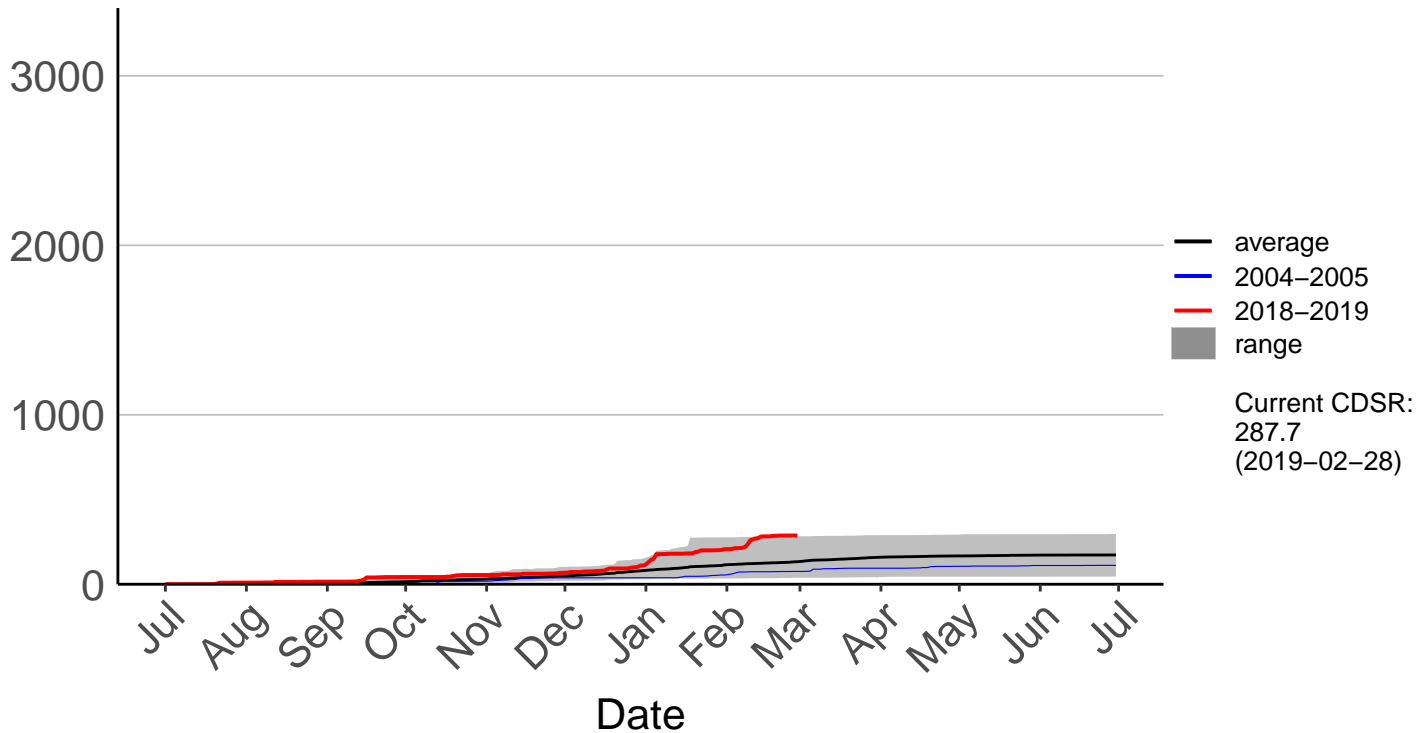

3000
2000
1000
0

Jul Aug Sep Oct Nov Dec Jan Feb Mar Apr May Jun Jul

Date

- average
- 2004–2005
- 2018–2019
- range

Current CDSR:
264.8
(2019-02-28)

Glendhu Raws

Cumulative Fire Severity Rating

Glenledi Raws