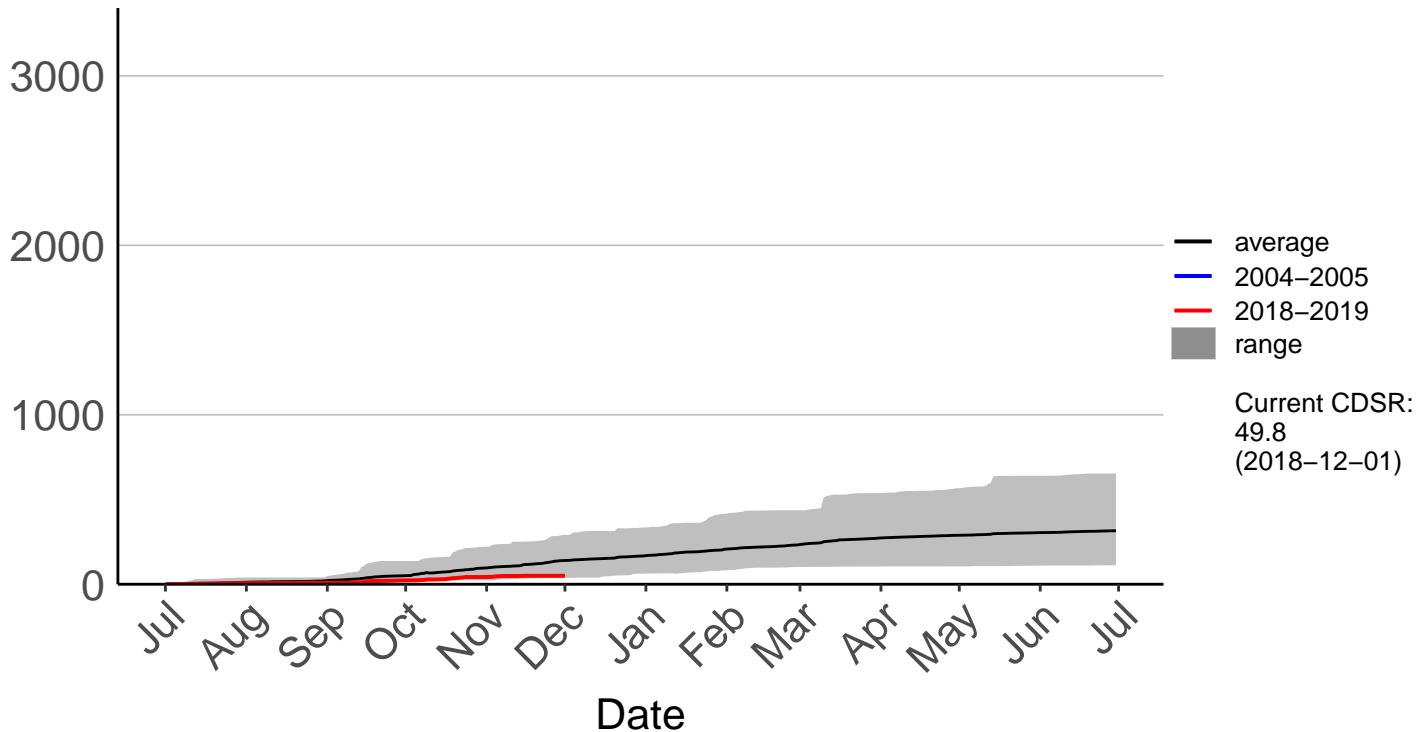

Oamaru Aws – DISCONTINUED

Cumulative Fire Severity Rating