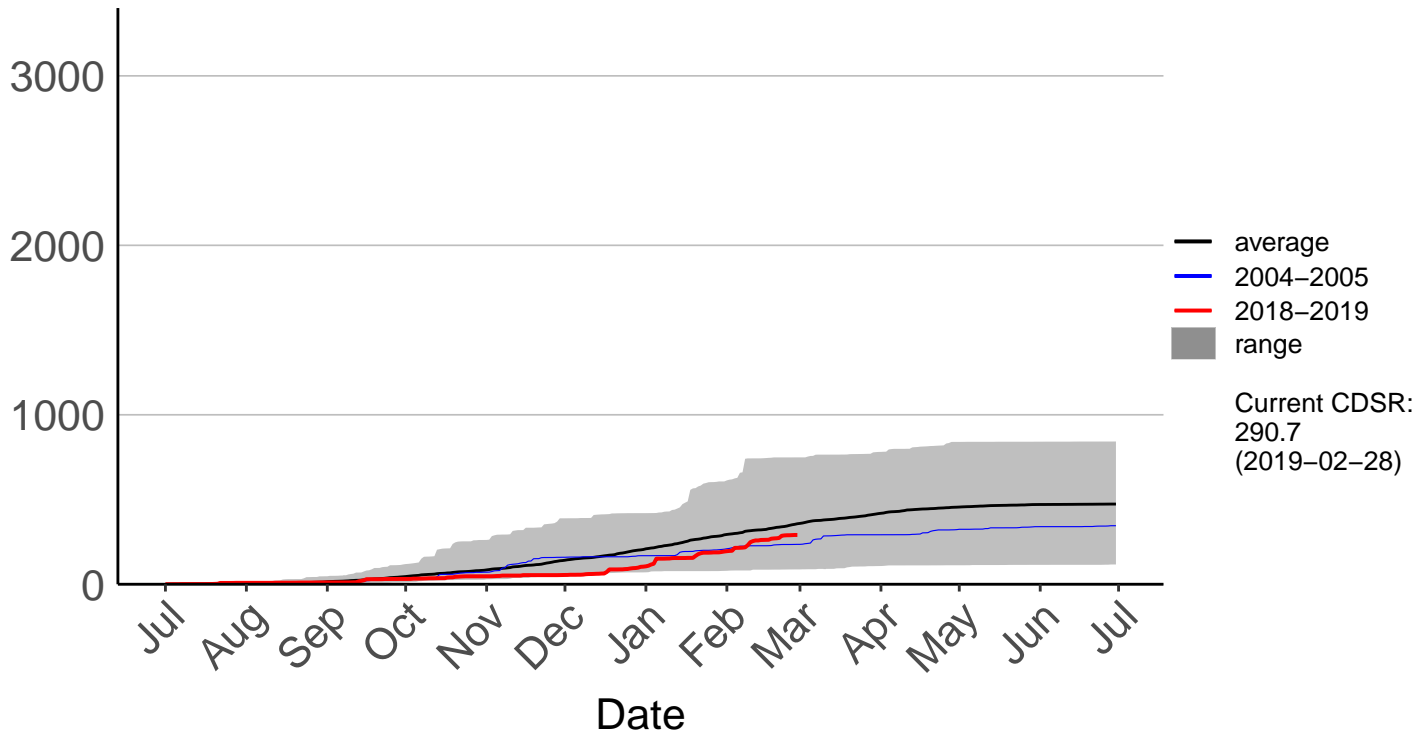

Traquair Raws

Cumulative Fire Severity Rating