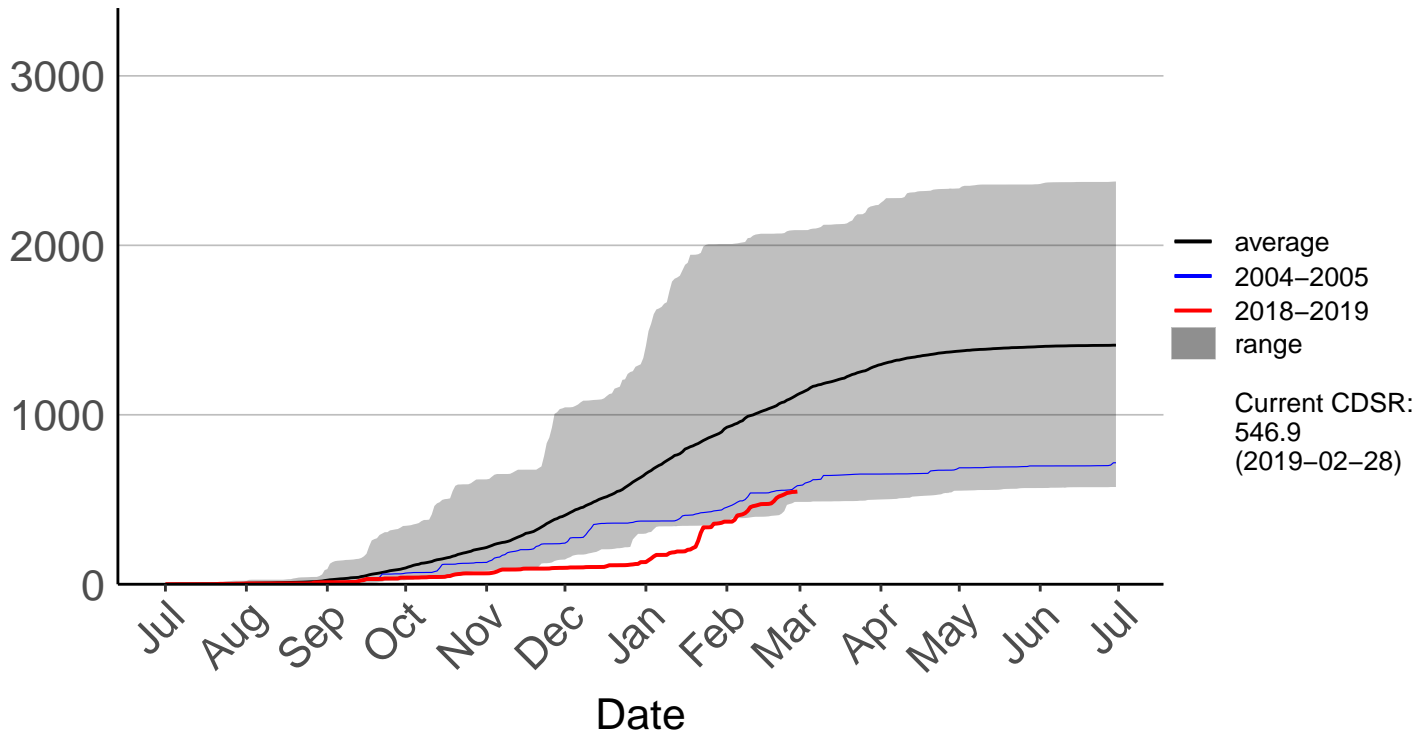

3000
2000
1000
0

Jul Aug Sep Oct Nov Dec Jan Feb Mar Apr May Jun Jul

Date

- average
- 2004–2005
- 2018–2019
- range

Current CDSR:
264.8
(2019-02-28)

Glendhu Raws

Cumulative Fire Severity Rating

Glenledi Raws

Hawea Flat Raws

Herbert Raws

Cumulative Fire Severity Rating

Lauder Ews

Cumulative Fire Severity Rating

Macrae's Raws

Cumulative Fire Severity Rating

Millers Flat Raws