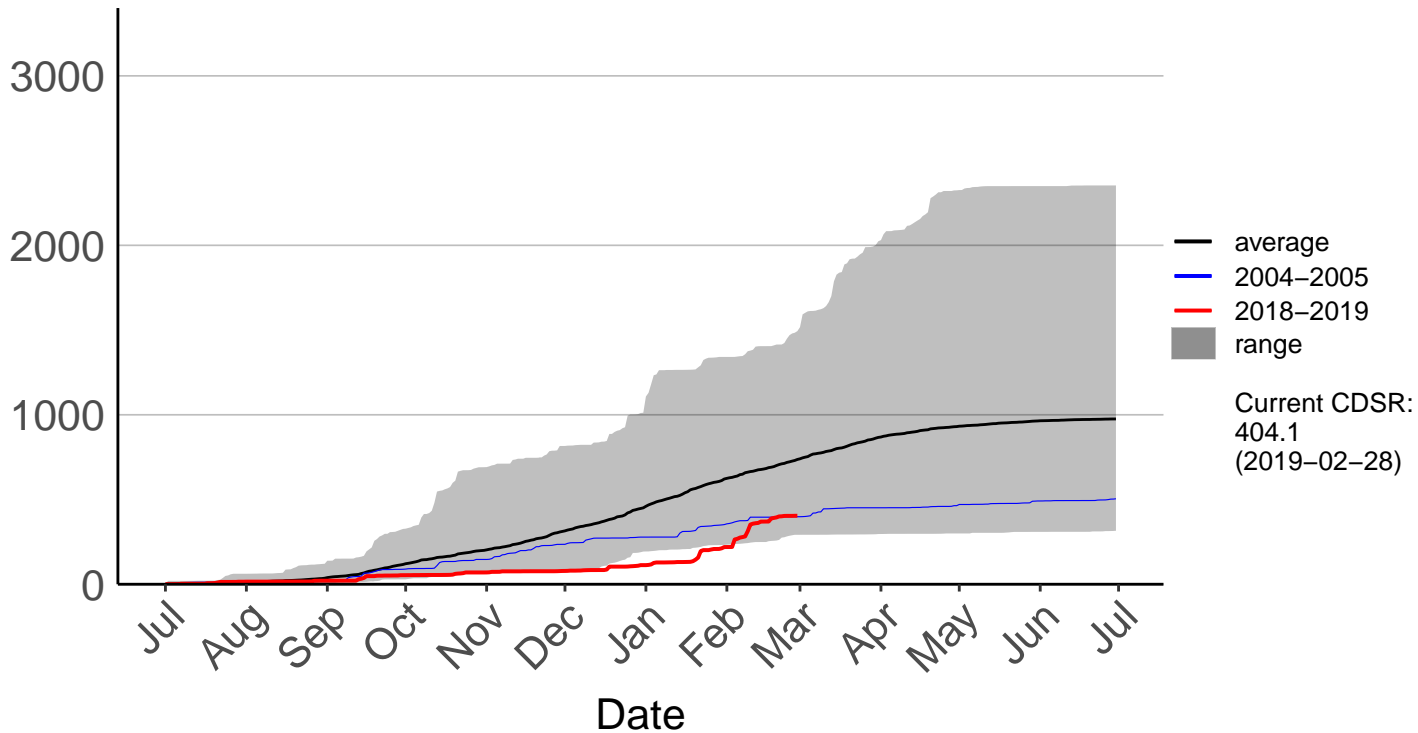

Cumulative Fire Severity Rating

- average
- 2004–2005
- 2018–2019
- range

Current CDSR:
58.1
(2018–12–01)

Date

Ranfurly Ews

Cumulative Fire Severity Rating

Rock And Pillar Raws

Cumulative Fire Severity Rating