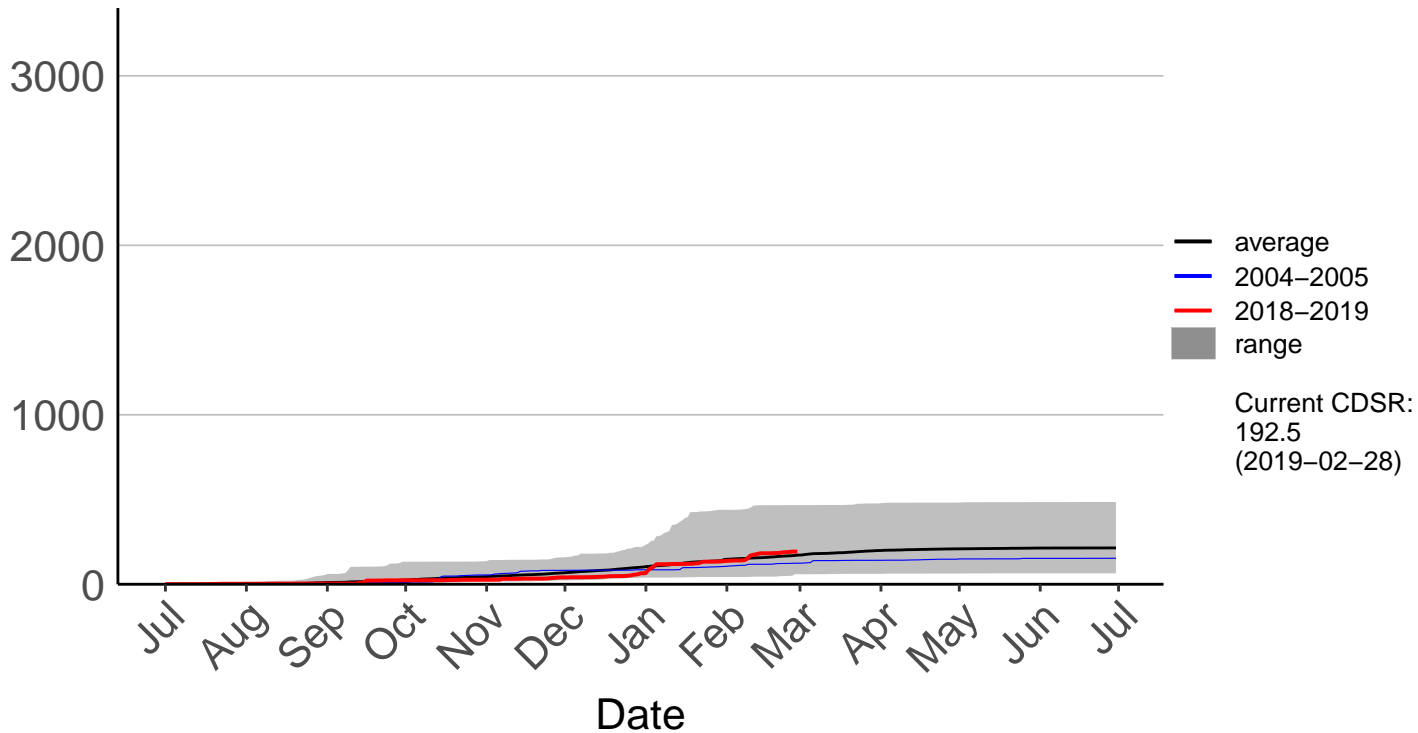

Tapanui Raws

Cumulative Fire Severity Rating