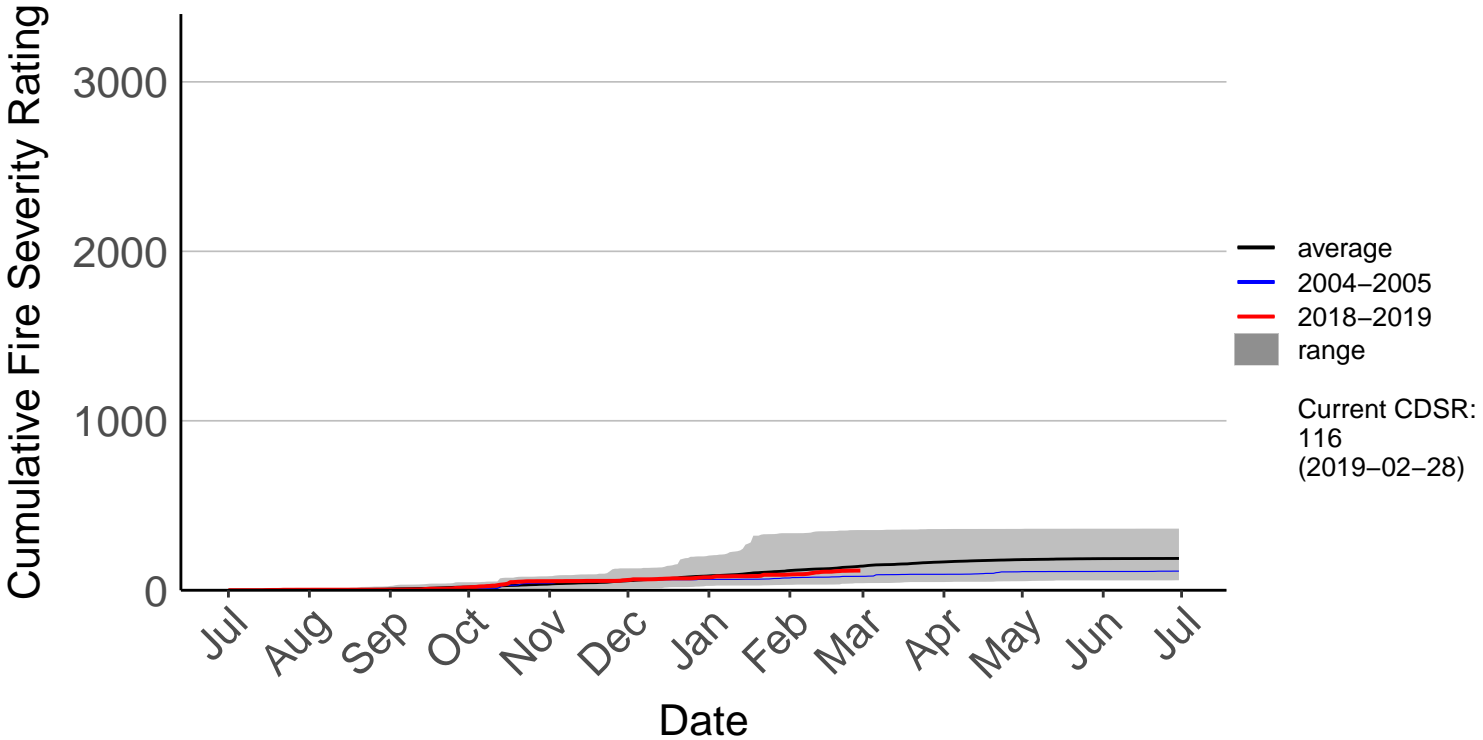

Buckland's Raws

Cumulative Fire Severity Rating

Butchers Dam Raws

Cumulative Fire Severity Rating

- average
- 2004–2005
- 2018–2019
- range

Current CDSR:
718.5
(2019-02-28)

Clyde 2 Ews

Cumulative Fire Severity Rating

3000
2000
1000
0

Jul Aug Sep Oct Nov Dec Jan Feb Mar Apr May Jun Jul

Date

- average
- 2004–2005
- 2018–2019
- range

Current CDSR:
264.8
(2019-02-28)

Glendhu Raws

Cumulative Fire Severity Rating

Glenledi Raws