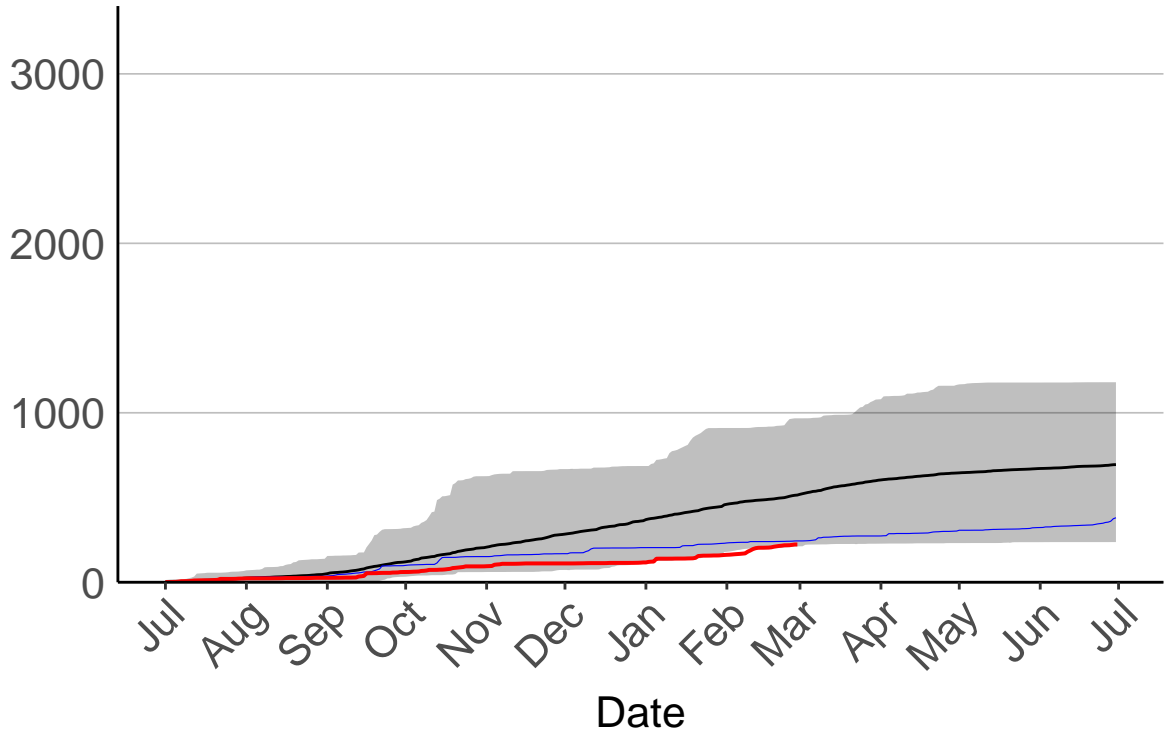

Windsor Ews

Cumulative Fire Severity Rating

- average
- 2004–2005
- 2018–2019
- range

Current CDSR:
222.8
(2019-02-28)