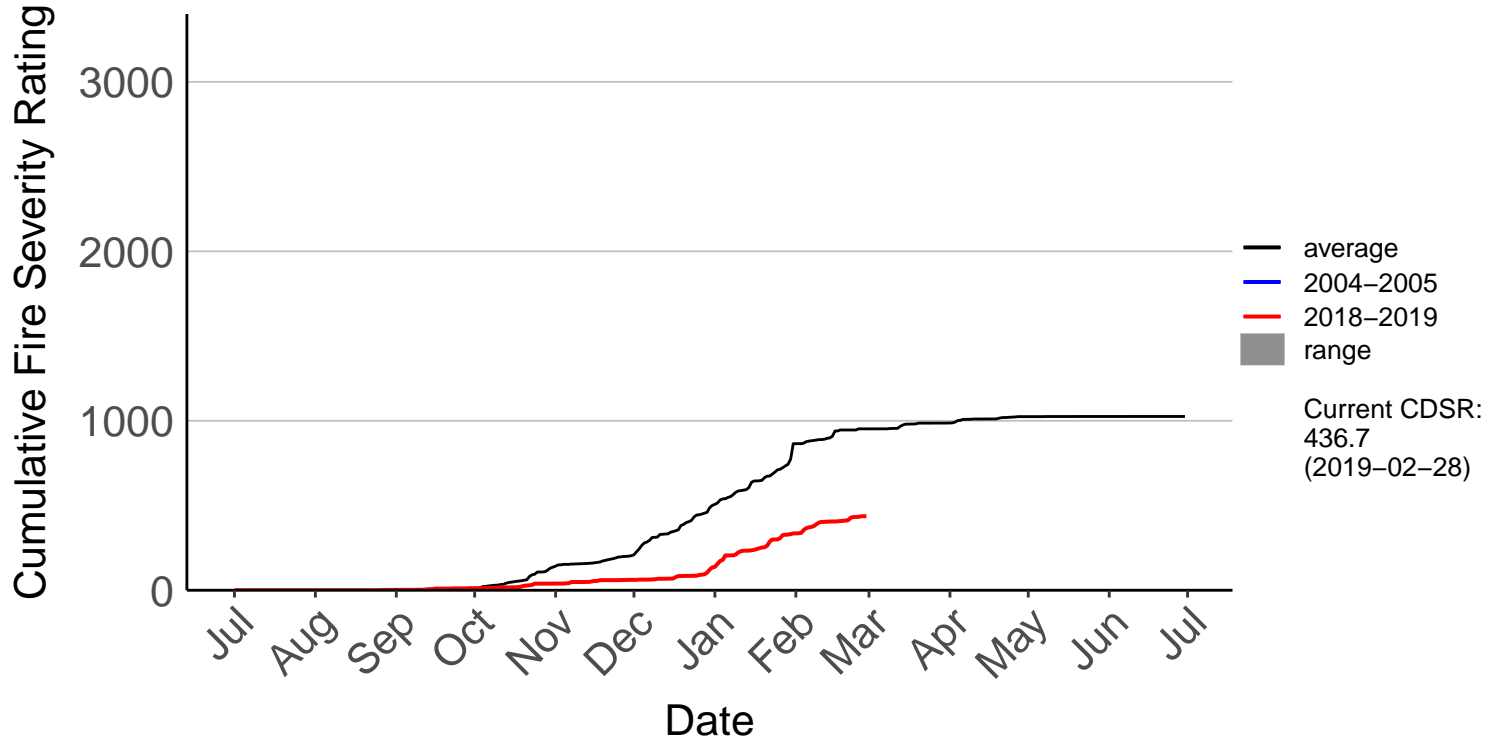

Hawea Flat Raws