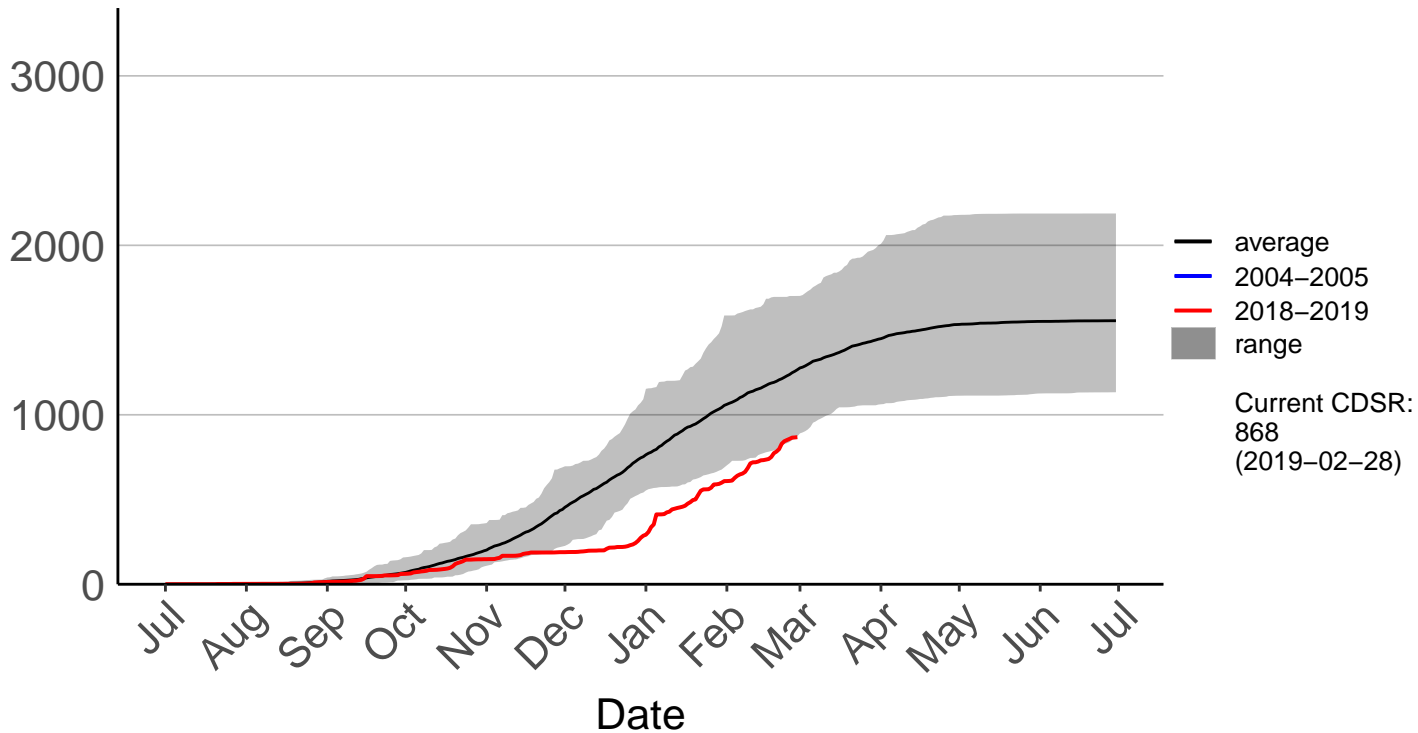

Cromwell Ews

Cumulative Fire Severity Rating