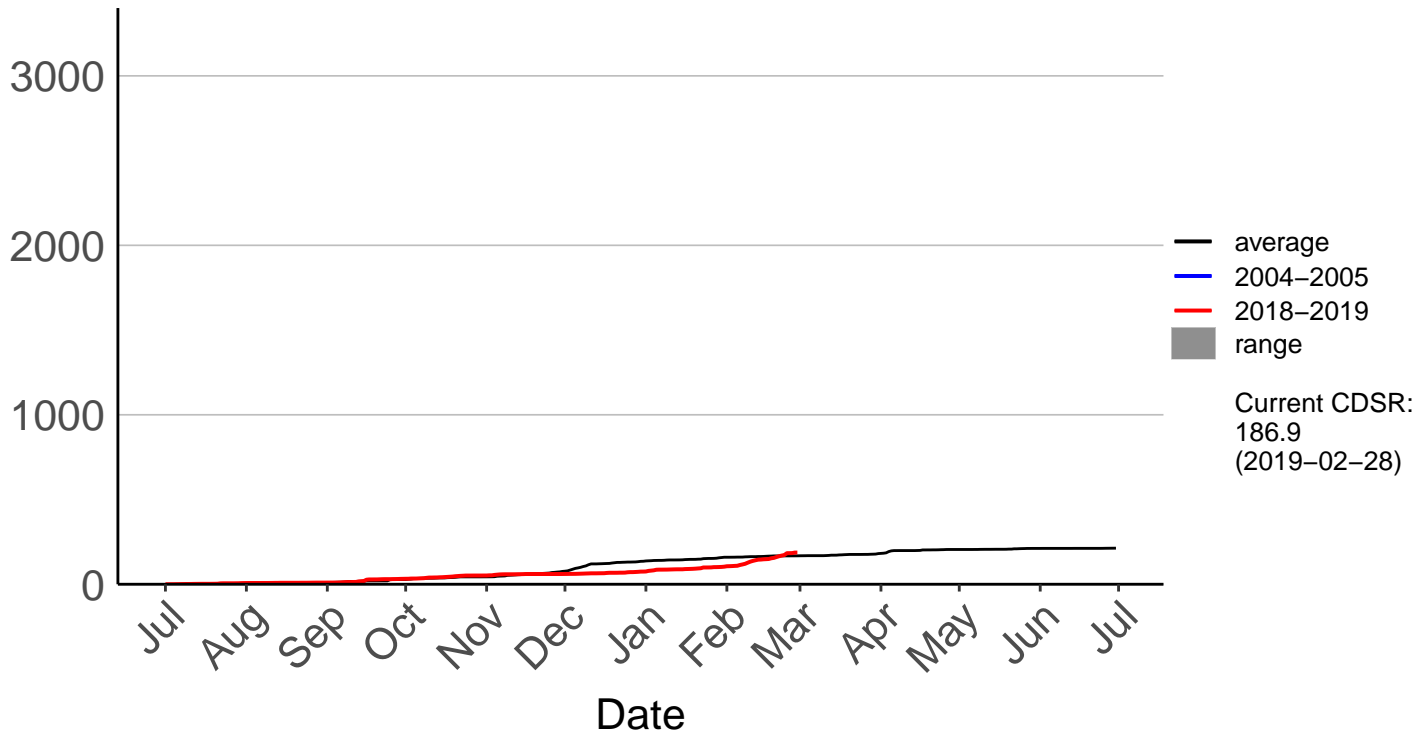

Oamaru North Raws

Cumulative Fire Severity Rating