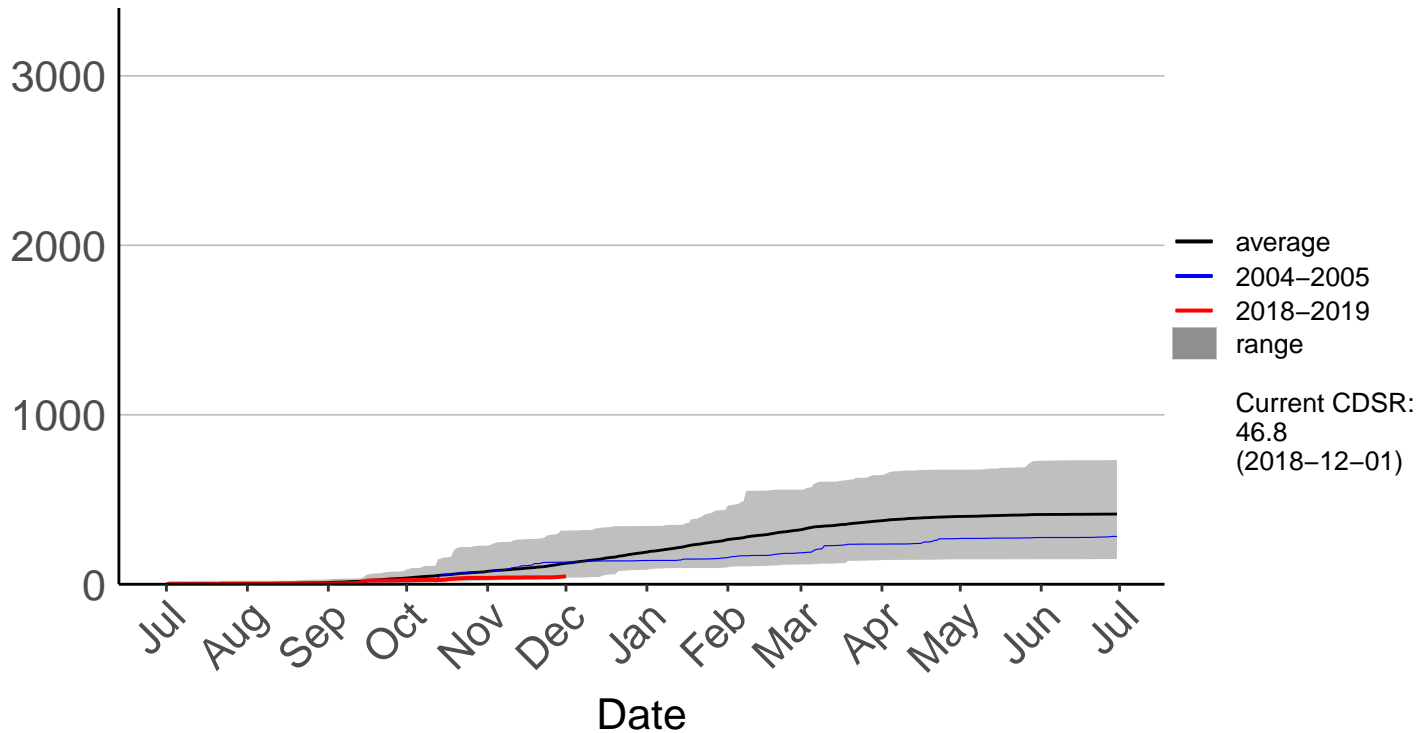

Buckland's Raws

Cumulative Fire Severity Rating

Butchers Dam Raws

Cumulative Fire Severity Rating

- average
- 2004–2005
- 2018–2019
- range

Current CDSR:
718.5
(2019-02-28)

Clyde 2 Ews

Cumulative Fire Severity Rating

Cromwell Ews

Cumulative Fire Severity Rating

Dansey Pass Raws

Cumulative Fire Severity Rating

Dunedin Aero SYNOP – DISCONTINUED

Cumulative Fire Severity Rating

Dunedin Raws

Cumulative Fire Severity Rating

3000
2000
1000
0

Jul Aug Sep Oct Nov Dec Jan Feb Mar Apr May Jun Jul

Date

- average
- 2004–2005
- 2018–2019
- range

Current CDSR:
264.8
(2019-02-28)

Glendhu Raws

Cumulative Fire Severity Rating

Glenledi Raws