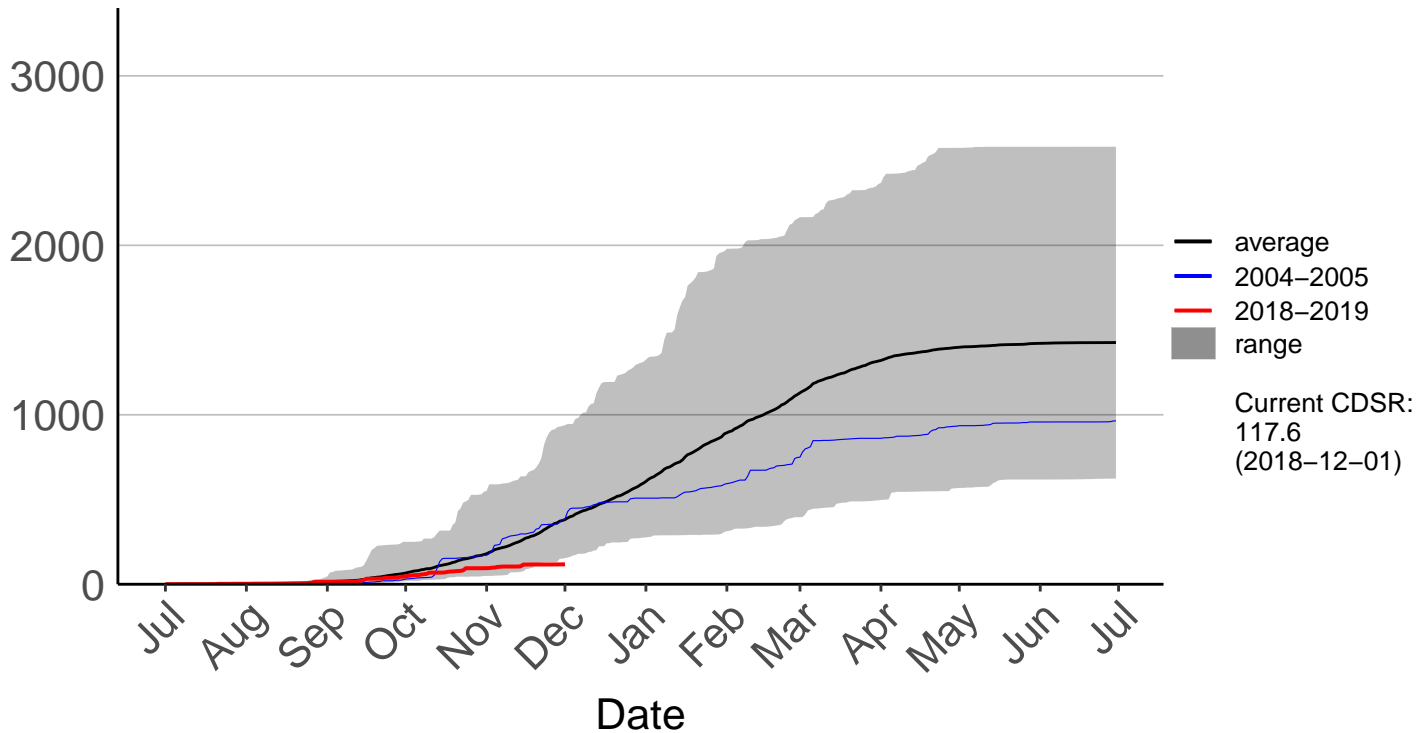

Tara Hills Aws – DISCONTINUED

Cumulative Fire Severity Rating