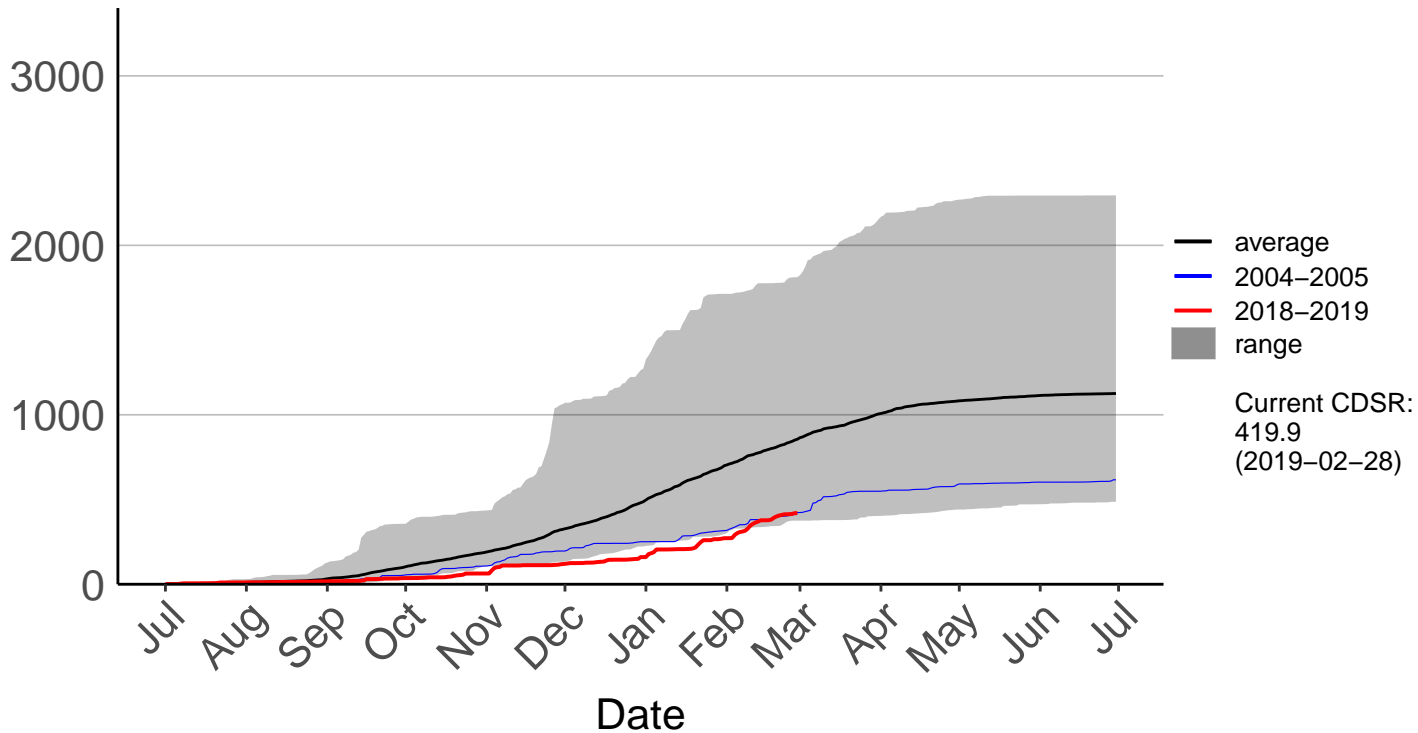

Dansey Pass Raws

Cumulative Fire Severity Rating