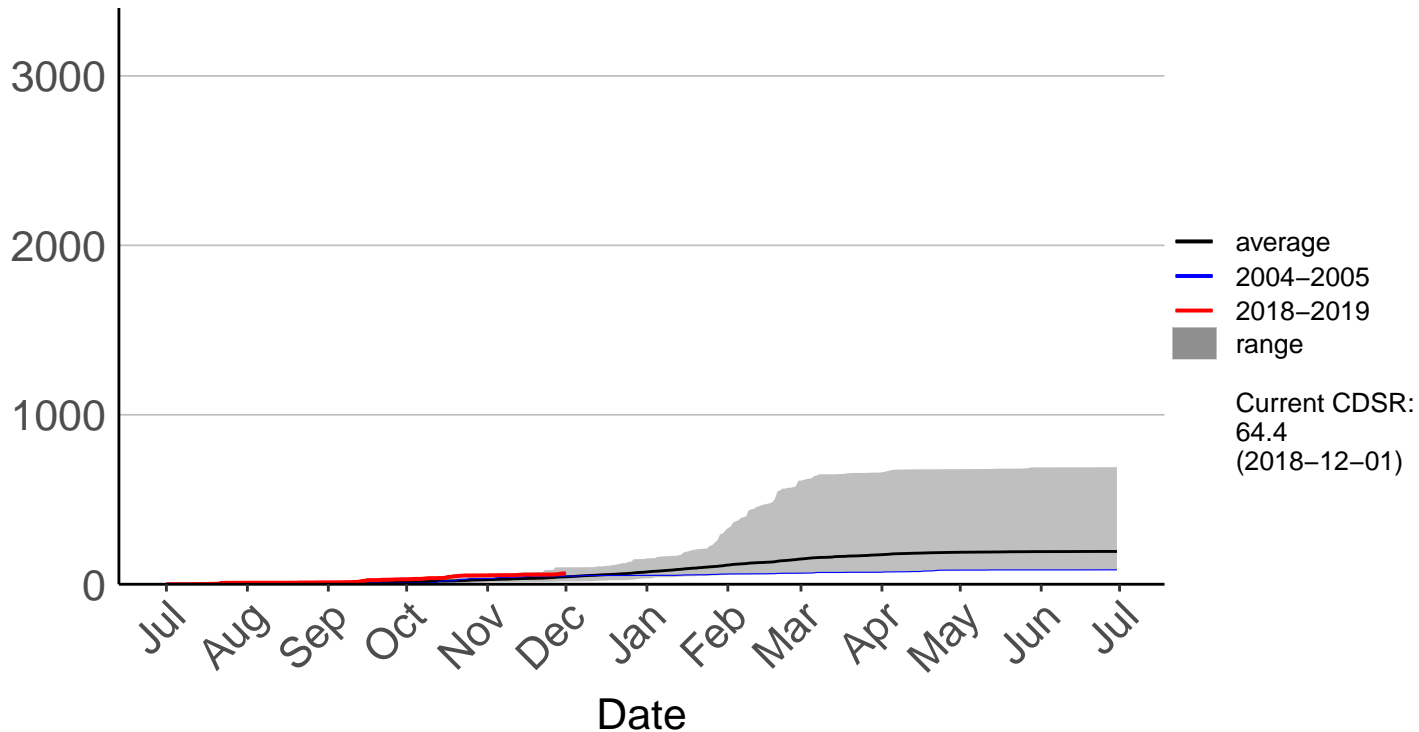

Cumulative Fire Severity Rating

Naseby Forest Raws

Cumulative Fire Severity Rating

Nugget Point Aws – DISCONTINUED

Cumulative Fire Severity Rating

Oamaru Airport Aws – DISCONTINUED

Oamaru Aws – DISCONTINUED