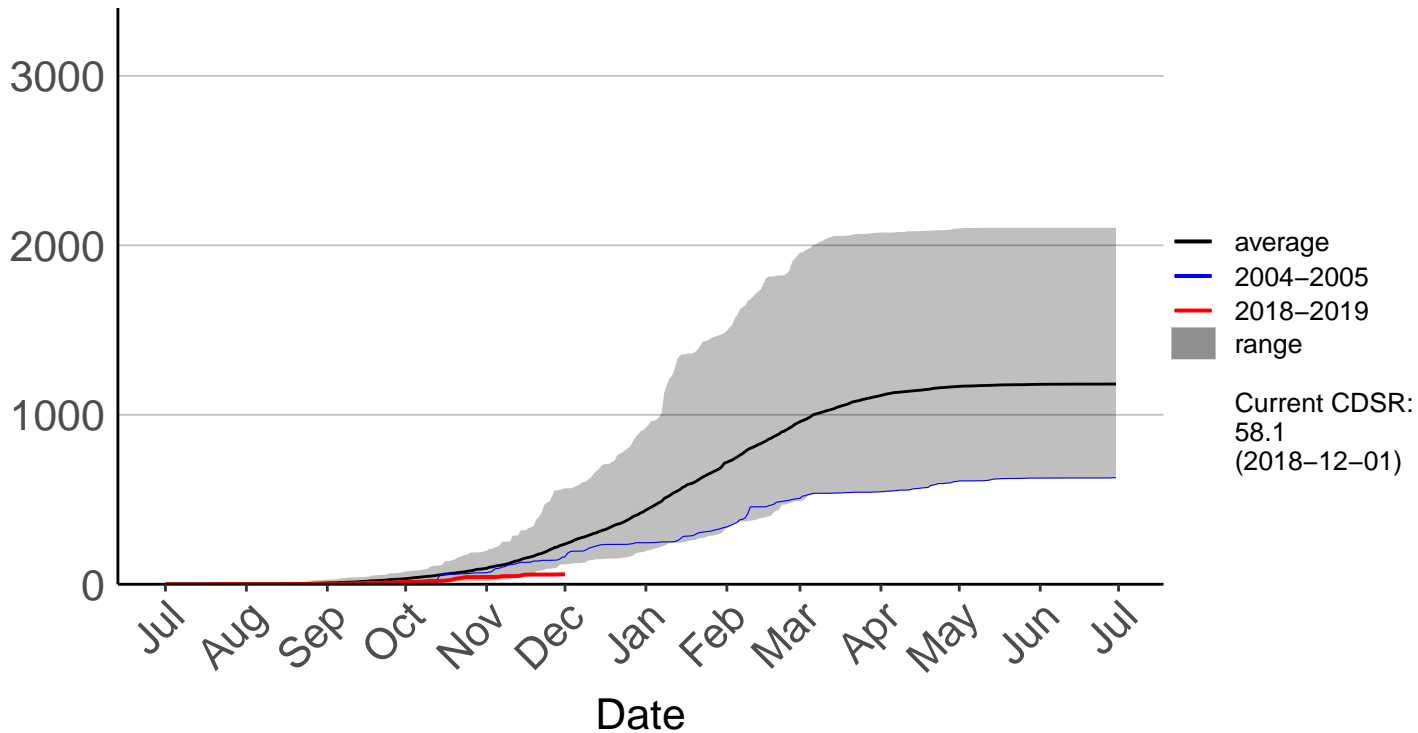

Wanaka Aero Aws – DISCONTINUED

Cumulative Fire Severity Rating