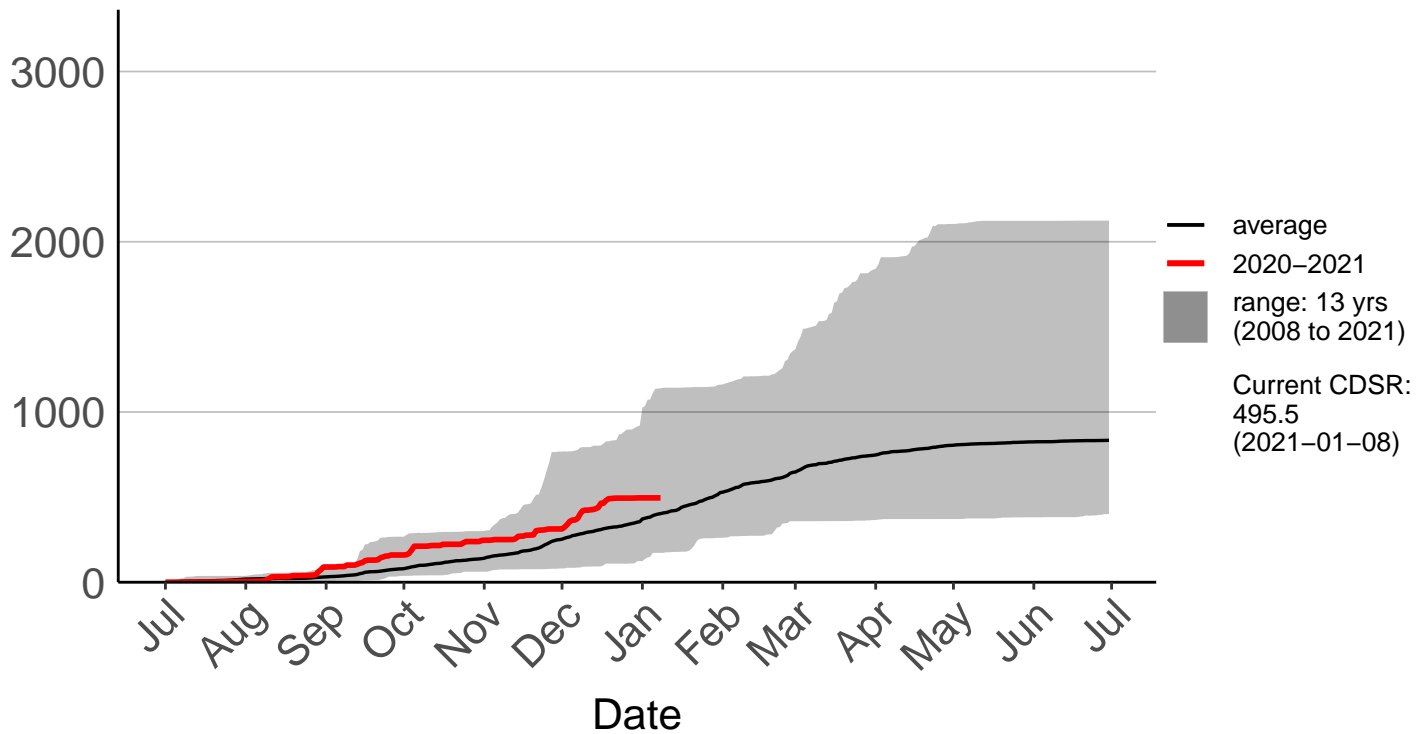

Naseby Forest Raws

Cumulative Daily Severity Rating