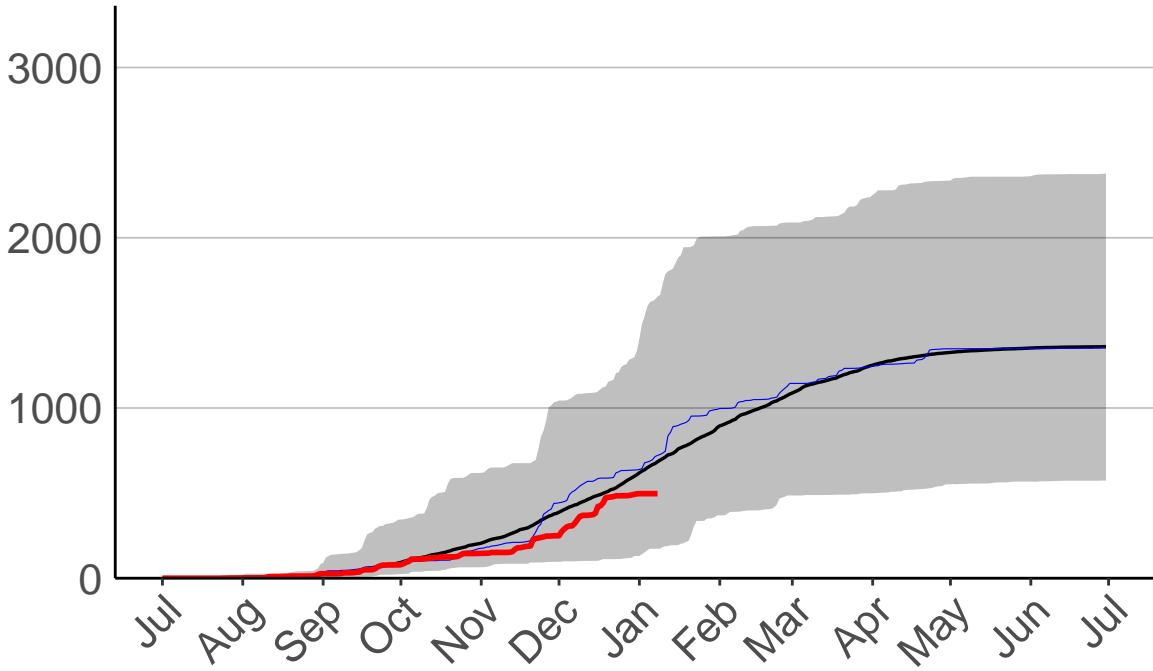

# Herbert Raws

Cumulative Daily Severity Rating

— average  
— 2007-2008  
— 2020-2021  
■ range: 16 yrs (2005 to 2021)  
Current CDSR: 62.9 (2021-01-08)

Date

# Lauder Ews

Cumulative Daily Severity Rating

— average  
— 2007-2008  
— 2020-2021  
■ range: 25 yrs (1996 to 2021)

Current CDSR:  
496.8  
(2021-01-08)