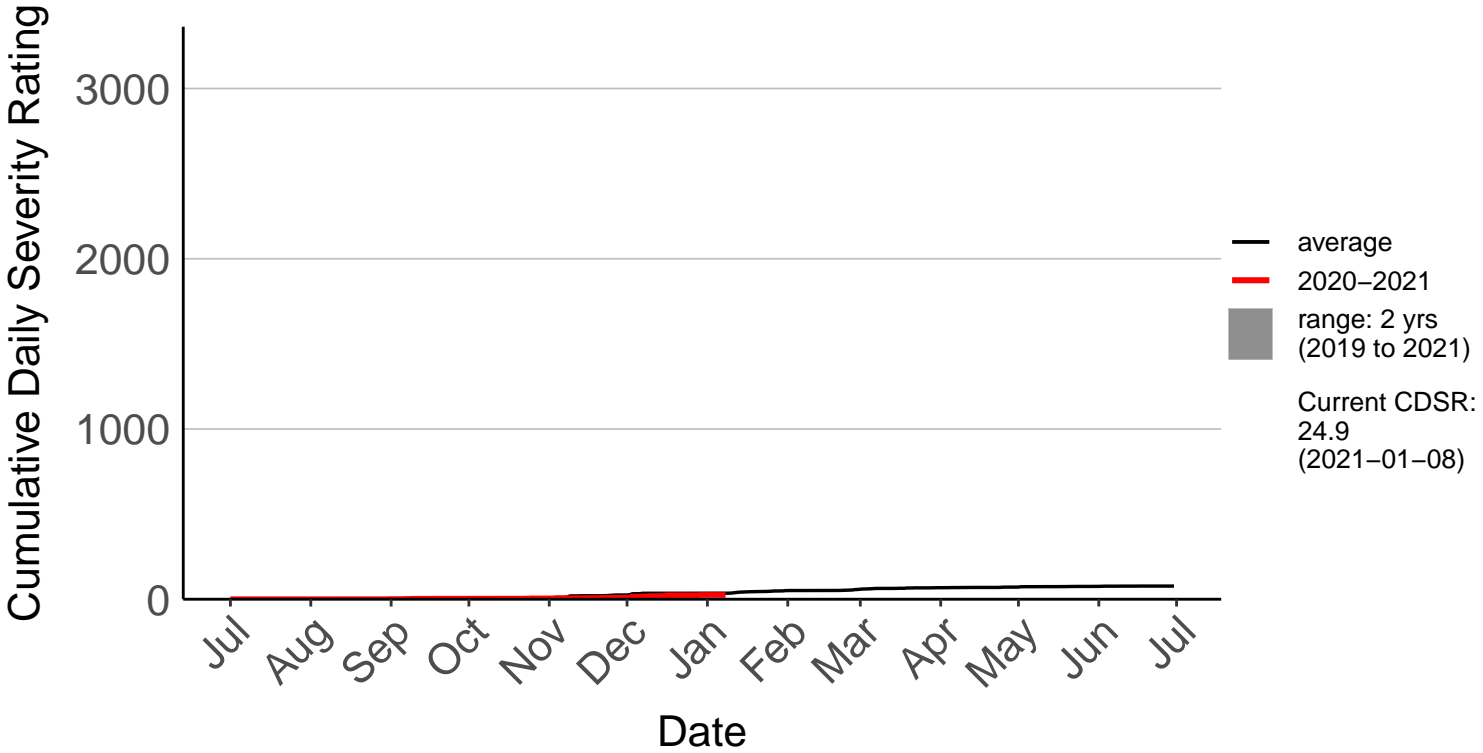

Toko Mouth Raws