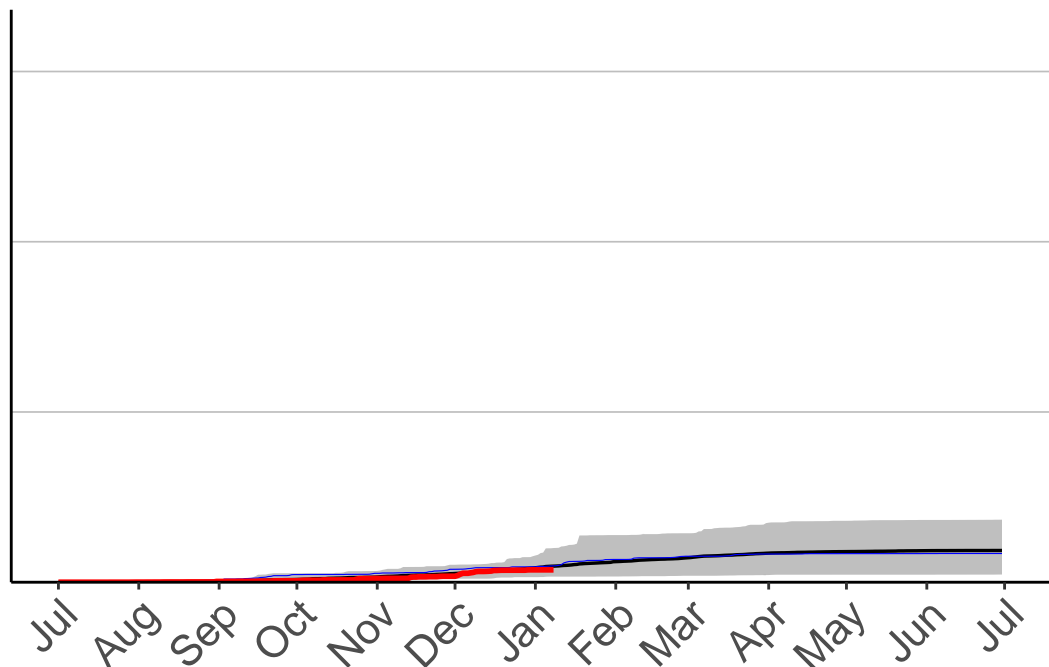

# Glendhu Raws

Cumulative Daily Severity Rating

3000  
2000  
1000  
0

Jul Aug Sep Oct Nov Dec Jan Feb Mar Apr May Jun Jul

Date

- average
  - 2007–2008
  - 2020–2021
  - range: 21 yrs (2000 to 2021)
- Current CDSR:  
72.7  
(2021-01-08)