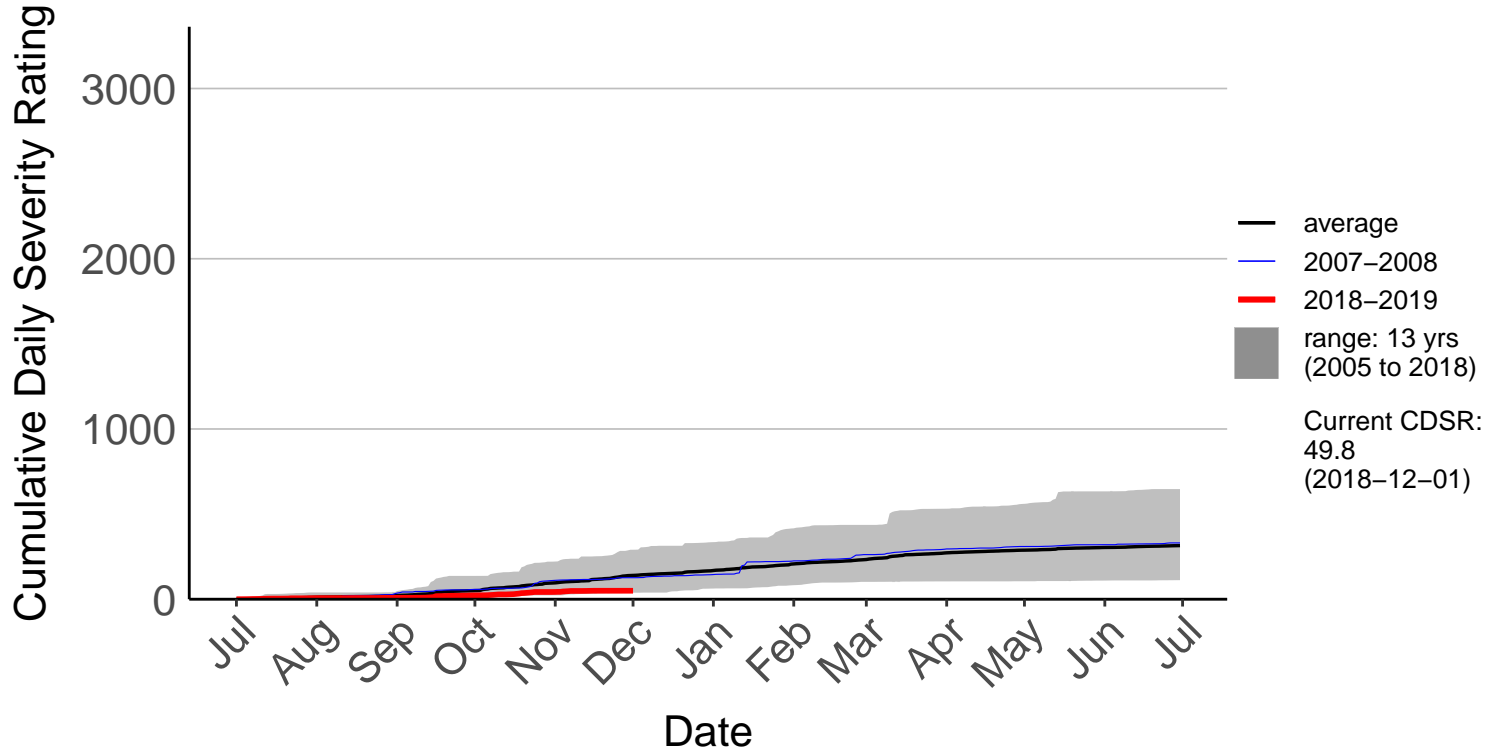

Oamaru Aws – DISCONTINUED