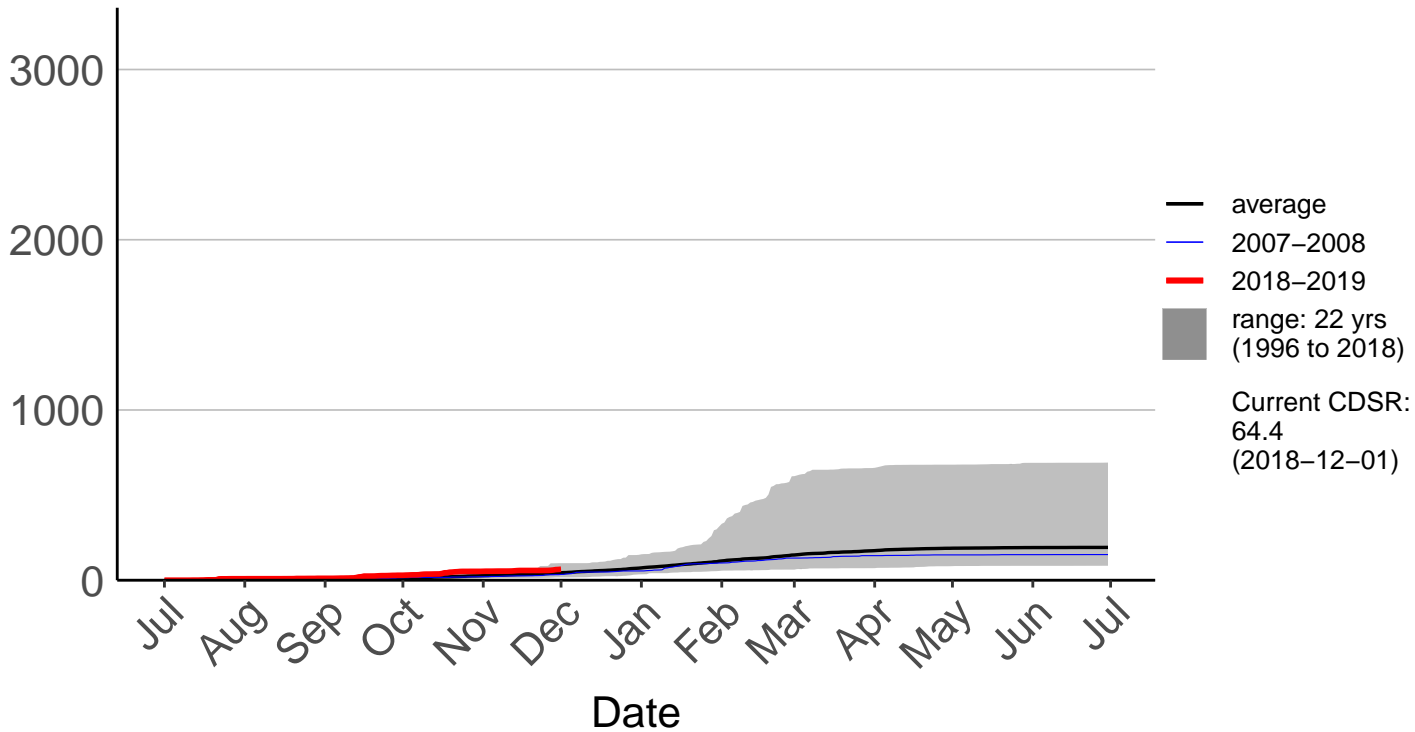

Nugget Point Aws – DISCONTINUED

Cumulative Daily Severity Rating