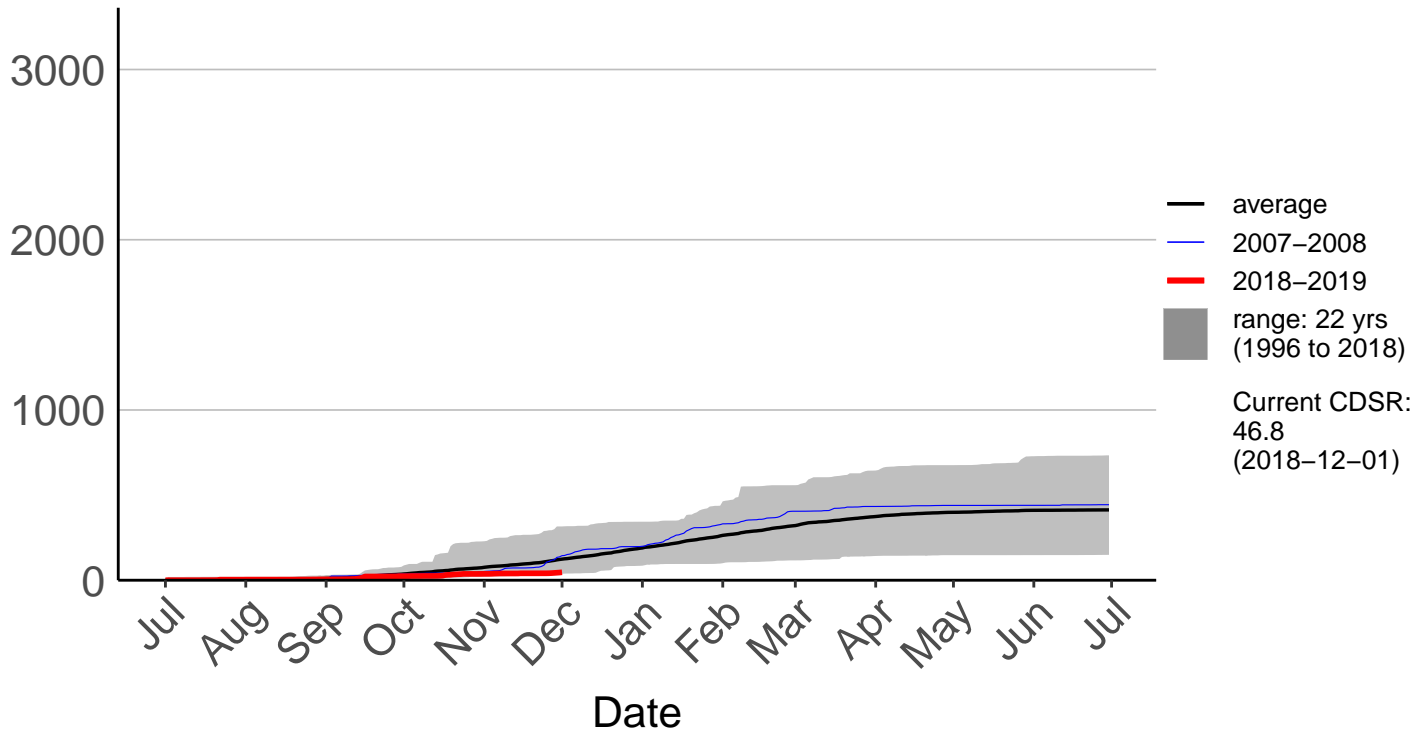

Dunedin Aero SYNOP – DISCONTINUED

Cumulative Daily Severity Rating