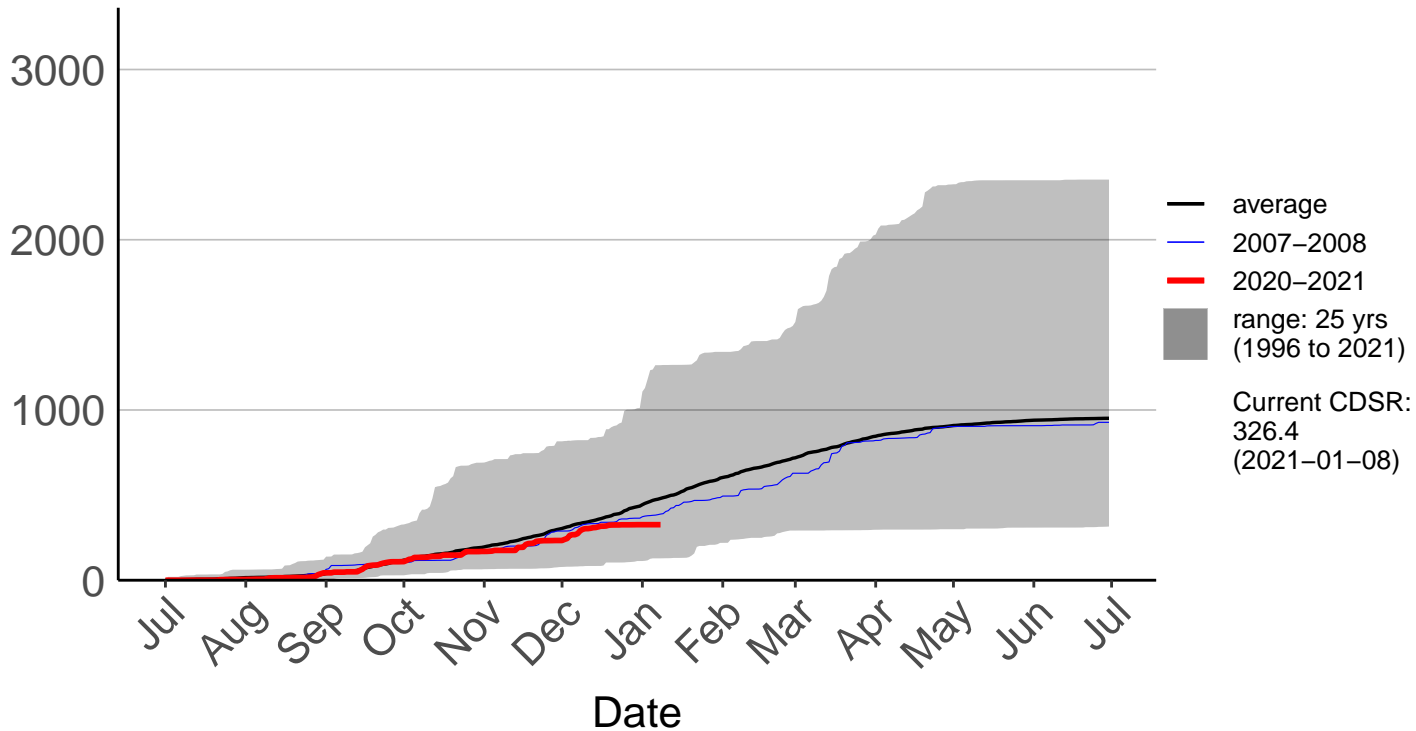

Rock And Pillar Raws

Cumulative Daily Severity Rating