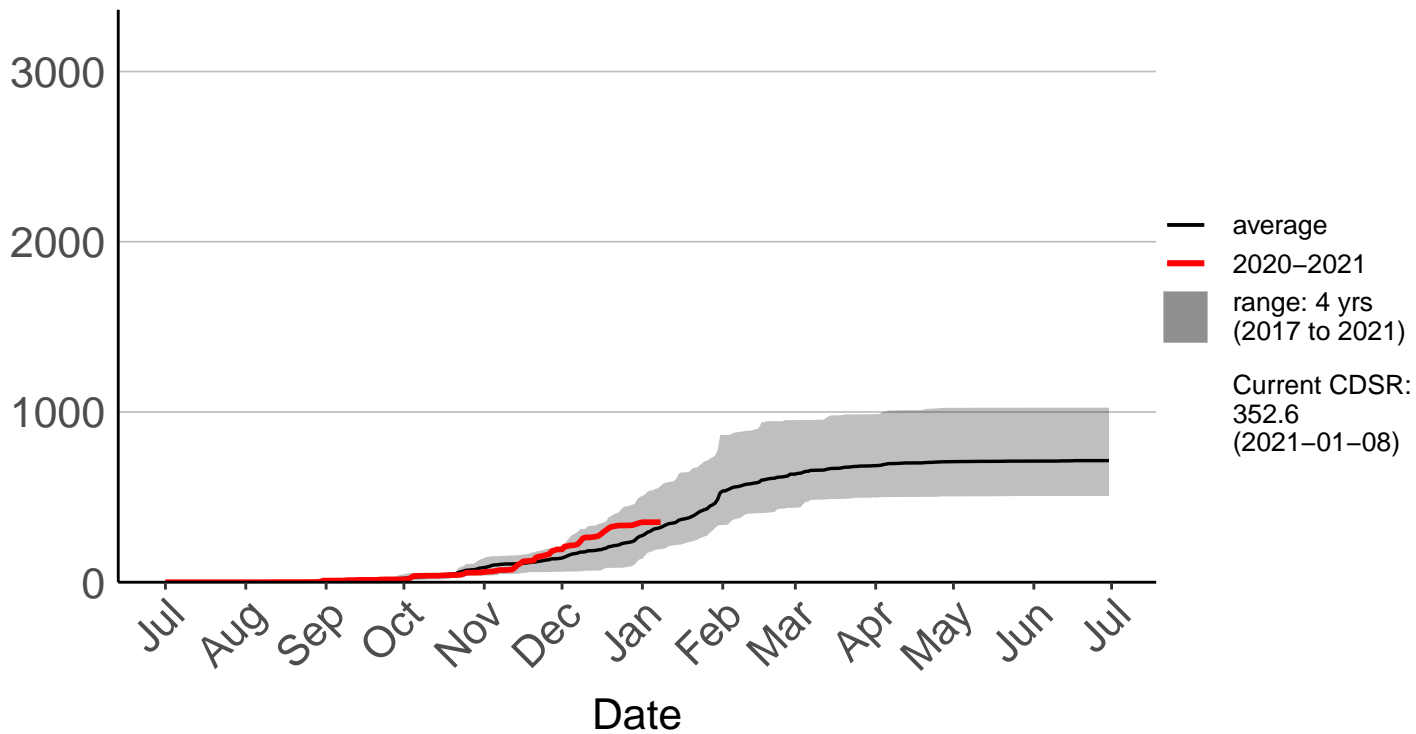

Hawea Flat Raws

Cumulative Daily Severity Rating