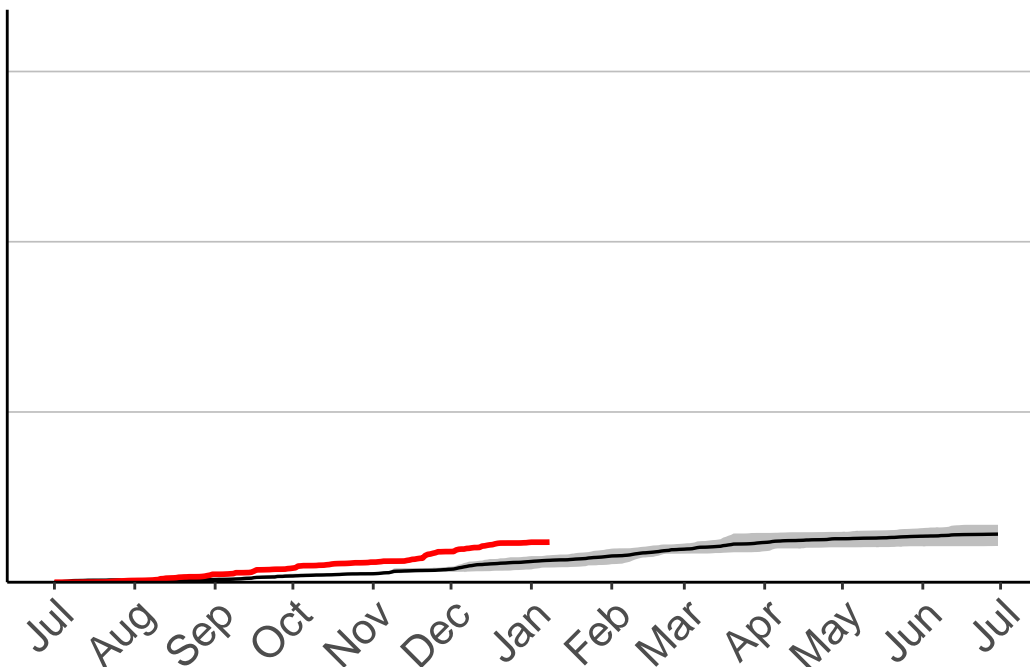

# Oamaru North Raws

Cumulative Daily Severity Rating

3000  
2000  
1000  
0

Jul Aug Sep Oct Nov Dec Jan Feb Mar Apr May Jun Jul

Date

- average
  - 2020–2021
  - range: 4 yrs (2017 to 2021)
- Current CDSR:  
235.6  
(2021-01-08)