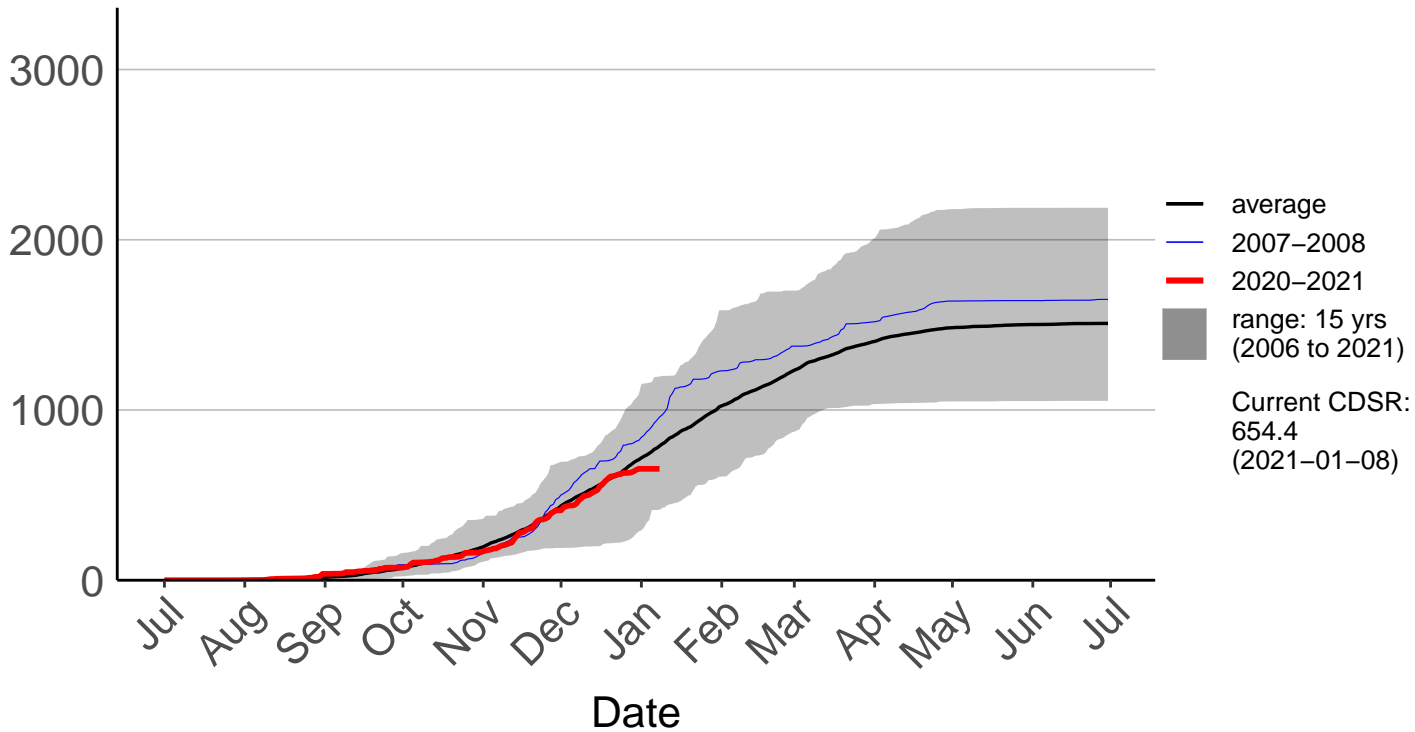

Cromwell Ews

Cumulative Daily Severity Rating