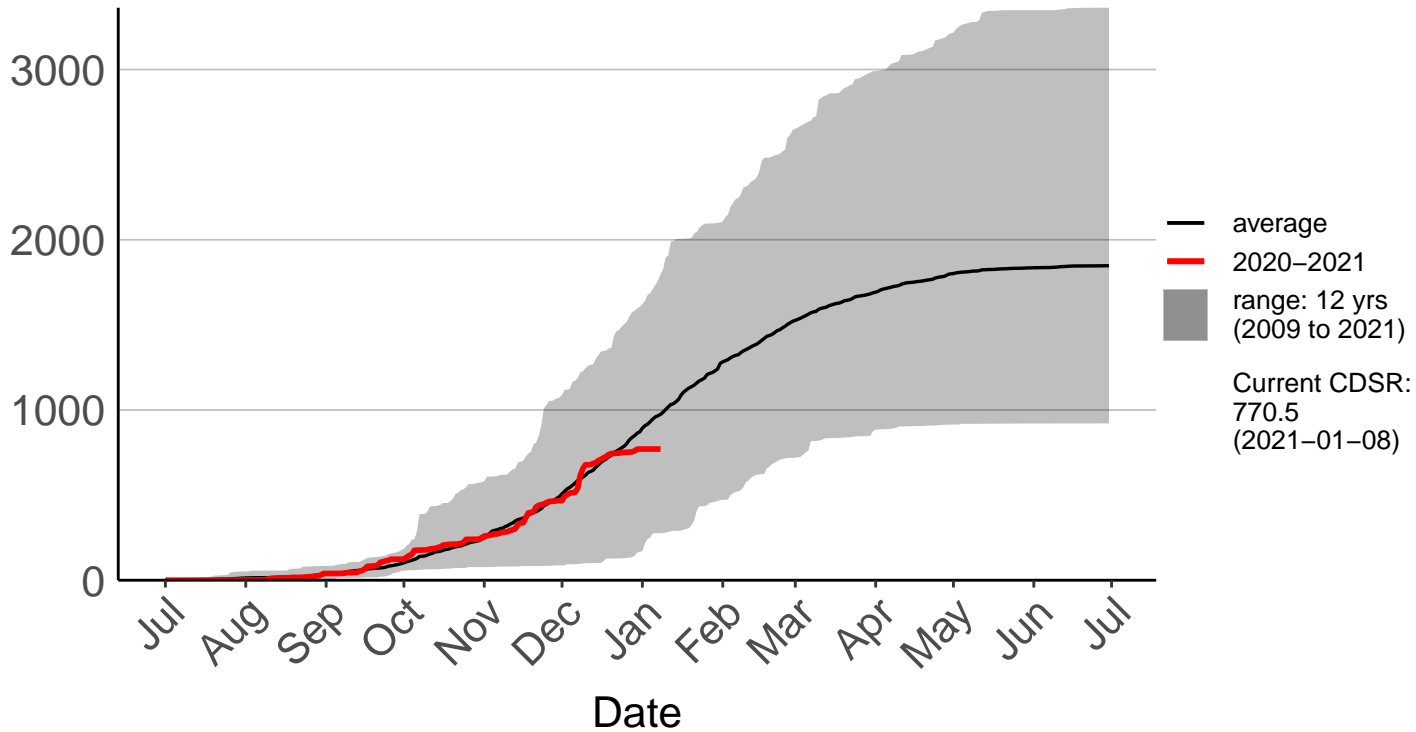

# Butchers Dam Raws

Cumulative Daily Severity Rating