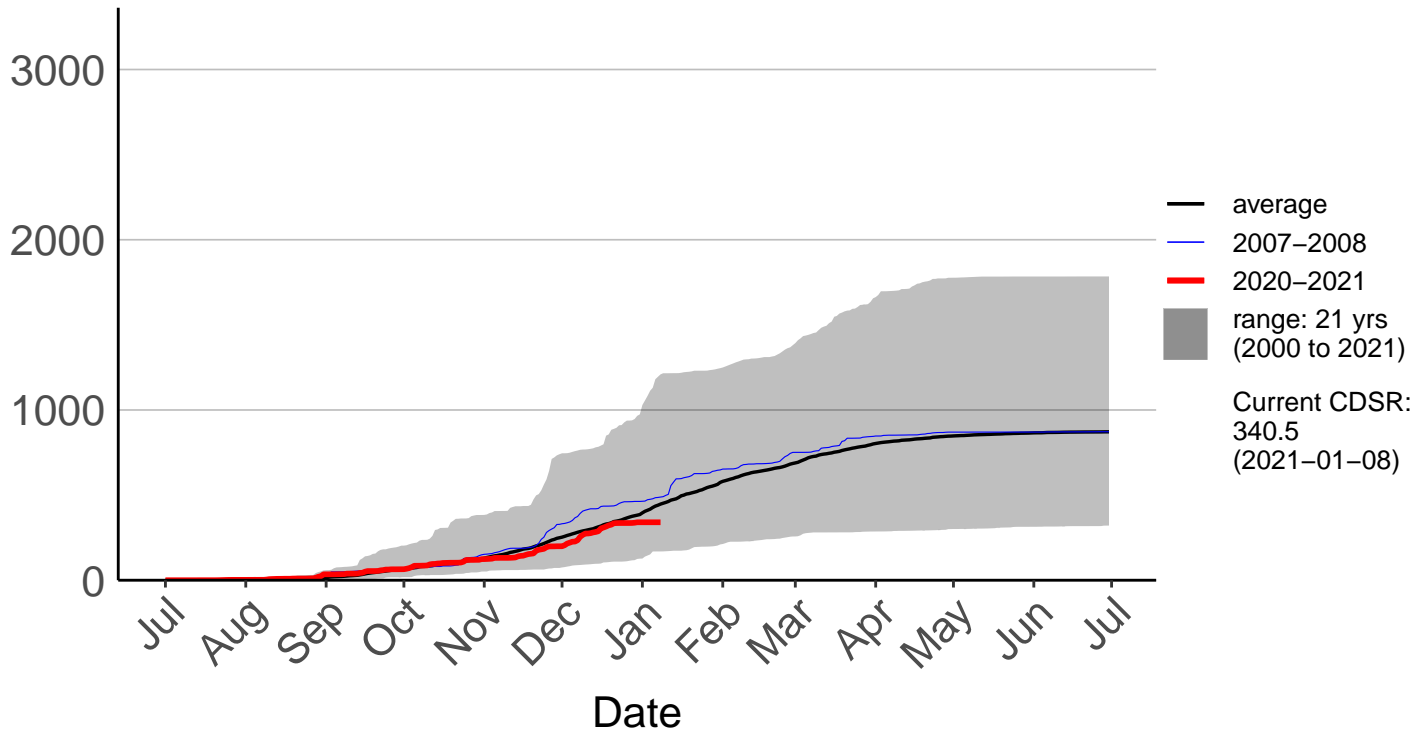

Ranfurly Ews

Cumulative Daily Severity Rating