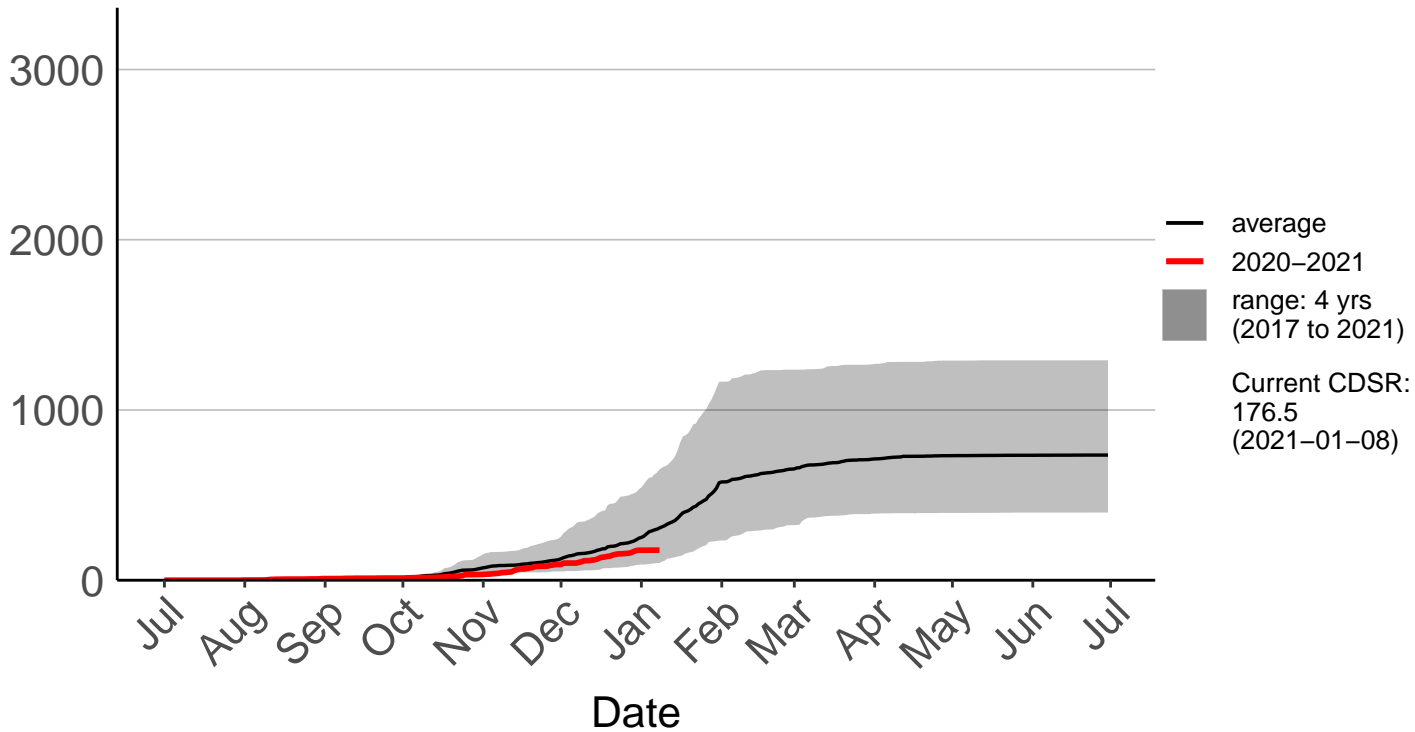

Queenstown Aero Raws

Cumulative Daily Severity Rating