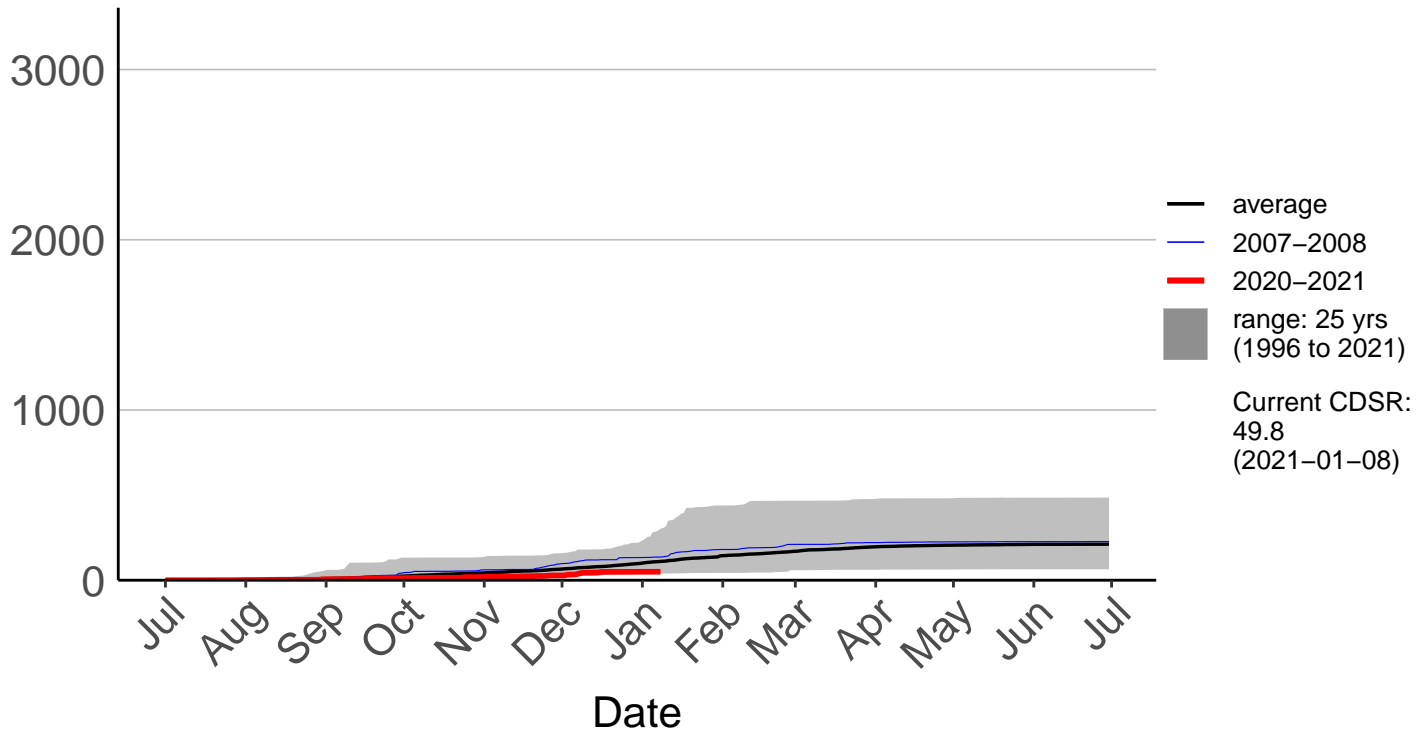

Tapanui Raws

Cumulative Daily Severity Rating