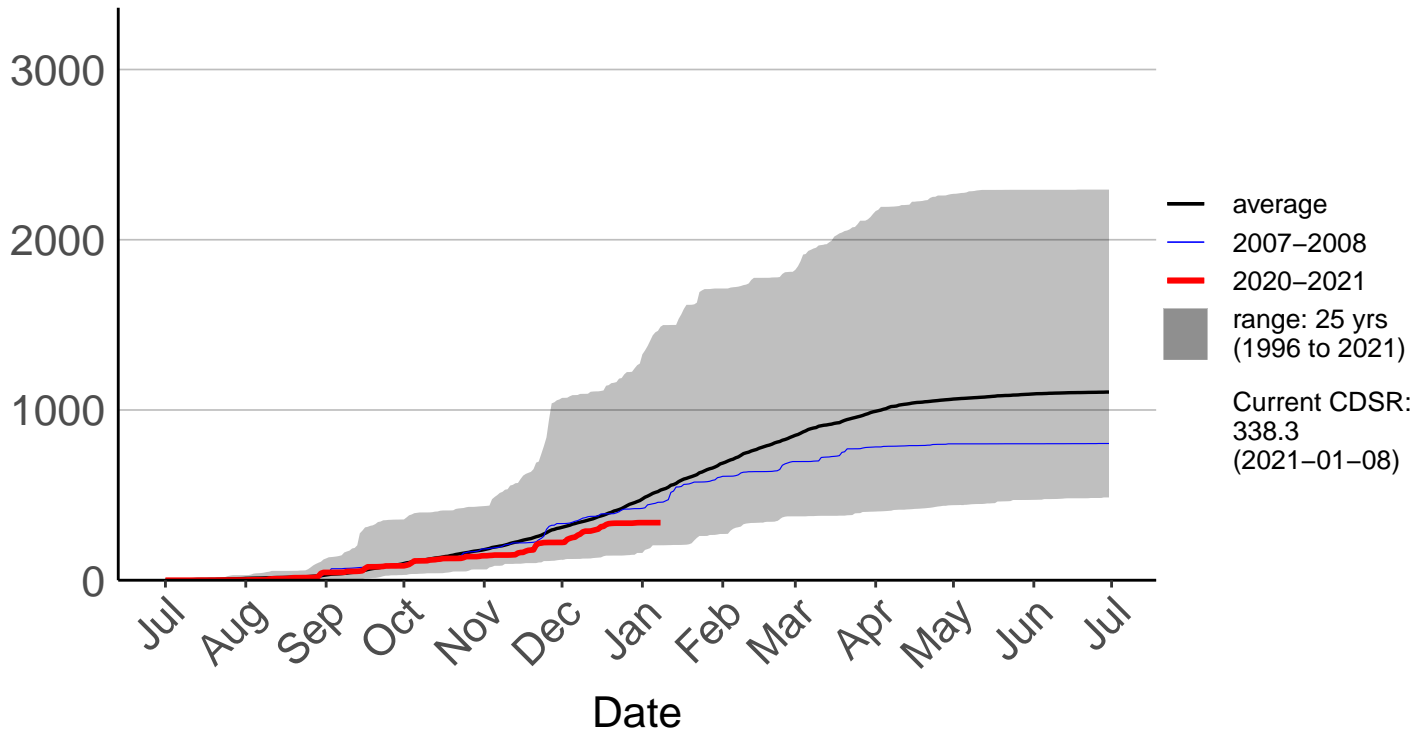

Dansey Pass Raws

Cumulative Daily Severity Rating