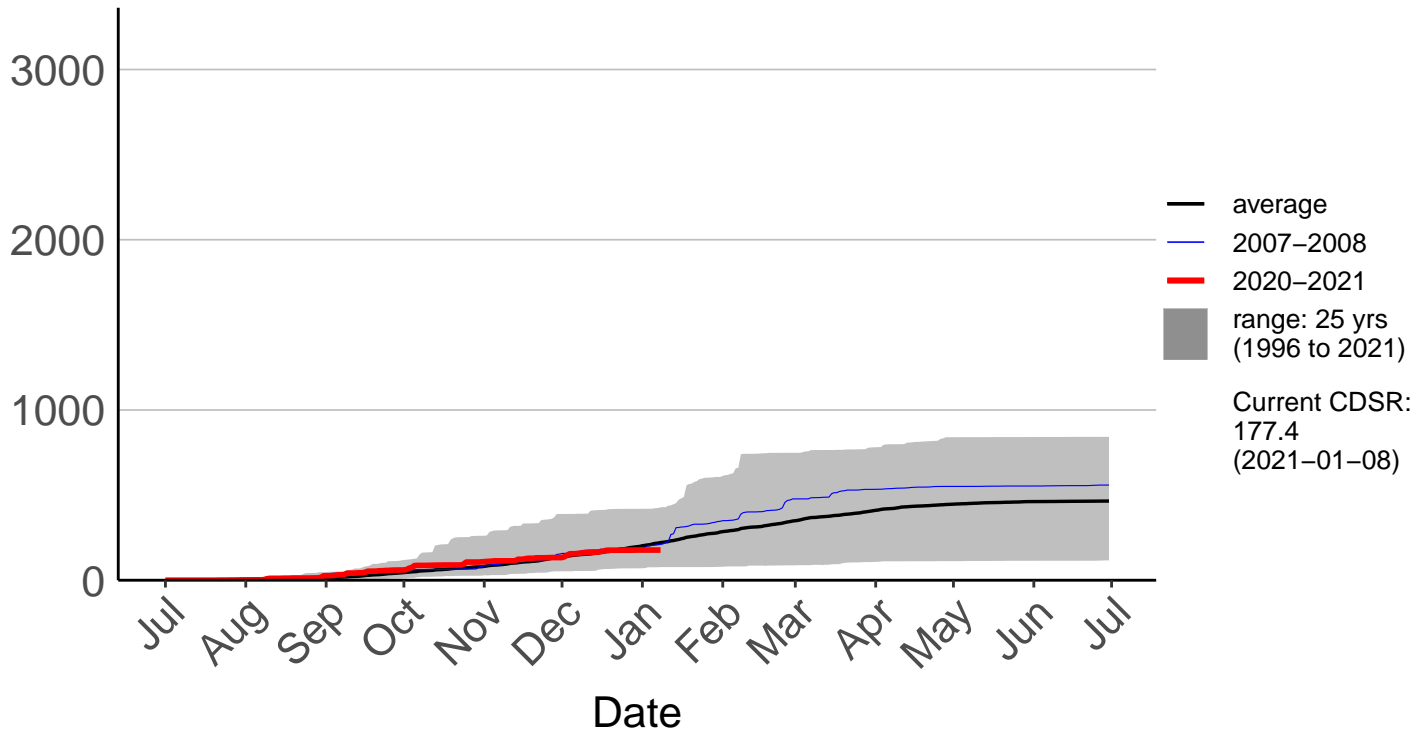

Traquair Raws

Cumulative Daily Severity Rating