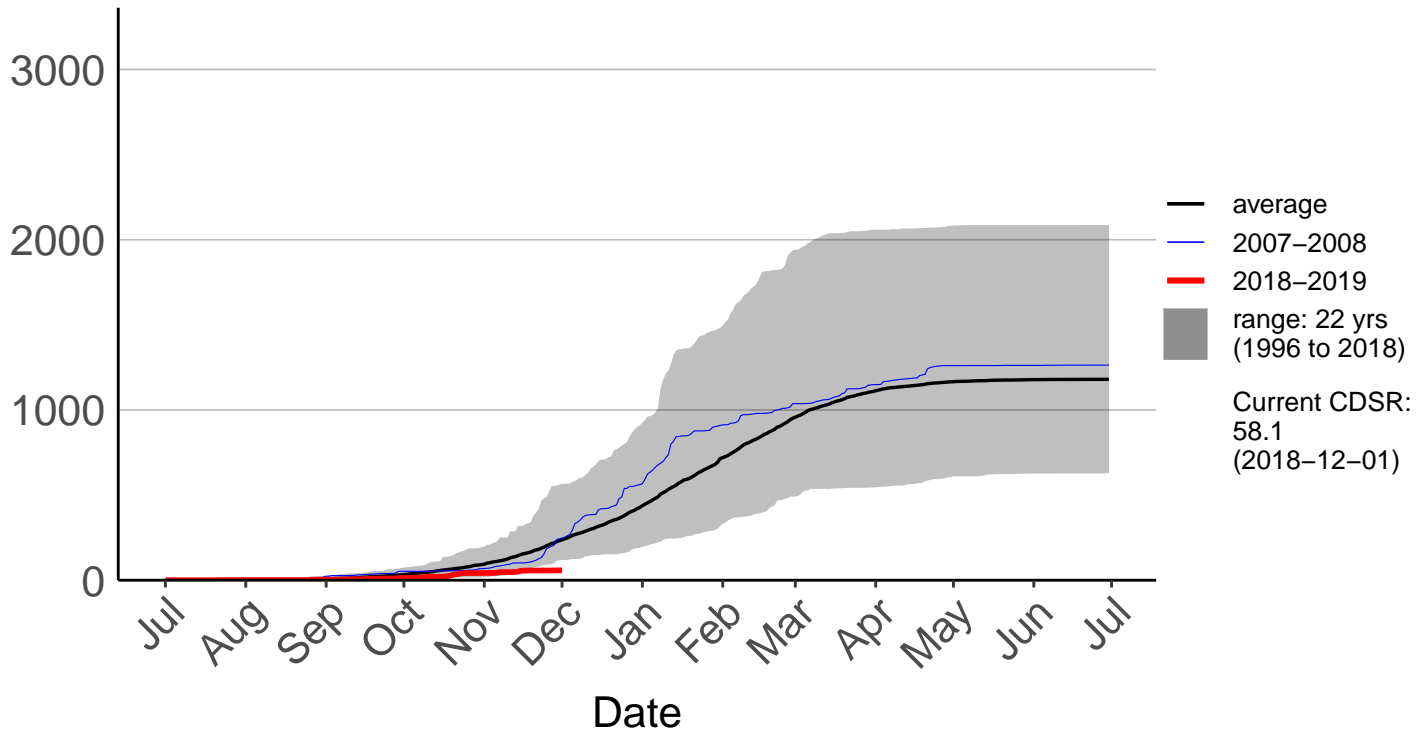

Wanaka Aero Aws – DISCONTINUED

Cumulative Daily Severity Rating