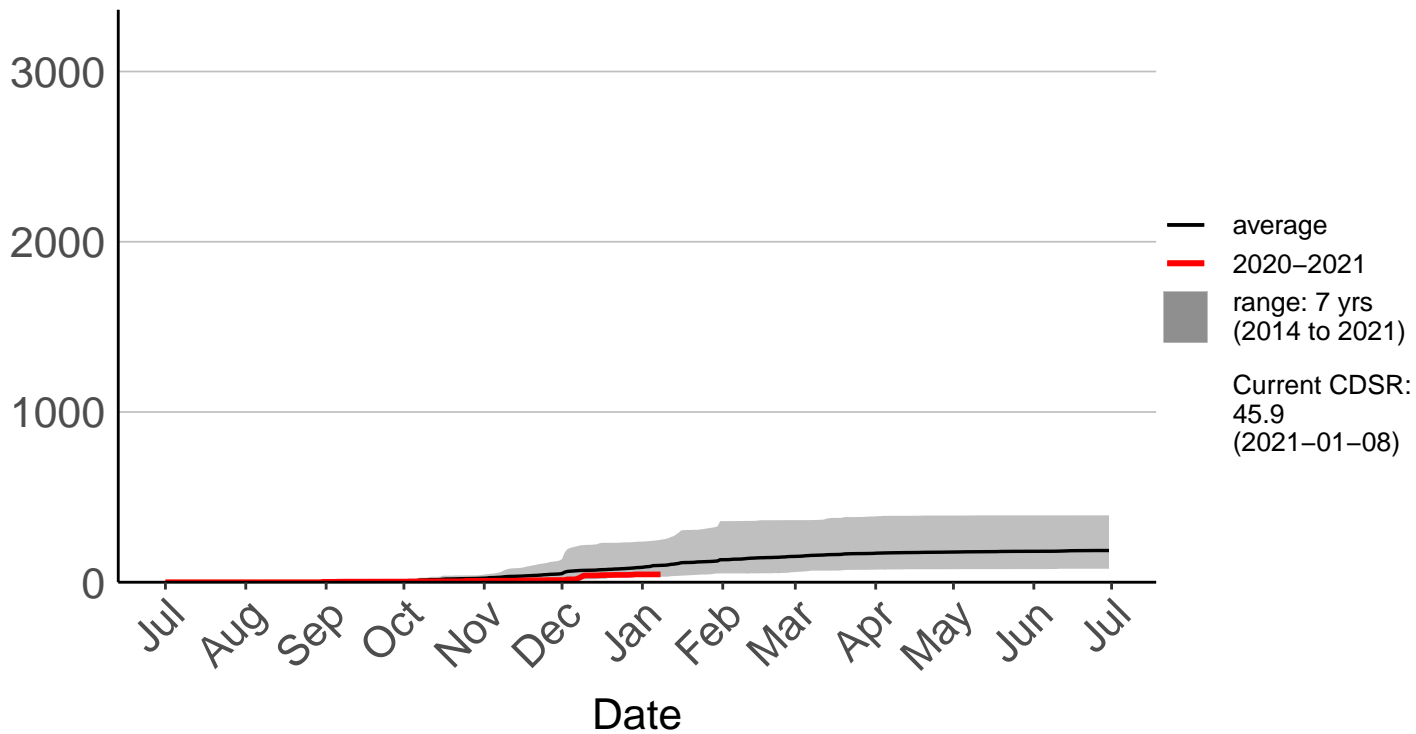

Waipahi Raws

Cumulative Daily Severity Rating