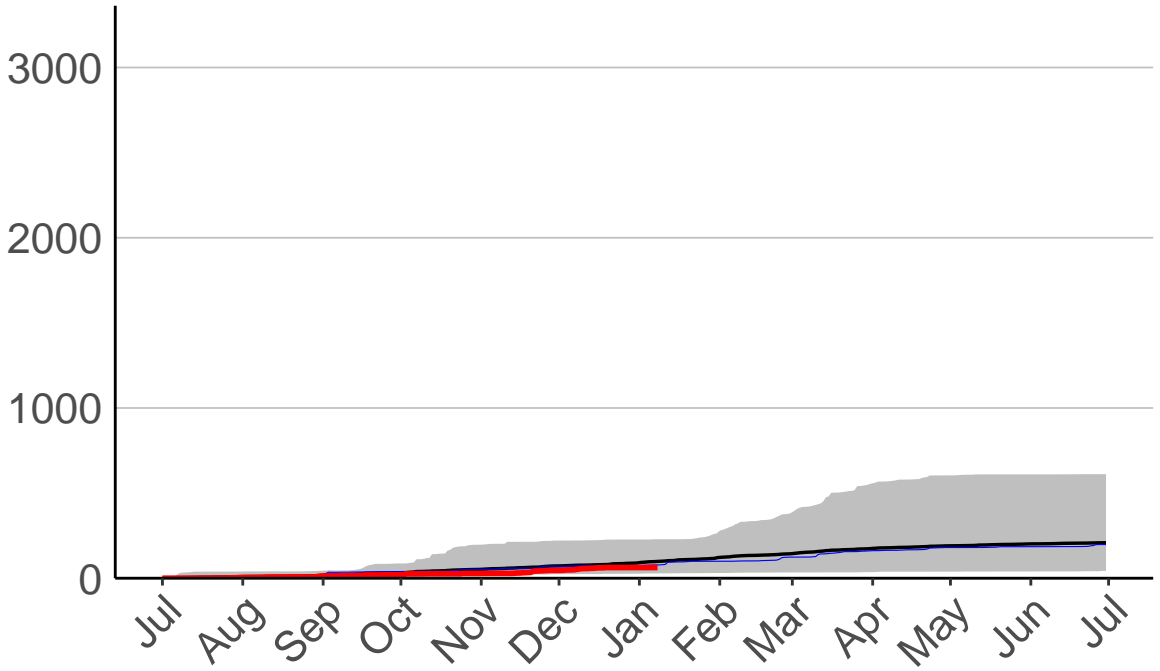

Herbert Raws

Cumulative Daily Severity Rating

— average
— 2007-2008
— 2020-2021
■ range: 16 yrs (2005 to 2021)
Current CDSR: 62.9 (2021-01-08)

Date