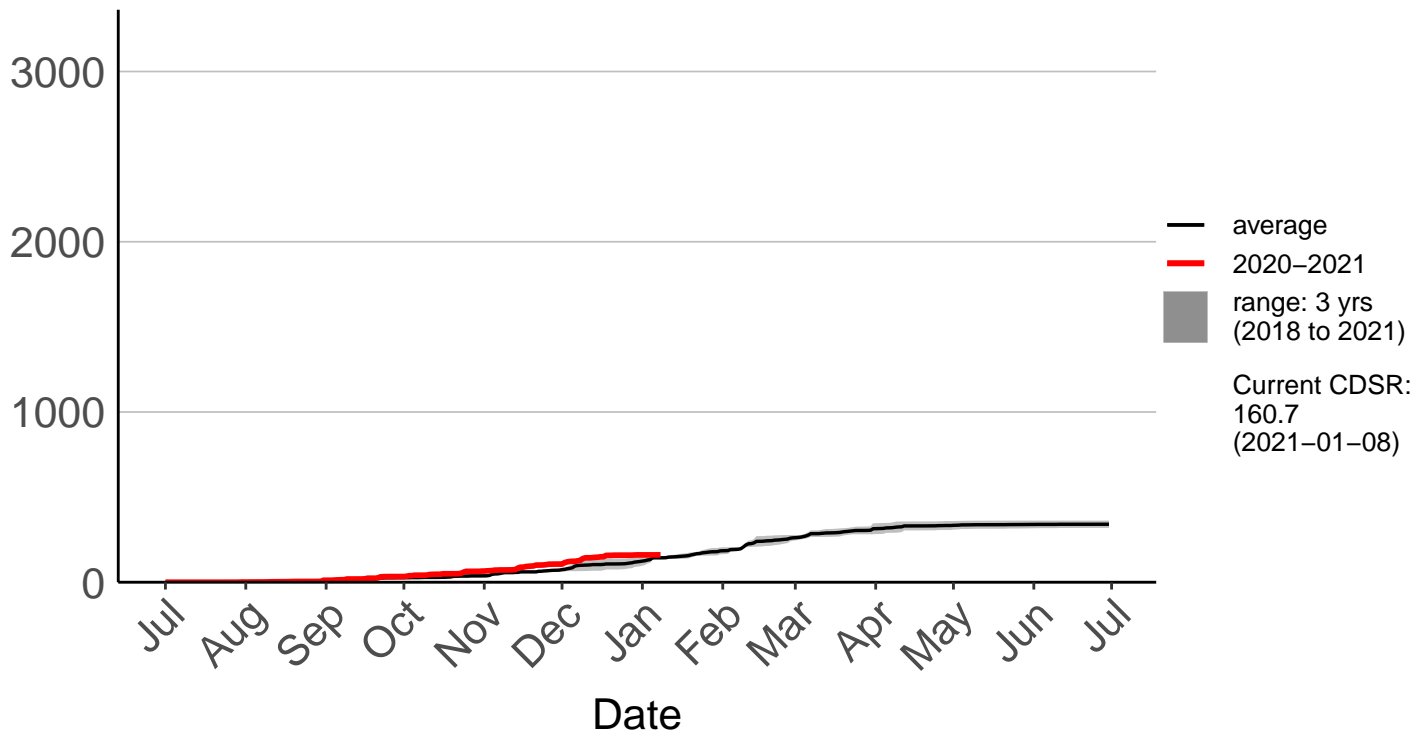

# Lauder Ews

Cumulative Daily Severity Rating

— average  
— 2007-2008  
— 2020-2021  
■ range: 25 yrs (1996 to 2021)

Current CDSR:  
496.8  
(2021-01-08)

# Macrae's Raws

Cumulative Daily Severity Rating

— average  
— 2007-2008  
— 2020-2021  
■ range: 17 yrs (2004 to 2021)  
Current CDSR: 322.8 (2021-01-08)

Date

# Millers Flat Raws

Cumulative Daily Severity Rating