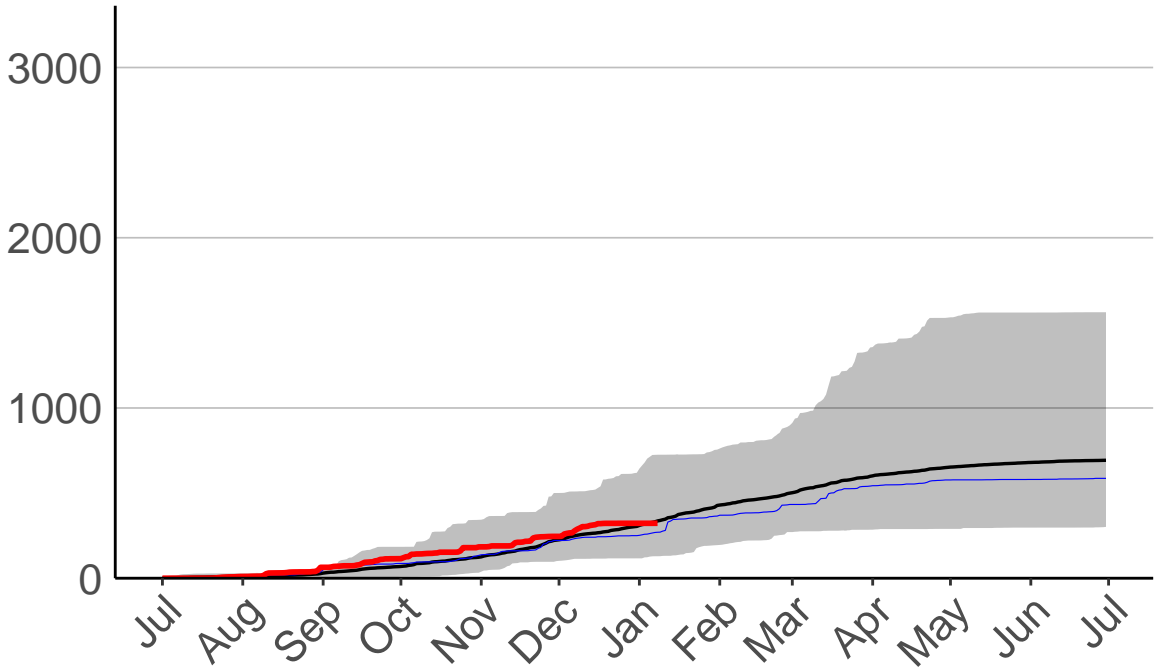

# Herbert Raws

Cumulative Daily Severity Rating

— average  
— 2007-2008  
— 2020-2021  
■ range: 16 yrs (2005 to 2021)  
Current CDSR: 62.9 (2021-01-08)

Date

# Lauder Ews

Cumulative Daily Severity Rating

— average  
— 2007-2008  
— 2020-2021  
■ range: 25 yrs (1996 to 2021)

Current CDSR:  
496.8  
(2021-01-08)

# Macrae's Raws

Cumulative Daily Severity Rating

— average  
— 2007-2008  
— 2020-2021  
■ range: 17 yrs (2004 to 2021)  
Current CDSR: 322.8 (2021-01-08)

Date