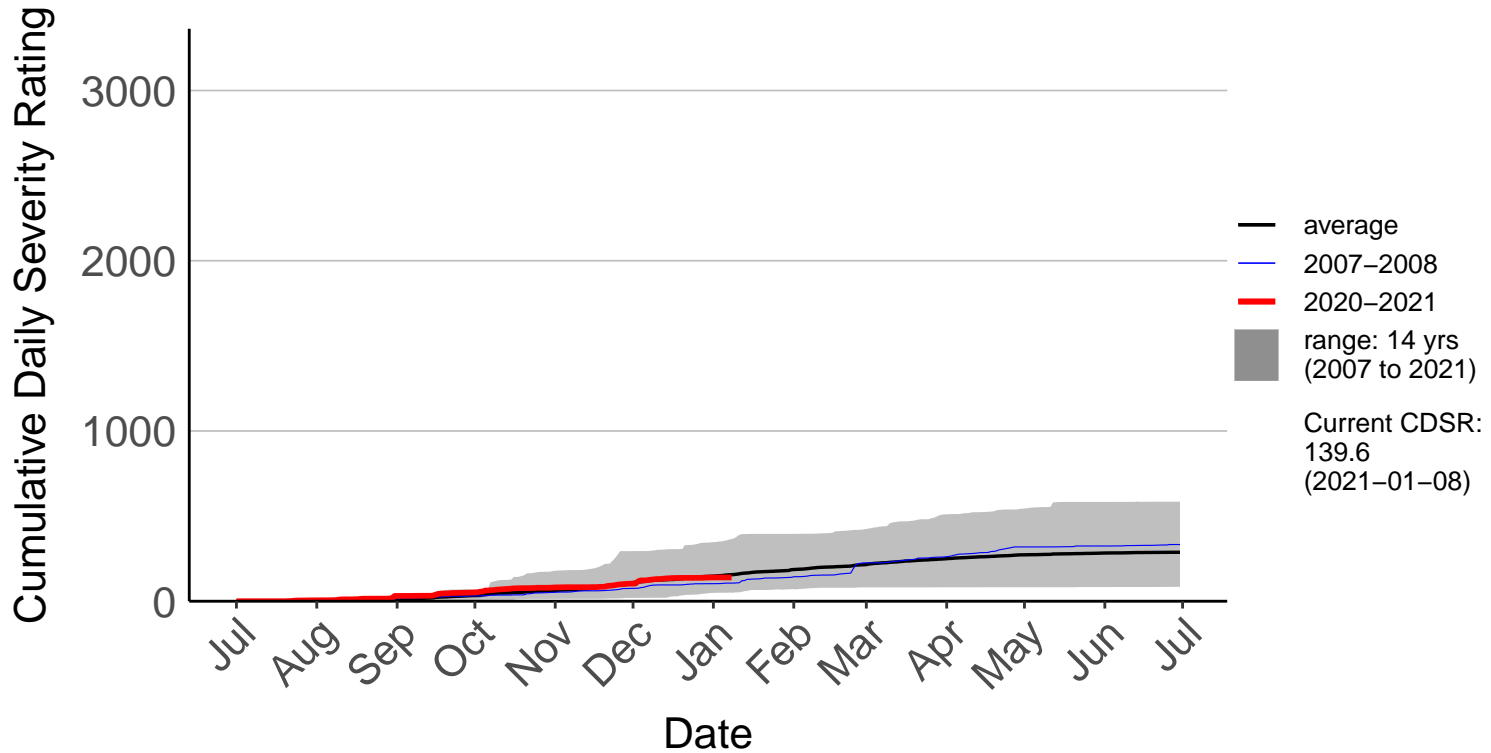

# Butchers Dam Raws

Cumulative Daily Severity Rating