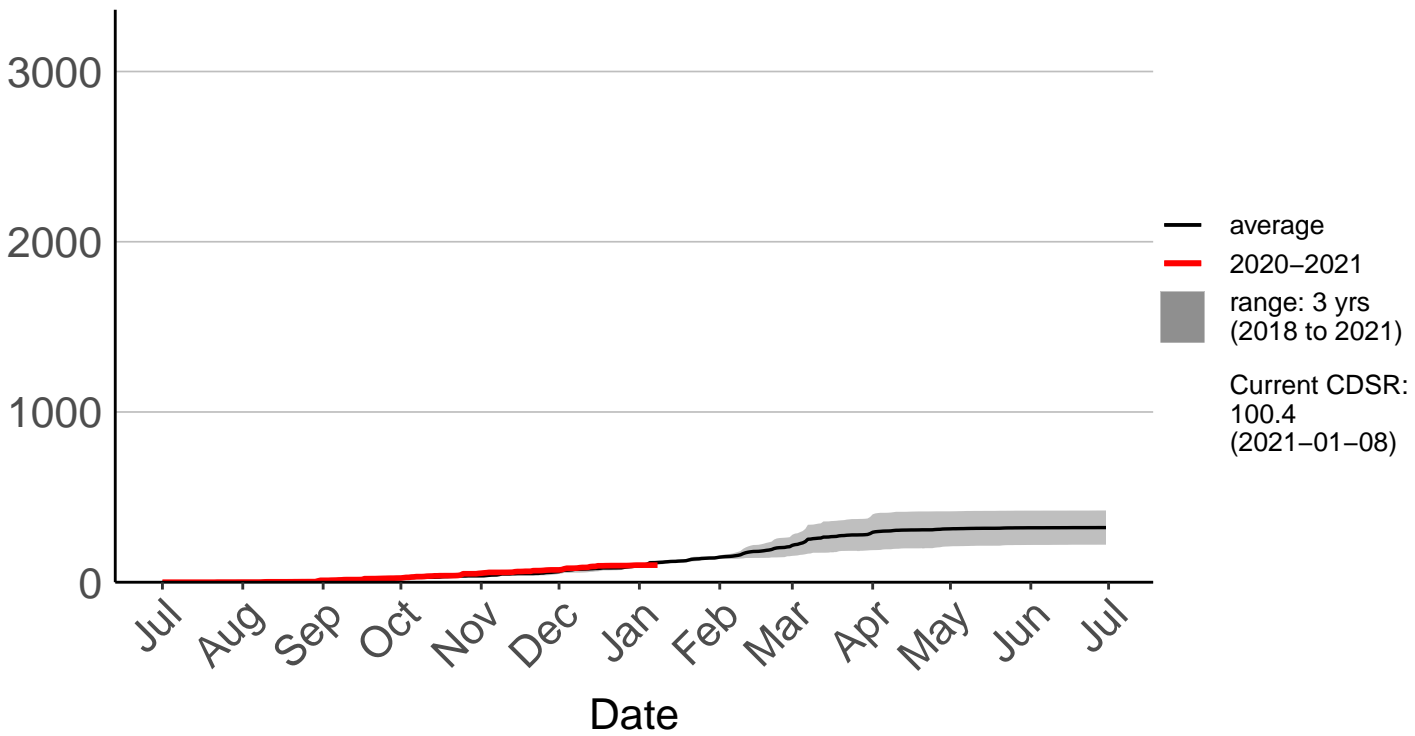

# Dansey Pass Raws

Cumulative Daily Severity Rating

# Dunedin Raws

Cumulative Daily Severity Rating

— average  
— 2020-2021  
■ range: 3 yrs (2018 to 2021)  
Current CDSR: 100.4 (2021-01-08)