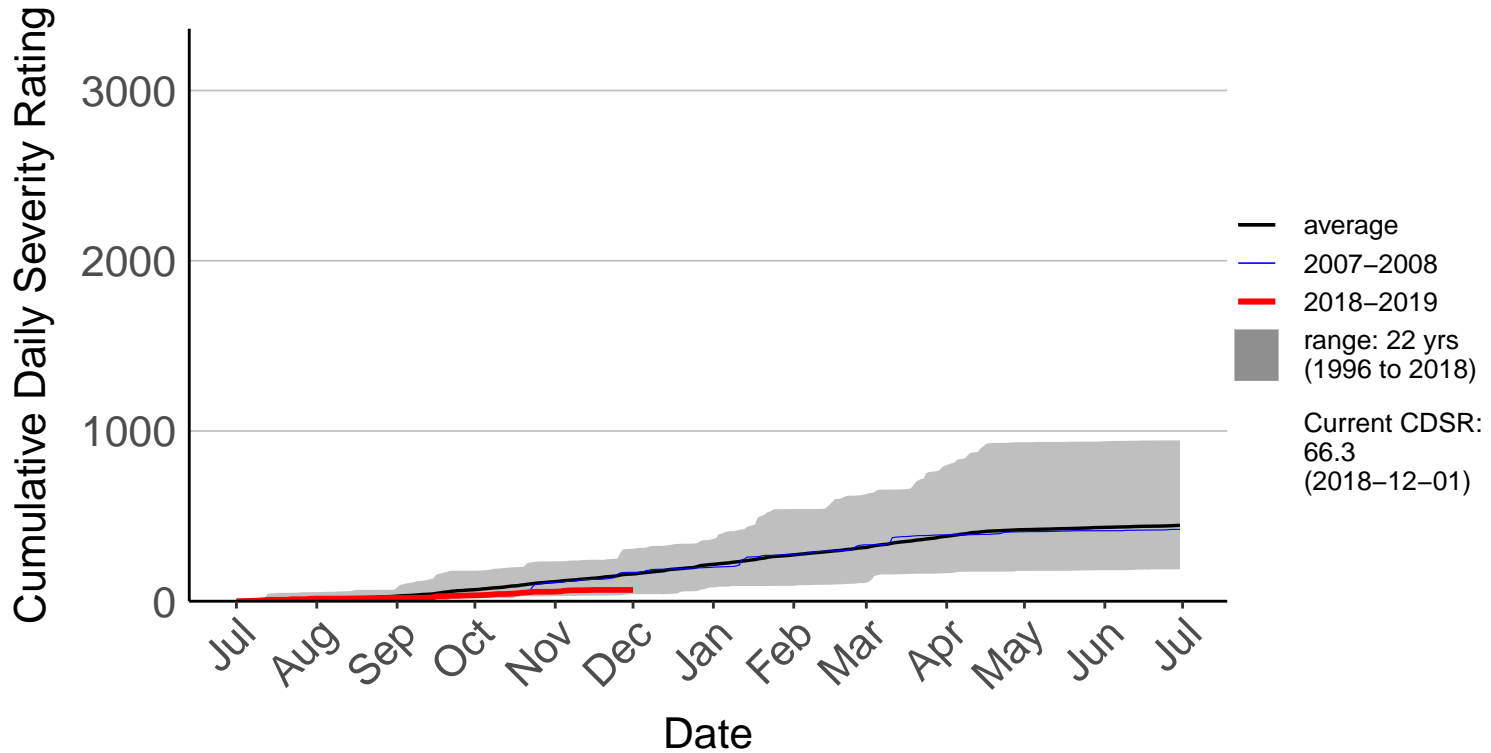

Oamaru Airport Aws – DISCONTINUED