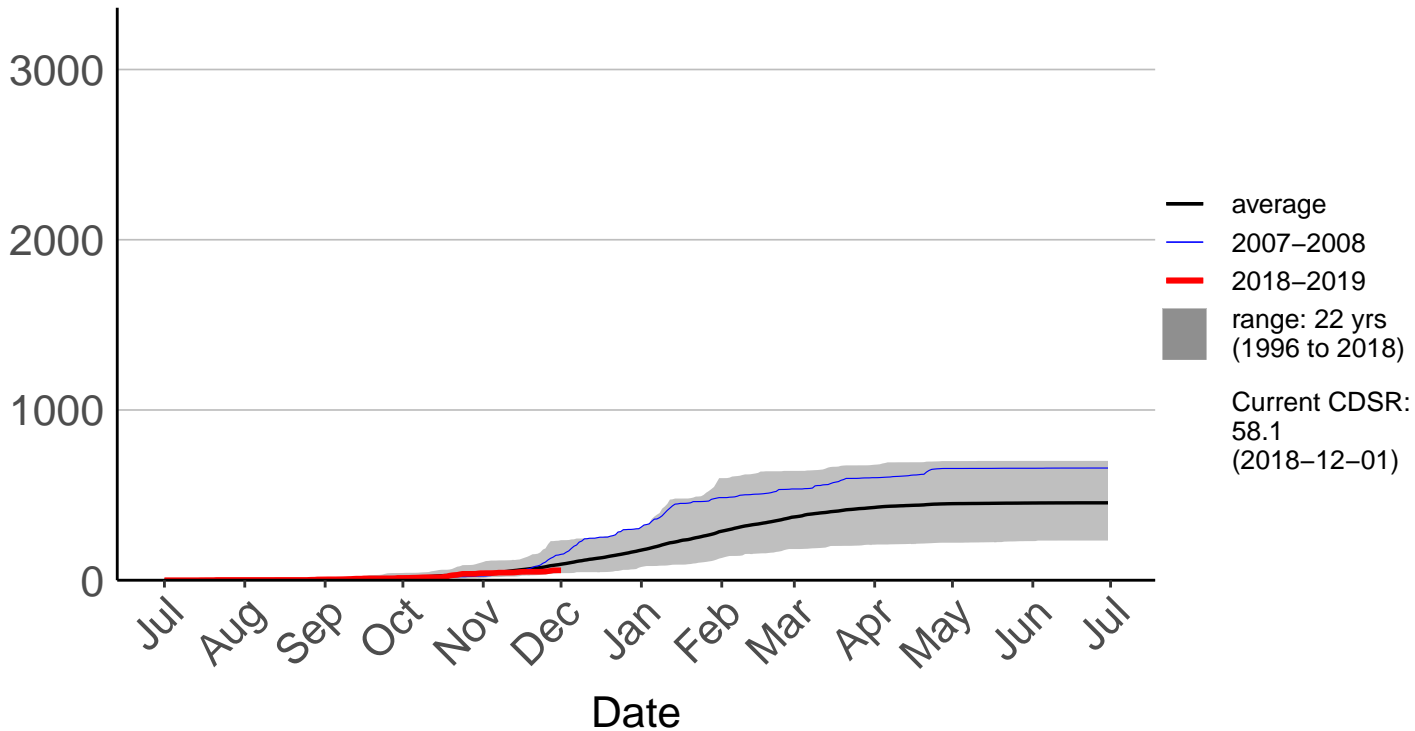

Queenstown Aero SYNOP – DISCONTINUED

Cumulative Daily Severity Rating