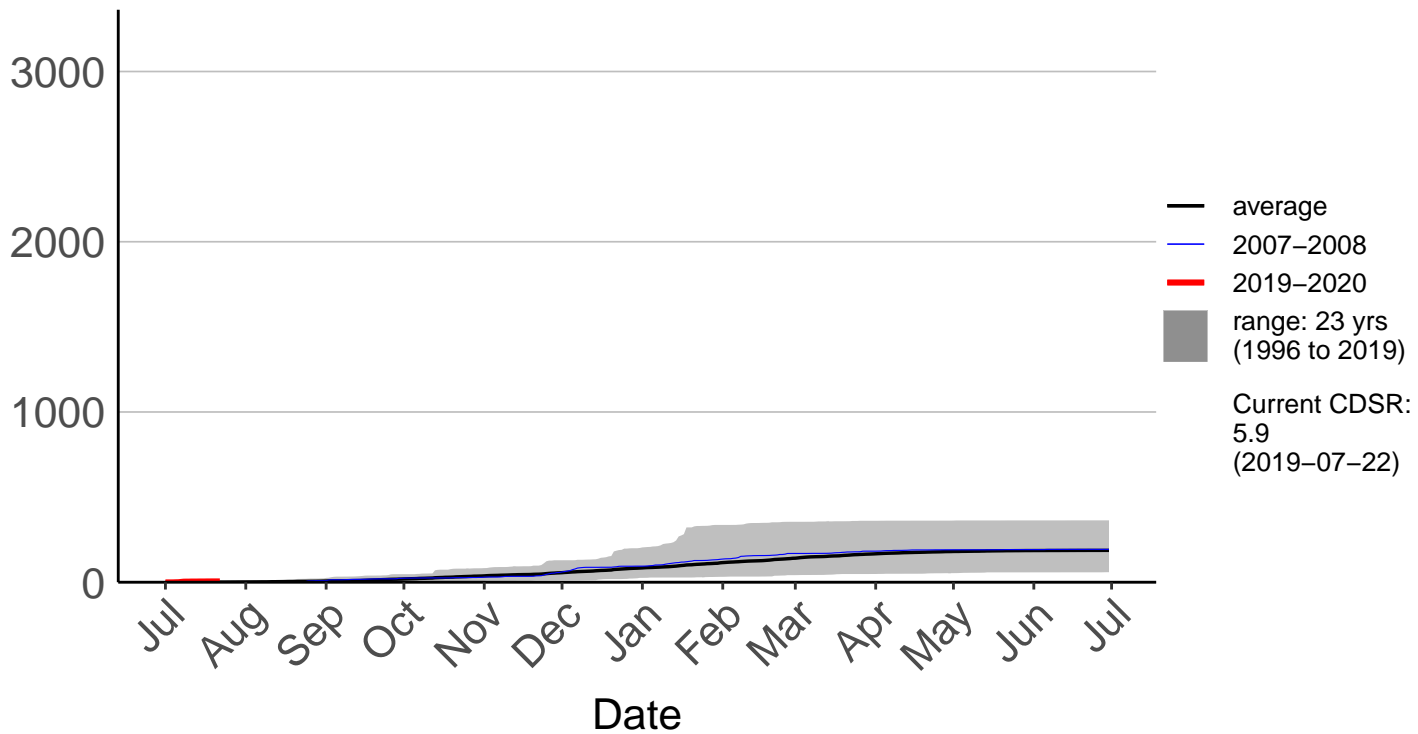

Glenledi Raws

Cumulative Daily Severity Rating