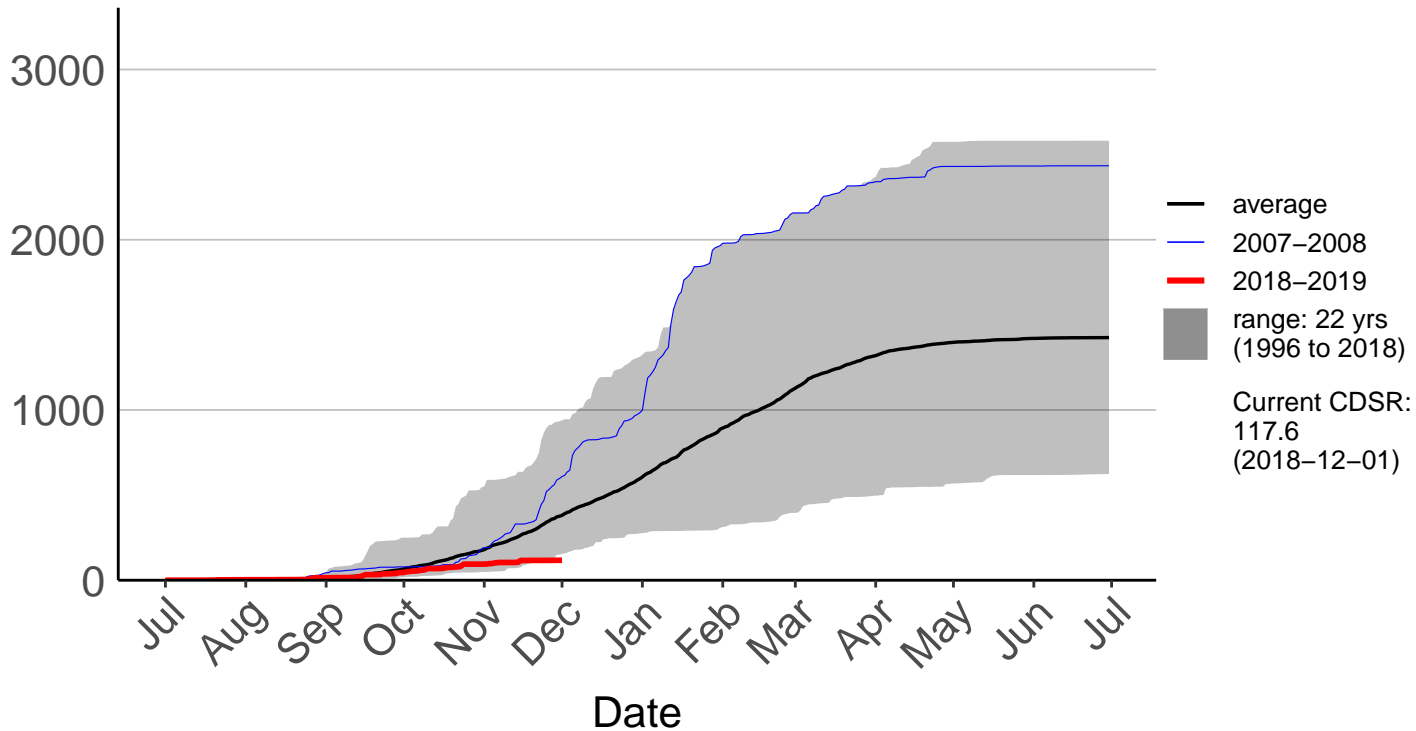

Tara Hills Aws – DISCONTINUED

Cumulative Daily Severity Rating