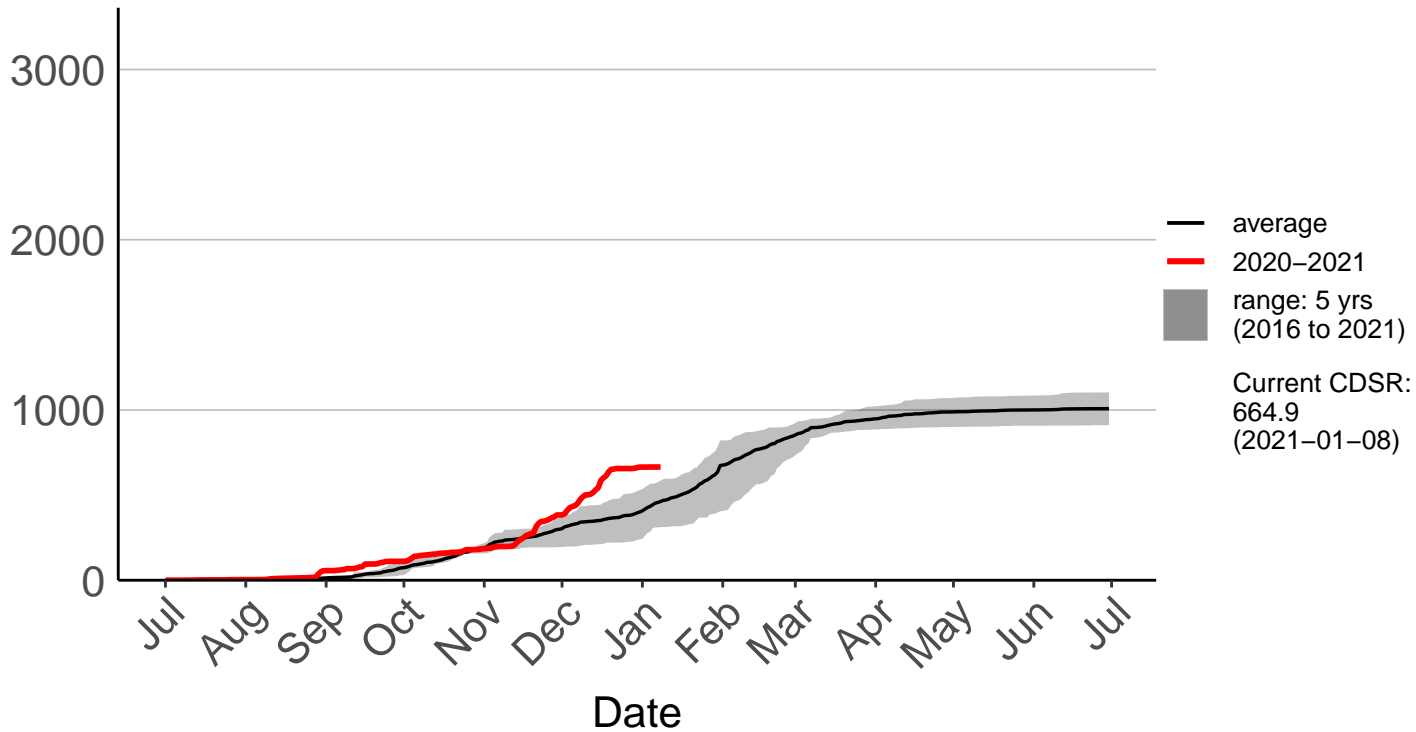

# Oamaru North Raws

Cumulative Daily Severity Rating

3000  
2000  
1000  
0

Jul Aug Sep Oct Nov Dec Jan Feb Mar Apr May Jun Jul

Date

- average
  - 2020–2021
  - range: 4 yrs (2017 to 2021)
- Current CDSR:  
235.6  
(2021-01-08)

# Otematata Raws

Cumulative Daily Severity Rating