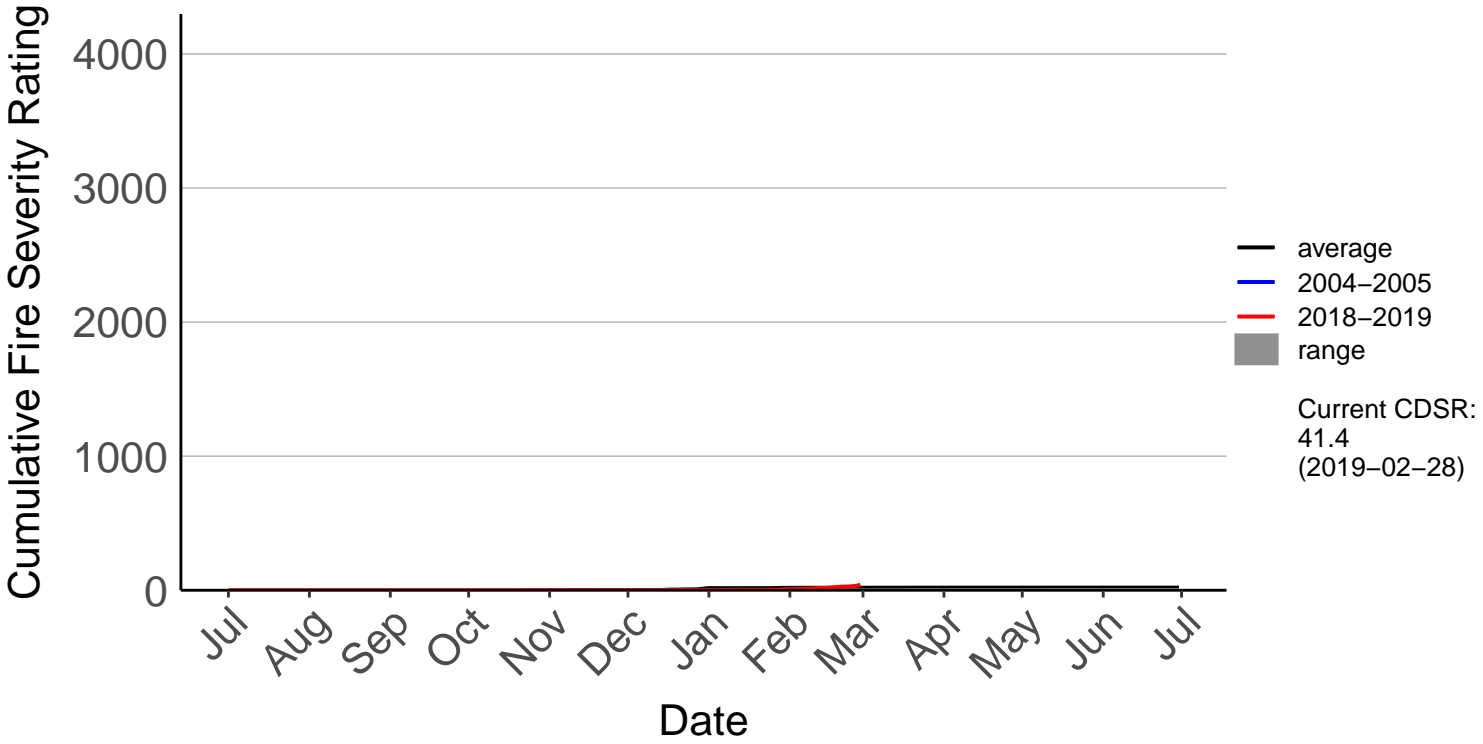

# Goudies Raws – DISCONTINUED

Cumulative Fire Severity Rating

- average
- 2004-2005
- 2018-2019
- range

Current CDSR:  
110.7  
(2017-02-27)