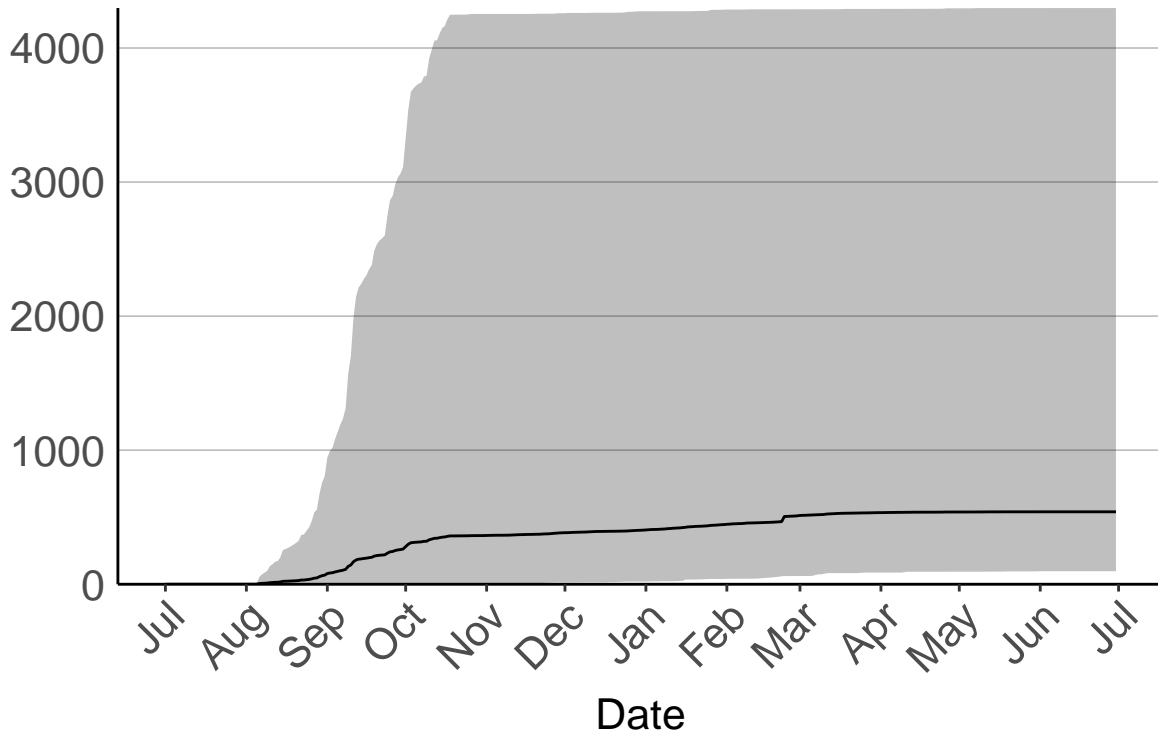

# Tihoi Raws

Cumulative Fire Severity Rating

4000  
3000  
2000  
1000  
0

Jul Aug Sep Oct Nov Dec Jan Feb Mar Apr May Jun Jul

Date

- average
- 2004–2005
- 2018–2019
- range

Current CDSR:  
130.9  
(2019-02-28)

# Webb Raws – DISCONTINUED

Cumulative Fire Severity Rating

- average
- 2004–2005
- 2018–2019
- range

Current CDSR:  
64.8  
(2017-02-22)