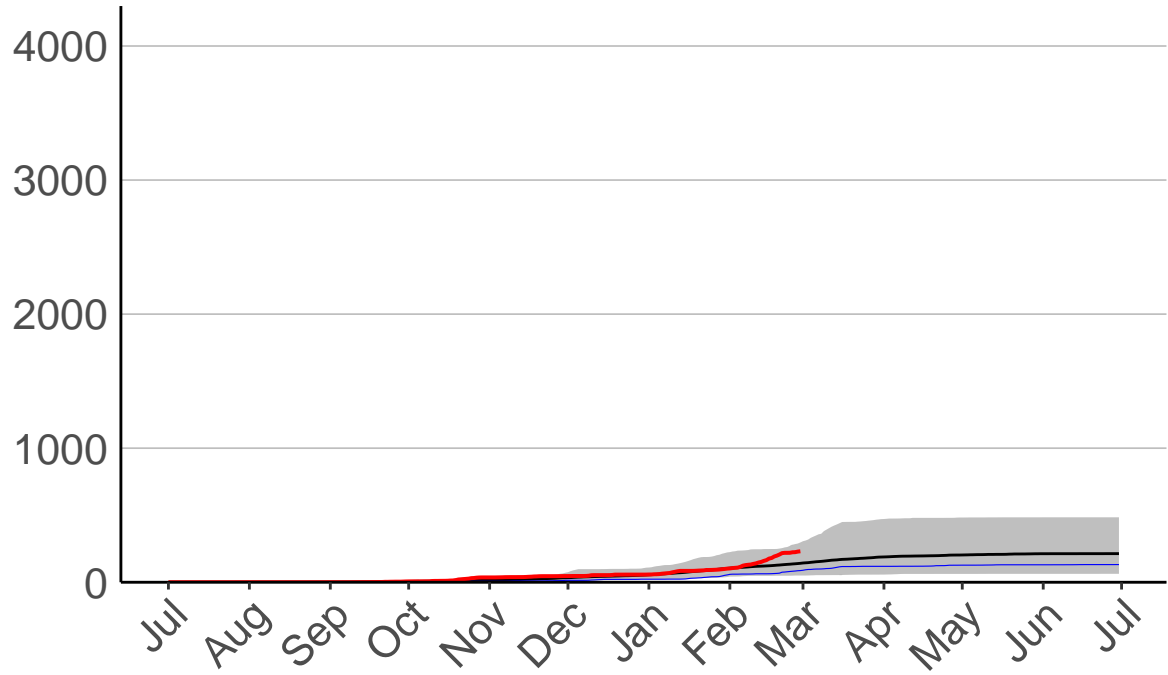

Matea Raws

Cumulative Fire Severity Rating

- average
- 2004-2005
- 2018-2019
- range

Current CDSR:
231
(2019-02-28)

Date