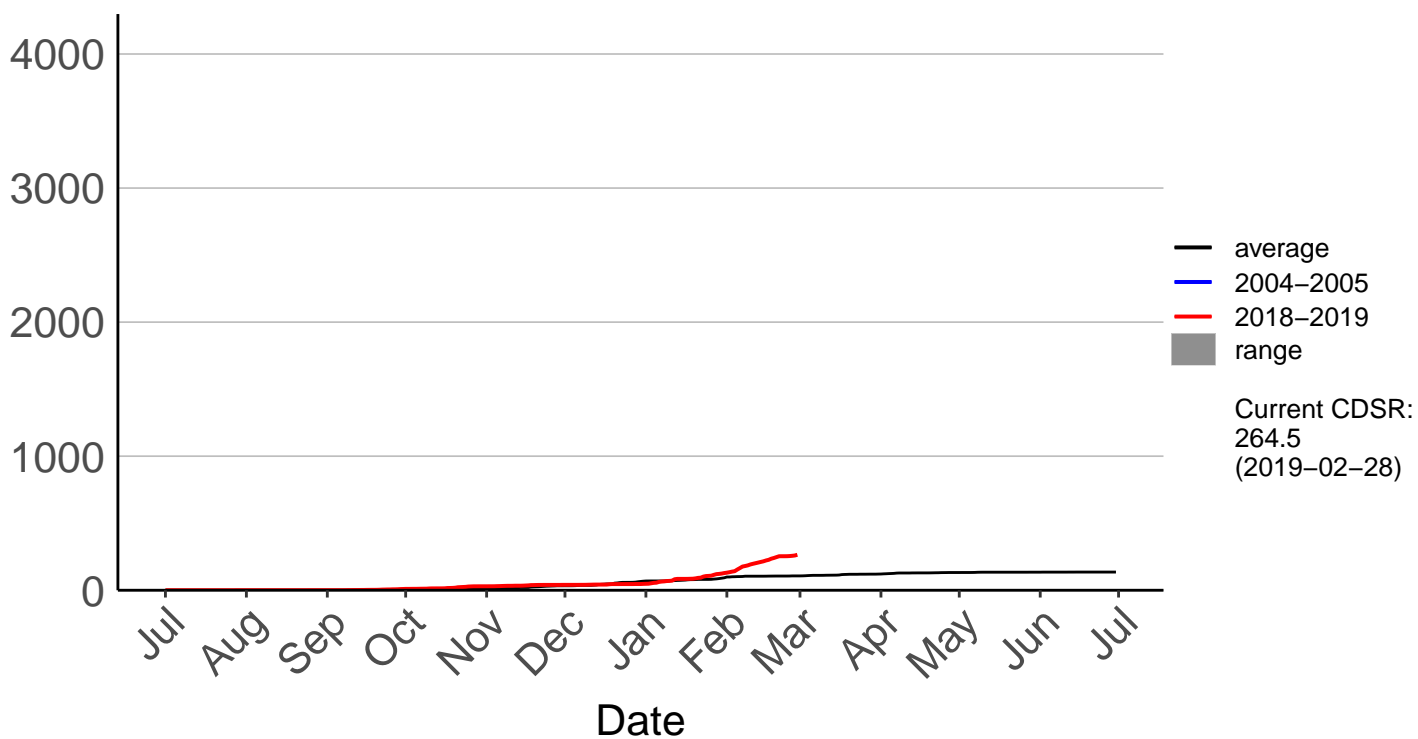

Taupo Raws

Cumulative Fire Severity Rating