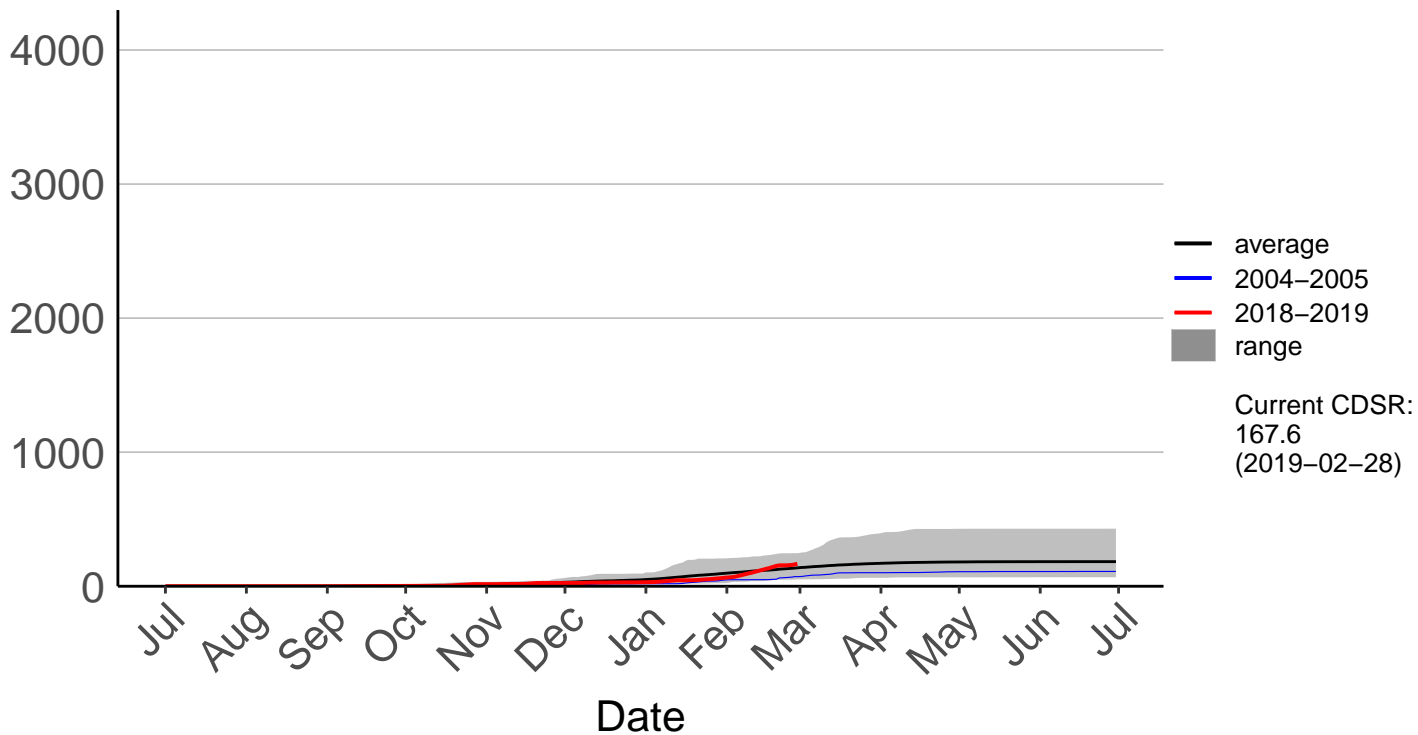

Tahorakuri Raws

Cumulative Fire Severity Rating