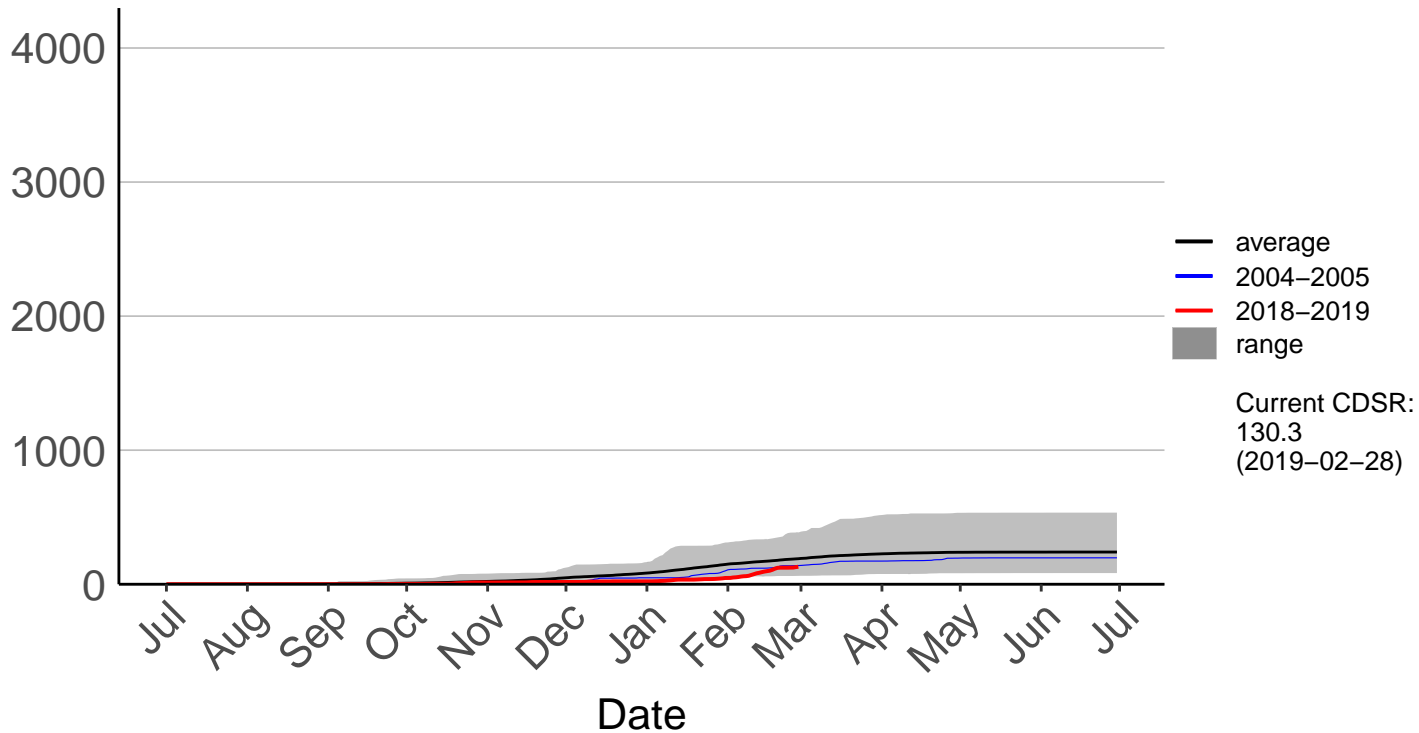

Minginui Raws

Cumulative Fire Severity Rating