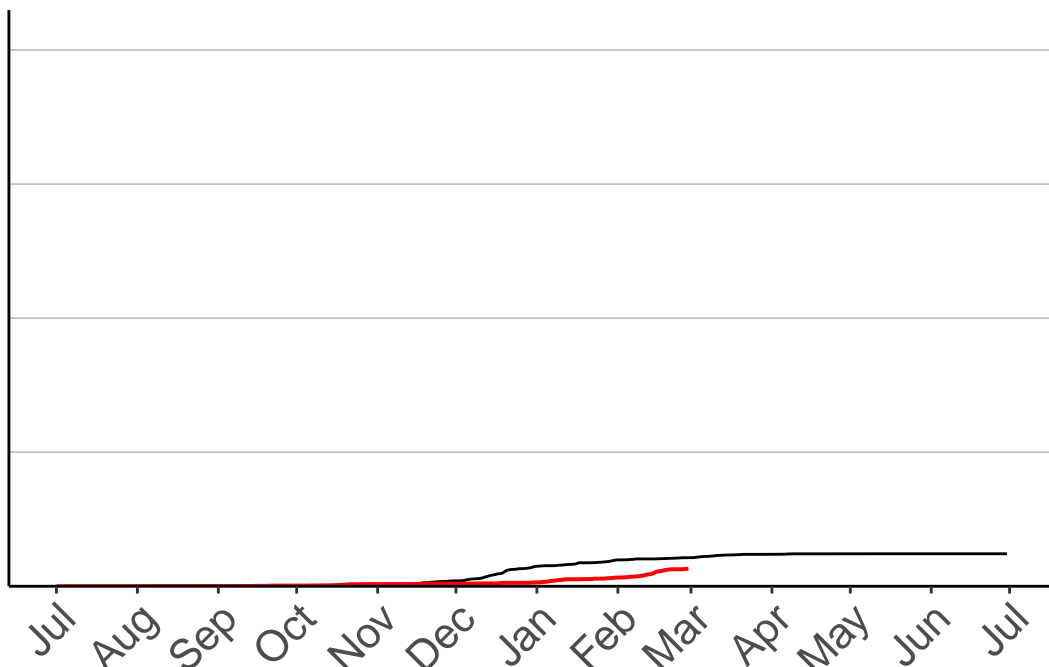

# Tihoi Raws

Cumulative Fire Severity Rating

4000  
3000  
2000  
1000  
0

Jul Aug Sep Oct Nov Dec Jan Feb Mar Apr May Jun Jul

Date

- average
- 2004–2005
- 2018–2019
- range

Current CDSR:  
130.9  
(2019-02-28)