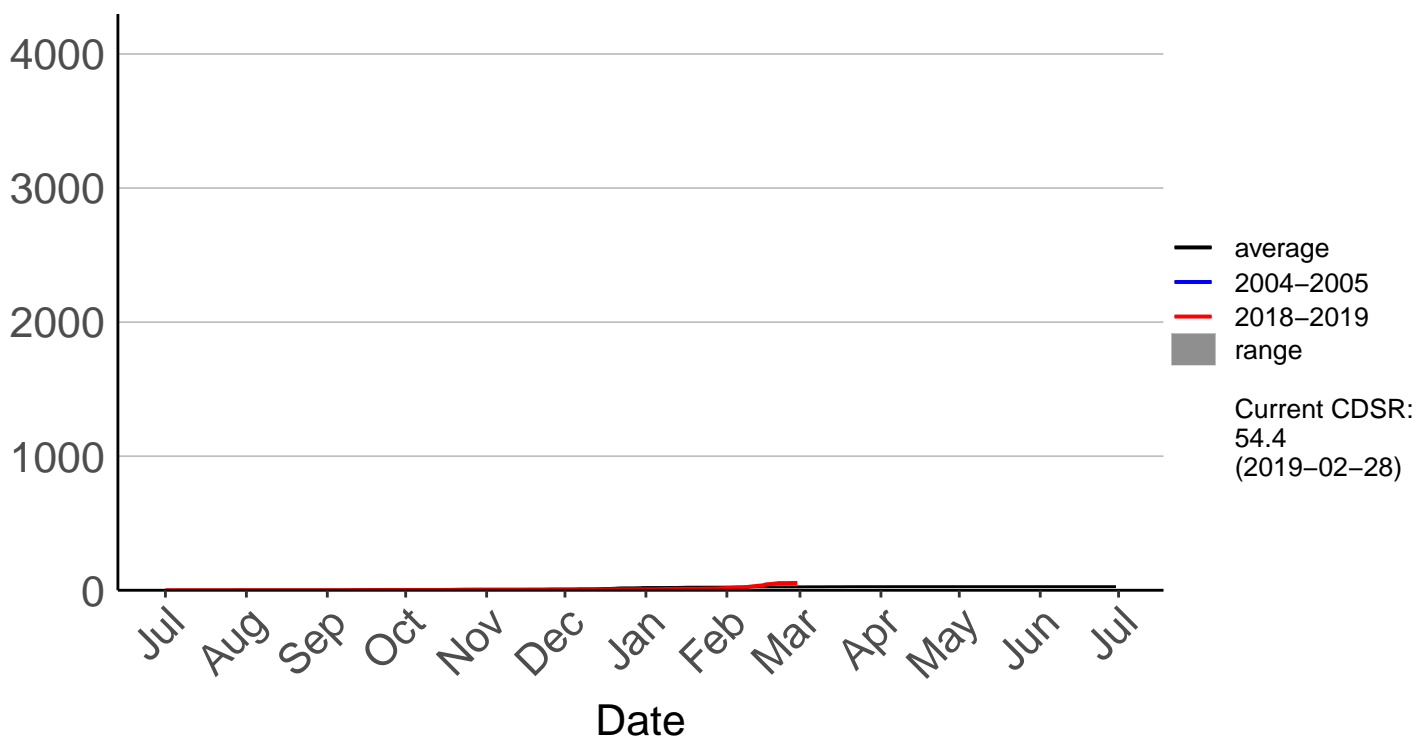

Rotoaira Raws

Cumulative Fire Severity Rating