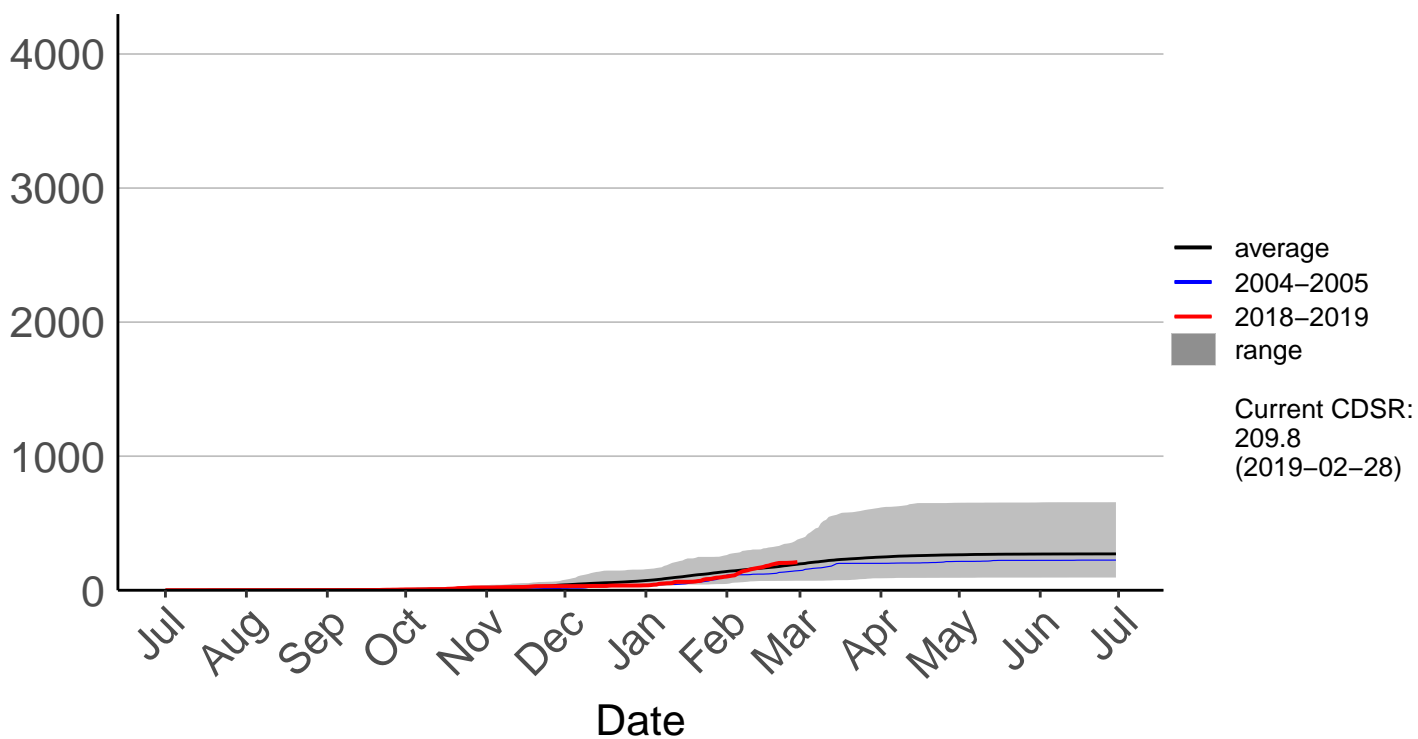

Taupo SYNOP

Cumulative Fire Severity Rating