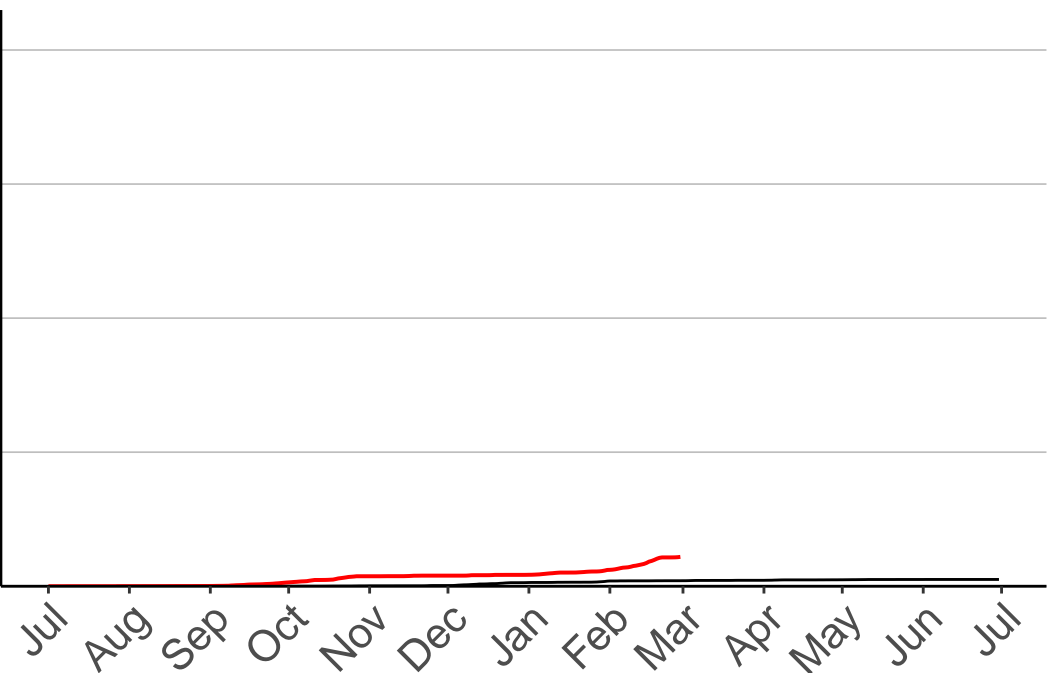

# Ruatahuna Raws

Cumulative Fire Severity Rating

4000  
3000  
2000  
1000  
0

Jul Aug Sep Oct Nov Dec Jan Feb Mar Apr May Jun Jul

Date

- average
- 2004–2005
- 2018–2019
- range

Current CDSR:  
219.2  
(2019-02-28)