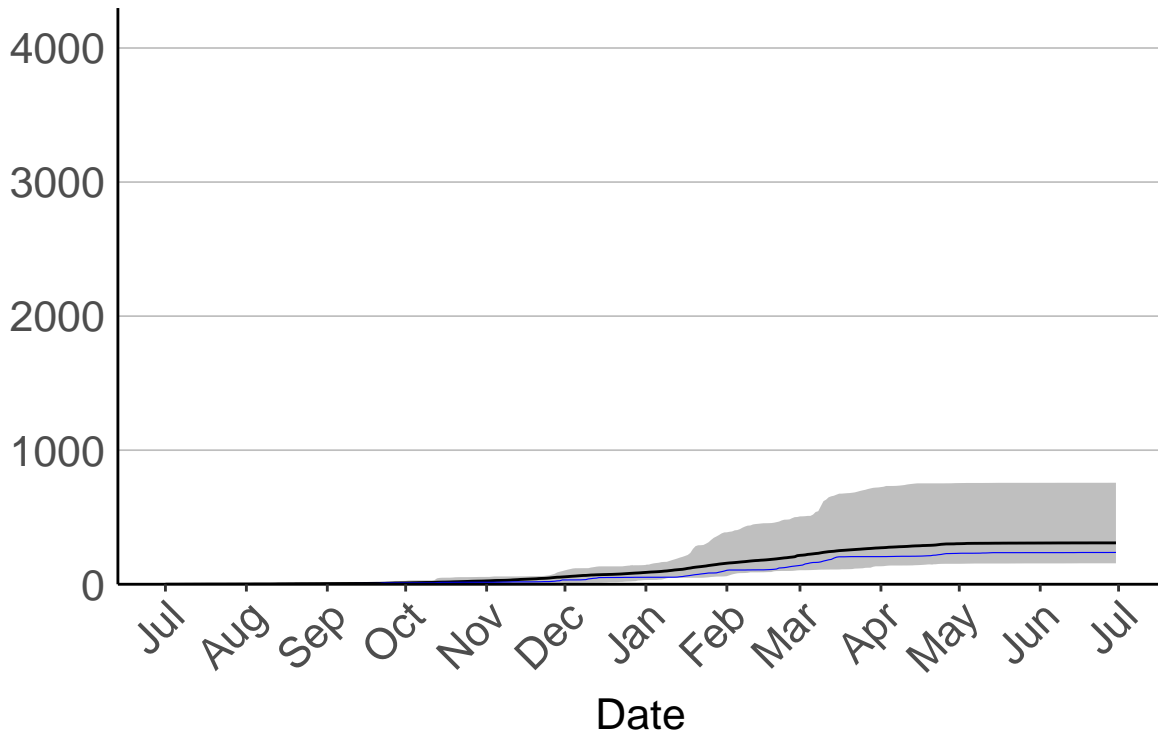

# Goudies Raws – DISCONTINUED

Cumulative Fire Severity Rating

- average
- 2004-2005
- 2018-2019
- range

Current CDSR:  
110.7  
(2017-02-27)