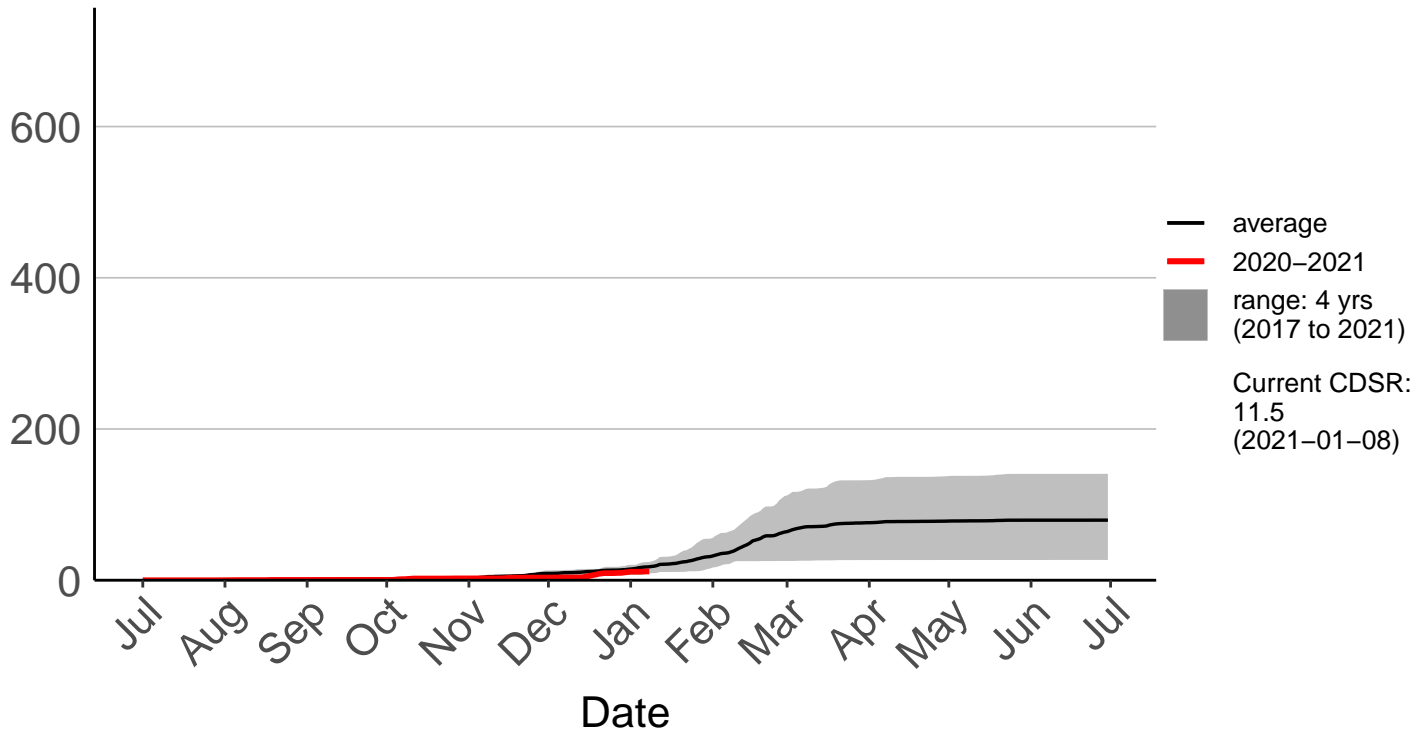

Goudies 2 Raws

Cumulative Daily Severity Rating

Goudies Raws – DISCONTINUED

Cumulative Daily Severity Rating

Hautu Raws

Cumulative Daily Severity Rating

Matea Raws

Cumulative Daily Severity Rating

Minginui Raws

Cumulative Daily Severity Rating

Rotoaira Raws

Cumulative Daily Severity Rating

Ruatahuna Raws

Cumulative Daily Severity Rating

Tahorakuri Raws

Cumulative Daily Severity Rating