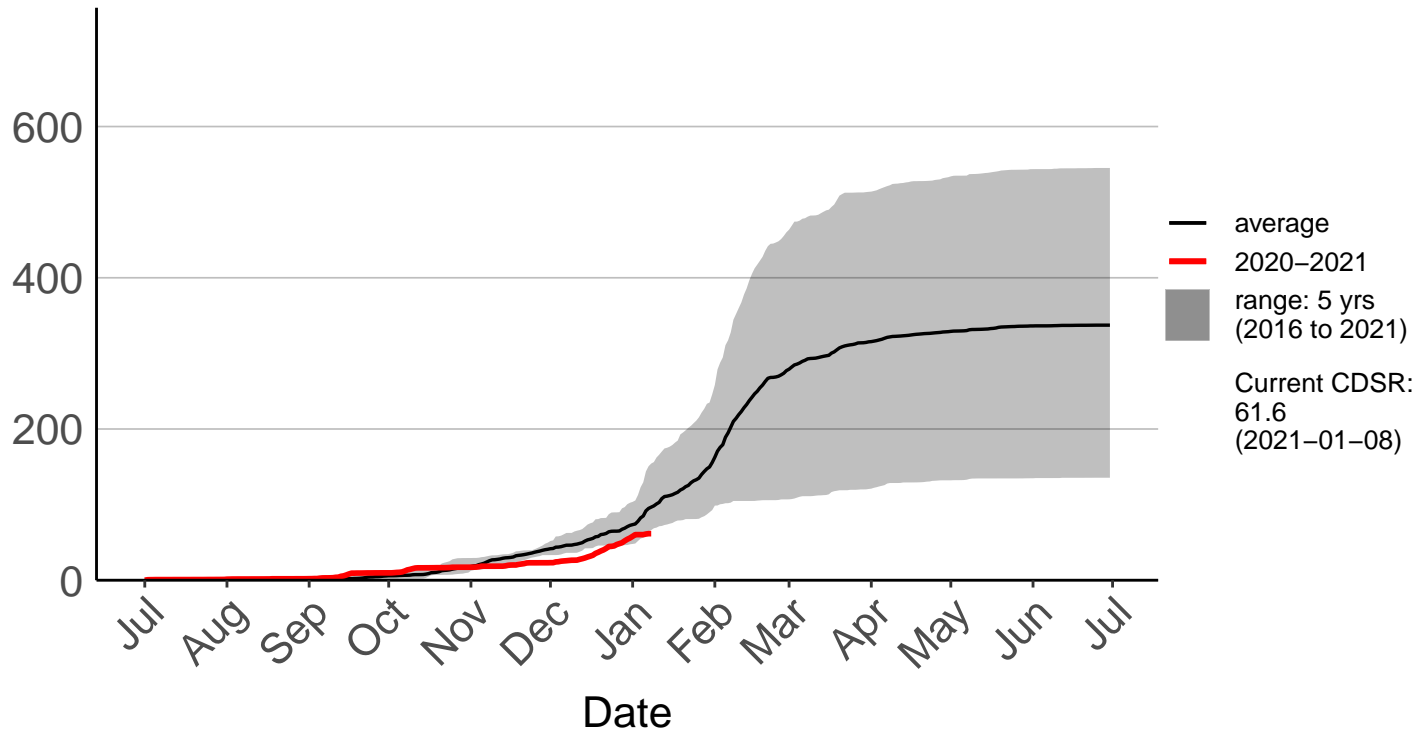

Minginui Raws

Cumulative Daily Severity Rating

Rotoaira Raws

Cumulative Daily Severity Rating

Ruatahuna Raws

Cumulative Daily Severity Rating

Tahorakuri Raws

Cumulative Daily Severity Rating

Taupo Raws

Cumulative Daily Severity Rating

Taupo SYNOP

Cumulative Daily Severity Rating

Tihoi Raws

Cumulative Daily Severity Rating