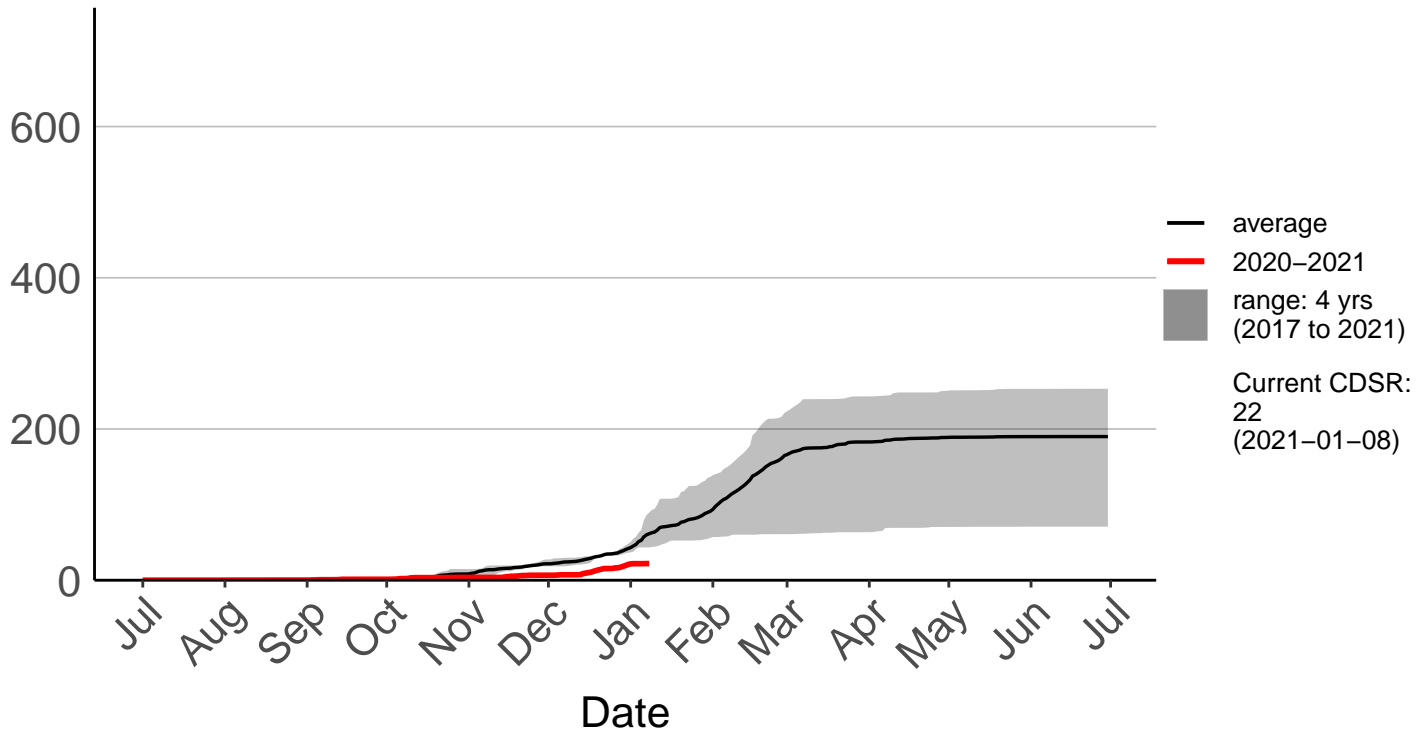

Goudies 2 Raws

Cumulative Daily Severity Rating

Goudies Raws – DISCONTINUED

Cumulative Daily Severity Rating

Hautu Raws

Cumulative Daily Severity Rating

Matea Raws

Cumulative Daily Severity Rating

Minginui Raws

Cumulative Daily Severity Rating

Rotoaira Raws

Cumulative Daily Severity Rating

Ruatahuna Raws

Cumulative Daily Severity Rating

Tahorakuri Raws

Cumulative Daily Severity Rating