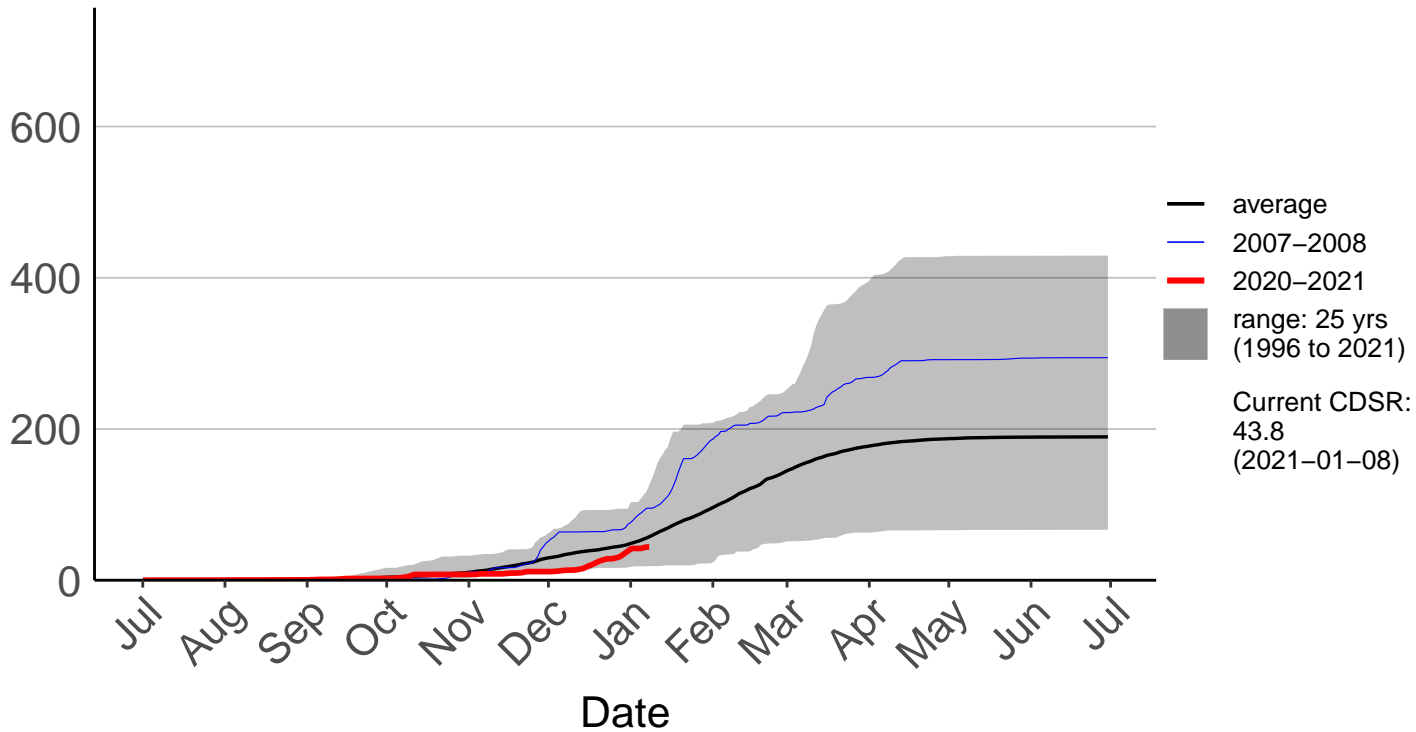

Minginui Raws

Cumulative Daily Severity Rating

Rotoaira Raws

Cumulative Daily Severity Rating

Ruatahuna Raws

Cumulative Daily Severity Rating

Tahorakuri Raws

Cumulative Daily Severity Rating

Taupo Raws

Cumulative Daily Severity Rating

Taupo SYNOP

Cumulative Daily Severity Rating

Tihoi Raws

Cumulative Daily Severity Rating