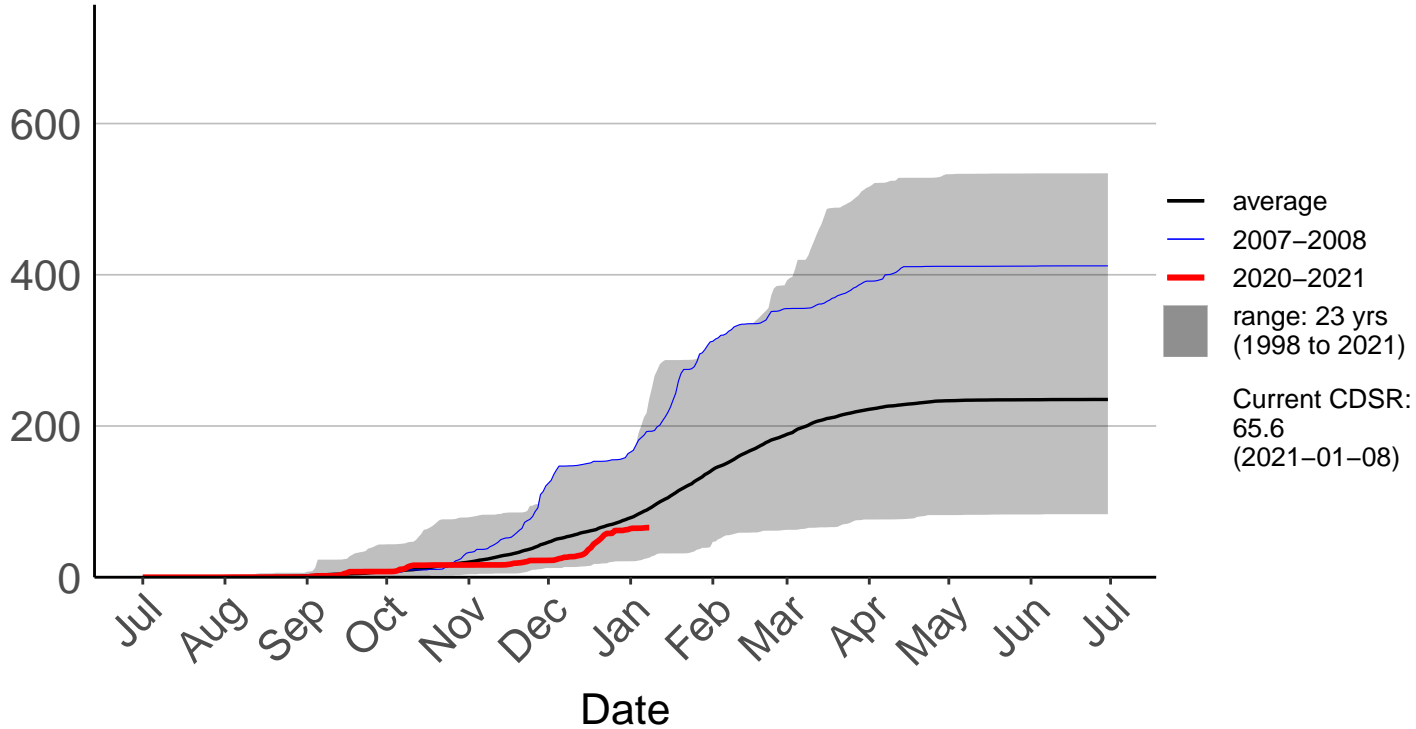

Goudies 2 Raws

Cumulative Daily Severity Rating

Goudies Raws – DISCONTINUED

Cumulative Daily Severity Rating

Hautu Raws

Cumulative Daily Severity Rating

Matea Raws

Cumulative Daily Severity Rating

Minginui Raws

Cumulative Daily Severity Rating

Rotoaira Raws

Cumulative Daily Severity Rating

Ruatahuna Raws

Cumulative Daily Severity Rating

Tahorakuri Raws

Cumulative Daily Severity Rating

Taupo Raws

Cumulative Daily Severity Rating

Taupo SYNOP

Cumulative Daily Severity Rating

Tihoi Raws

Cumulative Daily Severity Rating