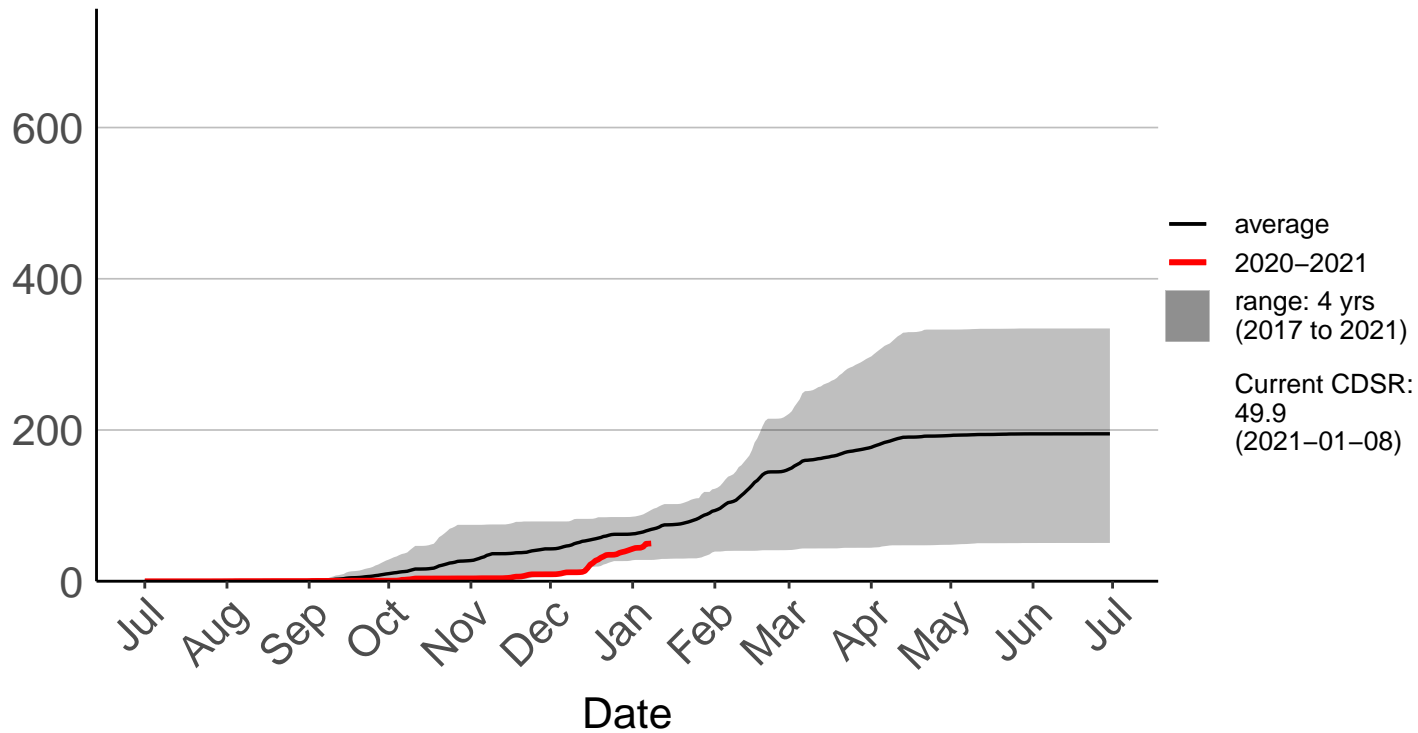

Minginui Raws

Cumulative Daily Severity Rating

Rotoaira Raws

Cumulative Daily Severity Rating

Ruatahuna Raws

Cumulative Daily Severity Rating

Tahorakuri Raws

Cumulative Daily Severity Rating

Taupo Raws

Cumulative Daily Severity Rating

Taupo SYNOP

Cumulative Daily Severity Rating

Tihoi Raws

Cumulative Daily Severity Rating