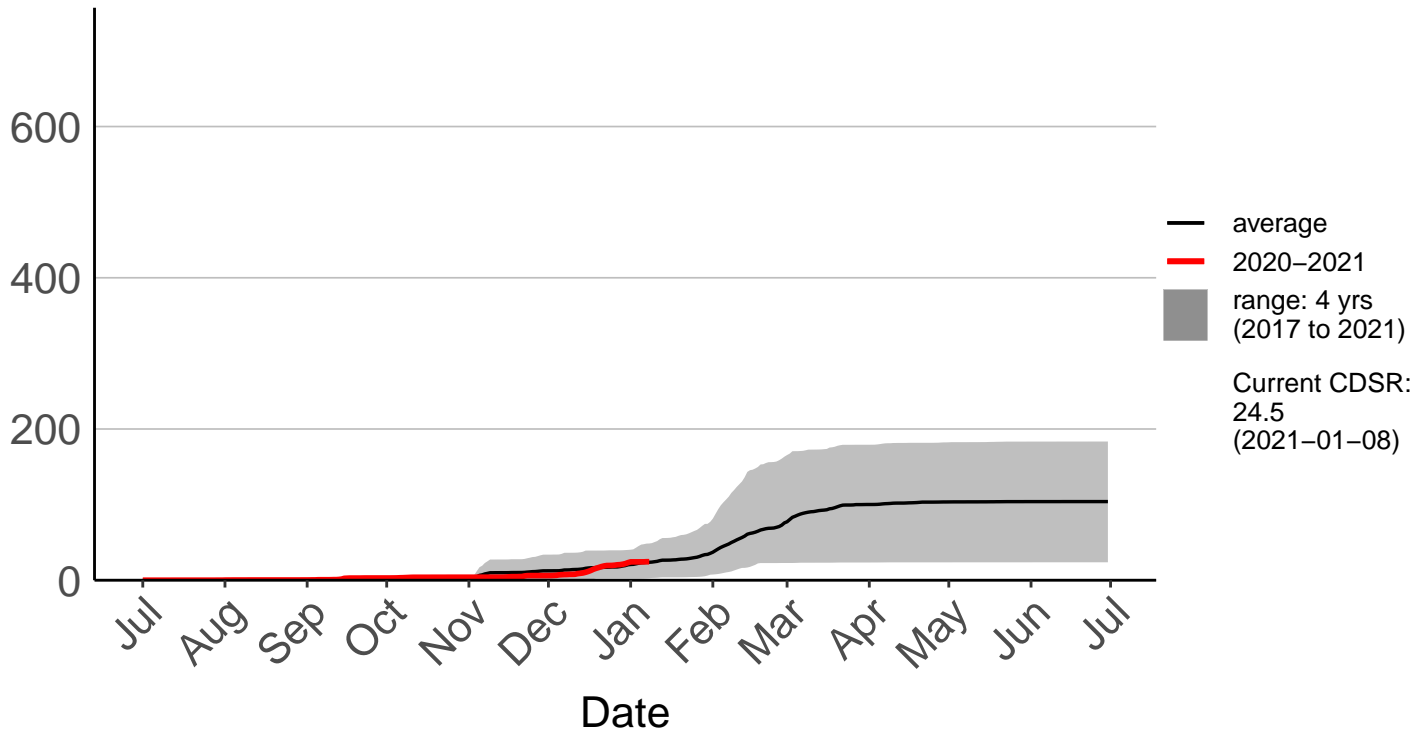

Goudies 2 Raws

Cumulative Daily Severity Rating

Goudies Raws – DISCONTINUED

Cumulative Daily Severity Rating

Hautu Raws

Cumulative Daily Severity Rating

Matea Raws

Cumulative Daily Severity Rating

Minginui Raws

Cumulative Daily Severity Rating

Rotoaira Raws

Cumulative Daily Severity Rating

Ruatahuna Raws

Cumulative Daily Severity Rating

Tahorakuri Raws

Cumulative Daily Severity Rating