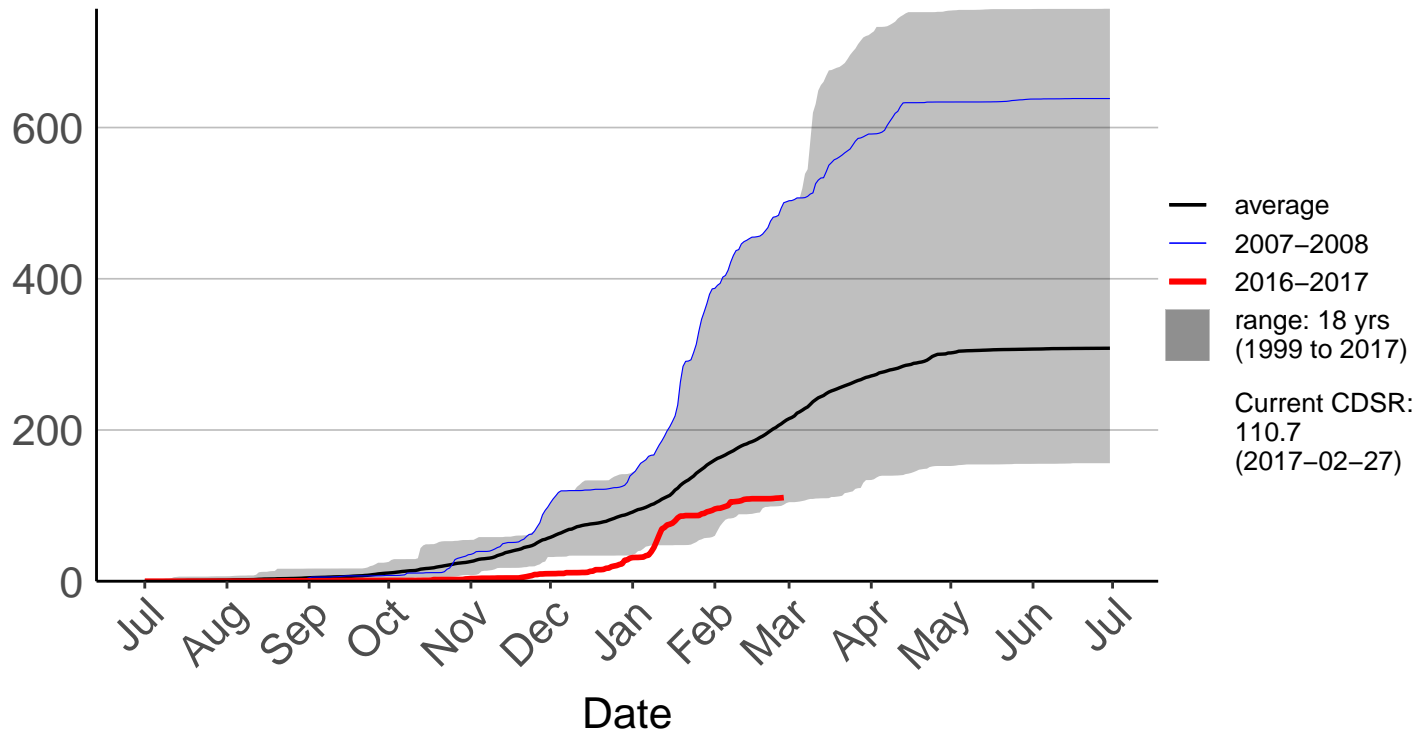

Goudies 2 Raws

Cumulative Daily Severity Rating

Goudies Raws – DISCONTINUED

Cumulative Daily Severity Rating

Hautu Raws

Cumulative Daily Severity Rating

Matea Raws

Cumulative Daily Severity Rating

Minginui Raws

Cumulative Daily Severity Rating

Rotoaira Raws

Cumulative Daily Severity Rating

Ruatahuna Raws

Cumulative Daily Severity Rating

Tahorakuri Raws

Cumulative Daily Severity Rating

Taupo Raws

Cumulative Daily Severity Rating

Taupo SYNOP

Cumulative Daily Severity Rating

Tihoi Raws

Cumulative Daily Severity Rating