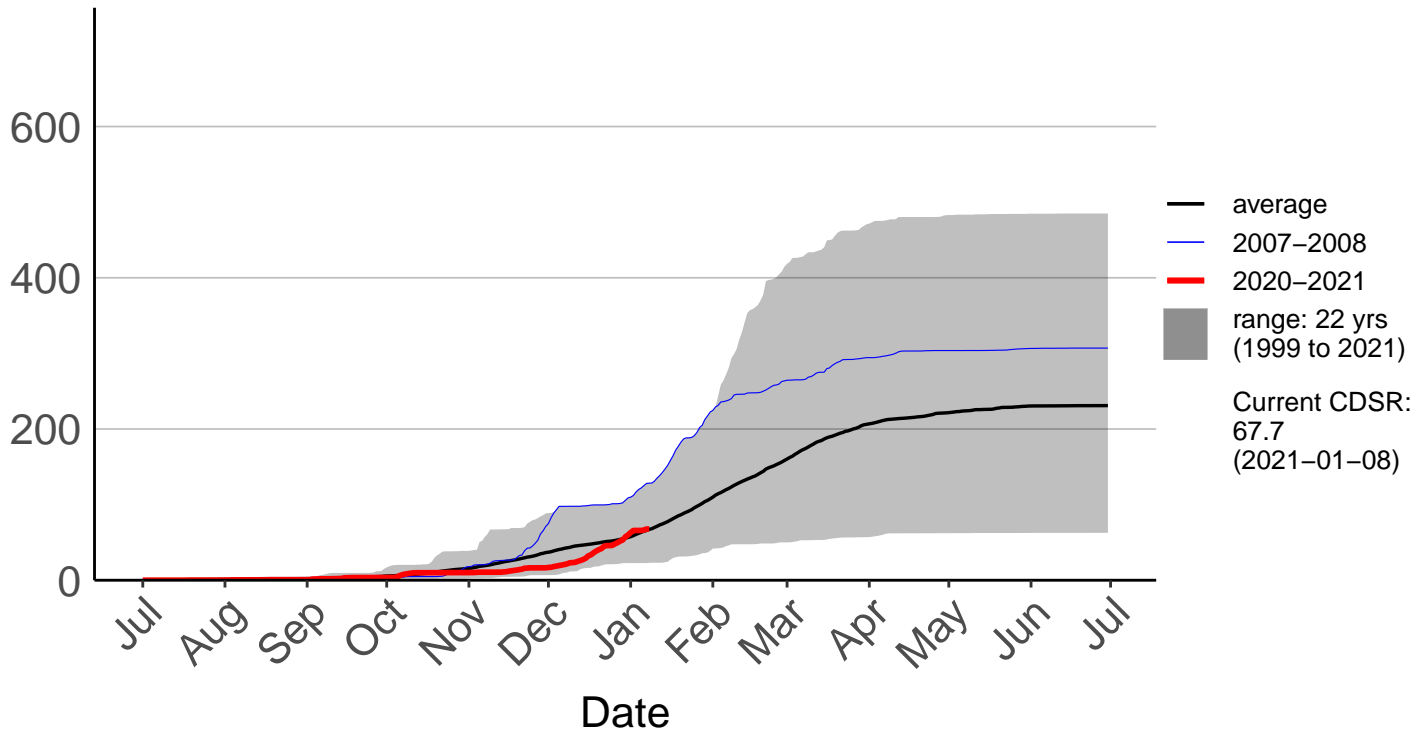

Goudies 2 Raws

Cumulative Daily Severity Rating

Goudies Raws – DISCONTINUED

Cumulative Daily Severity Rating

Hautu Raws

Cumulative Daily Severity Rating

Matea Raws

Cumulative Daily Severity Rating

Minginui Raws

Cumulative Daily Severity Rating

Rotoaira Raws

Cumulative Daily Severity Rating

Ruatahuna Raws

Cumulative Daily Severity Rating

Tahorakuri Raws

Cumulative Daily Severity Rating

Taupo Raws

Cumulative Daily Severity Rating

Taupo SYNOP

Cumulative Daily Severity Rating

Tihoi Raws

Cumulative Daily Severity Rating