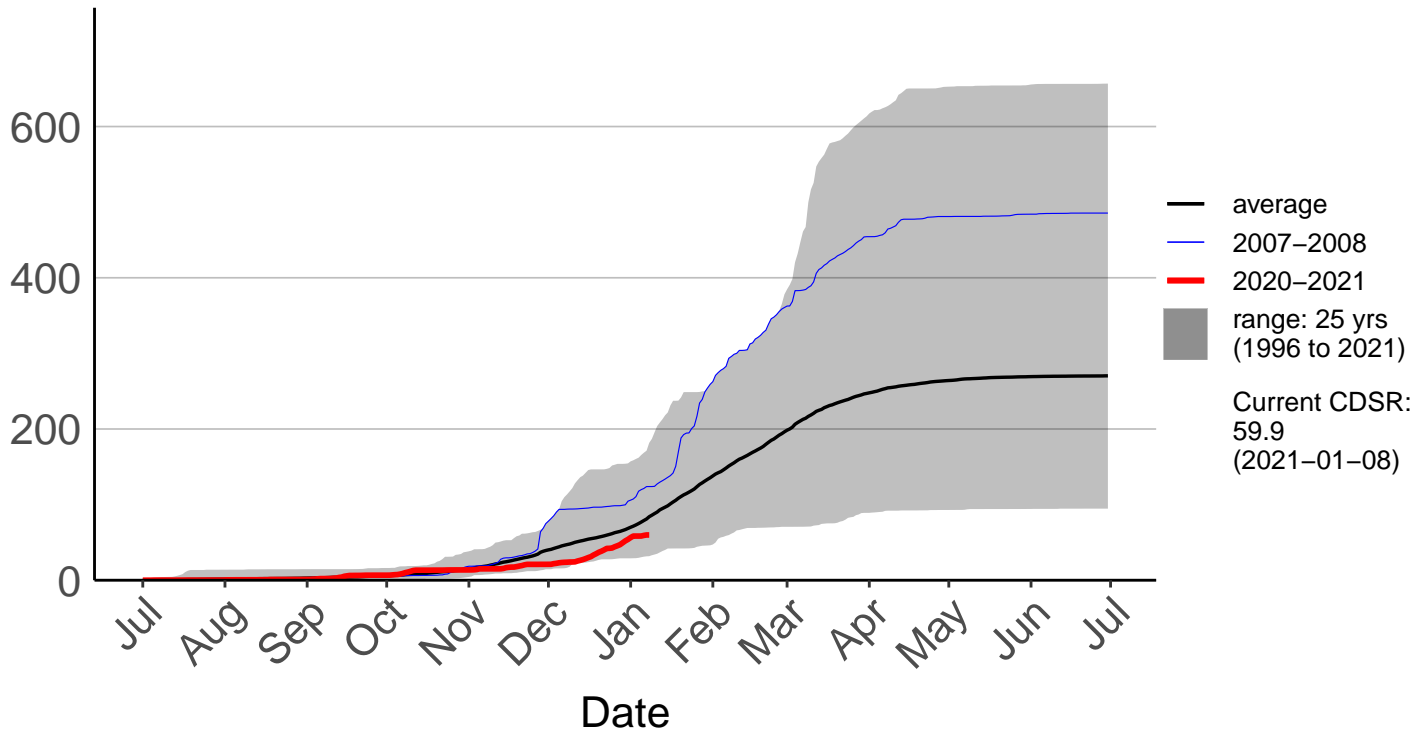

Minginui Raws

Cumulative Daily Severity Rating

Rotoaira Raws

Cumulative Daily Severity Rating

Ruatahuna Raws

Cumulative Daily Severity Rating

Tahorakuri Raws

Cumulative Daily Severity Rating

Taupo Raws

Cumulative Daily Severity Rating

Taupo SYNOP

Cumulative Daily Severity Rating

Tihoi Raws

Cumulative Daily Severity Rating