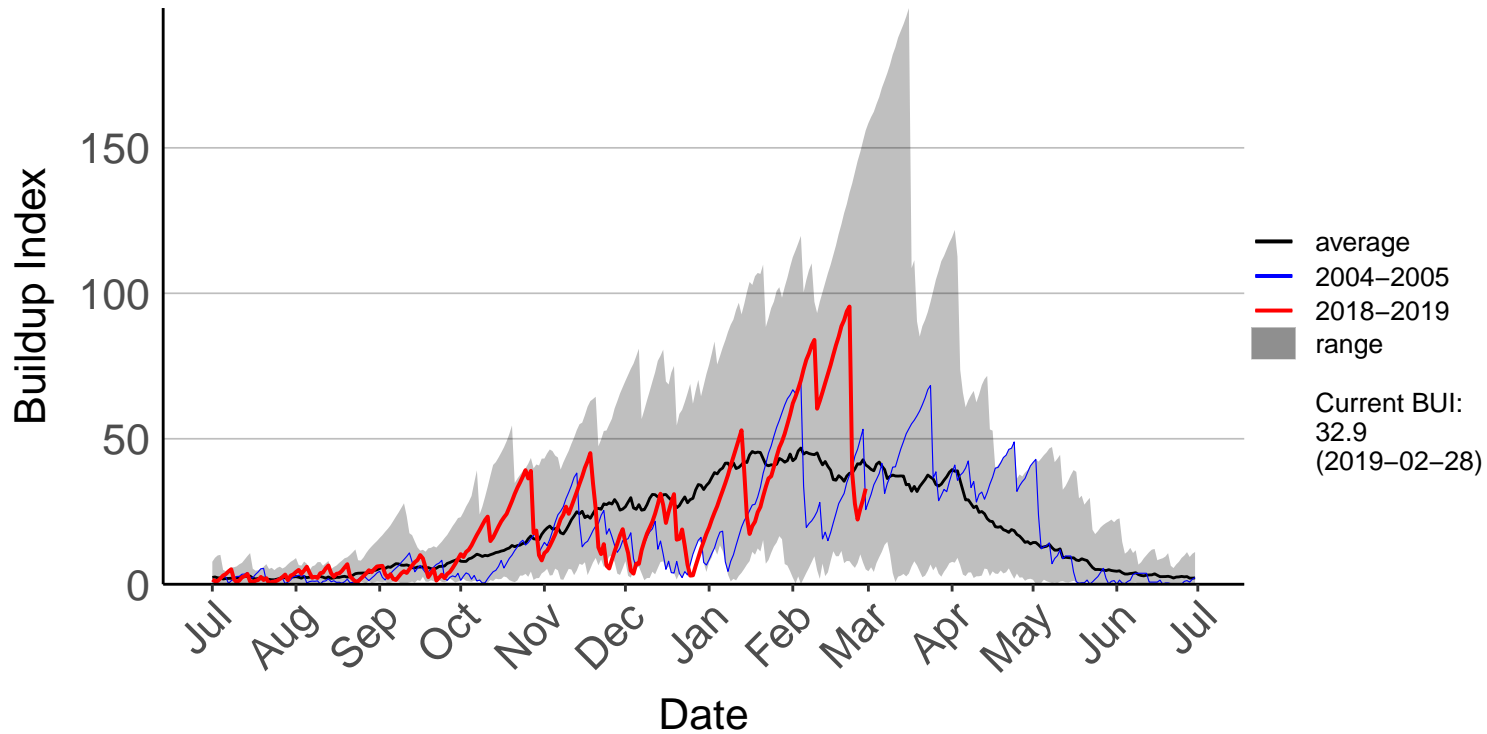

Dargaville Raws