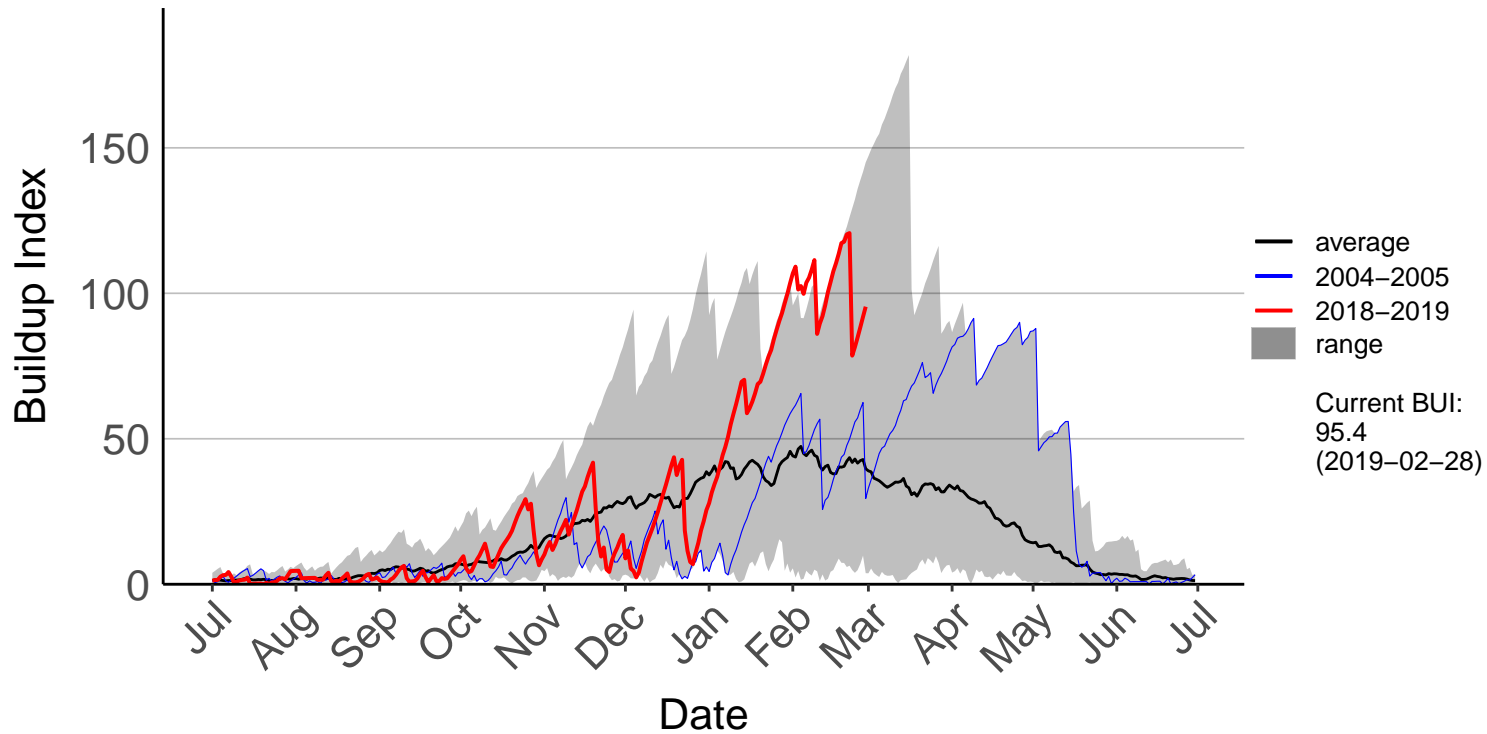

Hokianga Raws