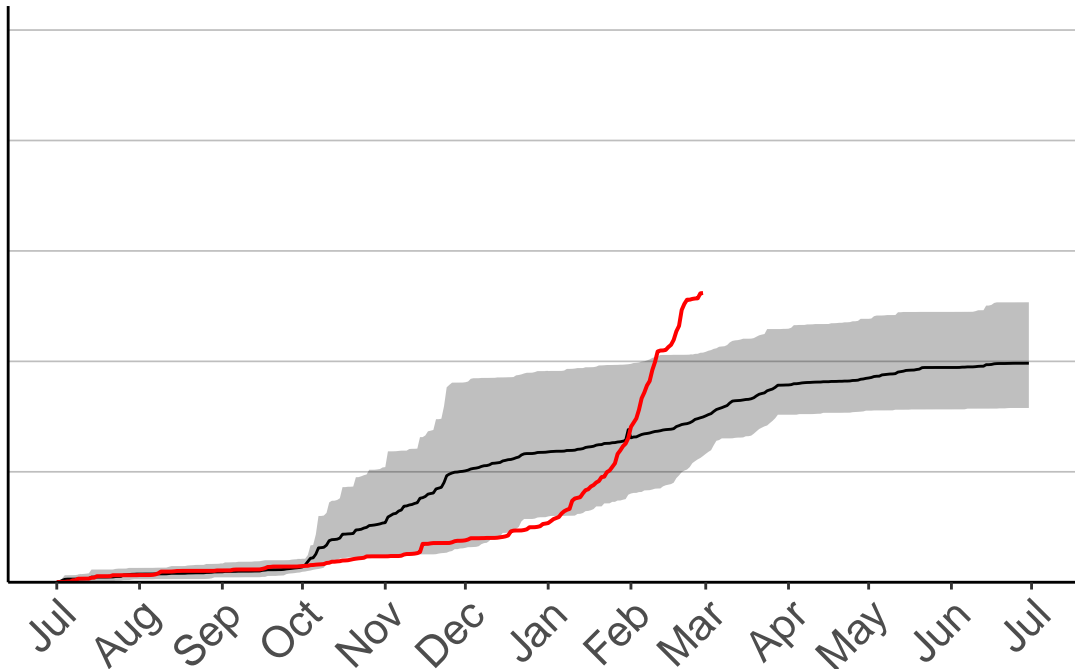

Chatham Islands Aero SYNOP

Cumulative Fire Severity Rating

Kaiwhata Raws

Cumulative Fire Severity Rating

500
400
300
200
100
0

Jul Aug Sep Oct Nov Dec Jan Feb Mar Apr May Jun Jul

Date

- average
- 2004–2005
- 2018–2019
- range

Current CDSR:
261.9
(2019-02-28)

Waitangi Raws

Cumulative Fire Severity Rating

500
400
300
200
100
0

Jul Aug Sep Oct Nov Dec Jan Feb Mar Apr May Jun Jul

Date

- average
- 2004–2005
- 2018–2019
- range

Current CDSR:
168.4
(2019-02-28)