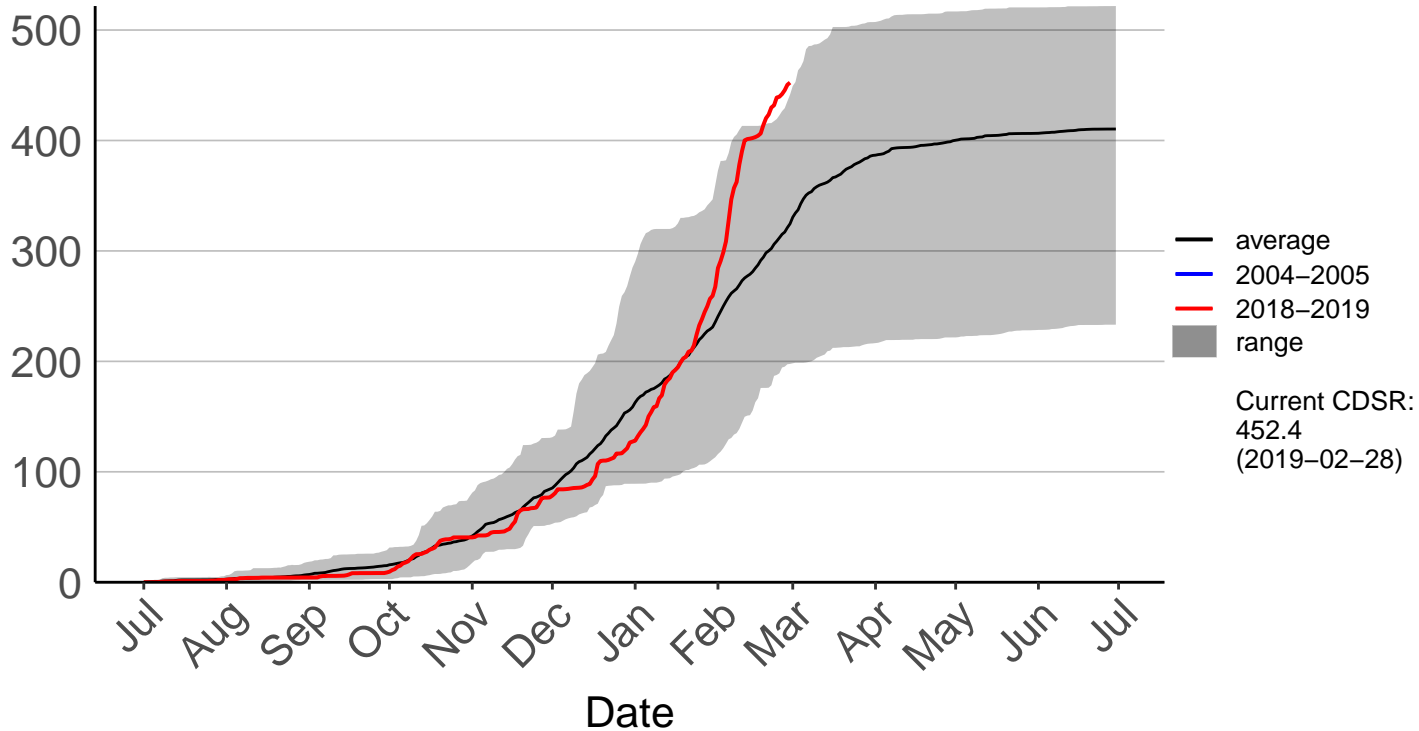

Chatham Islands Aero SYNOP

Cumulative Fire Severity Rating

Kaiwhata Raws

Cumulative Fire Severity Rating

500
400
300
200
100
0

Jul Aug Sep Oct Nov Dec Jan Feb Mar Apr May Jun Jul

Date

- average
- 2004–2005
- 2018–2019
- range

Current CDSR:
261.9
(2019-02-28)

Waitangi Raws

Cumulative Fire Severity Rating

500
400
300
200
100
0

Jul Aug Sep Oct Nov Dec Jan Feb Mar Apr May Jun Jul

Date

- average
- 2004–2005
- 2018–2019
- range

Current CDSR:
168.4
(2019-02-28)