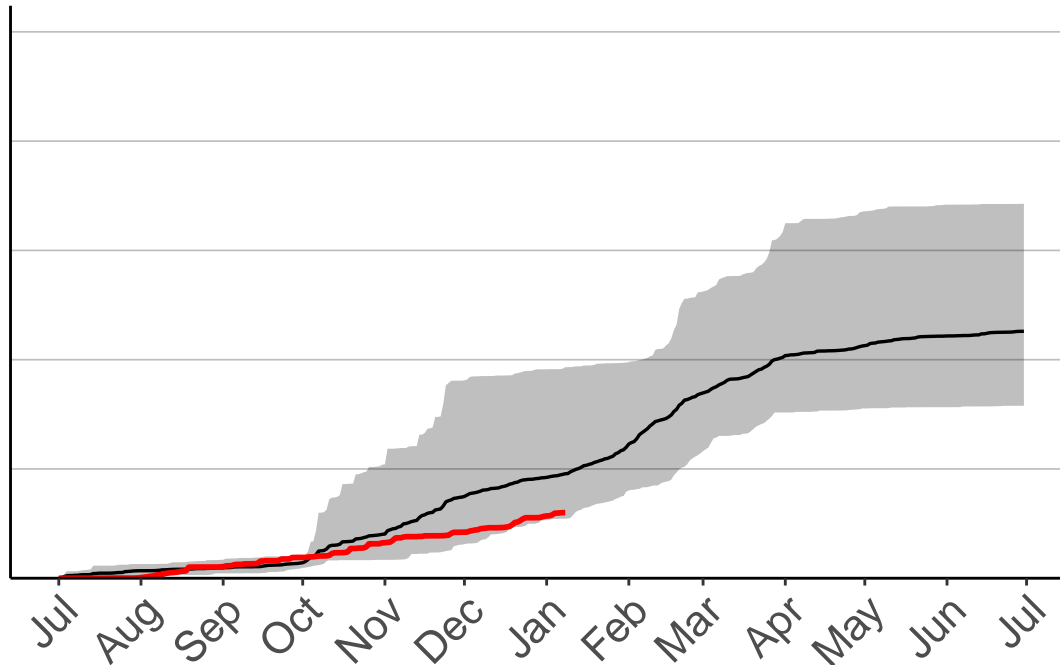

Chatham Islands Aero SYNOP

Cumulative Daily Severity Rating

— average
— 2020-2021
■ range: 9 yrs (2012 to 2021)
Current CDSR: 56 (2021-01-08)

Date

Kaiwhata Raws

Cumulative Daily Severity Rating

500
400
300
200
100
0

Jul Aug Sep Oct Nov Dec Jan Feb Mar Apr May Jun Jul

Date

- average
 - 2020–2021
 - range: 6 yrs (2015 to 2021)
- Current CDSR:
60.1
(2021-01-08)

Waitangi Raws

Cumulative Daily Severity Rating

— average
— 2020-2021
■ range: 6 yrs (2015 to 2021)
Current CDSR: 107.3 (2021-01-08)