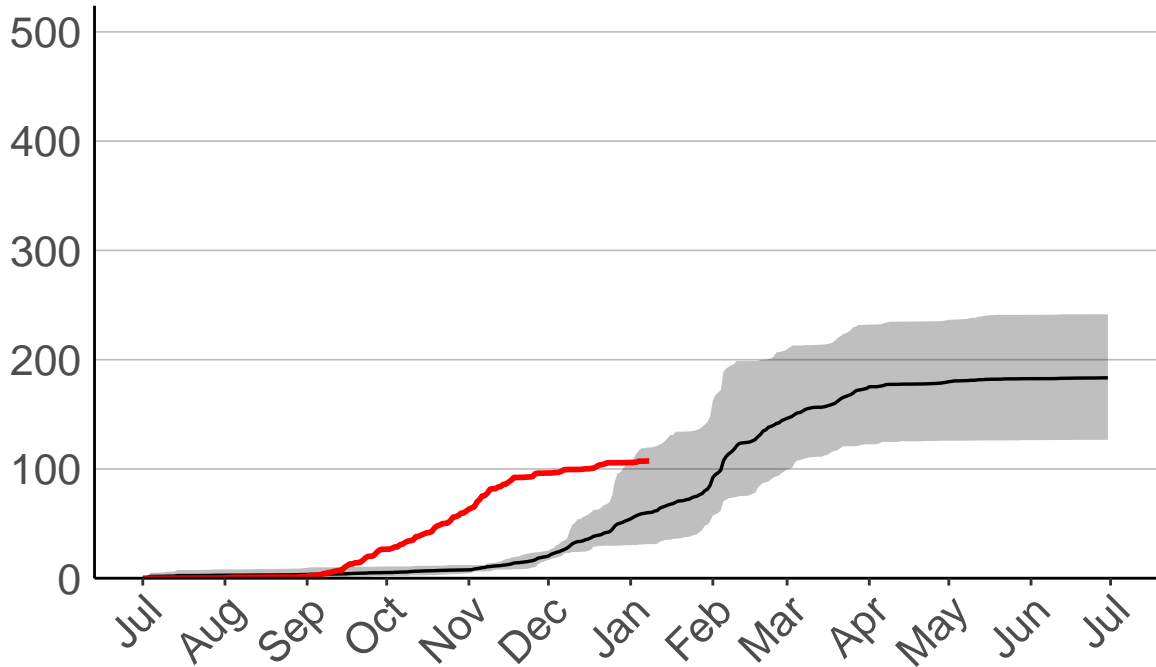

Chatham Islands Aero SYNOP

Cumulative Daily Severity Rating

— average
— 2020-2021
■ range: 9 yrs (2012 to 2021)
Current CDSR: 56 (2021-01-08)

Date

Kaiwhata Raws

Cumulative Daily Severity Rating

500
400
300
200
100
0

Jul Aug Sep Oct Nov Dec Jan Feb Mar Apr May Jun Jul

Date

- average
 - 2020–2021
 - range: 6 yrs (2015 to 2021)
- Current CDSR:
60.1
(2021-01-08)

Waitangi Raws

Cumulative Daily Severity Rating

— average
— 2020-2021
■ range: 6 yrs (2015 to 2021)
Current CDSR: 107.3 (2021-01-08)

Date