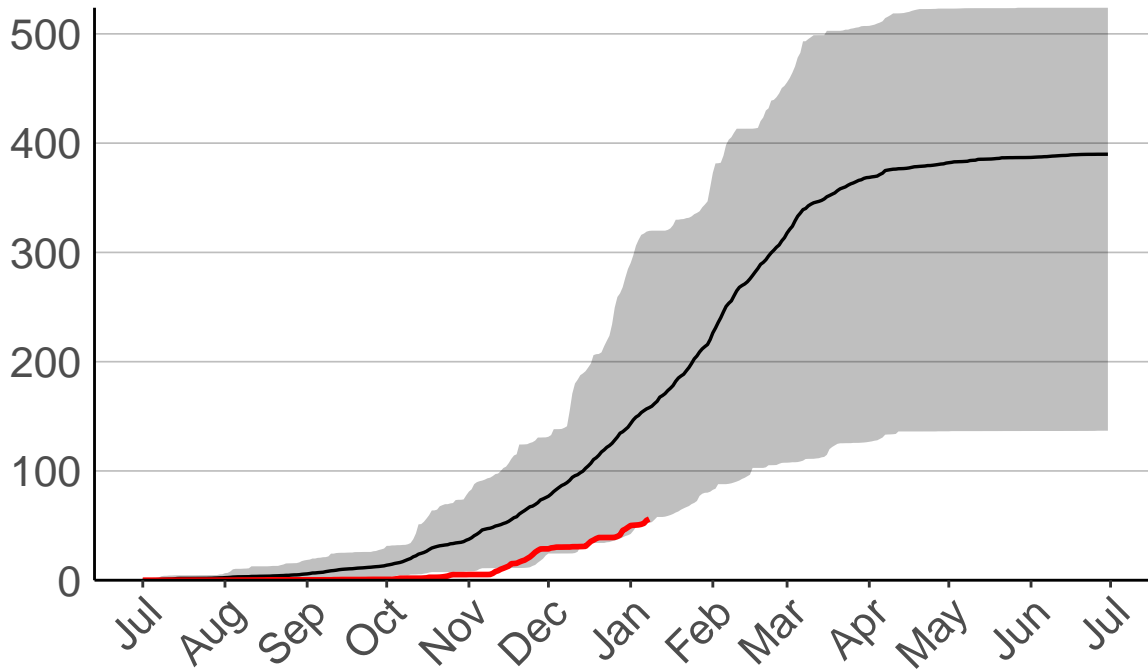

Chatham Islands Aero SYNOP

Cumulative Daily Severity Rating

— average
— 2020-2021
■ range: 9 yrs (2012 to 2021)
Current CDSR: 56 (2021-01-08)

Date

Kaiwhata Raws

Cumulative Daily Severity Rating

500
400
300
200
100
0

Jul Aug Sep Oct Nov Dec Jan Feb Mar Apr May Jun Jul

Date

- average
 - 2020–2021
 - range: 6 yrs (2015 to 2021)
- Current CDSR:
60.1
(2021-01-08)

Waitangi Raws

Cumulative Daily Severity Rating

— average
— 2020-2021
■ range: 6 yrs (2015 to 2021)
Current CDSR: 107.3 (2021-01-08)

Date