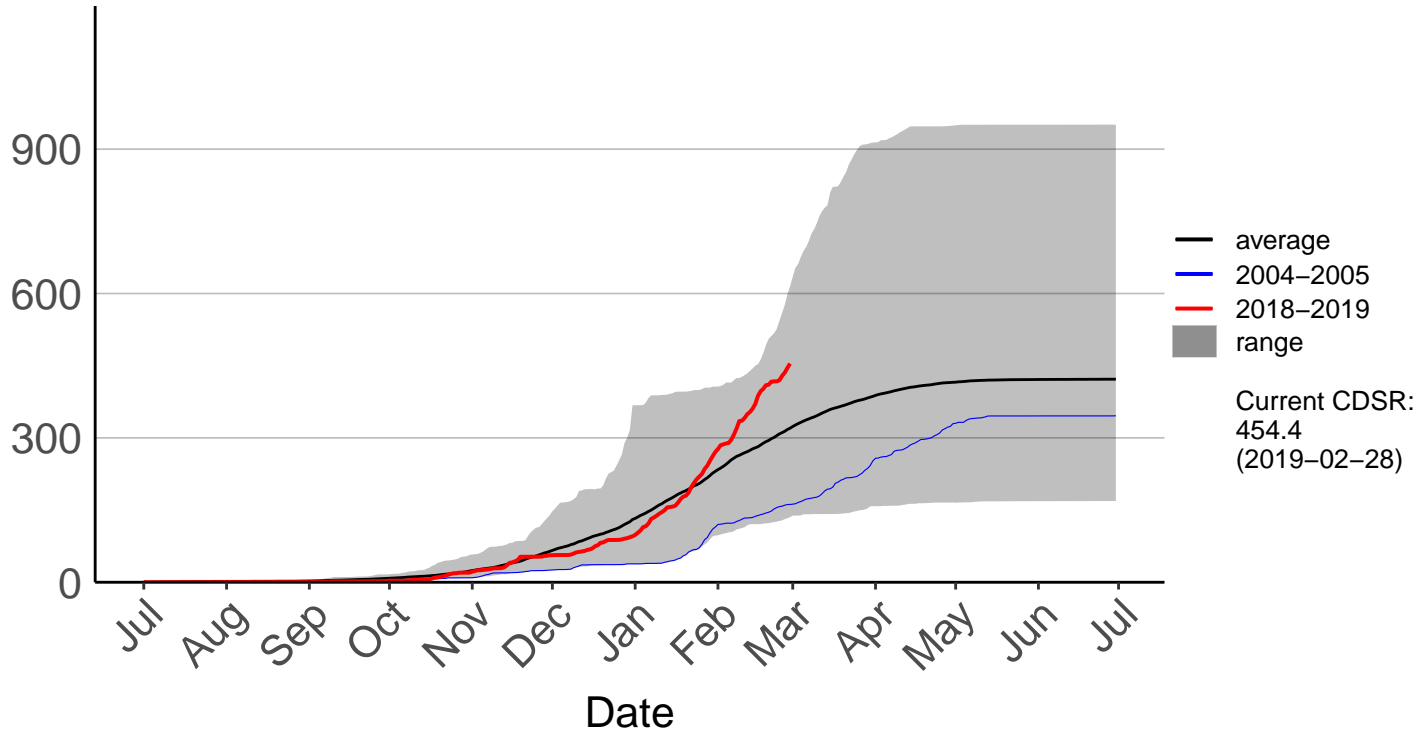

Aupouri Peninsula Raws

Cumulative Fire Severity Rating

Dargaville Raws

Cumulative Fire Severity Rating

Hokianga Raws

Cumulative Fire Severity Rating

Kaeo Raws

Kaikohe Aws