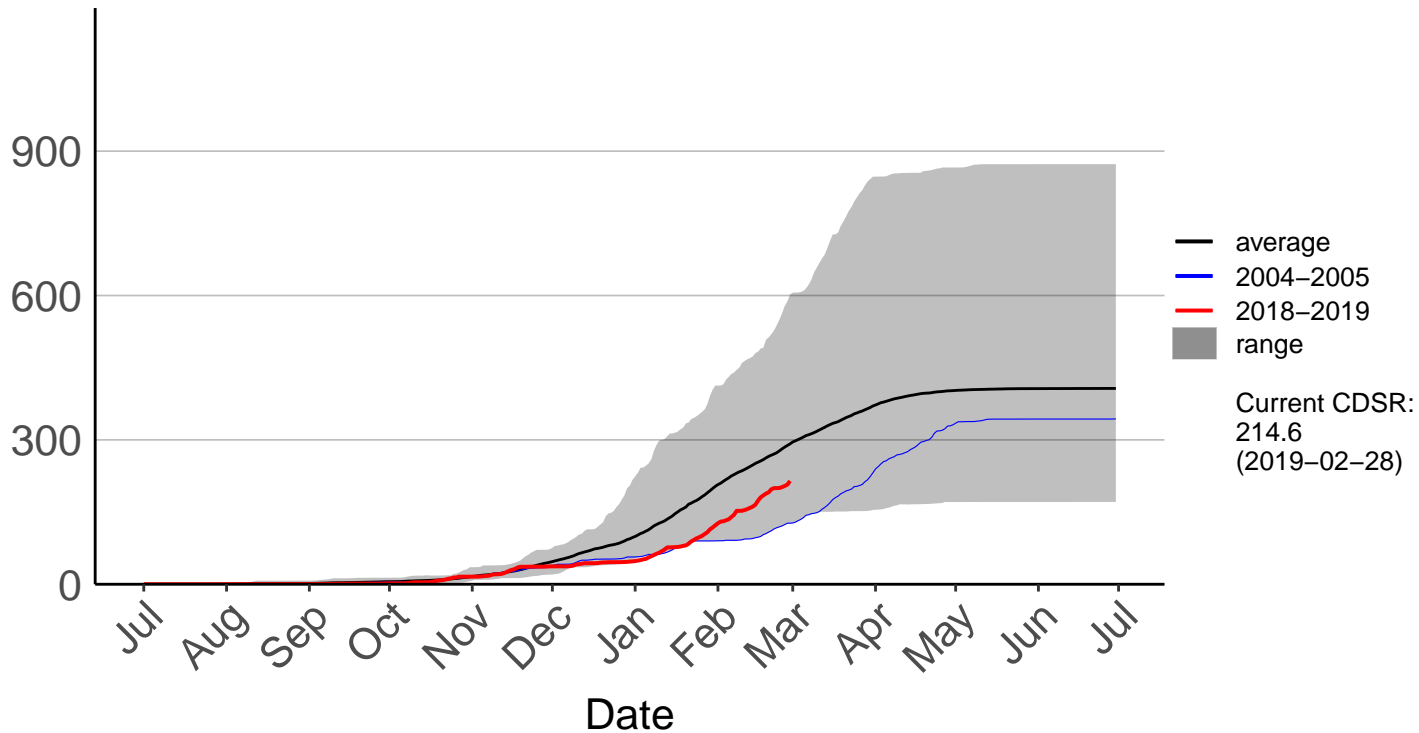

Cumulative Fire Severity Rating

Kaikohe Raws

Mangakahia Raws

Cumulative Fire Severity Rating

Opouteke Raws

Cumulative Fire Severity Rating

Pouto Raws

Cumulative Fire Severity Rating