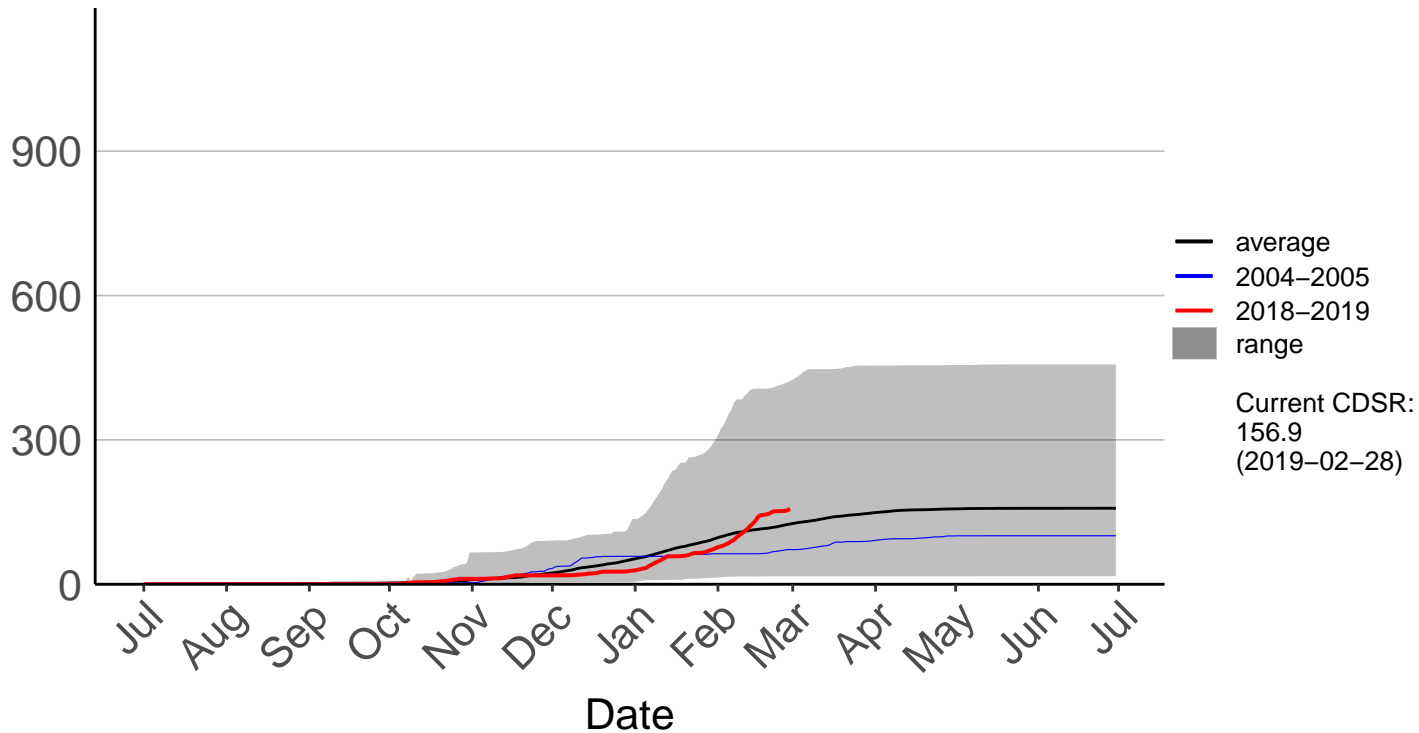

Cumulative Fire Severity Rating

Kaikohe Raws

Mangakahia Raws

Cumulative Fire Severity Rating

Opouteke Raws

Cumulative Fire Severity Rating

Pouto Raws

Cumulative Fire Severity Rating