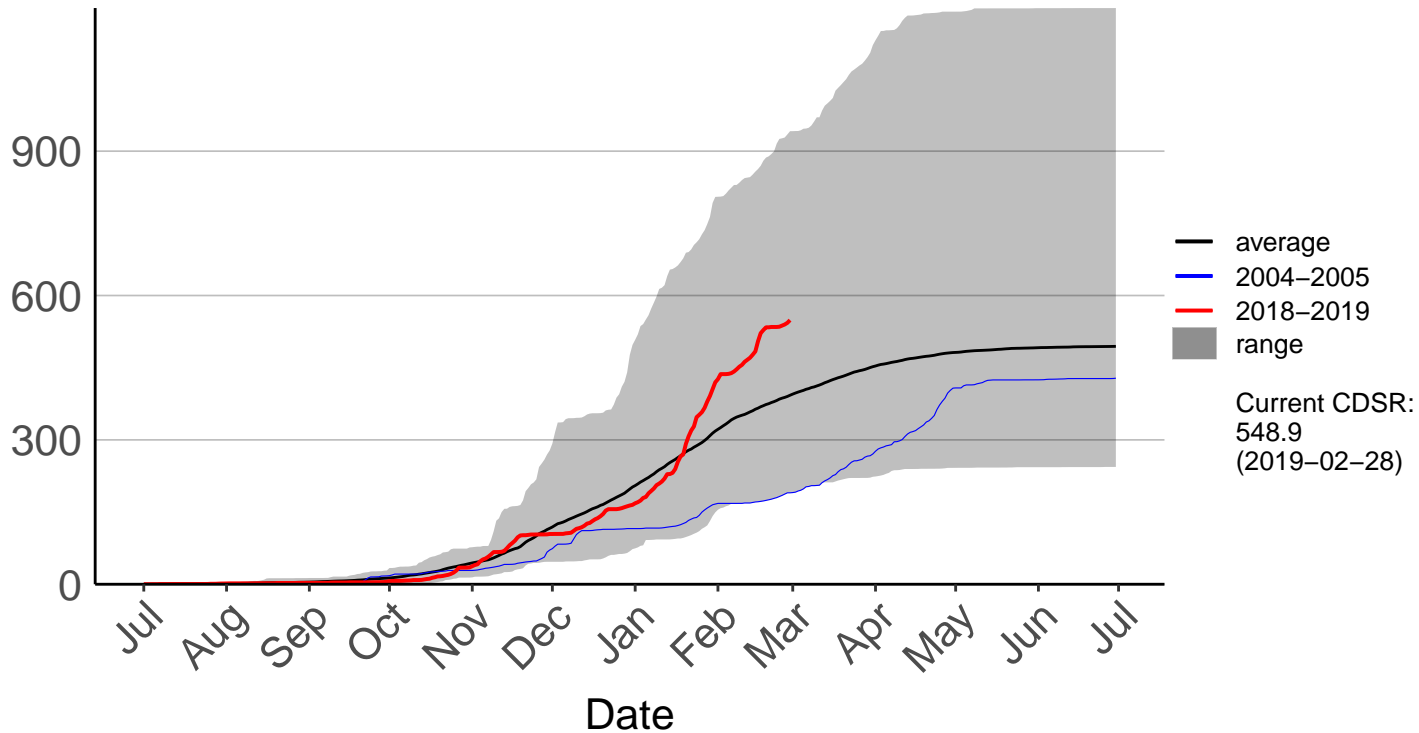

Waitangi Forest Raws

Cumulative Fire Severity Rating