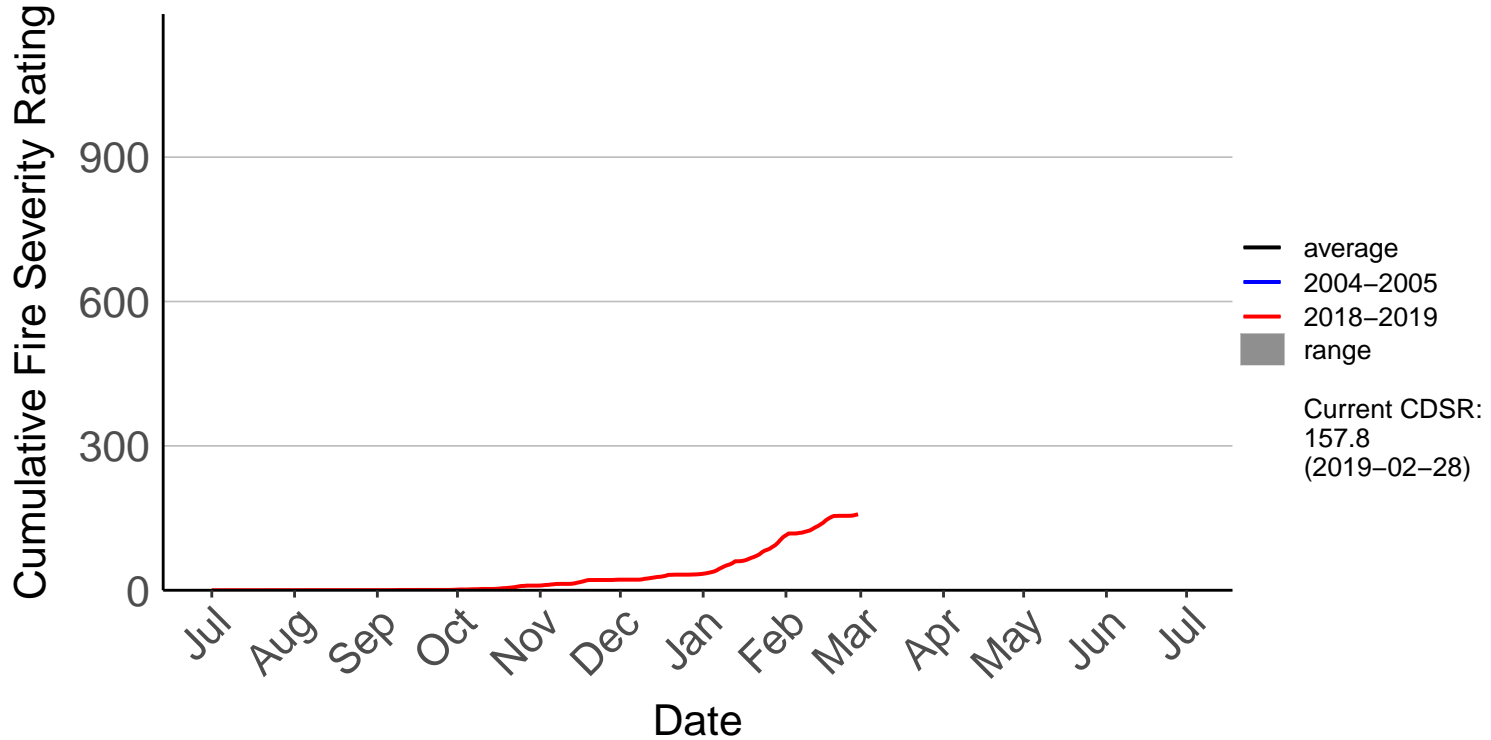

Aupouri Peninsula Raws

Cumulative Fire Severity Rating

Dargaville Raws

Cumulative Fire Severity Rating

Hokianga Raws

Cumulative Fire Severity Rating

Kaeo Raws

Kaikohe Aws