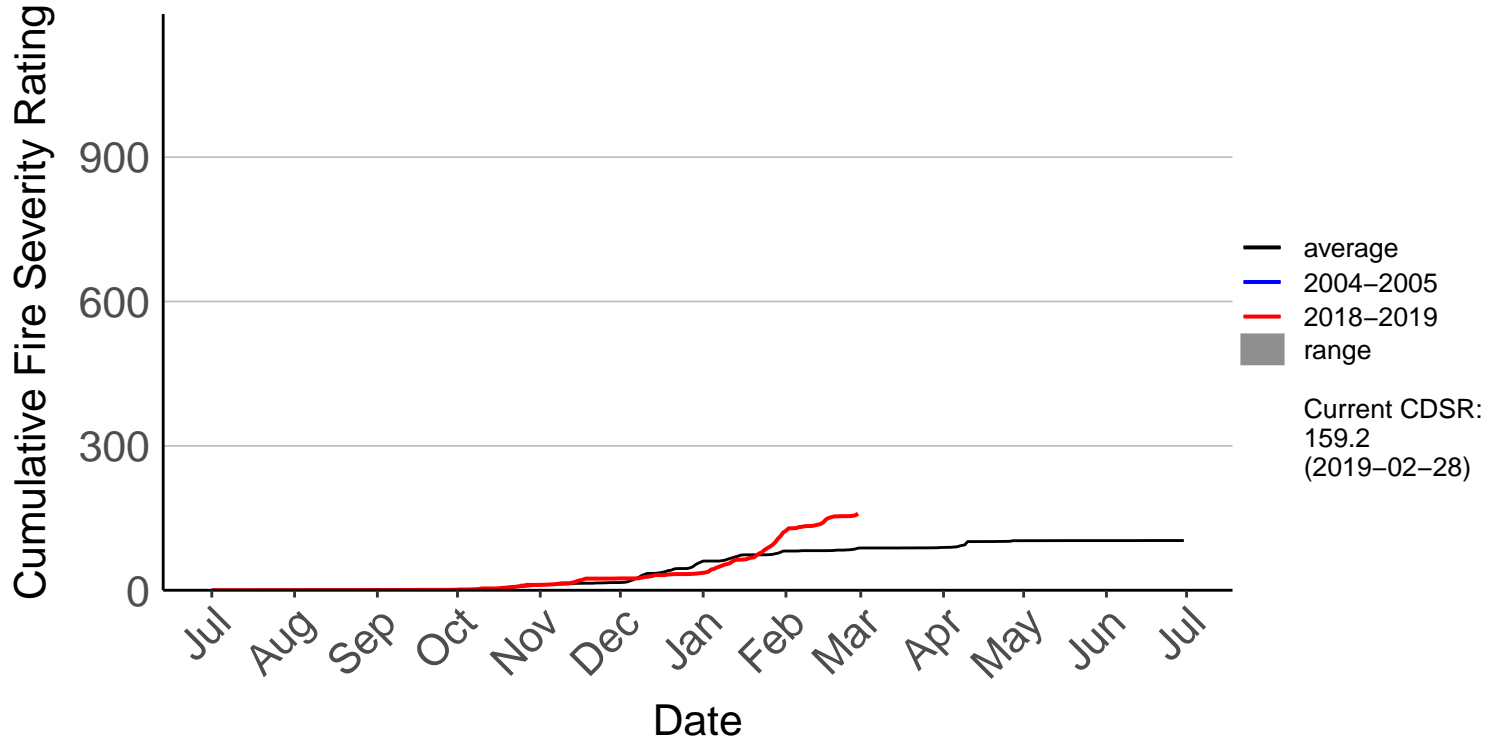

Kaikohe Raws