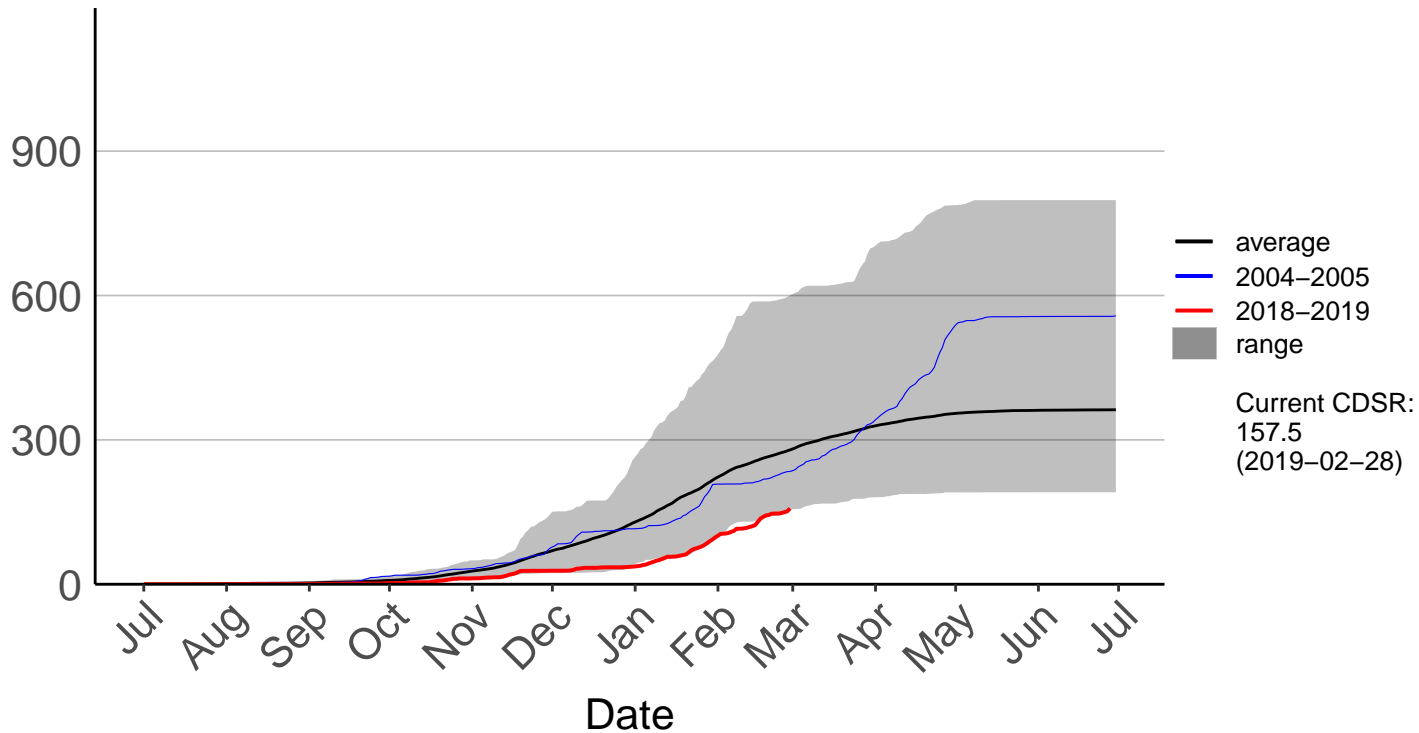

Towai Raws

Cumulative Fire Severity Rating

Waitangi Forest Raws

Cumulative Fire Severity Rating

Whangarei Aero Aws

Cumulative Fire Severity Rating

Whangarei Raws

Cumulative Fire Severity Rating