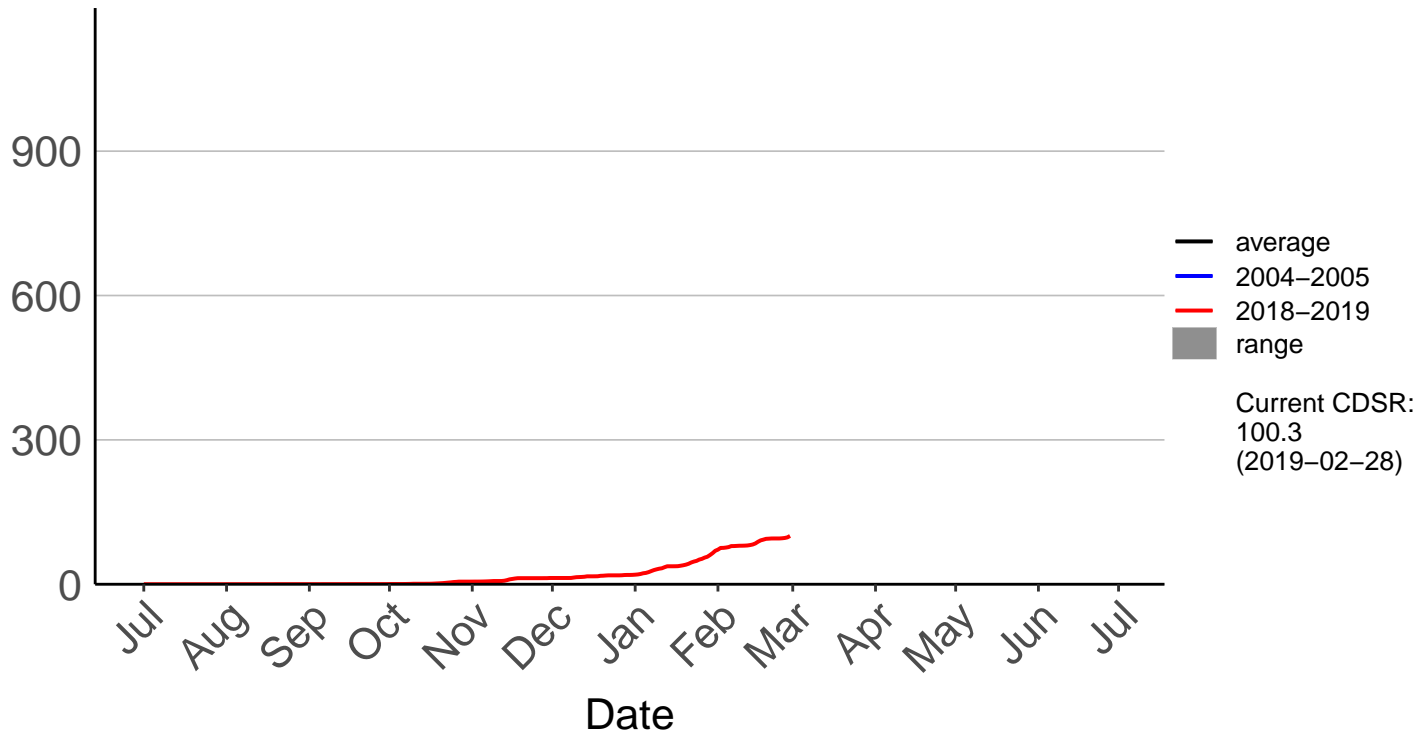

Towai Raws

Cumulative Fire Severity Rating