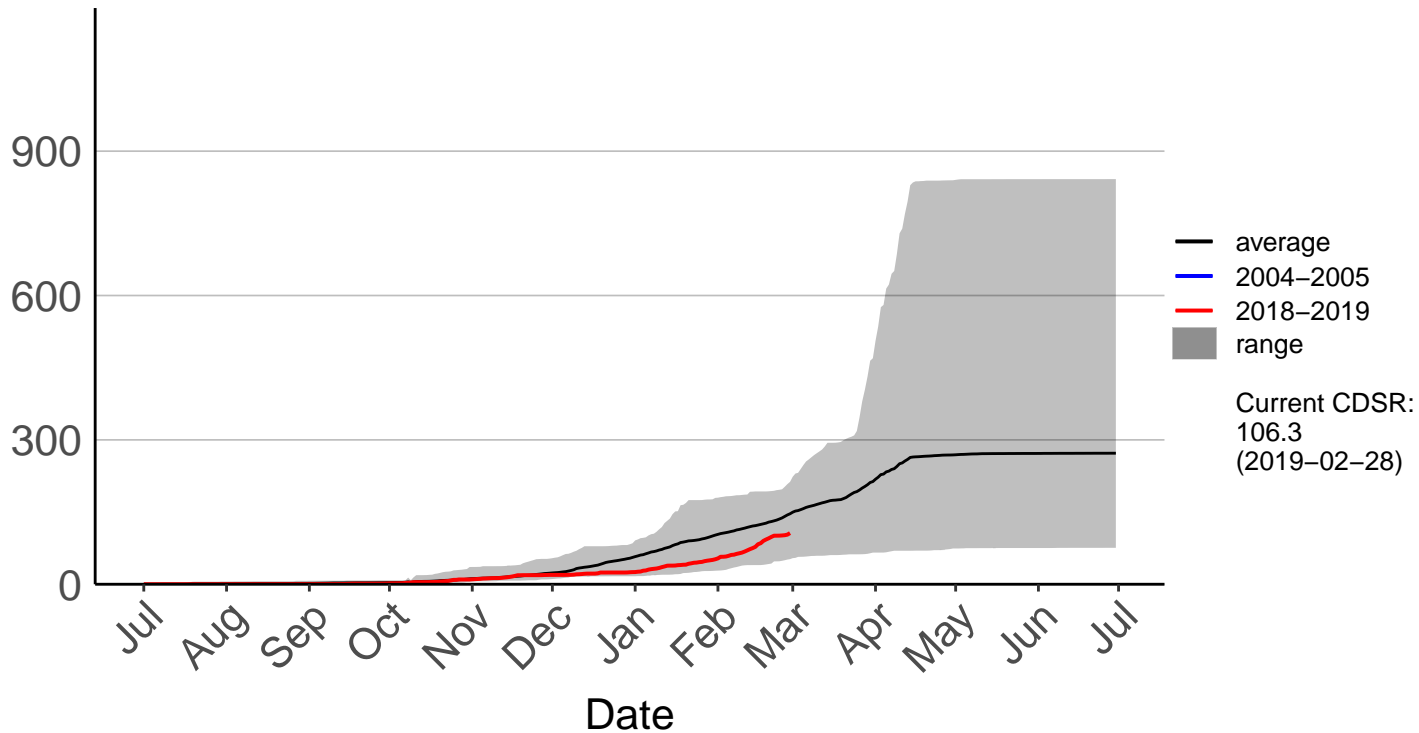

Cumulative Fire Severity Rating

Kaikohe Raws

Mangakahia Raws

Cumulative Fire Severity Rating

Opouteke Raws

Cumulative Fire Severity Rating

Pouto Raws

Cumulative Fire Severity Rating