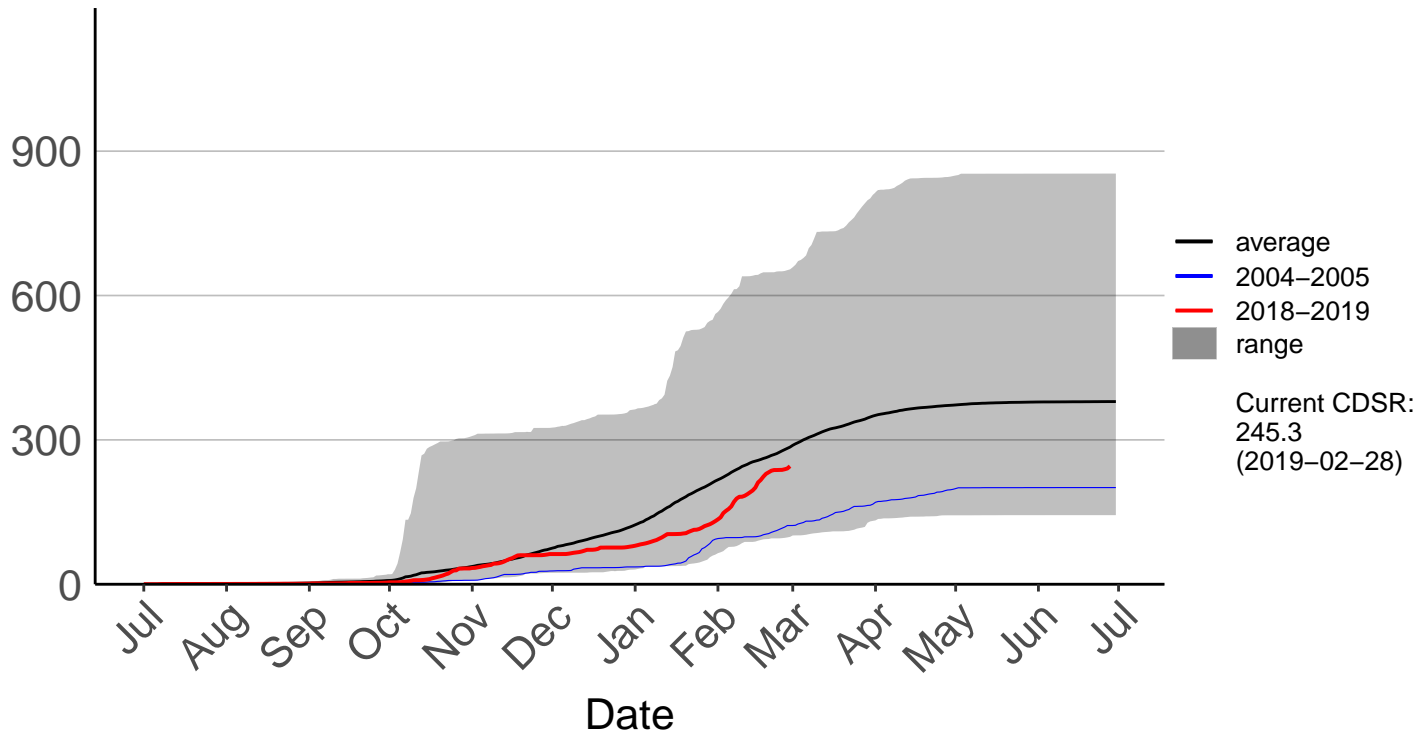

Aupouri Peninsula Raws

Cumulative Fire Severity Rating

Dargaville Raws

Cumulative Fire Severity Rating

Hokianga Raws

Cumulative Fire Severity Rating

Kaeo Raws

Kaikohe Aws