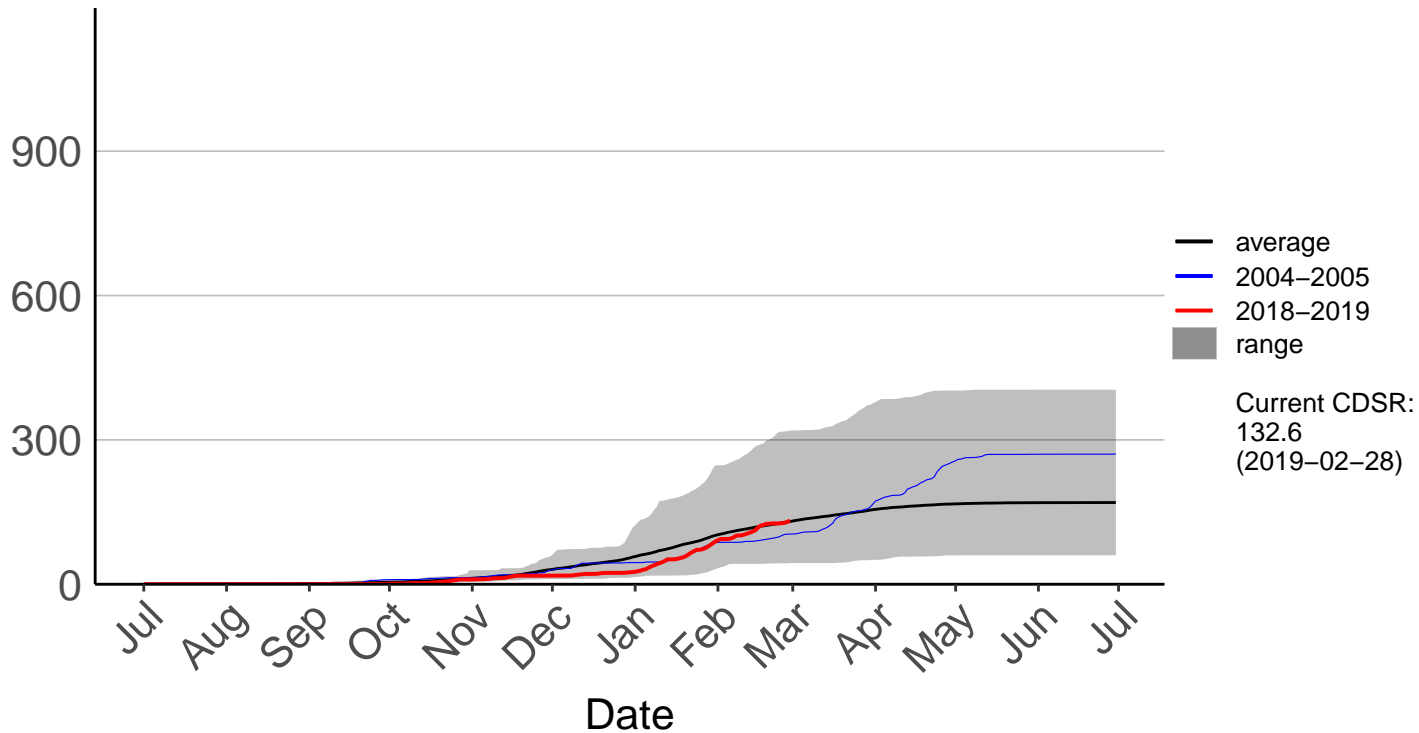

Kaikohe Aws

Cumulative Fire Severity Rating