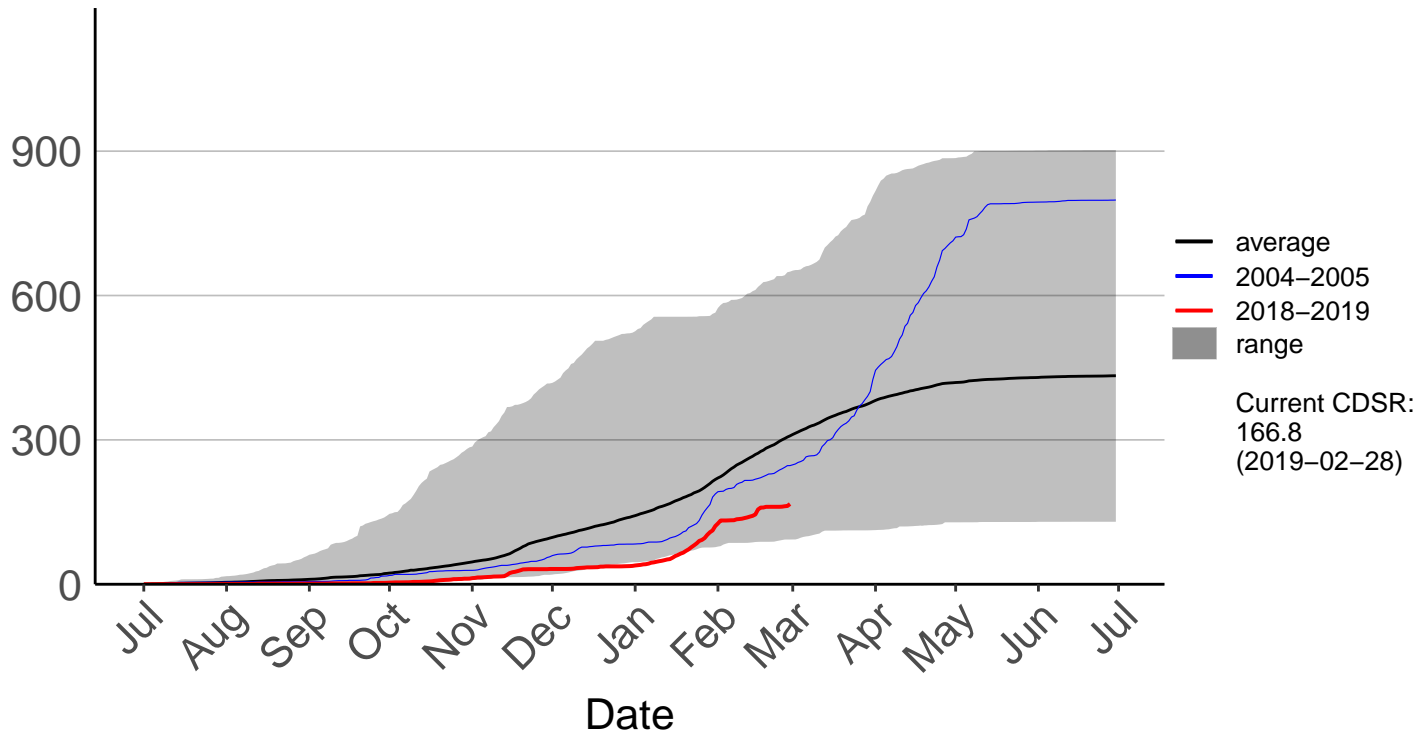

Aupouri Peninsula Raws

Cumulative Fire Severity Rating

Dargaville Raws

Cumulative Fire Severity Rating

Hokianga Raws

Cumulative Fire Severity Rating

Kaeo Raws

Kaikohe Aws