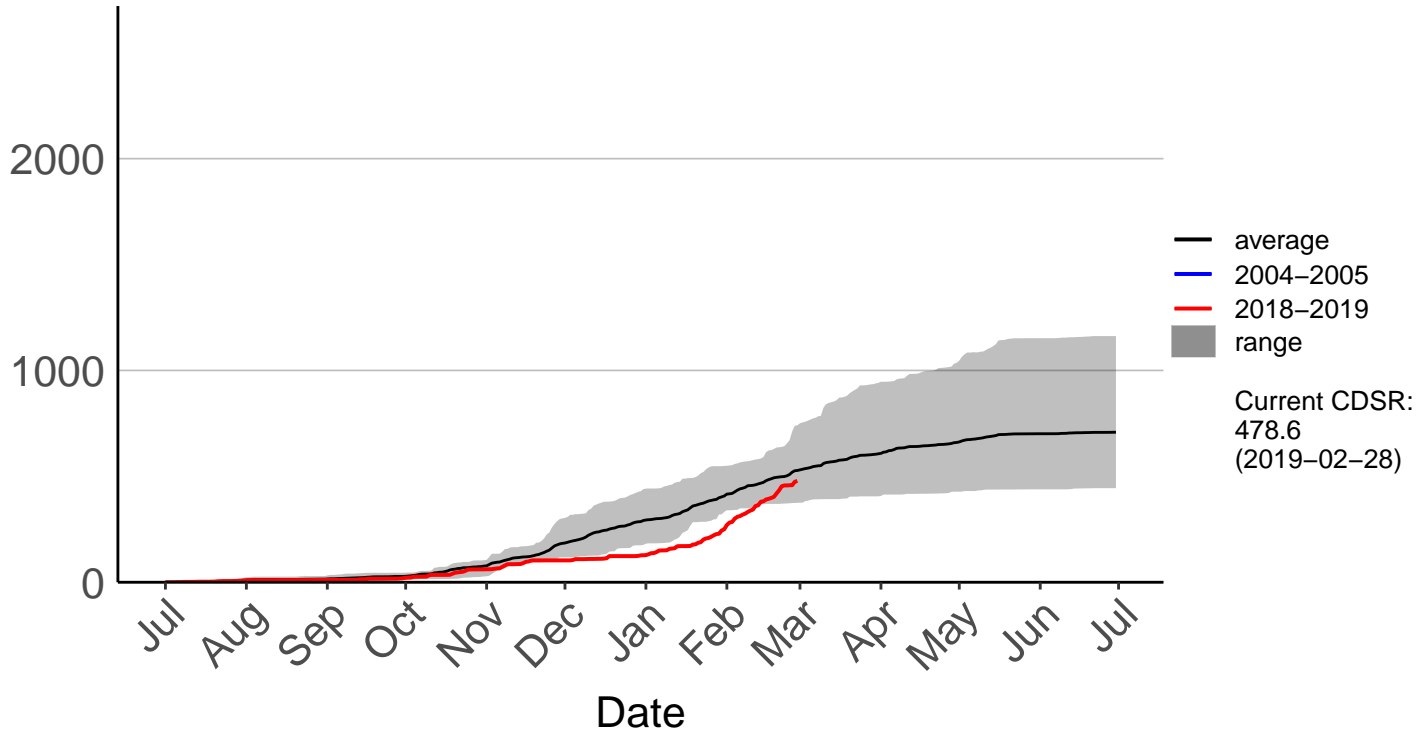

Ngaumu Forest Raws – DISCONTINUED

Cumulative Fire Severity Rating

Ngawi Aws

Cumulative Fire Severity Rating

Palliser Raws

Cumulative Fire Severity Rating

Stony Creek Raws

Cumulative Fire Severity Rating