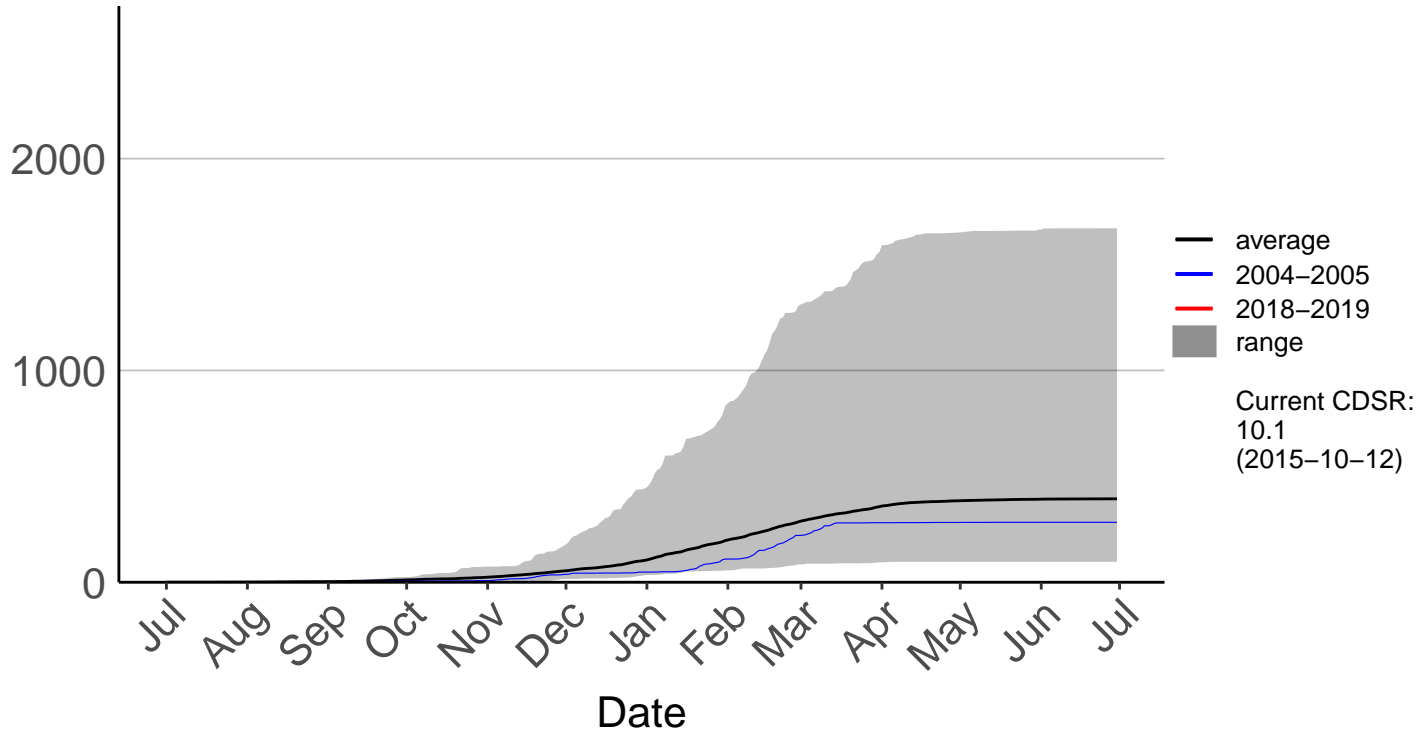

Ngaumu Forest Raws – DISCONTINUED

Cumulative Fire Severity Rating