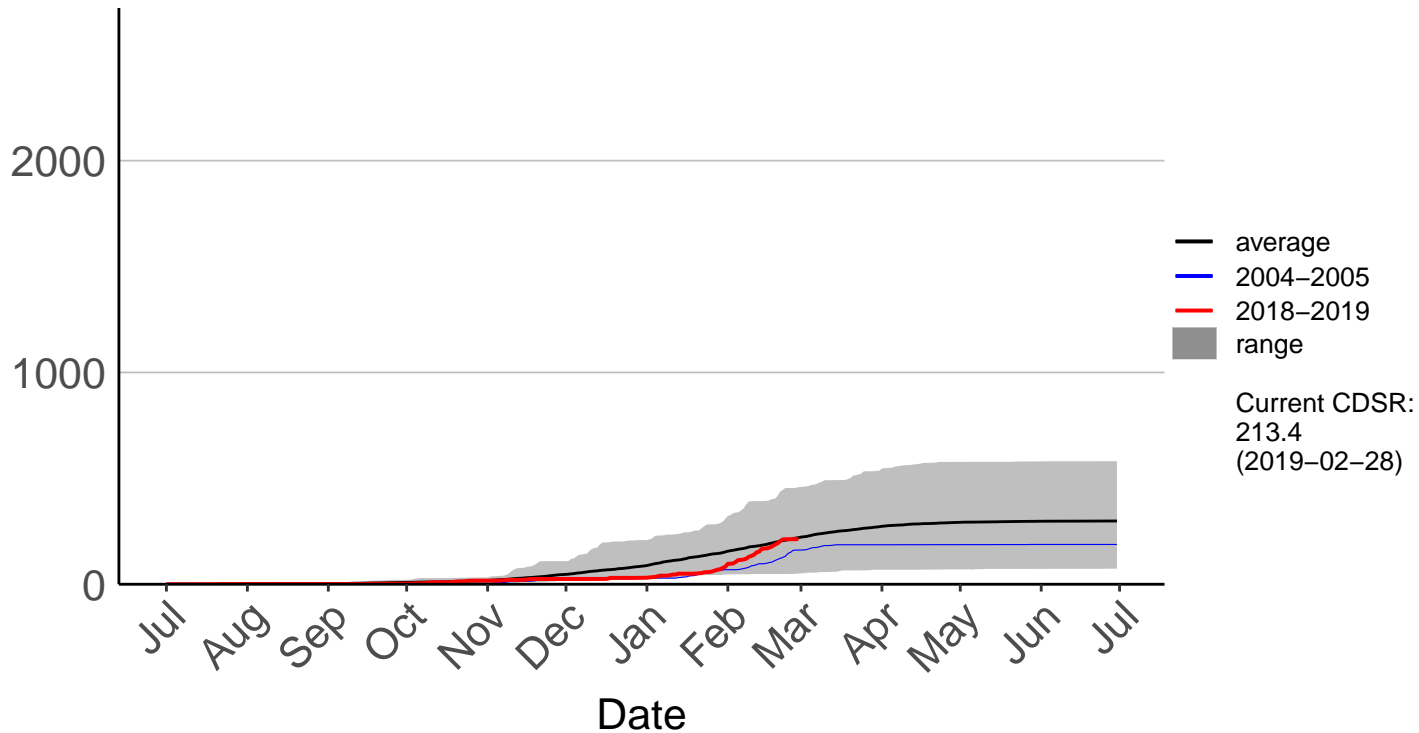

Castlepoint SYNOP

Cumulative Fire Severity Rating

Crofoot Raws

Cumulative Fire Severity Rating

Featherston Raws

Cumulative Fire Severity Rating

Haurangi Raws

Cumulative Fire Severity Rating

Holdsworth Station Raws

Cumulative Fire Severity Rating

Homebush Raws

Cumulative Fire Severity Rating

Masterton Aero Aws

Cumulative Fire Severity Rating

Ngaumu Forest 2 Raws

Cumulative Fire Severity Rating