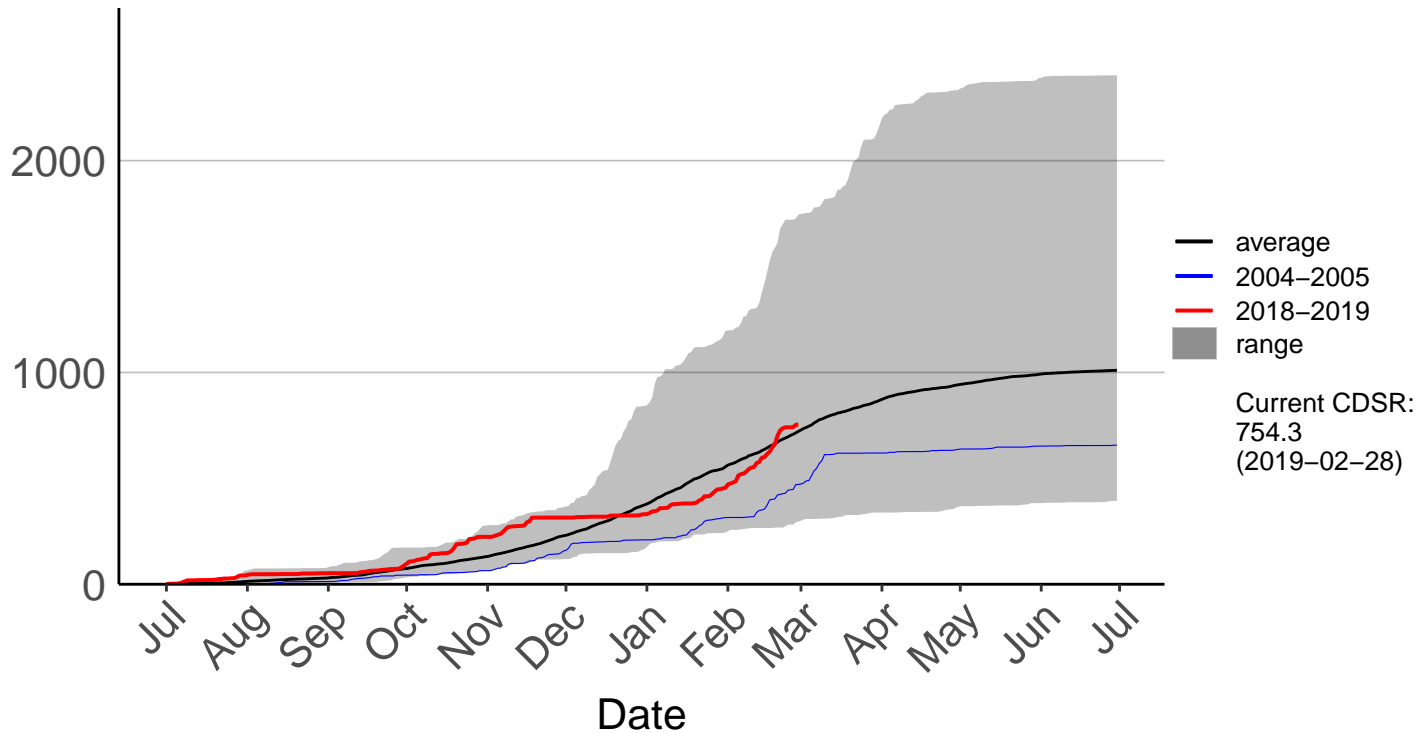

Castlepoint SYNOP

Cumulative Fire Severity Rating

Crofoot Raws

Cumulative Fire Severity Rating

Featherston Raws

Cumulative Fire Severity Rating

Haurangi Raws

Cumulative Fire Severity Rating

Holdsworth Station Raws

Cumulative Fire Severity Rating

Homebush Raws

Cumulative Fire Severity Rating

Masterton Aero Aws

Cumulative Fire Severity Rating

Ngaumu Forest 2 Raws

Cumulative Fire Severity Rating