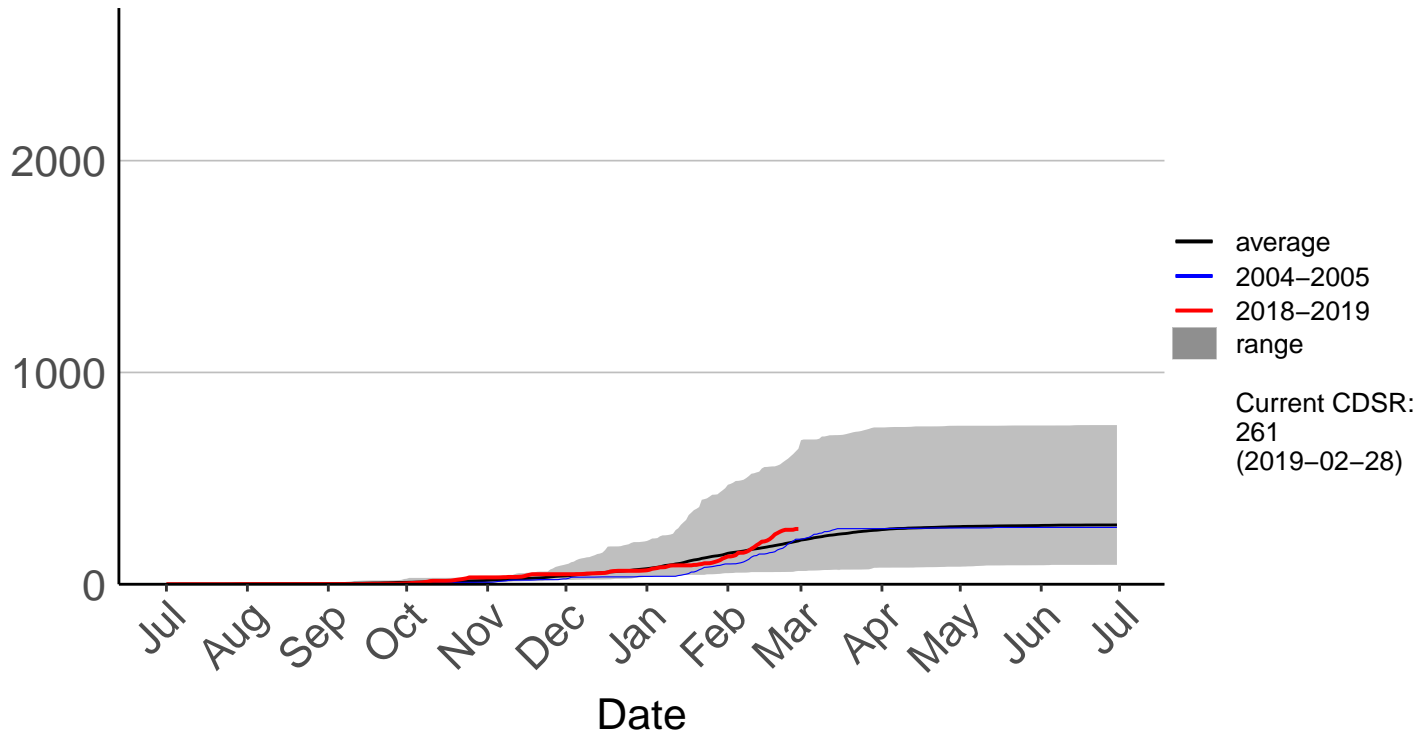

Castlepoint SYNOP

Cumulative Fire Severity Rating

Crofoot Raws

Cumulative Fire Severity Rating

Featherston Raws

Cumulative Fire Severity Rating

Haurangi Raws

Cumulative Fire Severity Rating

Holdsworth Station Raws

Cumulative Fire Severity Rating

Homebush Raws

Cumulative Fire Severity Rating

Masterton Aero Aws

Cumulative Fire Severity Rating

Ngaumu Forest 2 Raws

Cumulative Fire Severity Rating