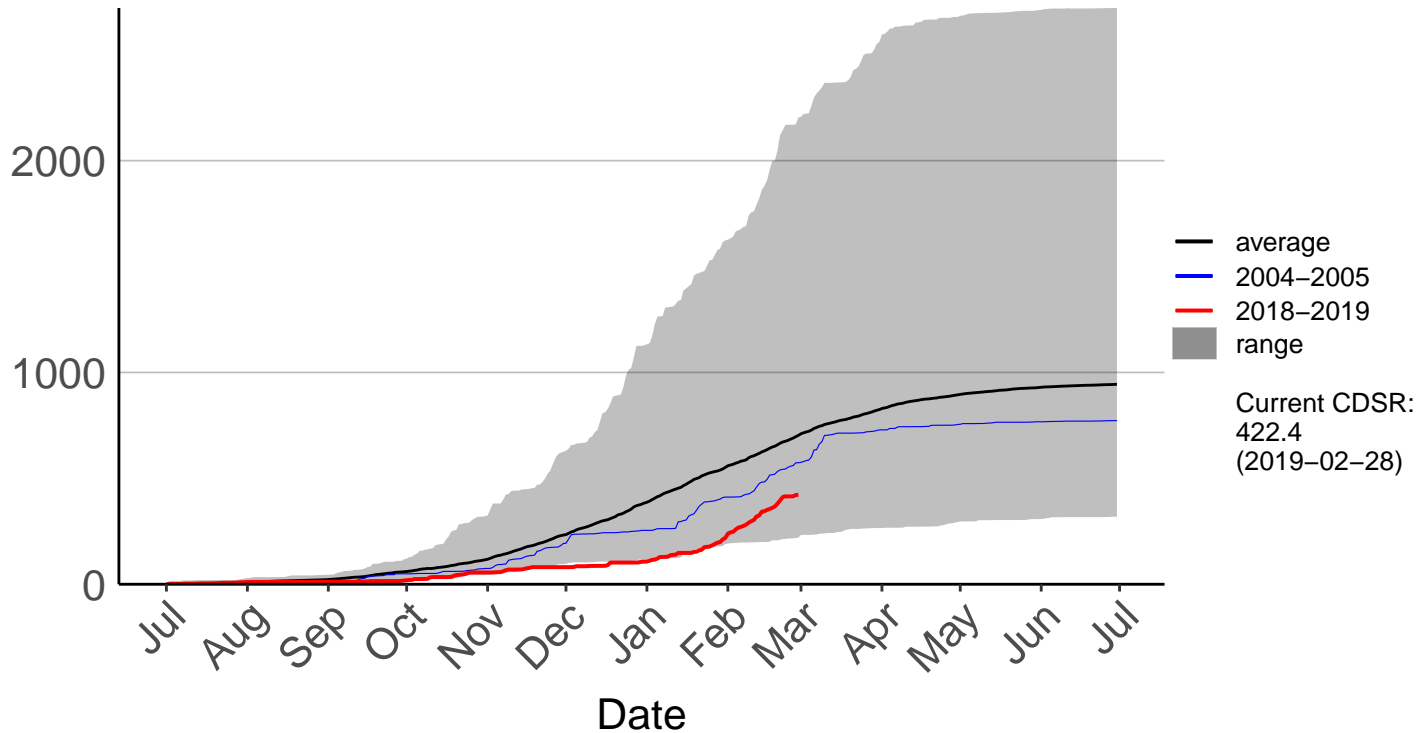

Ngawi Aws

Cumulative Fire Severity Rating