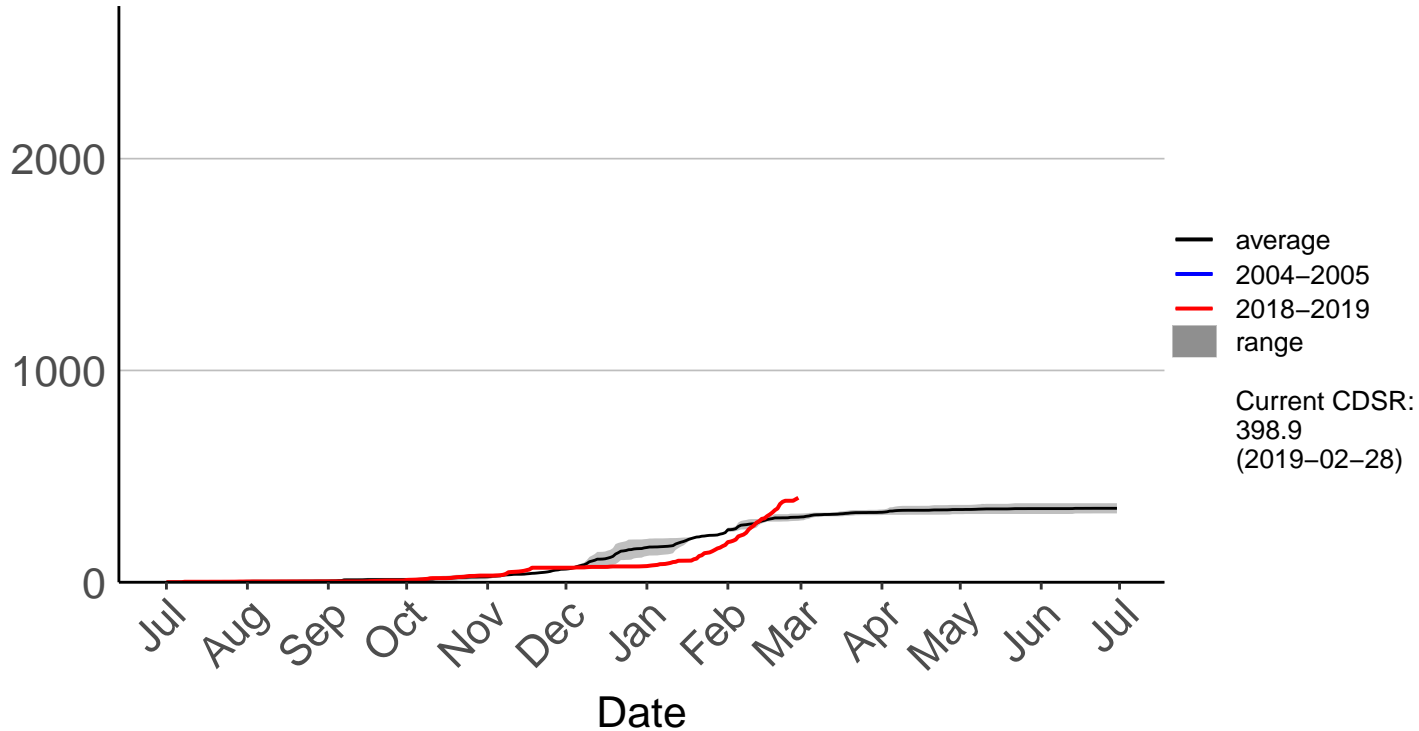

Holdsworth Station Raws

Cumulative Fire Severity Rating

Homebush Raws

Cumulative Fire Severity Rating

Masterton Aero Aws

Cumulative Fire Severity Rating

Ngaumu Forest 2 Raws

Cumulative Fire Severity Rating