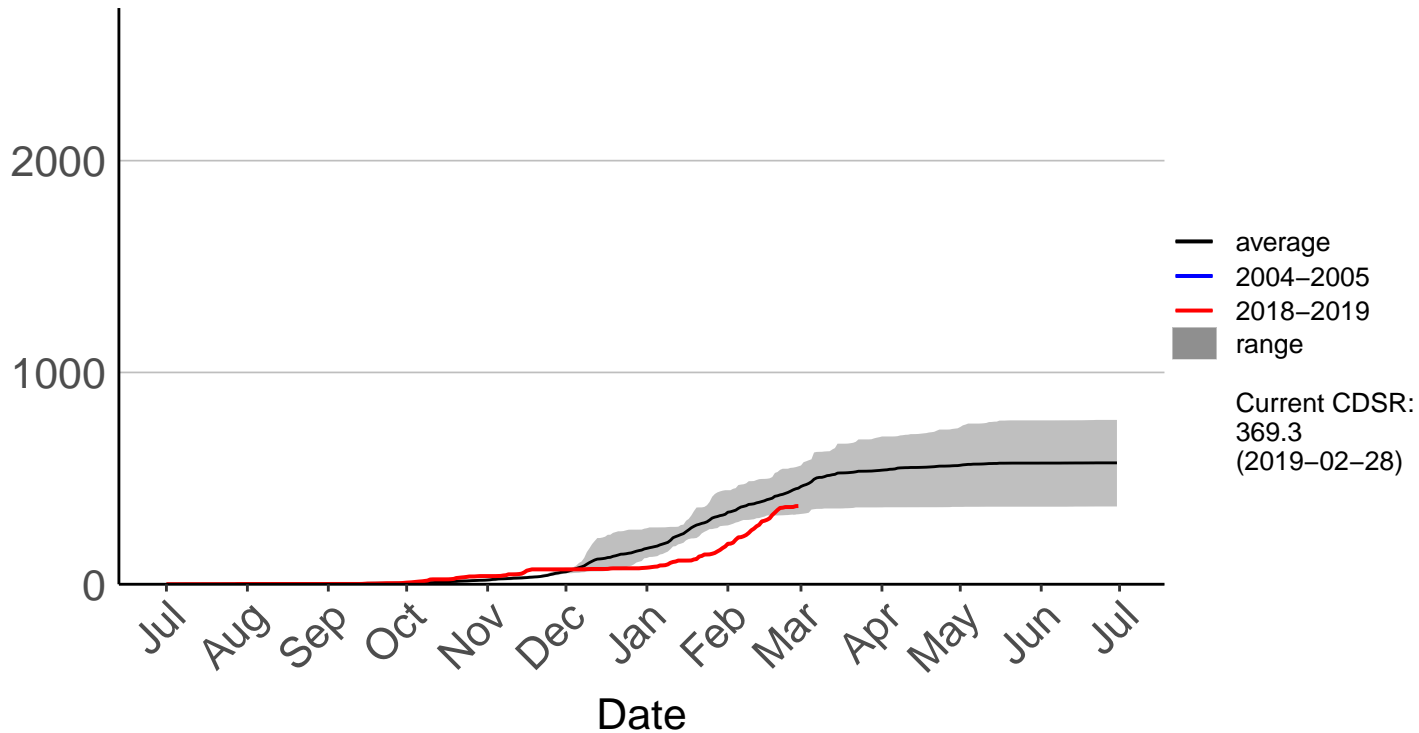

Castlepoint SYNOP

Cumulative Fire Severity Rating

Crofoot Raws

Cumulative Fire Severity Rating

Featherston Raws

Cumulative Fire Severity Rating

Haurangi Raws

Cumulative Fire Severity Rating

Holdsworth Station Raws

Cumulative Fire Severity Rating

Homebush Raws

Cumulative Fire Severity Rating

Masterton Aero Aws

Cumulative Fire Severity Rating

Ngaumu Forest 2 Raws

Cumulative Fire Severity Rating