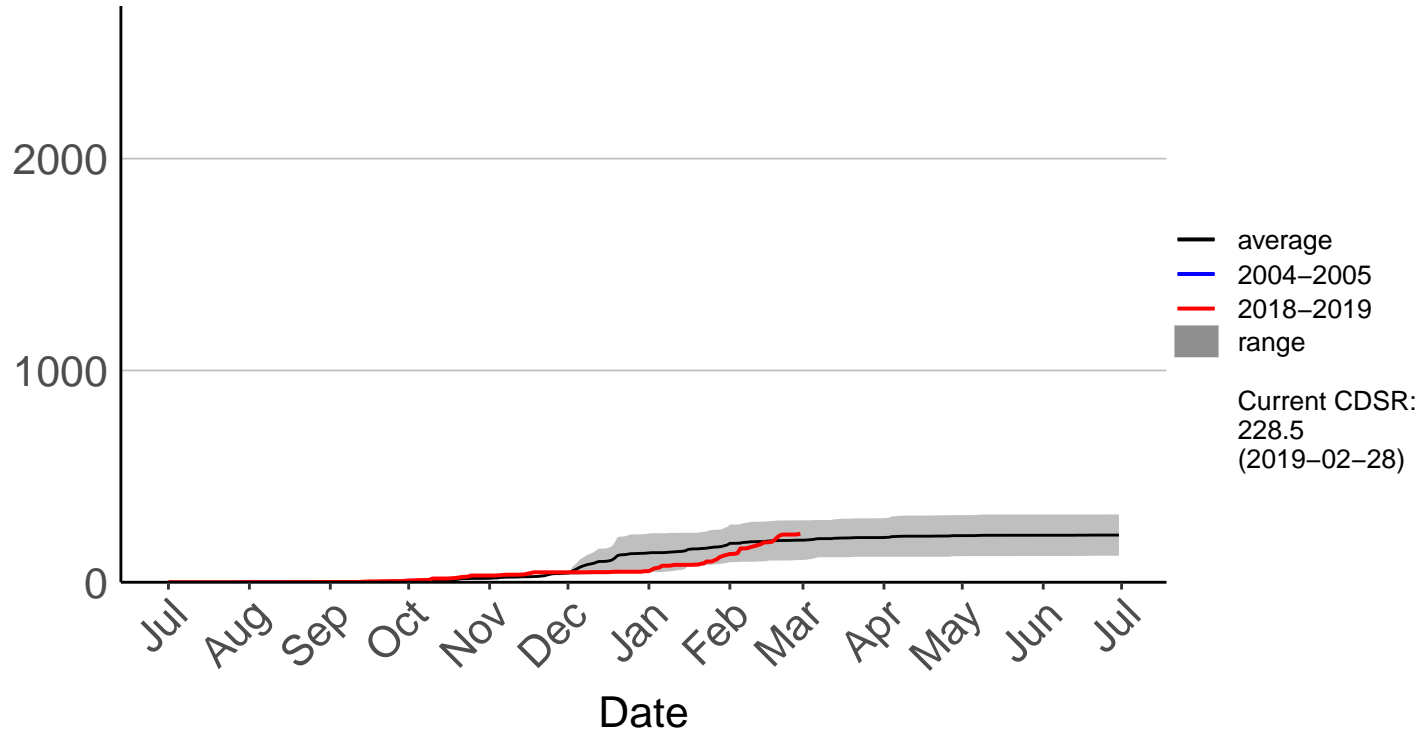

Castlepoint SYNOP

Cumulative Fire Severity Rating

Crofoot Raws

Cumulative Fire Severity Rating

Featherston Raws

Cumulative Fire Severity Rating

Haurangi Raws

Cumulative Fire Severity Rating

Holdsworth Station Raws

Cumulative Fire Severity Rating

Homebush Raws

Cumulative Fire Severity Rating

Masterton Aero Aws

Cumulative Fire Severity Rating

Ngaumu Forest 2 Raws

Cumulative Fire Severity Rating