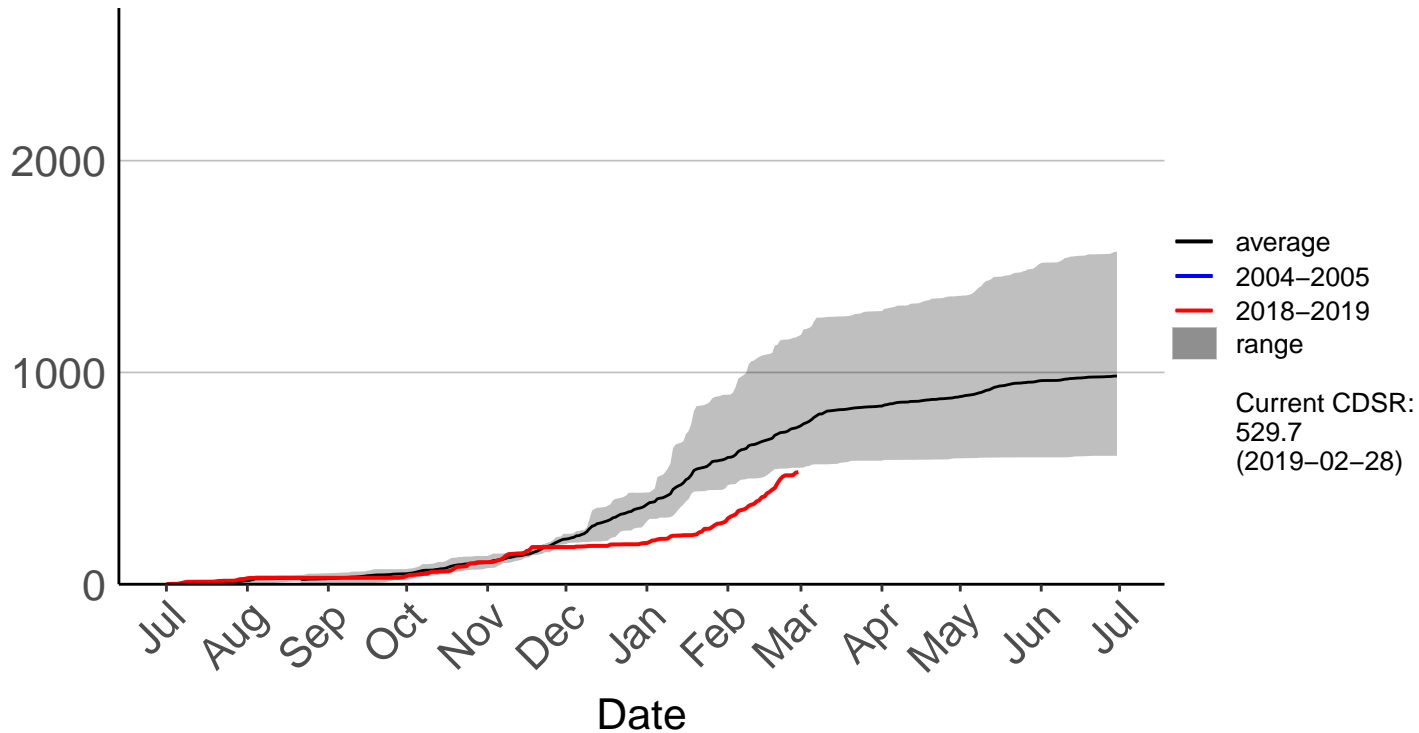

Castlepoint SYNOP

Cumulative Fire Severity Rating

Crofoot Raws

Cumulative Fire Severity Rating

Featherston Raws

Cumulative Fire Severity Rating

Haurangi Raws

Cumulative Fire Severity Rating

Holdsworth Station Raws

Cumulative Fire Severity Rating

Homebush Raws

Cumulative Fire Severity Rating

Masterton Aero Aws

Cumulative Fire Severity Rating

Ngaumu Forest 2 Raws

Cumulative Fire Severity Rating