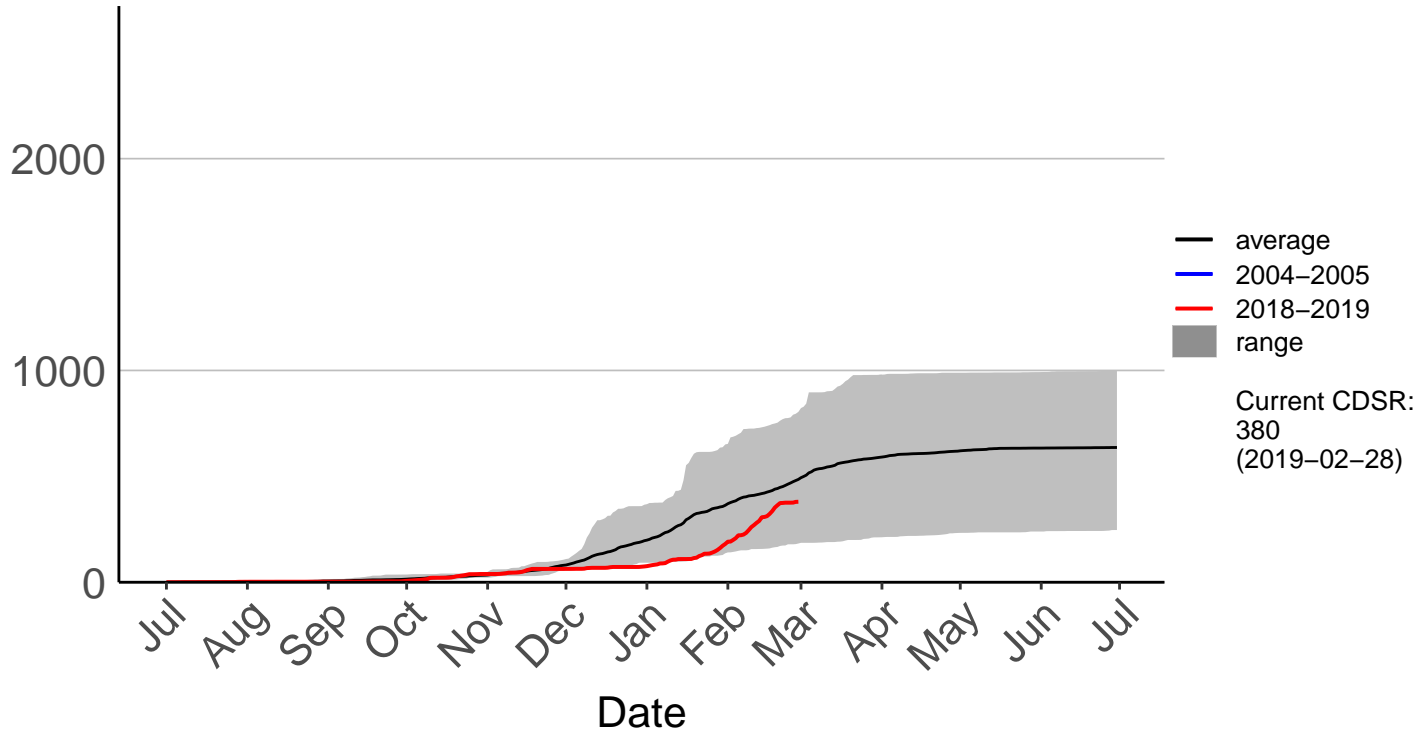

Holdsworth Station Raws

Cumulative Fire Severity Rating

Homebush Raws

Cumulative Fire Severity Rating

Masterton Aero Aws

Cumulative Fire Severity Rating

Ngaumu Forest 2 Raws

Cumulative Fire Severity Rating