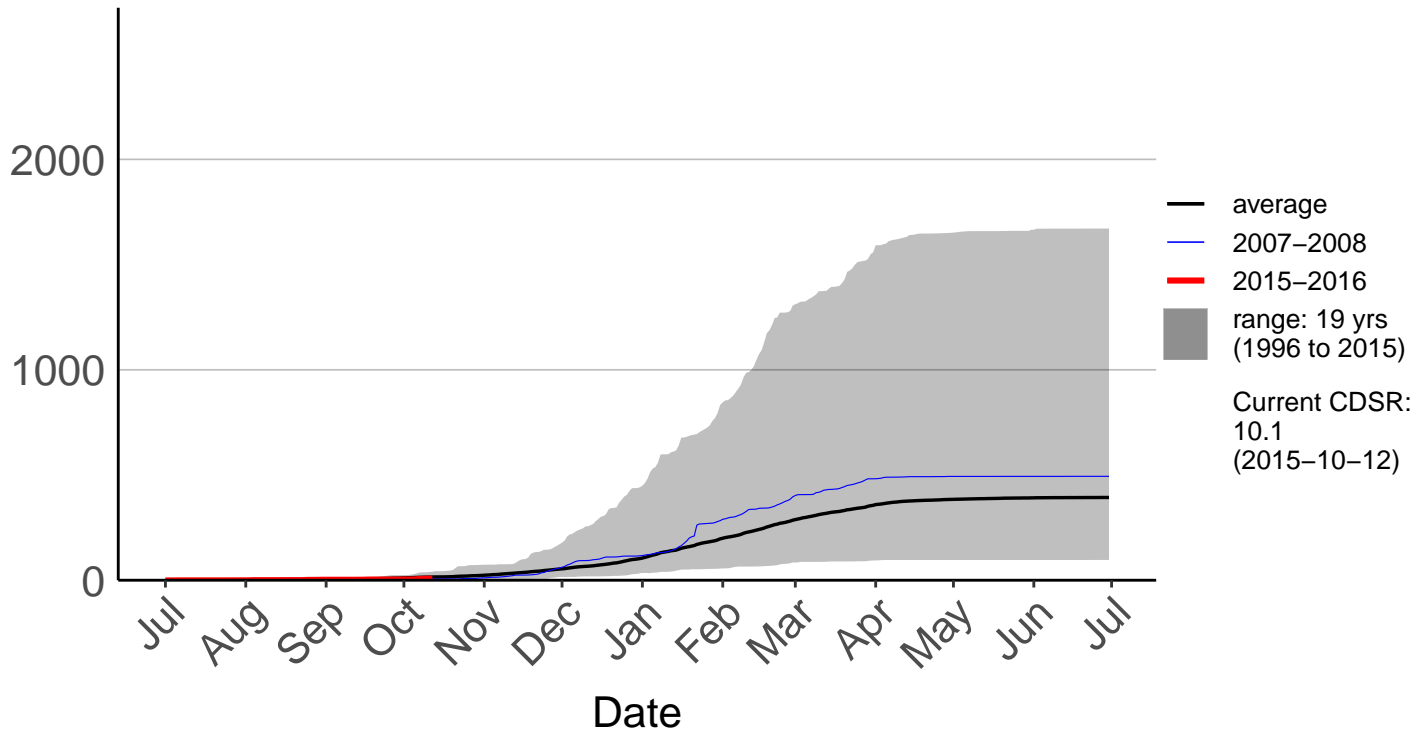

Ngaumu Forest Raws – DISCONTINUED

Cumulative Daily Severity Rating