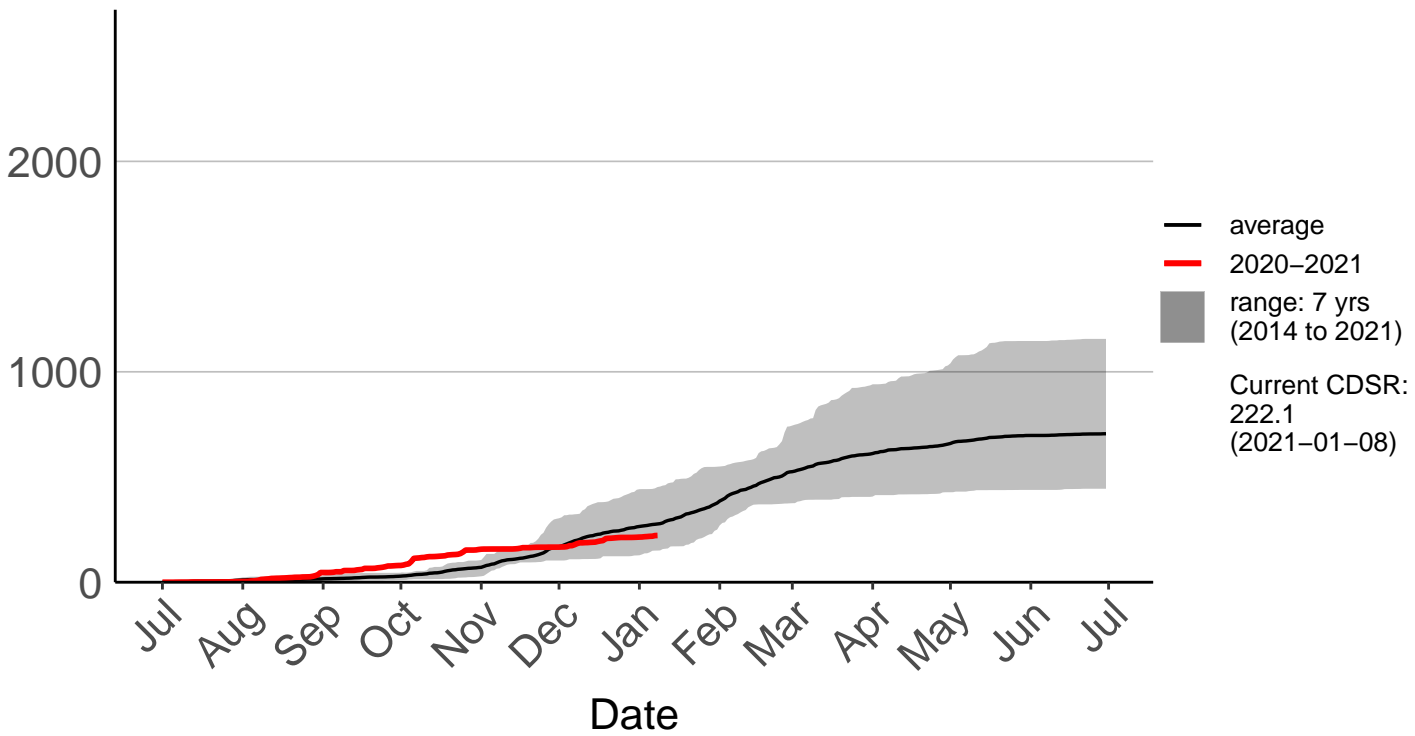

Ngaumu Forest Raws – DISCONTINUED

Cumulative Daily Severity Rating

Ngawi Aws

Cumulative Daily Severity Rating

Palliser Raws

Cumulative Daily Severity Rating

Stony Creek Raws

Cumulative Daily Severity Rating