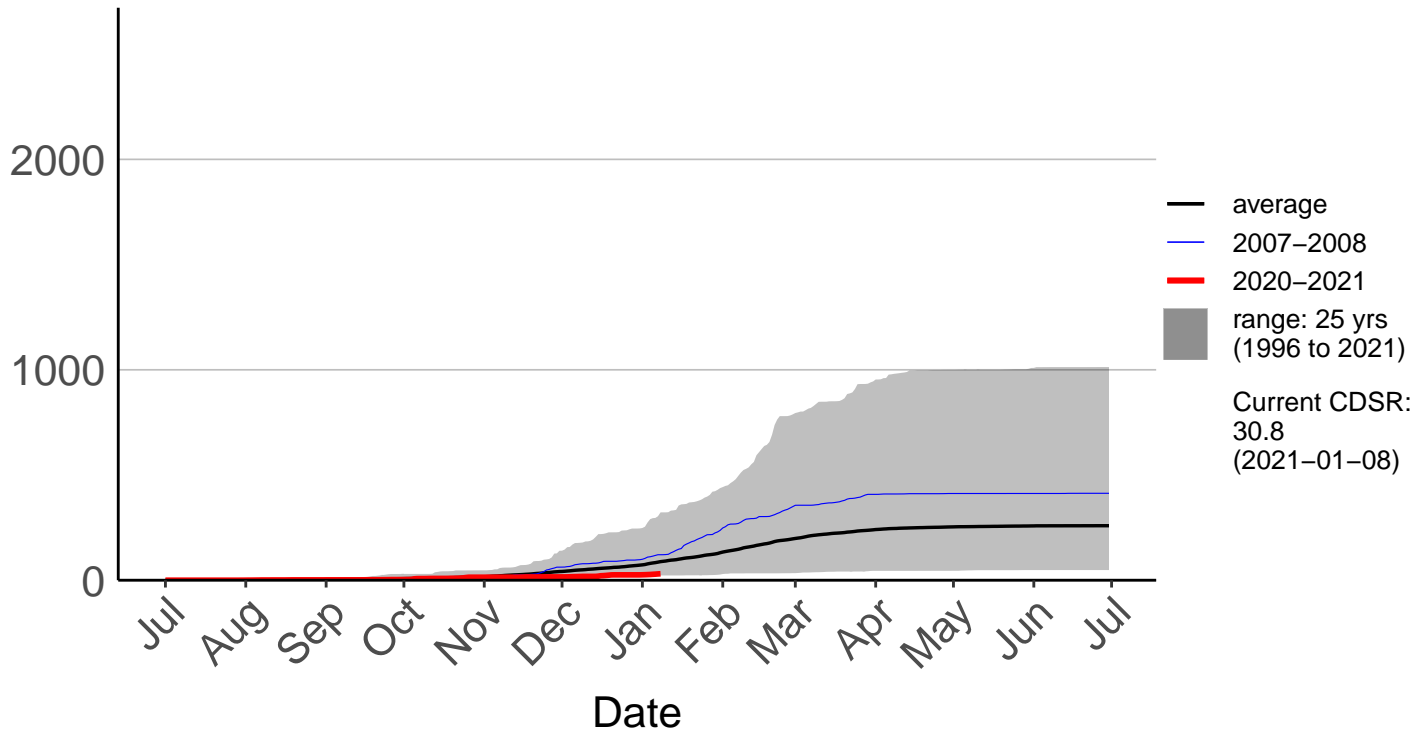

Ngaumu Forest Raws – DISCONTINUED

Cumulative Daily Severity Rating

Ngawi Aws

Cumulative Daily Severity Rating

Palliser Raws

Cumulative Daily Severity Rating

Stony Creek Raws

Cumulative Daily Severity Rating

Te Muna Raws

Cumulative Daily Severity Rating

Tinui Raws

Cumulative Daily Severity Rating