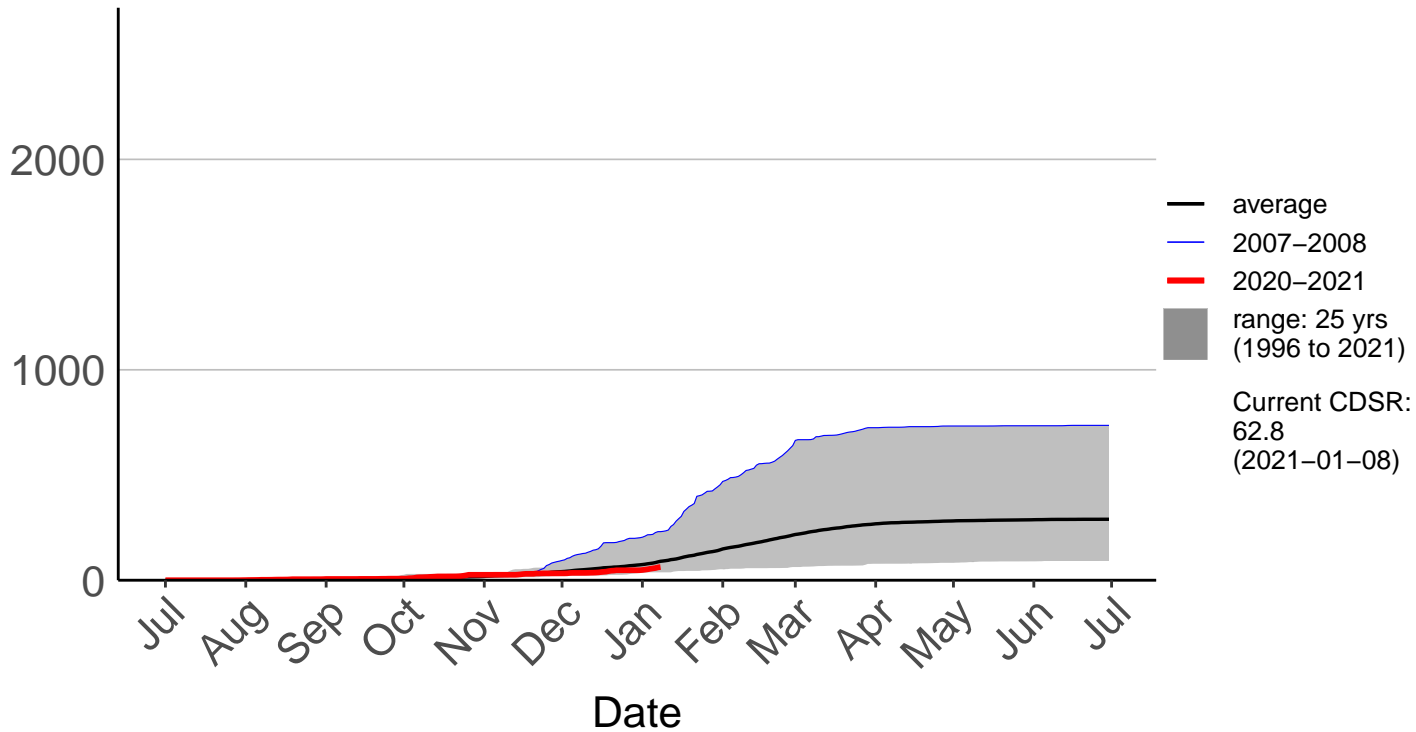

Castlepoint SYNOP

Cumulative Daily Severity Rating

Crofoot Raws

Cumulative Daily Severity Rating

Featherston Raws

Cumulative Daily Severity Rating

Haurangi Raws

Cumulative Daily Severity Rating

Holdsworth Station Raws

Cumulative Daily Severity Rating

Homebush Raws

Cumulative Daily Severity Rating

Masterton Aero Aws

Cumulative Daily Severity Rating

Ngaumu Forest 2 Raws

Cumulative Daily Severity Rating