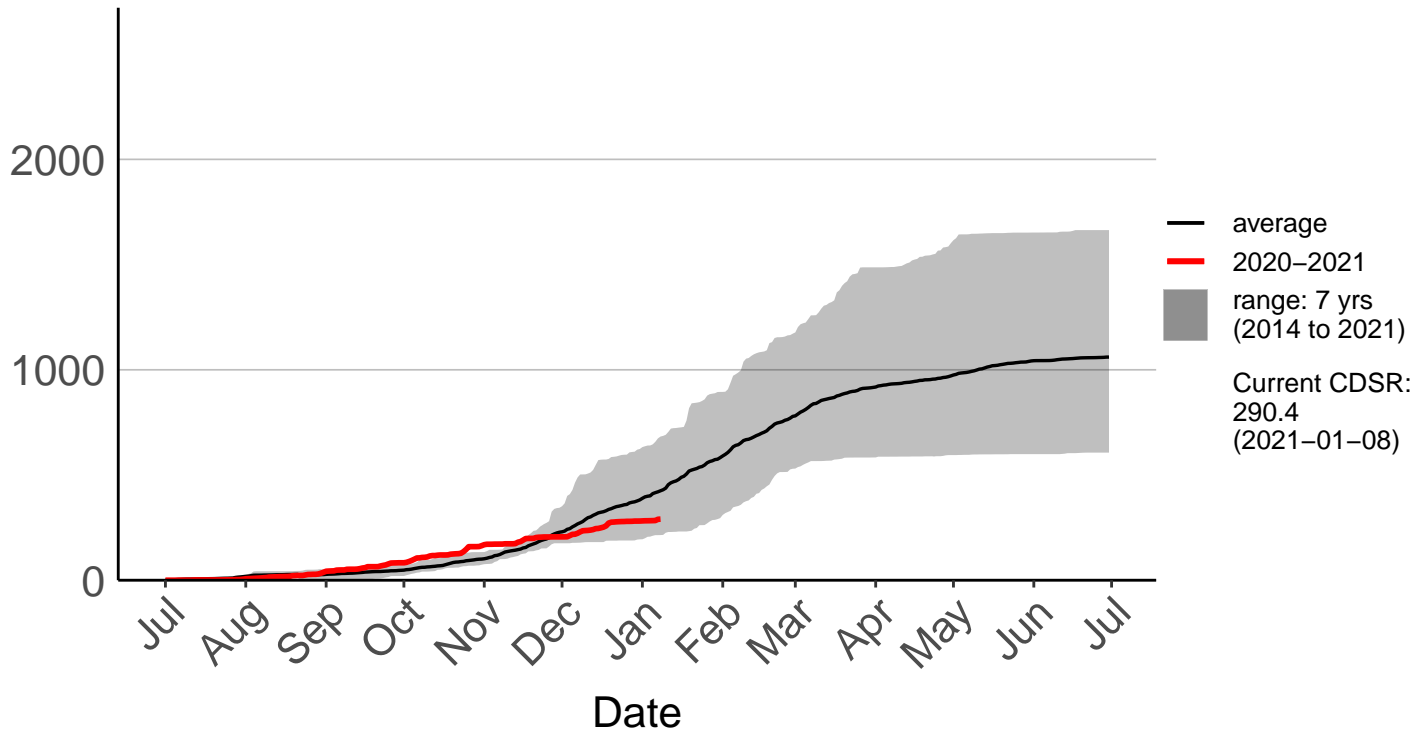

Castlepoint SYNOP

Cumulative Daily Severity Rating

Crofoot Raws

Cumulative Daily Severity Rating

Featherston Raws

Cumulative Daily Severity Rating

Haurangi Raws

Cumulative Daily Severity Rating

Holdsworth Station Raws

Cumulative Daily Severity Rating

Homebush Raws

Cumulative Daily Severity Rating

Masterton Aero Aws

Cumulative Daily Severity Rating

Ngaumu Forest 2 Raws

Cumulative Daily Severity Rating