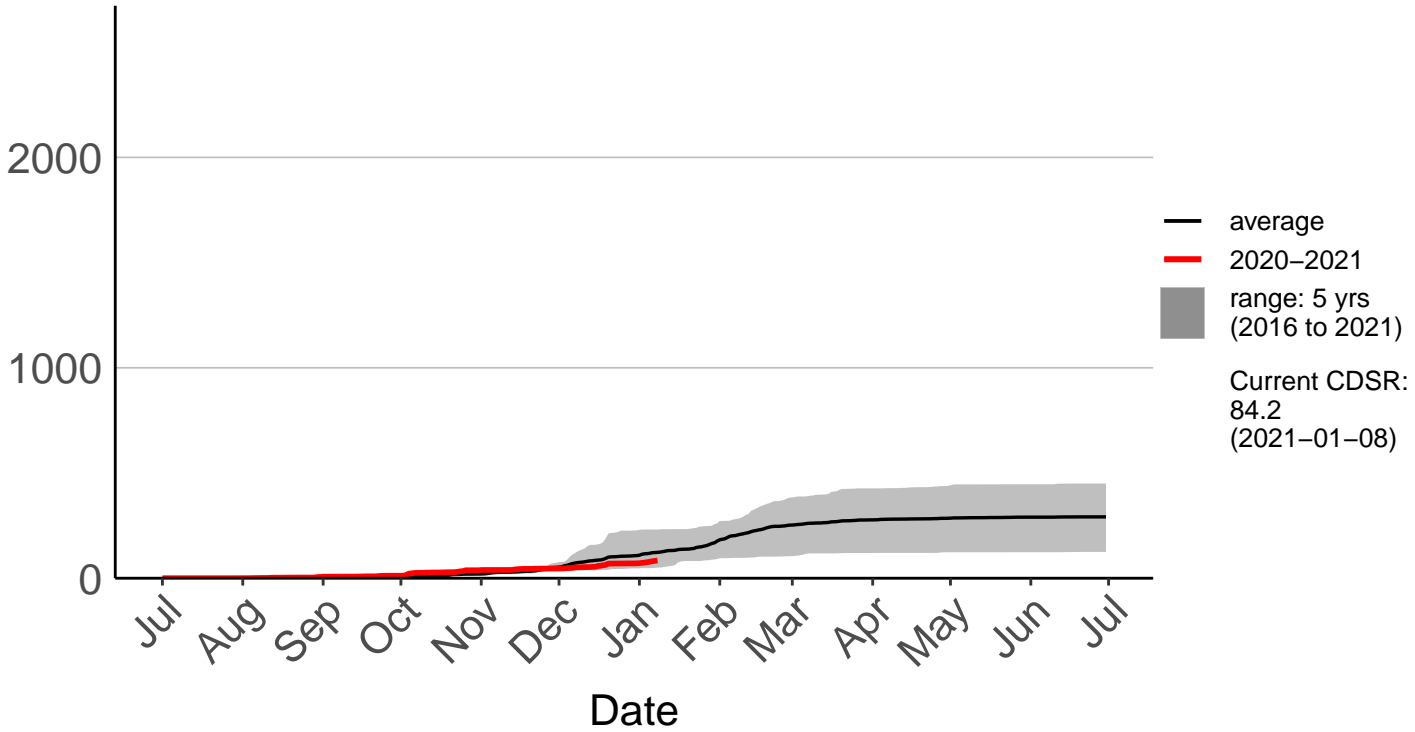

Castlepoint SYNOP

Cumulative Daily Severity Rating

Crofoot Raws

Cumulative Daily Severity Rating

Featherston Raws

Cumulative Daily Severity Rating

Haurangi Raws

Cumulative Daily Severity Rating

Holdsworth Station Raws

Cumulative Daily Severity Rating

Homebush Raws

Cumulative Daily Severity Rating

Masterton Aero Aws

Cumulative Daily Severity Rating

Ngaumu Forest 2 Raws

Cumulative Daily Severity Rating