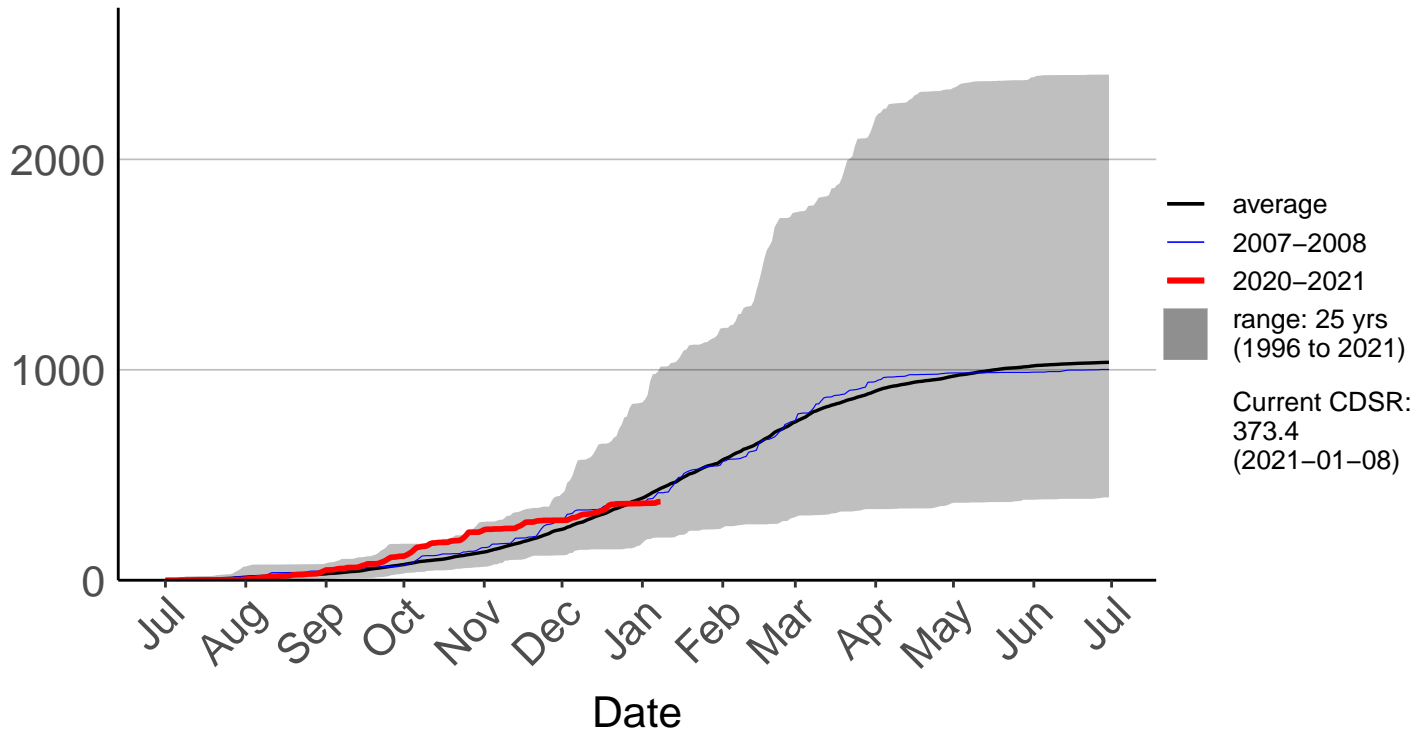

Castlepoint SYNOP

Cumulative Daily Severity Rating

Crofoot Raws

Cumulative Daily Severity Rating

Featherston Raws

Cumulative Daily Severity Rating

Haurangi Raws

Cumulative Daily Severity Rating

Holdsworth Station Raws

Cumulative Daily Severity Rating

Homebush Raws

Cumulative Daily Severity Rating

Masterton Aero Aws

Cumulative Daily Severity Rating

Ngaumu Forest 2 Raws

Cumulative Daily Severity Rating