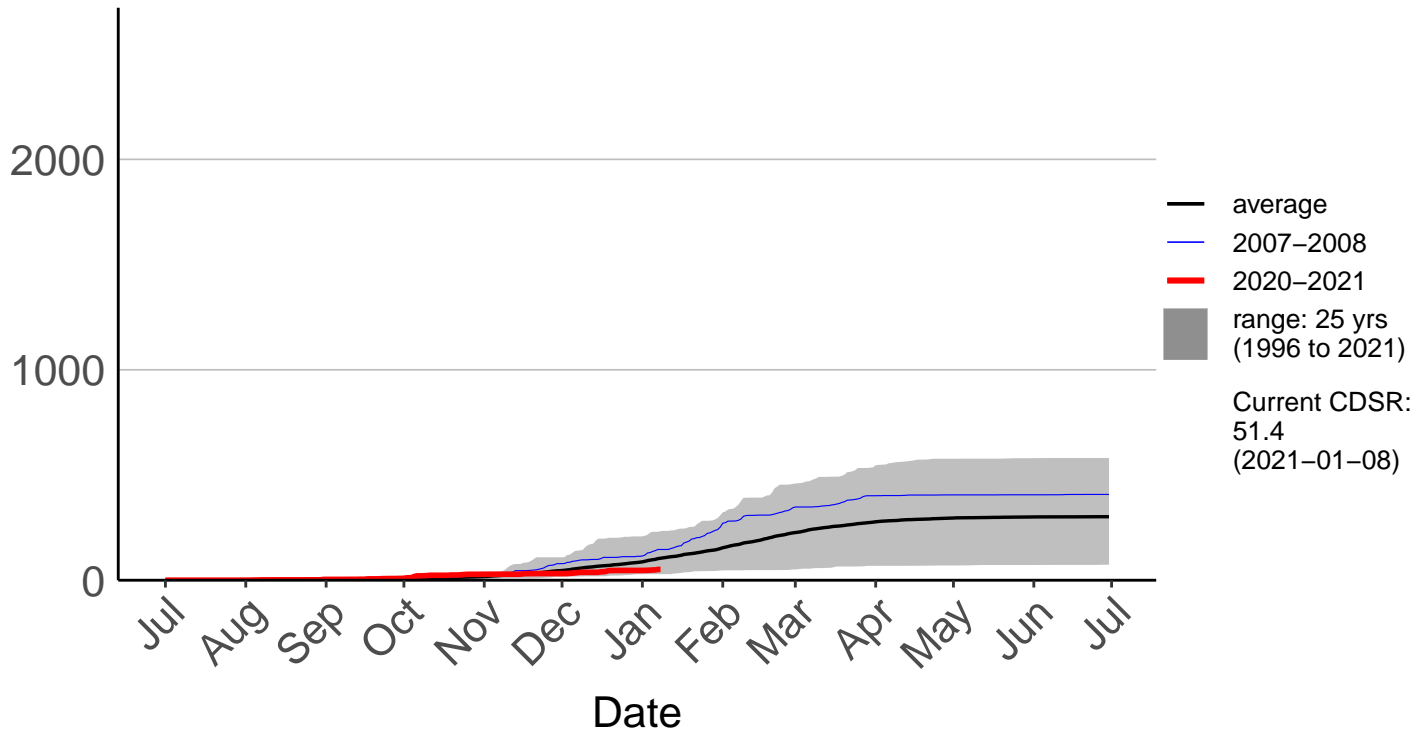

Castlepoint SYNOP

Cumulative Daily Severity Rating

Crofoot Raws

Cumulative Daily Severity Rating

Featherston Raws

Cumulative Daily Severity Rating

Haurangi Raws

Cumulative Daily Severity Rating

Holdsworth Station Raws

Cumulative Daily Severity Rating

Homebush Raws

Cumulative Daily Severity Rating

Masterton Aero Aws

Cumulative Daily Severity Rating

Ngaumu Forest 2 Raws

Cumulative Daily Severity Rating