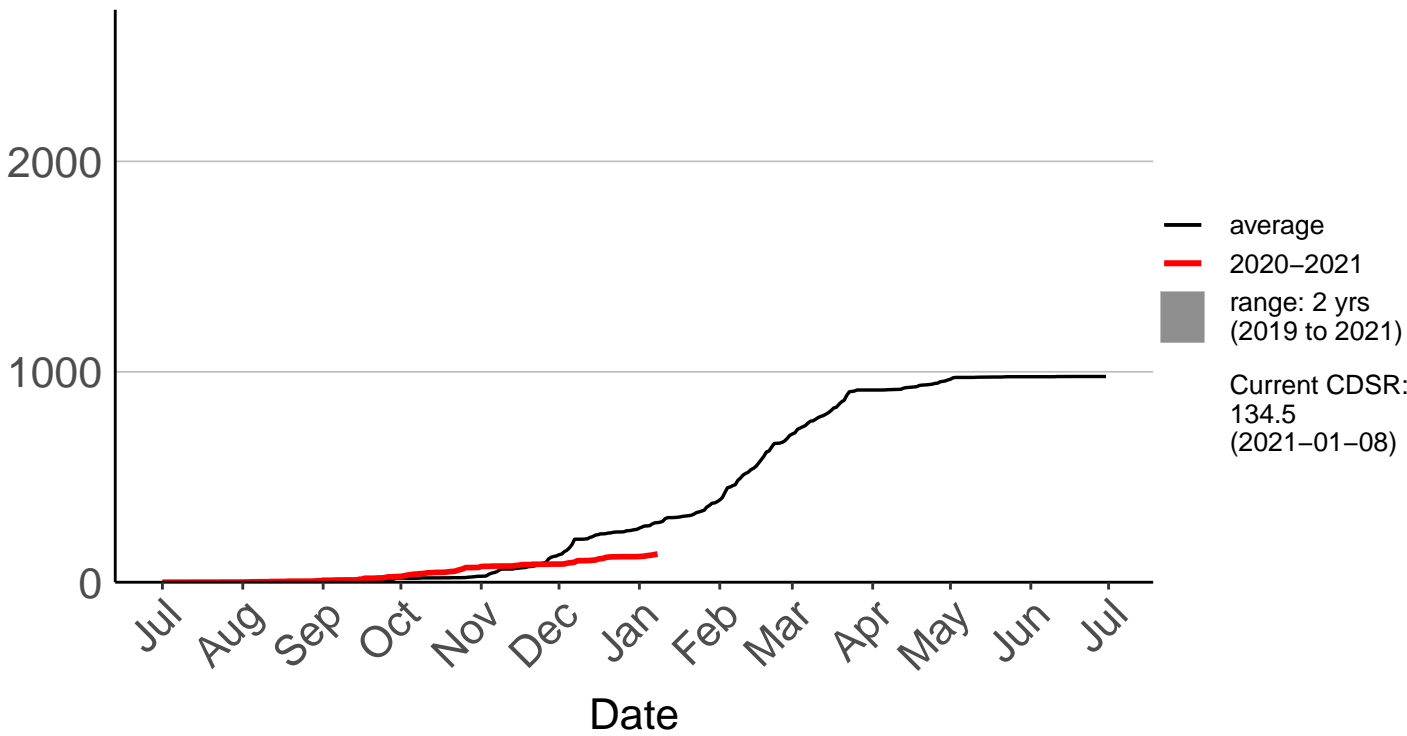

Te Muna Raws

Cumulative Daily Severity Rating