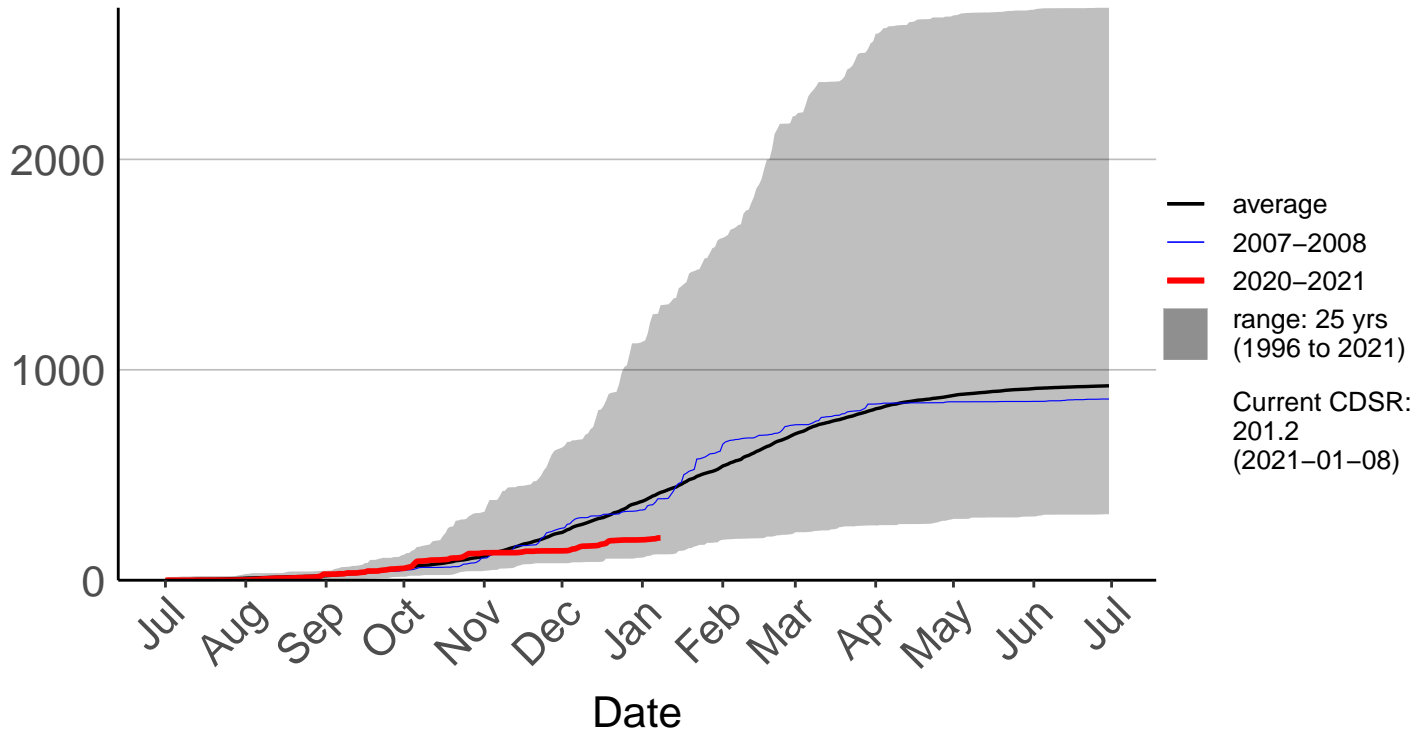

Holdsworth Station Raws

Cumulative Daily Severity Rating

Homebush Raws

Cumulative Daily Severity Rating

Masterton Aero Aws

Cumulative Daily Severity Rating

Ngaumu Forest 2 Raws

Cumulative Daily Severity Rating

Ngaumu Forest Raws – DISCONTINUED

Cumulative Daily Severity Rating

Ngawi Aws

Cumulative Daily Severity Rating

Palliser Raws

Cumulative Daily Severity Rating

Stony Creek Raws

Cumulative Daily Severity Rating