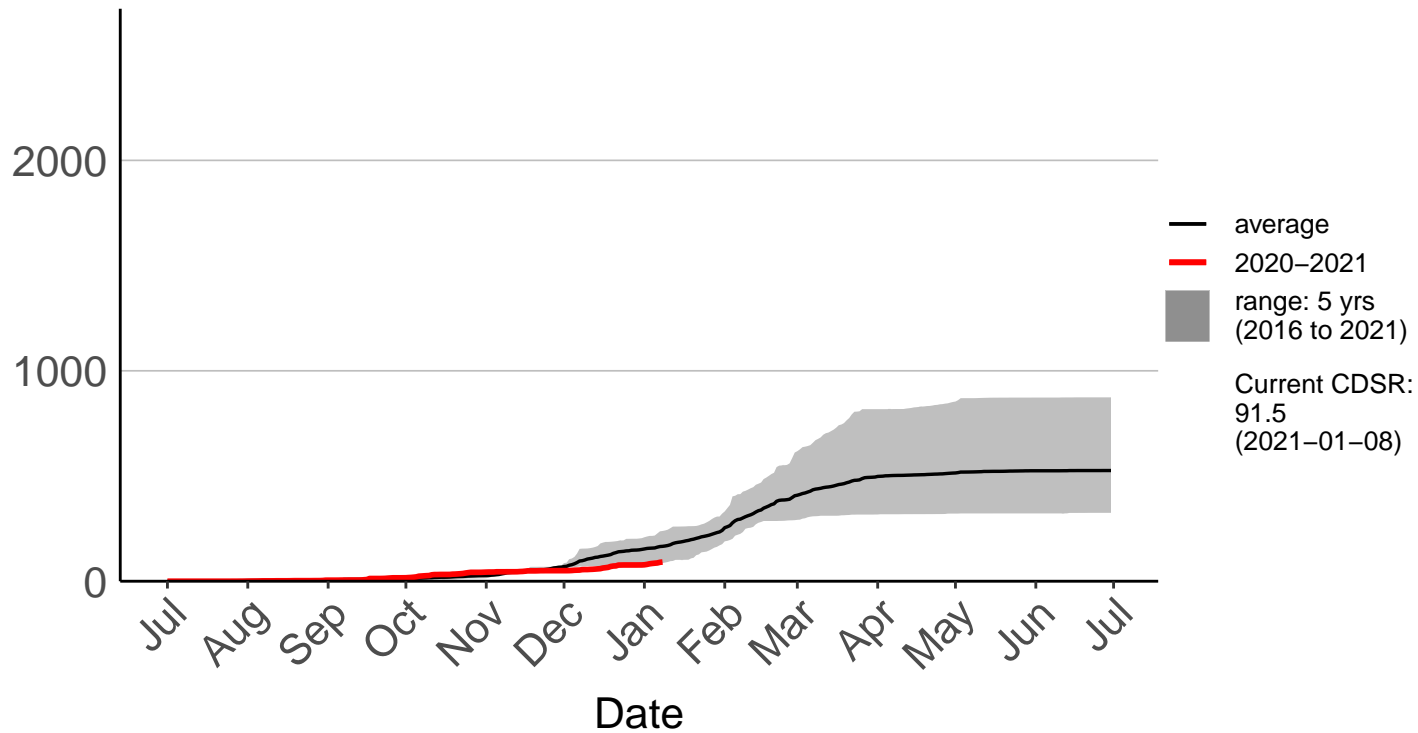

Holdsworth Station Raws

Cumulative Daily Severity Rating

Homebush Raws

Cumulative Daily Severity Rating

Masterton Aero Aws

Cumulative Daily Severity Rating

Ngaumu Forest 2 Raws

Cumulative Daily Severity Rating