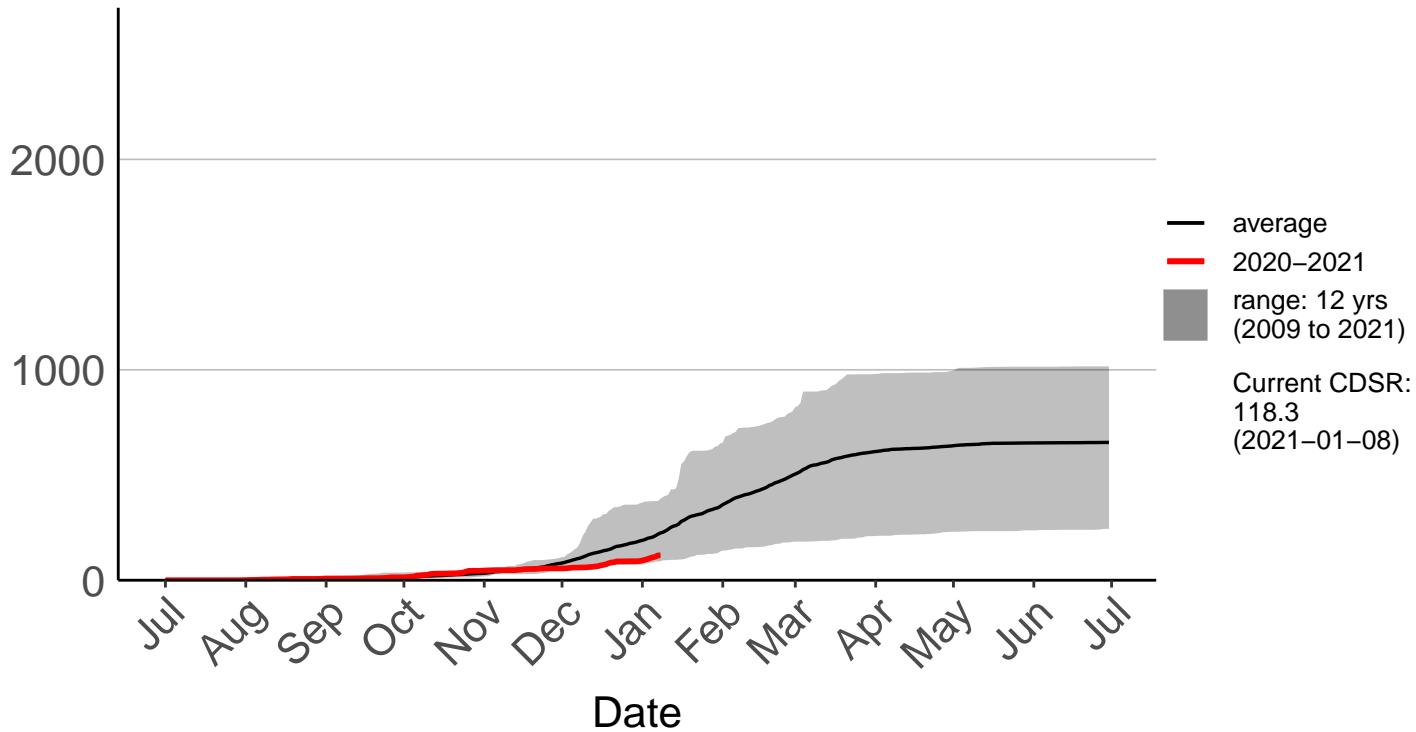

Holdsworth Station Raws

Cumulative Daily Severity Rating

Homebush Raws

Cumulative Daily Severity Rating

Masterton Aero Aws

Cumulative Daily Severity Rating

Ngaumu Forest 2 Raws

Cumulative Daily Severity Rating