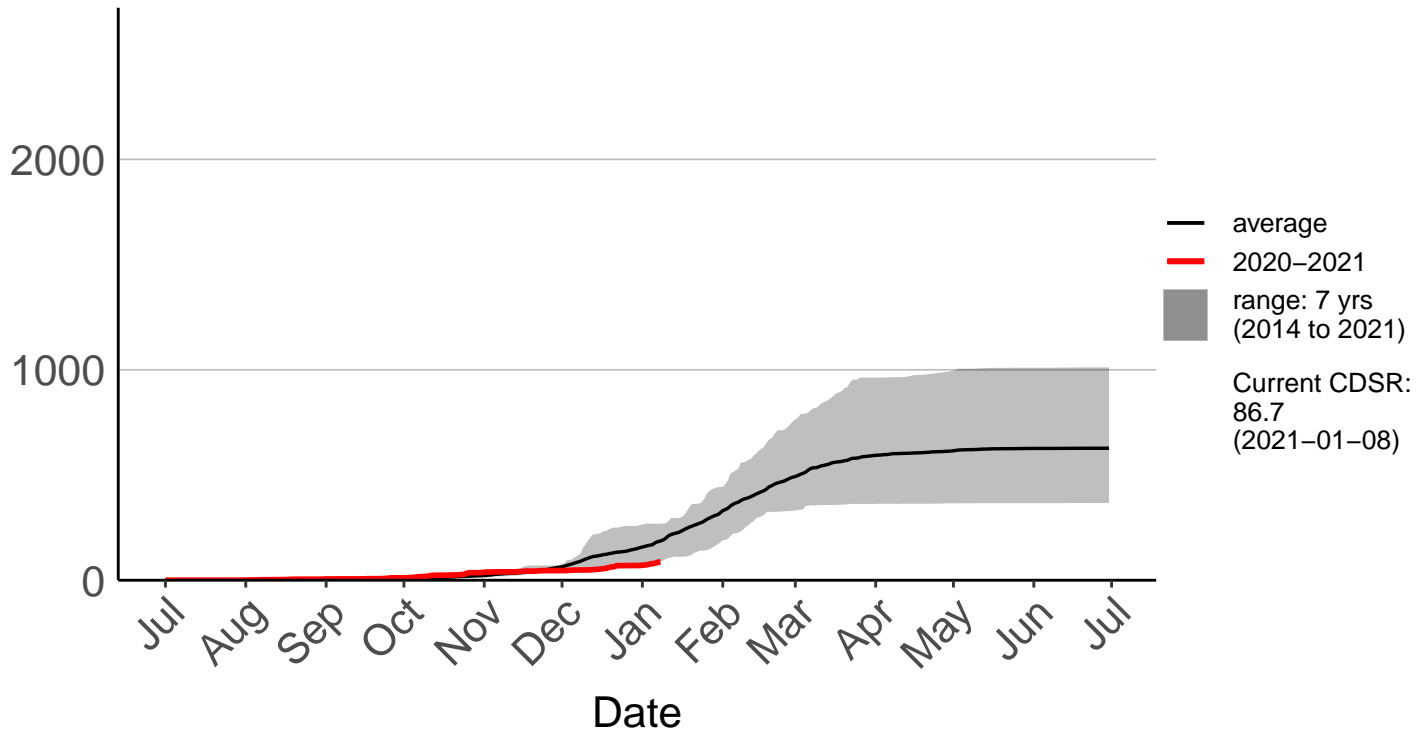

Castlepoint SYNOP

Cumulative Daily Severity Rating

Crofoot Raws

Cumulative Daily Severity Rating

Featherston Raws

Cumulative Daily Severity Rating

Haurangi Raws

Cumulative Daily Severity Rating

Holdsworth Station Raws

Cumulative Daily Severity Rating

Homebush Raws

Cumulative Daily Severity Rating

Masterton Aero Aws

Cumulative Daily Severity Rating

Ngaumu Forest 2 Raws

Cumulative Daily Severity Rating