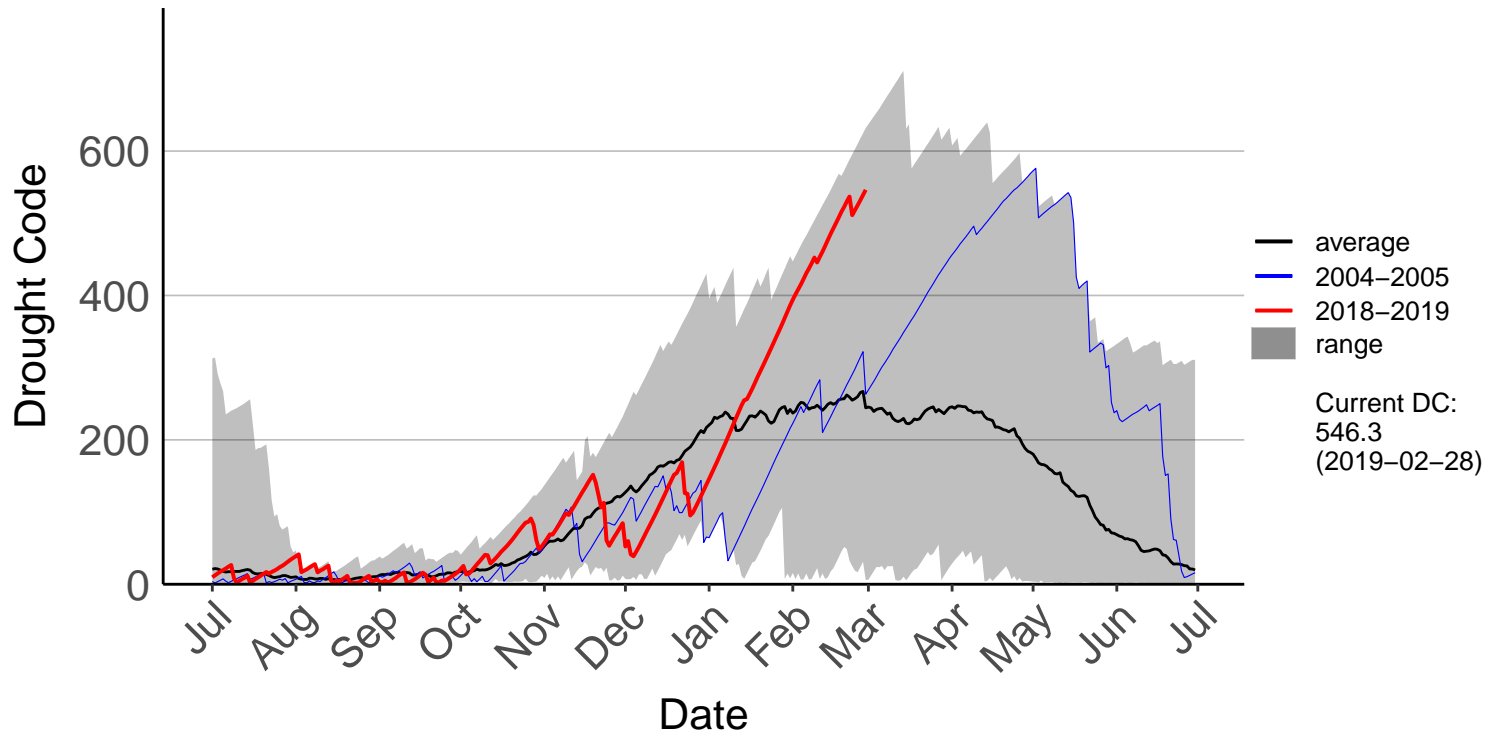

Hokianga Raws