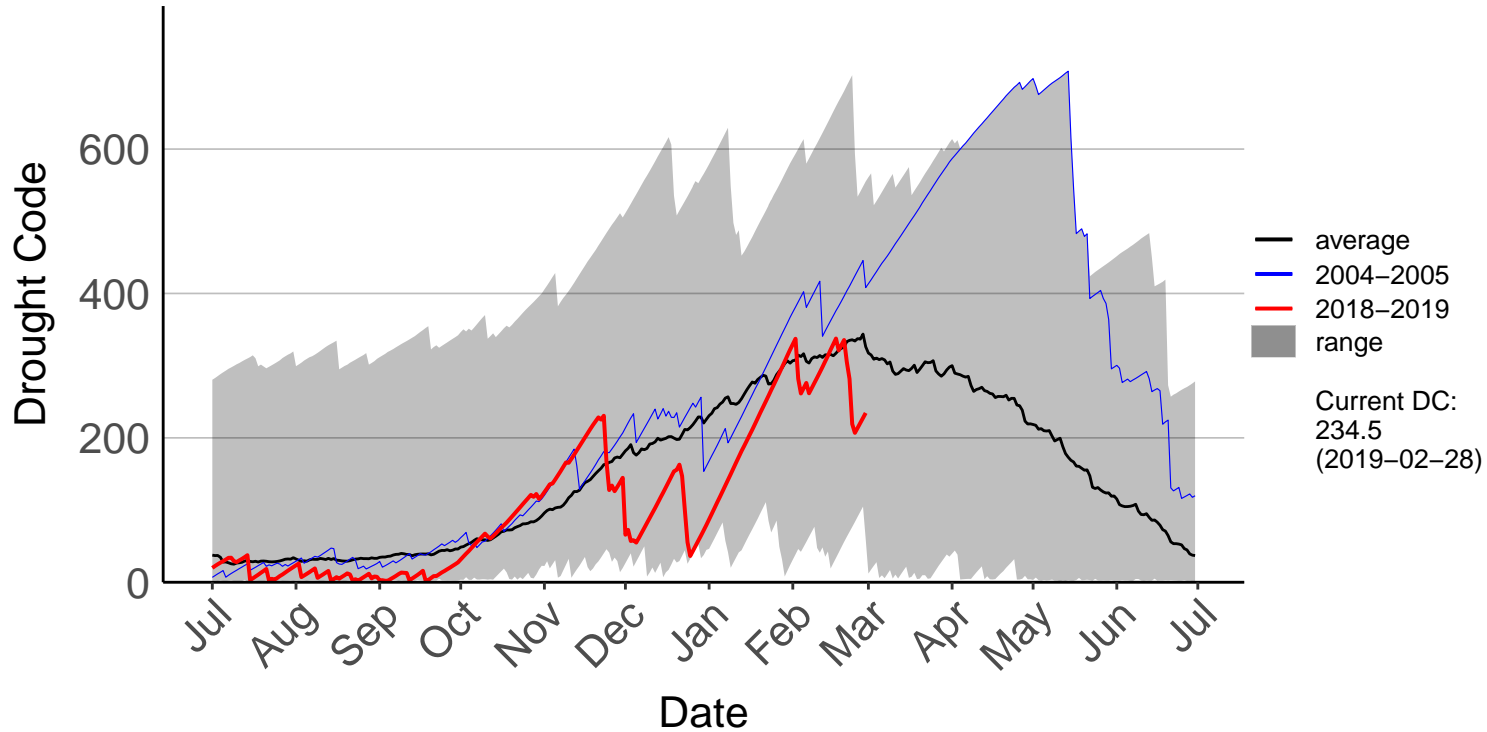

# Aupouri Peninsula Raws