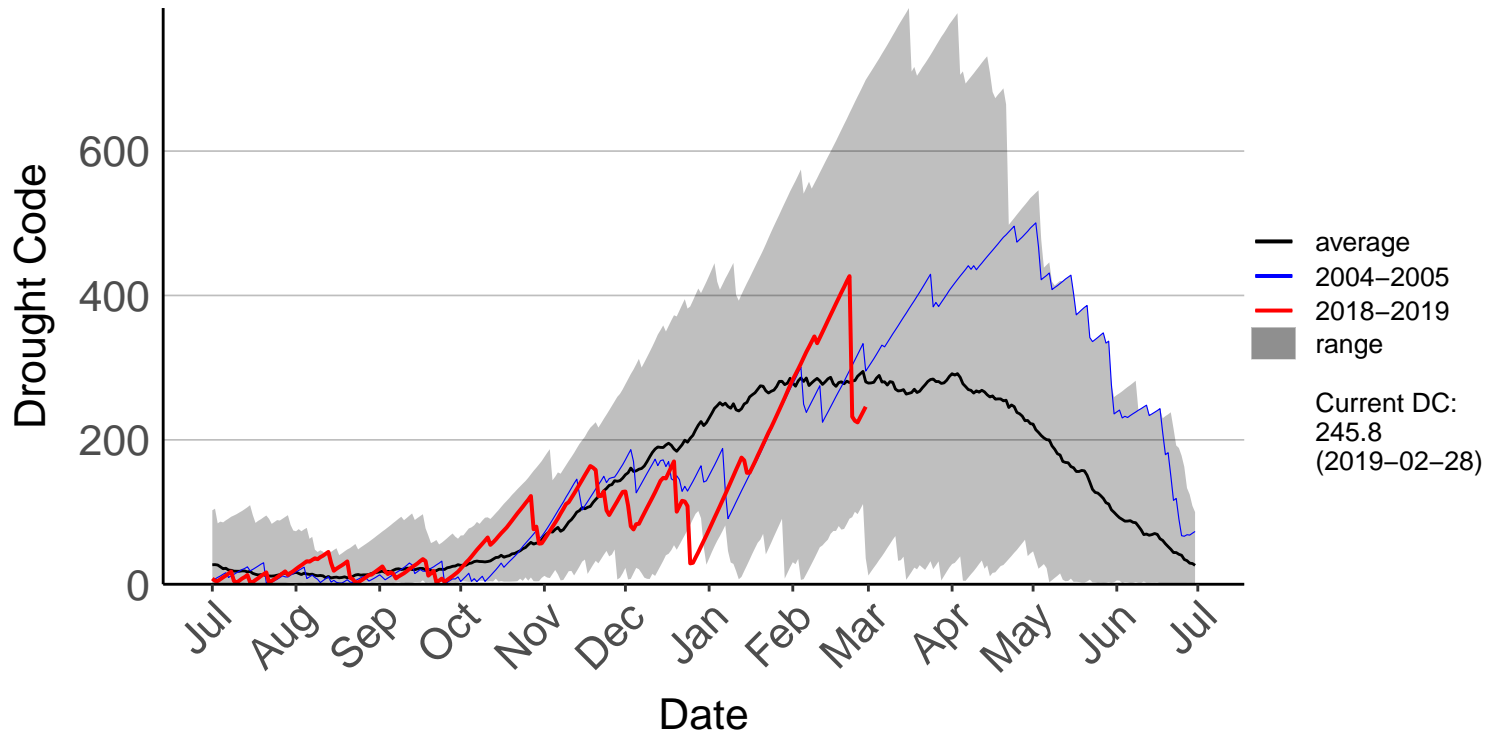

Dargaville Raws