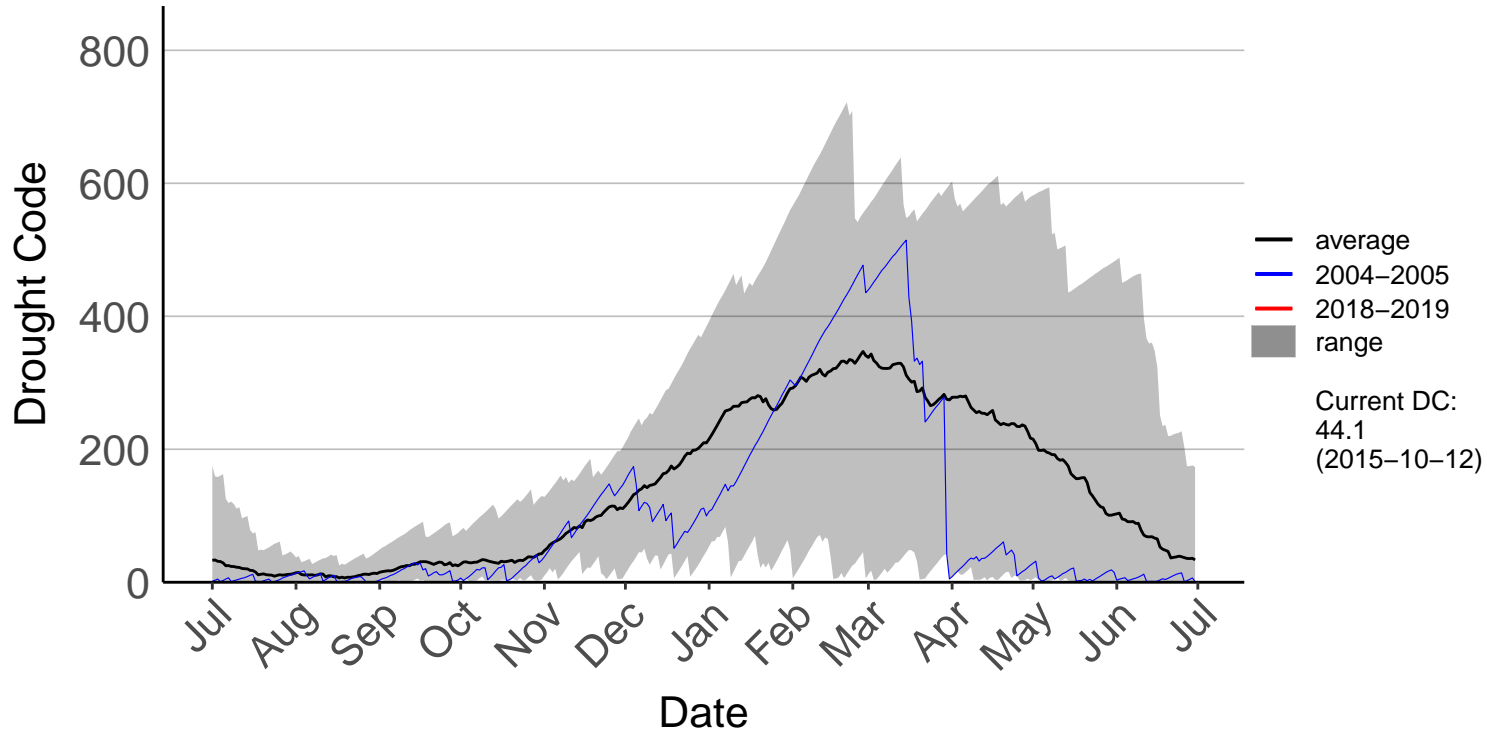

Castlepoint SYNOP

Crofoot Raws

Featherston Raws

Haurangi Raws

Holdsworth Station Raws

Homebush Raws

Masterton Aero Aws

Ngaumu Forest 2 Raws

Ngaumu Forest Raws – DISCONTINUED

Ngawi Aws

Palliser Raws

Stony Creek Raws