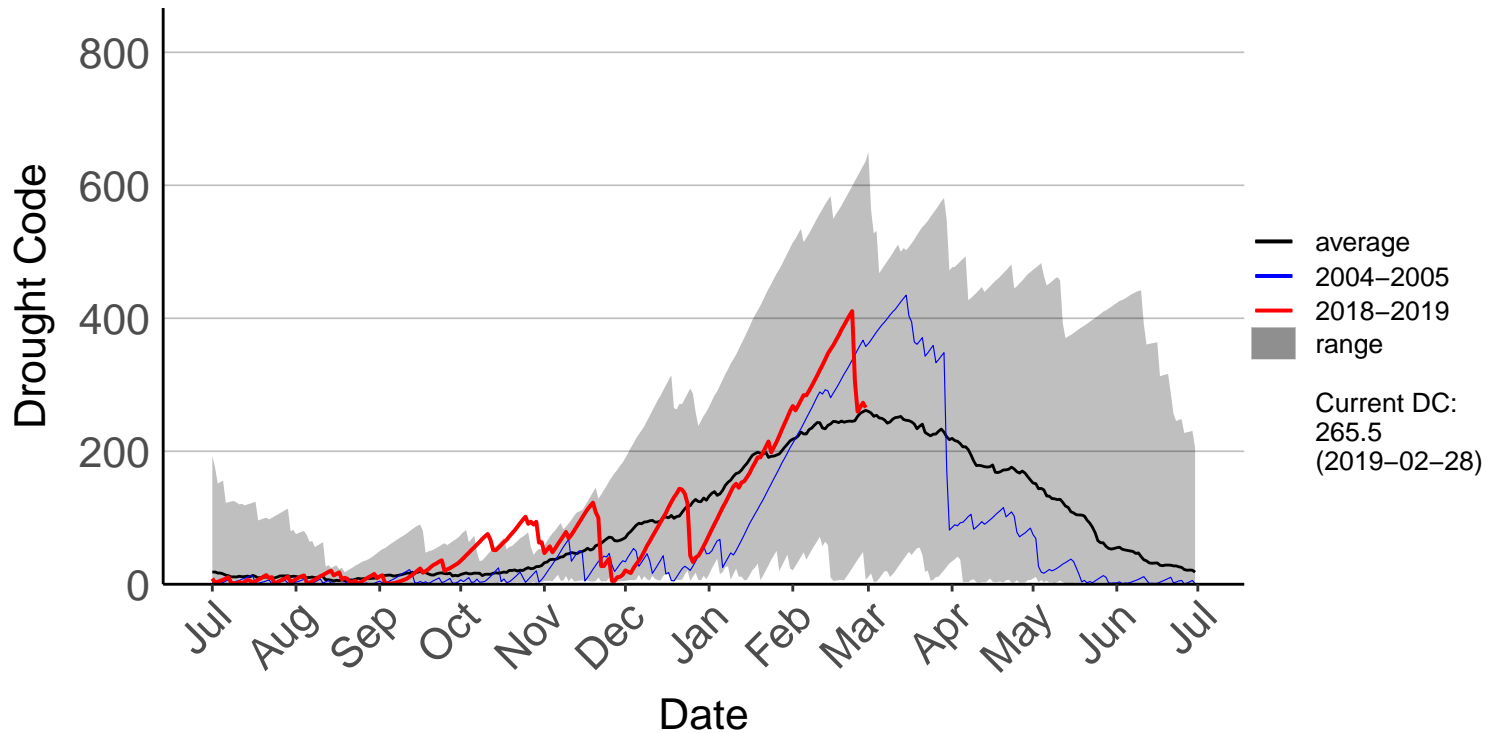

Castlepoint SYNOP

Crofoot Raws

Featherston Raws

Haurangi Raws

Holdsworth Station Raws

Homebush Raws

Masterton Aero Aws

Ngaumu Forest 2 Raws

Ngaumu Forest Raws – DISCONTINUED

Ngawi Aws

Palliser Raws

Stony Creek Raws