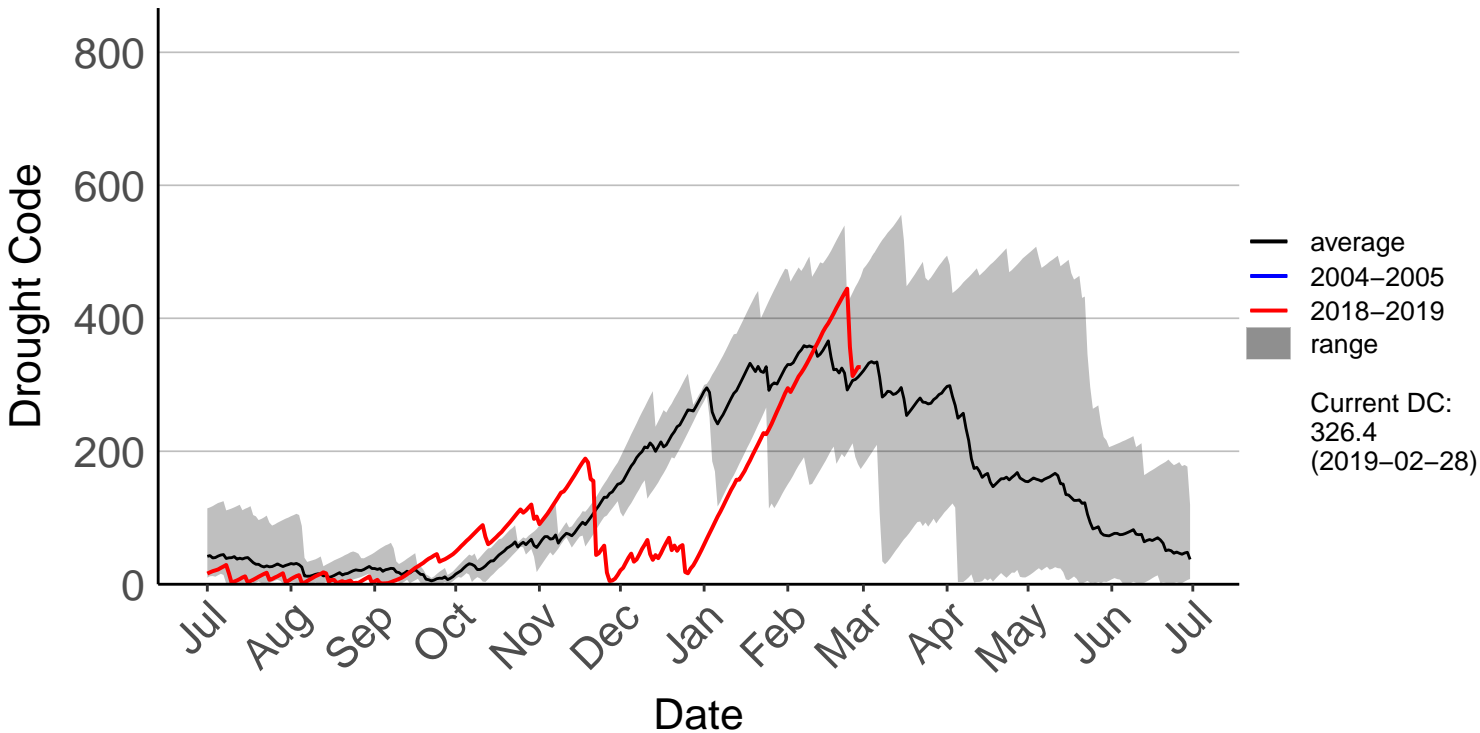

Castlepoint SYNOP

Crofoot Raws

Featherston Raws

Haurangi Raws

Holdsworth Station Raws

Homebush Raws

Masterton Aero Aws

Ngaumu Forest 2 Raws