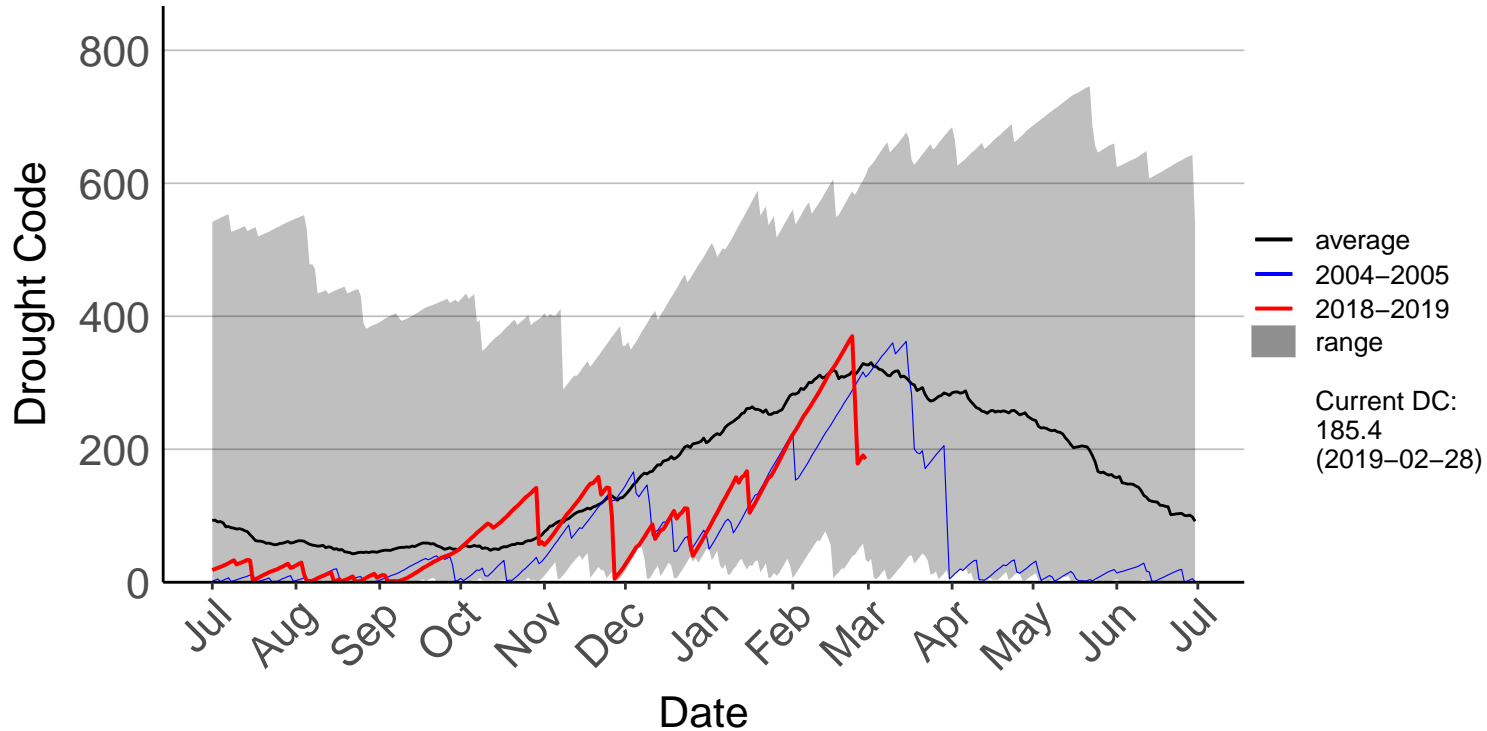

Castlepoint SYNOP

Crofoot Raws

Featherston Raws

Haurangi Raws

Holdsworth Station Raws

Homebush Raws

Masterton Aero Aws

Ngaumu Forest 2 Raws