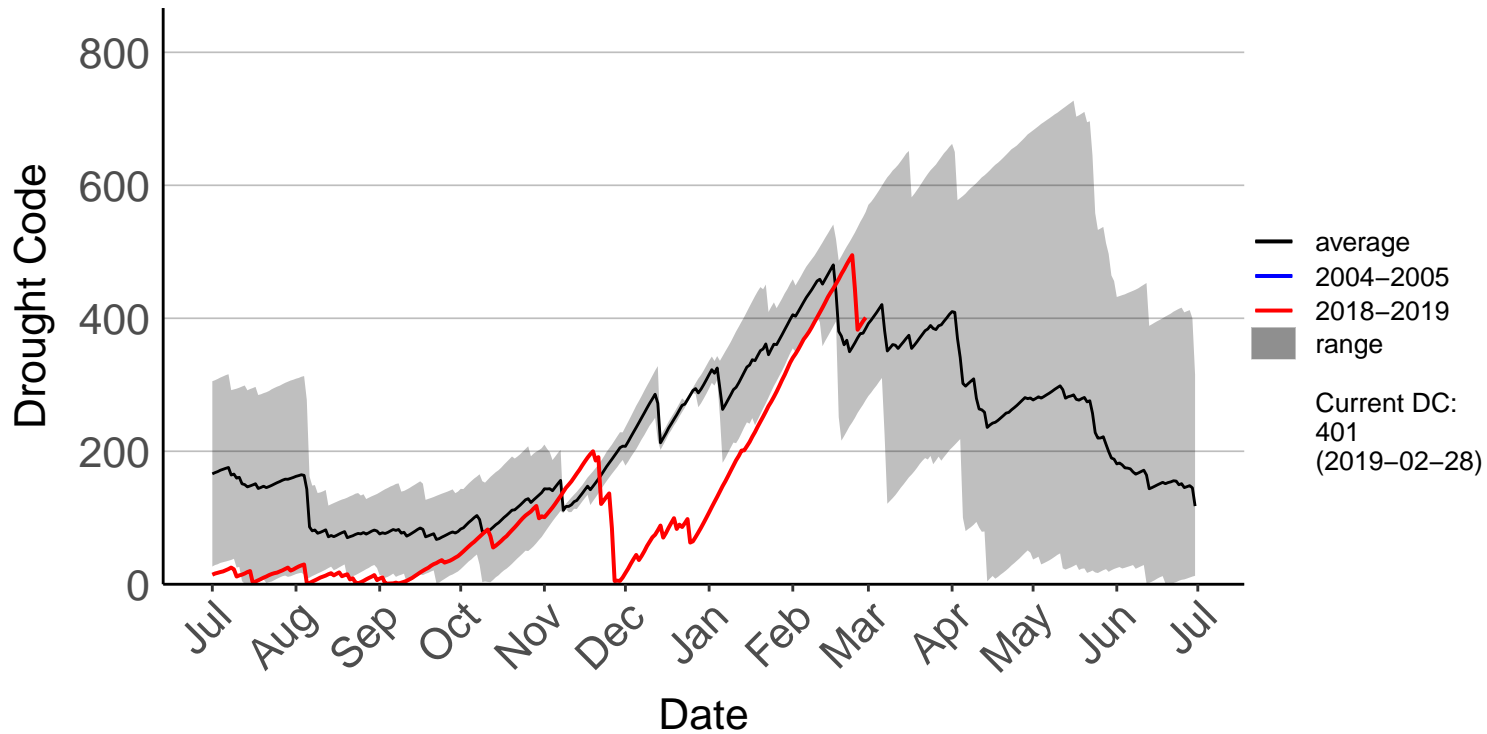

Castlepoint SYNOP

Crofoot Raws

Featherston Raws

Haurangi Raws

Holdsworth Station Raws

Homebush Raws

Masterton Aero Aws

Ngaumu Forest 2 Raws