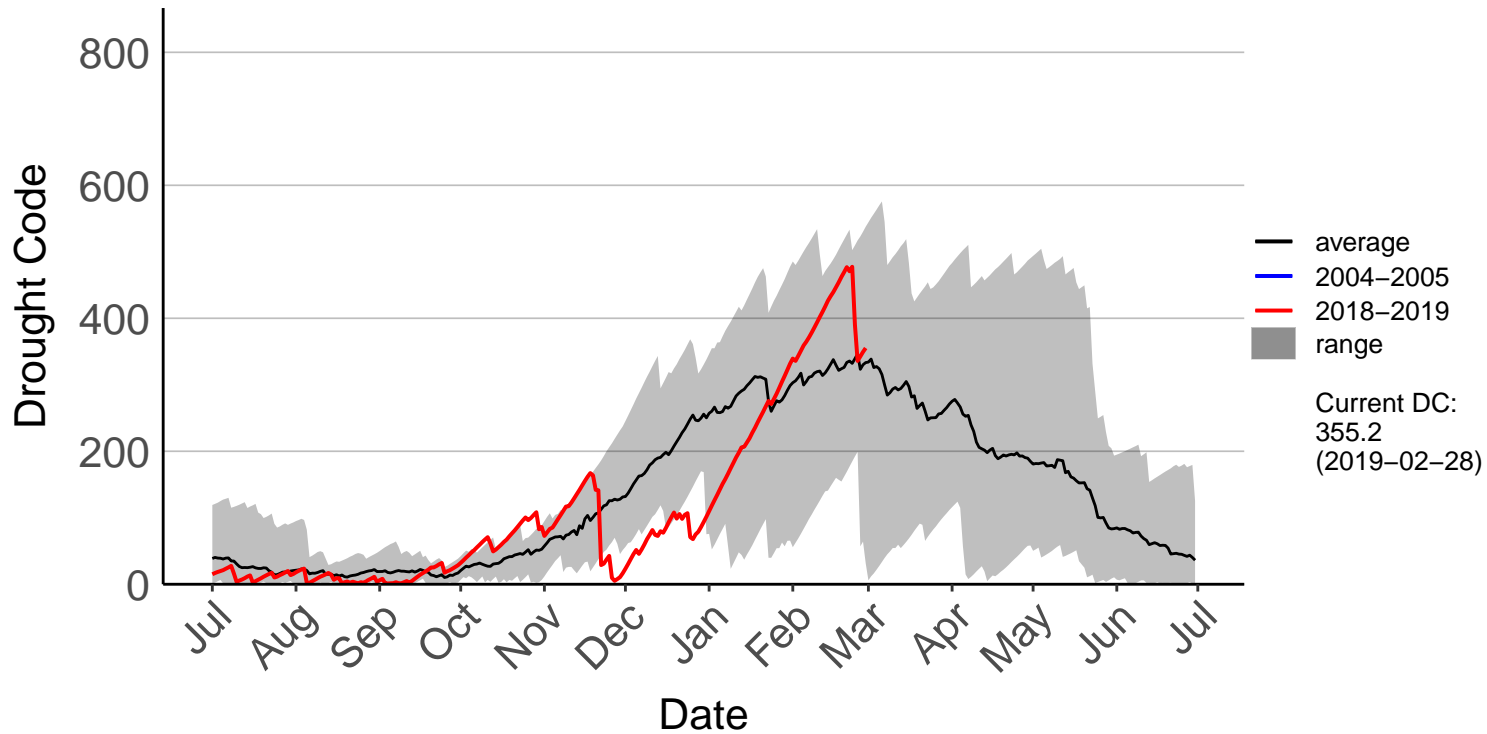

Castlepoint SYNOP

Crofoot Raws

Featherston Raws

Haurangi Raws

Holdsworth Station Raws

Homebush Raws

Masterton Aero Aws

Ngaumu Forest 2 Raws

Ngaumu Forest Raws – DISCONTINUED

Ngawi Aws

Palliser Raws

Stony Creek Raws