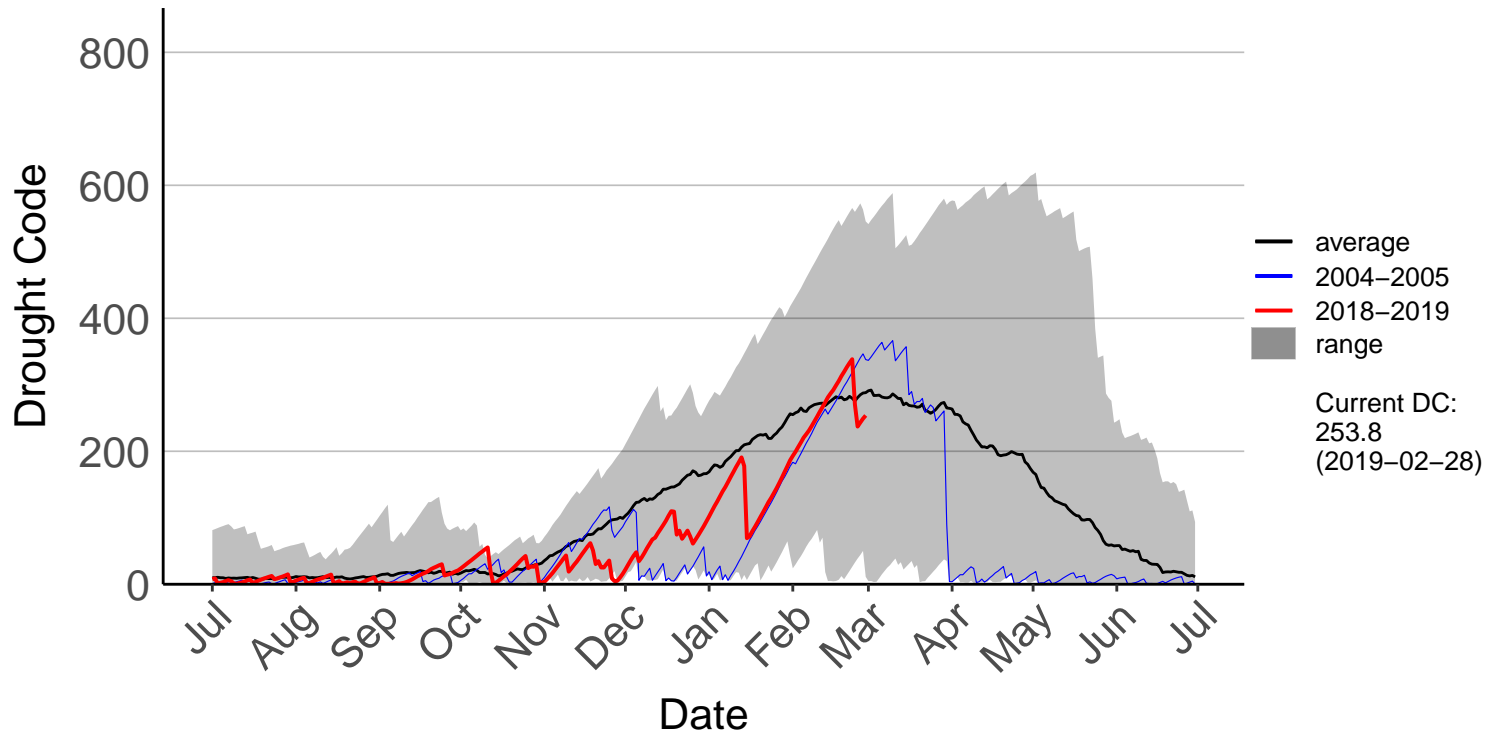

Castlepoint SYNOP

Crofoot Raws

Featherston Raws

Haurangi Raws

Holdsworth Station Raws

Homebush Raws

Masterton Aero Aws

Ngaumu Forest 2 Raws

Ngaumu Forest Raws – DISCONTINUED

Ngawi Aws

Palliser Raws

Stony Creek Raws