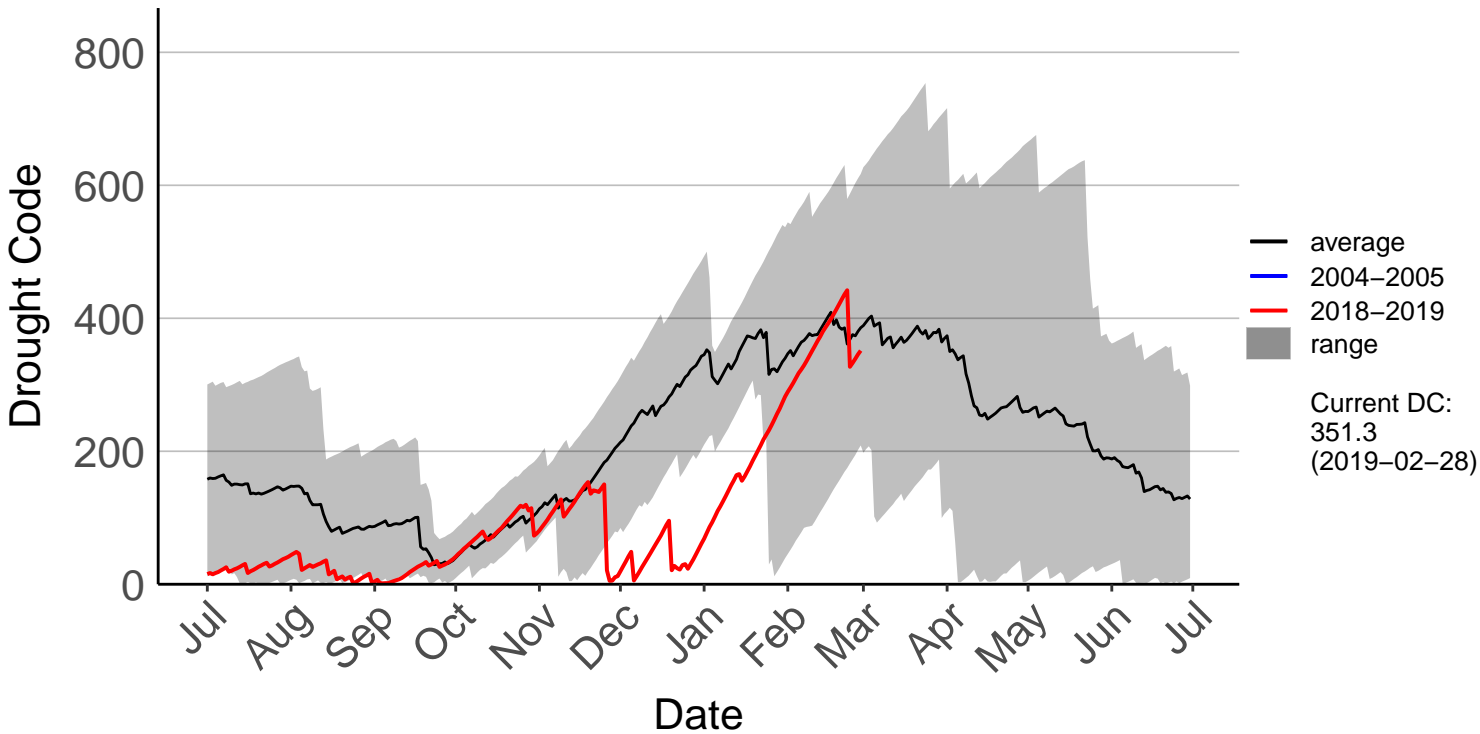

Palliser Raws