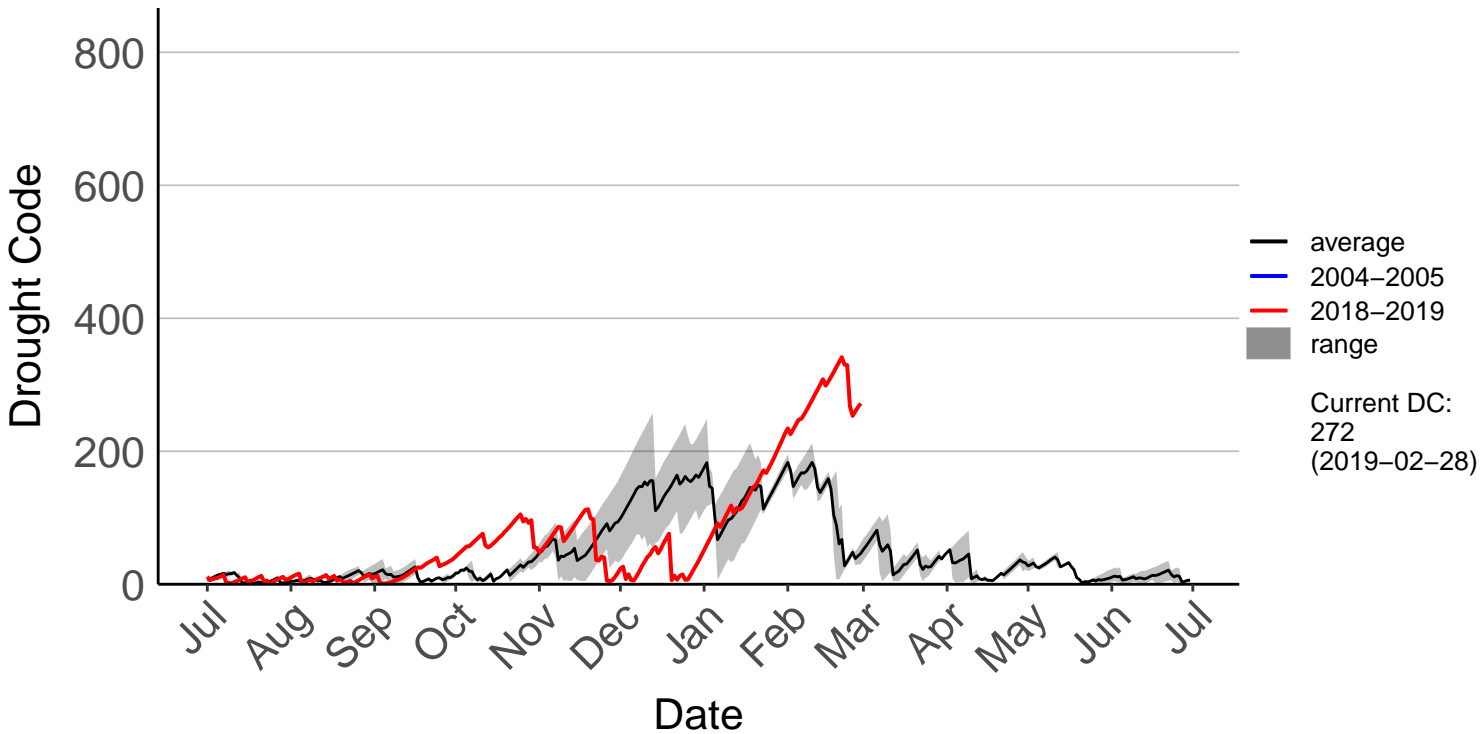

Castlepoint SYNOP

Crofoot Raws

Featherston Raws

Haurangi Raws

Holdsworth Station Raws

Homebush Raws

Masterton Aero Aws

Ngaumu Forest 2 Raws