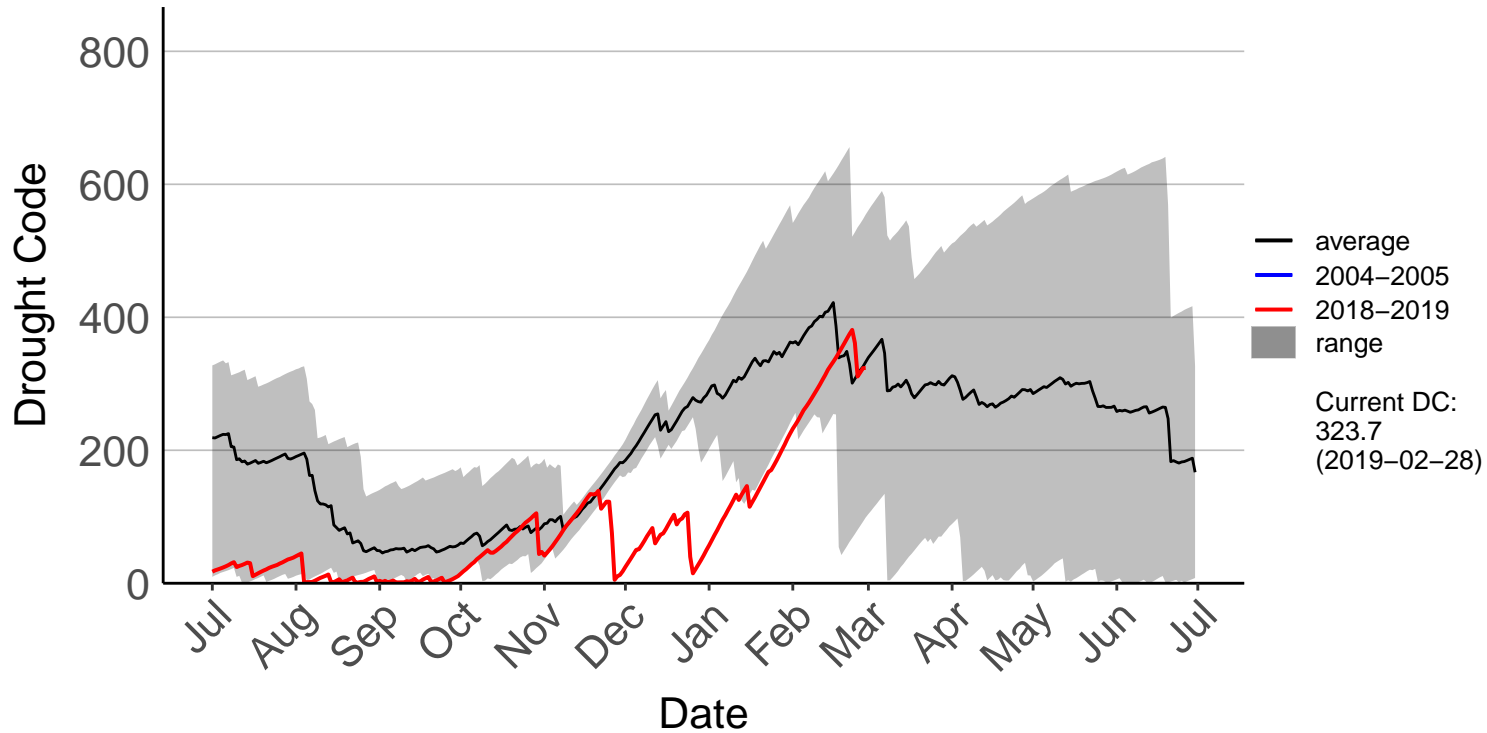

Castlepoint SYNOP

Crofoot Raws

Featherston Raws

Haurangi Raws

Holdsworth Station Raws

Homebush Raws

Masterton Aero Aws

Ngaumu Forest 2 Raws