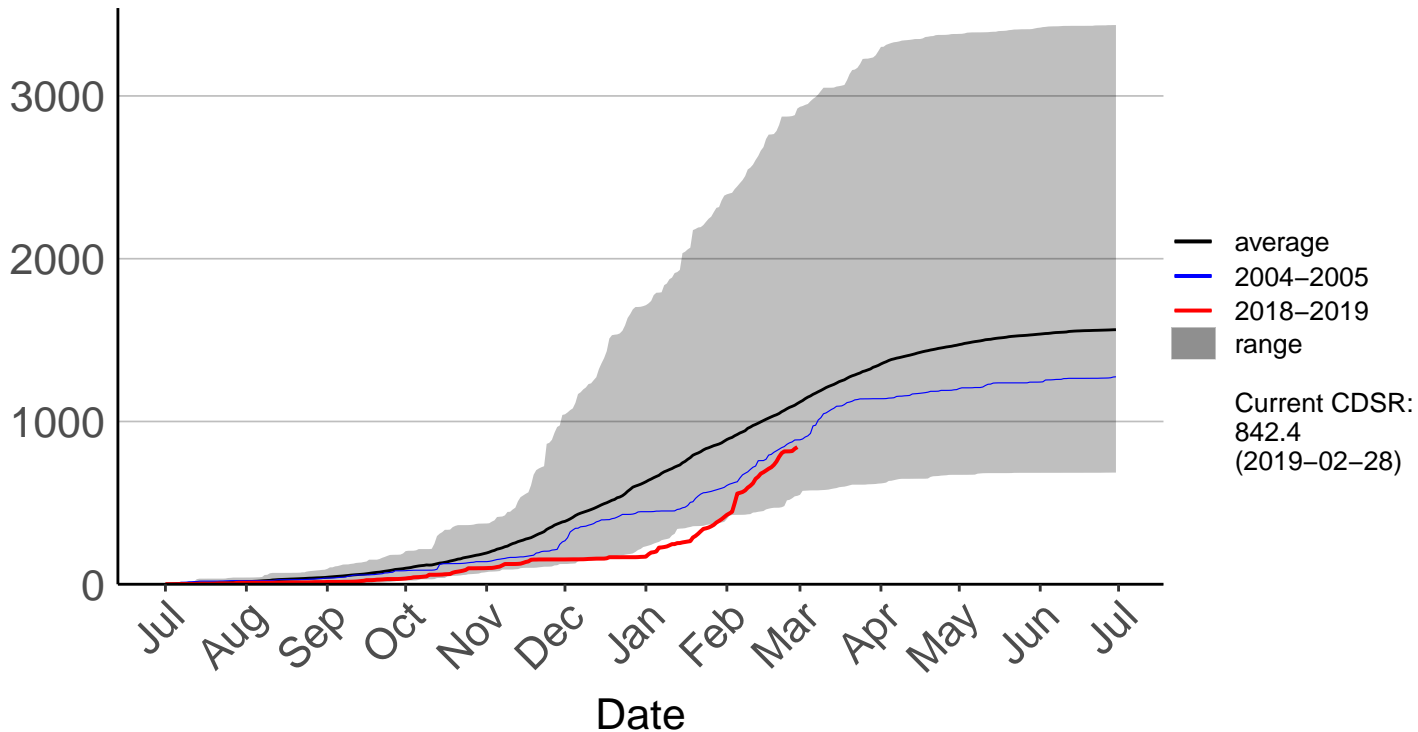

Awatere Valley, Dashwood Raws

Cumulative Fire Severity Rating

Blenheim Aero Aws

Cumulative Fire Severity Rating

Cape Campbell SYNOP

Cumulative Fire Severity Rating

Glenveigh Kaikoura Raws

Cumulative Fire Severity Rating

Kaikoura SYNOP

Cumulative Fire Severity Rating

Kenepuru Head Raws

Cumulative Fire Severity Rating

Koromiko Raws

Cumulative Fire Severity Rating

Landsdowne Raws

Cumulative Fire Severity Rating