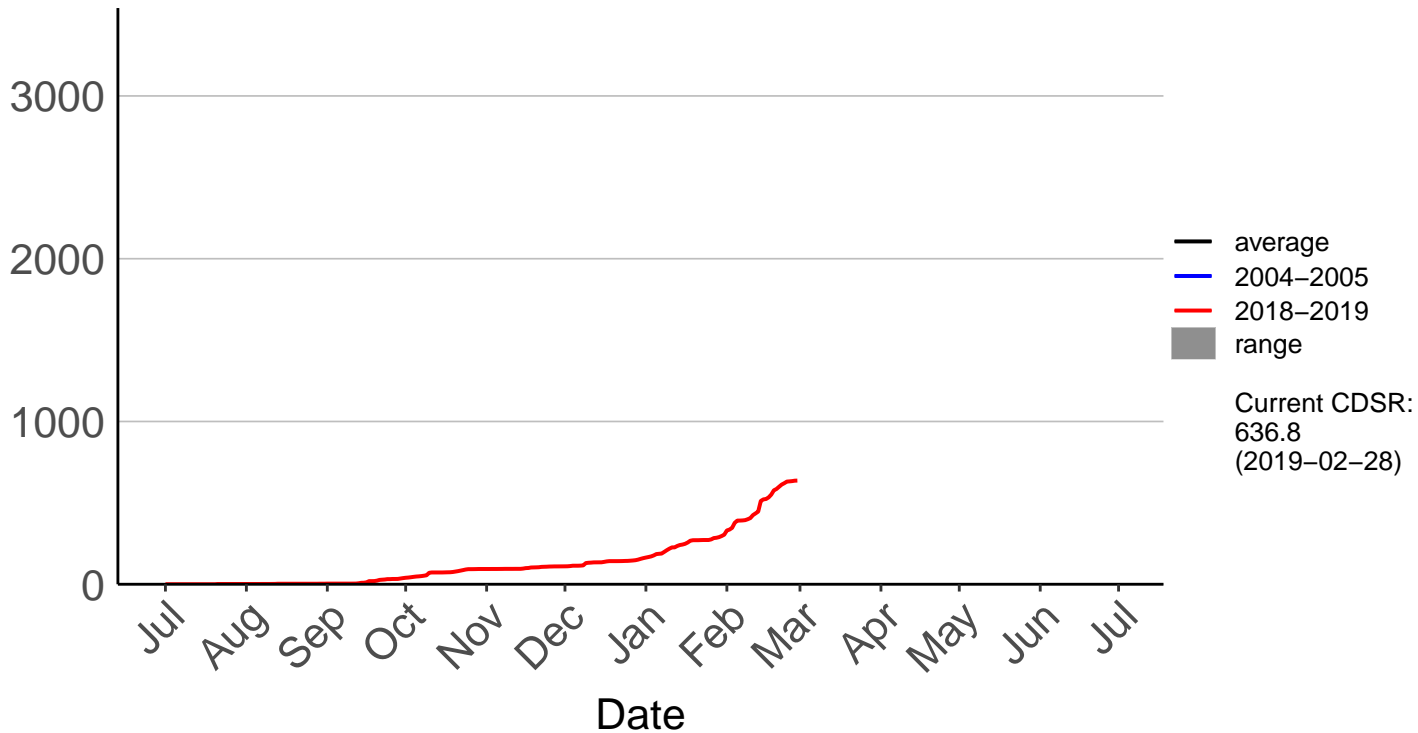

Pudding Hill Raws

Cumulative Fire Severity Rating