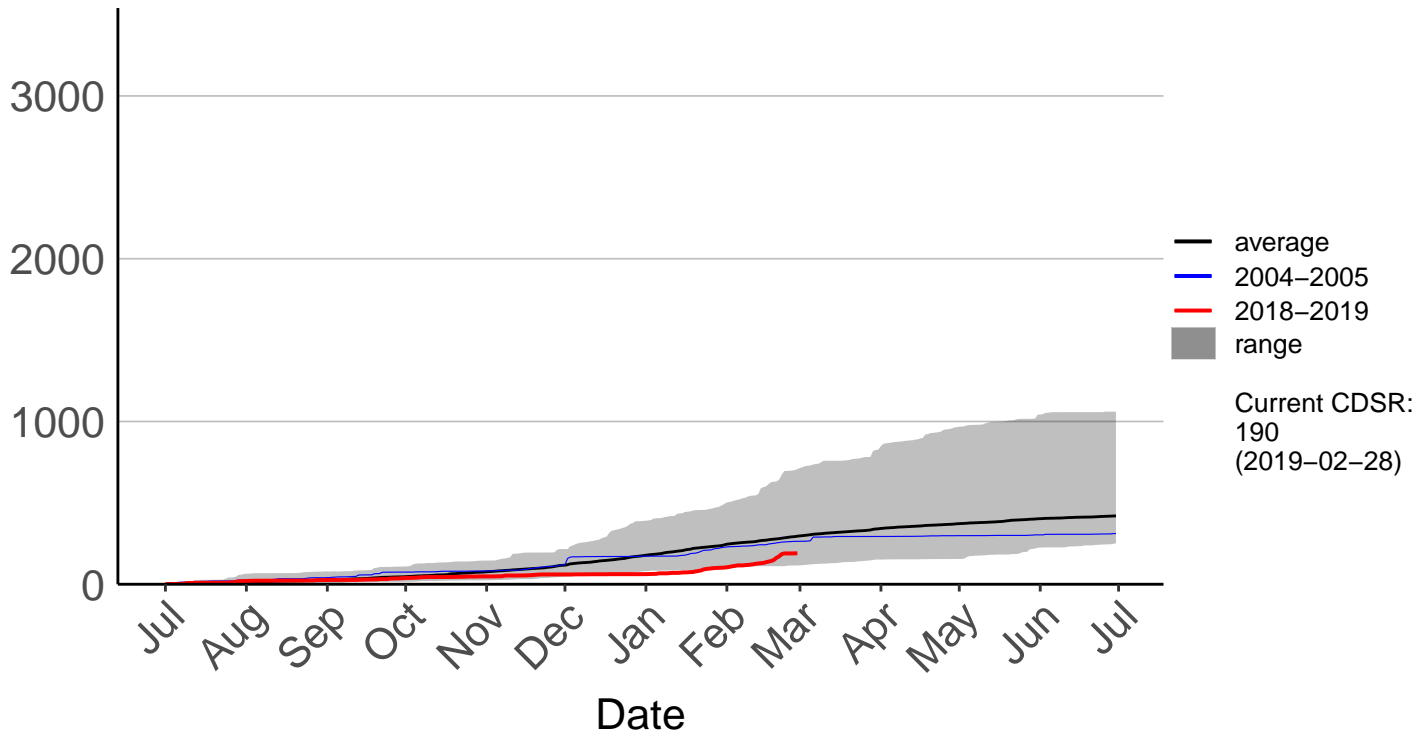

Awatere Valley, Dashwood Raws

Cumulative Fire Severity Rating

Blenheim Aero Aws

Cumulative Fire Severity Rating

Cape Campbell SYNOP

Cumulative Fire Severity Rating

Glenveigh Kaikoura Raws

Cumulative Fire Severity Rating

Kaikoura SYNOP

Cumulative Fire Severity Rating

Kenepuru Head Raws

Cumulative Fire Severity Rating

Koromiko Raws

Cumulative Fire Severity Rating

Landsdowne Raws

Cumulative Fire Severity Rating