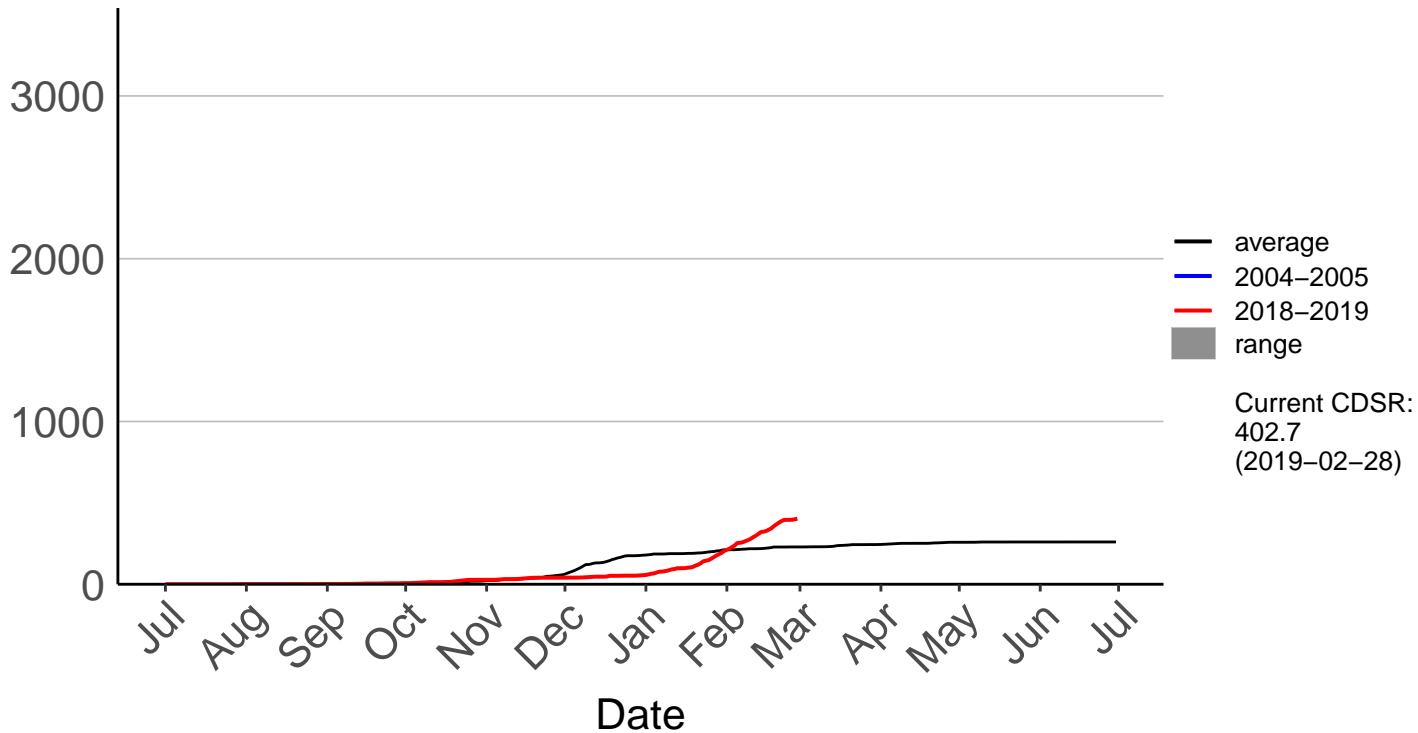

Kaikoura SYNOP

Cumulative Fire Severity Rating

Kenepuru Head Raws

Cumulative Fire Severity Rating

Koromiko Raws

Cumulative Fire Severity Rating

Landsdowne Raws

Cumulative Fire Severity Rating