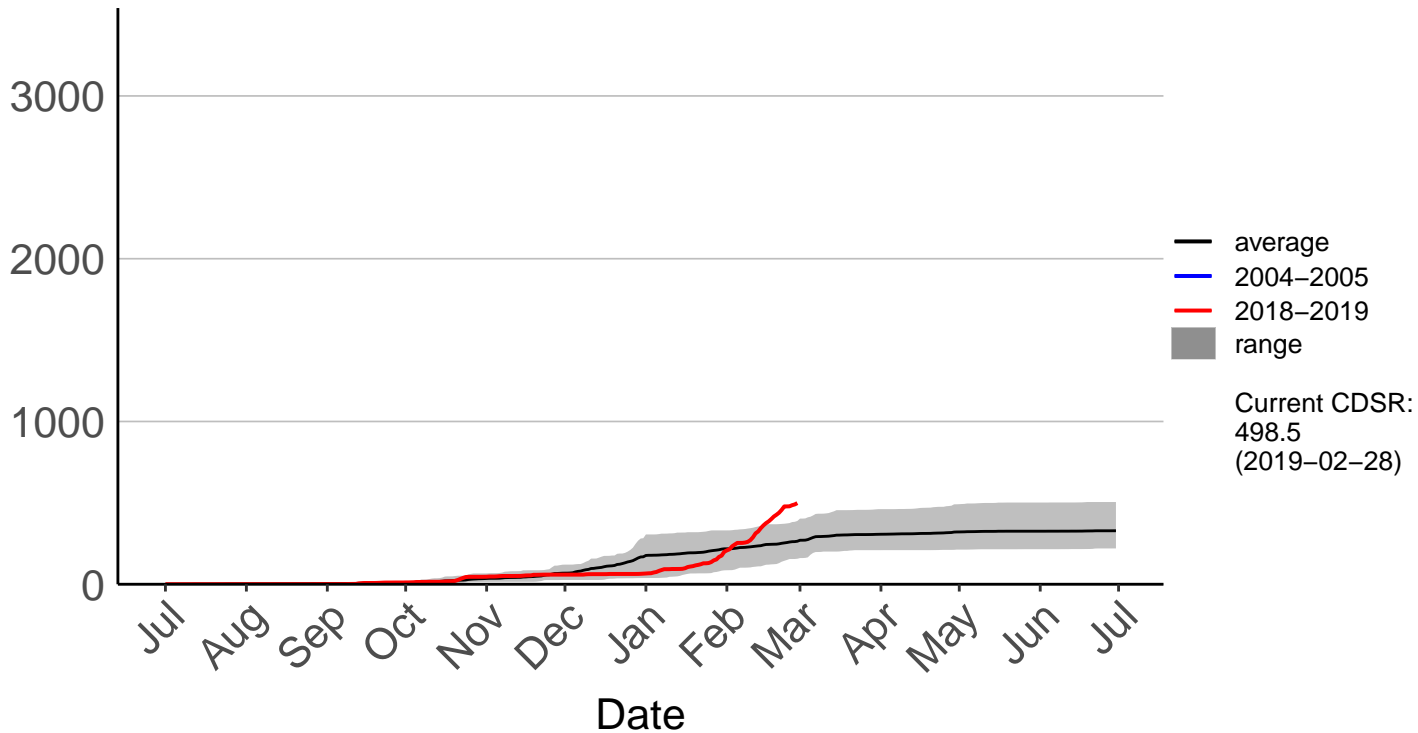

Cumulative Fire Severity Rating

Pudding Hill Raws

Cumulative Fire Severity Rating

Rai Valley Raws

Cumulative Fire Severity Rating

Tor Darroch Raws

Cumulative Fire Severity Rating

Upper Clarence Raws