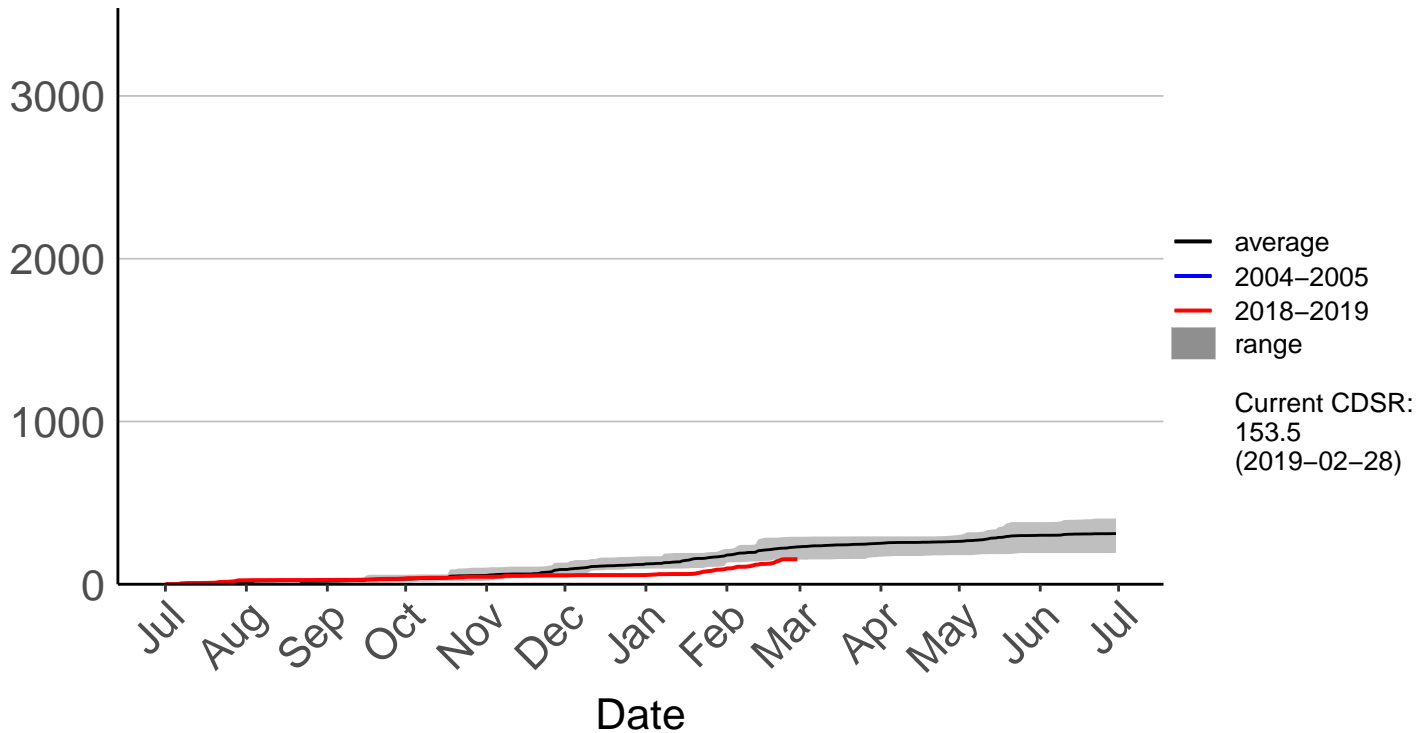

Awatere Valley, Dashwood Raws

Cumulative Fire Severity Rating

Blenheim Aero Aws

Cumulative Fire Severity Rating

Cape Campbell SYNOP

Cumulative Fire Severity Rating

Glenveigh Kaikoura Raws

Cumulative Fire Severity Rating

Kaikoura SYNOP

Cumulative Fire Severity Rating

Kenepuru Head Raws

Cumulative Fire Severity Rating

Koromiko Raws

Cumulative Fire Severity Rating

Landsdowne Raws

Cumulative Fire Severity Rating