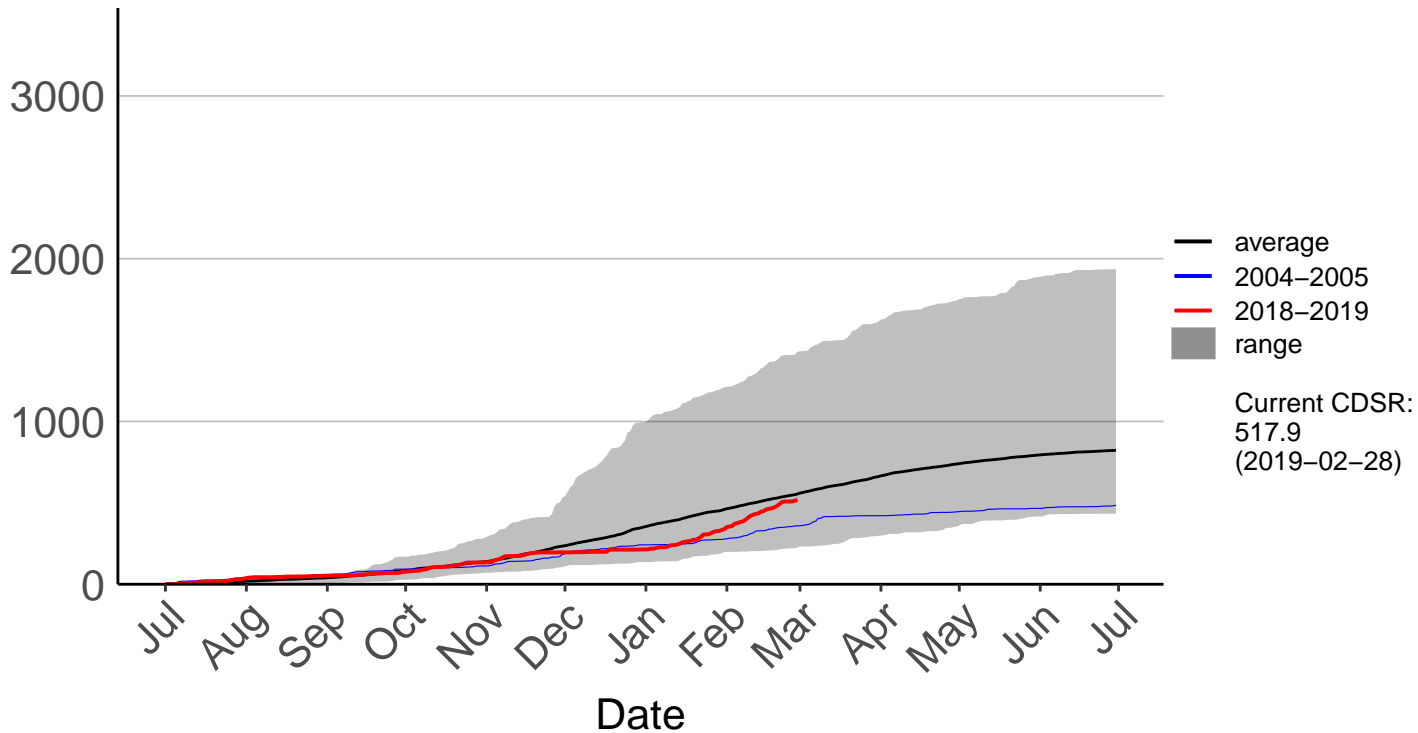

Awatere Valley, Dashwood Raws

Cumulative Fire Severity Rating

Blenheim Aero Aws

Cumulative Fire Severity Rating

Cape Campbell SYNOP

Cumulative Fire Severity Rating

Glenveigh Kaikoura Raws

Cumulative Fire Severity Rating

Kaikoura SYNOP

Cumulative Fire Severity Rating

Kenepuru Head Raws

Cumulative Fire Severity Rating

Koromiko Raws

Cumulative Fire Severity Rating

Landsdowne Raws

Cumulative Fire Severity Rating