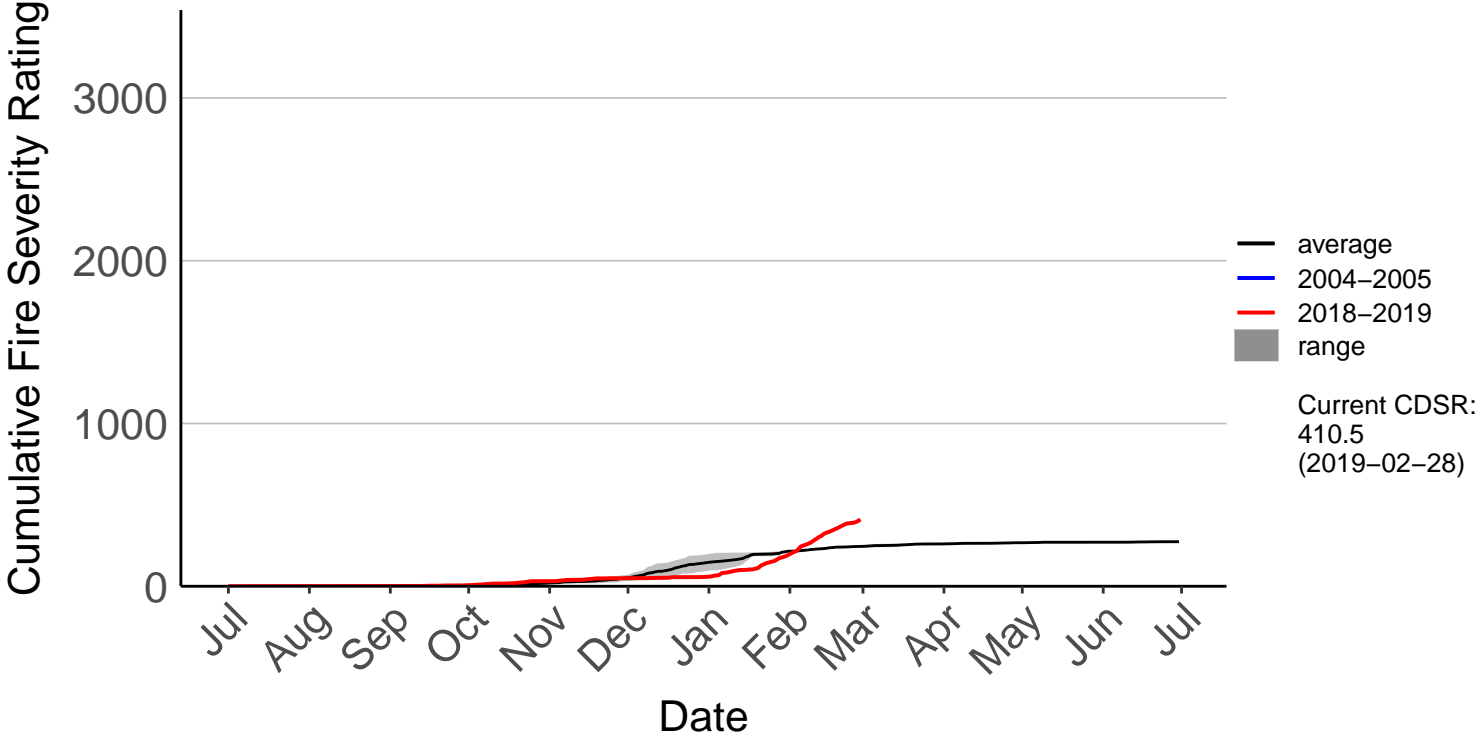

Lower Wairau Raws