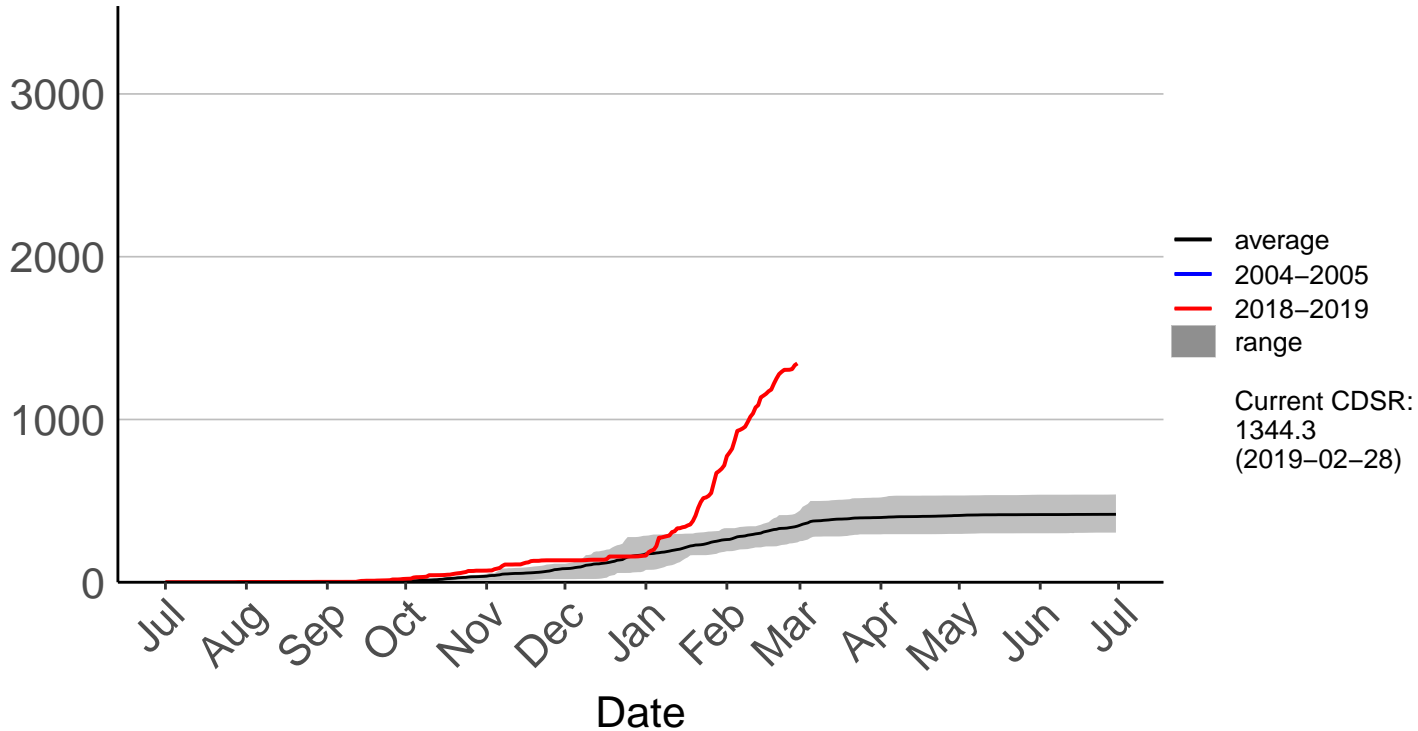

Kaikoura SYNOP

Cumulative Fire Severity Rating

Kenepuru Head Raws

Cumulative Fire Severity Rating

Koromiko Raws

Cumulative Fire Severity Rating

Landsdowne Raws

Cumulative Fire Severity Rating