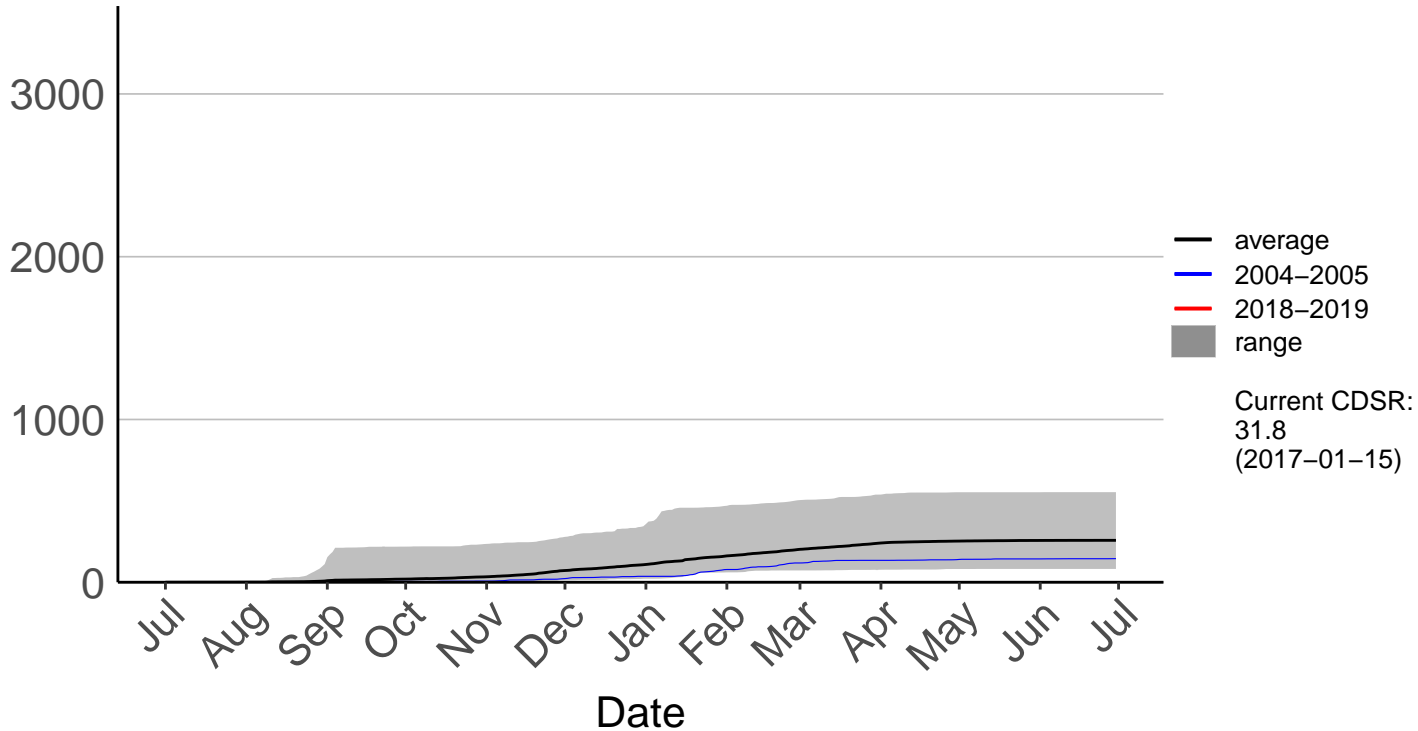

Opua Bay Raws – DISCONTINUED

Cumulative Fire Severity Rating