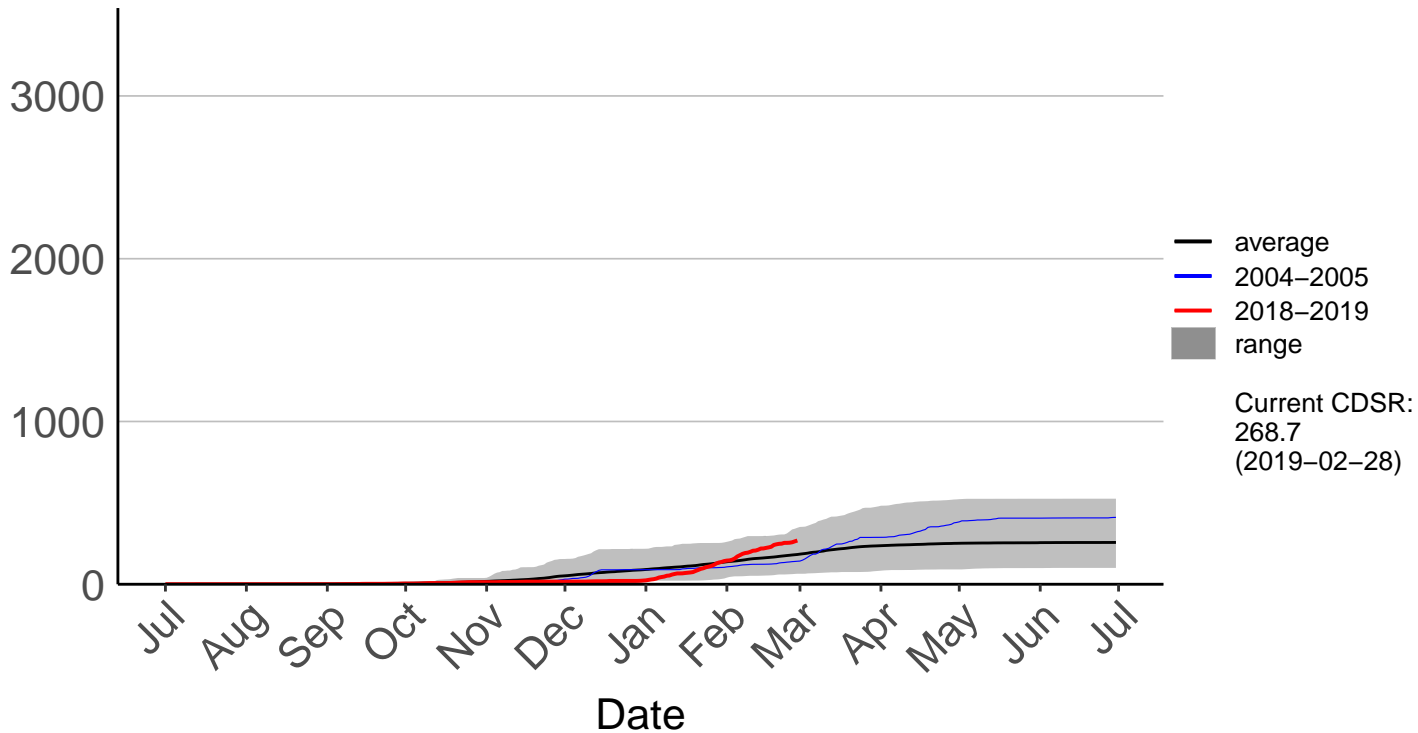

Cumulative Fire Severity Rating

Pudding Hill Raws

Cumulative Fire Severity Rating

Rai Valley Raws

Cumulative Fire Severity Rating

Tor Darroch Raws

Cumulative Fire Severity Rating

Upper Clarence Raws