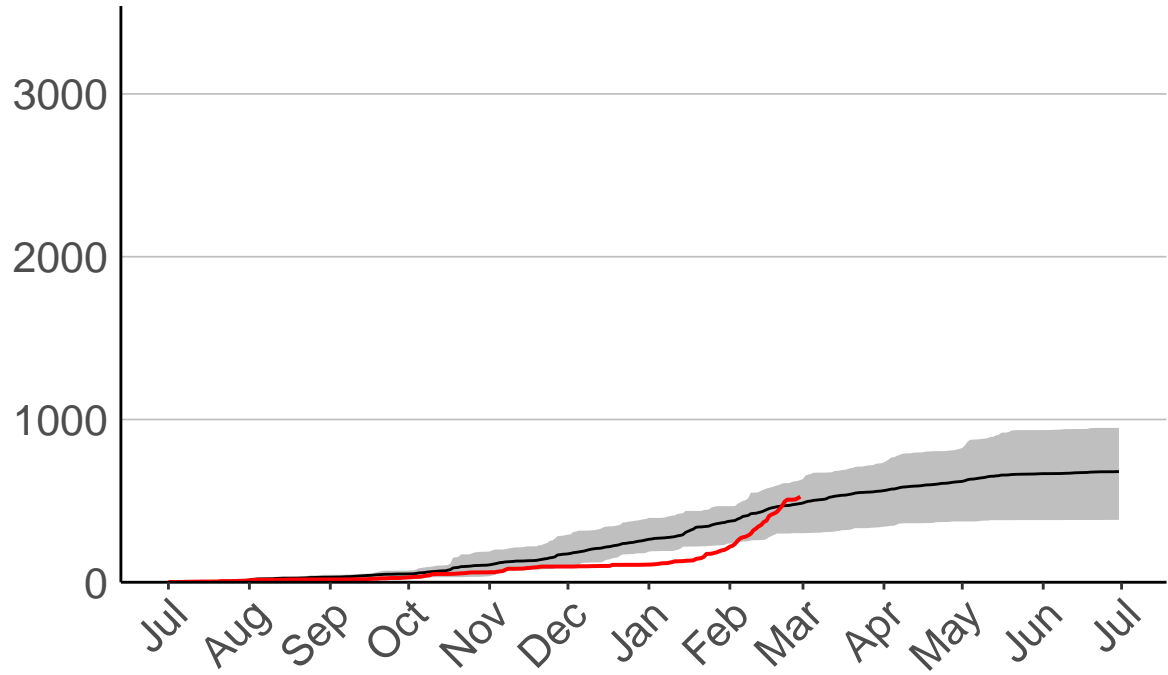

Ward Raws

Cumulative Fire Severity Rating

- average
- 2004–2005
- 2018–2019
- range

Current CDSR:
525.3
(2019-02-28)

Date