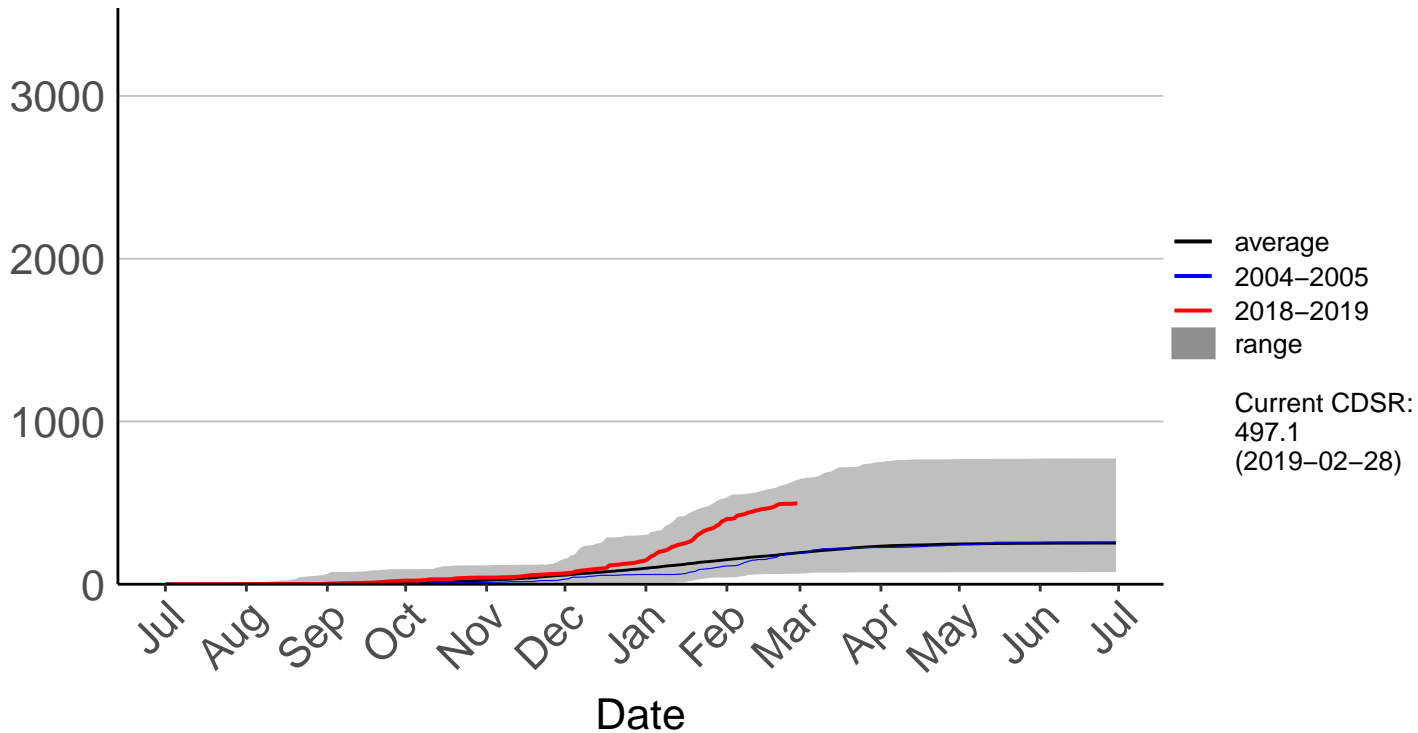

Awatere Valley, Dashwood Raws

Cumulative Fire Severity Rating

Blenheim Aero Aws

Cumulative Fire Severity Rating

Cape Campbell SYNOP

Cumulative Fire Severity Rating

Glenveigh Kaikoura Raws

Cumulative Fire Severity Rating

Kaikoura SYNOP

Cumulative Fire Severity Rating

Kenepuru Head Raws

Cumulative Fire Severity Rating

Koromiko Raws

Cumulative Fire Severity Rating

Landsdowne Raws

Cumulative Fire Severity Rating