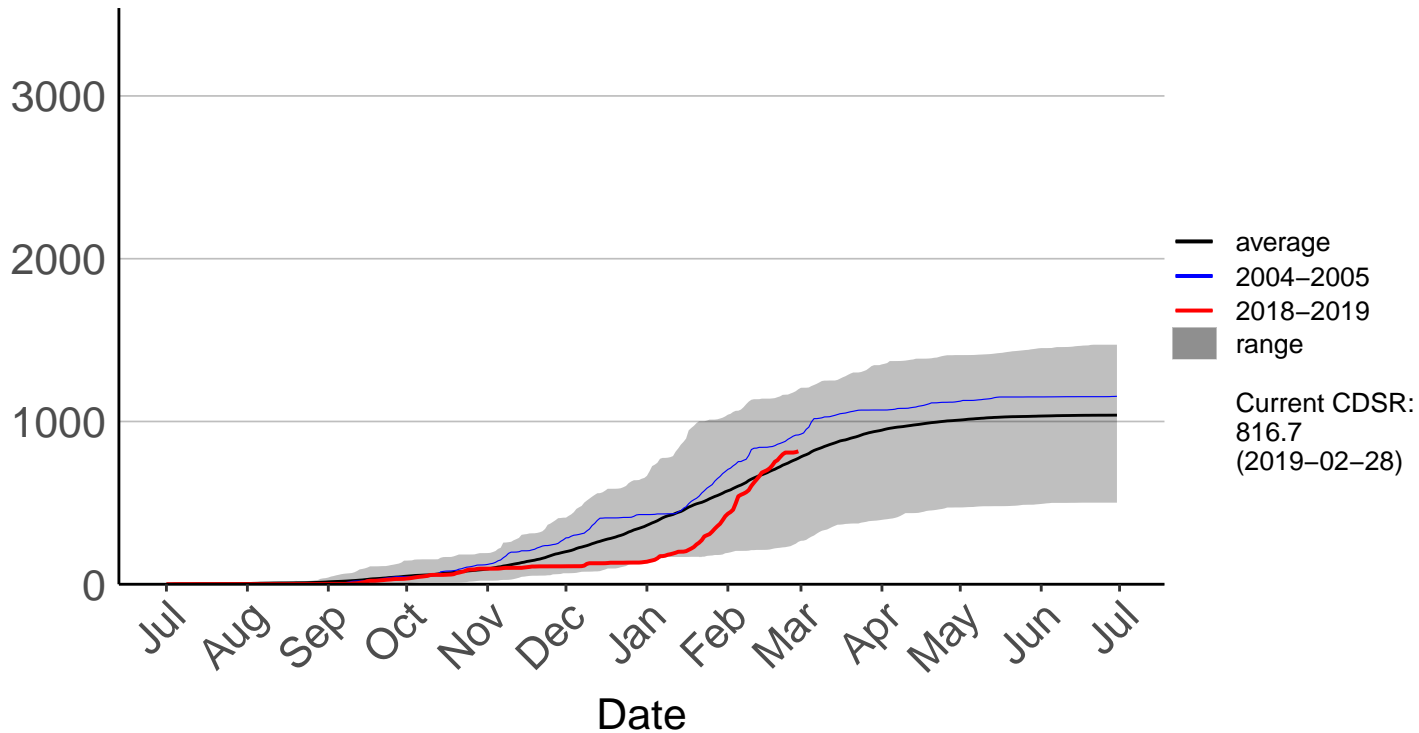

Lower Wairau Raws

Mid Awatere Valley Raws

Cumulative Fire Severity Rating

Molesworth Raws

Cumulative Fire Severity Rating

Onamalutu Raws

Cumulative Fire Severity Rating

Opua Bay Raws – DISCONTINUED