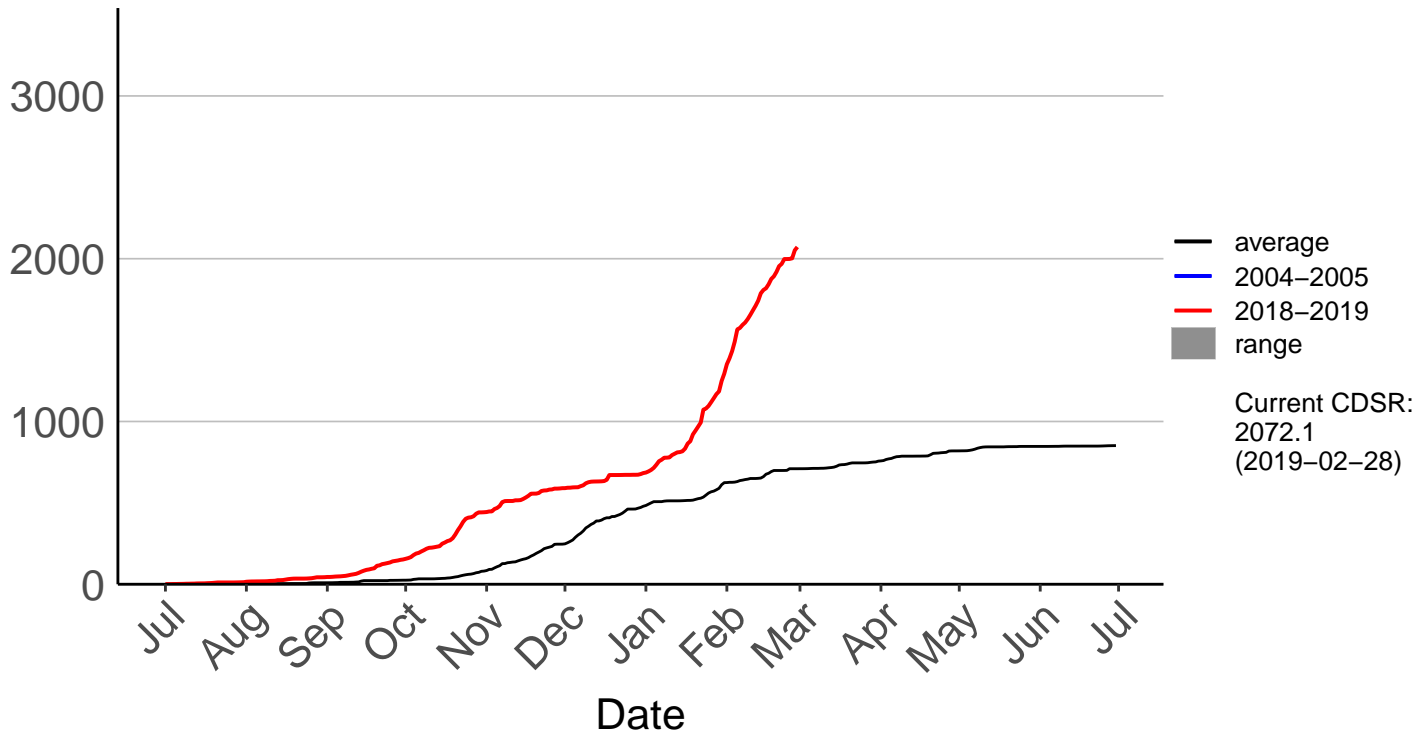

Mid Awatere Valley Raws

Cumulative Fire Severity Rating