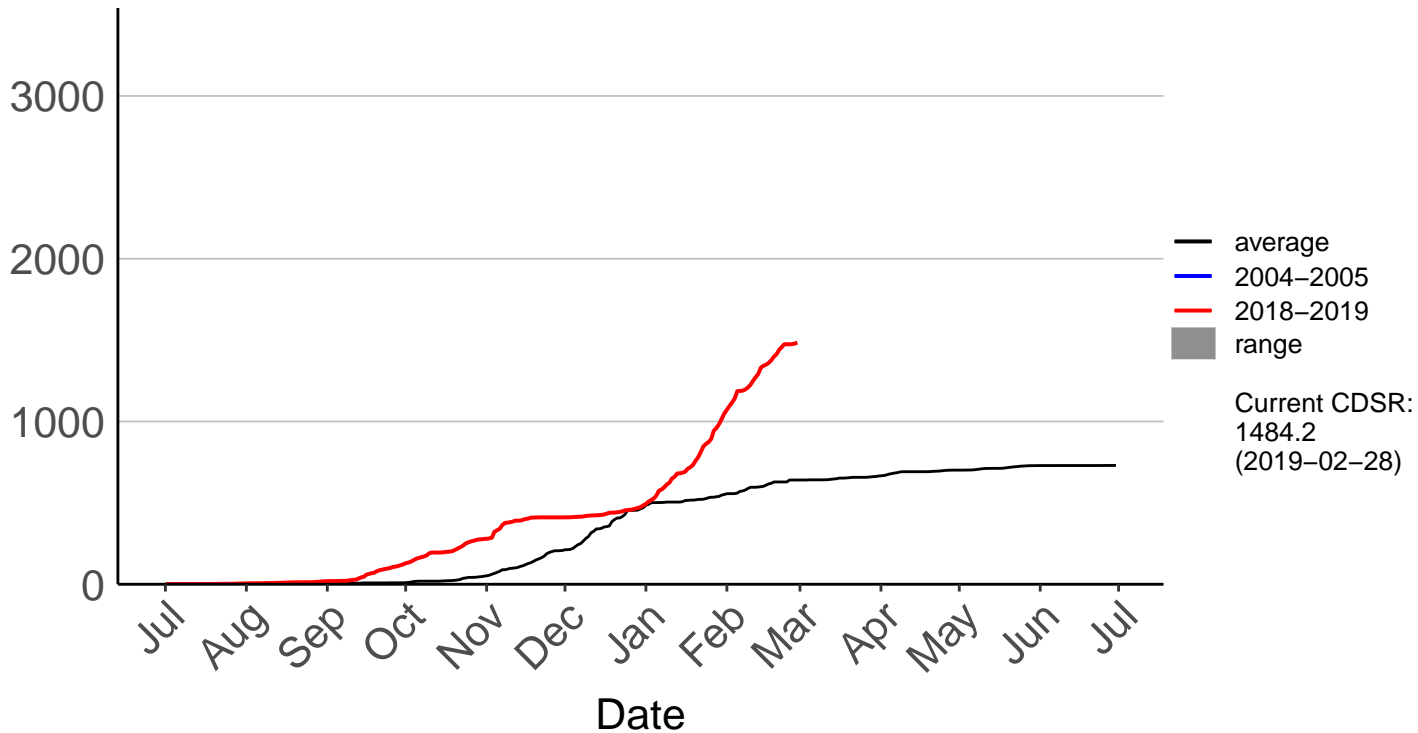

Upper Clarence Raws

Cumulative Fire Severity Rating