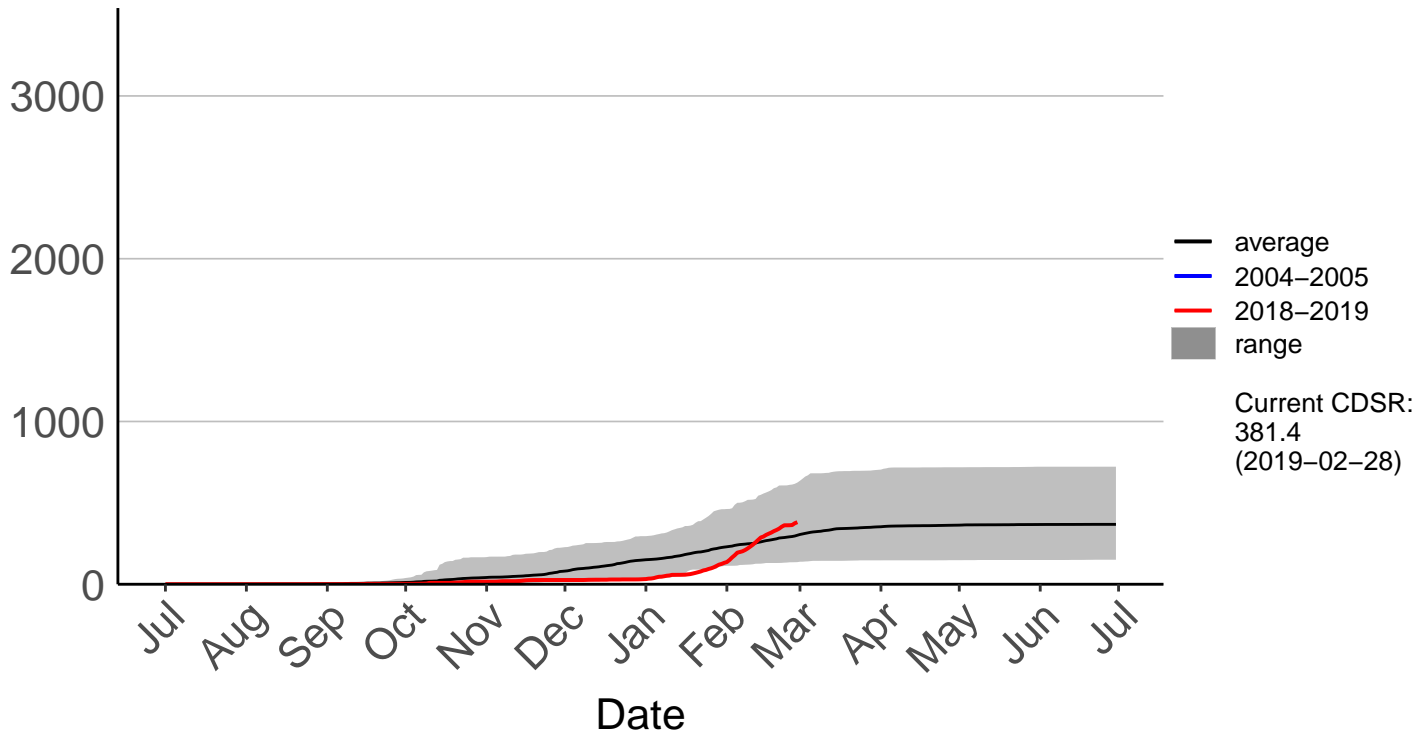

Lower Wairau Raws

Mid Awatere Valley Raws

Cumulative Fire Severity Rating

Molesworth Raws

Cumulative Fire Severity Rating

Onamalutu Raws

Cumulative Fire Severity Rating

Opua Bay Raws – DISCONTINUED