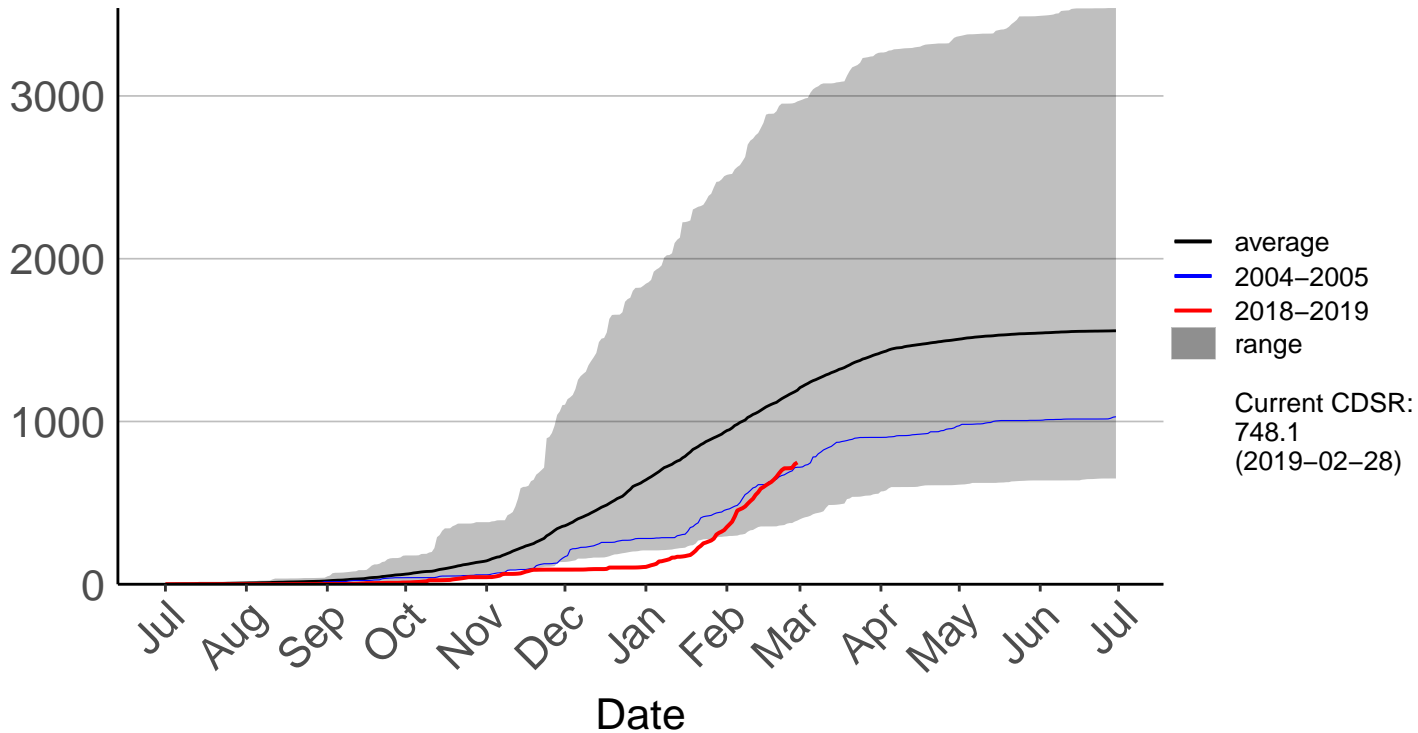

Awatere Valley, Dashwood Raws

Cumulative Fire Severity Rating

Blenheim Aero Aws

Cumulative Fire Severity Rating

Cape Campbell SYNOP

Cumulative Fire Severity Rating

Glenveigh Kaikoura Raws

Cumulative Fire Severity Rating

Kaikoura SYNOP

Cumulative Fire Severity Rating

Kenepuru Head Raws

Cumulative Fire Severity Rating

Koromiko Raws

Cumulative Fire Severity Rating

Landsdowne Raws

Cumulative Fire Severity Rating