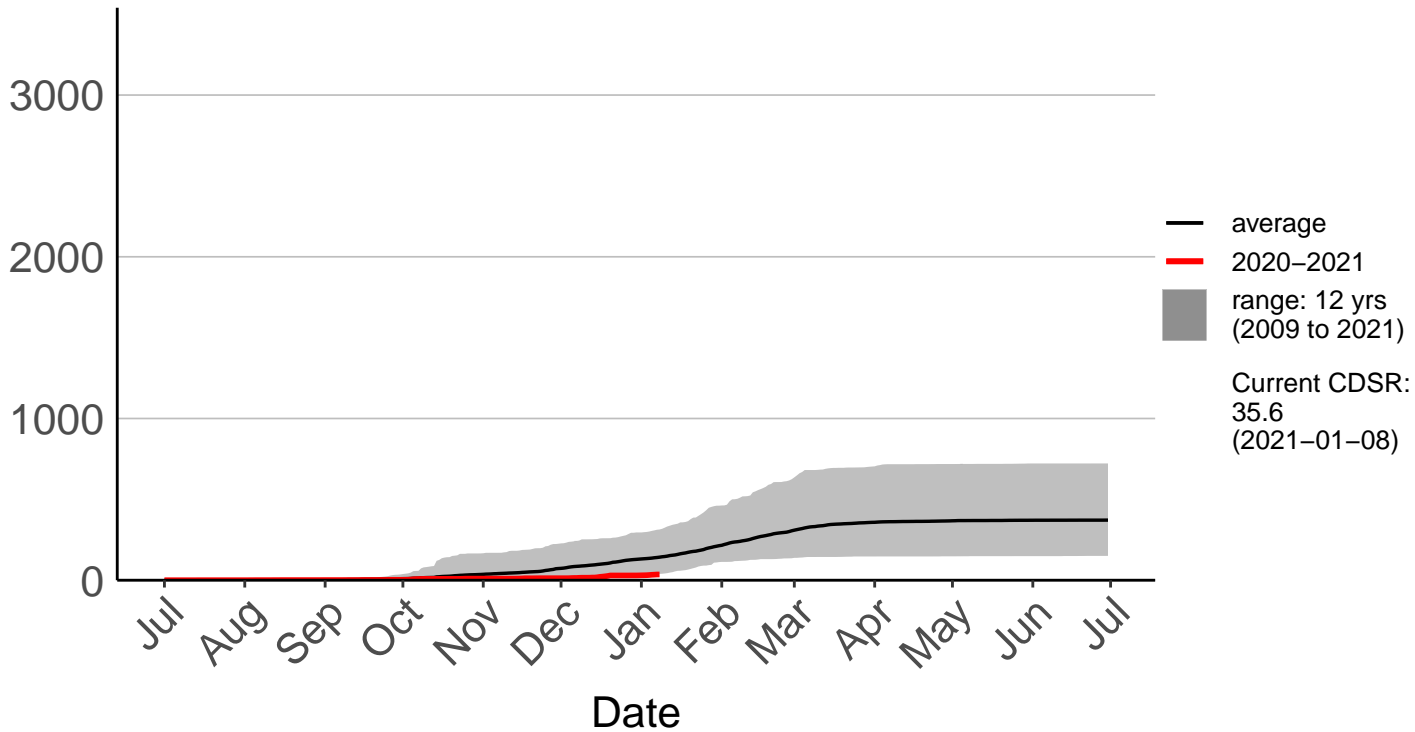

Lower Wairau Raws

Cumulative Daily Severity Rating

Mid Awatere Valley Raws

Cumulative Daily Severity Rating

Molesworth Raws

Cumulative Daily Severity Rating

Onamalutu Raws

Cumulative Daily Severity Rating