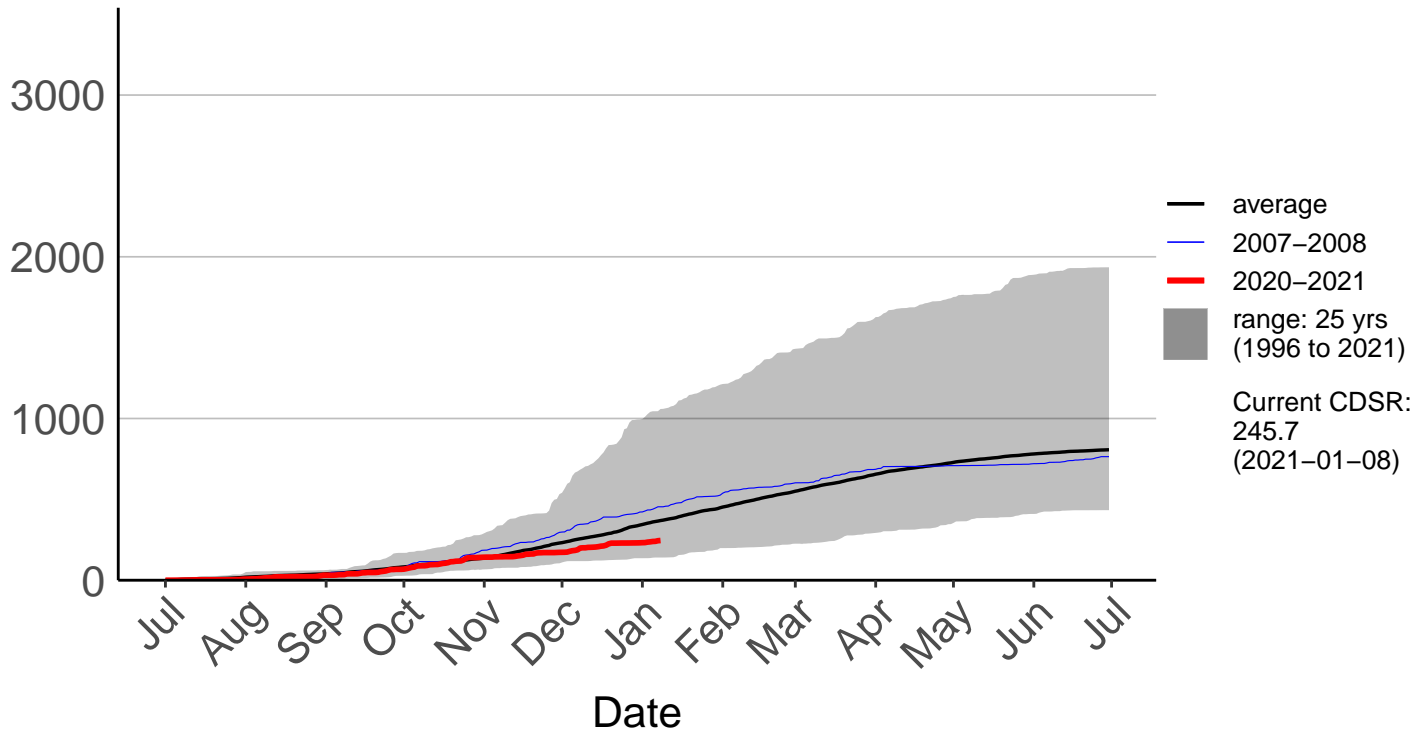

Awatere Valley, Dashwood Raws

Cumulative Daily Severity Rating

Blenheim Aero Aws

Cumulative Daily Severity Rating

Cape Campbell SYNOP

Cumulative Daily Severity Rating

Glenveigh Kaikoura Raws

Cumulative Daily Severity Rating

Kaikoura SYNOP

Cumulative Daily Severity Rating

Kenepuru Head Raws

Cumulative Daily Severity Rating

Koromiko Raws

Cumulative Daily Severity Rating

Landsdowne Raws

Cumulative Daily Severity Rating