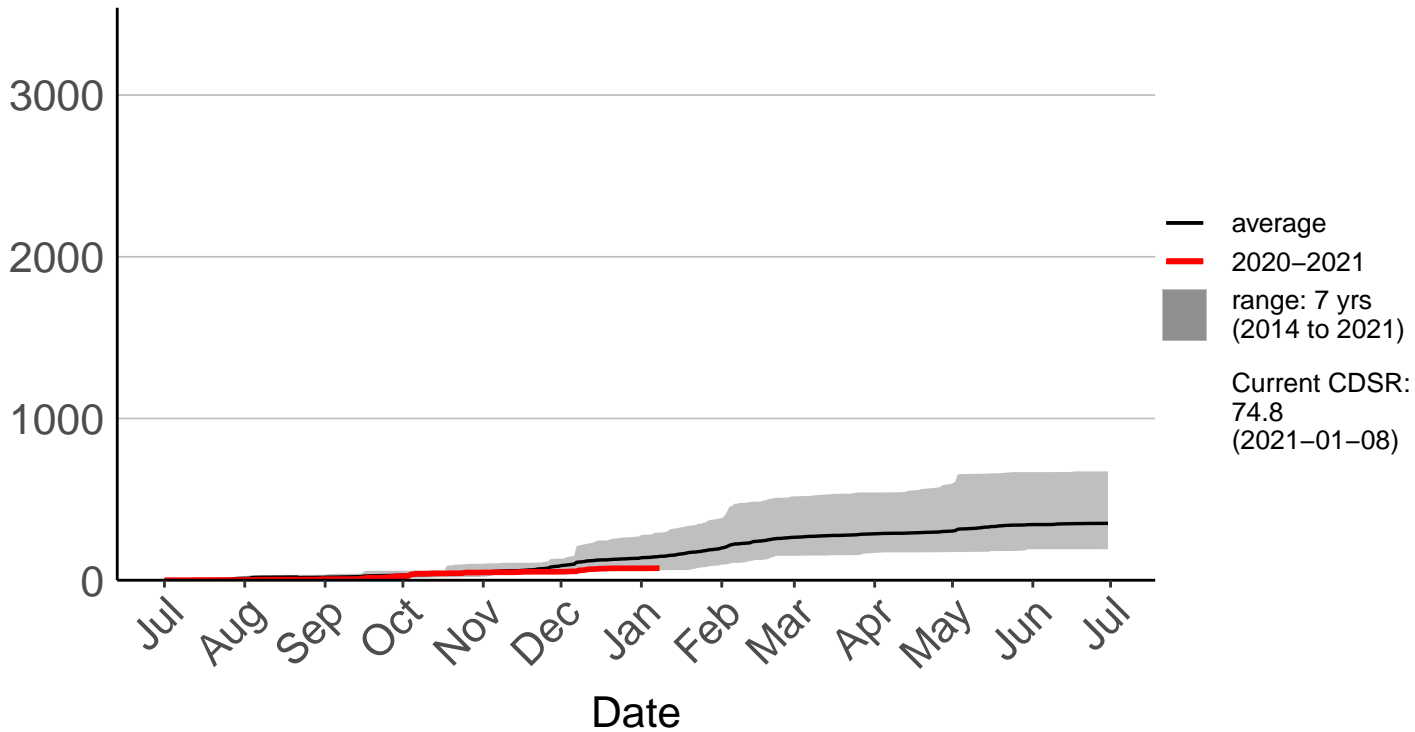

Awatere Valley, Dashwood Raws

Cumulative Daily Severity Rating

Blenheim Aero Aws

Cumulative Daily Severity Rating

Cape Campbell SYNOP

Cumulative Daily Severity Rating

Glenveigh Kaikoura Raws

Cumulative Daily Severity Rating

Kaikoura SYNOP

Cumulative Daily Severity Rating

Kenepuru Head Raws

Cumulative Daily Severity Rating

Koromiko Raws

Cumulative Daily Severity Rating

Landsdowne Raws

Cumulative Daily Severity Rating