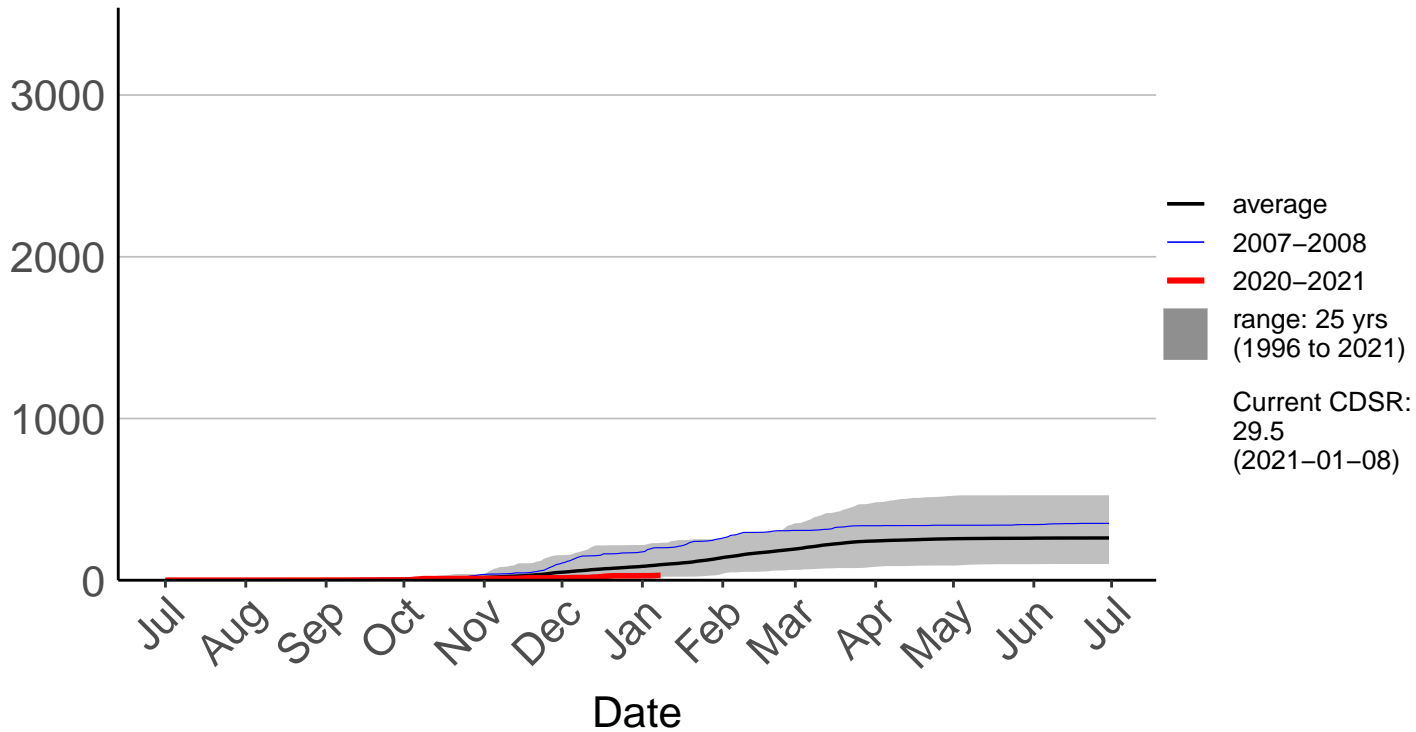

Lower Wairau Raws

Cumulative Daily Severity Rating

Mid Awatere Valley Raws

Cumulative Daily Severity Rating

Molesworth Raws

Cumulative Daily Severity Rating

Onamalutu Raws

Cumulative Daily Severity Rating

Opua Bay Raws – DISCONTINUED

Cumulative Daily Severity Rating

Pudding Hill Raws

Cumulative Daily Severity Rating

Rai Valley Raws

Cumulative Daily Severity Rating

Tor Darroch Raws

Cumulative Daily Severity Rating