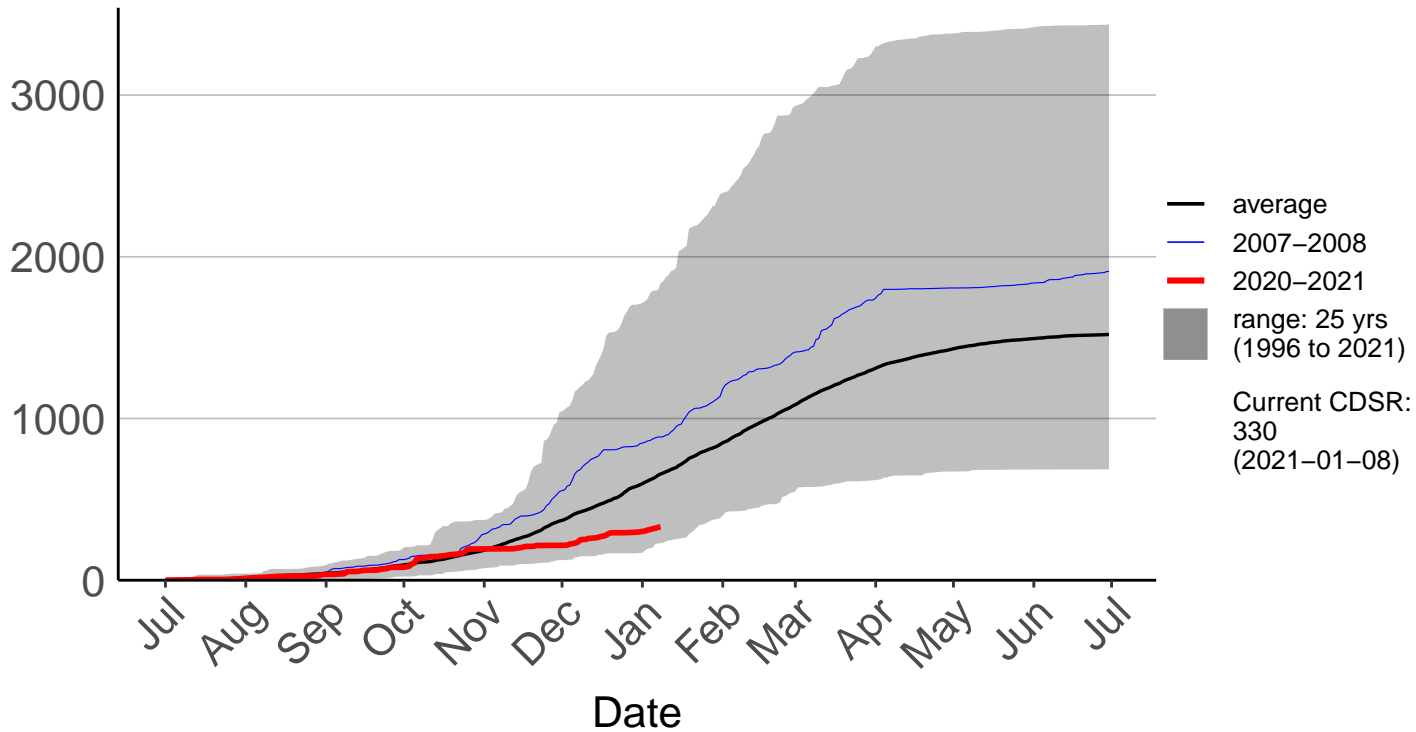

Awatere Valley, Dashwood Raws

Cumulative Daily Severity Rating

Blenheim Aero Aws

Cumulative Daily Severity Rating

Cape Campbell SYNOP

Cumulative Daily Severity Rating

Glenveigh Kaikoura Raws

Cumulative Daily Severity Rating

Kaikoura SYNOP

Cumulative Daily Severity Rating

Kenepuru Head Raws

Cumulative Daily Severity Rating

Koromiko Raws

Cumulative Daily Severity Rating

Landsdowne Raws

Cumulative Daily Severity Rating

Lower Wairau Raws

Cumulative Daily Severity Rating

Mid Awatere Valley Raws

Cumulative Daily Severity Rating

Molesworth Raws

Cumulative Daily Severity Rating

Onamalutu Raws

Cumulative Daily Severity Rating