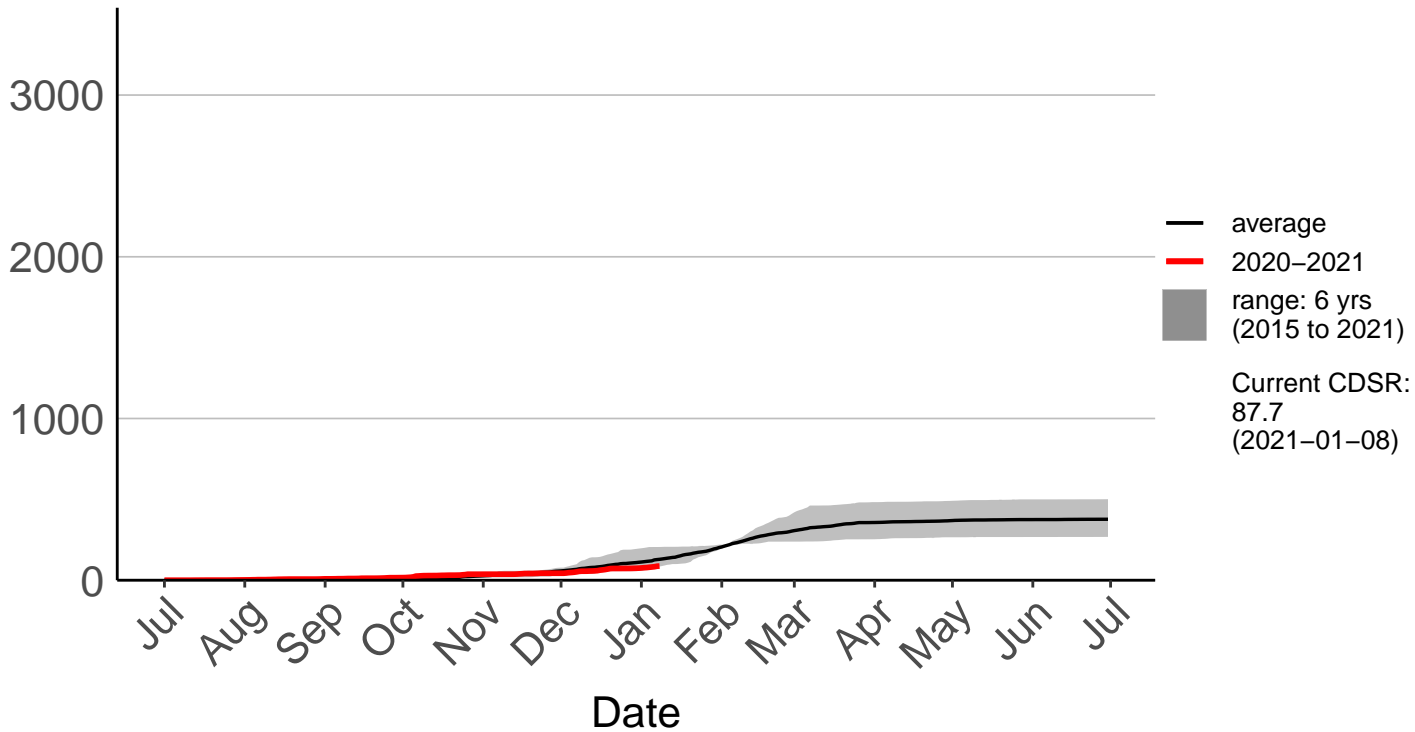

Kaikoura SYNOP

Cumulative Daily Severity Rating

Kenepuru Head Raws

Cumulative Daily Severity Rating

Koromiko Raws

Cumulative Daily Severity Rating

Landsdowne Raws

Cumulative Daily Severity Rating

Lower Wairau Raws

Cumulative Daily Severity Rating

Mid Awatere Valley Raws

Cumulative Daily Severity Rating

Molesworth Raws

Cumulative Daily Severity Rating

Onamalutu Raws

Cumulative Daily Severity Rating