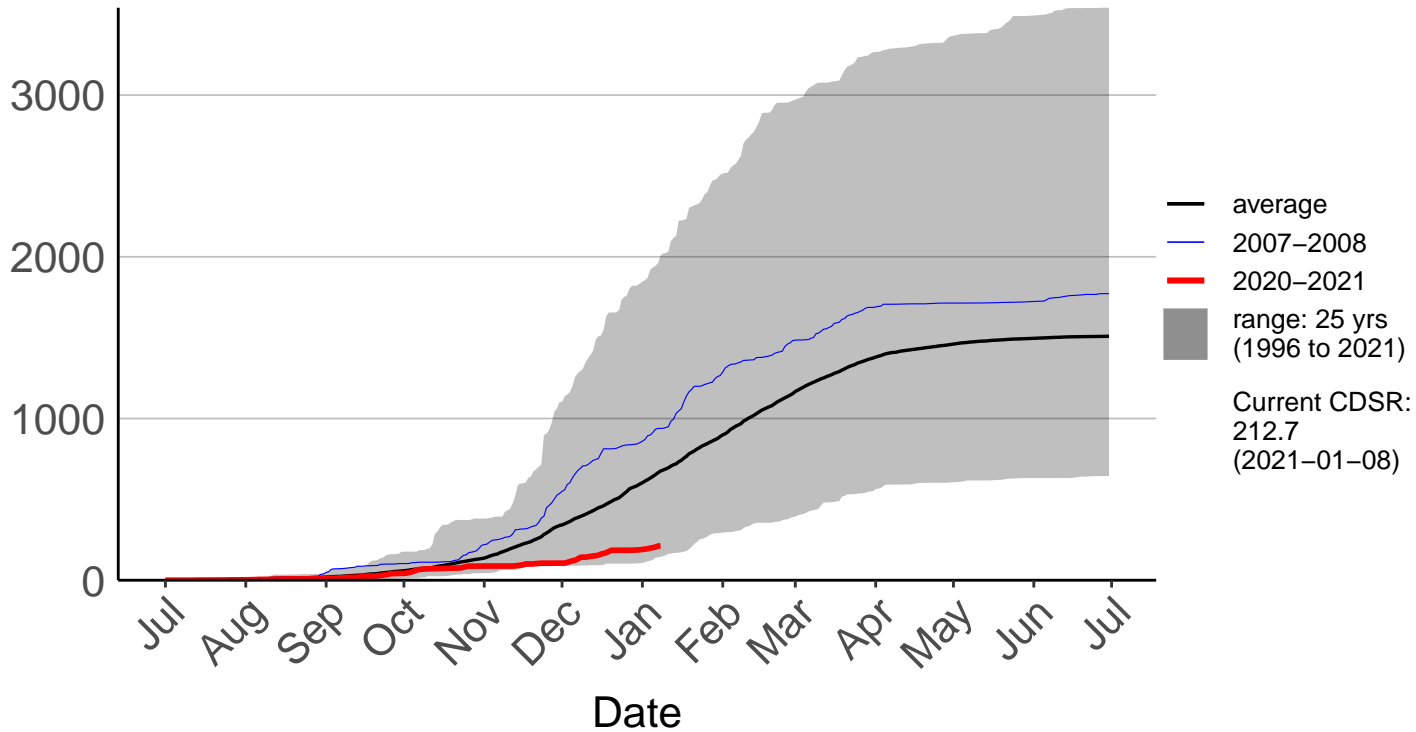

Awatere Valley, Dashwood Raws

Cumulative Daily Severity Rating

Blenheim Aero Aws

Cumulative Daily Severity Rating

Cape Campbell SYNOP

Cumulative Daily Severity Rating

Glenveigh Kaikoura Raws

Cumulative Daily Severity Rating

Kaikoura SYNOP

Cumulative Daily Severity Rating

Kenepuru Head Raws

Cumulative Daily Severity Rating

Koromiko Raws

Cumulative Daily Severity Rating

Landsdowne Raws

Cumulative Daily Severity Rating

Lower Wairau Raws

Cumulative Daily Severity Rating

Mid Awatere Valley Raws

Cumulative Daily Severity Rating

Molesworth Raws

Cumulative Daily Severity Rating

Onamalutu Raws

Cumulative Daily Severity Rating