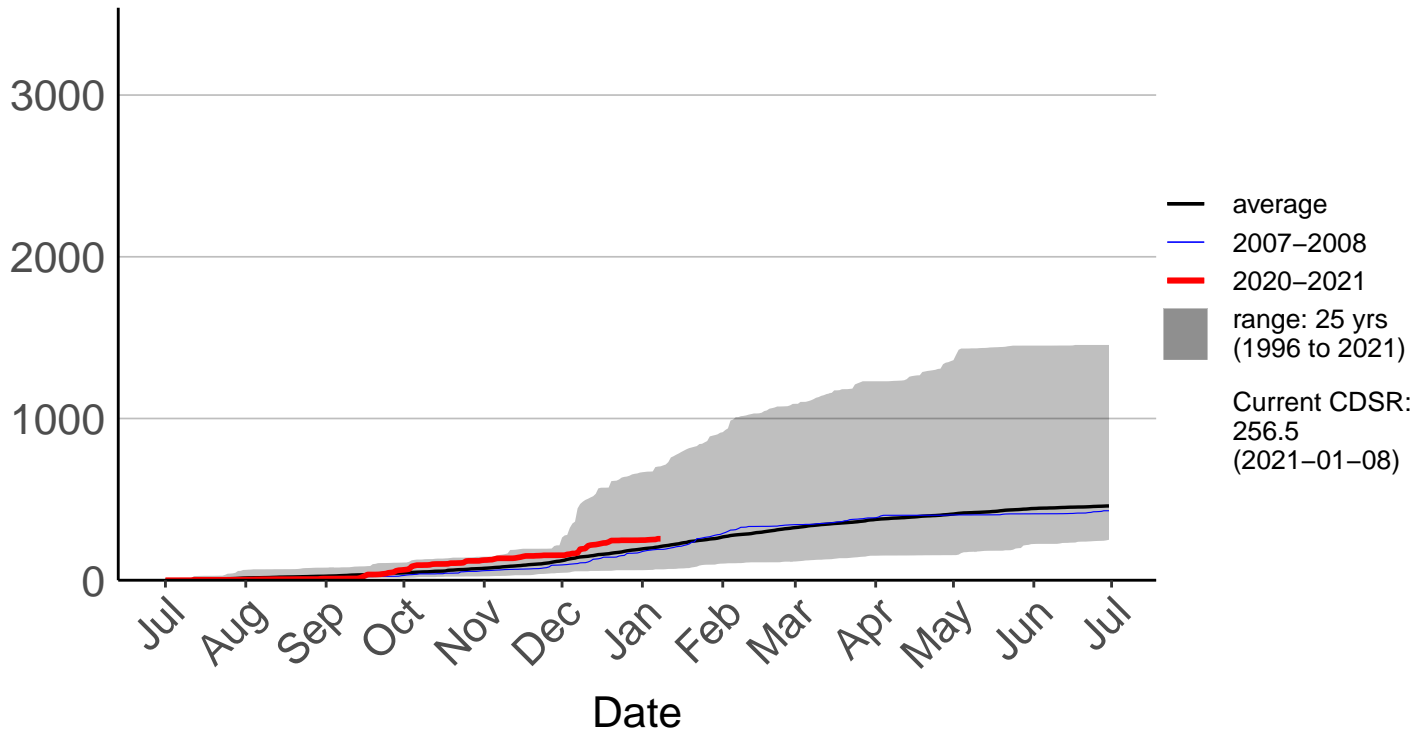

Awatere Valley, Dashwood Raws

Cumulative Daily Severity Rating

Blenheim Aero Aws

Cumulative Daily Severity Rating

Cape Campbell SYNOP

Cumulative Daily Severity Rating

Glenveigh Kaikoura Raws

Cumulative Daily Severity Rating

Kaikoura SYNOP

Cumulative Daily Severity Rating

Kenepuru Head Raws

Cumulative Daily Severity Rating

Koromiko Raws

Cumulative Daily Severity Rating

Landsdowne Raws

Cumulative Daily Severity Rating