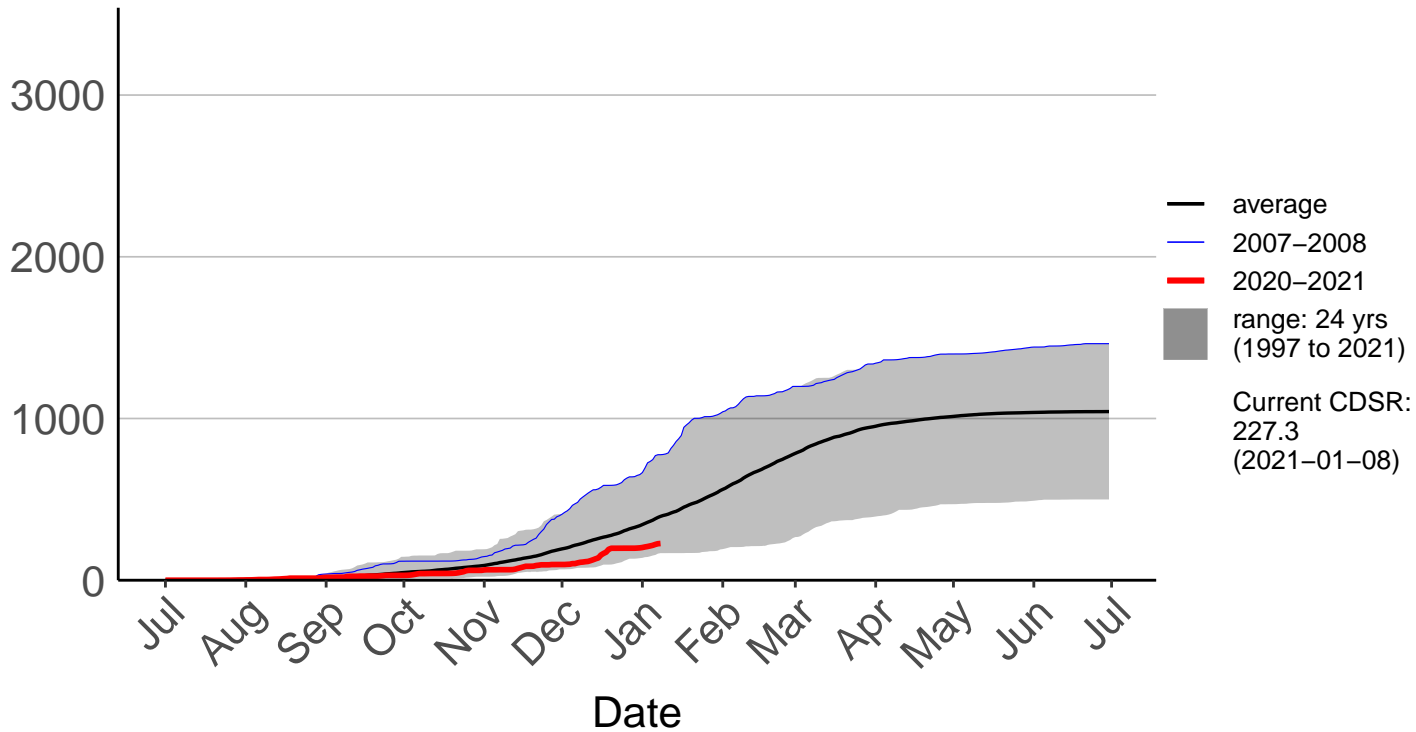

Kaikoura SYNOP

Cumulative Daily Severity Rating

Kenepuru Head Raws

Cumulative Daily Severity Rating

Koromiko Raws

Cumulative Daily Severity Rating

Landsdowne Raws

Cumulative Daily Severity Rating

Lower Wairau Raws

Cumulative Daily Severity Rating

Mid Awatere Valley Raws

Cumulative Daily Severity Rating

Molesworth Raws

Cumulative Daily Severity Rating

Onamalutu Raws

Cumulative Daily Severity Rating

Opua Bay Raws – DISCONTINUED

Cumulative Daily Severity Rating

Pudding Hill Raws

Cumulative Daily Severity Rating

Rai Valley Raws

Cumulative Daily Severity Rating

Tor Darroch Raws

Cumulative Daily Severity Rating