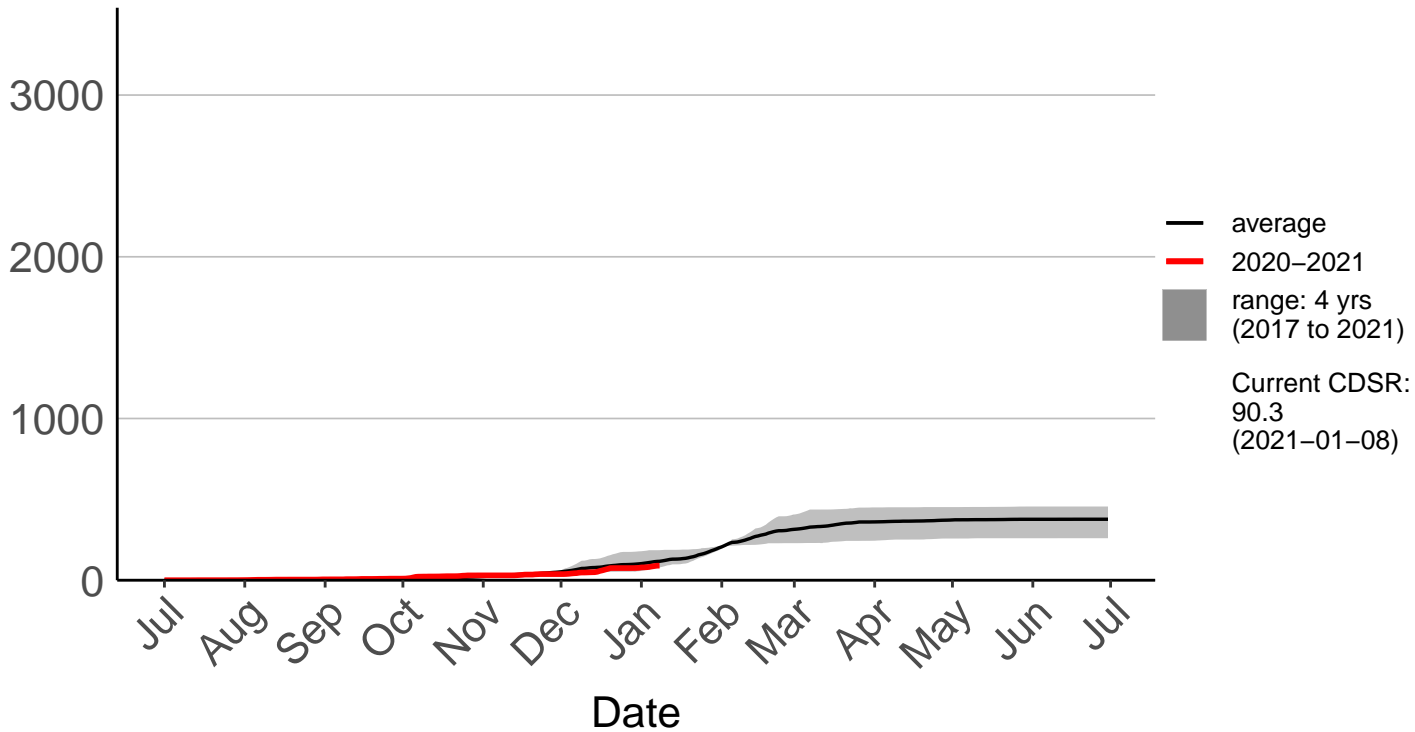

Kaikoura SYNOP

Cumulative Daily Severity Rating

Kenepuru Head Raws

Cumulative Daily Severity Rating

Koromiko Raws

Cumulative Daily Severity Rating

Landsdowne Raws

Cumulative Daily Severity Rating

Lower Wairau Raws

Cumulative Daily Severity Rating

Mid Awatere Valley Raws

Cumulative Daily Severity Rating

Molesworth Raws

Cumulative Daily Severity Rating

Onamalutu Raws

Cumulative Daily Severity Rating