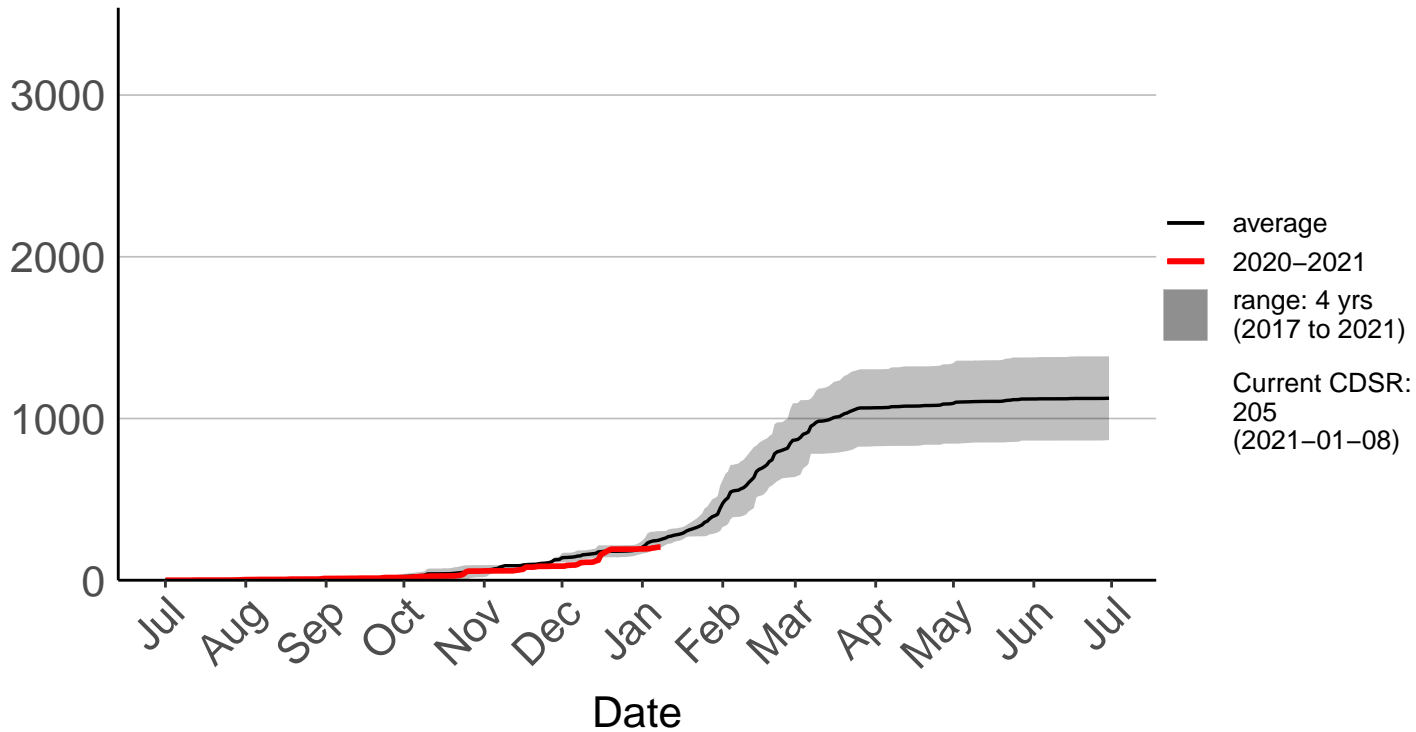

Pudding Hill Raws

Cumulative Daily Severity Rating