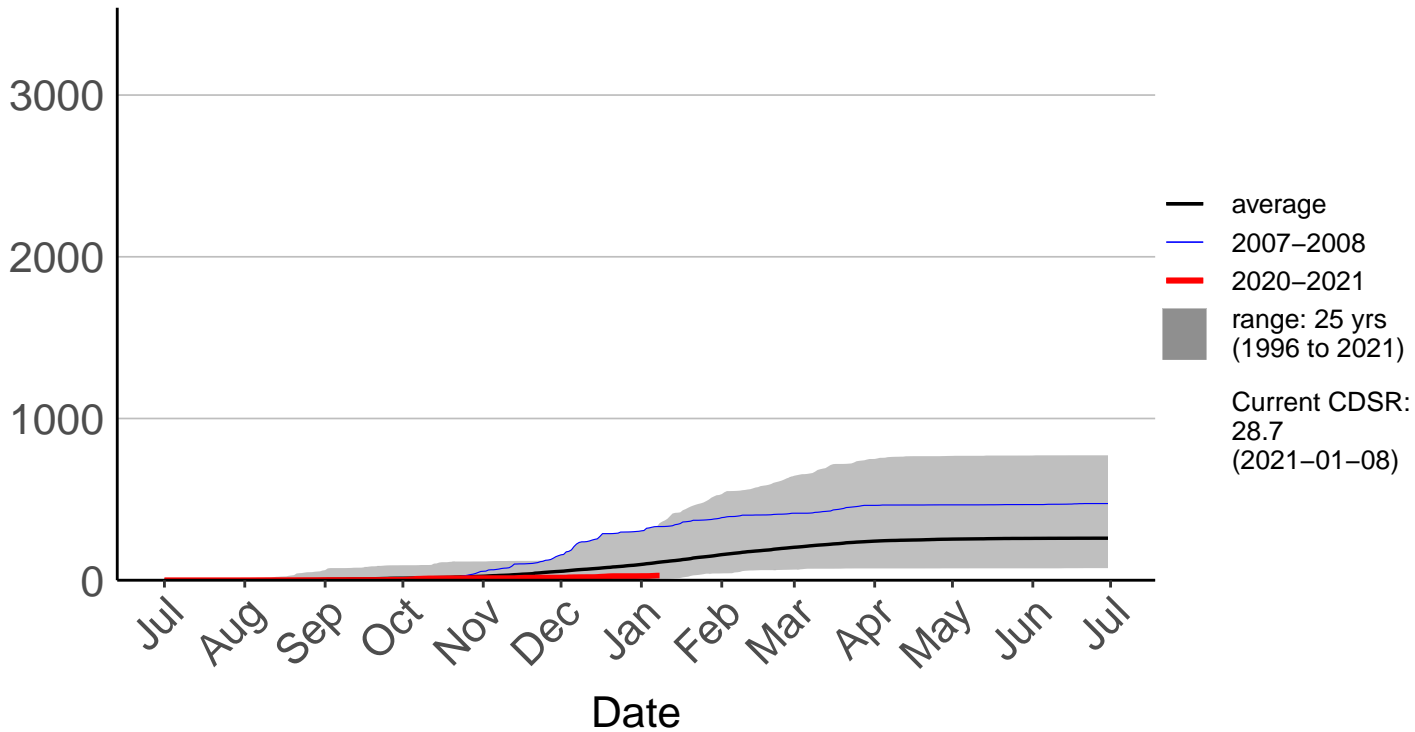

Awatere Valley, Dashwood Raws

Cumulative Daily Severity Rating

Blenheim Aero Aws

Cumulative Daily Severity Rating

Cape Campbell SYNOP

Cumulative Daily Severity Rating

Glenveigh Kaikoura Raws

Cumulative Daily Severity Rating

Kaikoura SYNOP

Cumulative Daily Severity Rating

Kenepuru Head Raws

Cumulative Daily Severity Rating

Koromiko Raws

Cumulative Daily Severity Rating

Landsdowne Raws

Cumulative Daily Severity Rating