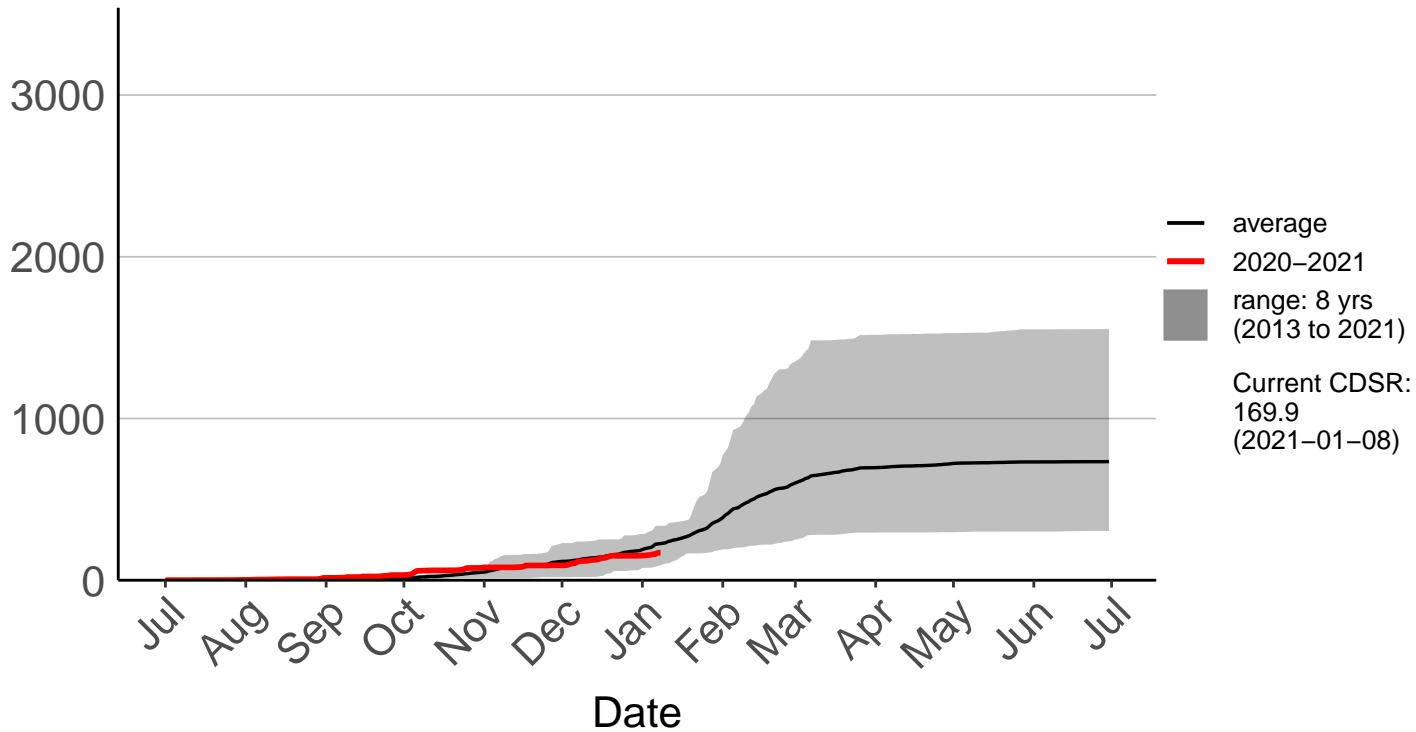

Kaikoura SYNOP

Cumulative Daily Severity Rating

Kenepuru Head Raws

Cumulative Daily Severity Rating

Koromiko Raws

Cumulative Daily Severity Rating

Landsdowne Raws

Cumulative Daily Severity Rating

Lower Wairau Raws

Cumulative Daily Severity Rating

Mid Awatere Valley Raws

Cumulative Daily Severity Rating

Molesworth Raws

Cumulative Daily Severity Rating

Onamalutu Raws

Cumulative Daily Severity Rating