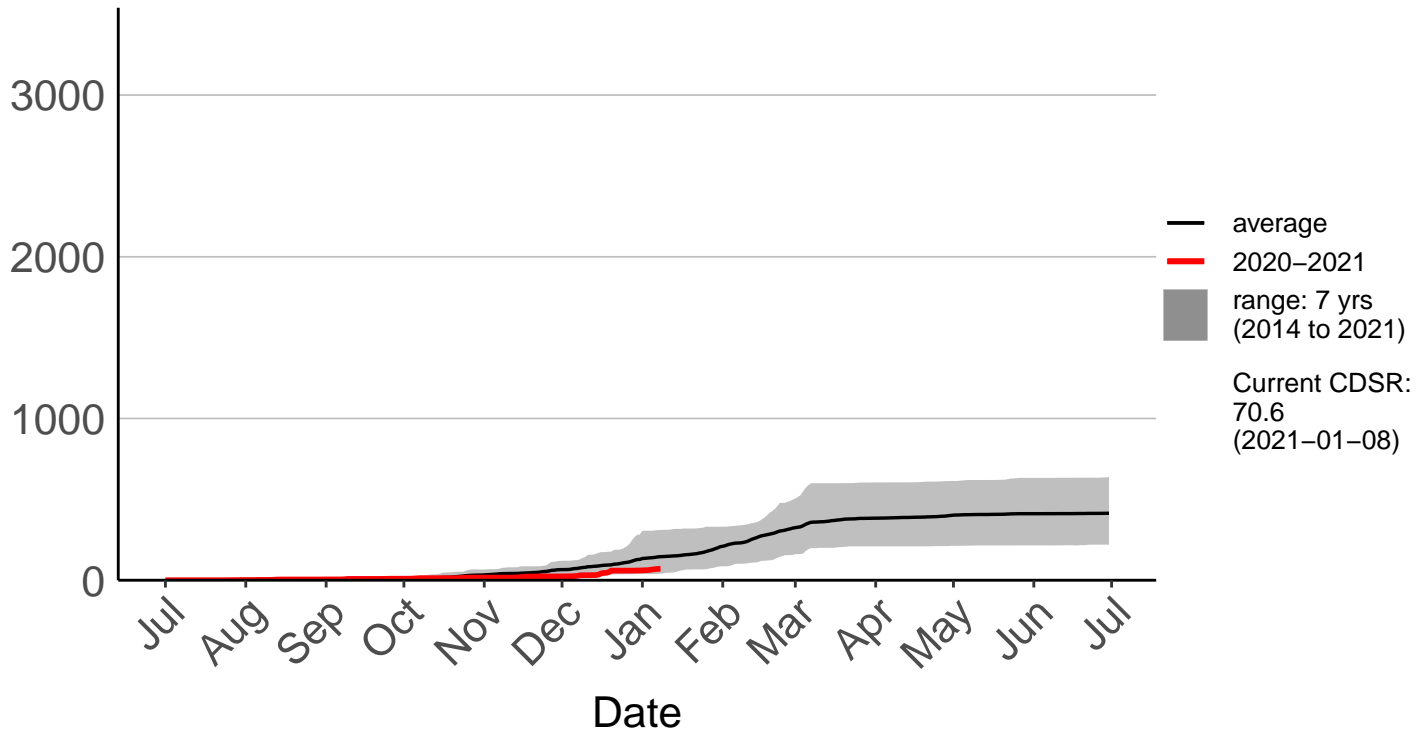

Opua Bay Raws – DISCONTINUED

Cumulative Daily Severity Rating

Pudding Hill Raws

Cumulative Daily Severity Rating

Rai Valley Raws

Cumulative Daily Severity Rating

Tor Darroch Raws

Cumulative Daily Severity Rating

Upper Clarence Raws

Cumulative Daily Severity Rating

Ward Raws

Cumulative Daily Severity Rating