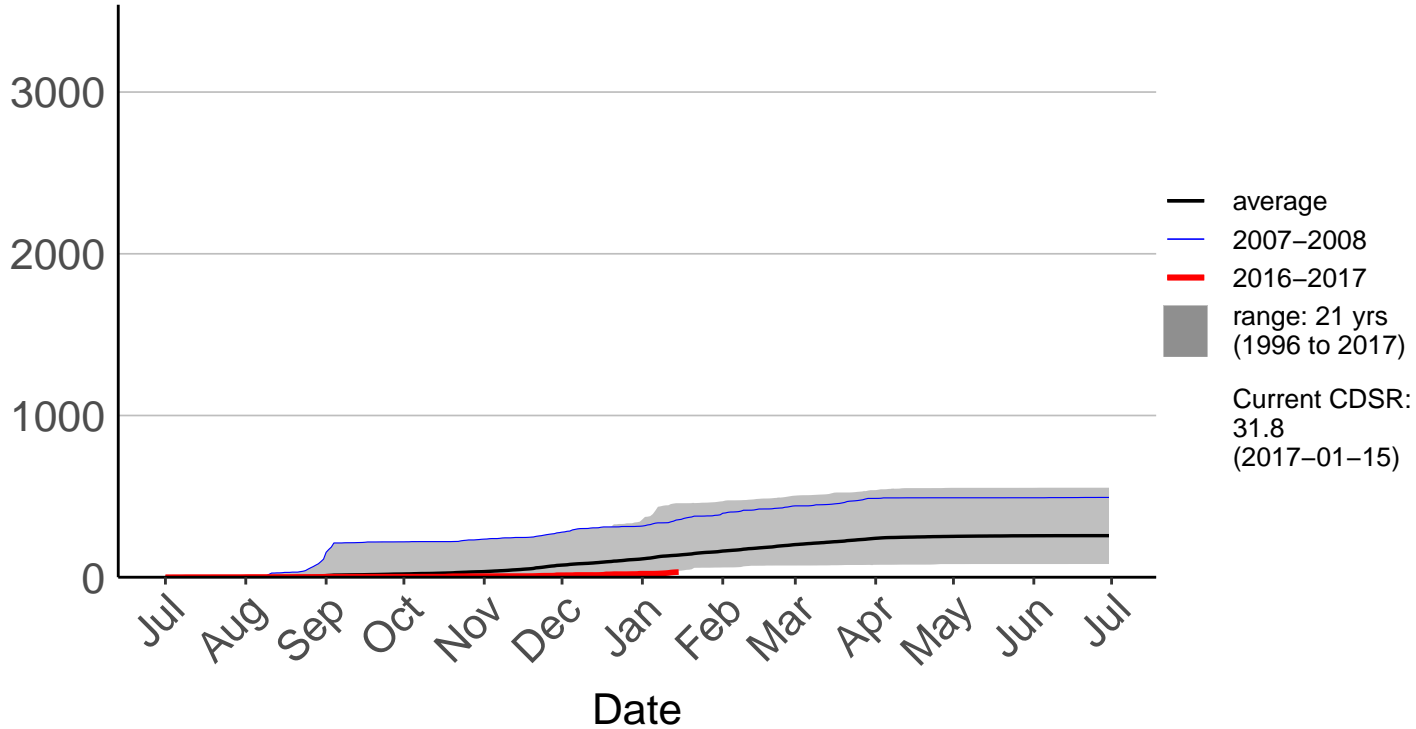

Opua Bay Raws – DISCONTINUED

Cumulative Daily Severity Rating