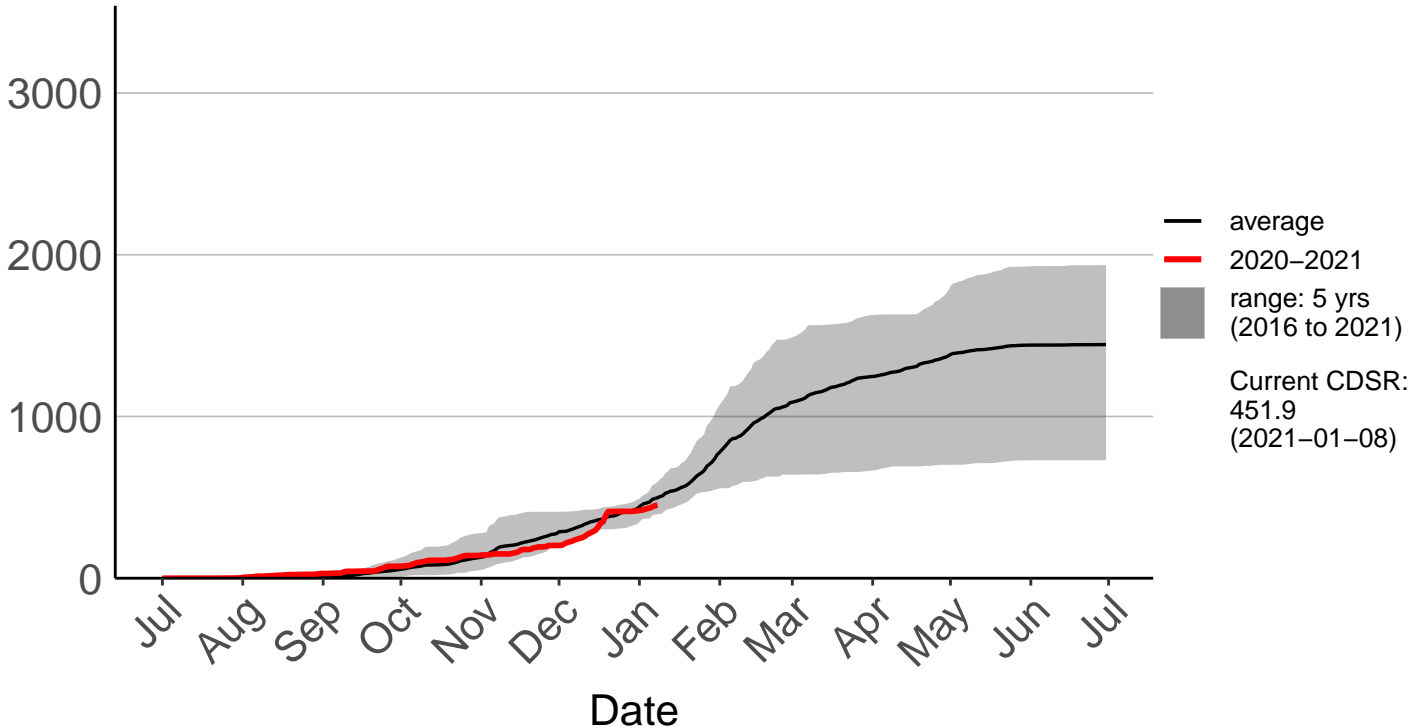

Upper Clarence Raws

Cumulative Daily Severity Rating