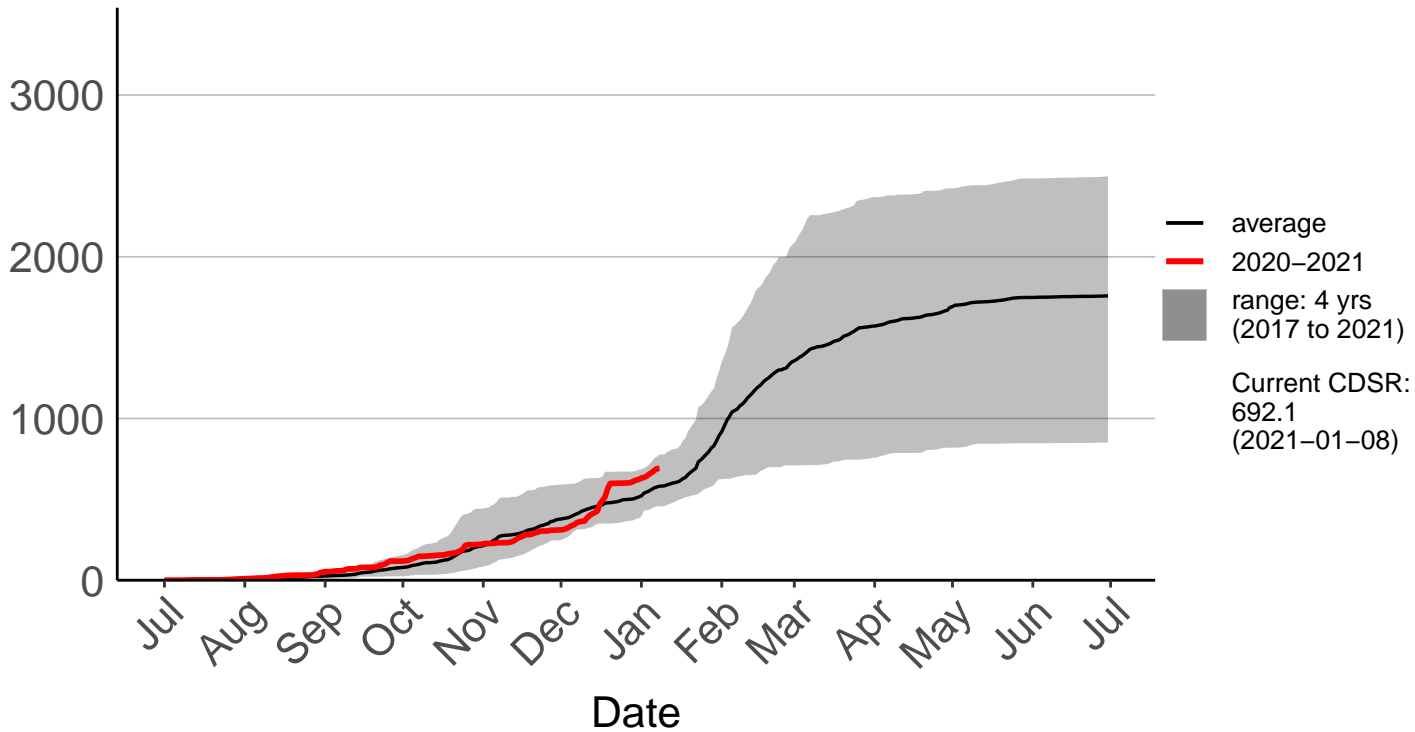

Kaikoura SYNOP

Cumulative Daily Severity Rating

Kenepuru Head Raws

Cumulative Daily Severity Rating

Koromiko Raws

Cumulative Daily Severity Rating

Landsdowne Raws

Cumulative Daily Severity Rating

Lower Wairau Raws

Cumulative Daily Severity Rating

Mid Awatere Valley Raws

Cumulative Daily Severity Rating

Molesworth Raws

Cumulative Daily Severity Rating

Onamalutu Raws

Cumulative Daily Severity Rating