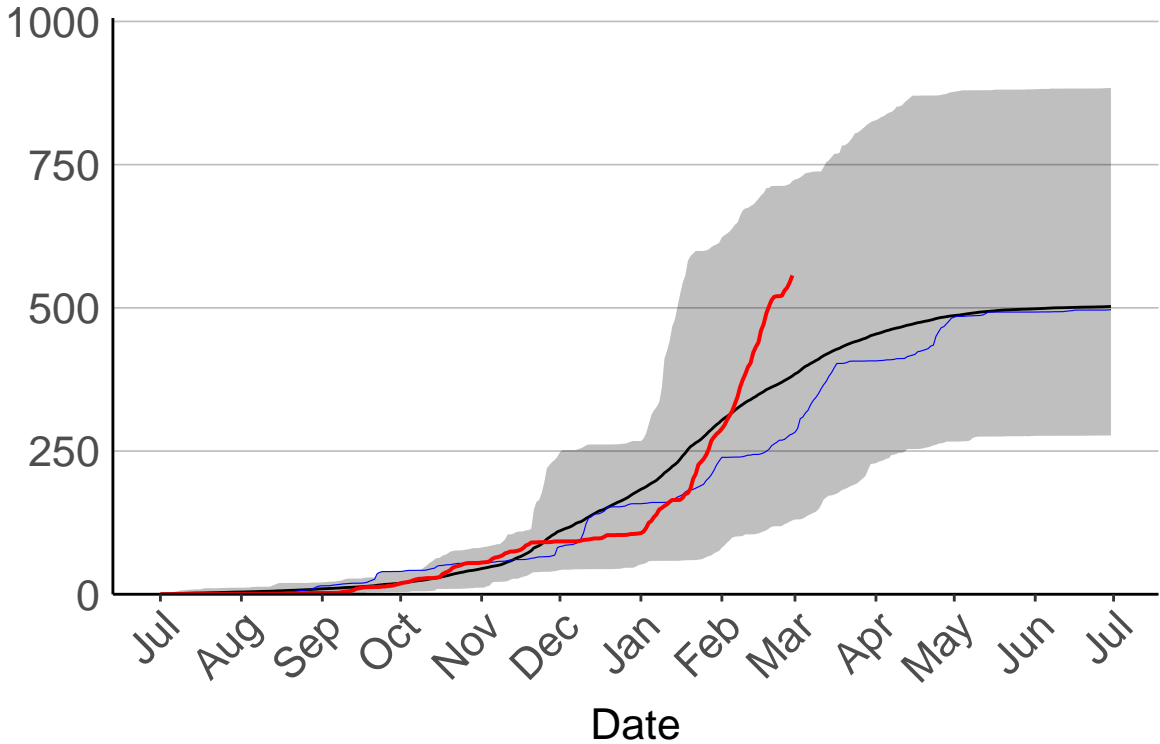

Galatea Raws

Cumulative Fire Severity Rating

- average
- 2004-2005
- 2018-2019
- range

Current CDSR:
151.8
(2019-02-28)

Kawerau Raws

Cumulative Fire Severity Rating

- average
- 2004–2005
- 2018–2019
- range

Current CDSR:
347.7
(2019-02-28)

Minden Raws

Cumulative Fire Severity Rating

Opotiki Raws

Cumulative Fire Severity Rating

Rotoehu Raws

Cumulative Fire Severity Rating

- average
- 2004–2005
- 2018–2019
- range

Current CDSR:
496.6
(2019-02-28)

Rotorua Aero Aws

Cumulative Fire Severity Rating

- average
- 2004–2005
- 2018–2019
- range

Current CDSR:
217.8
(2019-02-28)

Rotorua Raws

Cumulative Fire Severity Rating

Tauranga Aero SYNOP

Cumulative Fire Severity Rating

- average
- 2004–2005
- 2018–2019
- range

Current CDSR:
556.5
(2019-02-28)

Tauranga Raws

Cumulative Fire Severity Rating

Te Puke Ews

Cumulative Fire Severity Rating

TECT All Terrain Park Raws