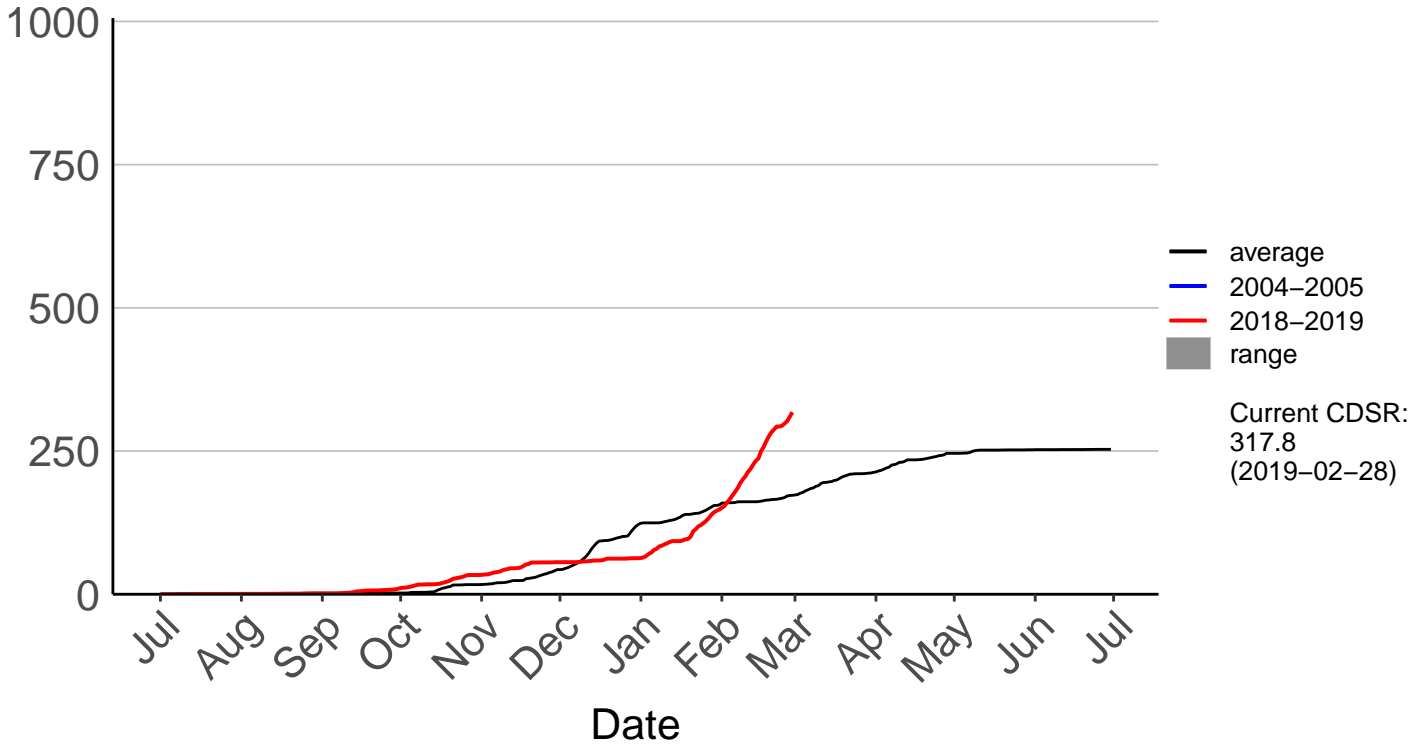

Current CDSR:
496.6
(2019-02-28)

Rotorua Aero Aws

Cumulative Fire Severity Rating

- average
- 2004–2005
- 2018–2019
- range

Current CDSR:
217.8
(2019-02-28)

Rotorua Raws

Cumulative Fire Severity Rating

Tauranga Aero SYNOP

Cumulative Fire Severity Rating

- average
- 2004–2005
- 2018–2019
- range

Current CDSR:
556.5
(2019-02-28)

Tauranga Raws

Cumulative Fire Severity Rating

Te Puke Ews

Cumulative Fire Severity Rating

TECT All Terrain Park Raws