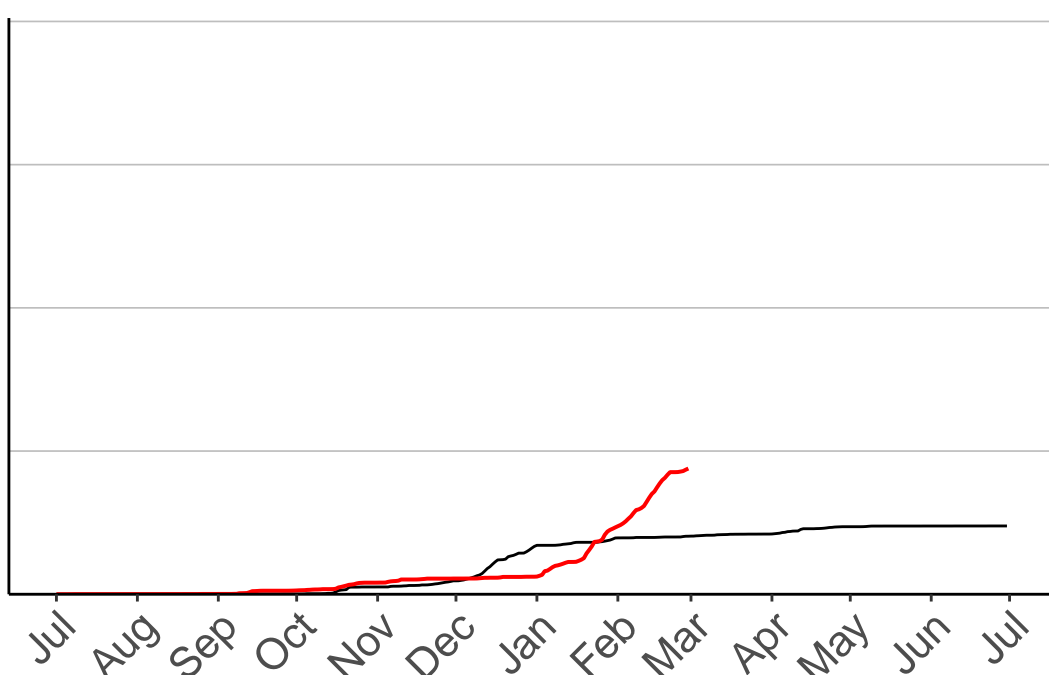

Cumulative Fire Severity Rating

- average
- 2004–2005
- 2018–2019
- range

Current CDSR:
556.5
(2019-02-28)

Tauranga Raws

Cumulative Fire Severity Rating

Te Puke Ews

Cumulative Fire Severity Rating

TECT All Terrain Park Raws

Cumulative Fire Severity Rating

Waihau Bay Raws

Cumulative Fire Severity Rating

- average
- 2004-2005
- 2018-2019
- range

Current CDSR:
101.9
(2019-02-28)

Waihi Beach Raws

Cumulative Fire Severity Rating

1000
750
500
250
0

Jul Aug Sep Oct Nov Dec Jan Feb Mar Apr May Jun Jul

Date

- average
- 2004–2005
- 2018–2019
- range

Current CDSR:
219.5
(2019-02-28)

Waimana Raws

Cumulative Fire Severity Rating

- average
- 2004-2005
- 2018-2019
- range