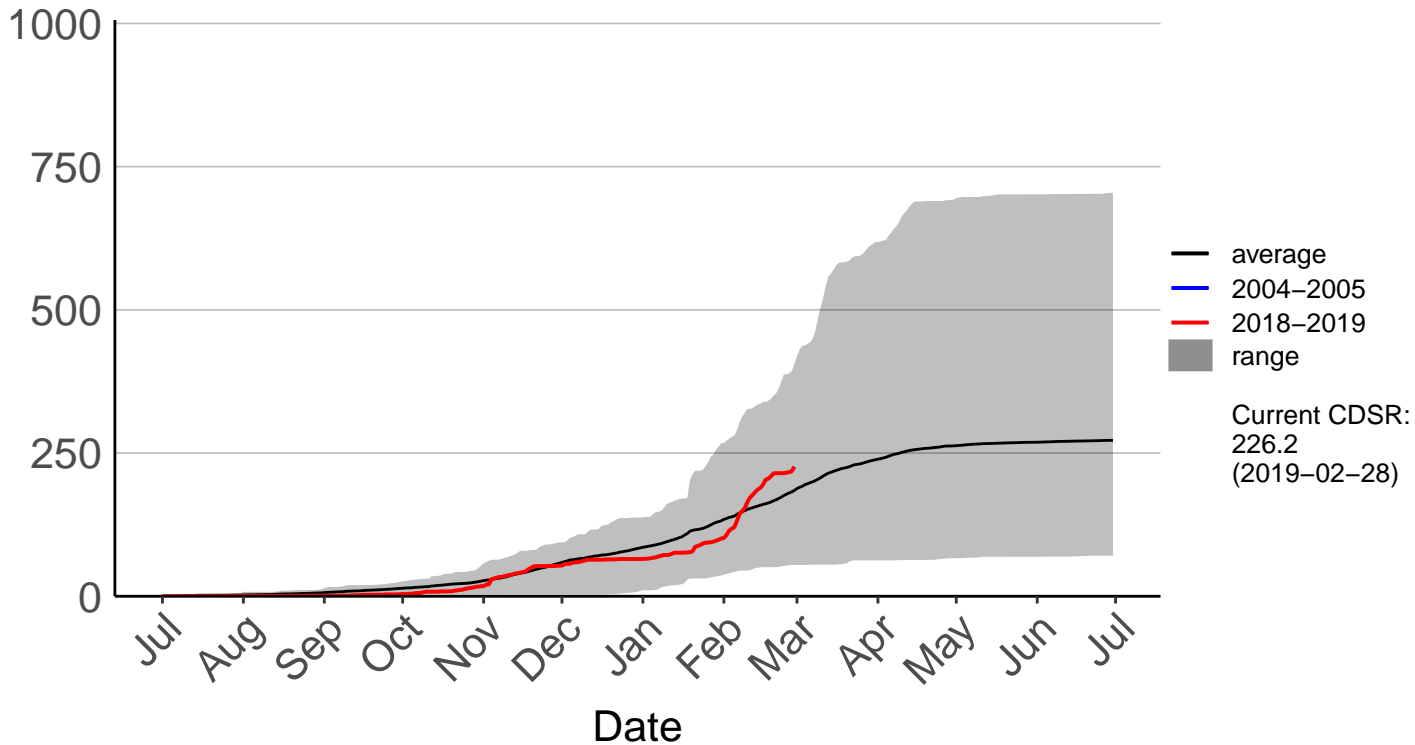

Galatea Raws

Cumulative Fire Severity Rating

- average
- 2004-2005
- 2018-2019
- range

Current CDSR:
151.8
(2019-02-28)

Kawerau Raws

Cumulative Fire Severity Rating

- average
- 2004–2005
- 2018–2019
- range

Current CDSR:
347.7
(2019-02-28)

Minden Raws

Cumulative Fire Severity Rating

Opotiki Raws

Cumulative Fire Severity Rating

Rotoehu Raws

Cumulative Fire Severity Rating

- average
- 2004–2005
- 2018–2019
- range

Current CDSR:
496.6
(2019-02-28)

Rotorua Aero Aws

Cumulative Fire Severity Rating

- average
- 2004–2005
- 2018–2019
- range

Current CDSR:
217.8
(2019-02-28)

Rotorua Raws

Cumulative Fire Severity Rating

Tauranga Aero SYNOP

Cumulative Fire Severity Rating

- average
- 2004–2005
- 2018–2019
- range

Current CDSR:
556.5
(2019-02-28)

Tauranga Raws

Cumulative Fire Severity Rating

Te Puke Ews

Cumulative Fire Severity Rating

TECT All Terrain Park Raws