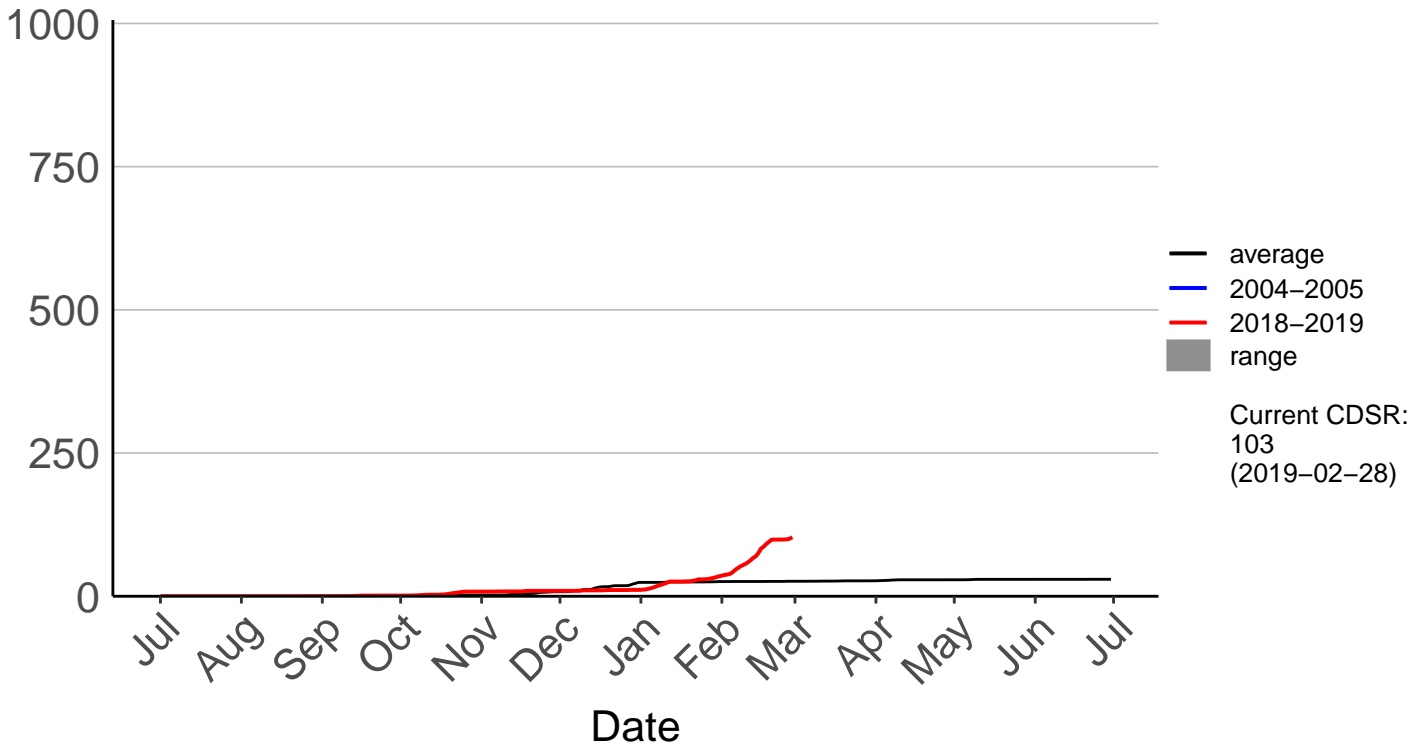

TECT All Terrain Park Raws

Cumulative Fire Severity Rating