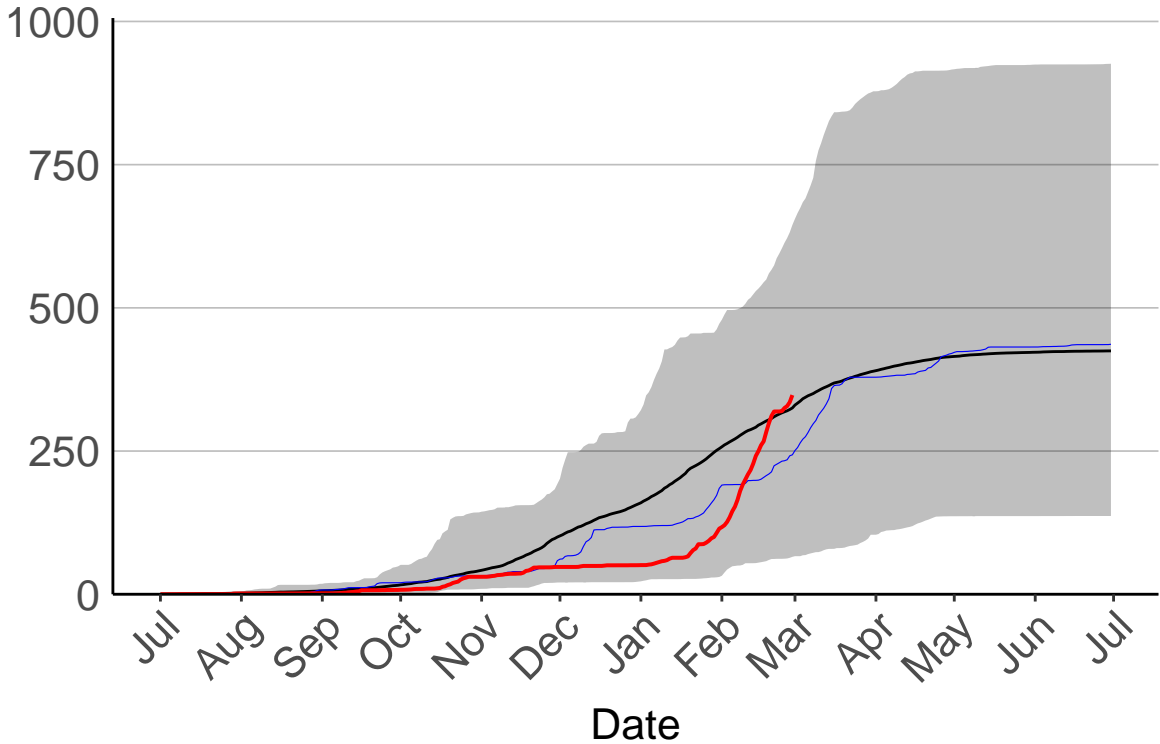

Galatea Raws

Cumulative Fire Severity Rating

- average
- 2004-2005
- 2018-2019
- range

Current CDSR:
151.8
(2019-02-28)

Kawerau Raws

Cumulative Fire Severity Rating

- average
- 2004–2005
- 2018–2019
- range

Current CDSR:
347.7
(2019-02-28)

Minden Raws

Cumulative Fire Severity Rating

Opotiki Raws

Cumulative Fire Severity Rating

Rotoehu Raws

Cumulative Fire Severity Rating

- average
- 2004–2005
- 2018–2019
- range

Current CDSR:
496.6
(2019-02-28)

Rotorua Aero Aws

Cumulative Fire Severity Rating

- average
- 2004–2005
- 2018–2019
- range

Current CDSR:
217.8
(2019-02-28)

Rotorua Raws

Cumulative Fire Severity Rating

Tauranga Aero SYNOP

Cumulative Fire Severity Rating

- average
- 2004–2005
- 2018–2019
- range

Current CDSR:
556.5
(2019-02-28)

Tauranga Raws

Cumulative Fire Severity Rating

Te Puke Ews

Cumulative Fire Severity Rating

TECT All Terrain Park Raws