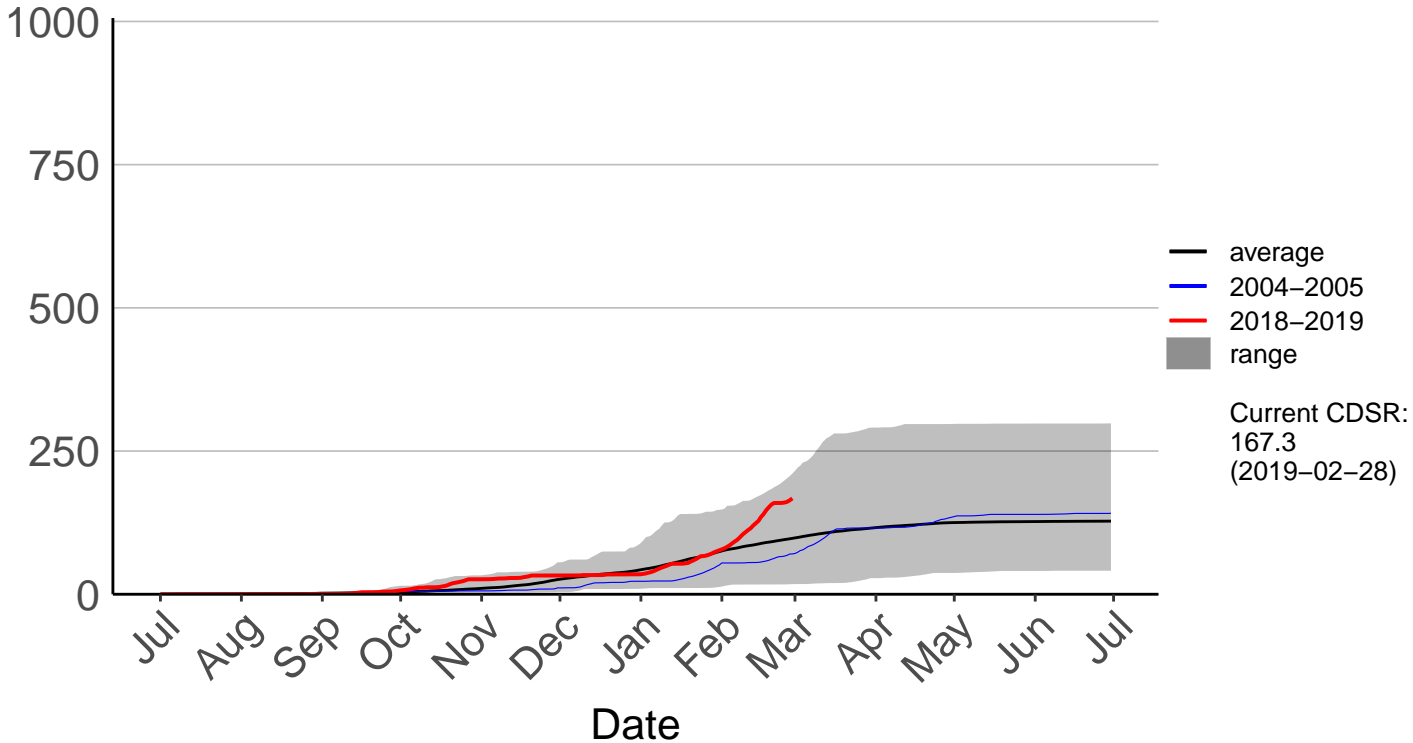

Current CDSR:
496.6
(2019-02-28)

Rotorua Aero Aws

Cumulative Fire Severity Rating

- average
- 2004–2005
- 2018–2019
- range

Current CDSR:
217.8
(2019-02-28)

Rotorua Raws

Cumulative Fire Severity Rating

Tauranga Aero SYNOP

Cumulative Fire Severity Rating

- average
- 2004–2005
- 2018–2019
- range

Current CDSR:
556.5
(2019-02-28)

Tauranga Raws

Cumulative Fire Severity Rating

Te Puke Ews

Cumulative Fire Severity Rating

TECT All Terrain Park Raws