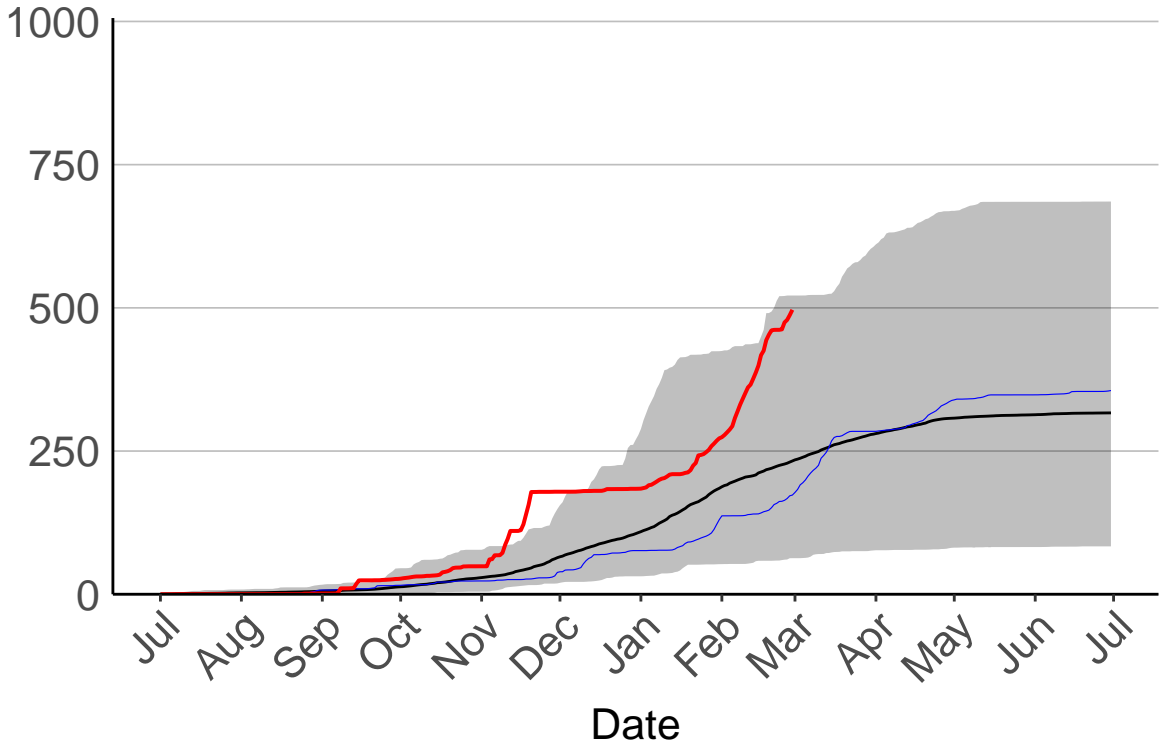

Galatea Raws

Cumulative Fire Severity Rating

- average
- 2004-2005
- 2018-2019
- range

Current CDSR:
151.8
(2019-02-28)

Kawerau Raws

Cumulative Fire Severity Rating

- average
- 2004–2005
- 2018–2019
- range

Current CDSR:
347.7
(2019-02-28)

Minden Raws

Cumulative Fire Severity Rating

Opotiki Raws

Cumulative Fire Severity Rating

Rotoehu Raws

Cumulative Fire Severity Rating

- average
- 2004–2005
- 2018–2019
- range

Current CDSR:
496.6
(2019-02-28)

Rotorua Aero Aws

Cumulative Fire Severity Rating

- average
- 2004–2005
- 2018–2019
- range

Current CDSR:
217.8
(2019-02-28)

Rotorua Raws

Cumulative Fire Severity Rating

Tauranga Aero SYNOP

Cumulative Fire Severity Rating

- average
- 2004–2005
- 2018–2019
- range

Current CDSR:
556.5
(2019-02-28)

Tauranga Raws

Cumulative Fire Severity Rating

Te Puke Ews

Cumulative Fire Severity Rating

TECT All Terrain Park Raws