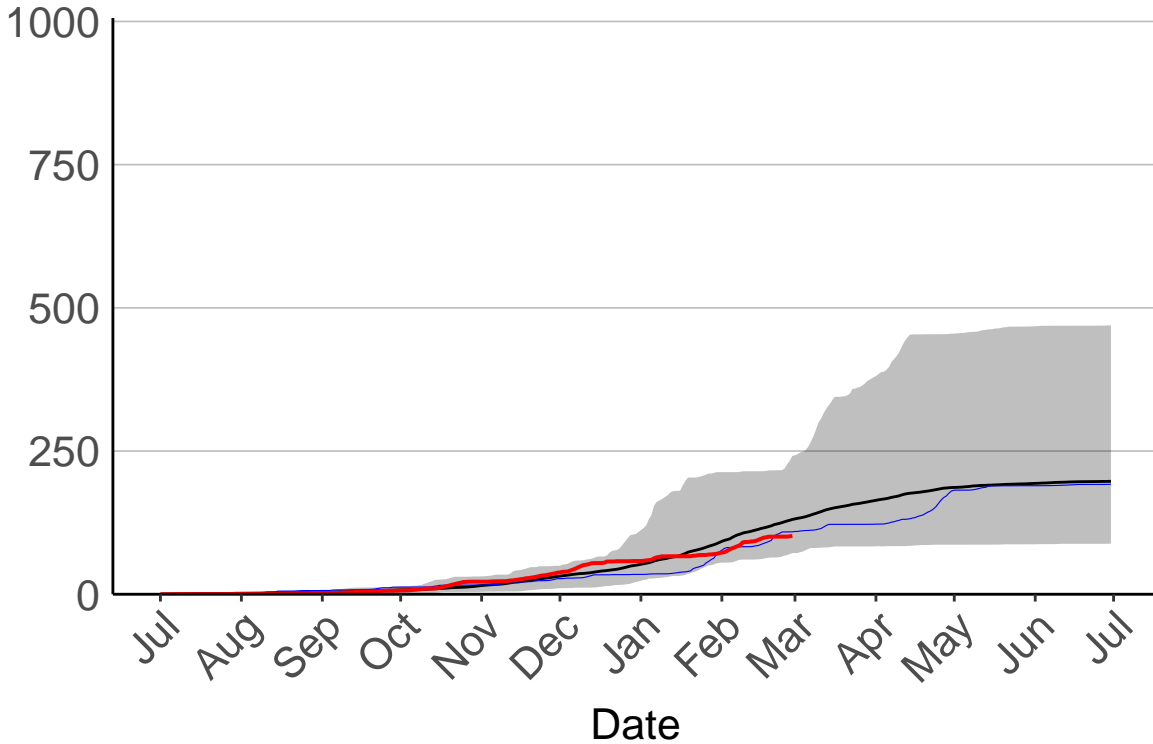

Waihau Bay Raws

Cumulative Fire Severity Rating

- average
- 2004-2005
- 2018-2019
- range

Current CDSR:
101.9
(2019-02-28)