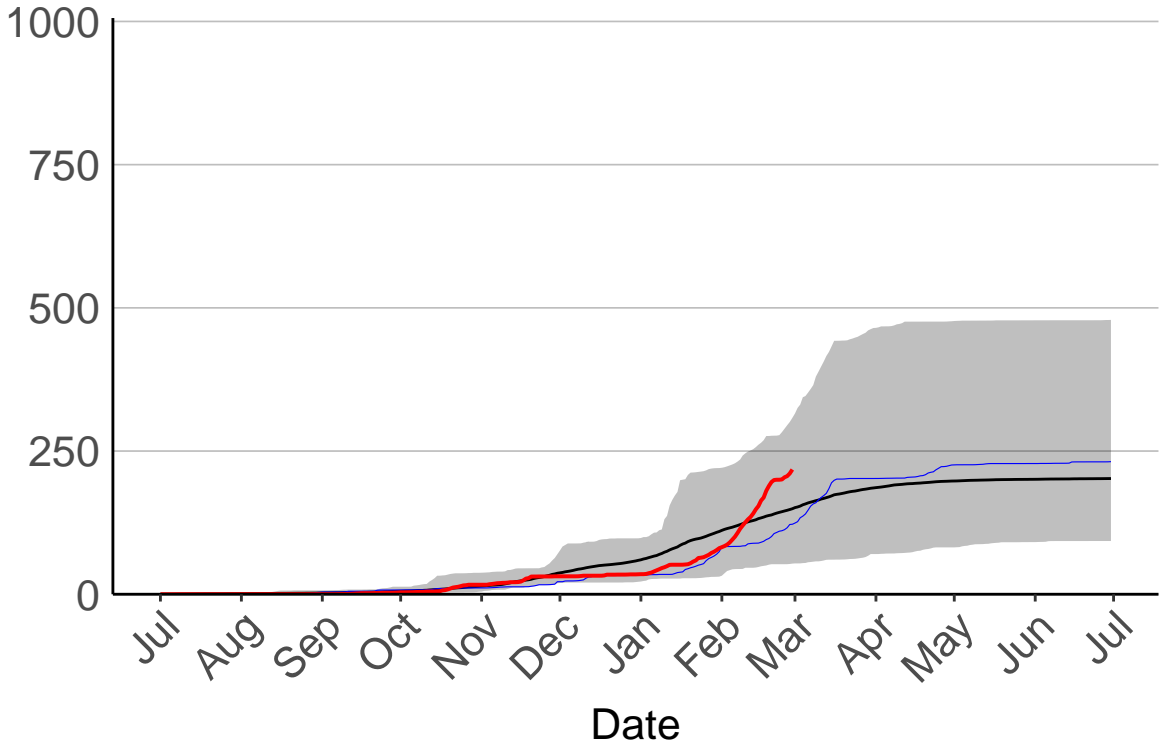

Galatea Raws

Cumulative Fire Severity Rating

- average
- 2004-2005
- 2018-2019
- range

Current CDSR:
151.8
(2019-02-28)

Kawerau Raws

Cumulative Fire Severity Rating

- average
- 2004–2005
- 2018–2019
- range

Current CDSR:
347.7
(2019-02-28)

Minden Raws

Cumulative Fire Severity Rating

Opotiki Raws

Cumulative Fire Severity Rating

Rotoehu Raws

Cumulative Fire Severity Rating

- average
- 2004–2005
- 2018–2019
- range

Current CDSR:
496.6
(2019-02-28)

Rotorua Aero Aws

Cumulative Fire Severity Rating

- average
- 2004–2005
- 2018–2019
- range

Current CDSR:
217.8
(2019-02-28)

Rotorua Raws

Cumulative Fire Severity Rating

Tauranga Aero SYNOP

Cumulative Fire Severity Rating

- average
- 2004–2005
- 2018–2019
- range

Current CDSR:
556.5
(2019-02-28)

Tauranga Raws

Cumulative Fire Severity Rating

Te Puke Ews

Cumulative Fire Severity Rating

TECT All Terrain Park Raws