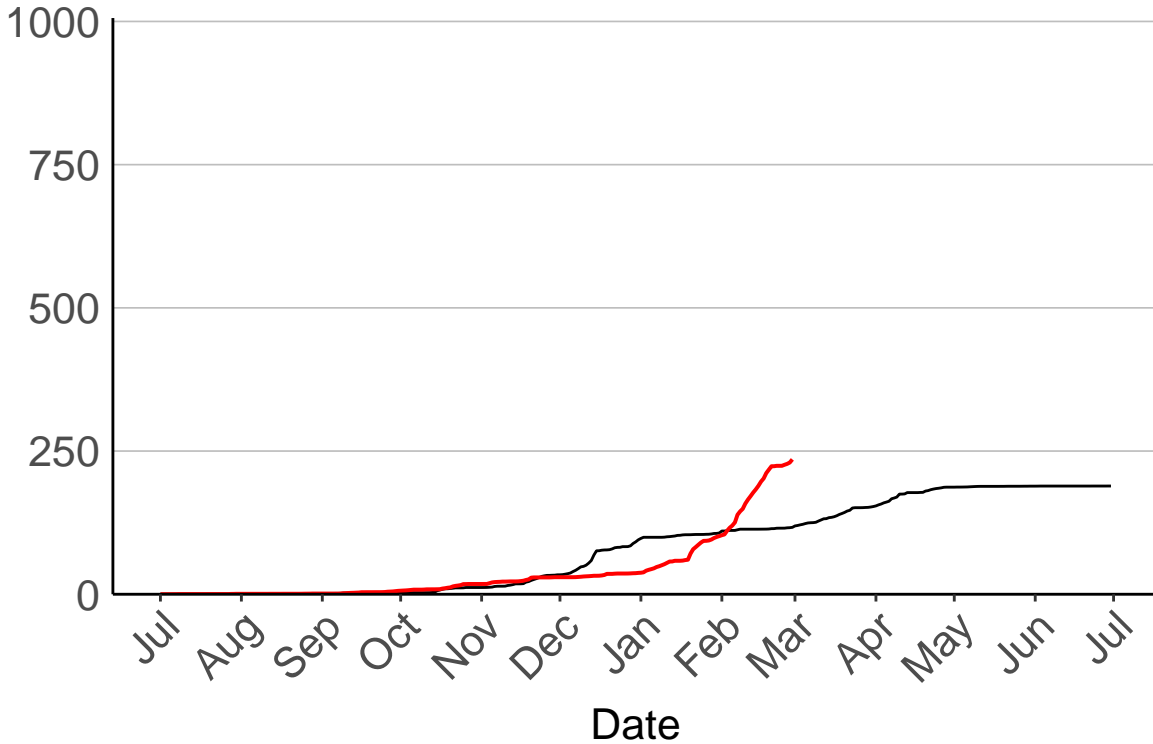

Jul Aug Sep Oct Nov Dec Jan Feb Mar Apr May Jun Jul

Date

- average
- 2004–2005
- 2018–2019
- range

Current CDSR:
219.5
(2019-02-28)

Waimana Raws

Cumulative Fire Severity Rating

- average
- 2004-2005
- 2018-2019
- range

Current CDSR:
293.2
(2019-02-28)

Whakatane Aero Aws

Cumulative Fire Severity Rating

Whakatane Raws

Cumulative Fire Severity Rating

- average
- 2004–2005
- 2018–2019
- range

Current CDSR:
235.4
(2019-02-28)