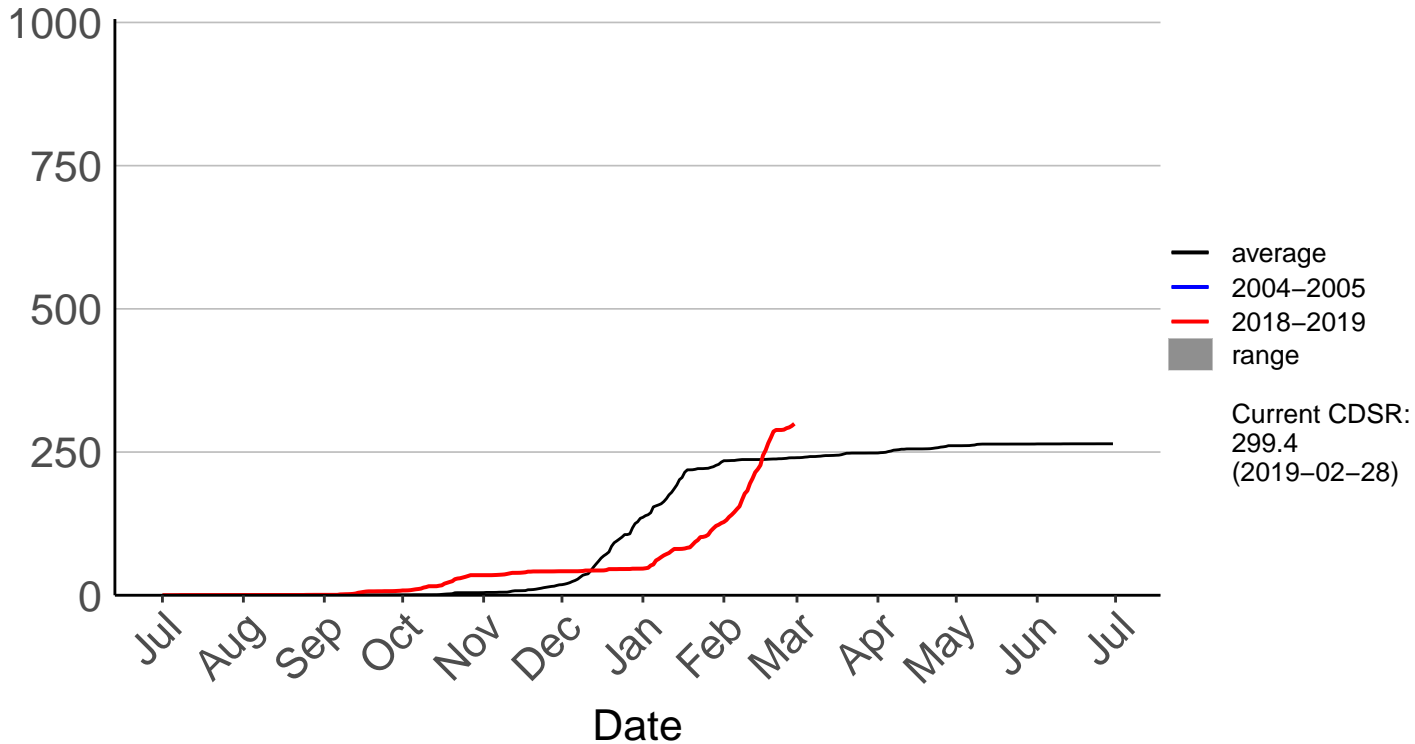

Galatea Raws

Cumulative Fire Severity Rating

- average
- 2004-2005
- 2018-2019
- range

Current CDSR:
151.8
(2019-02-28)

Kawerau Raws

Cumulative Fire Severity Rating

- average
- 2004–2005
- 2018–2019
- range

Current CDSR:
347.7
(2019-02-28)

Minden Raws

Cumulative Fire Severity Rating

Opotiki Raws

Cumulative Fire Severity Rating

Rotoehu Raws

Cumulative Fire Severity Rating

- average
- 2004–2005
- 2018–2019
- range

Current CDSR:
496.6
(2019-02-28)

Rotorua Aero Aws

Cumulative Fire Severity Rating

- average
- 2004–2005
- 2018–2019
- range

Current CDSR:
217.8
(2019-02-28)

Rotorua Raws

Cumulative Fire Severity Rating

Tauranga Aero SYNOP

Cumulative Fire Severity Rating

- average
- 2004–2005
- 2018–2019
- range

Current CDSR:
556.5
(2019-02-28)

Tauranga Raws

Cumulative Fire Severity Rating

Te Puke Ews

Cumulative Fire Severity Rating

TECT All Terrain Park Raws