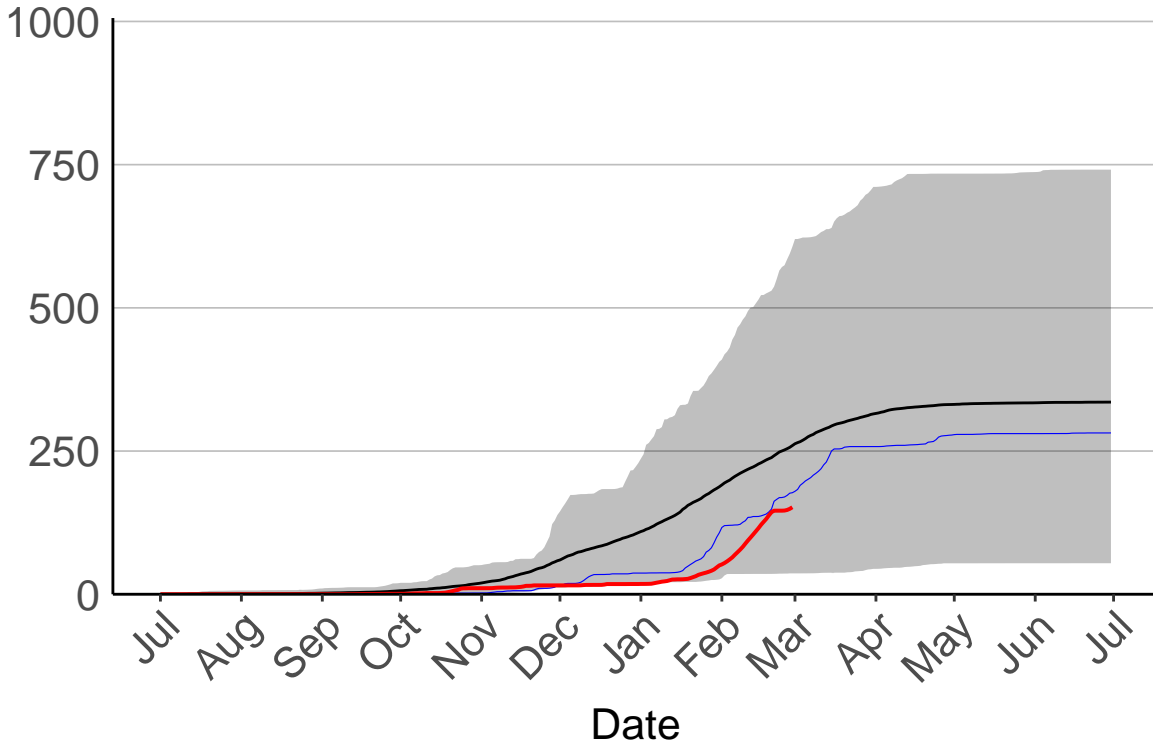

Galatea Raws

Cumulative Fire Severity Rating

- average
- 2004-2005
- 2018-2019
- range

Current CDSR:
151.8
(2019-02-28)

Kawerau Raws

Cumulative Fire Severity Rating

- average
- 2004–2005
- 2018–2019
- range

Current CDSR:
347.7
(2019-02-28)

Minden Raws

Cumulative Fire Severity Rating

Opotiki Raws

Cumulative Fire Severity Rating

Rotoehu Raws

Cumulative Fire Severity Rating

- average
- 2004–2005
- 2018–2019
- range

Current CDSR:
496.6
(2019-02-28)

Rotorua Aero Aws

Cumulative Fire Severity Rating

- average
- 2004–2005
- 2018–2019
- range

Current CDSR:
217.8
(2019-02-28)

Rotorua Raws

Cumulative Fire Severity Rating

Tauranga Aero SYNOP

Cumulative Fire Severity Rating

- average
- 2004–2005
- 2018–2019
- range

Current CDSR:
556.5
(2019-02-28)

Tauranga Raws

Cumulative Fire Severity Rating

Te Puke Ews

Cumulative Fire Severity Rating

TECT All Terrain Park Raws