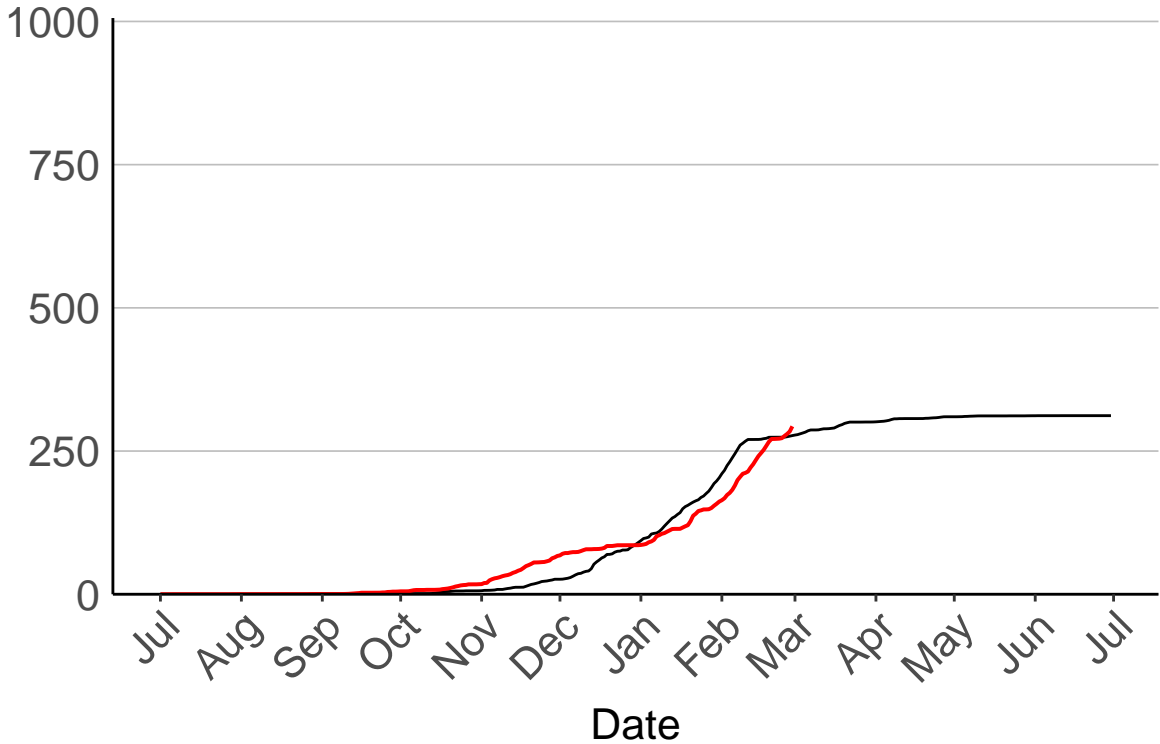

Jul Aug Sep Oct Nov Dec Jan Feb Mar Apr May Jun Jul

Date

- average
- 2004–2005
- 2018–2019
- range

Current CDSR:
219.5
(2019-02-28)

Waimana Raws

Cumulative Fire Severity Rating

- average
- 2004-2005
- 2018-2019
- range