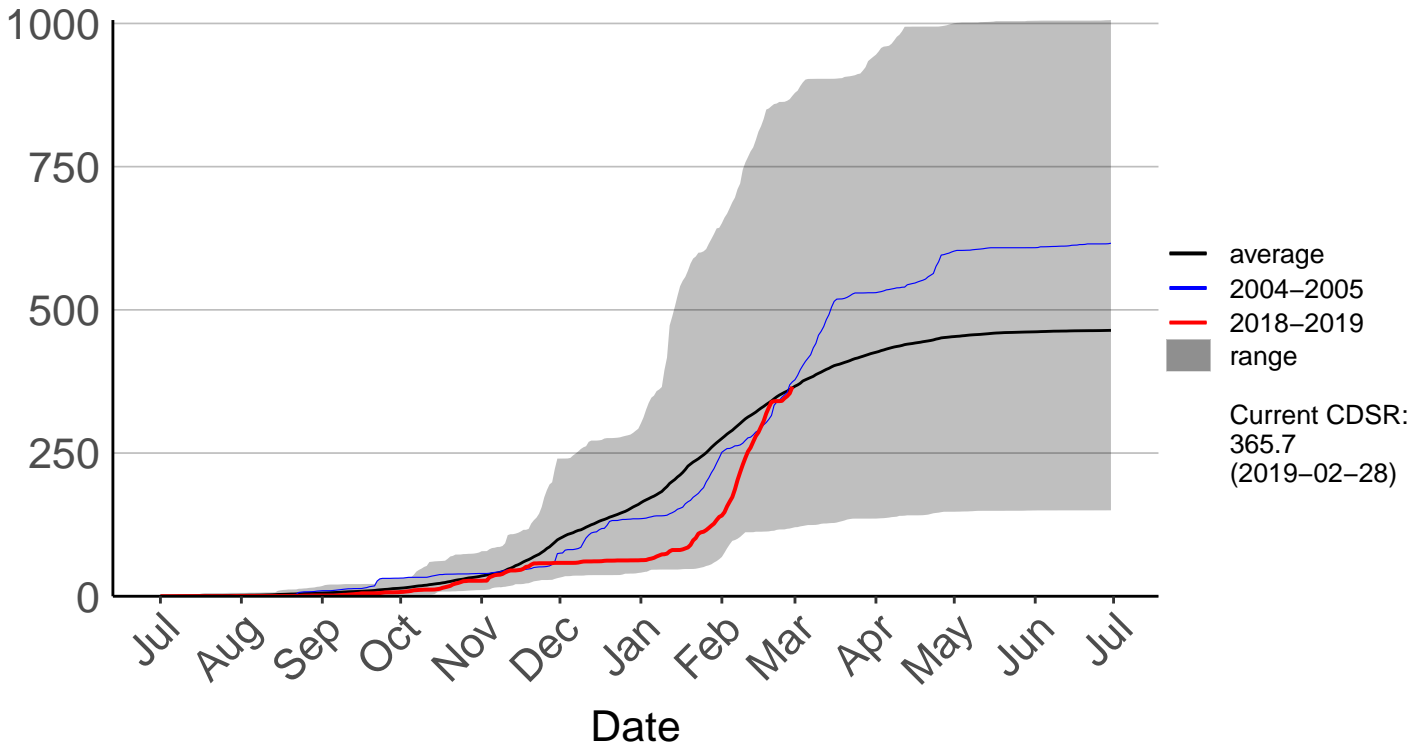

Whakatane Aero Aws

Cumulative Fire Severity Rating