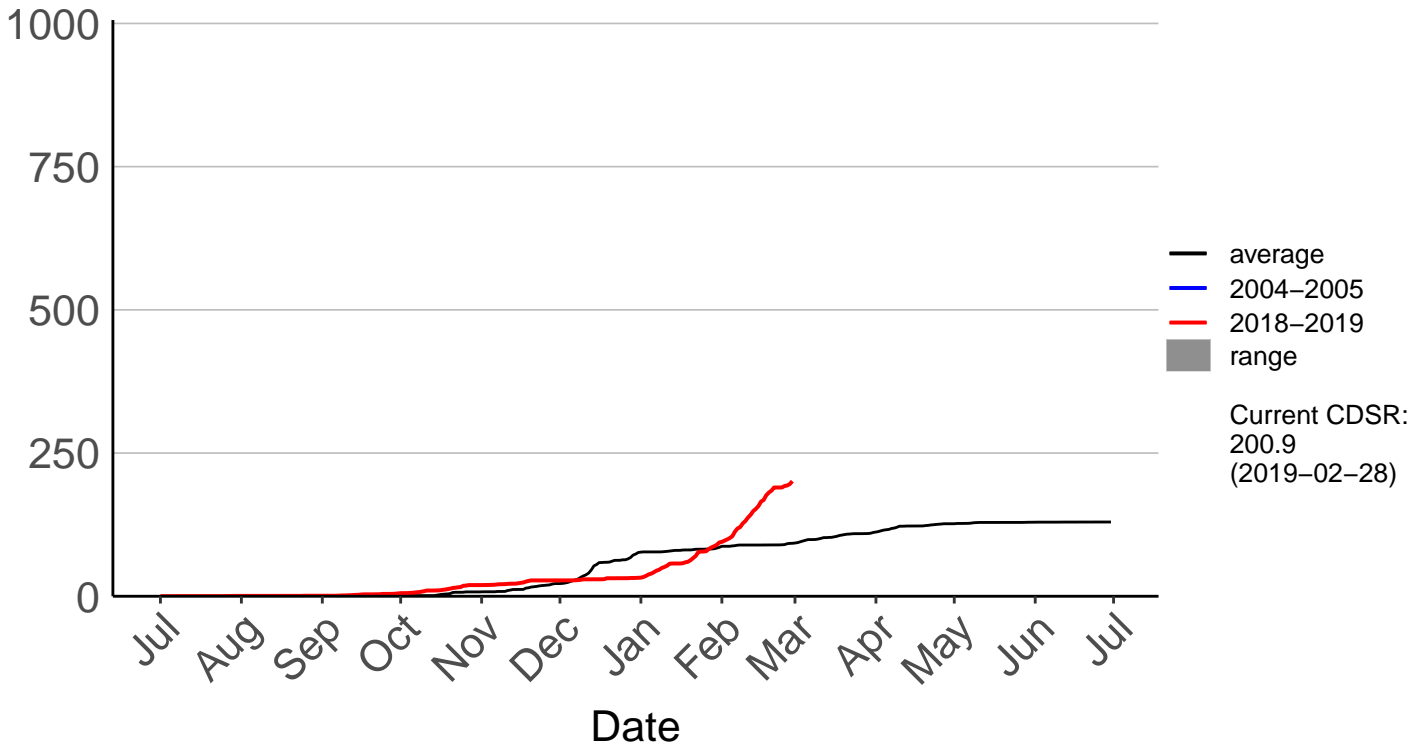

Galatea Raws

Cumulative Fire Severity Rating

- average
- 2004-2005
- 2018-2019
- range

Current CDSR:
151.8
(2019-02-28)

Kawerau Raws

Cumulative Fire Severity Rating

- average
- 2004–2005
- 2018–2019
- range

Current CDSR:
496.6
(2019-02-28)

Rotorua Aero Aws

Cumulative Fire Severity Rating

- average
- 2004–2005
- 2018–2019
- range

Current CDSR:
217.8
(2019-02-28)

Rotorua Raws

Cumulative Fire Severity Rating

Tauranga Aero SYNOP

Cumulative Fire Severity Rating

- average
- 2004–2005
- 2018–2019
- range

Current CDSR:
556.5
(2019-02-28)

Tauranga Raws

Cumulative Fire Severity Rating

Te Puke Ews

Cumulative Fire Severity Rating

TECT All Terrain Park Raws