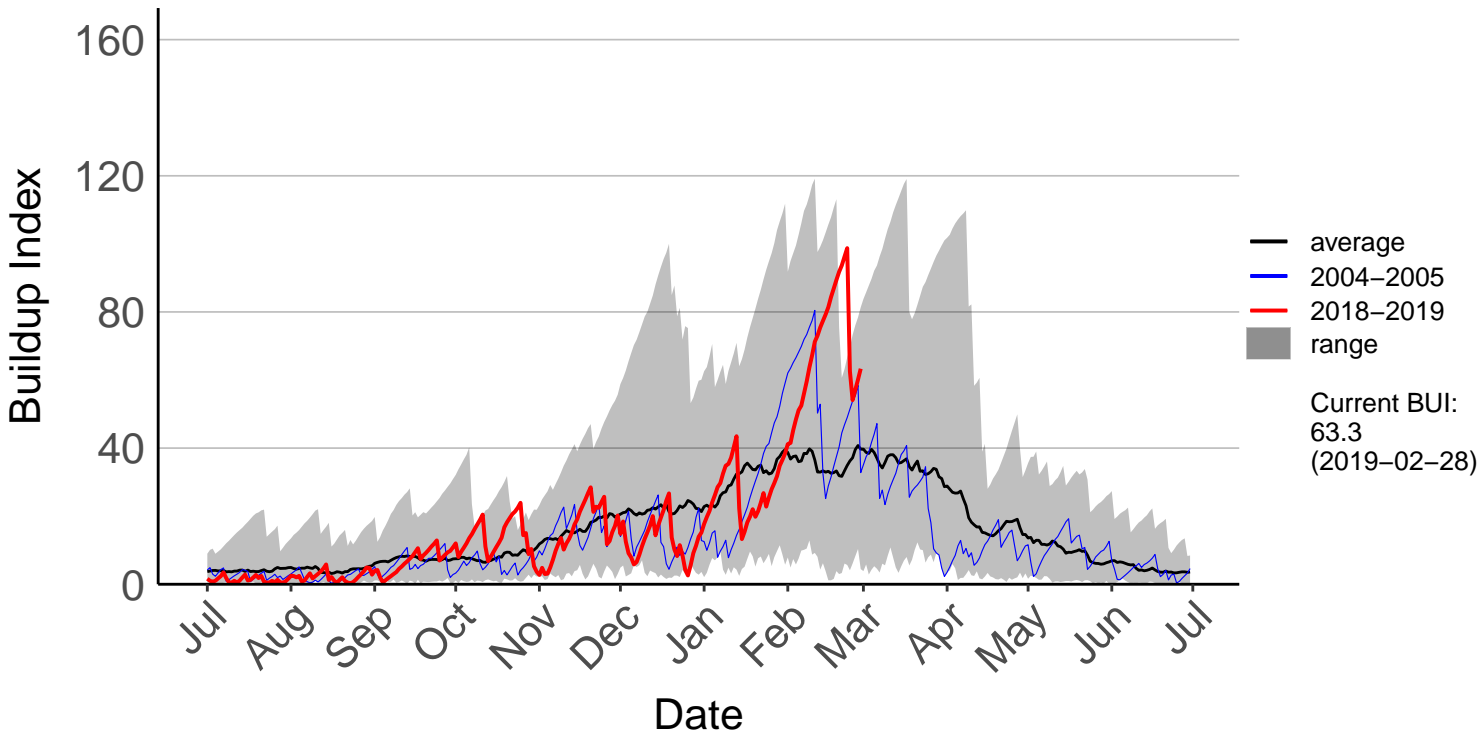

Wanganui Aws