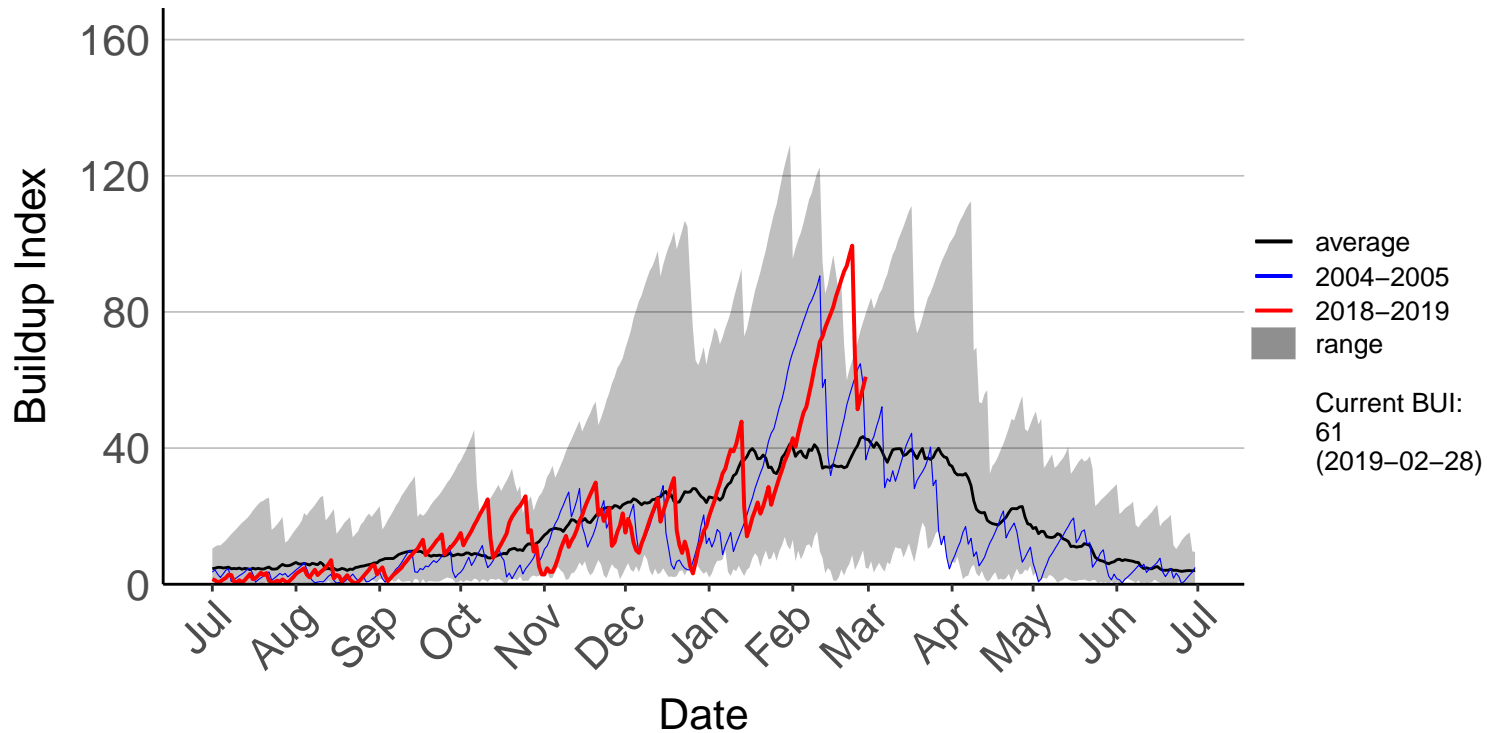

Wanganui, Spriggens Park Ews