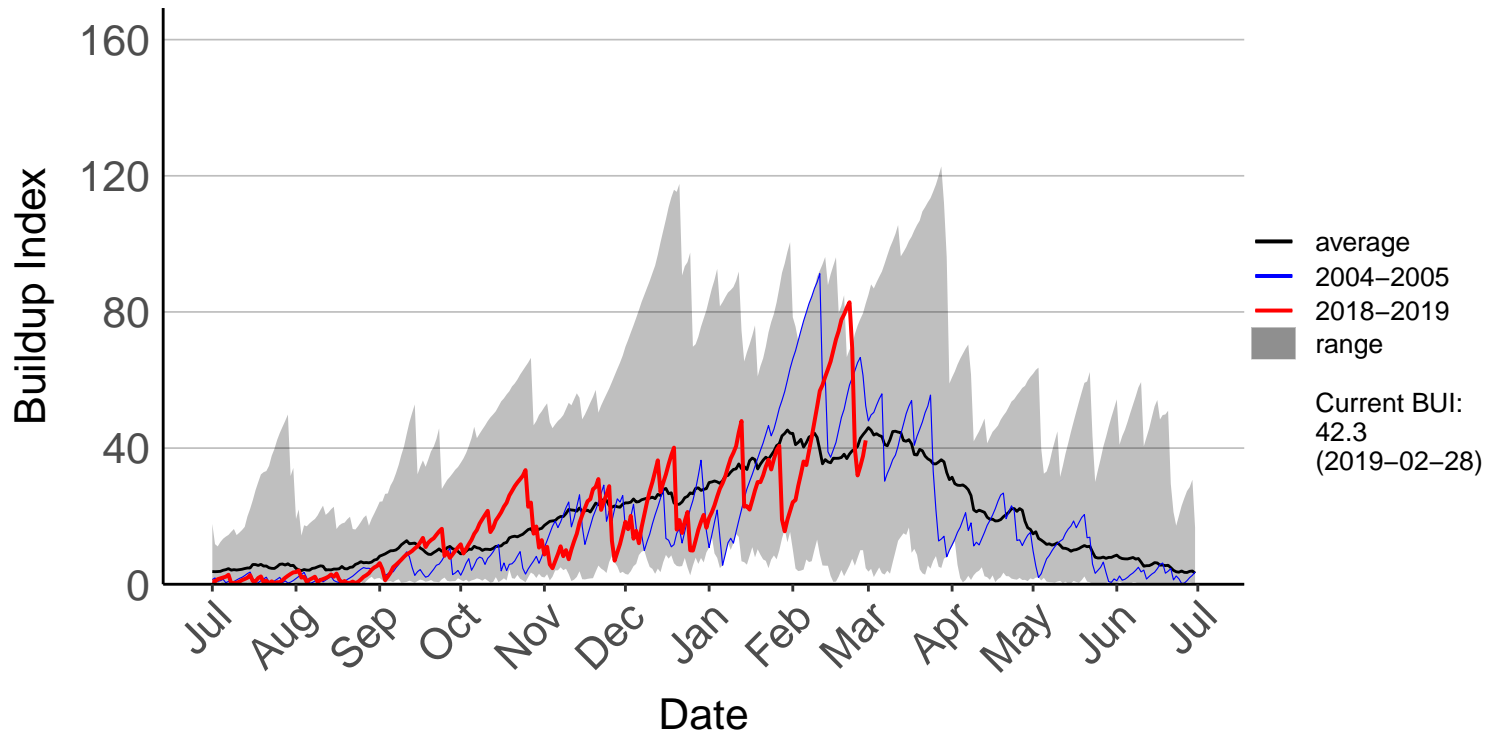

Waitarere Forest Raws