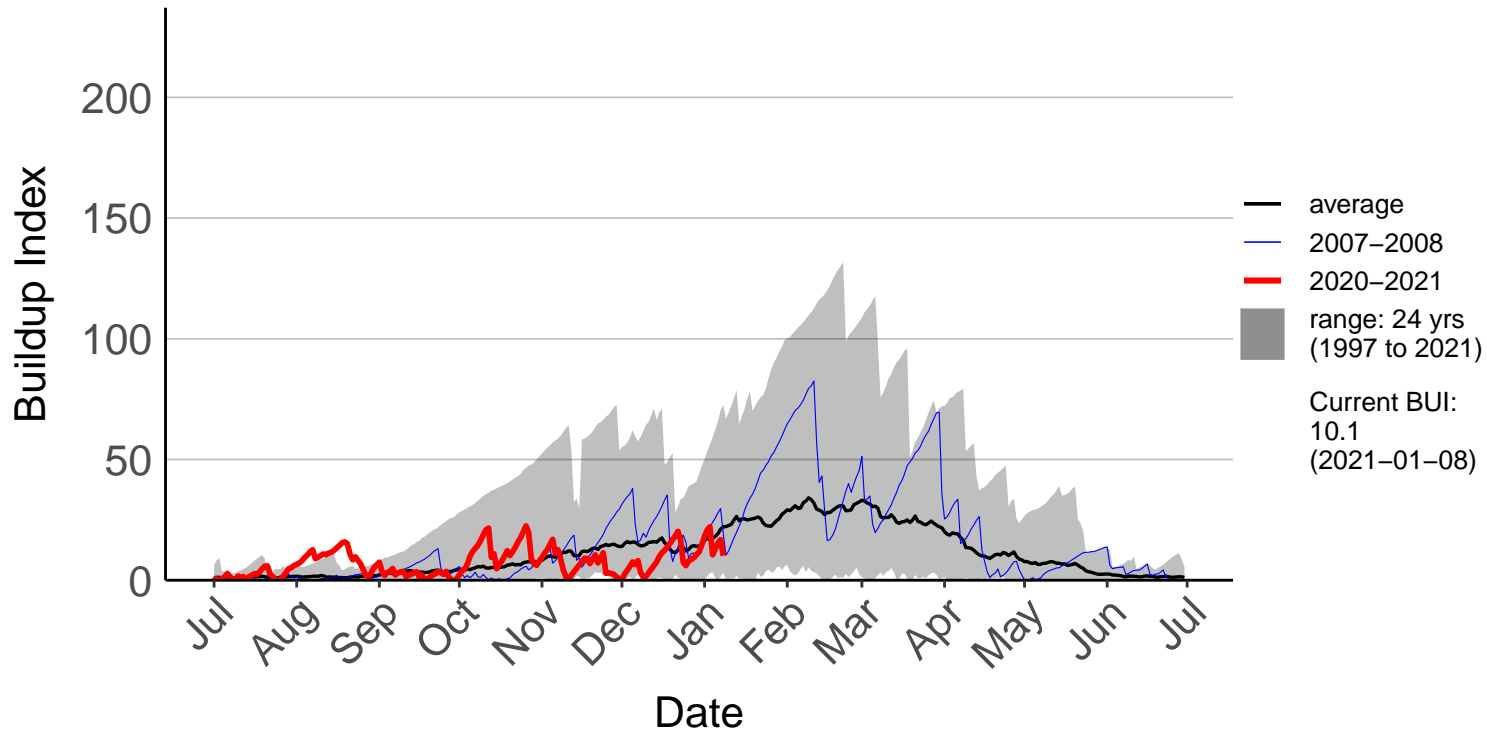

Levin Aws

Matarawa Raws

National Park Raws

Ngahere Park Raws

Ngamatea Raws

Pahiatua Ews

Palmerston North SYNOP

Paradise Valley Raws

Ranana Raws

Raumai Raws

Tapuae Raws

Tarn Track Raws

Three Kings Raws

Waimarino Forest Raws

Waione East Raws

Waione Raws – DISCONTINUED