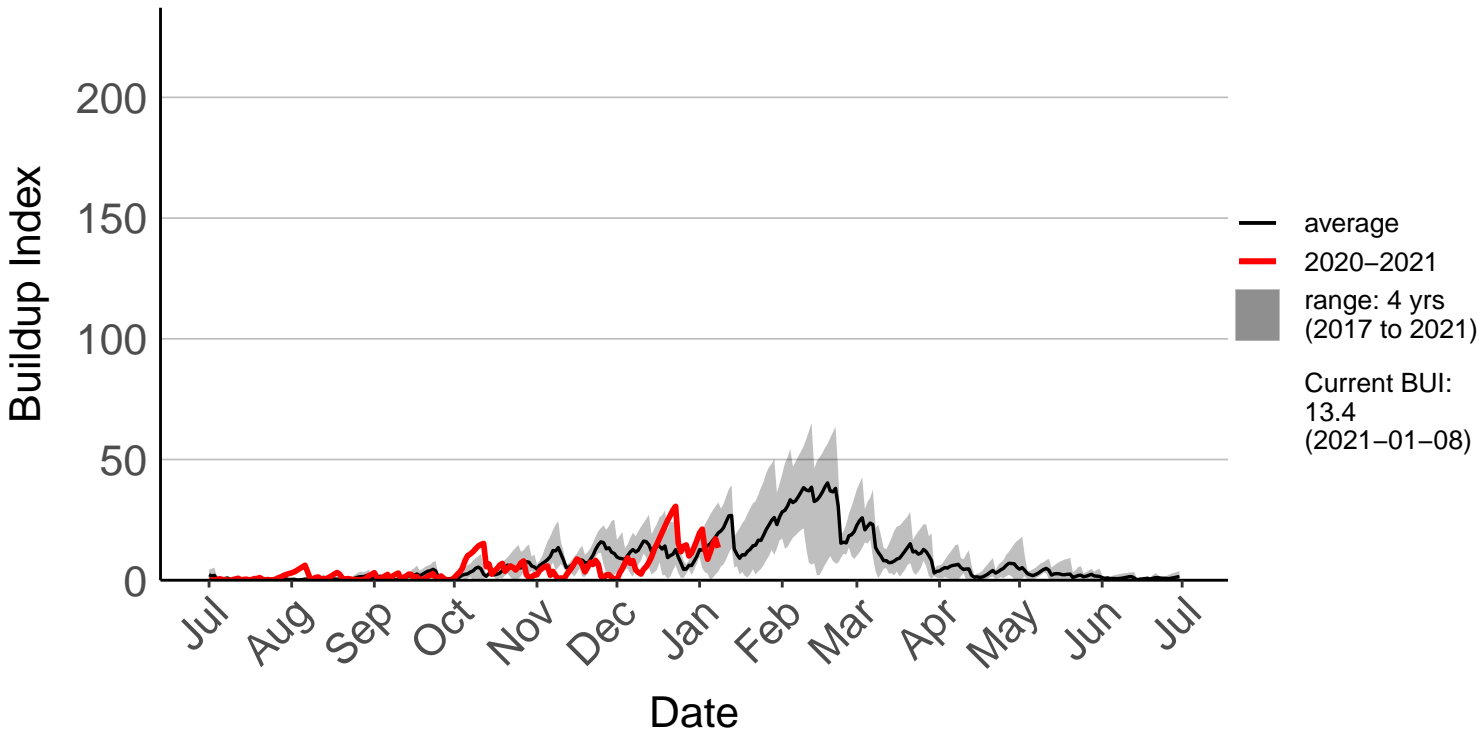

Ranana Raws

Raumai Raws

Tapuae Raws

Tarn Track Raws

Three Kings Raws

Waimarino Forest Raws

Waione East Raws

Waione Raws – DISCONTINUED