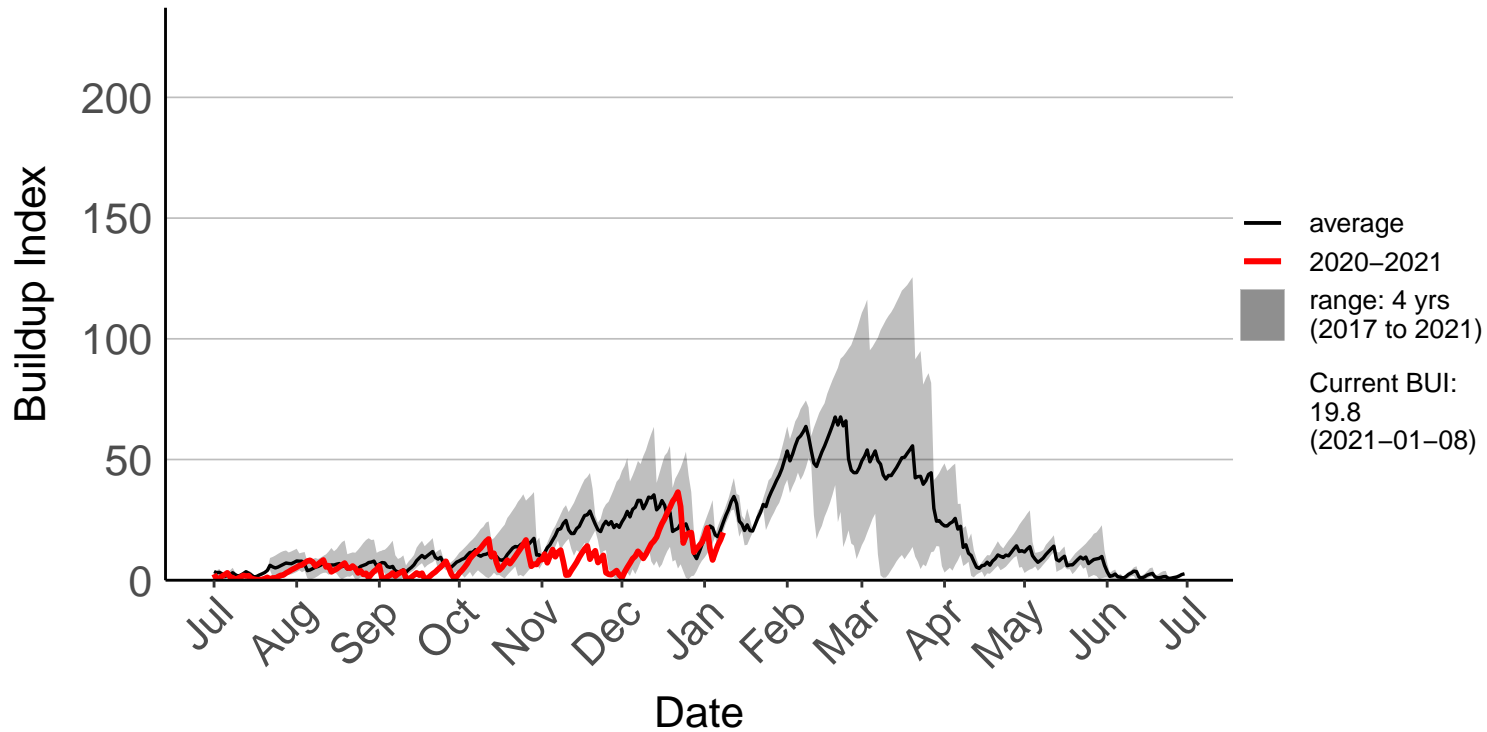

Ranana Raws

Raumai Raws

Tapuae Raws

Tarn Track Raws

Three Kings Raws

Waimarino Forest Raws

Waione East Raws

Waione Raws – DISCONTINUED