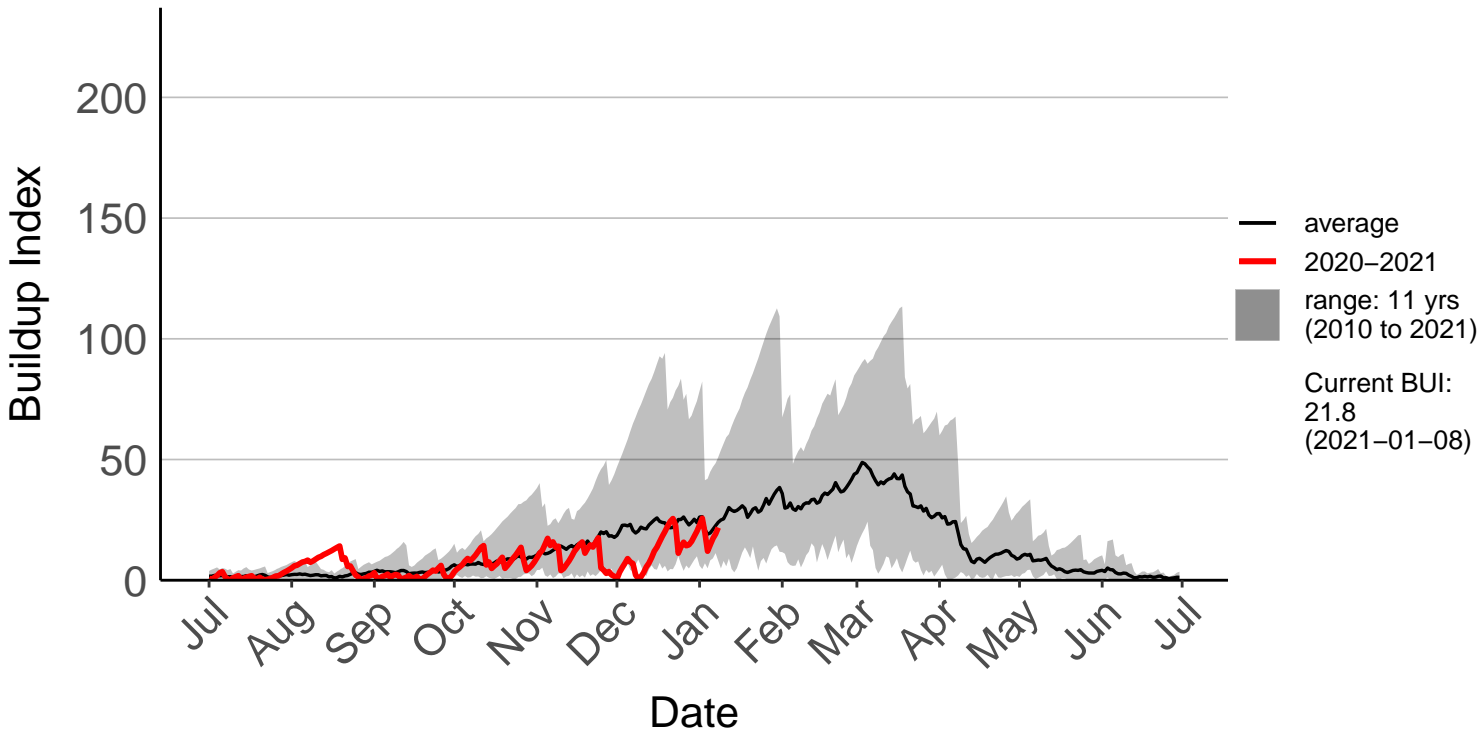

Pahiatua Ews