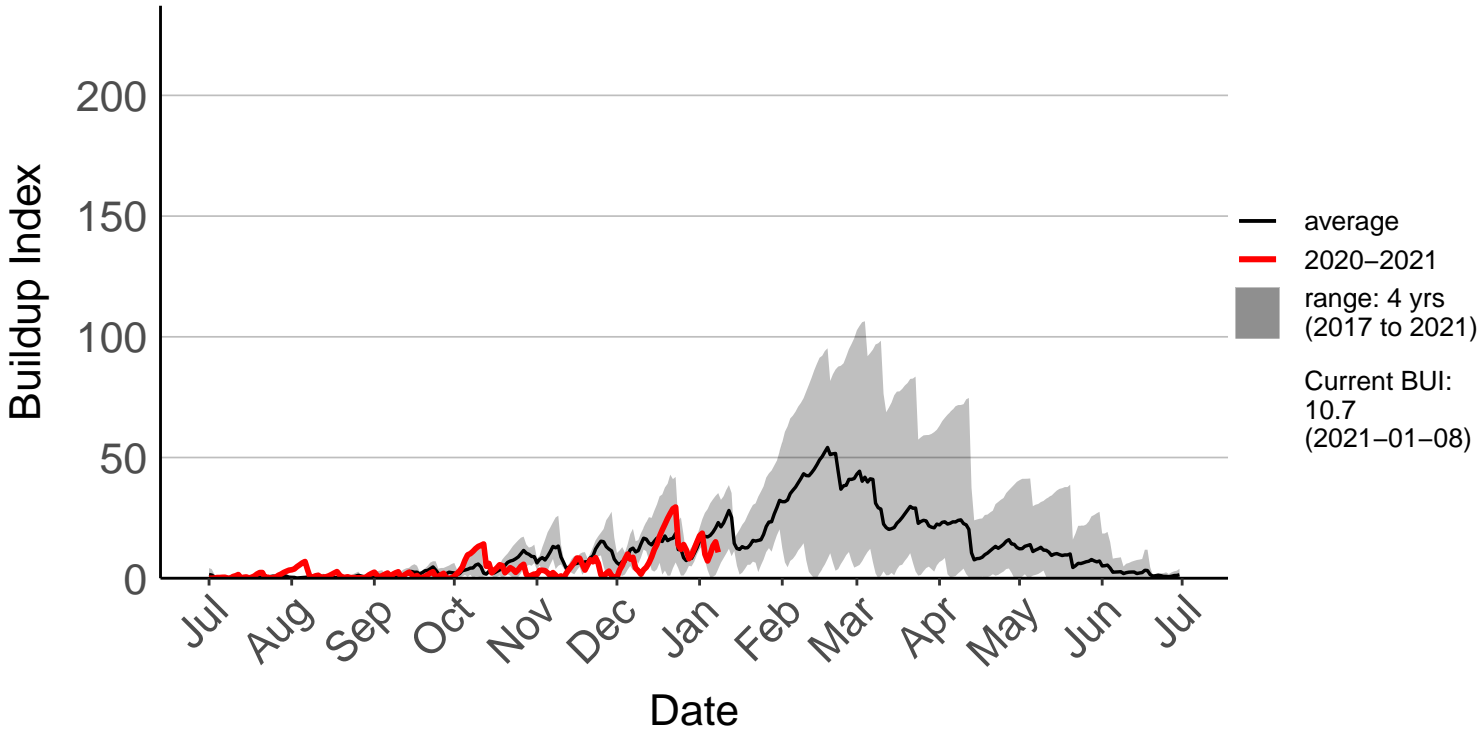

Ranana Raws

Raumai Raws

Tapuae Raws

Tarn Track Raws

Three Kings Raws

Waimarino Forest Raws

Waione East Raws

Waione Raws – DISCONTINUED