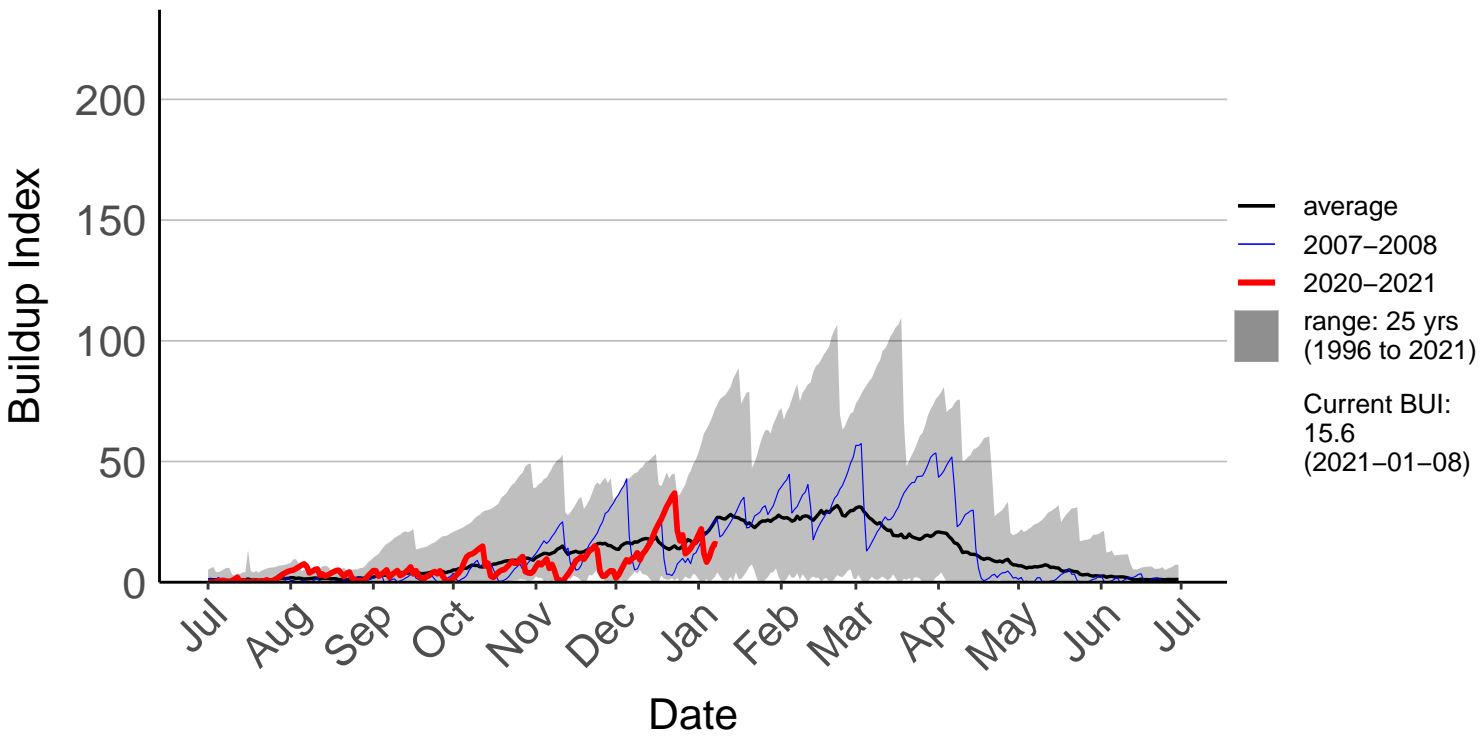

Levin Aws

Matarawa Raws

National Park Raws

Ngahere Park Raws

Ngamatea Raws

Pahiatua Ews

Palmerston North SYNOP

Paradise Valley Raws

Ranana Raws

Raumai Raws

Tapuae Raws

Tarn Track Raws

Three Kings Raws

Waimarino Forest Raws

Waione East Raws

Waione Raws – DISCONTINUED