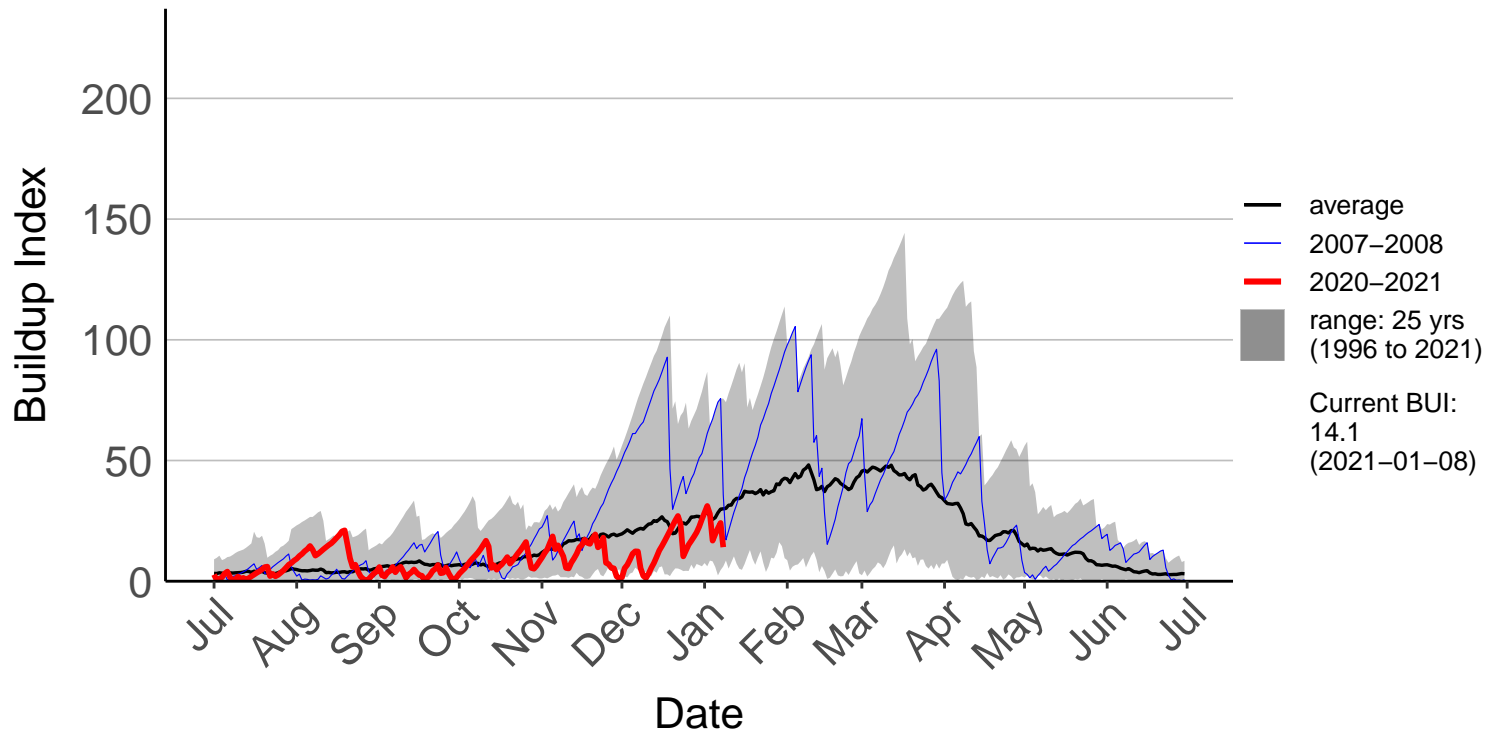

Levin Aws

Matarawa Raws

National Park Raws

Ngahere Park Raws

Ngamatea Raws

Pahiatua Ews

Palmerston North SYNOP

Paradise Valley Raws

Ranana Raws

Raumai Raws

Tapuae Raws

Tarn Track Raws

Three Kings Raws

Waimarino Forest Raws

Waione East Raws

Waione Raws – DISCONTINUED