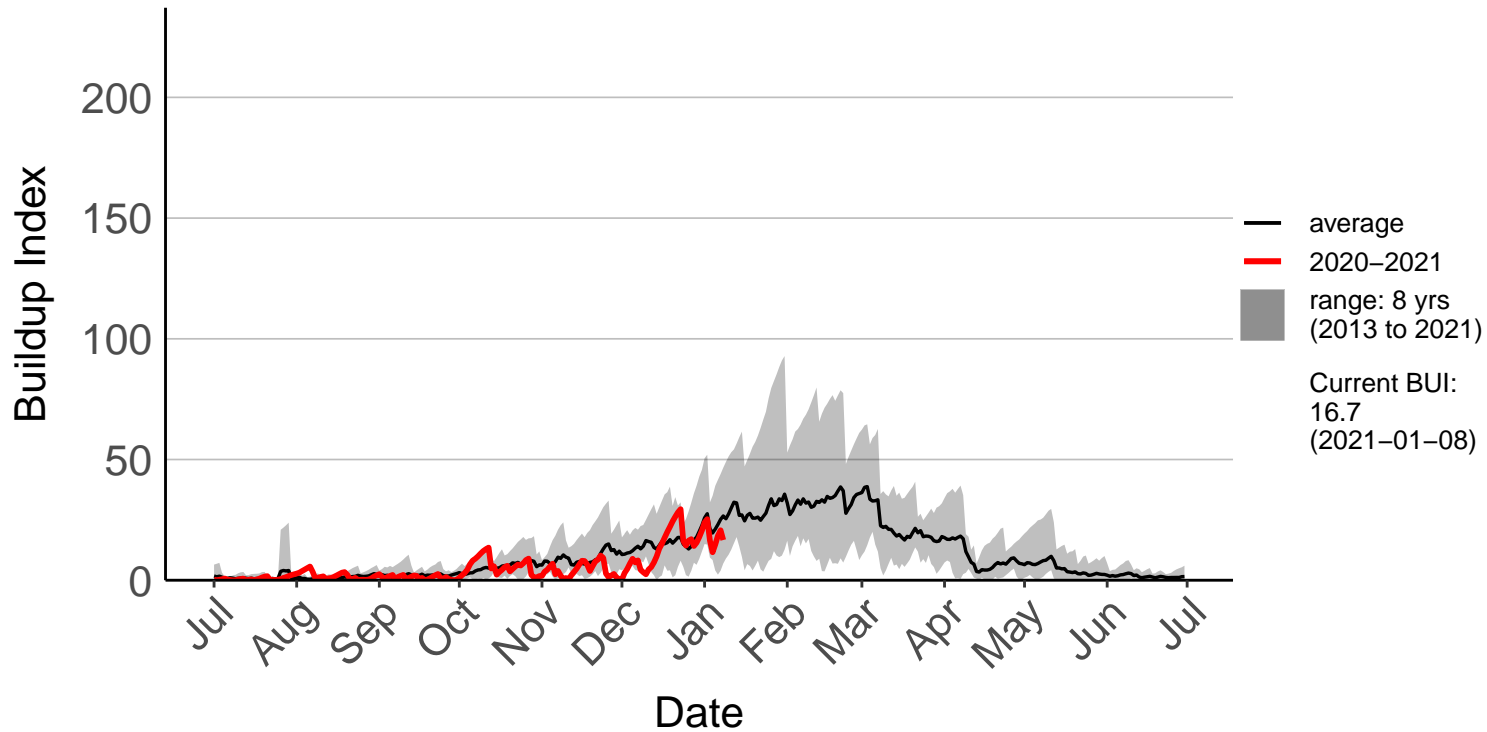

Waiouru Airstrip Aws