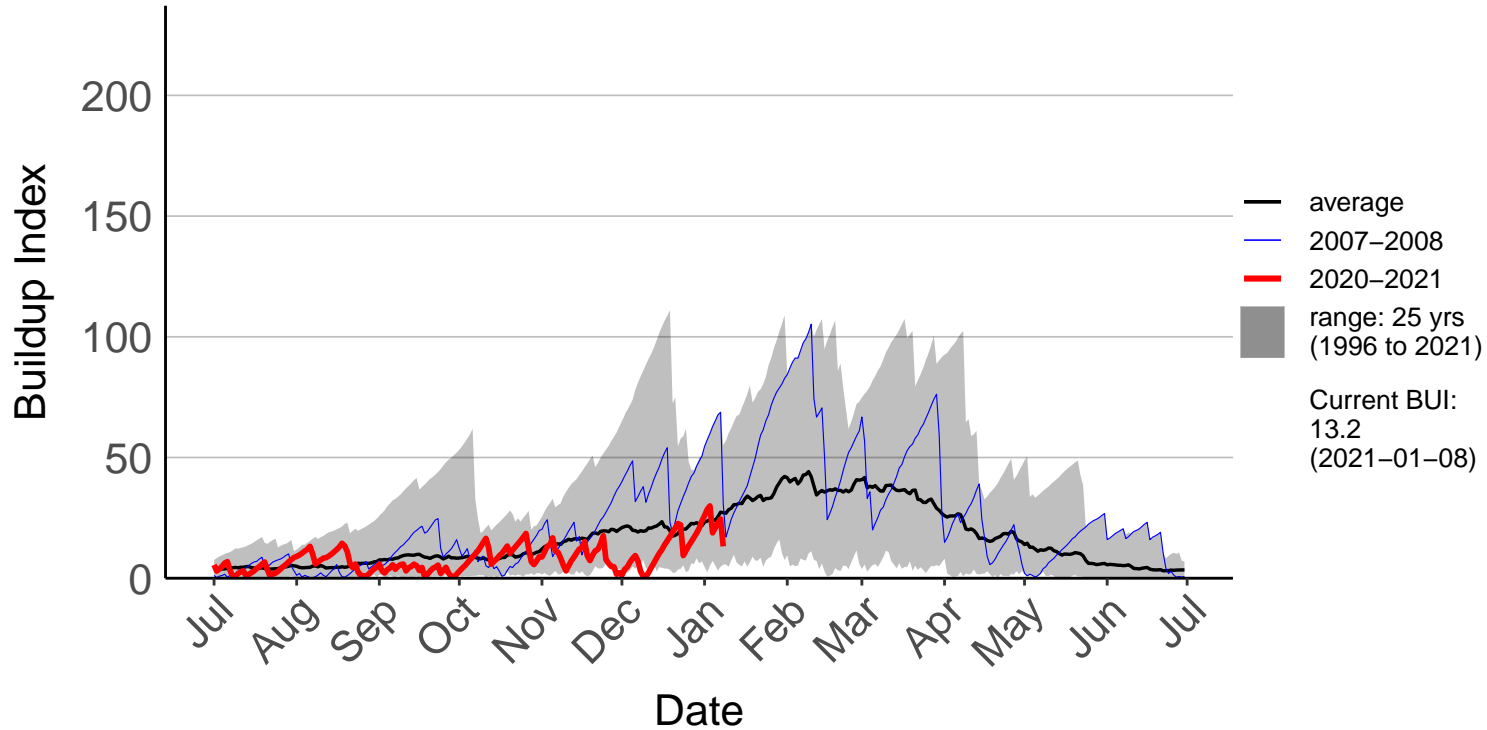

Levin Aws

Matarawa Raws

National Park Raws

Ngahere Park Raws

Ngamatea Raws

Pahiatua Ews

Palmerston North SYNOP

Paradise Valley Raws

Ranana Raws

Raumai Raws

Tapuae Raws

Tarn Track Raws

Three Kings Raws

Waimarino Forest Raws

Waione East Raws

Waione Raws – DISCONTINUED