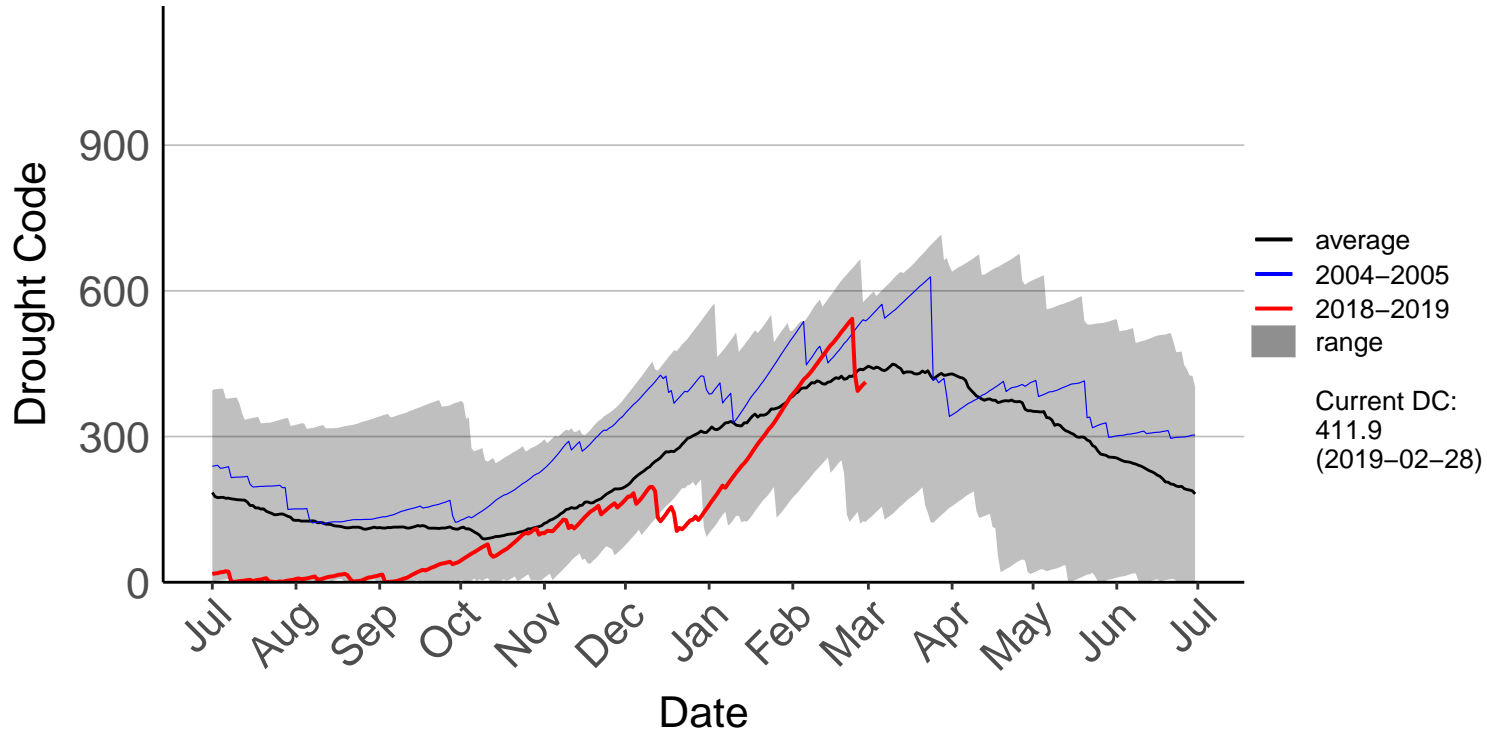

Awatere Valley, Dashwood Raws

Blenheim Aero Aws

Cape Campbell SYNOP

Glenveigh Kaikoura Raws

Kaikoura SYNOP

Kenepuru Head Raws

Koromiko Raws

Landsdowne Raws

Lower Wairau Raws

Mid Awatere Valley Raws

Molesworth Raws

Onamalutu Raws

Opua Bay Raws – DISCONTINUED

Pudding Hill Raws

Rai Valley Raws

Tor Darroch Raws