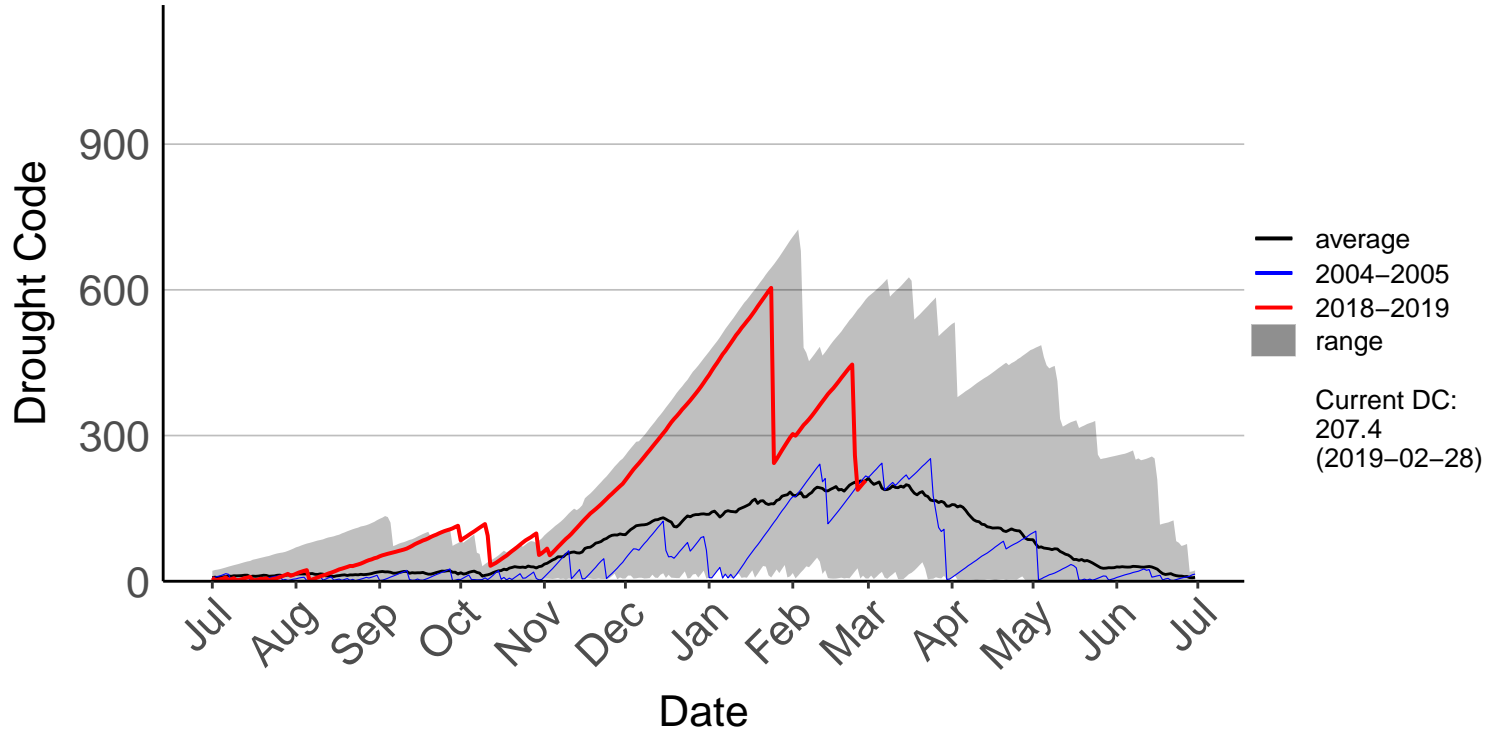

Awatere Valley, Dashwood Raws

Blenheim Aero Aws

Cape Campbell SYNOP

Glenveigh Kaikoura Raws

Kaikoura SYNOP

Kenepuru Head Raws

Koromiko Raws

Landsdowne Raws

Lower Wairau Raws

Mid Awatere Valley Raws

Molesworth Raws

Onamalutu Raws

Opua Bay Raws – DISCONTINUED

Pudding Hill Raws

Rai Valley Raws

Tor Darroch Raws