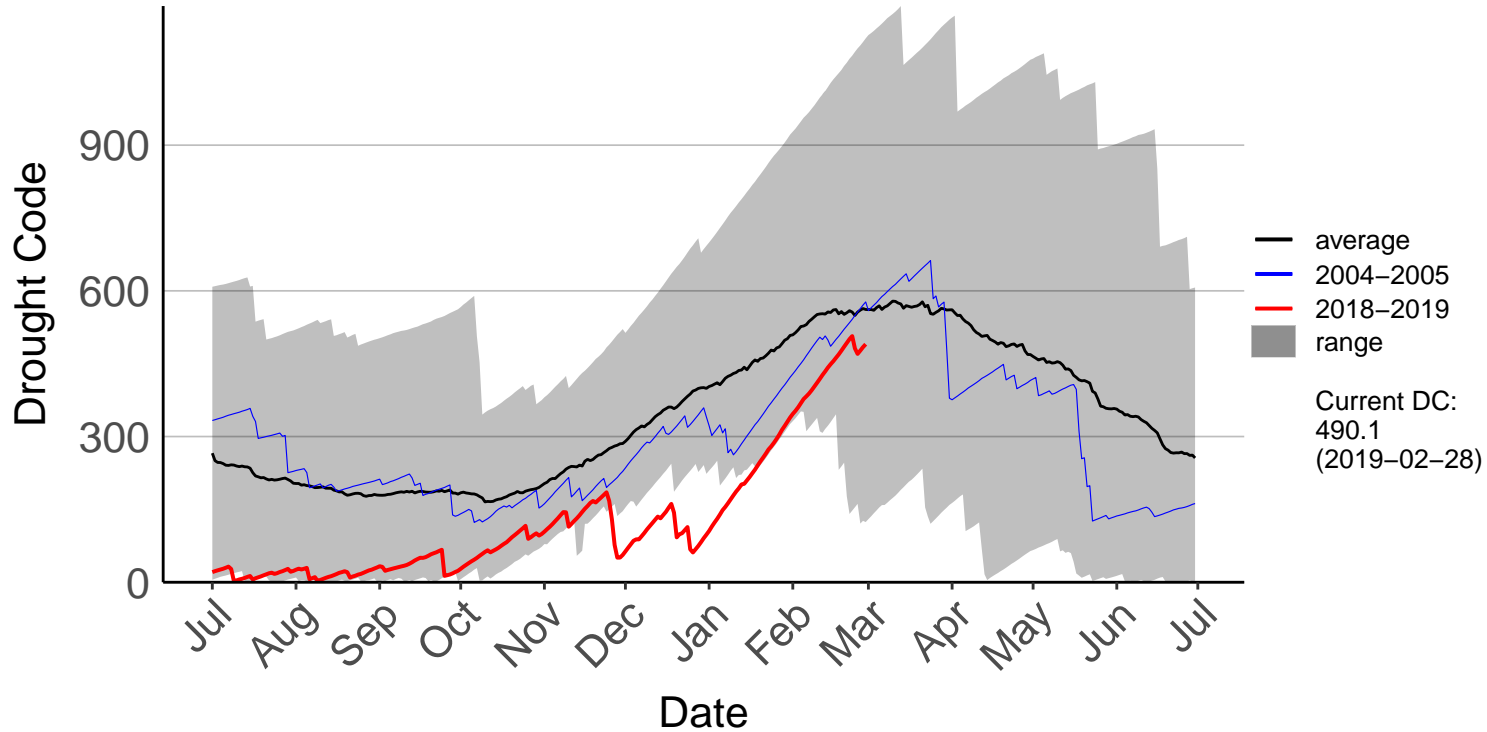

Awatere Valley, Dashwood Raws

Blenheim Aero Aws

Cape Campbell SYNOP

Glenveigh Kaikoura Raws

Kaikoura SYNOP

Kenepuru Head Raws

Koromiko Raws

Landsdowne Raws

Lower Wairau Raws

Mid Awatere Valley Raws

Molesworth Raws

Onamalutu Raws

Opua Bay Raws – DISCONTINUED

Pudding Hill Raws

Rai Valley Raws

Tor Darroch Raws