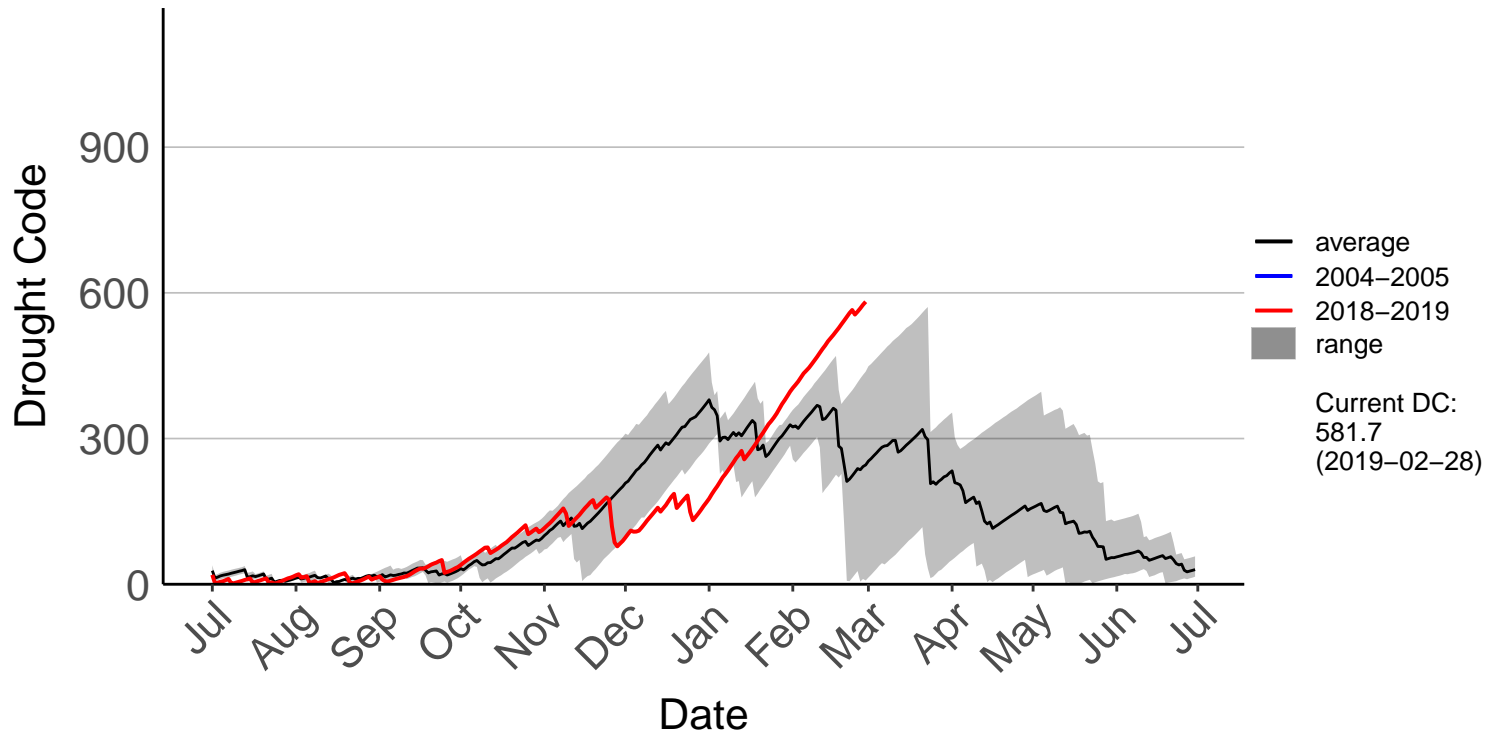

Awatere Valley, Dashwood Raws

Blenheim Aero Aws

Cape Campbell SYNOP

Glenveigh Kaikoura Raws

Kaikoura SYNOP

Kenepuru Head Raws

Koromiko Raws

Landsdowne Raws

Lower Wairau Raws

Mid Awatere Valley Raws

Molesworth Raws

Onamalutu Raws

Opua Bay Raws – DISCONTINUED

Pudding Hill Raws

Rai Valley Raws

Tor Darroch Raws