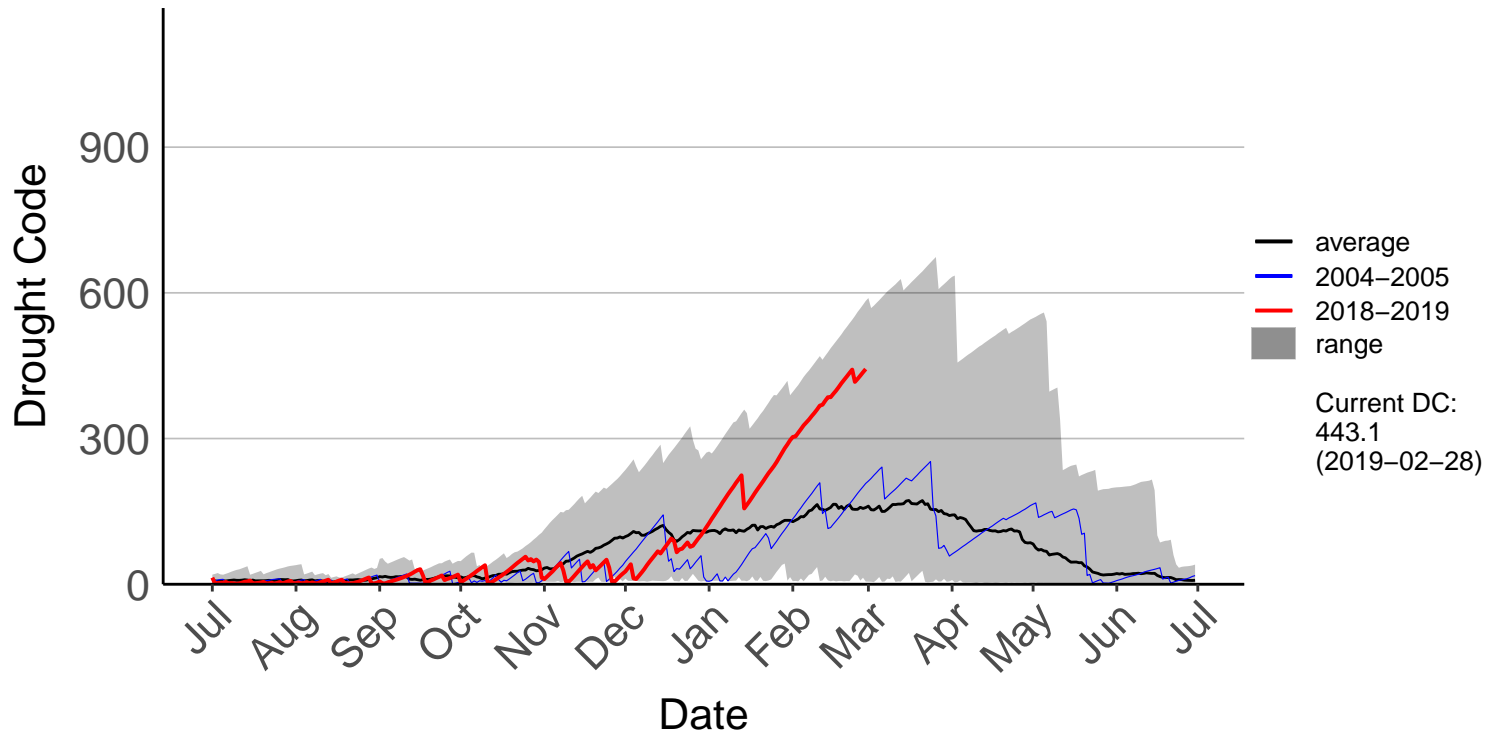

Lower Wairau Raws

Mid Awatere Valley Raws

Molesworth Raws

Onamalutu Raws

Opua Bay Raws – DISCONTINUED

Pudding Hill Raws

Rai Valley Raws

Tor Darroch Raws