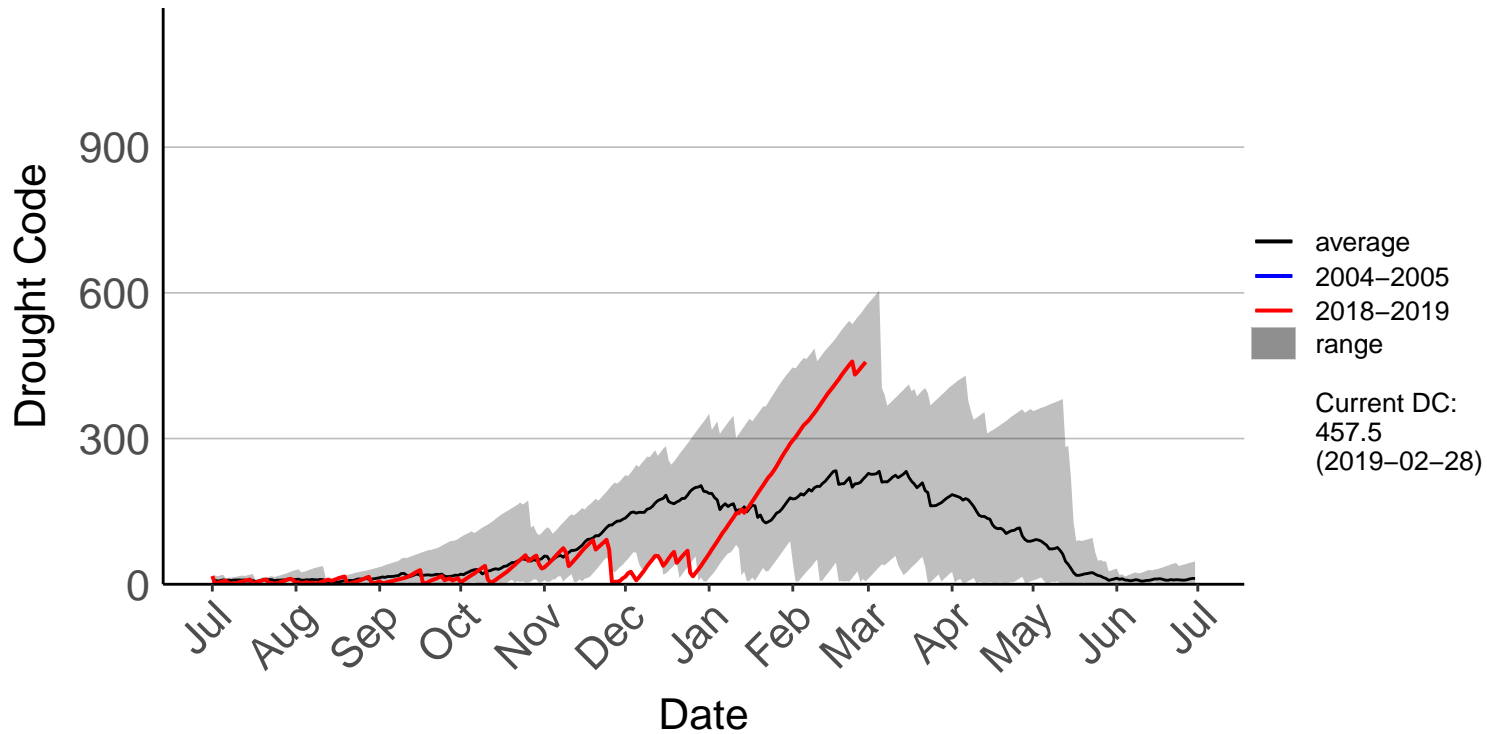

Lower Wairau Raws

Mid Awatere Valley Raws

Molesworth Raws

Onamalutu Raws

Opua Bay Raws – DISCONTINUED

Pudding Hill Raws

Rai Valley Raws

Tor Darroch Raws