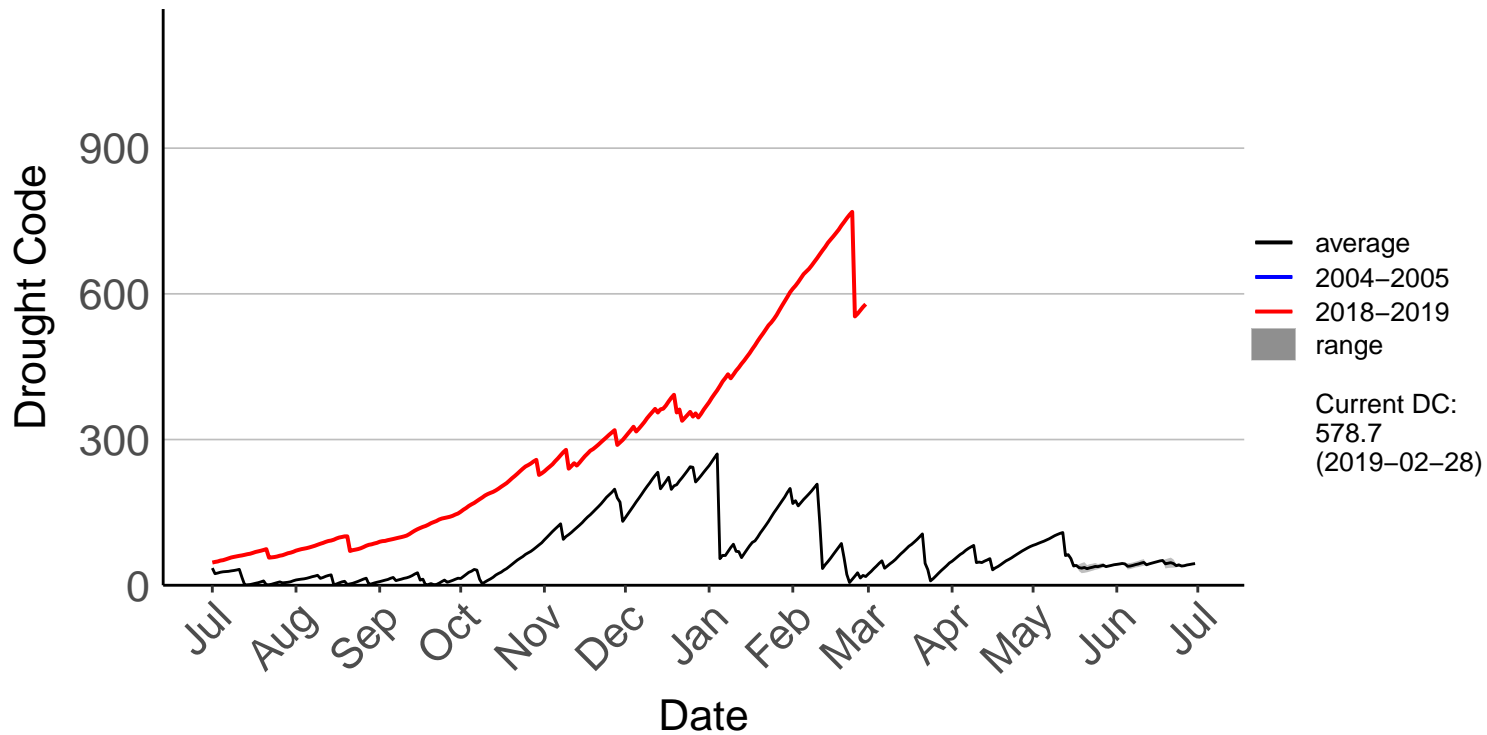

Awatere Valley, Dashwood Raws

Blenheim Aero Aws

Cape Campbell SYNOP

Glenveigh Kaikoura Raws

Kaikoura SYNOP

Kenepuru Head Raws

Koromiko Raws

Landsdowne Raws

Lower Wairau Raws

Mid Awatere Valley Raws

Molesworth Raws

Onamalutu Raws

Opua Bay Raws – DISCONTINUED

Pudding Hill Raws

Rai Valley Raws

Tor Darroch Raws