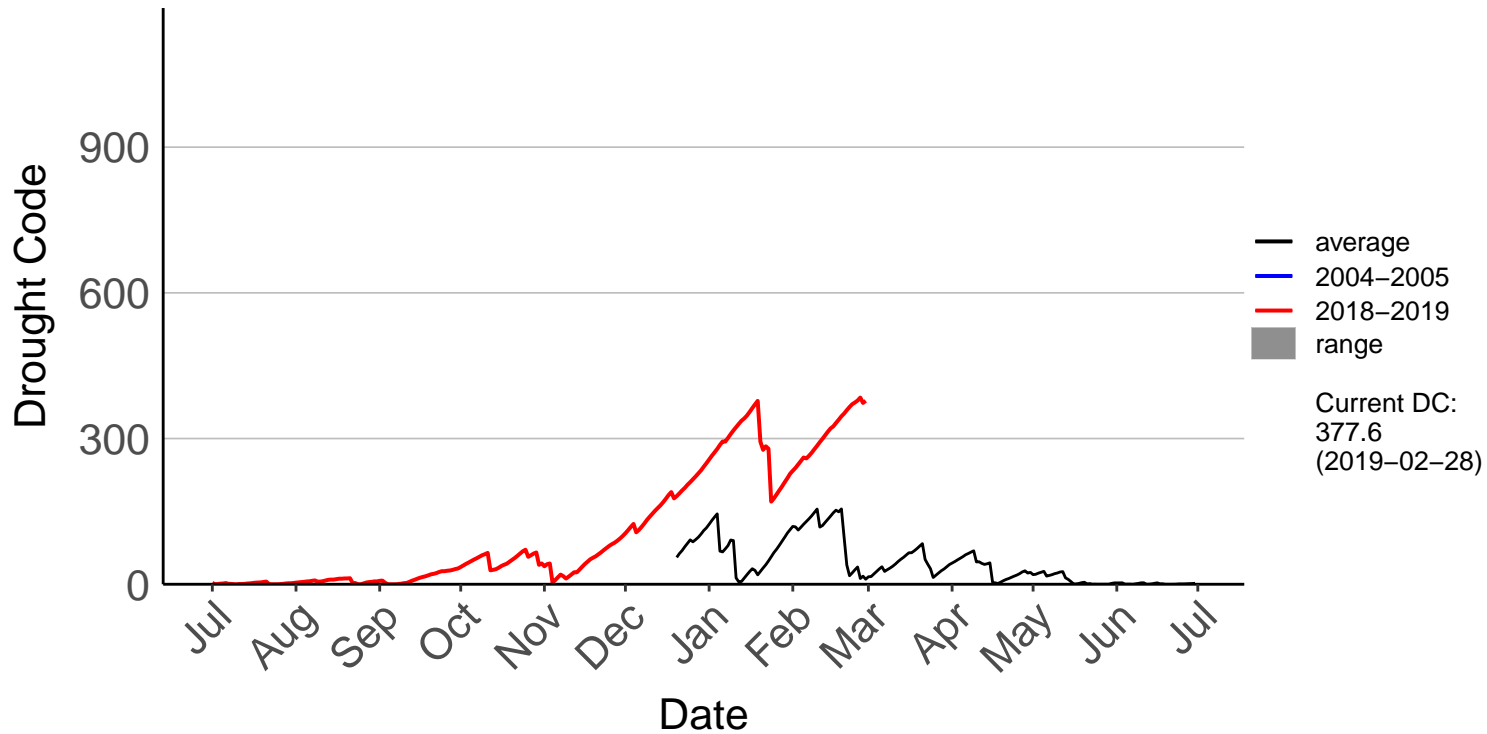

Lower Wairau Raws

Mid Awatere Valley Raws

Molesworth Raws

Onamalutu Raws

Opua Bay Raws – DISCONTINUED

Pudding Hill Raws

Rai Valley Raws

Tor Darroch Raws