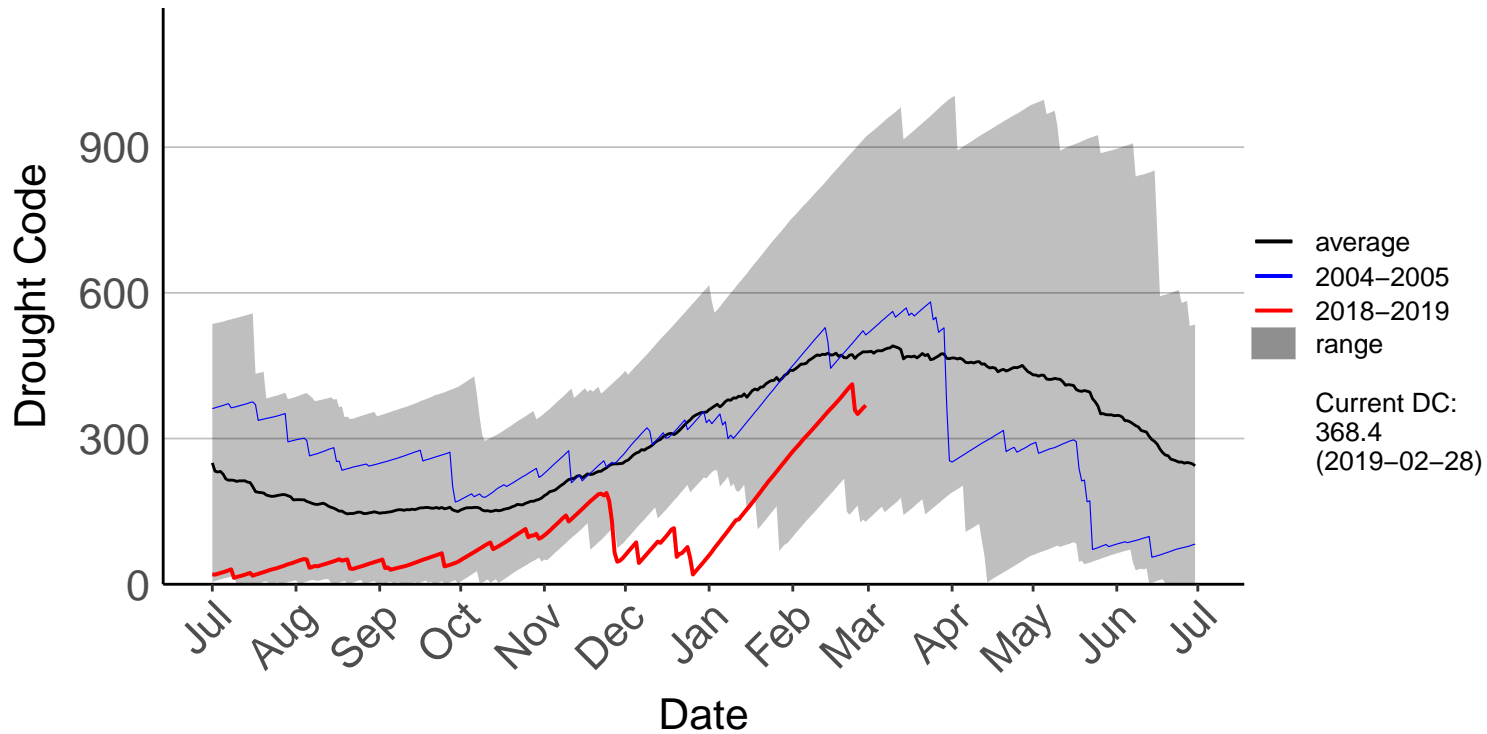

Awatere Valley, Dashwood Raws

Blenheim Aero Aws

Cape Campbell SYNOP

Glenveigh Kaikoura Raws

Kaikoura SYNOP

Kenepuru Head Raws

Koromiko Raws

Landsdowne Raws

Lower Wairau Raws

Mid Awatere Valley Raws

Molesworth Raws

Onamalutu Raws

Opua Bay Raws – DISCONTINUED

Pudding Hill Raws

Rai Valley Raws

Tor Darroch Raws