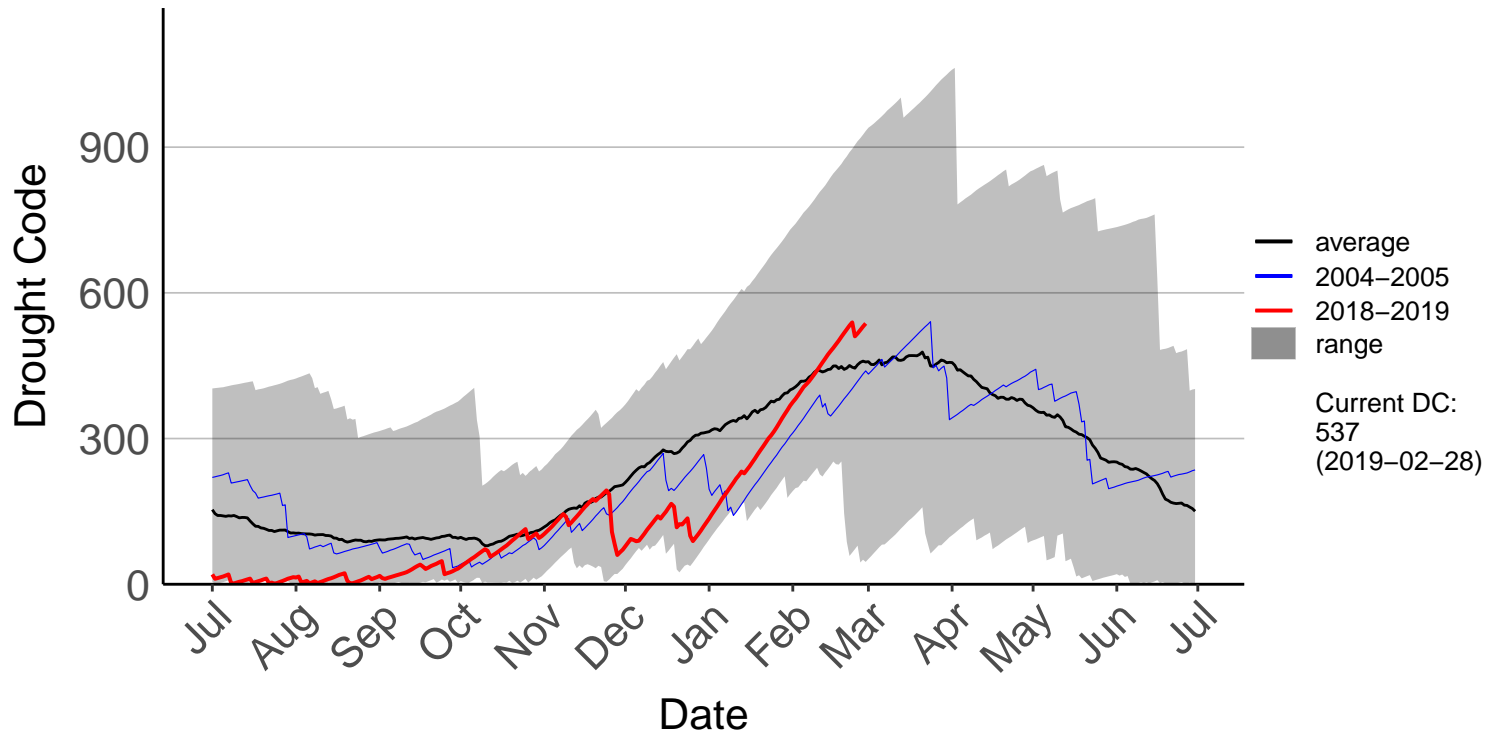

Awatere Valley, Dashwood Raws

Blenheim Aero Aws

Cape Campbell SYNOP

Glenveigh Kaikoura Raws

Kaikoura SYNOP

Kenepuru Head Raws

Koromiko Raws

Landsdowne Raws

Lower Wairau Raws

Mid Awatere Valley Raws

Molesworth Raws

Onamalutu Raws

Opua Bay Raws – DISCONTINUED

Pudding Hill Raws

Rai Valley Raws

Tor Darroch Raws