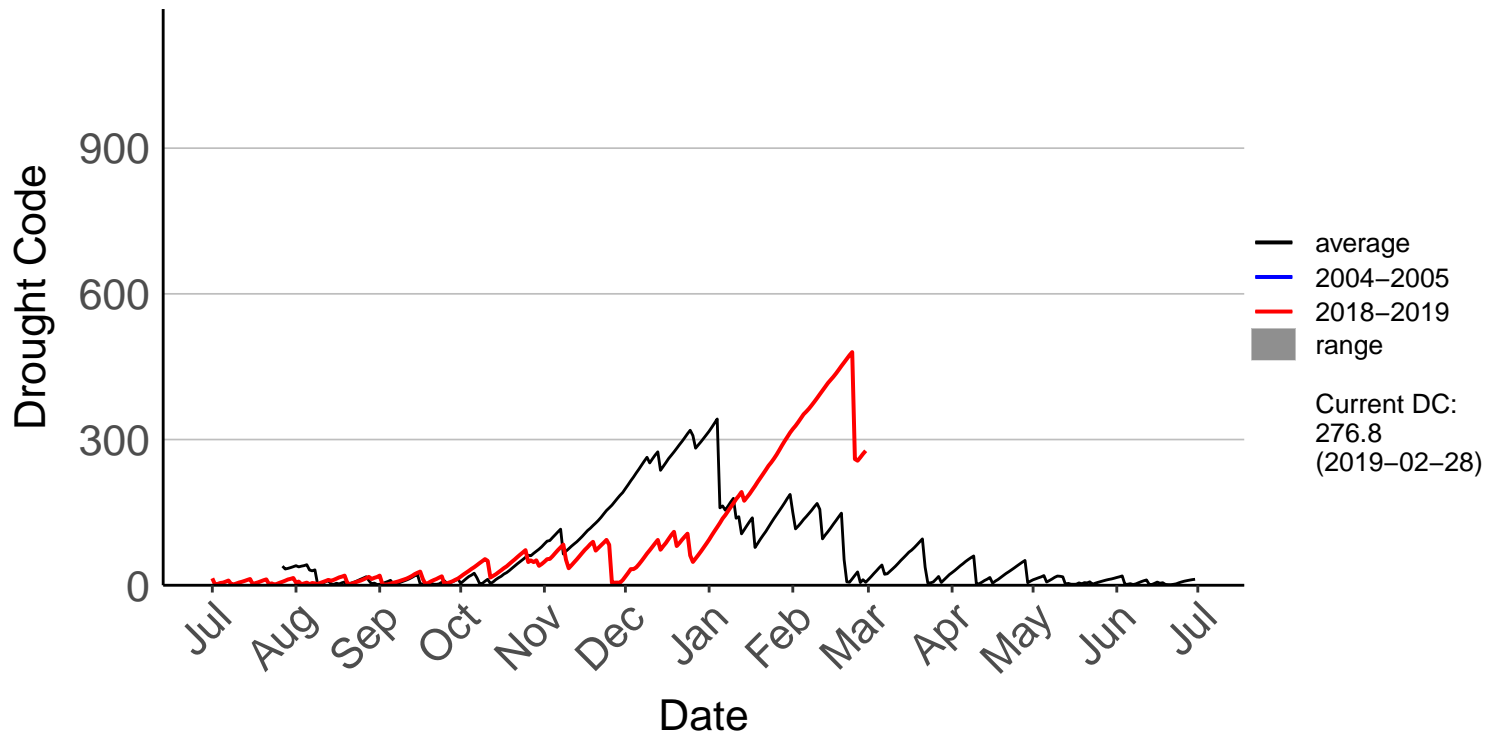

Awatere Valley, Dashwood Raws

Blenheim Aero Aws

Cape Campbell SYNOP

Glenveigh Kaikoura Raws

Kaikoura SYNOP

Kenepuru Head Raws

Koromiko Raws

Landsdowne Raws

Lower Wairau Raws

Mid Awatere Valley Raws

Molesworth Raws

Onamalutu Raws

Opua Bay Raws – DISCONTINUED

Pudding Hill Raws

Rai Valley Raws

Tor Darroch Raws