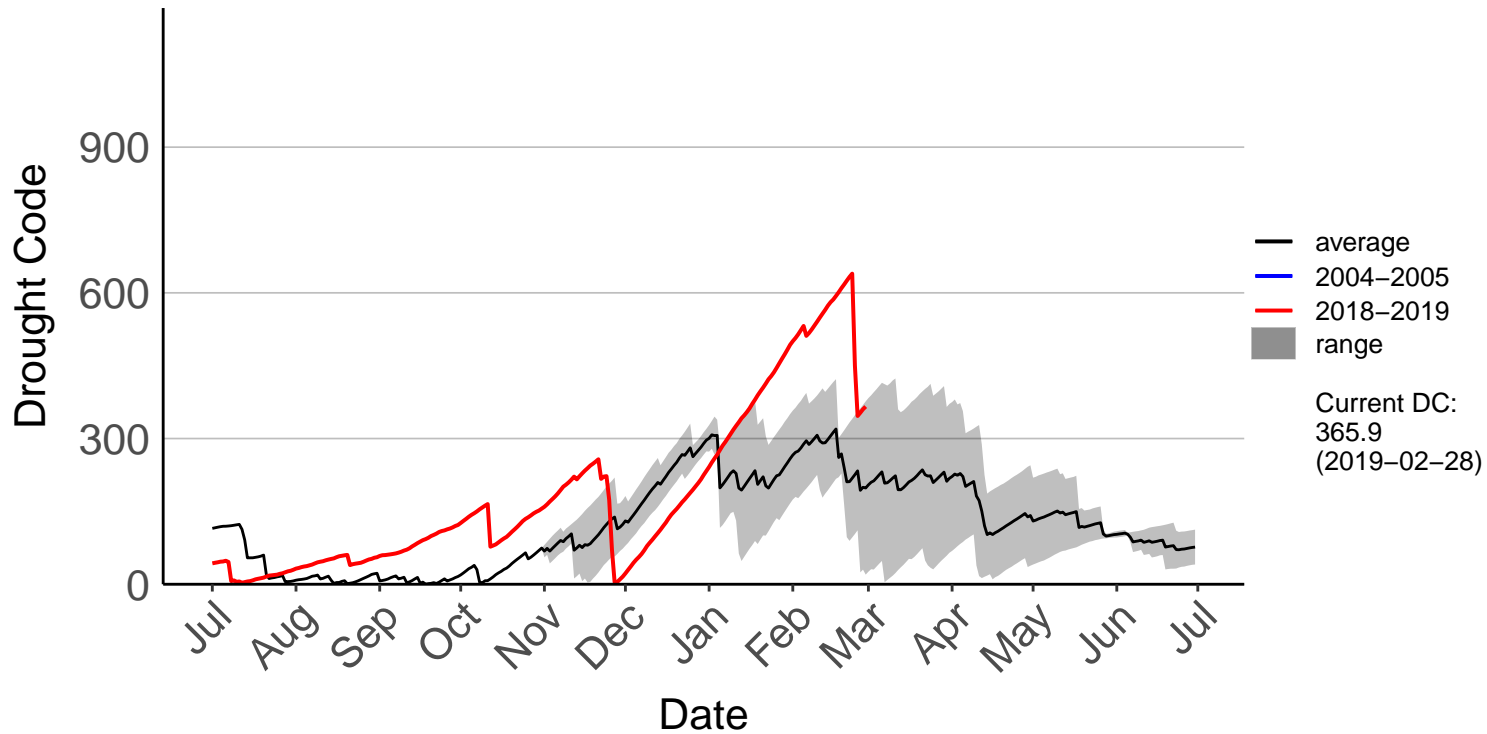

Upper Clarence Raws