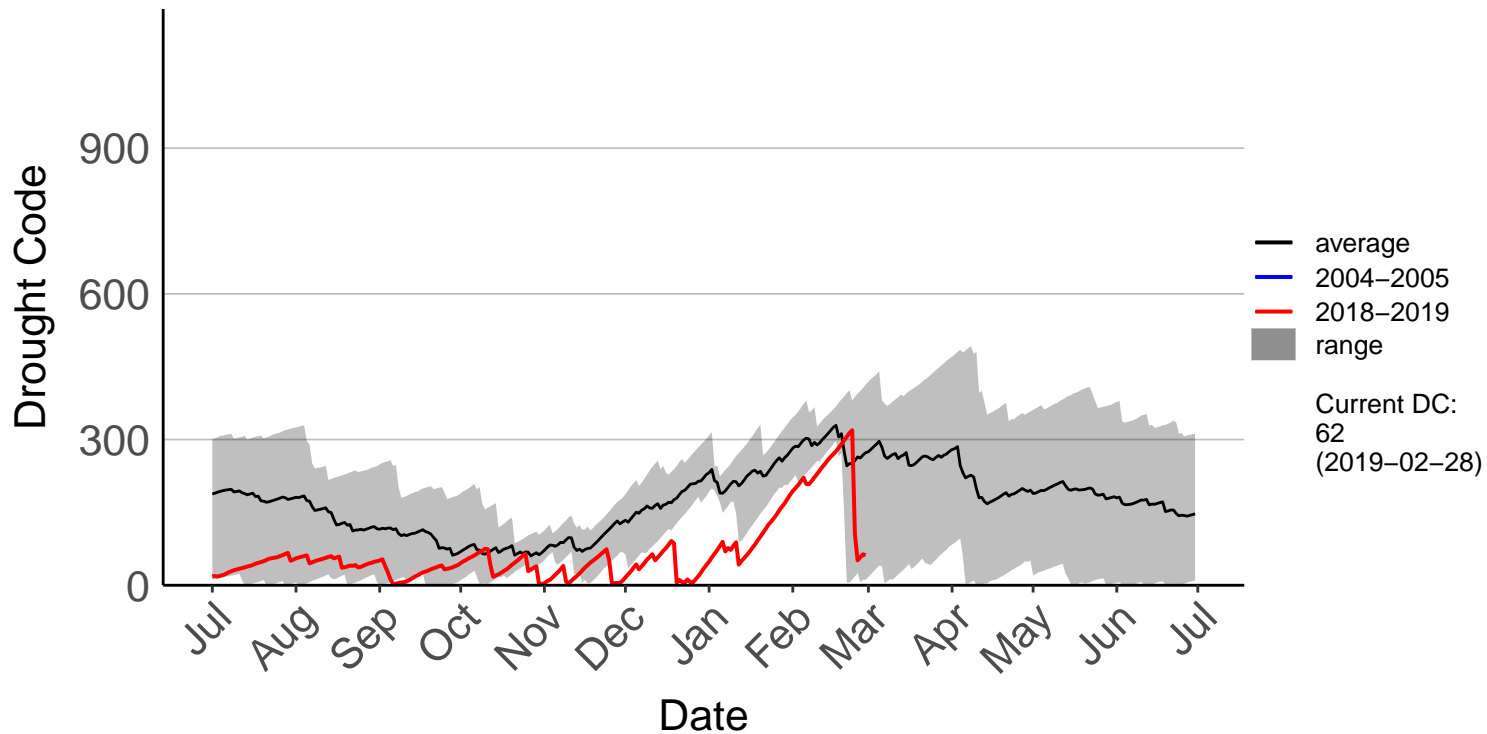

Awatere Valley, Dashwood Raws

Blenheim Aero Aws

Cape Campbell SYNOP

Glenveigh Kaikoura Raws

Kaikoura SYNOP

Kenepuru Head Raws

Koromiko Raws

Landsdowne Raws

Lower Wairau Raws

Mid Awatere Valley Raws

Molesworth Raws

Onamalutu Raws

Opua Bay Raws – DISCONTINUED

Pudding Hill Raws

Rai Valley Raws

Tor Darroch Raws