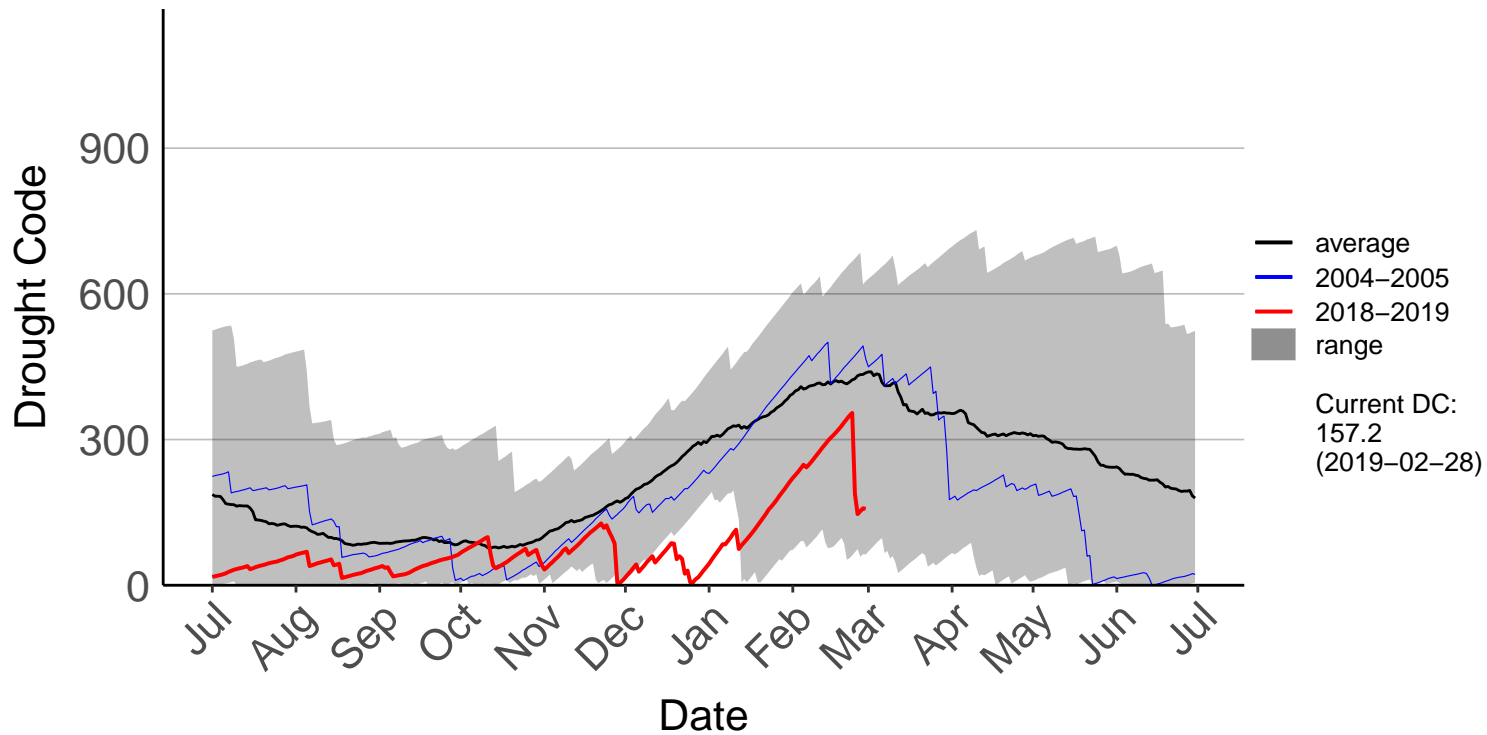

Awatere Valley, Dashwood Raws

Blenheim Aero Aws

Cape Campbell SYNOP

Glenveigh Kaikoura Raws

Kaikoura SYNOP

Kenepuru Head Raws

Koromiko Raws

Landsdowne Raws

Lower Wairau Raws

Mid Awatere Valley Raws

Molesworth Raws

Onamalutu Raws

Opua Bay Raws – DISCONTINUED

Pudding Hill Raws

Rai Valley Raws

Tor Darroch Raws