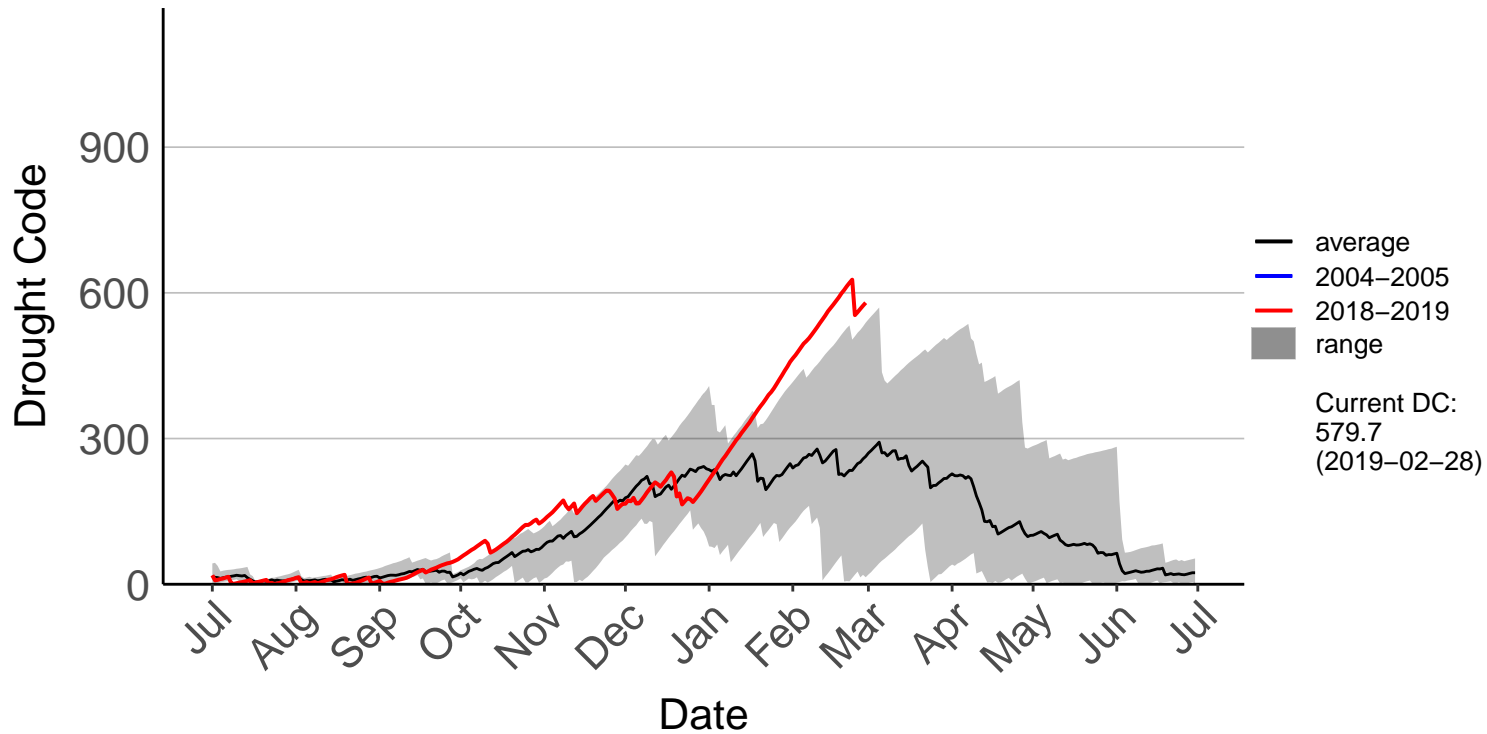

Awatere Valley, Dashwood Raws

Blenheim Aero Aws

Cape Campbell SYNOP

Glenveigh Kaikoura Raws

Kaikoura SYNOP

Kenepuru Head Raws

Koromiko Raws

Landsdowne Raws

Lower Wairau Raws

Mid Awatere Valley Raws

Molesworth Raws

Onamalutu Raws

Opua Bay Raws – DISCONTINUED

Pudding Hill Raws

Rai Valley Raws

Tor Darroch Raws