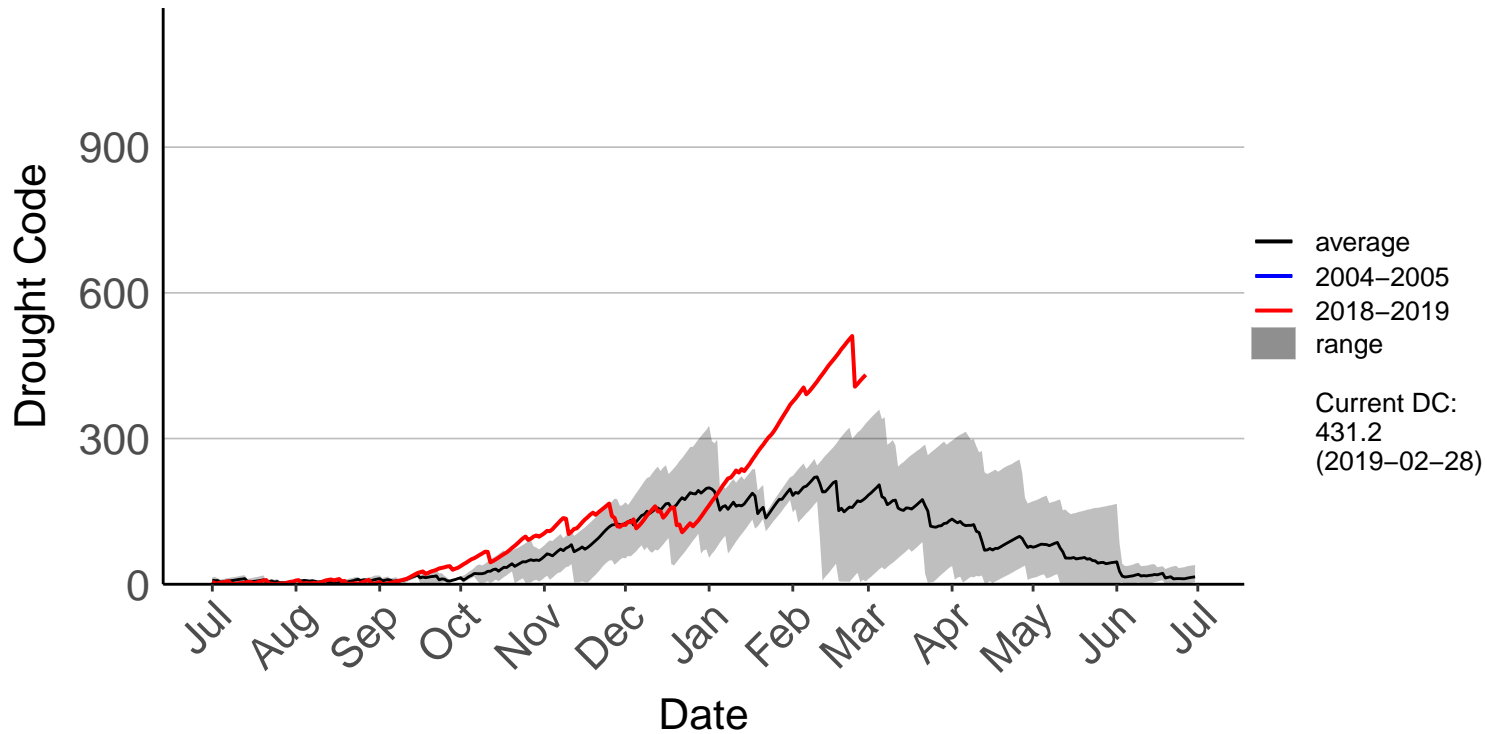

Lower Wairau Raws

Mid Awatere Valley Raws

Molesworth Raws

Onamalutu Raws

Opua Bay Raws – DISCONTINUED

Pudding Hill Raws

Rai Valley Raws

Tor Darroch Raws