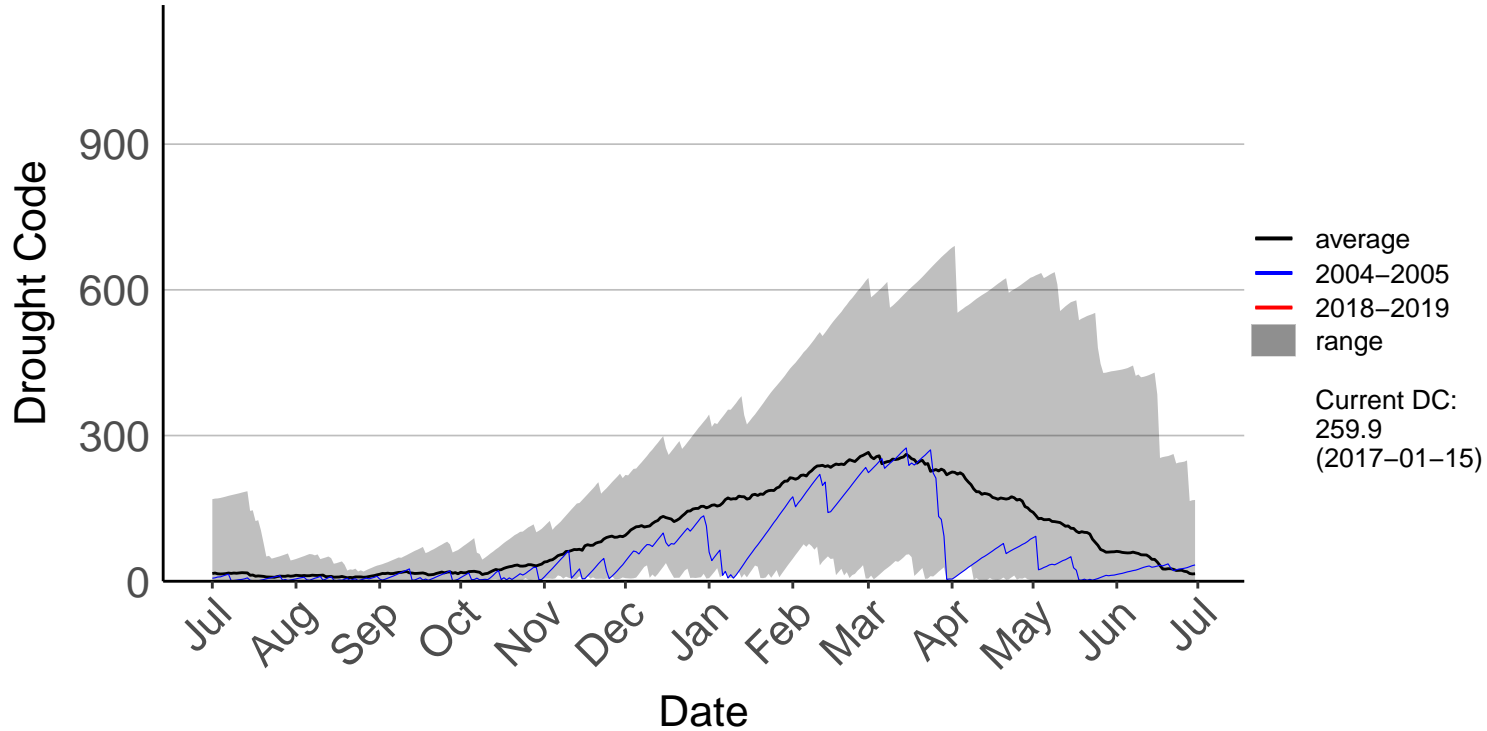

Lower Wairau Raws

Mid Awatere Valley Raws

Molesworth Raws

Onamalutu Raws

Opua Bay Raws – DISCONTINUED

Pudding Hill Raws

Rai Valley Raws

Tor Darroch Raws