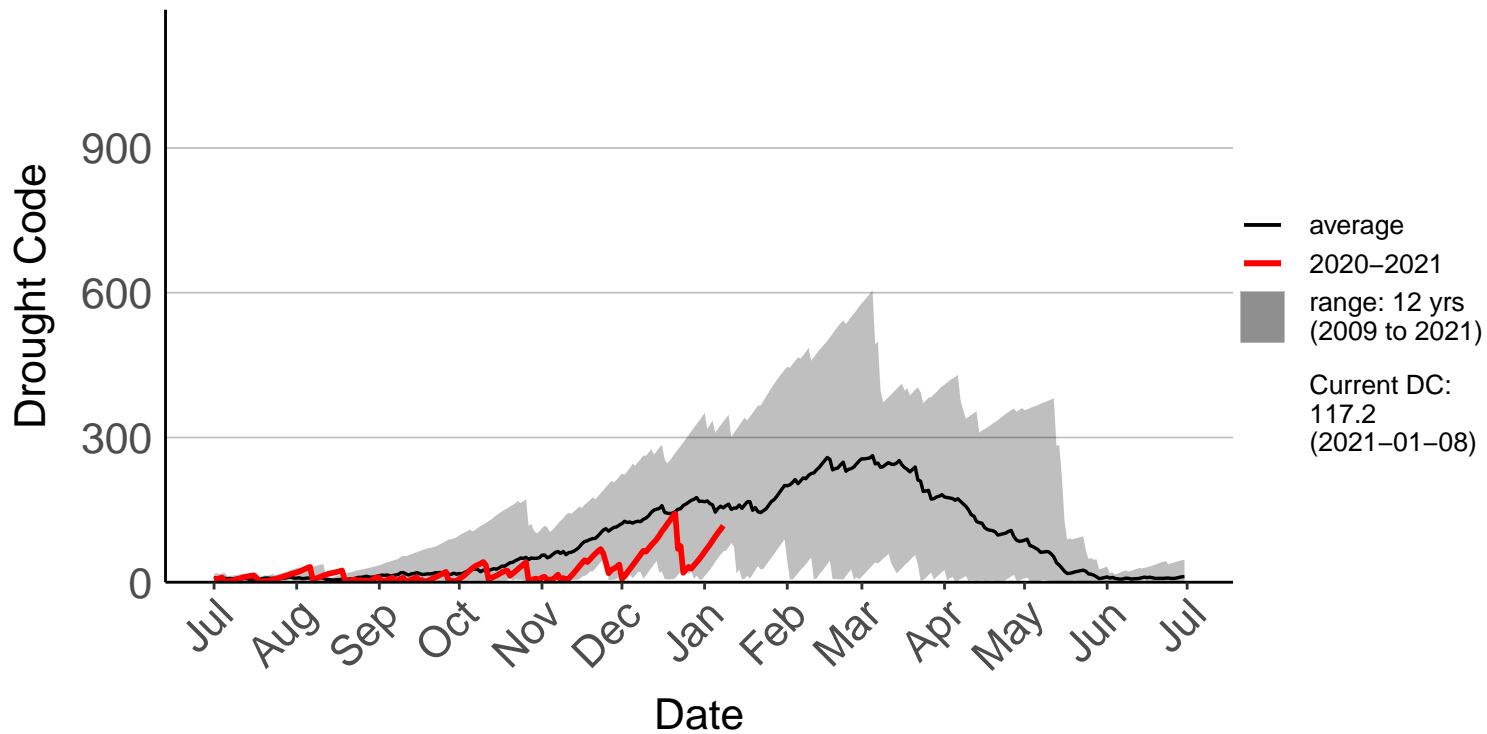

Lower Wairau Raws

Mid Awatere Valley Raws

Molesworth Raws

Onamalutu Raws

Opua Bay Raws – DISCONTINUED

Pudding Hill Raws

Rai Valley Raws

Tor Darroch Raws