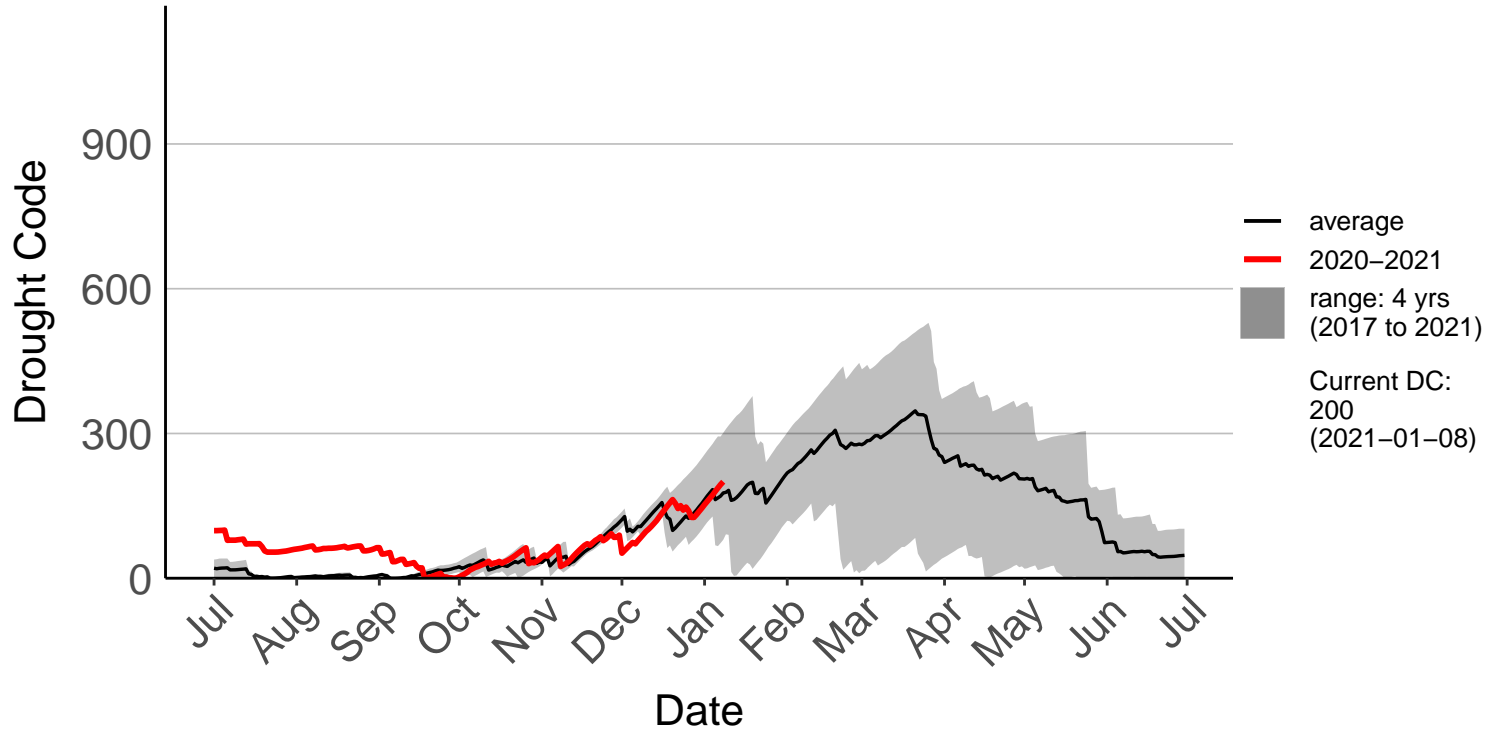

Lower Wairau Raws

Mid Awatere Valley Raws

Molesworth Raws

Onamalutu Raws

Opua Bay Raws – DISCONTINUED

Pudding Hill Raws

Rai Valley Raws

Tor Darroch Raws