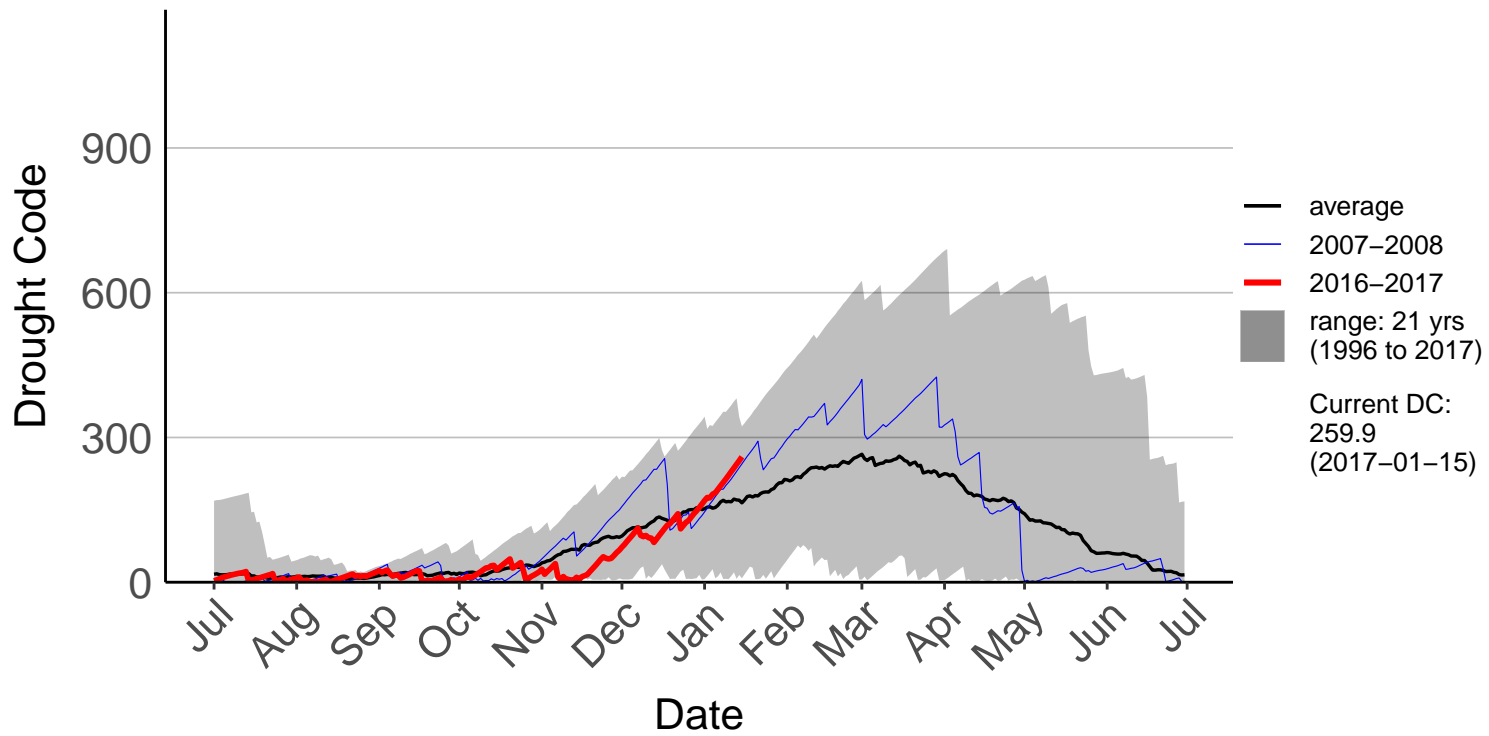

Lower Wairau Raws

Mid Awatere Valley Raws

Molesworth Raws

Onamalutu Raws

Opua Bay Raws – DISCONTINUED

Pudding Hill Raws

Rai Valley Raws

Tor Darroch Raws