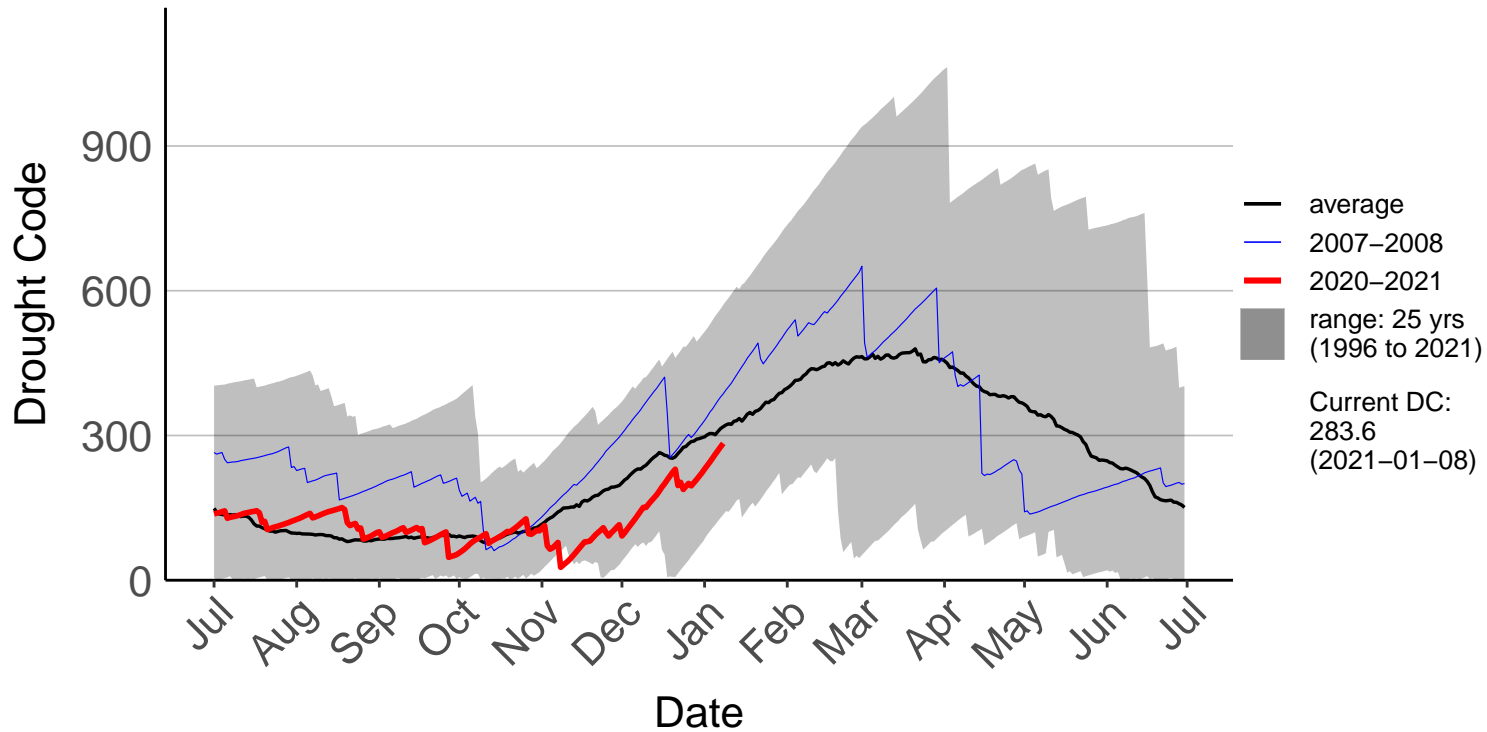

Awatere Valley, Dashwood Raws

Blenheim Aero Aws

Cape Campbell SYNOP

Glenveigh Kaikoura Raws

Kaikoura SYNOP

Kenepuru Head Raws

Koromiko Raws

Landsdowne Raws

Lower Wairau Raws

Mid Awatere Valley Raws

Molesworth Raws

Onamalutu Raws

Opua Bay Raws – DISCONTINUED

Pudding Hill Raws

Rai Valley Raws

Tor Darroch Raws