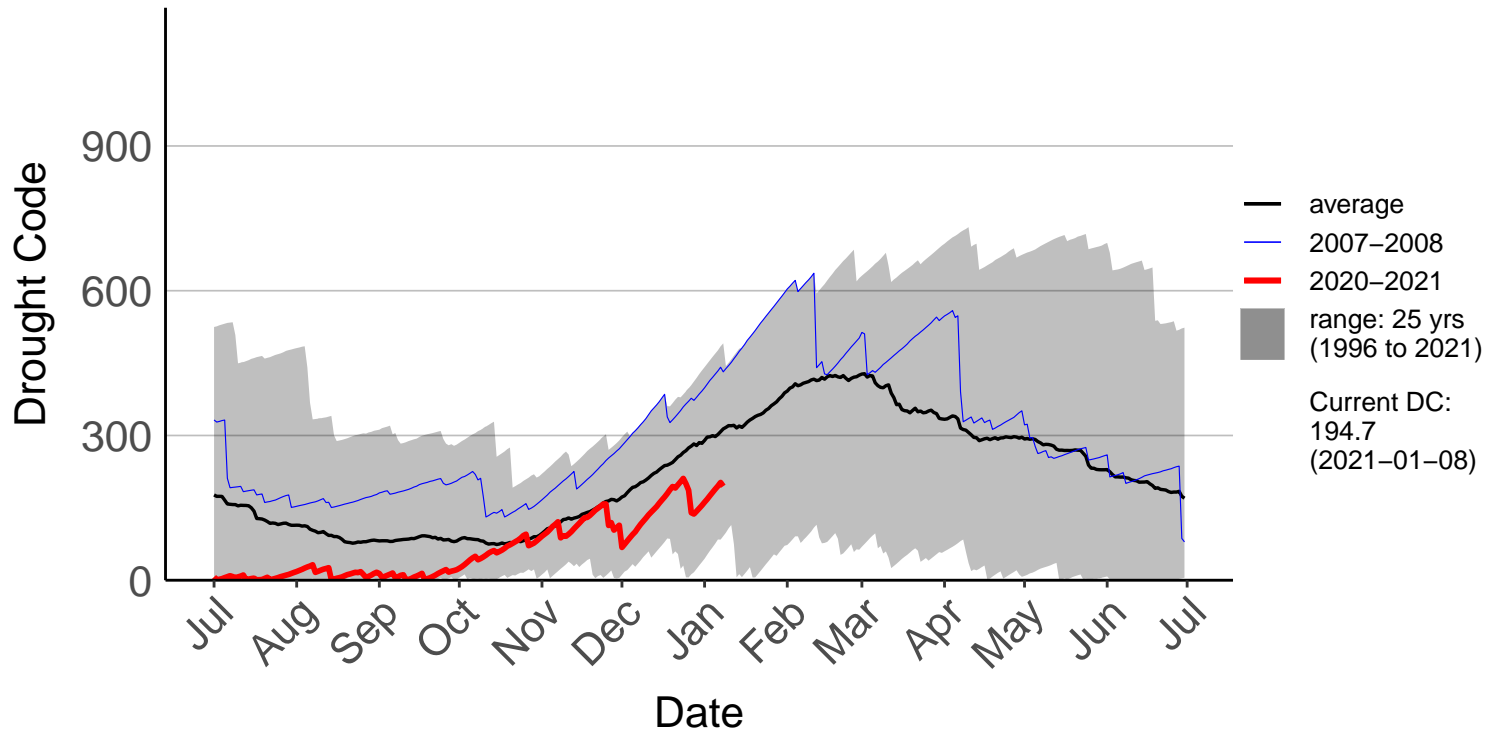

Awatere Valley, Dashwood Raws

Blenheim Aero Aws

Cape Campbell SYNOP

Glenveigh Kaikoura Raws

Kaikoura SYNOP

Kenepuru Head Raws

Koromiko Raws

Landsdowne Raws

Lower Wairau Raws

Mid Awatere Valley Raws

Molesworth Raws

Onamalutu Raws

Opua Bay Raws – DISCONTINUED

Pudding Hill Raws

Rai Valley Raws

Tor Darroch Raws