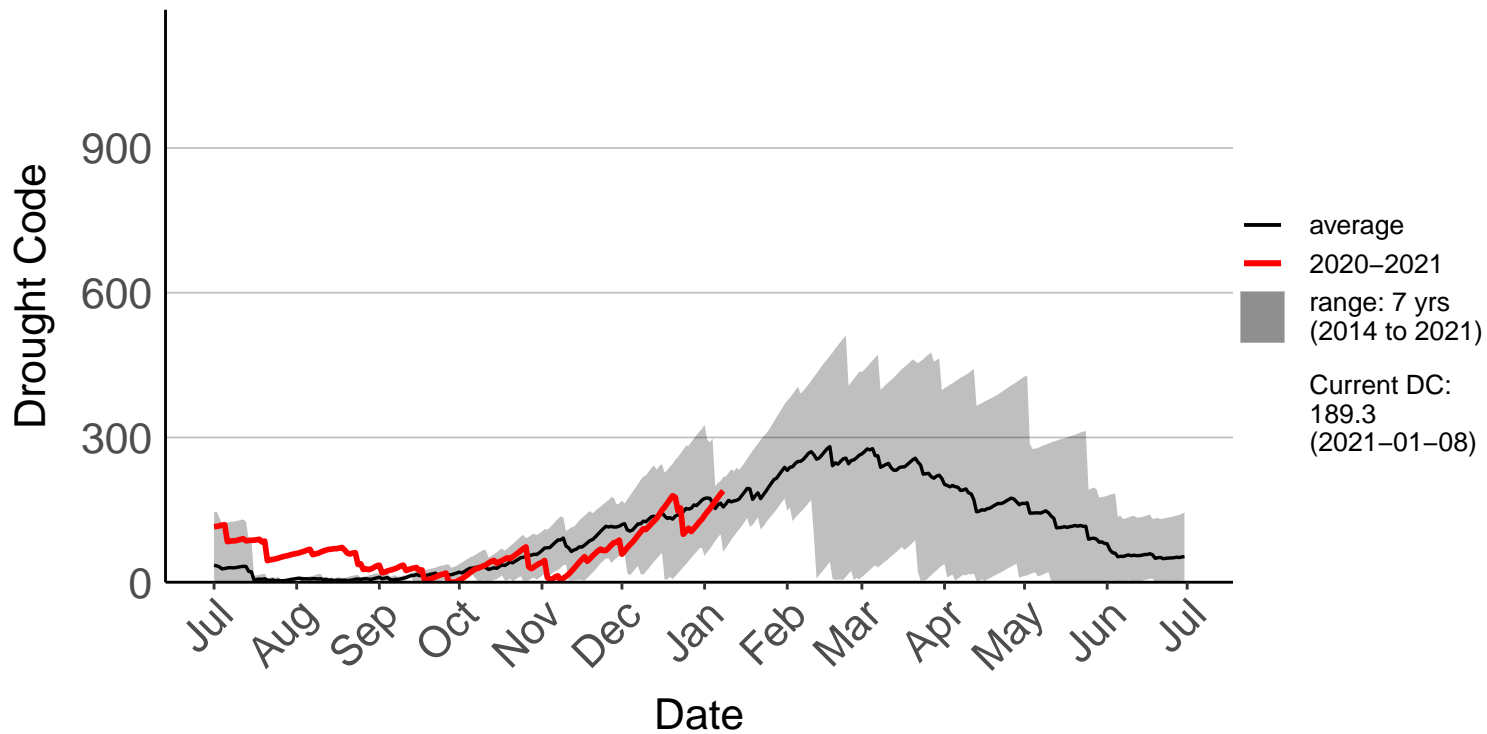

Lower Wairau Raws

Mid Awatere Valley Raws

Molesworth Raws

Onamalutu Raws

Opua Bay Raws – DISCONTINUED

Pudding Hill Raws

Rai Valley Raws

Tor Darroch Raws