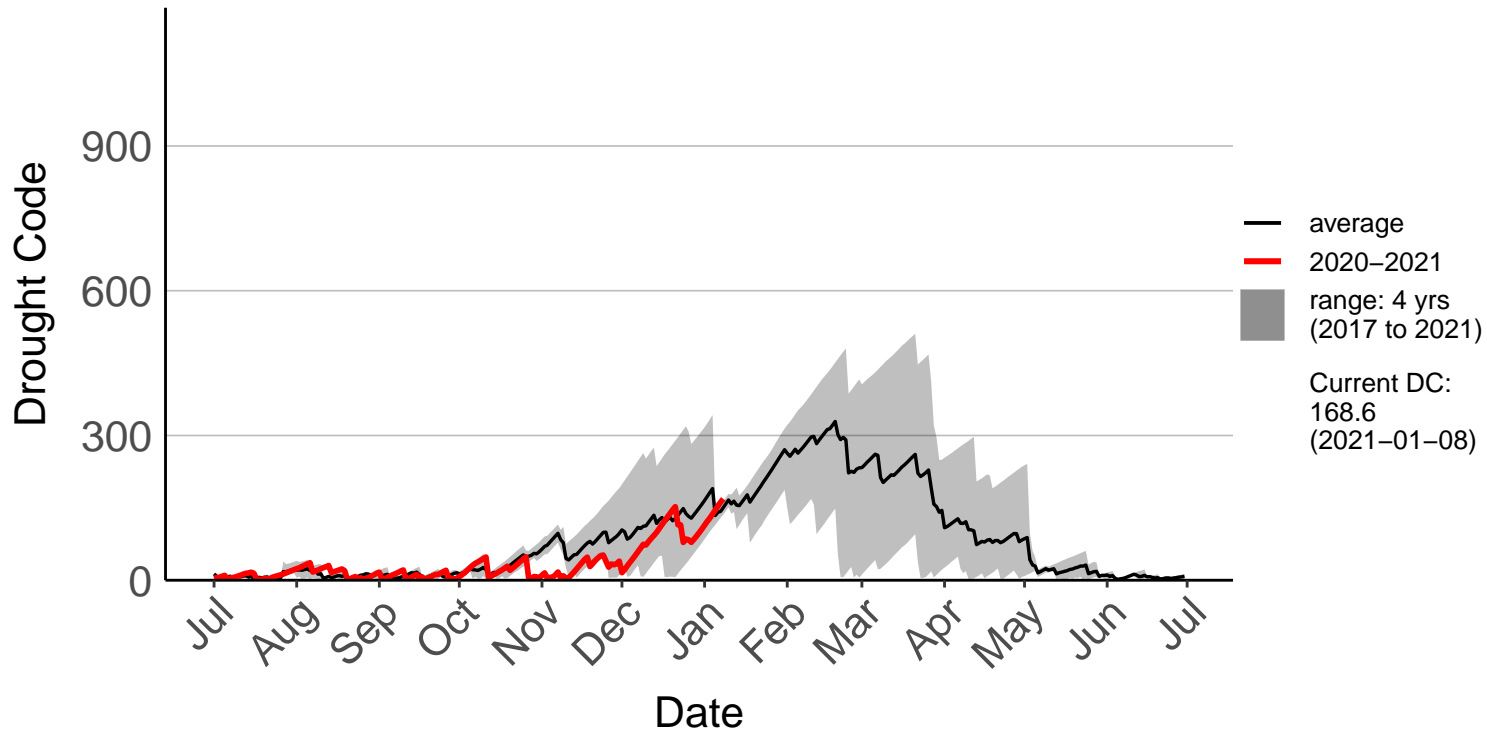

Awatere Valley, Dashwood Raws

Blenheim Aero Aws

Cape Campbell SYNOP

Glenveigh Kaikoura Raws

Kaikoura SYNOP

Kenepuru Head Raws

Koromiko Raws

Landsdowne Raws

Lower Wairau Raws

Mid Awatere Valley Raws

Molesworth Raws

Onamalutu Raws

Opua Bay Raws – DISCONTINUED

Pudding Hill Raws

Rai Valley Raws

Tor Darroch Raws