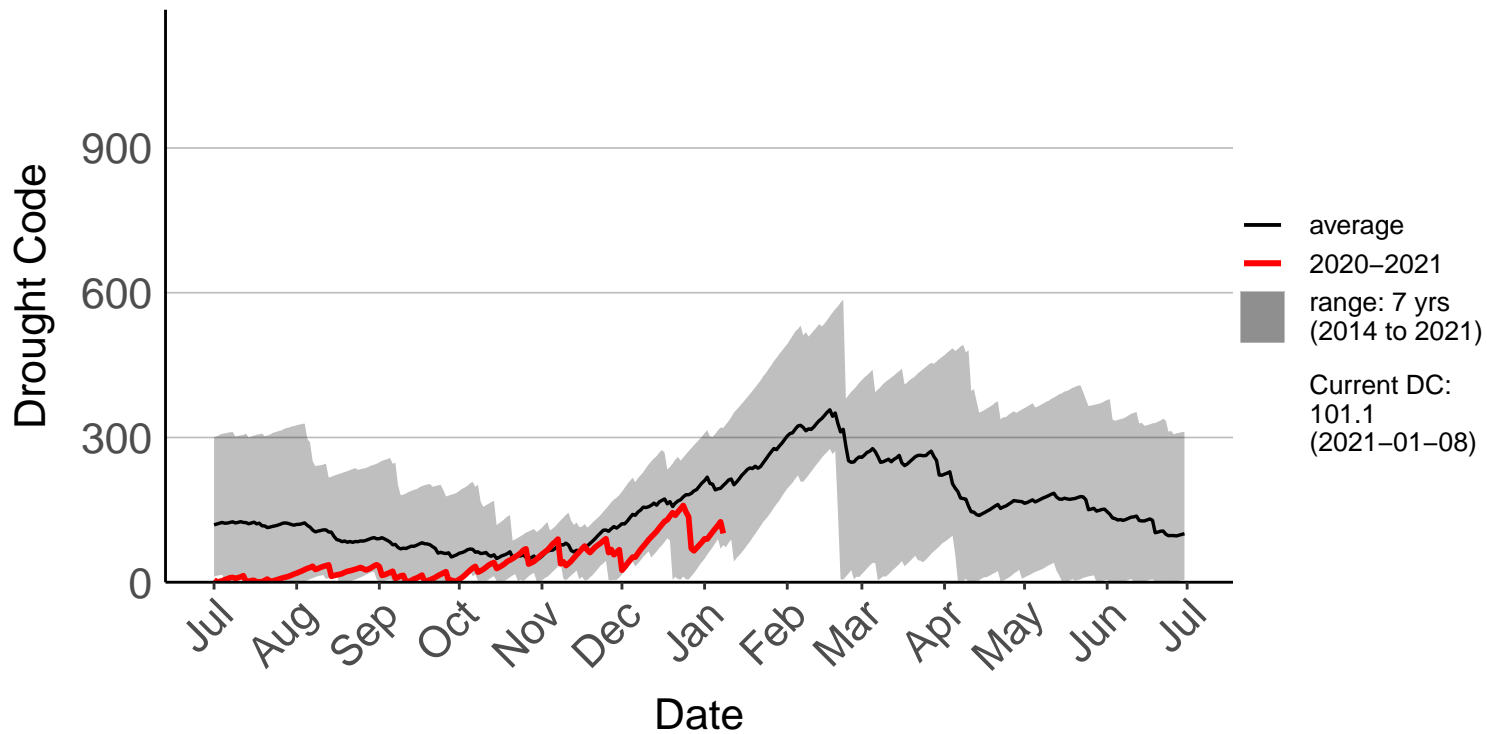

Awatere Valley, Dashwood Raws

Blenheim Aero Aws

Cape Campbell SYNOP

Glenveigh Kaikoura Raws

Kaikoura SYNOP

Kenepuru Head Raws

Koromiko Raws

Landsdowne Raws

Lower Wairau Raws

Mid Awatere Valley Raws

Molesworth Raws

Onamalutu Raws

Opua Bay Raws – DISCONTINUED

Pudding Hill Raws

Rai Valley Raws

Tor Darroch Raws