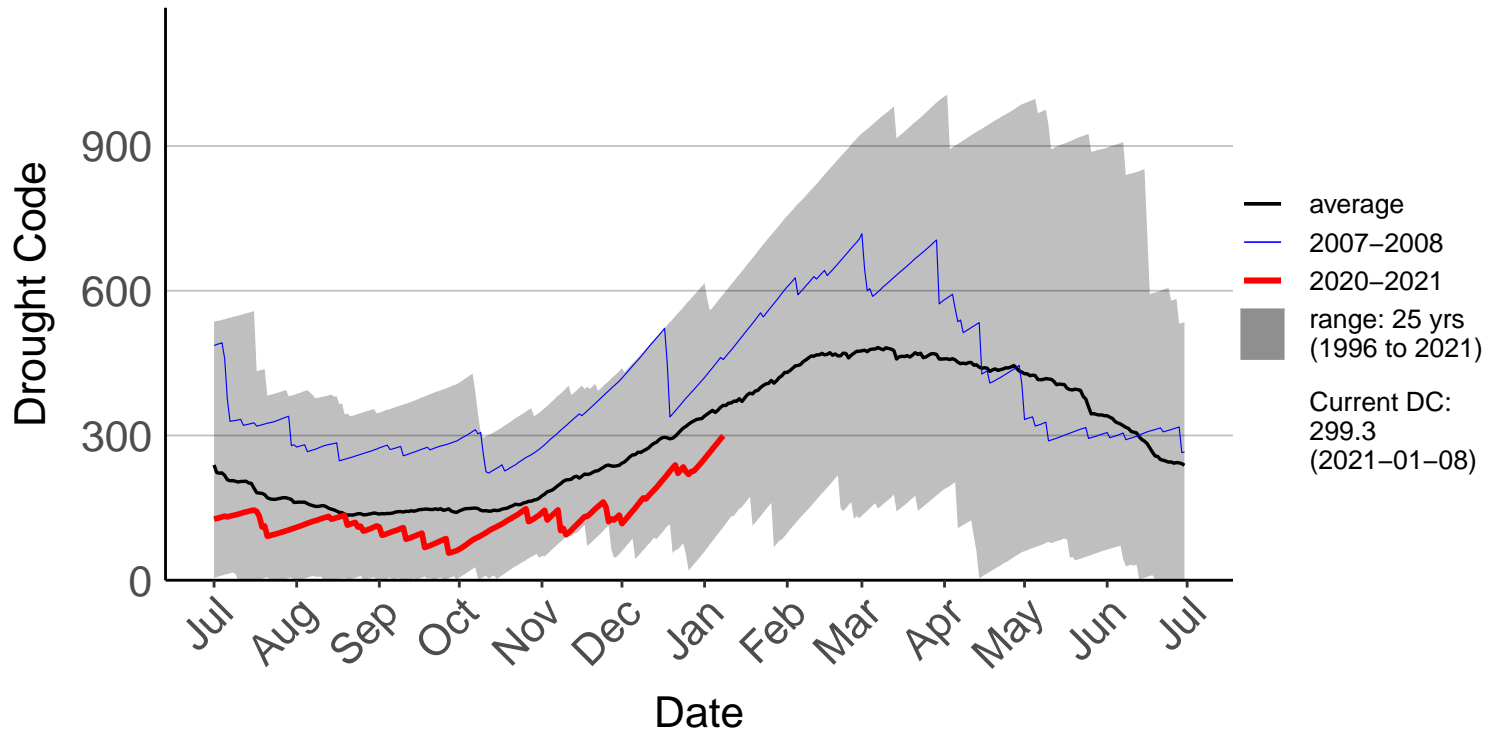

Awatere Valley, Dashwood Raws

Blenheim Aero Aws

Cape Campbell SYNOP

Glenveigh Kaikoura Raws

Kaikoura SYNOP

Kenepuru Head Raws

Koromiko Raws

Landsdowne Raws

Lower Wairau Raws

Mid Awatere Valley Raws

Molesworth Raws

Onamalutu Raws

Opua Bay Raws – DISCONTINUED

Pudding Hill Raws

Rai Valley Raws

Tor Darroch Raws