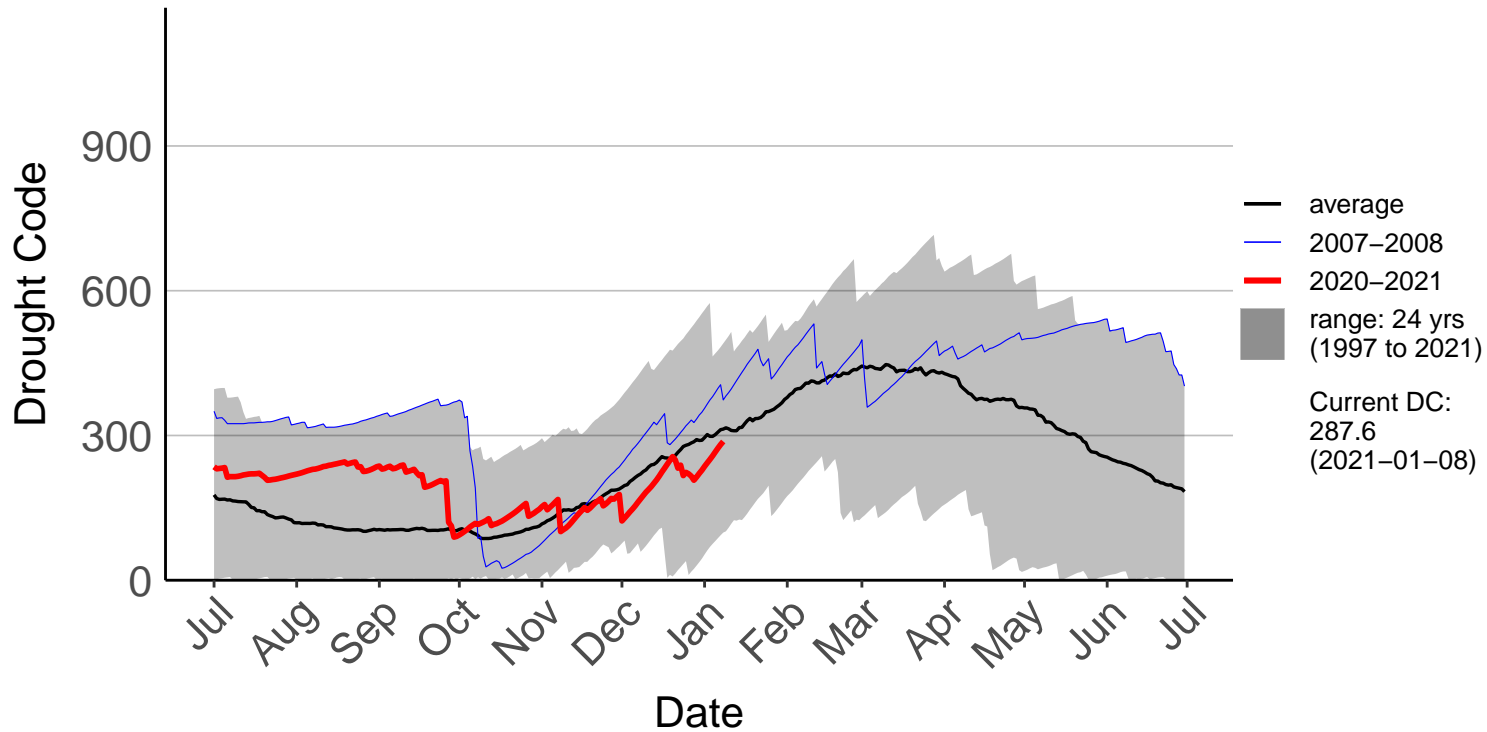

Awatere Valley, Dashwood Raws

Blenheim Aero Aws

Cape Campbell SYNOP

Glenveigh Kaikoura Raws

Kaikoura SYNOP

Kenepuru Head Raws

Koromiko Raws

Landsdowne Raws

Lower Wairau Raws

Mid Awatere Valley Raws

Molesworth Raws

Onamalutu Raws

Opua Bay Raws – DISCONTINUED

Pudding Hill Raws

Rai Valley Raws

Tor Darroch Raws