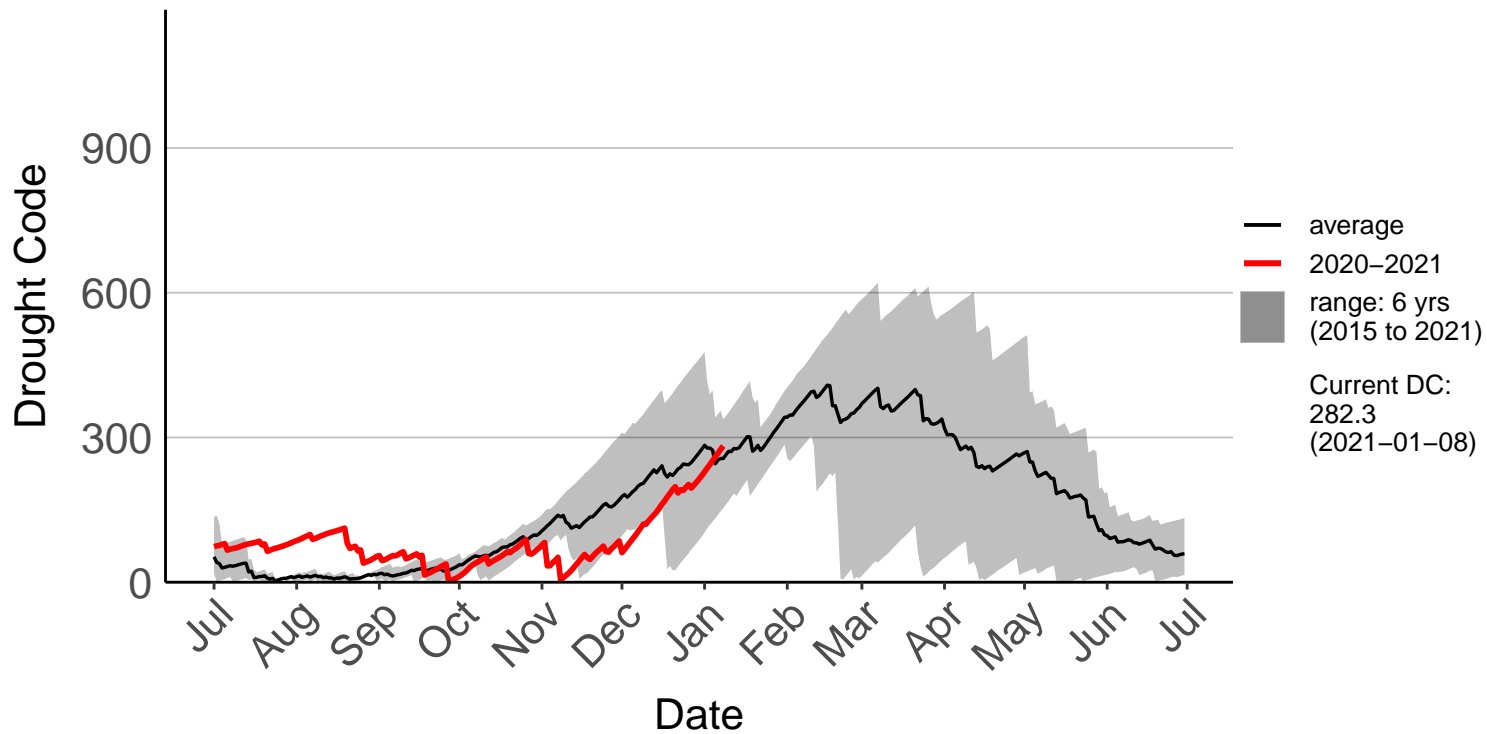

Awatere Valley, Dashwood Raws

Blenheim Aero Aws

Cape Campbell SYNOP

Glenveigh Kaikoura Raws

Kaikoura SYNOP

Kenepuru Head Raws

Koromiko Raws

Landsdowne Raws

Lower Wairau Raws

Mid Awatere Valley Raws

Molesworth Raws

Onamalutu Raws

Opua Bay Raws – DISCONTINUED

Pudding Hill Raws

Rai Valley Raws

Tor Darroch Raws