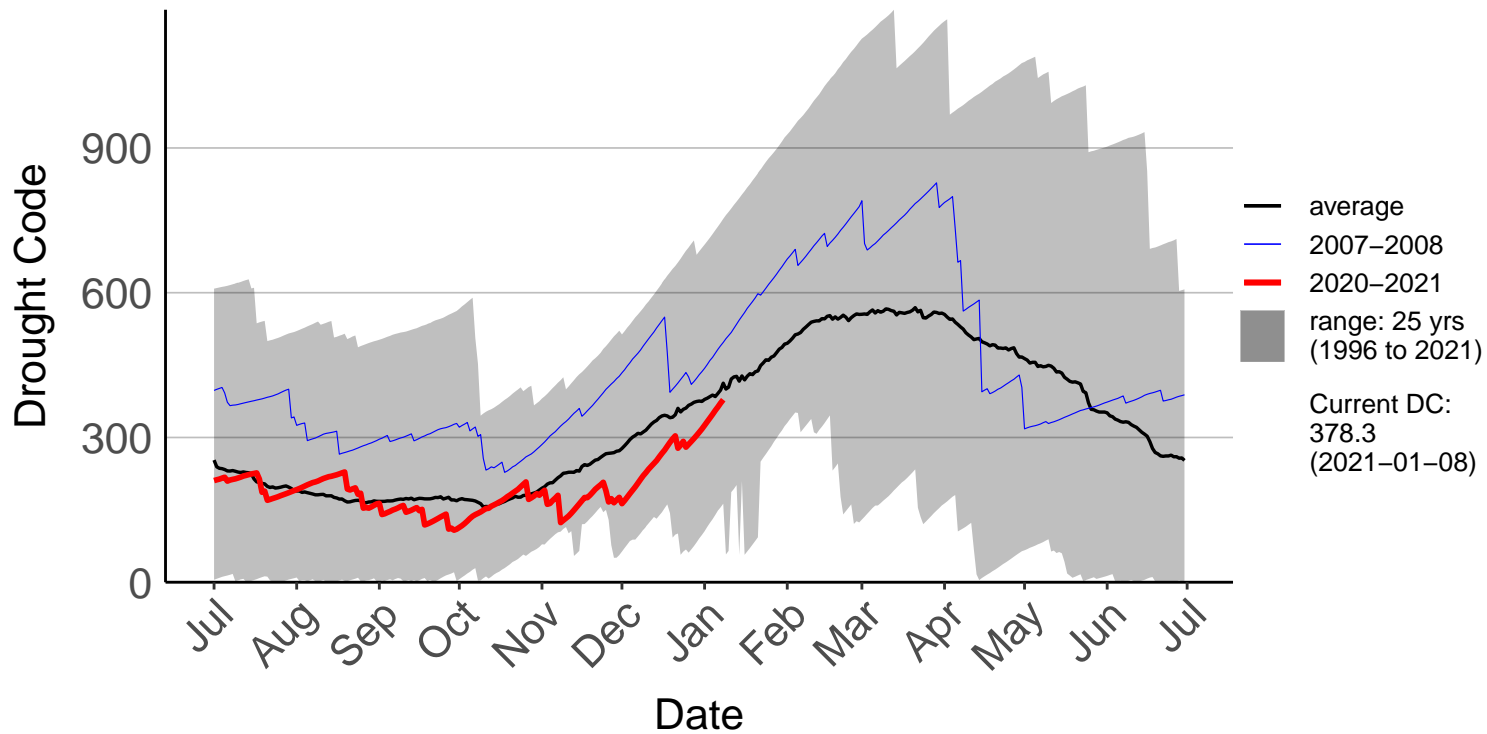

Awatere Valley, Dashwood Raws

Blenheim Aero Aws

Cape Campbell SYNOP

Glenveigh Kaikoura Raws

Kaikoura SYNOP

Kenepuru Head Raws

Koromiko Raws

Landsdowne Raws

Lower Wairau Raws

Mid Awatere Valley Raws

Molesworth Raws

Onamalutu Raws

Opua Bay Raws – DISCONTINUED

Pudding Hill Raws

Rai Valley Raws

Tor Darroch Raws