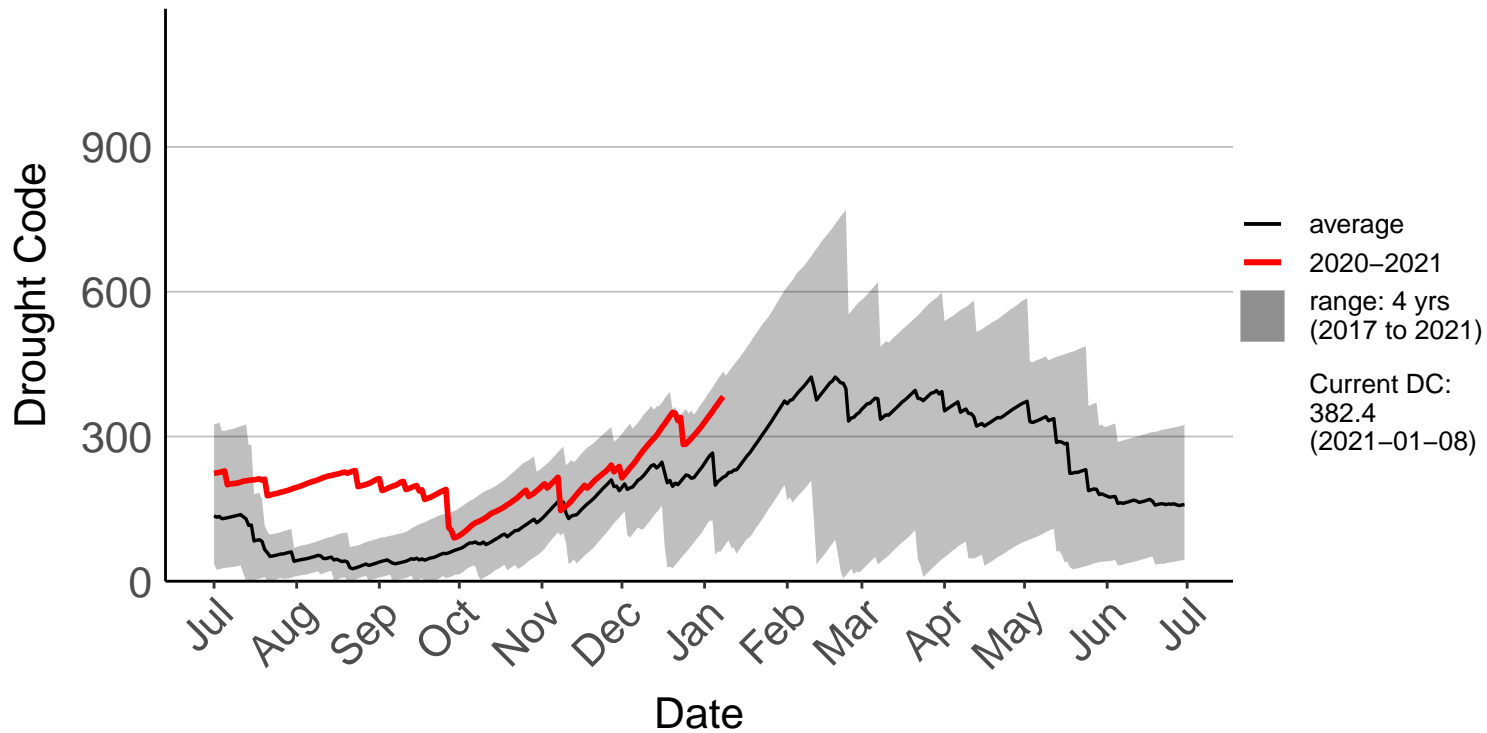

Awatere Valley, Dashwood Raws

Blenheim Aero Aws

Cape Campbell SYNOP

Glenveigh Kaikoura Raws

Kaikoura SYNOP

Kenepuru Head Raws

Koromiko Raws

Landsdowne Raws

Lower Wairau Raws

Mid Awatere Valley Raws

Molesworth Raws

Onamalutu Raws

Opua Bay Raws – DISCONTINUED

Pudding Hill Raws

Rai Valley Raws

Tor Darroch Raws