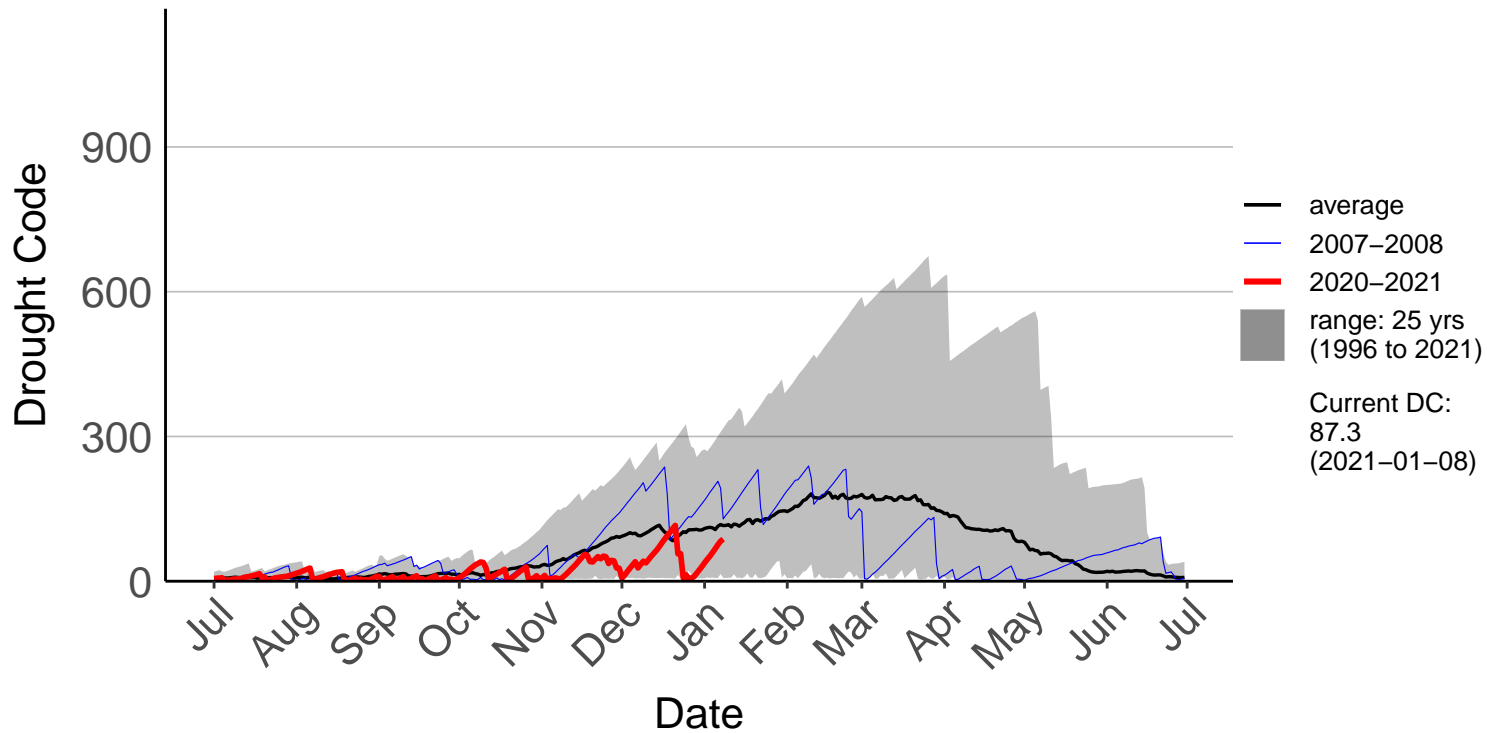

Lower Wairau Raws

Mid Awatere Valley Raws

Molesworth Raws

Onamalutu Raws

Opua Bay Raws – DISCONTINUED

Pudding Hill Raws

Rai Valley Raws

Tor Darroch Raws