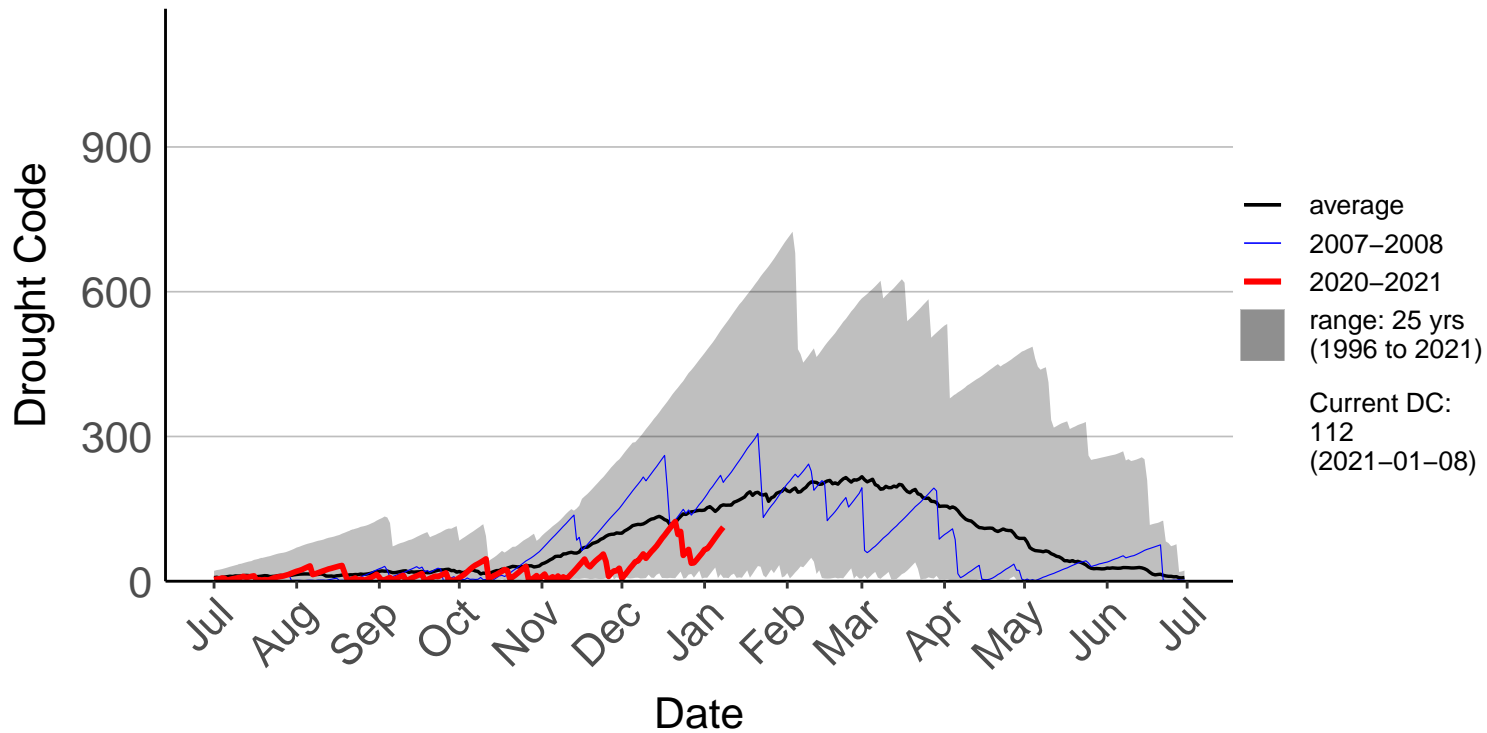

Awatere Valley, Dashwood Raws

Blenheim Aero Aws

Cape Campbell SYNOP

Glenveigh Kaikoura Raws

Kaikoura SYNOP

Kenepuru Head Raws

Koromiko Raws

Landsdowne Raws

Lower Wairau Raws

Mid Awatere Valley Raws

Molesworth Raws

Onamalutu Raws

Opua Bay Raws – DISCONTINUED

Pudding Hill Raws

Rai Valley Raws

Tor Darroch Raws