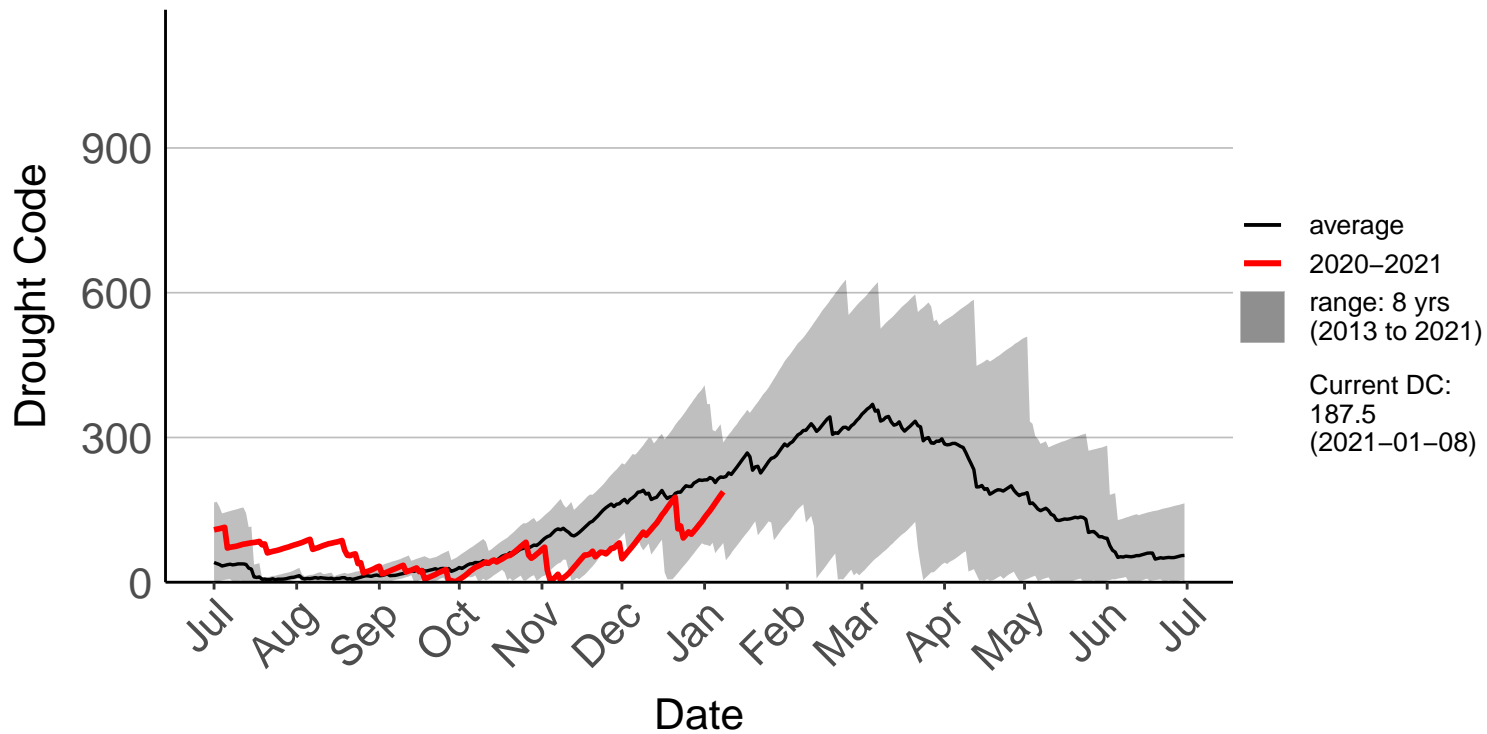

Awatere Valley, Dashwood Raws

Blenheim Aero Aws

Cape Campbell SYNOP

Glenveigh Kaikoura Raws

Kaikoura SYNOP

Kenepuru Head Raws

Koromiko Raws

Landsdowne Raws

Lower Wairau Raws

Mid Awatere Valley Raws

Molesworth Raws

Onamalutu Raws

Opua Bay Raws – DISCONTINUED

Pudding Hill Raws

Rai Valley Raws

Tor Darroch Raws