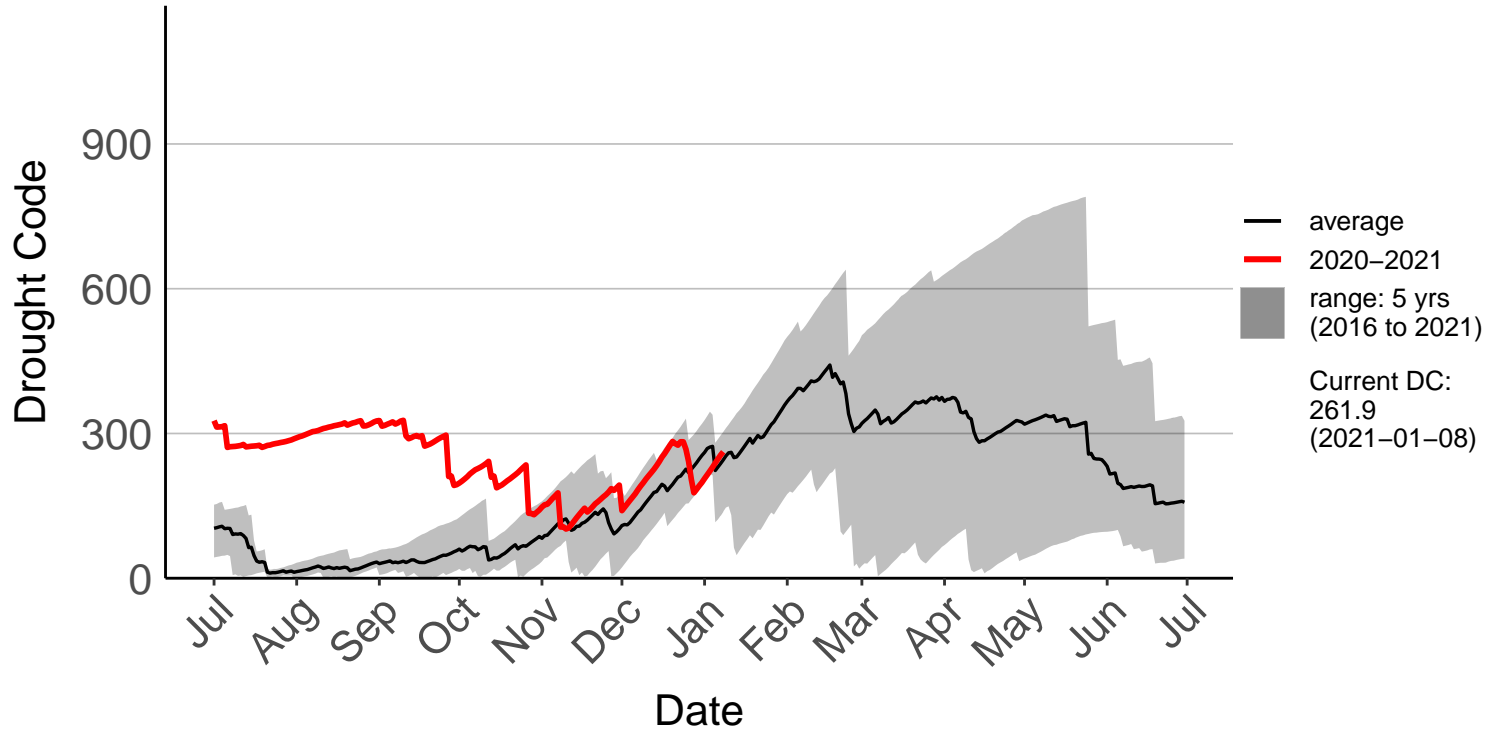

Upper Clarence Raws