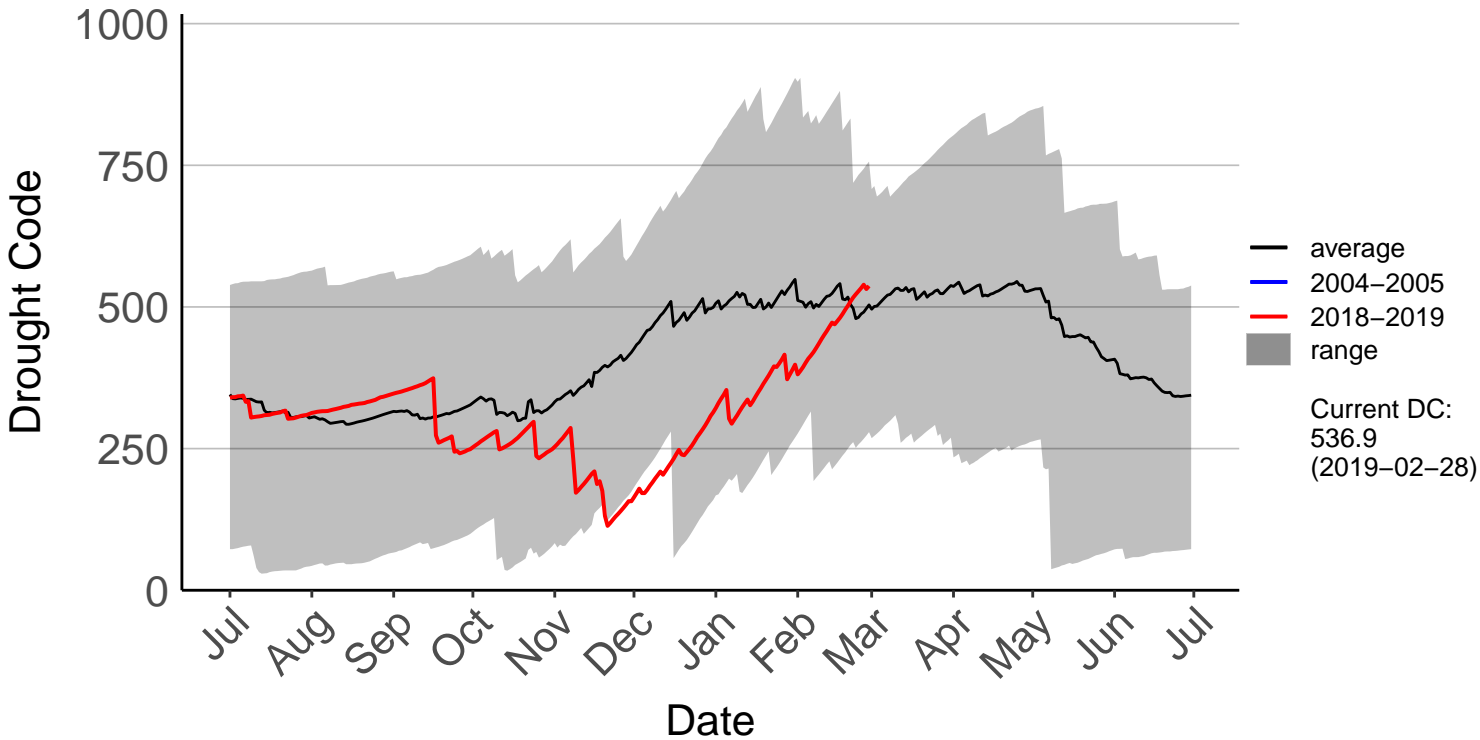

Buckland's Raws

Butchers Dam Raws

Clyde 2 Ews

Cromwell Ews

Dansey Pass Raws

Dunedin Aero SYNOP – DISCONTINUED

Dunedin Raws

Glendhu Raws

Glenledi Raws

Hawea Flat Raws

Herbert Raws

Lauder Ews

Macrae's Raws

Millers Flat Raws

Naseby Forest Raws

Nugget Point Aws – DISCONTINUED