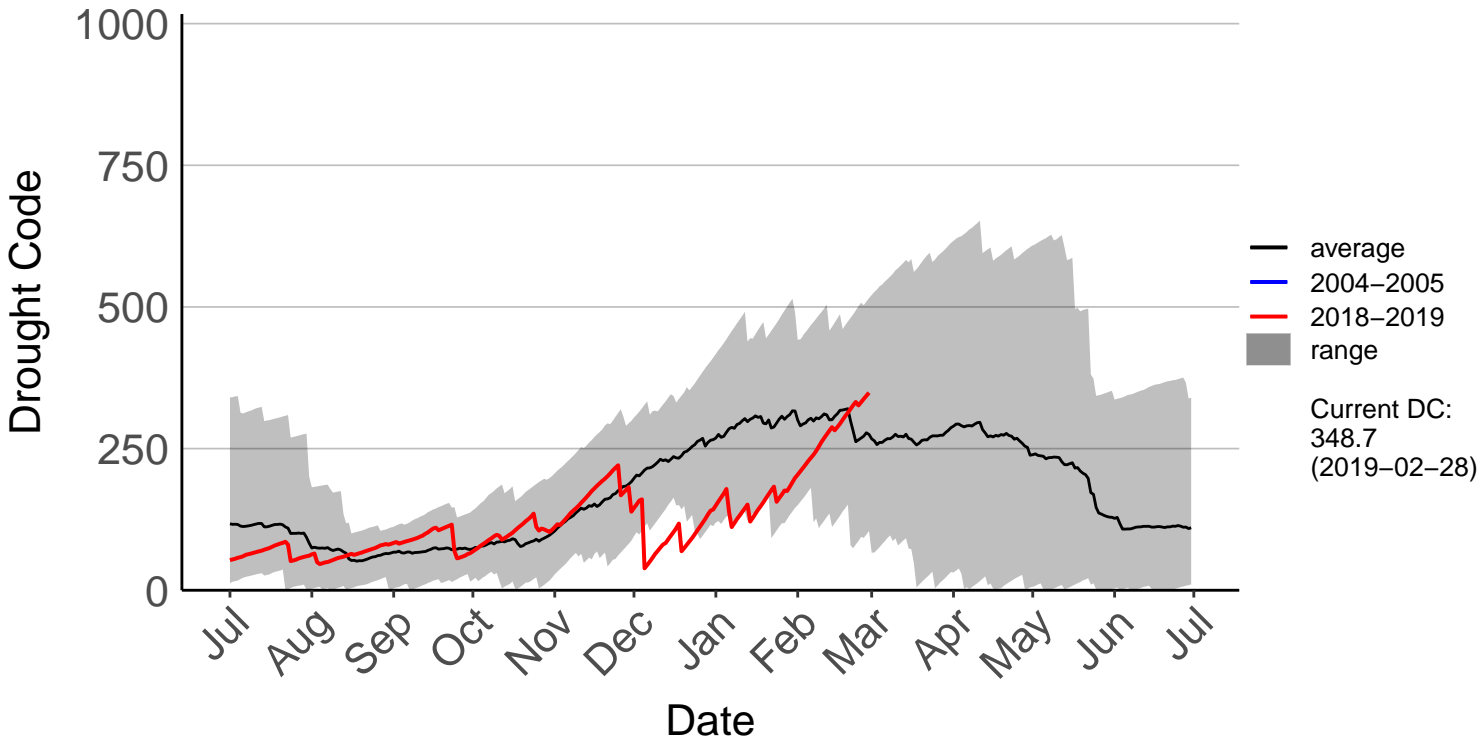

Buckland's Raws

Butchers Dam Raws

Clyde 2 Ews

Cromwell Ews

Dansey Pass Raws

Dunedin Aero SYNOP – DISCONTINUED

Dunedin Raws

Glendhu Raws

Glenledi Raws

Hawea Flat Raws

Herbert Raws

Lauder Ews

Macrae's Raws

Millers Flat Raws

Naseby Forest Raws

Nugget Point Aws – DISCONTINUED