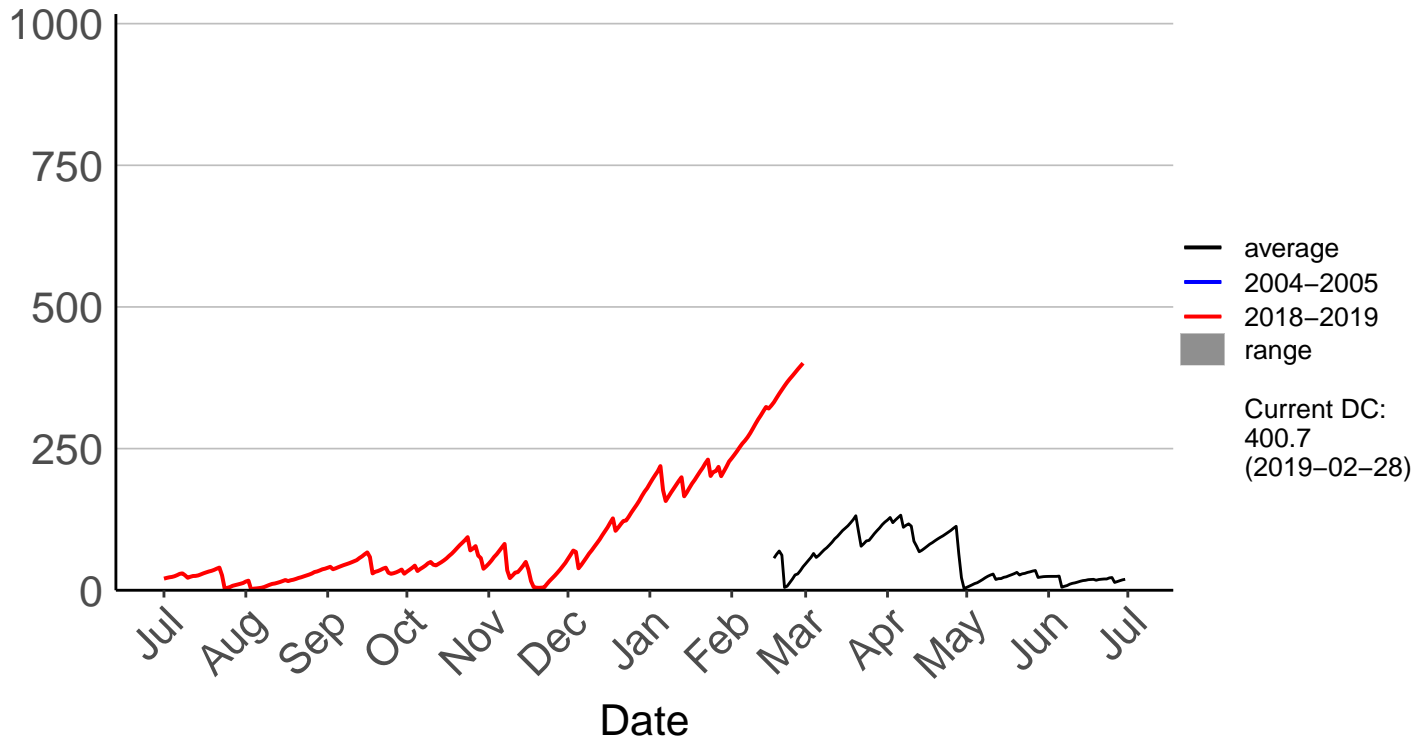

Buckland's Raws

Butchers Dam Raws

Clyde 2 Ews

Cromwell Ews

Dansey Pass Raws

Dunedin Aero SYNOP – DISCONTINUED

Dunedin Raws

Glendhu Raws

Glenledi Raws

Hawea Flat Raws

Herbert Raws

Lauder Ews

Macrae's Raws

Millers Flat Raws

Naseby Forest Raws

Nugget Point Aws – DISCONTINUED