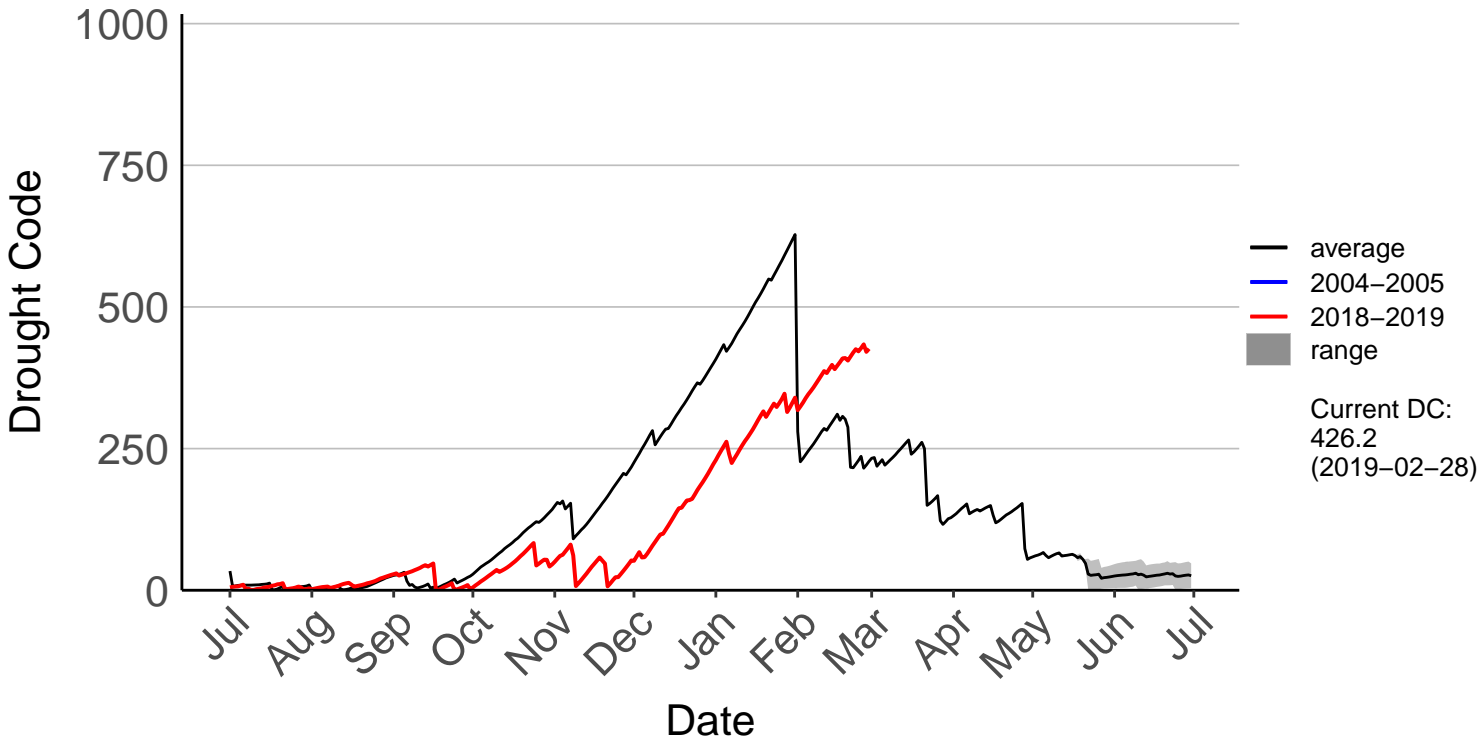

Buckland's Raws

Butchers Dam Raws

Clyde 2 Ews

Cromwell Ews

Dansey Pass Raws

Dunedin Aero SYNOP – DISCONTINUED

Dunedin Raws

Glendhu Raws

Glenledi Raws

Hawea Flat Raws

Herbert Raws

Lauder Ews

Macrae's Raws

Millers Flat Raws

Naseby Forest Raws

Nugget Point Aws – DISCONTINUED