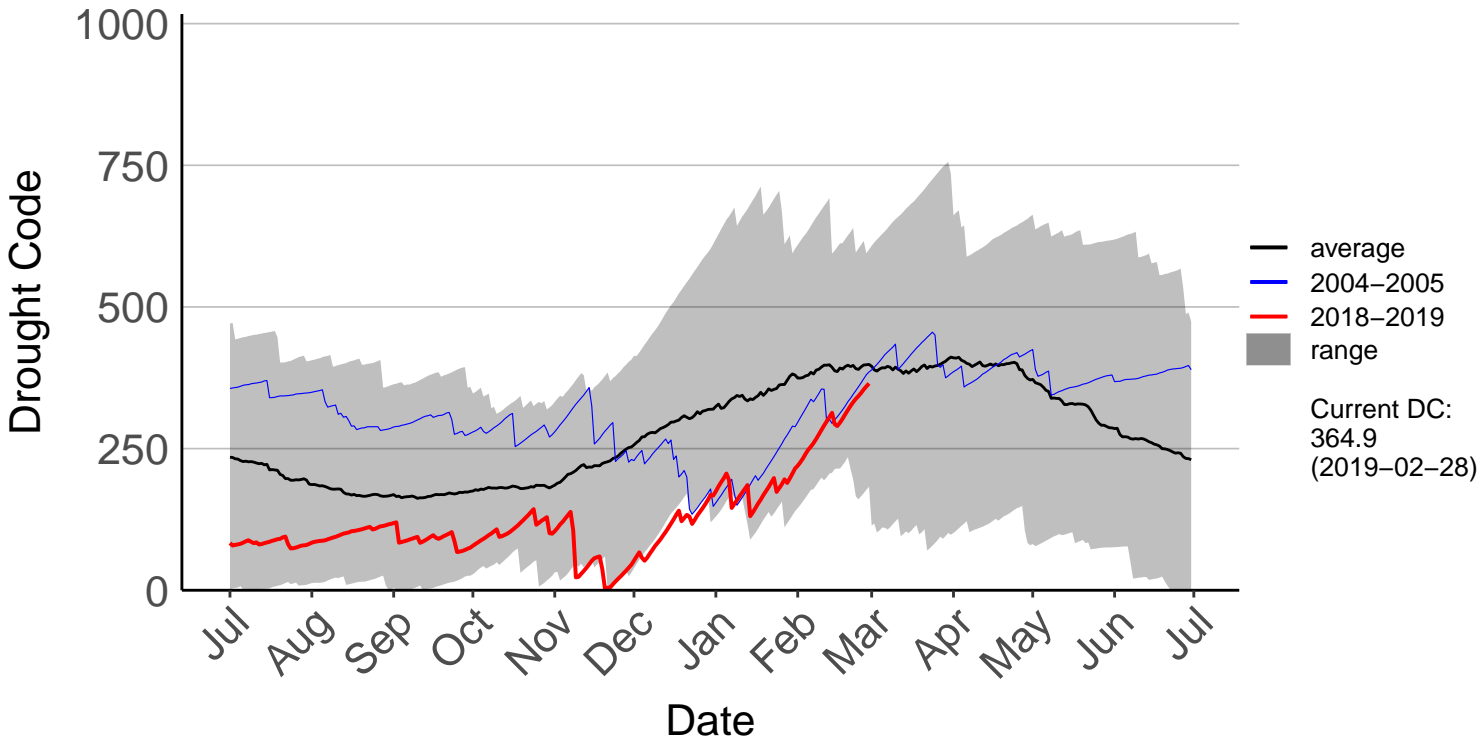

Buckland's Raws

Butchers Dam Raws

Clyde 2 Ews

Cromwell Ews

Dansey Pass Raws

Dunedin Aero SYNOP – DISCONTINUED

Dunedin Raws

Glendhu Raws

Glenledi Raws

Hawea Flat Raws

Herbert Raws

Lauder Ews

Macrae's Raws

Millers Flat Raws

Naseby Forest Raws

Nugget Point Aws – DISCONTINUED