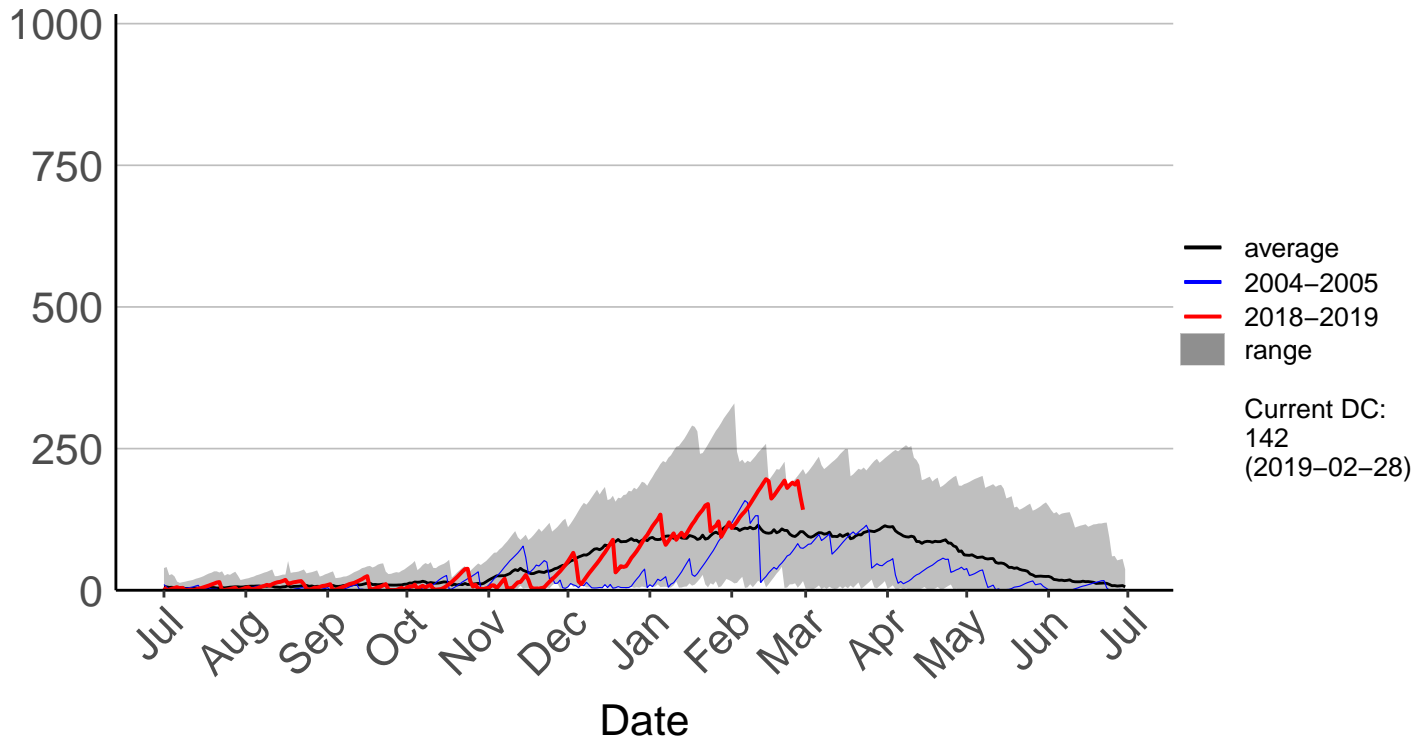

Buckland's Raws

Butchers Dam Raws

Clyde 2 Ews

Cromwell Ews

Dansey Pass Raws

Dunedin Aero SYNOP – DISCONTINUED

Dunedin Raws

Glendhu Raws

Glenledi Raws

Hawea Flat Raws

Herbert Raws

Lauder Ews

Macrae's Raws

Millers Flat Raws

Naseby Forest Raws

Nugget Point Aws – DISCONTINUED