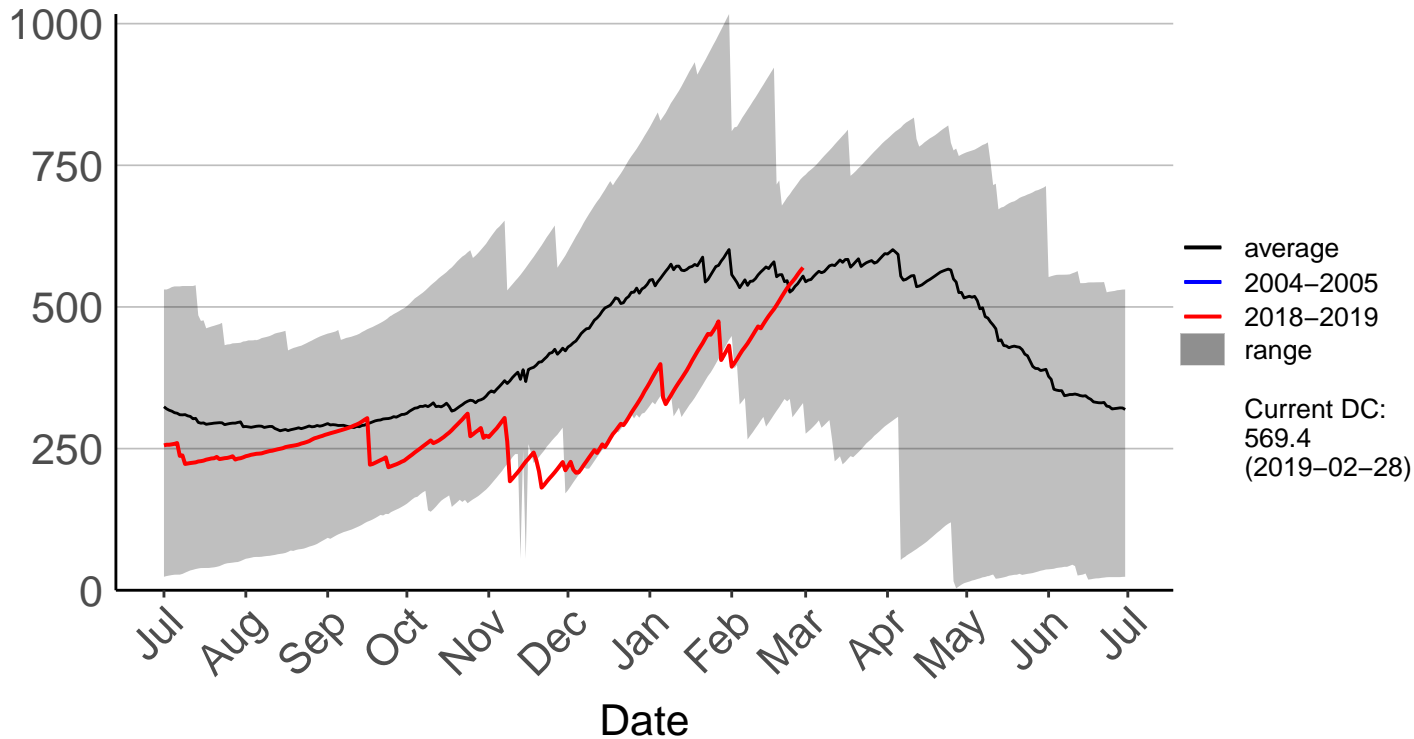

Buckland's Raws

Butchers Dam Raws

Clyde 2 Ews

Cromwell Ews

Dansey Pass Raws

Dunedin Aero SYNOP – DISCONTINUED

Dunedin Raws

Glendhu Raws

Glenledi Raws

Hawea Flat Raws

Herbert Raws

Lauder Ews

Macrae's Raws

Millers Flat Raws

Naseby Forest Raws

Nugget Point Aws – DISCONTINUED