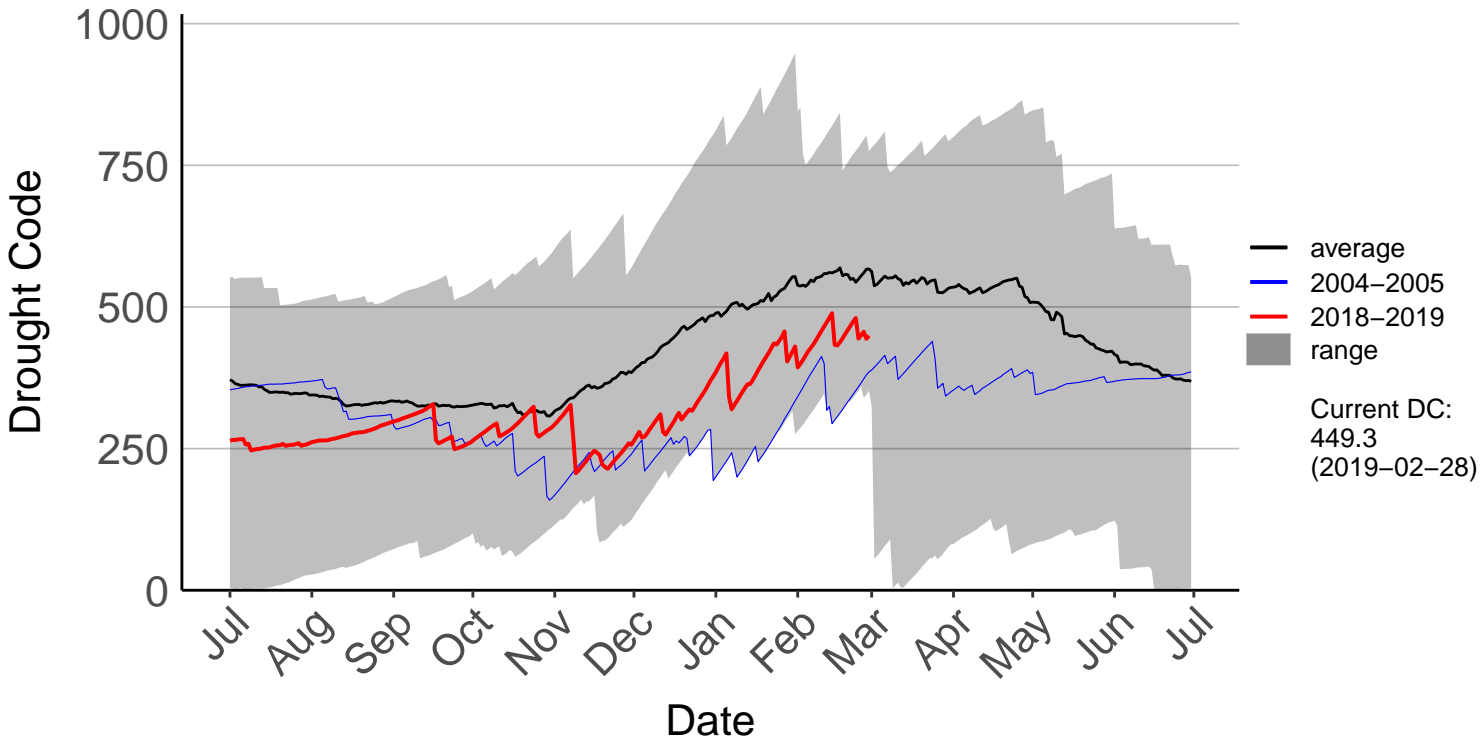

Buckland's Raws

Butchers Dam Raws

Clyde 2 Ews

Cromwell Ews

Dansey Pass Raws

Dunedin Aero SYNOP – DISCONTINUED

Dunedin Raws

Glendhu Raws

Glenledi Raws

Hawea Flat Raws

Herbert Raws

Lauder Ews

Macrae's Raws

Millers Flat Raws

Naseby Forest Raws

Nugget Point Aws – DISCONTINUED