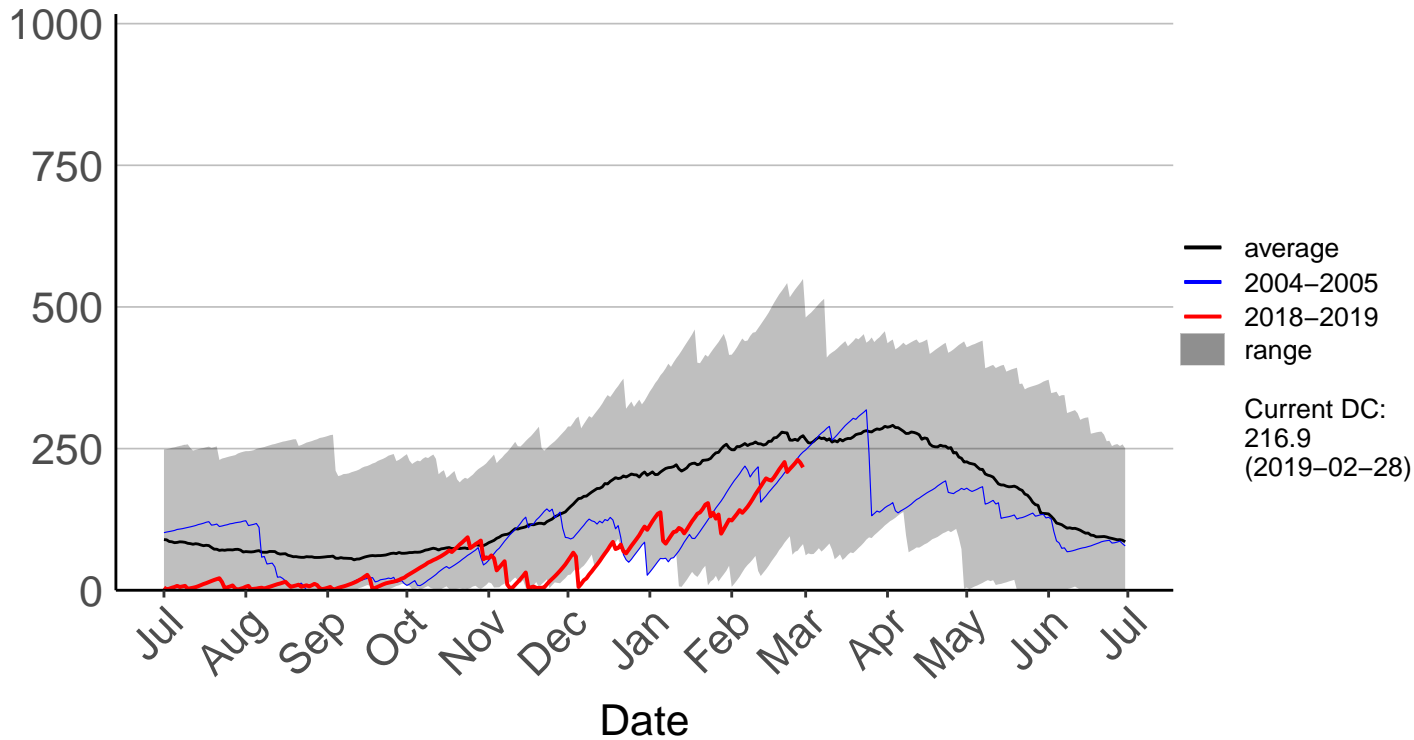

Buckland's Raws

Butchers Dam Raws

Clyde 2 Ews

Cromwell Ews

Dansey Pass Raws

Dunedin Aero SYNOP – DISCONTINUED

Dunedin Raws

Glendhu Raws

Glenledi Raws

Hawea Flat Raws

Herbert Raws

Lauder Ews

Macrae's Raws

Millers Flat Raws

Naseby Forest Raws

Nugget Point Aws – DISCONTINUED