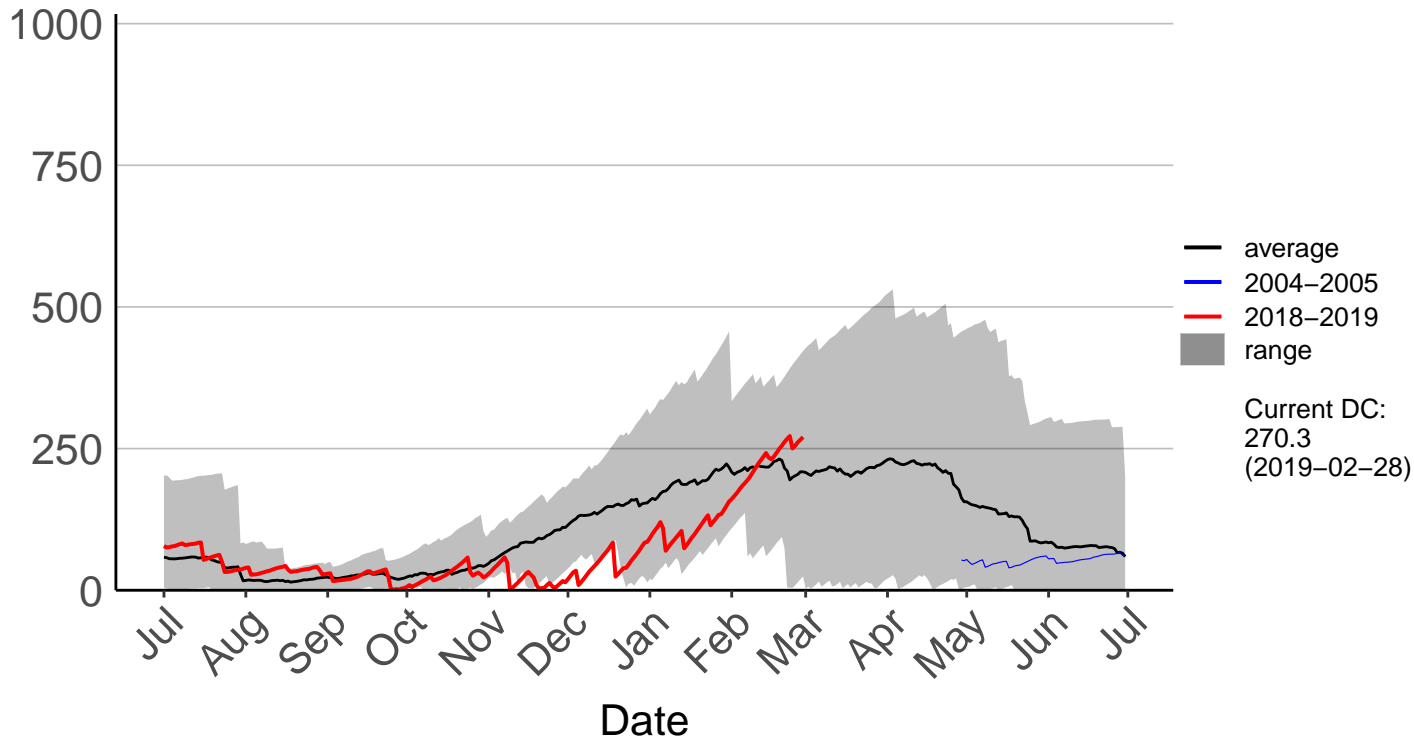

Buckland's Raws

Butchers Dam Raws

Clyde 2 Ews

Cromwell Ews

Dansey Pass Raws

Dunedin Aero SYNOP – DISCONTINUED

Dunedin Raws

Glendhu Raws

Glenledi Raws

Hawea Flat Raws

Herbert Raws

Lauder Ews

Macrae's Raws

Millers Flat Raws

Naseby Forest Raws

Nugget Point Aws – DISCONTINUED