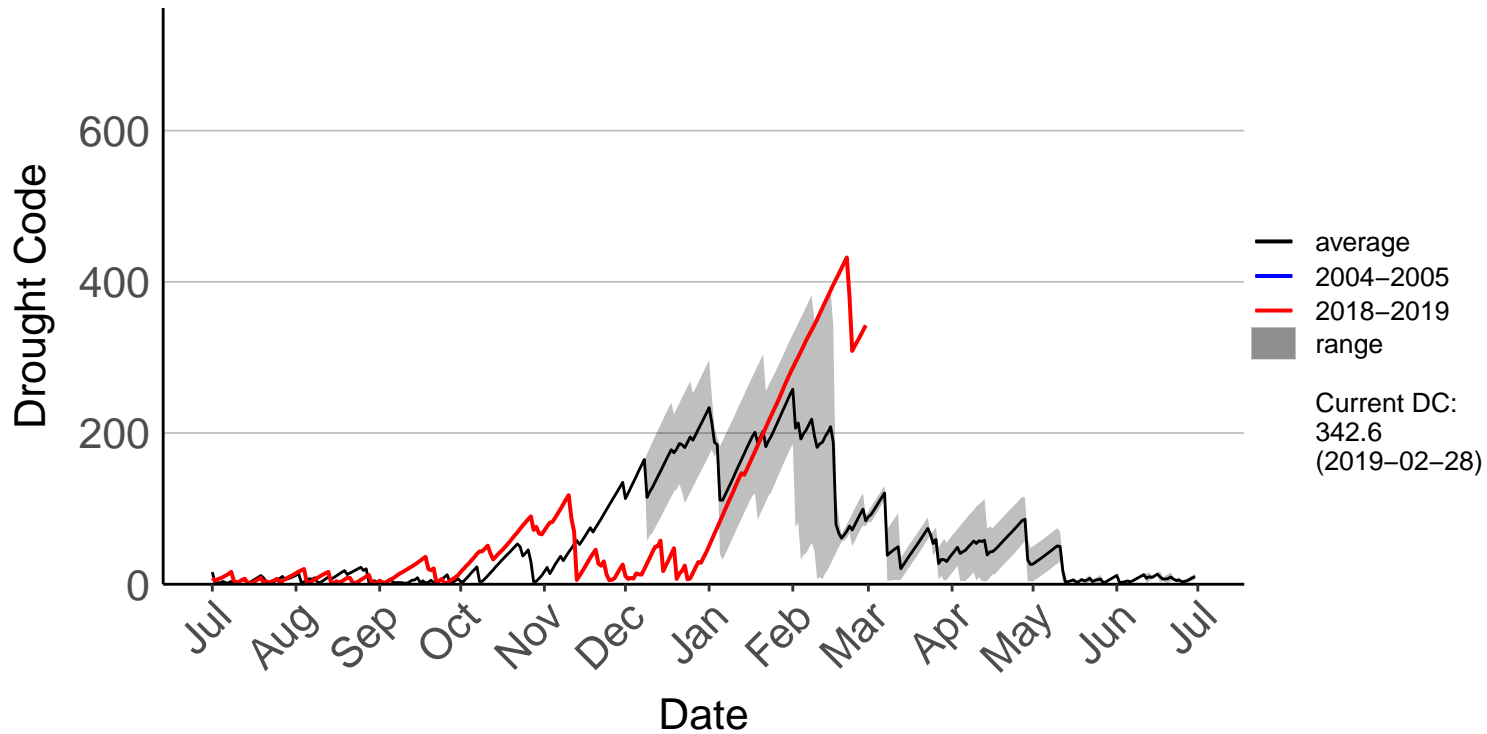

Tauranga Raws

Te Puke Ews

TECT All Terrain Park Raws

Waihau Bay Raws

Waihi Beach Raws

Waimana Raws

Whakatane Aero Aws

Whakatane Raws