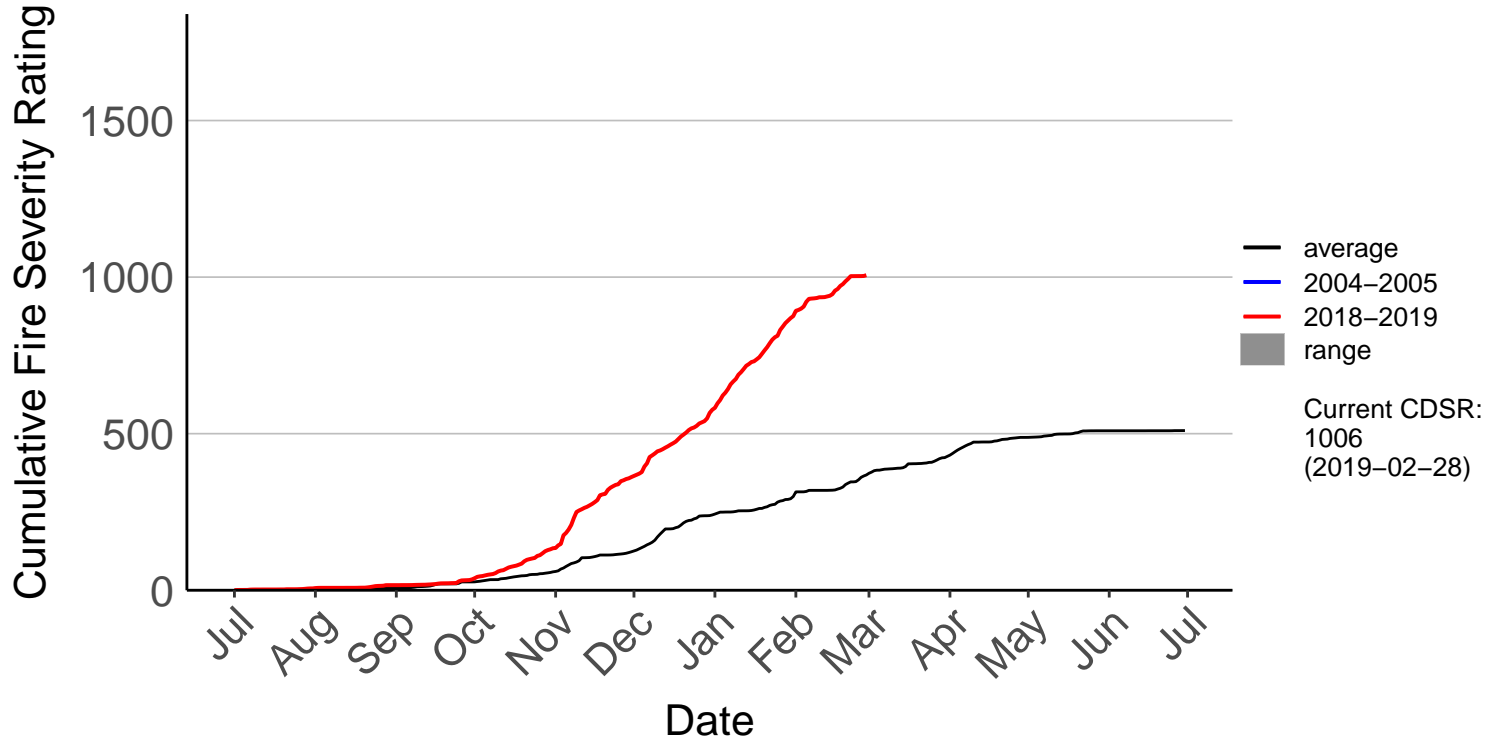

Fernside Raws

Gisborne Raws

Gisborne SYNOP

Cumulative Fire Severity Rating

Hicks Bay SYNOP

Matawai Raws

Poroporo Raws

Cumulative Fire Severity Rating