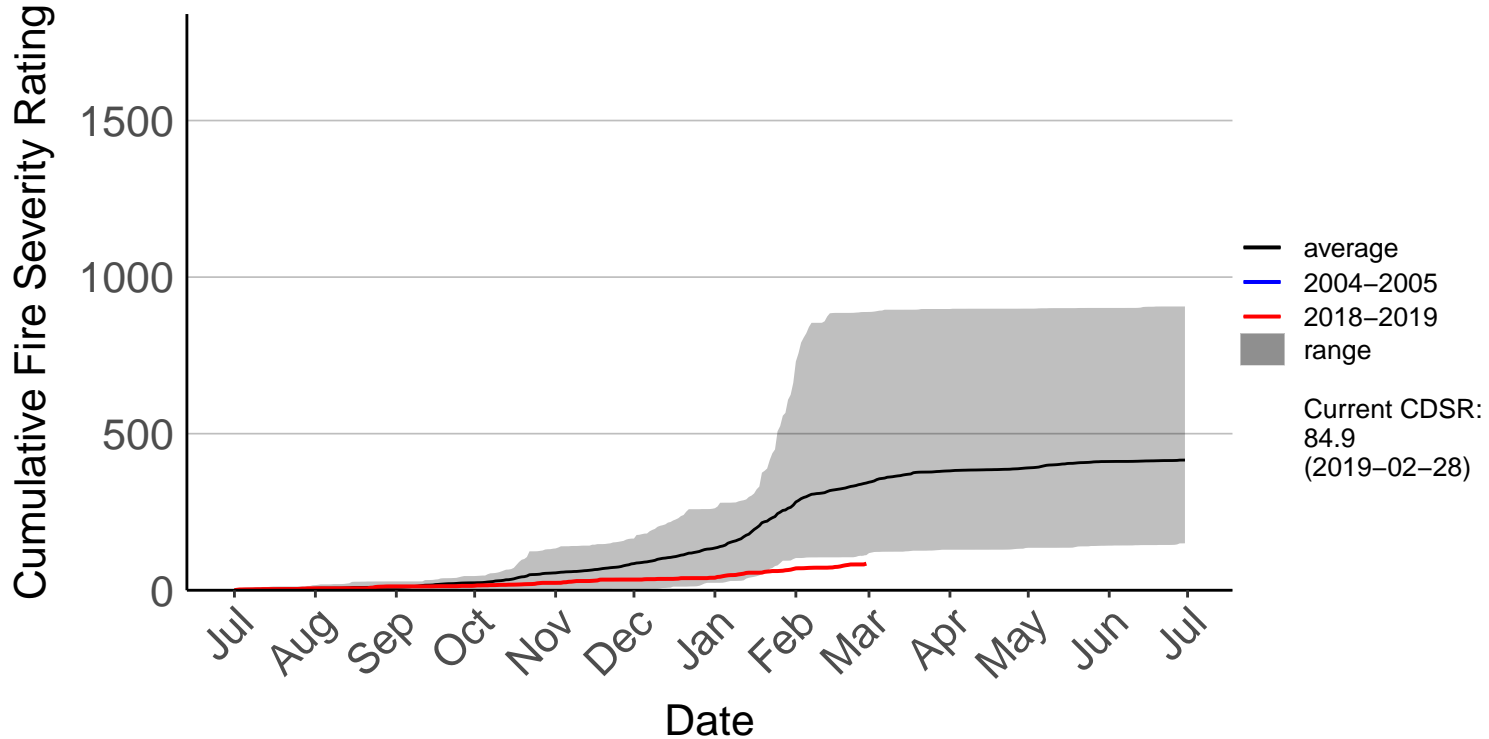

Pouawa Raws