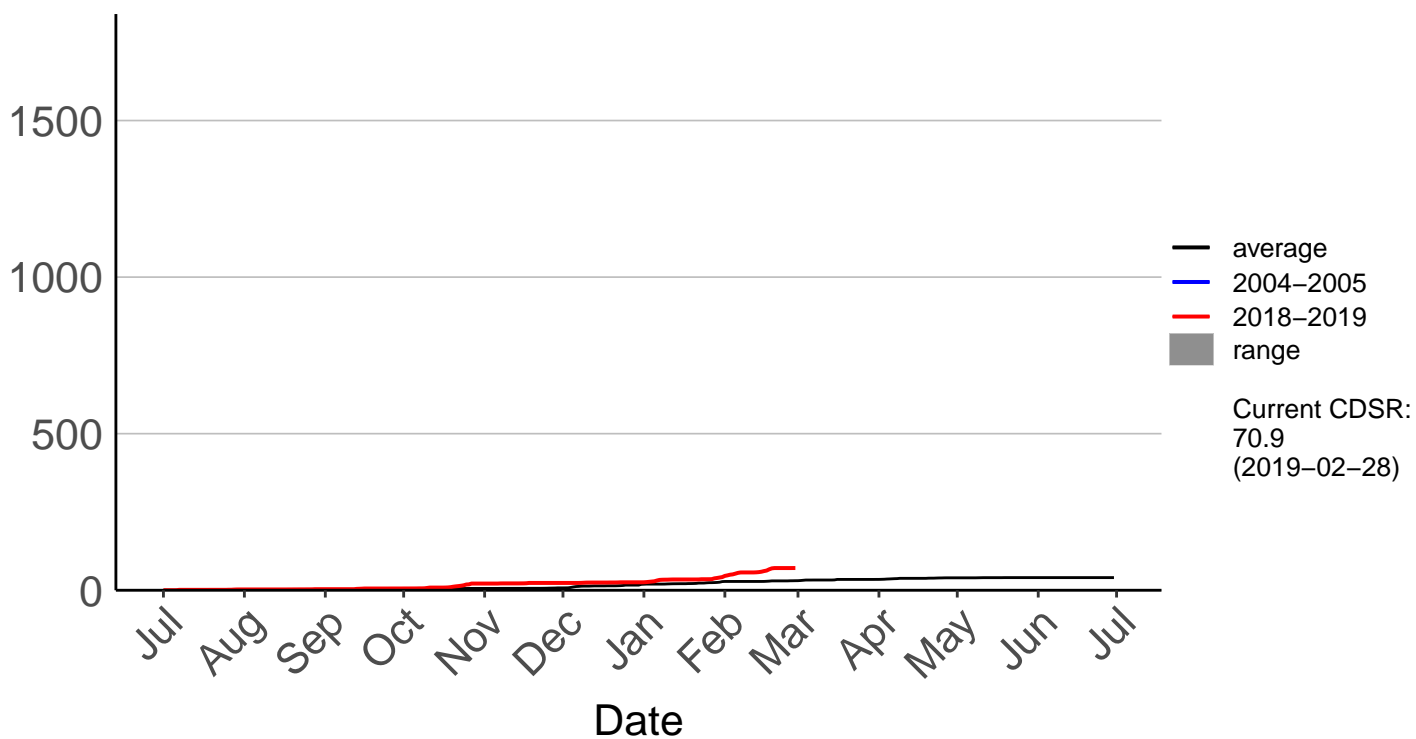

Raparapaririki Raws

Cumulative Fire Severity Rating