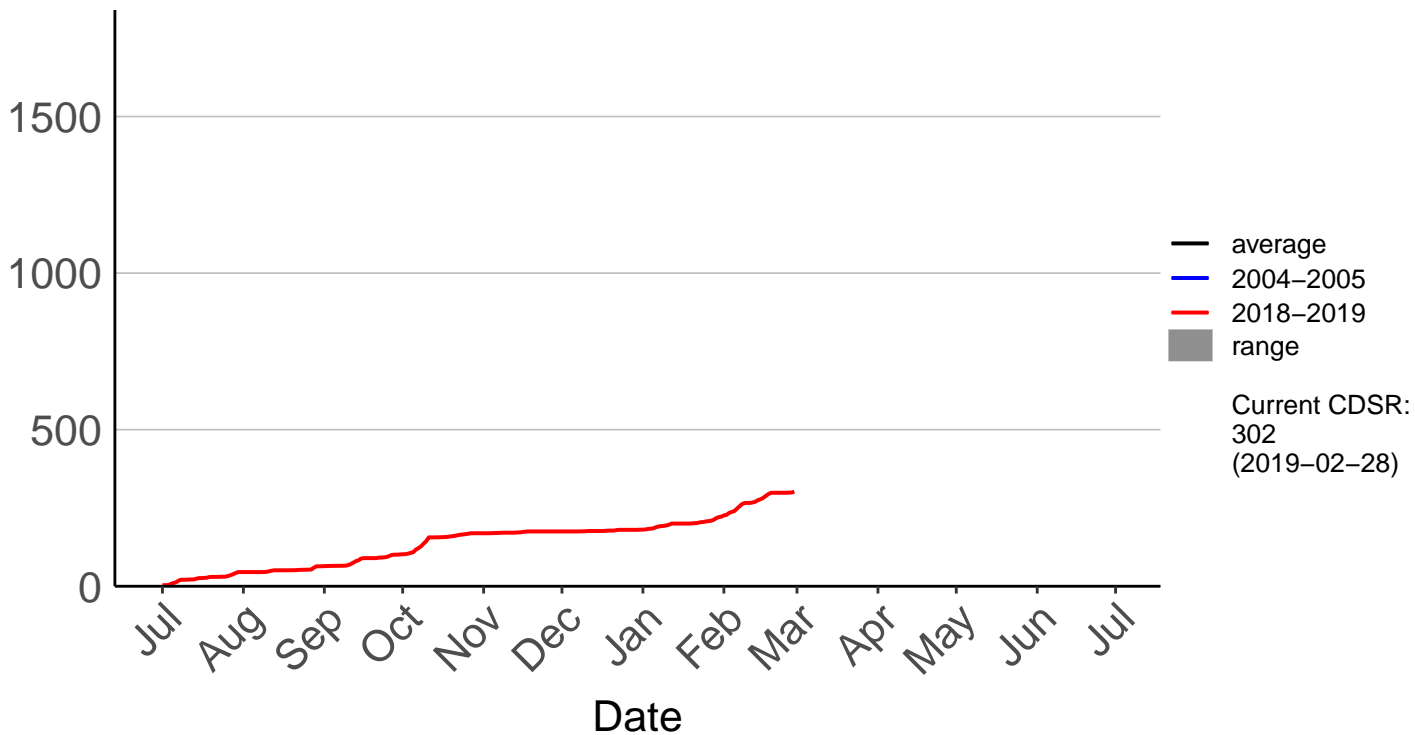

Pouawa Raws

Raparapaririki Raws

Cumulative Fire Severity Rating

Wharekahika Raws

Cumulative Fire Severity Rating

Wharekopae Raws

Cumulative Fire Severity Rating