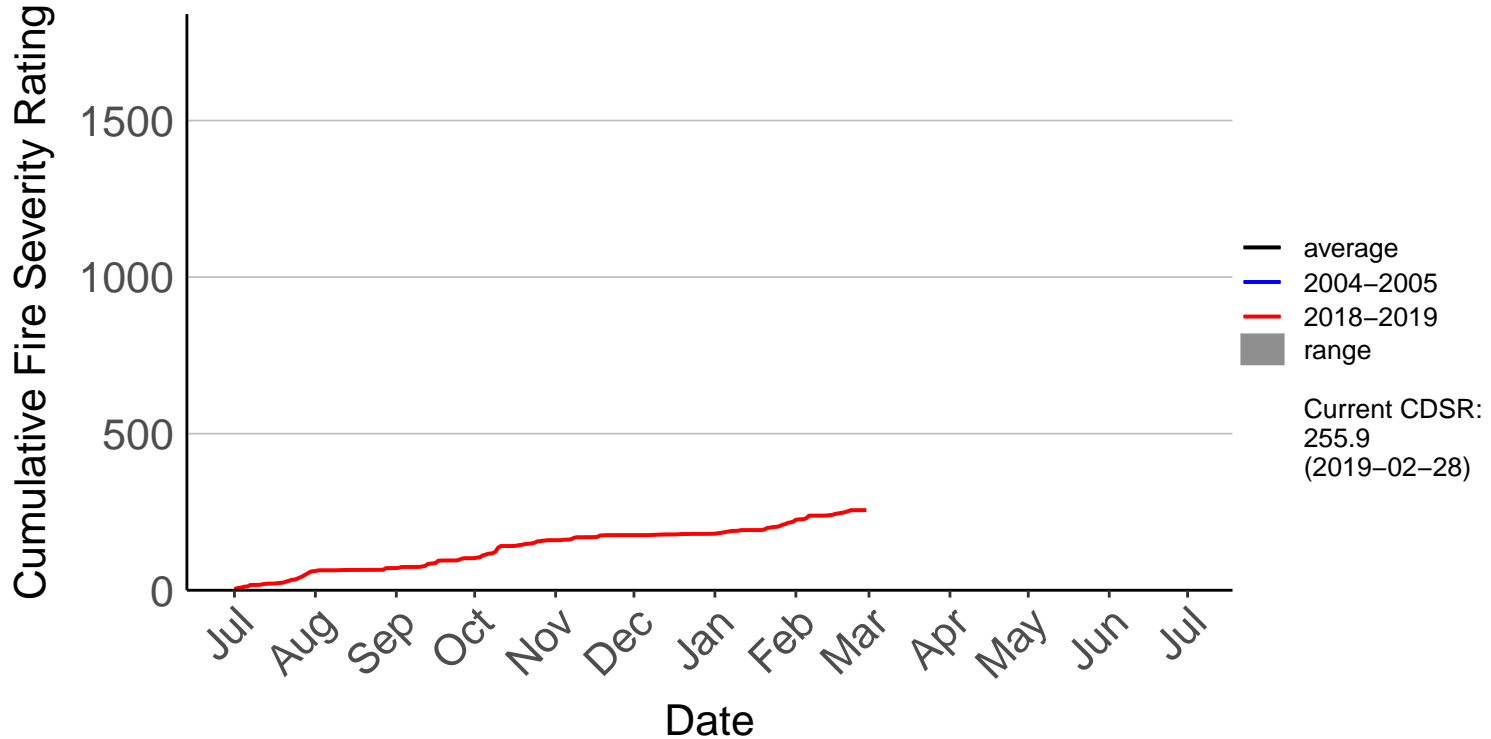

Fernside Raws

Gisborne Raws

Gisborne SYNOP

Cumulative Fire Severity Rating

Hicks Bay SYNOP

Matawai Raws

Poroporo Raws

Cumulative Fire Severity Rating