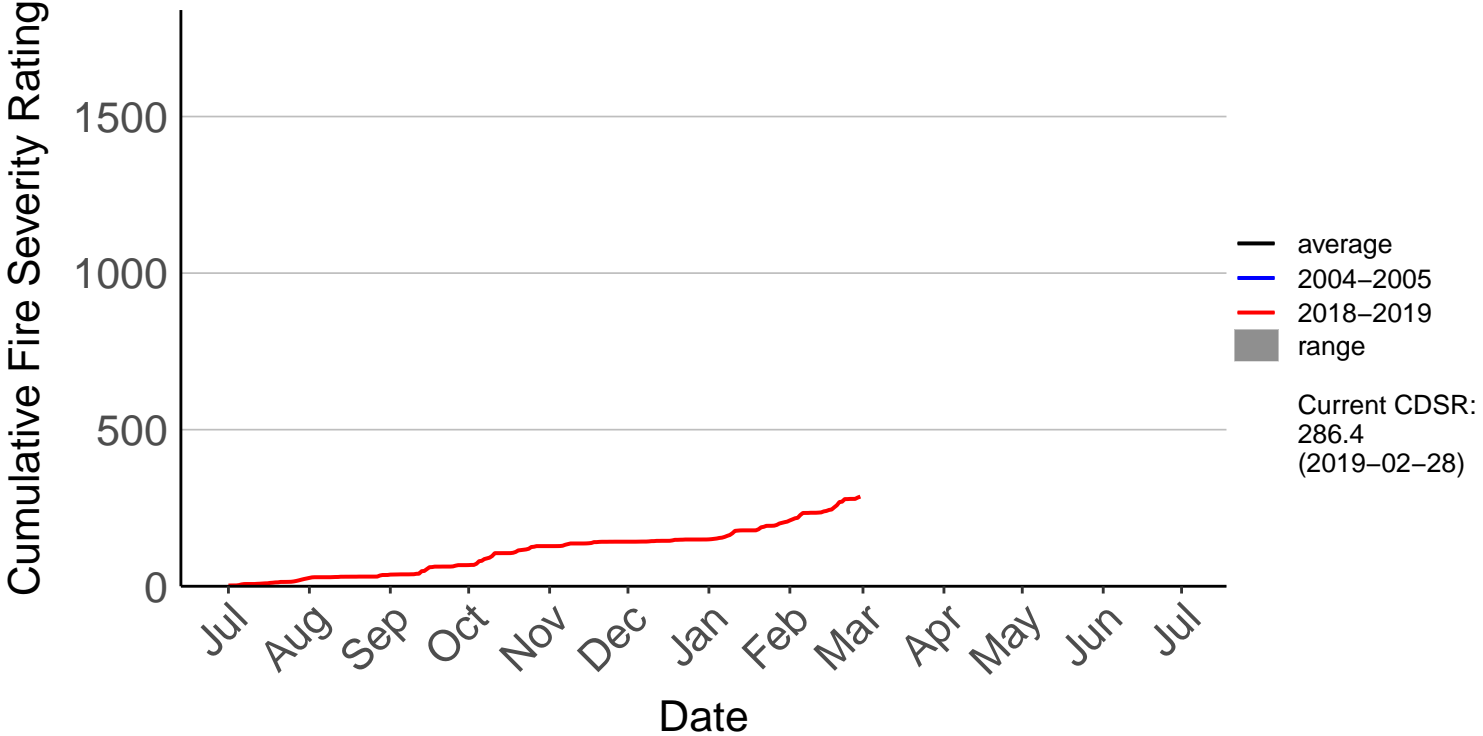

Fernside Raws

Gisborne Raws

Gisborne SYNOP

Cumulative Fire Severity Rating

Hicks Bay SYNOP

Matawai Raws

Poroporo Raws

Cumulative Fire Severity Rating