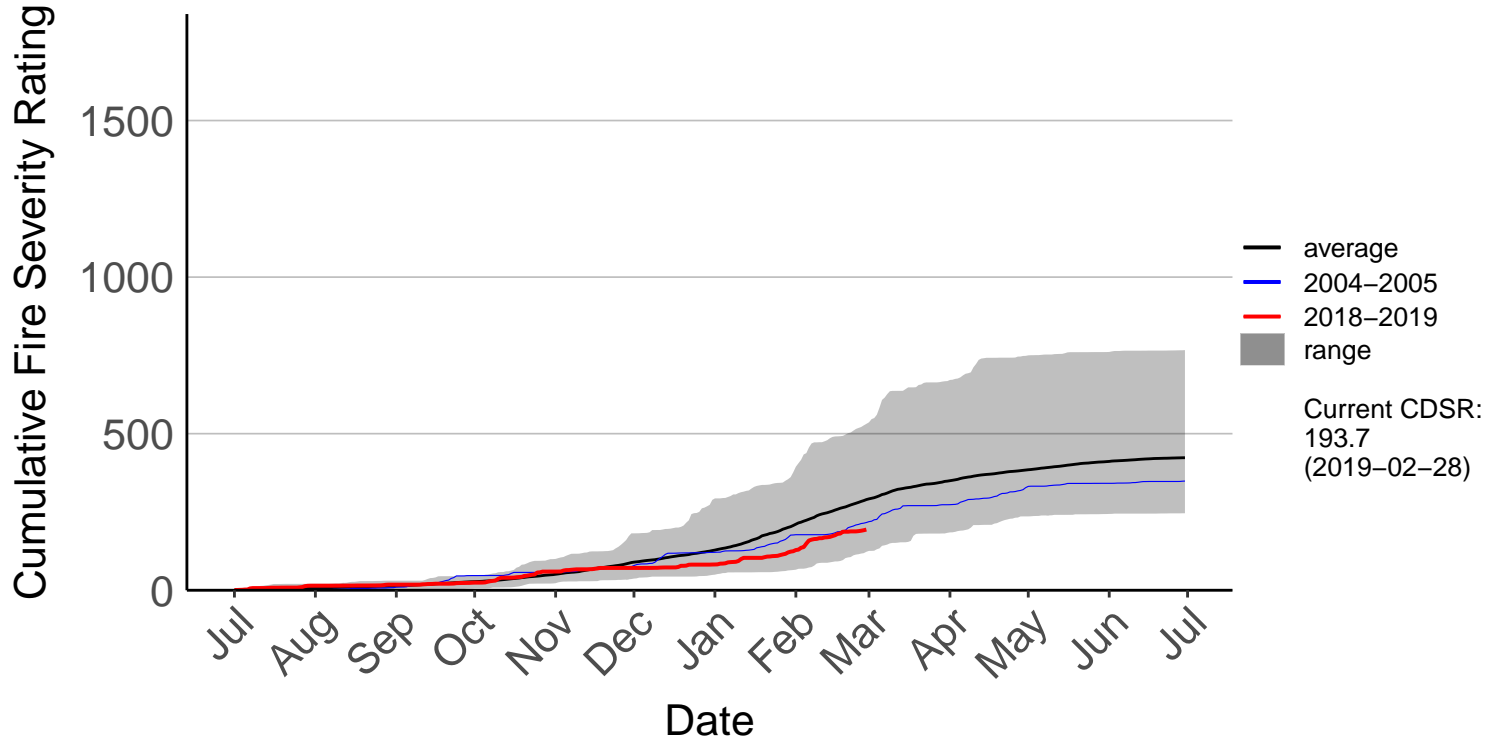

Fernside Raws

Gisborne Raws

Gisborne SYNOP

Cumulative Fire Severity Rating

Hicks Bay SYNOP

Matawai Raws

Poroporo Raws

Cumulative Fire Severity Rating