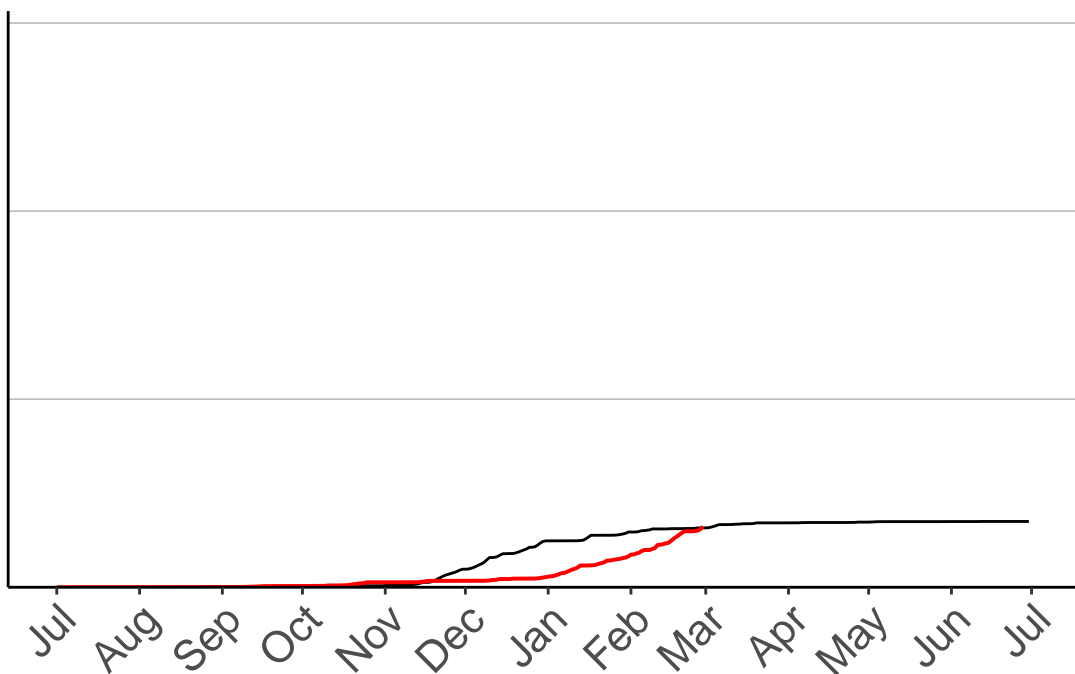

Cumulative Fire Severity Rating

600
400
200
0

Jul Aug Sep Oct Nov Dec Jan Feb Mar Apr May Jun Jul

Date

- average
- 2004–2005
- 2018–2019
- range

Current CDSR:
73.2
(2019-02-28)

Tikorangi Raws

Cumulative Fire Severity Rating

600
400
200
0

Jul Aug Sep Oct Nov Dec Jan Feb Mar Apr May Jun Jul

Date

- average
- 2004–2005
- 2018–2019
- range

Current CDSR:
64.5
(2019-02-28)

Waverly Raws

Cumulative Fire Severity Rating

- average
- 2004–2005
- 2018–2019
- range