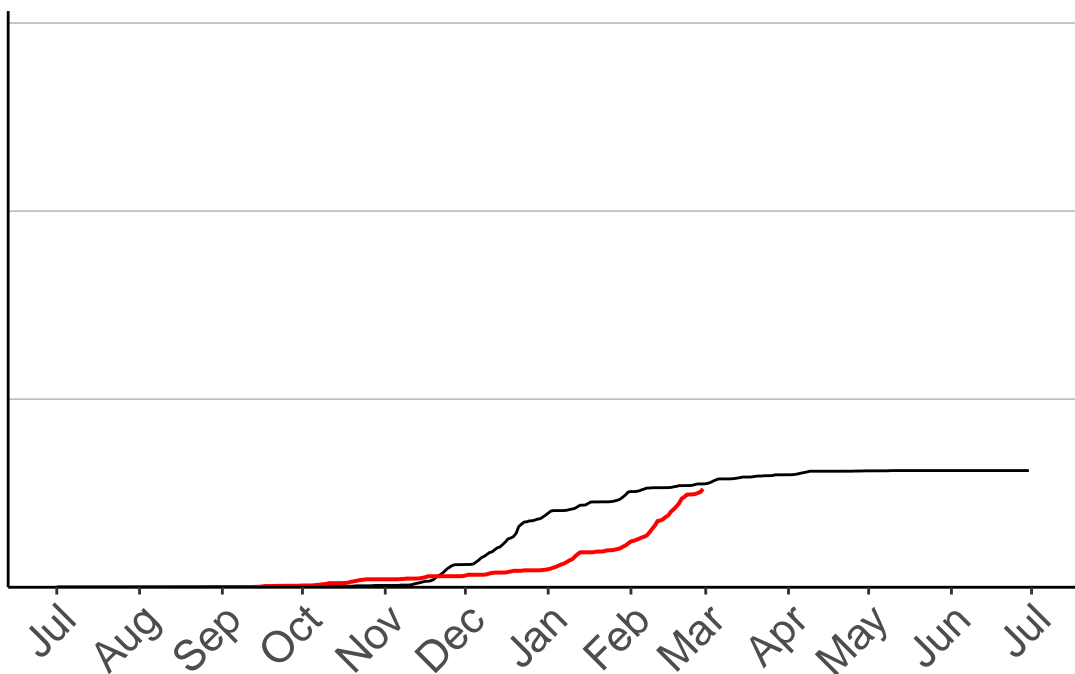

Current CDSR:
189.9
(2019-02-28)

Ngamatapouri Raws

Cumulative Fire Severity Rating

600
400
200
0

Jul Aug Sep Oct Nov Dec Jan Feb Mar Apr May Jun Jul

Date

- average
- 2004–2005
- 2018–2019
- range

Current CDSR:
104.4
(2019-02-28)