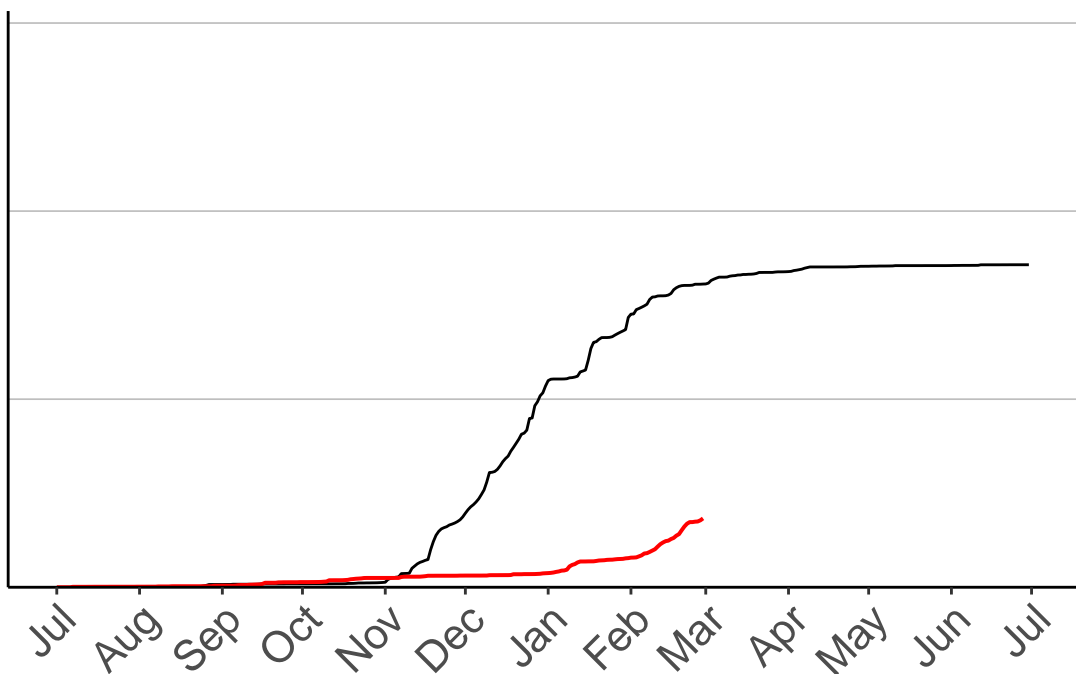

Cumulative Fire Severity Rating

600
400
200
0

Jul Aug Sep Oct Nov Dec Jan Feb Mar Apr May Jun Jul

Date

- average
- 2004–2005
- 2018–2019
- range

Current CDSR:
73.2
(2019-02-28)

Tikorangi Raws

Cumulative Fire Severity Rating

600
400
200
0

Jul Aug Sep Oct Nov Dec Jan Feb Mar Apr May Jun Jul

Date

- average
- 2004–2005
- 2018–2019
- range

Current CDSR:
64.5
(2019-02-28)

Waverly Raws

Cumulative Fire Severity Rating

- average
- 2004–2005
- 2018–2019
- range