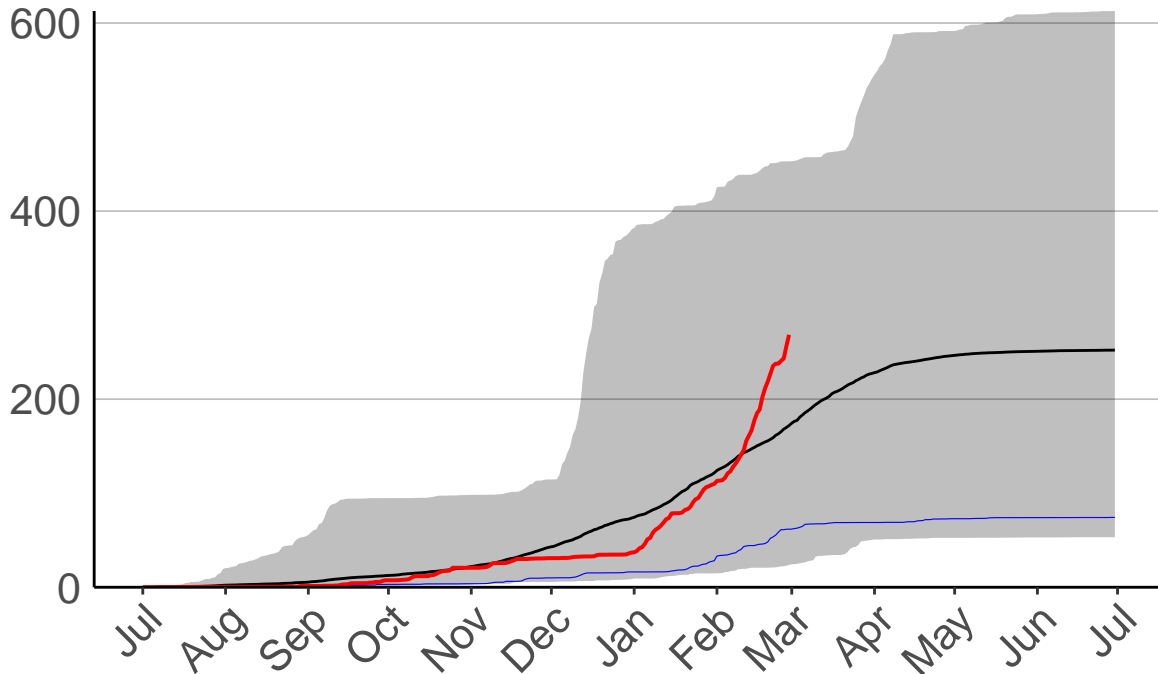

Cumulative Fire Severity Rating

600
400
200
0

Jul Aug Sep Oct Nov Dec Jan Feb Mar Apr May Jun Jul

Date

- average
- 2004–2005
- 2018–2019
- range

Current CDSR:
73.2
(2019-02-28)

Tikorangi Raws

Cumulative Fire Severity Rating

600
400
200
0

Jul Aug Sep Oct Nov Dec Jan Feb Mar Apr May Jun Jul

Date

- average
- 2004–2005
- 2018–2019
- range

Current CDSR:
64.5
(2019-02-28)

Waverly Raws

Cumulative Fire Severity Rating

- average
- 2004–2005
- 2018–2019
- range