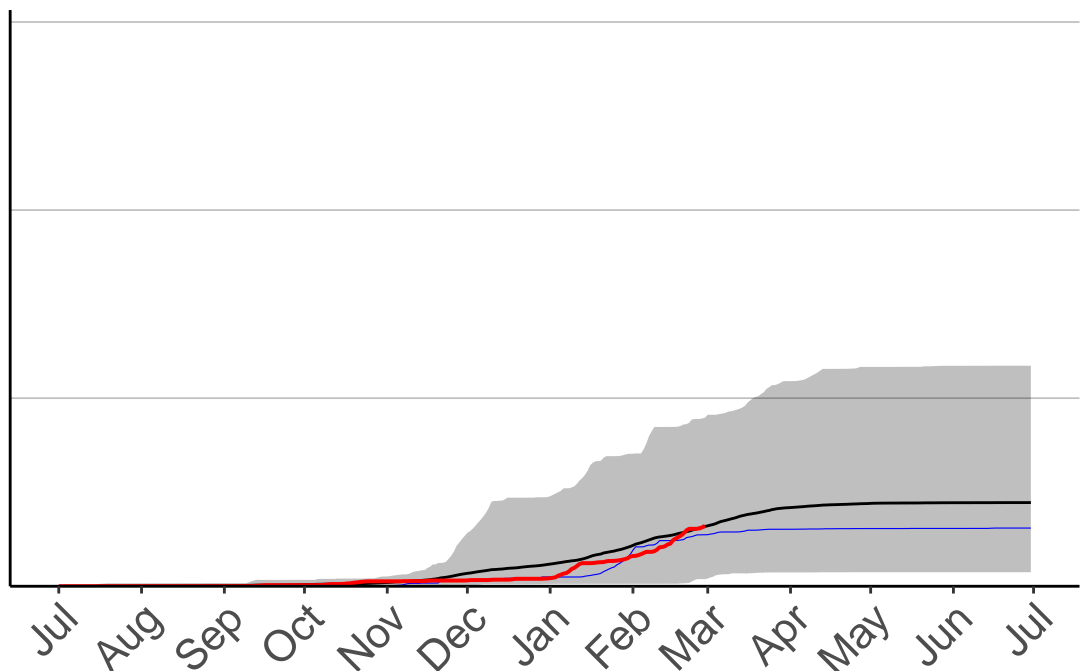

Eltham Raws

Cumulative Fire Severity Rating

600
400
200
0

Jul Aug Sep Oct Nov Dec Jan Feb Mar Apr May Jun Jul

Date

- average
- 2004–2005
- 2018–2019
- range

Current CDSR:
187.7
(2019-02-28)

Hawera Aws

Cumulative Fire Severity Rating

600
400
200
0

Jul Aug Sep Oct Nov Dec Jan Feb Mar Apr May Jun Jul

Date

- average
- 2004–2005
- 2018–2019
- range

Current CDSR:
153.9
(2019-02-28)

Marco Raws

Cumulative Fire Severity Rating

600
400
200
0

Jul Aug Sep Oct Nov Dec Jan Feb Mar Apr May Jun Jul

Date

- average
- 2004–2005
- 2018–2019
- range

Current CDSR:
64.2
(2019-02-28)

New Plymouth SYNOP

Cumulative Fire Severity Rating

- average
- 2004–2005
- 2018–2019
- range