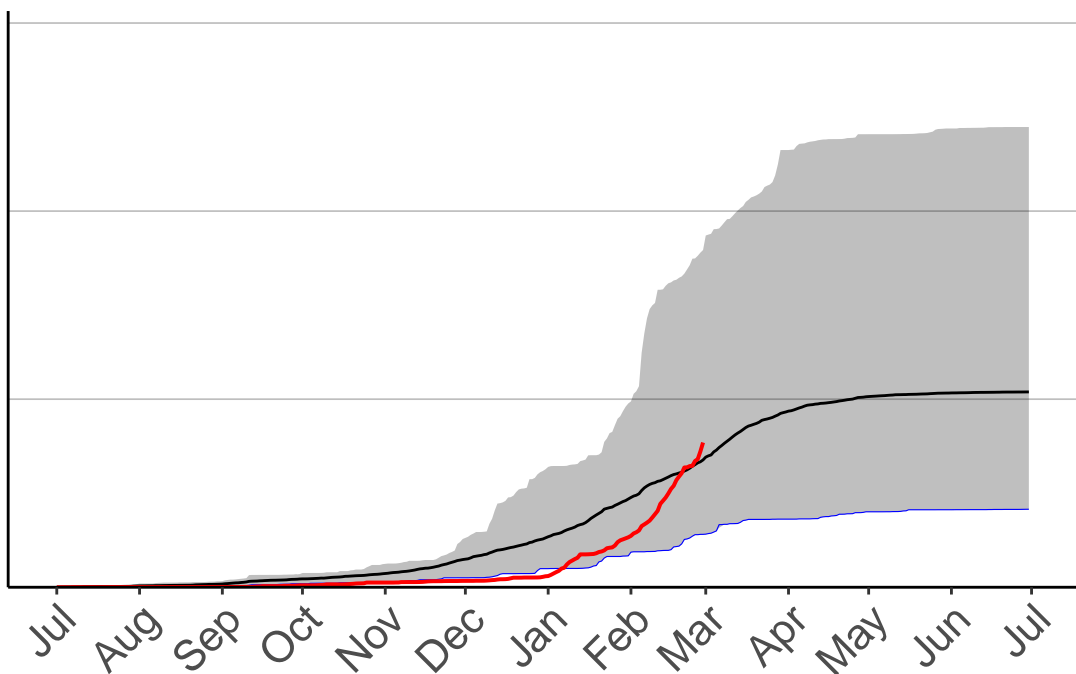

Hawera Aws

Cumulative Fire Severity Rating

600
400
200
0

Jul Aug Sep Oct Nov Dec Jan Feb Mar Apr May Jun Jul

Date

- average
- 2004–2005
- 2018–2019
- range

Current CDSR:
153.9
(2019-02-28)