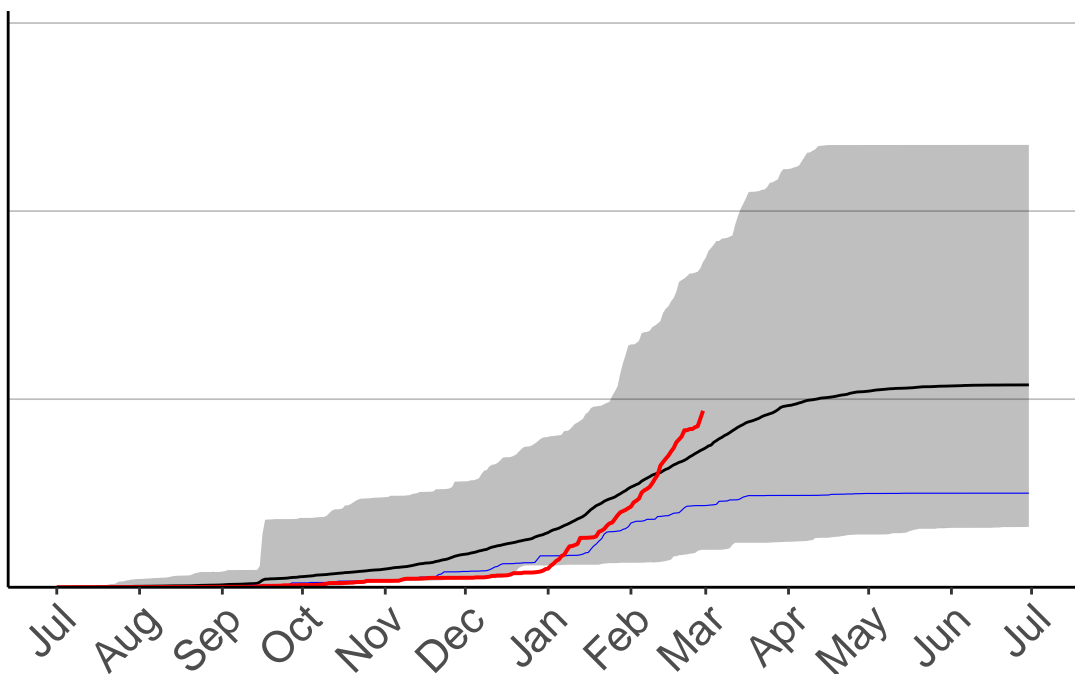

Eltham Raws

Cumulative Fire Severity Rating

600
400
200
0

Jul Aug Sep Oct Nov Dec Jan Feb Mar Apr May Jun Jul

Date

- average
- 2004–2005
- 2018–2019
- range

Current CDSR:
187.7
(2019-02-28)

Hawera Aws

Cumulative Fire Severity Rating

600
400
200
0

Jul Aug Sep Oct Nov Dec Jan Feb Mar Apr May Jun Jul

Date

- average
- 2004–2005
- 2018–2019
- range

Current CDSR:
153.9
(2019-02-28)

Marco Raws

Cumulative Fire Severity Rating