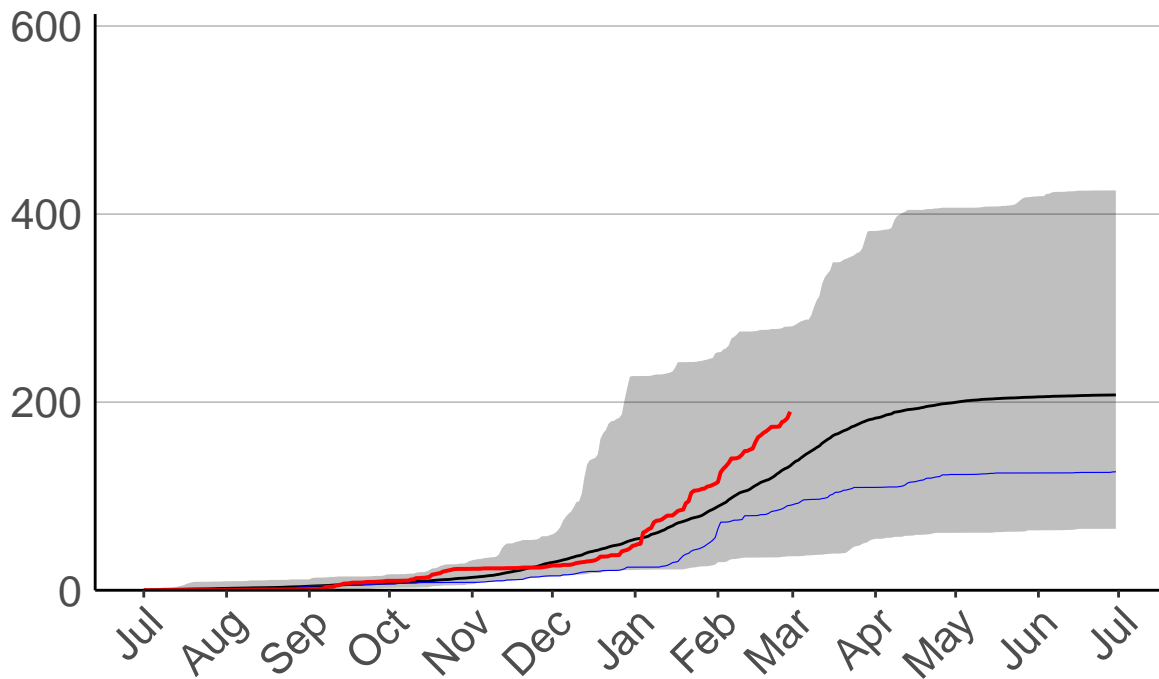

Cumulative Fire Severity Rating

600
400
200
0

Jul Aug Sep Oct Nov Dec Jan Feb Mar Apr May Jun Jul

Date

- average
- 2004–2005
- 2018–2019
- range

Current CDSR:
153.9
(2019-02-28)

Marco Raws

Cumulative Fire Severity Rating

600
400
200
0

Jul Aug Sep Oct Nov Dec Jan Feb Mar Apr May Jun Jul

Date

- average
- 2004–2005
- 2018–2019
- range

Current CDSR:
64.2
(2019-02-28)

New Plymouth SYNOP

Cumulative Fire Severity Rating

- average
- 2004–2005
- 2018–2019
- range

Current CDSR:
189.9
(2019-02-28)

Ngamatapouri Raws

Cumulative Fire Severity Rating

600
400
200
0

Jul Aug Sep Oct Nov Dec Jan Feb Mar Apr May Jun Jul

Date

- average
- 2004–2005
- 2018–2019
- range

Current CDSR:
104.4
(2019-02-28)