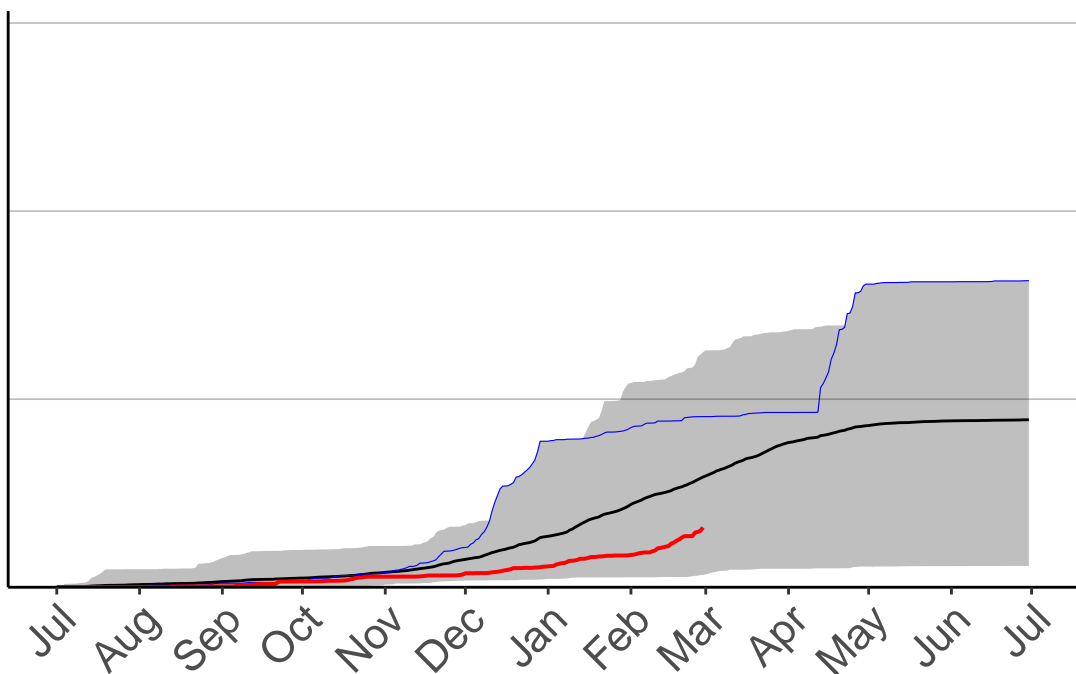

Current CDSR:
189.9
(2019-02-28)

Ngamatapouri Raws

Cumulative Fire Severity Rating

600
400
200
0

Jul Aug Sep Oct Nov Dec Jan Feb Mar Apr May Jun Jul

Date

- average
- 2004–2005
- 2018–2019
- range

Current CDSR:
104.4
(2019-02-28)

Okato Raws

Cumulative Fire Severity Rating

600
400
200
0

Jul Aug Sep Oct Nov Dec Jan Feb Mar Apr May Jun Jul

Date

- average
- 2004–2005
- 2018–2019
- range

Current CDSR:
63.5
(2019-02-28)

Opunake Raws

Cumulative Fire Severity Rating

600
400
200
0

Jul Aug Sep Oct Nov Dec Jan Feb Mar Apr May Jun Jul

Date

- average
- 2004–2005
- 2018–2019
- range

Current CDSR:
73.2
(2019-02-28)

Tikorangi Raws

Cumulative Fire Severity Rating