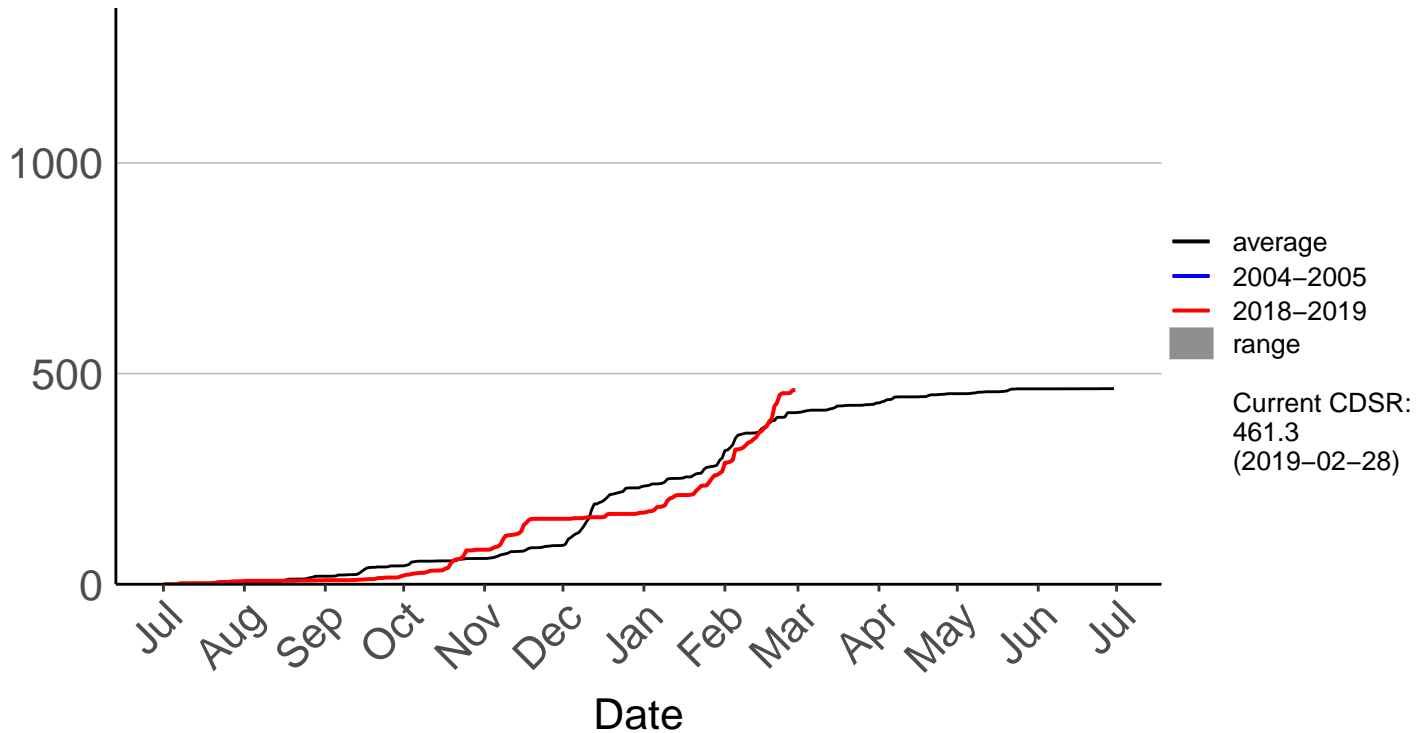

Waione East Raws

Cumulative Fire Severity Rating