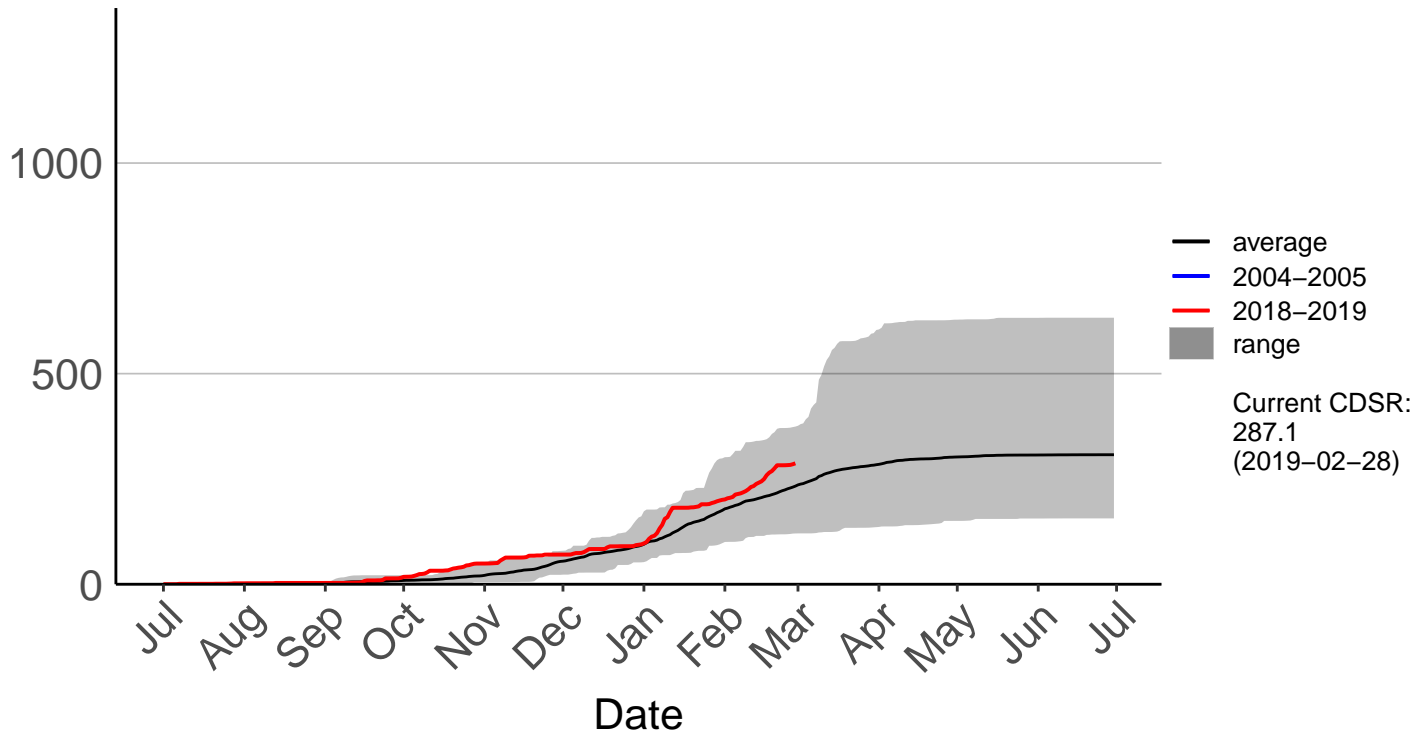

Desert Road Summit Raws

Cumulative Fire Severity Rating