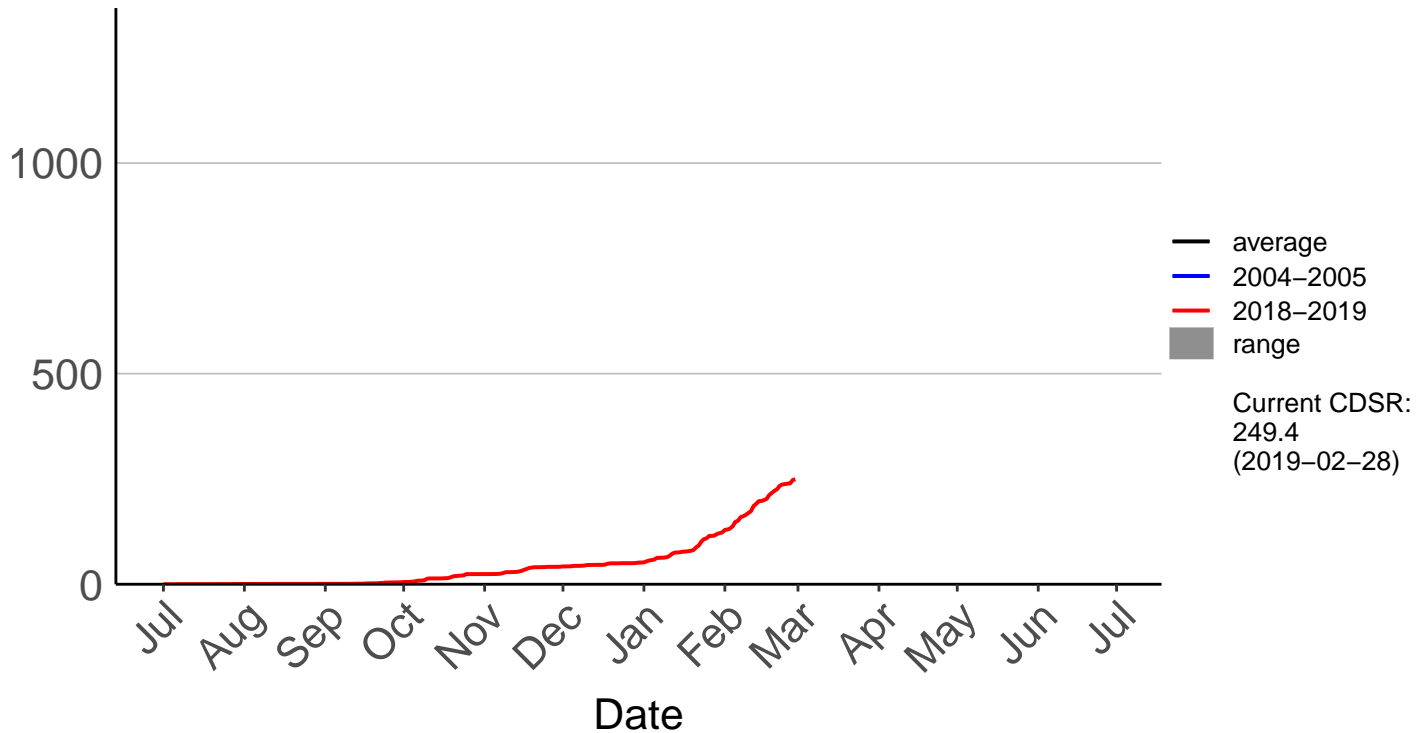

Feilding Raws

Cumulative Fire Severity Rating