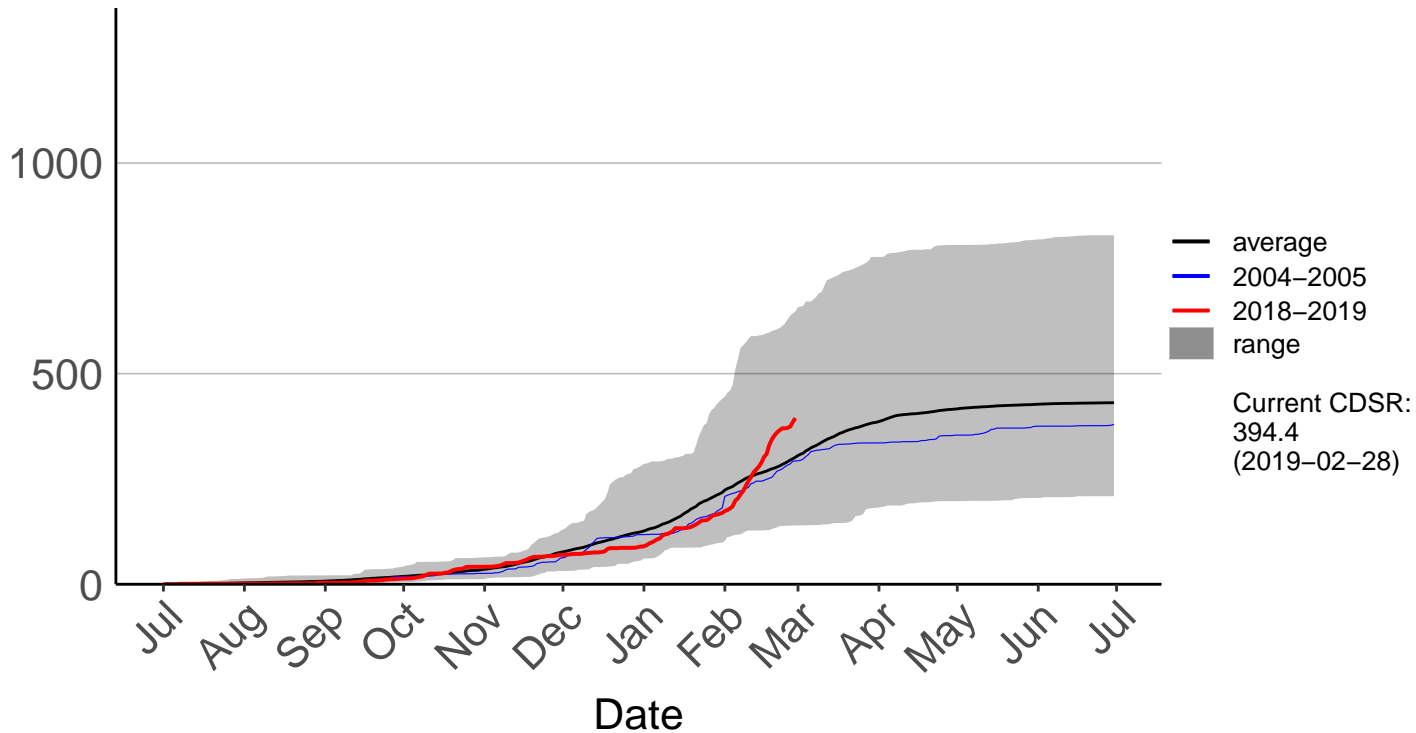

Wanganui Aws

Cumulative Fire Severity Rating