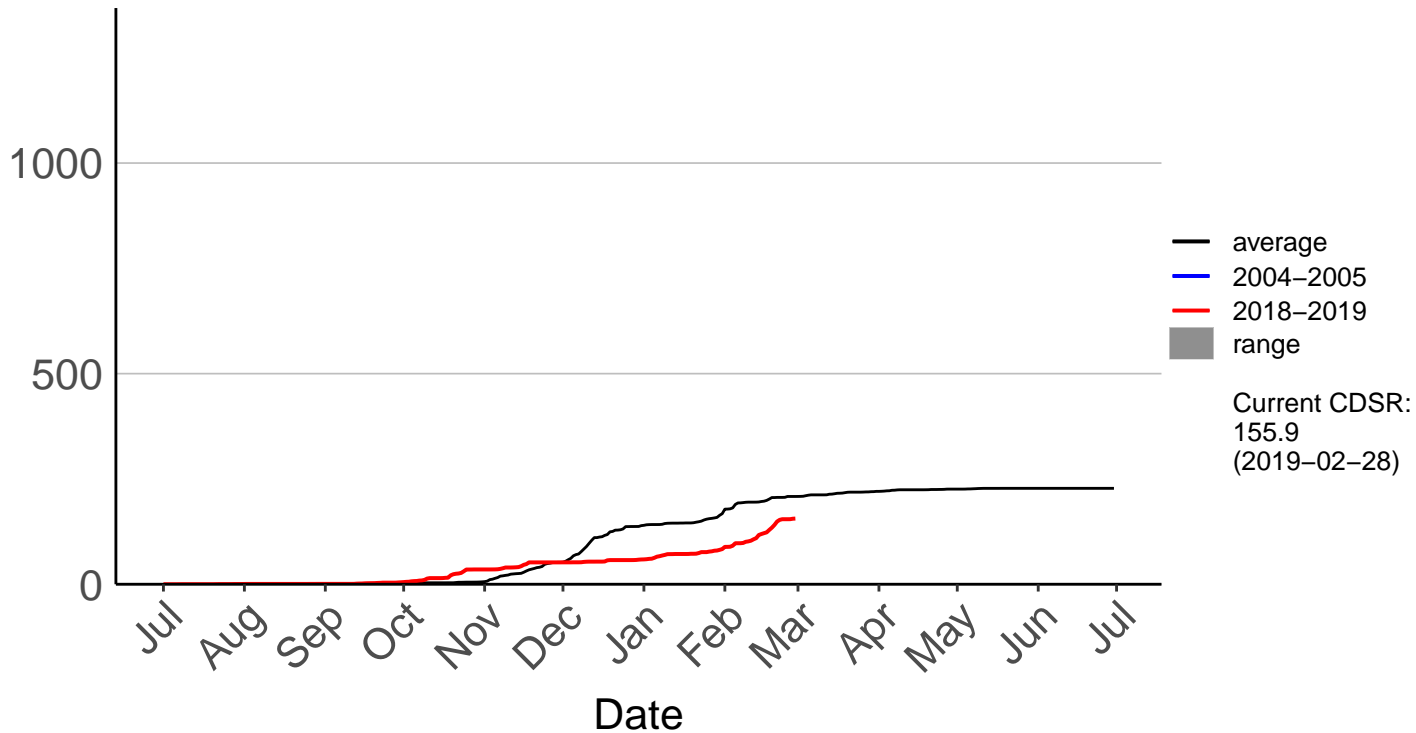

Alfredton South Raws

Cumulative Fire Severity Rating