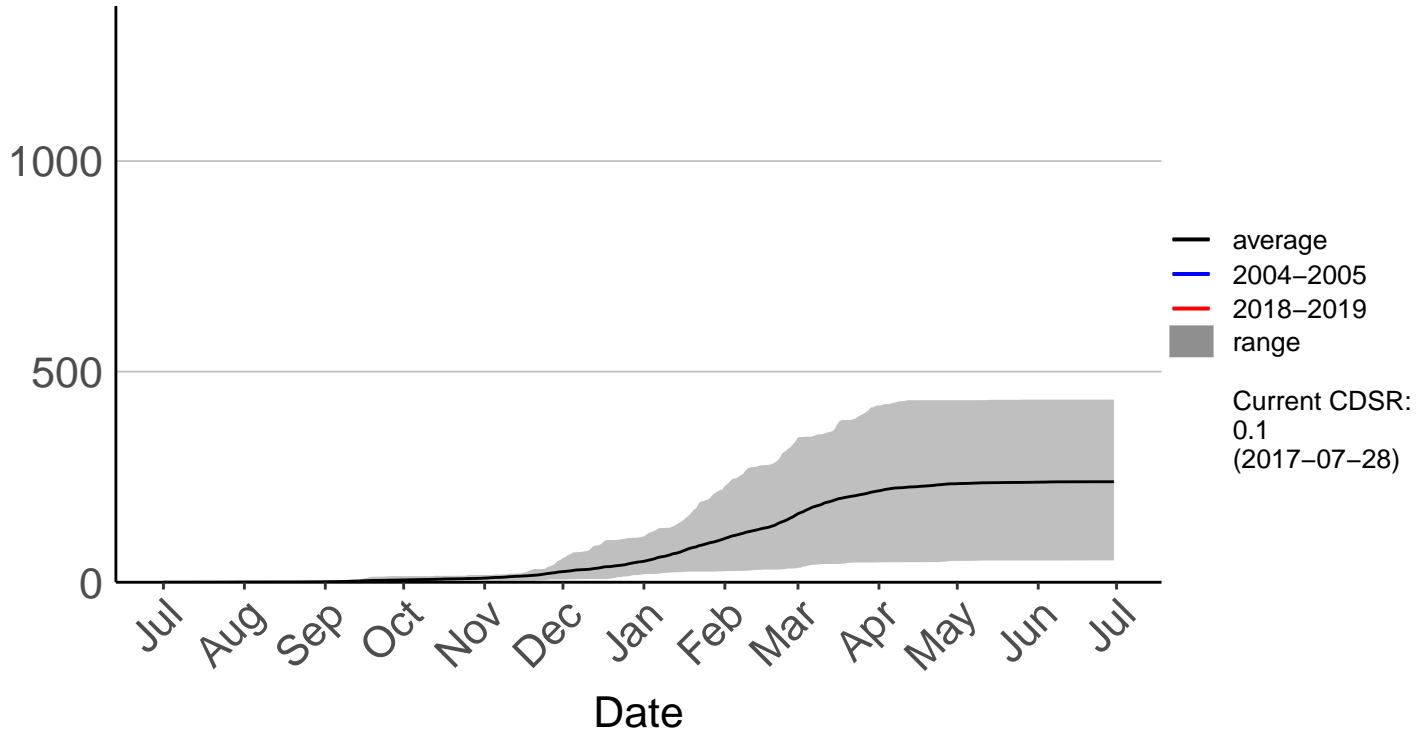

Alfredton Raws – DISCONTINUED

Cumulative Fire Severity Rating