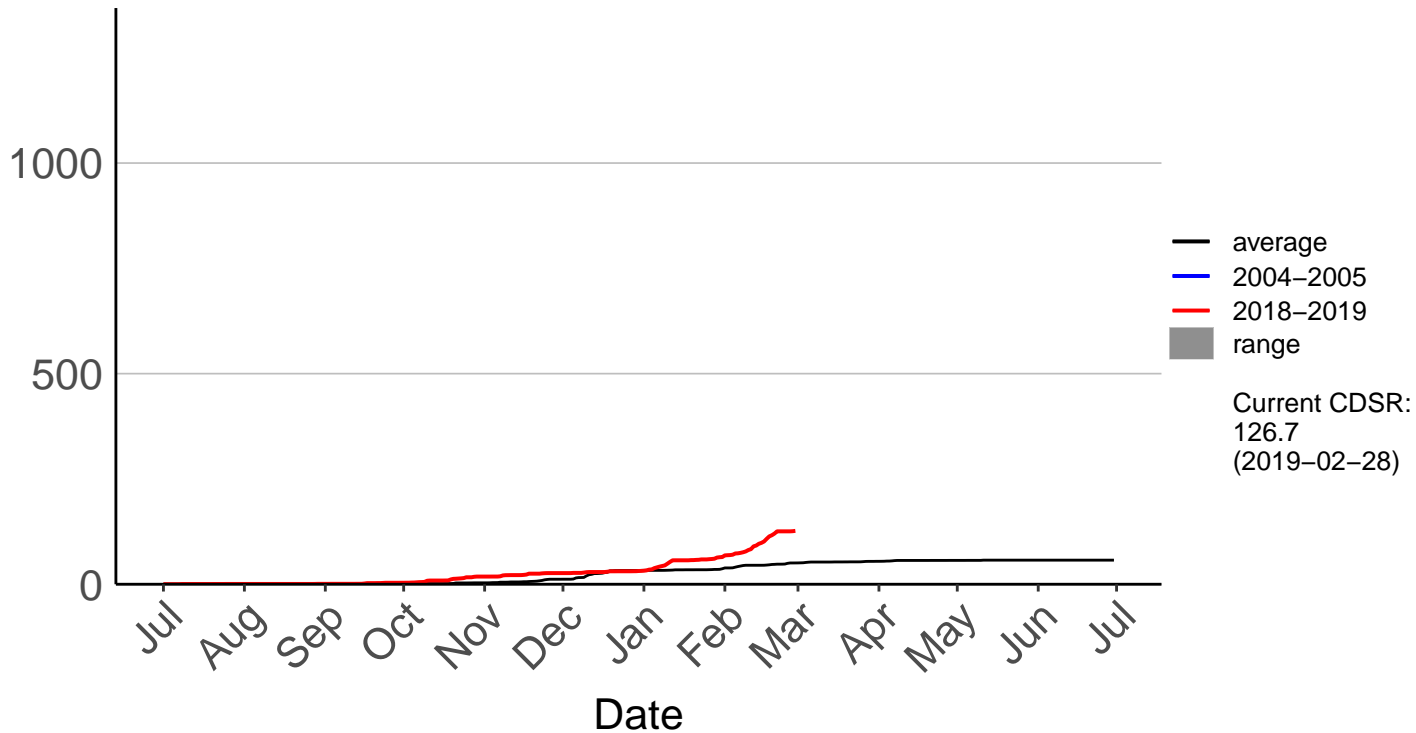

Tarn Track Raws

Cumulative Fire Severity Rating