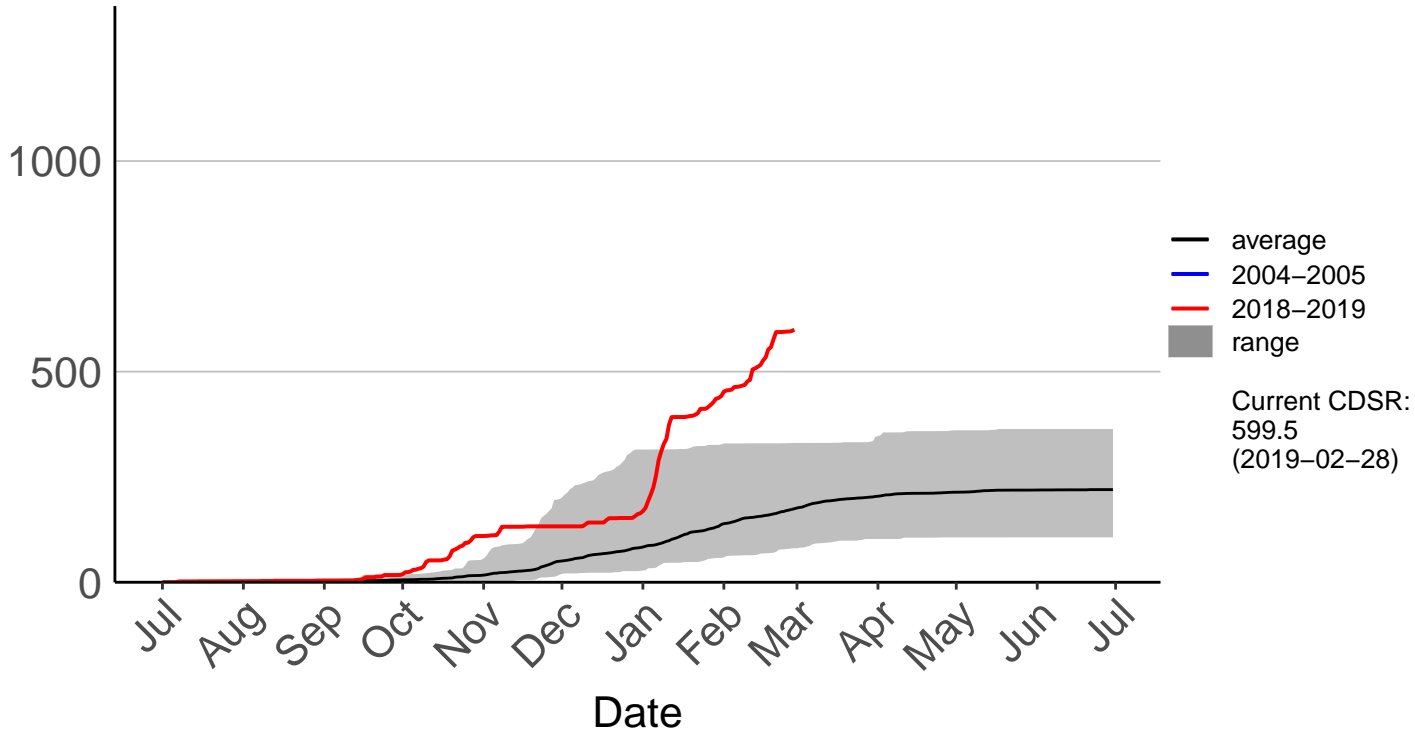

Three Kings Raws

Cumulative Fire Severity Rating