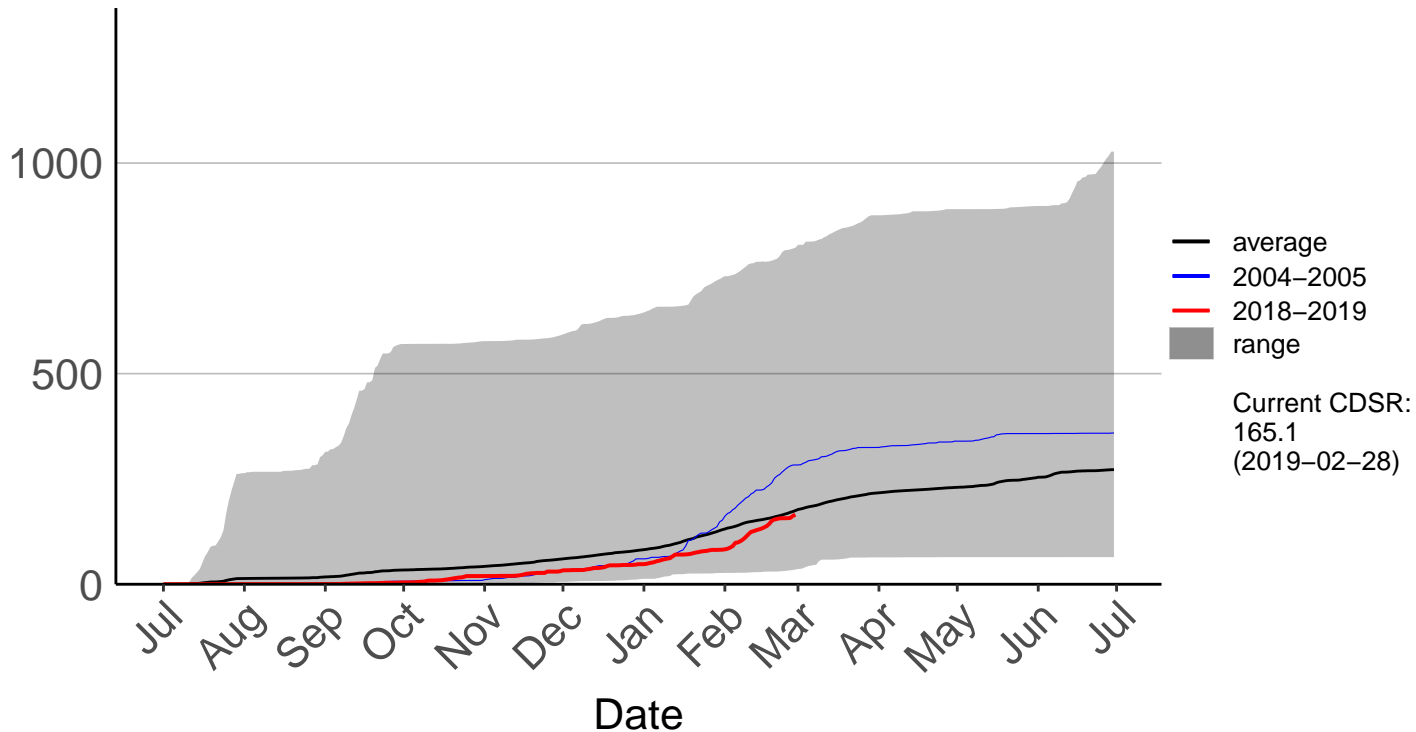

Waitarere Forest Raws

Cumulative Fire Severity Rating