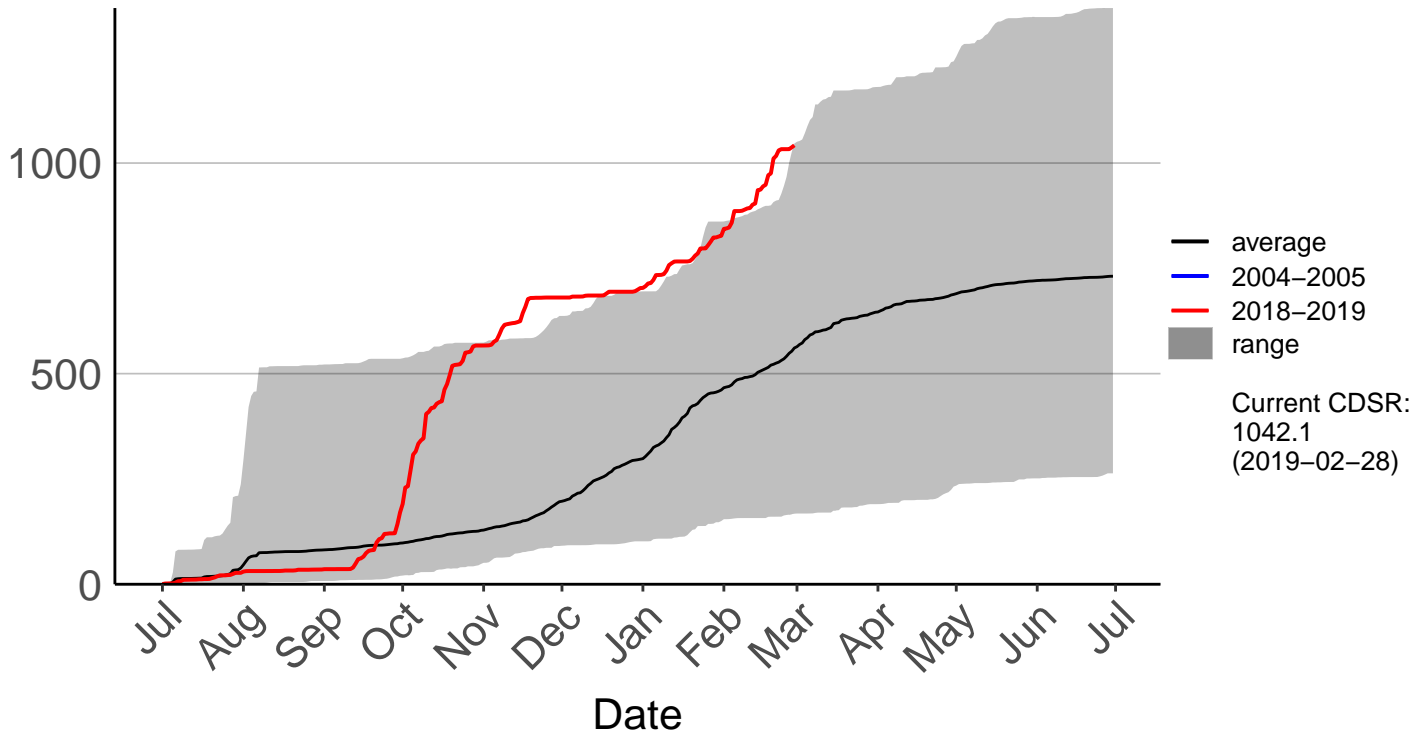

# Akitio Ews

Cumulative Fire Severity Rating