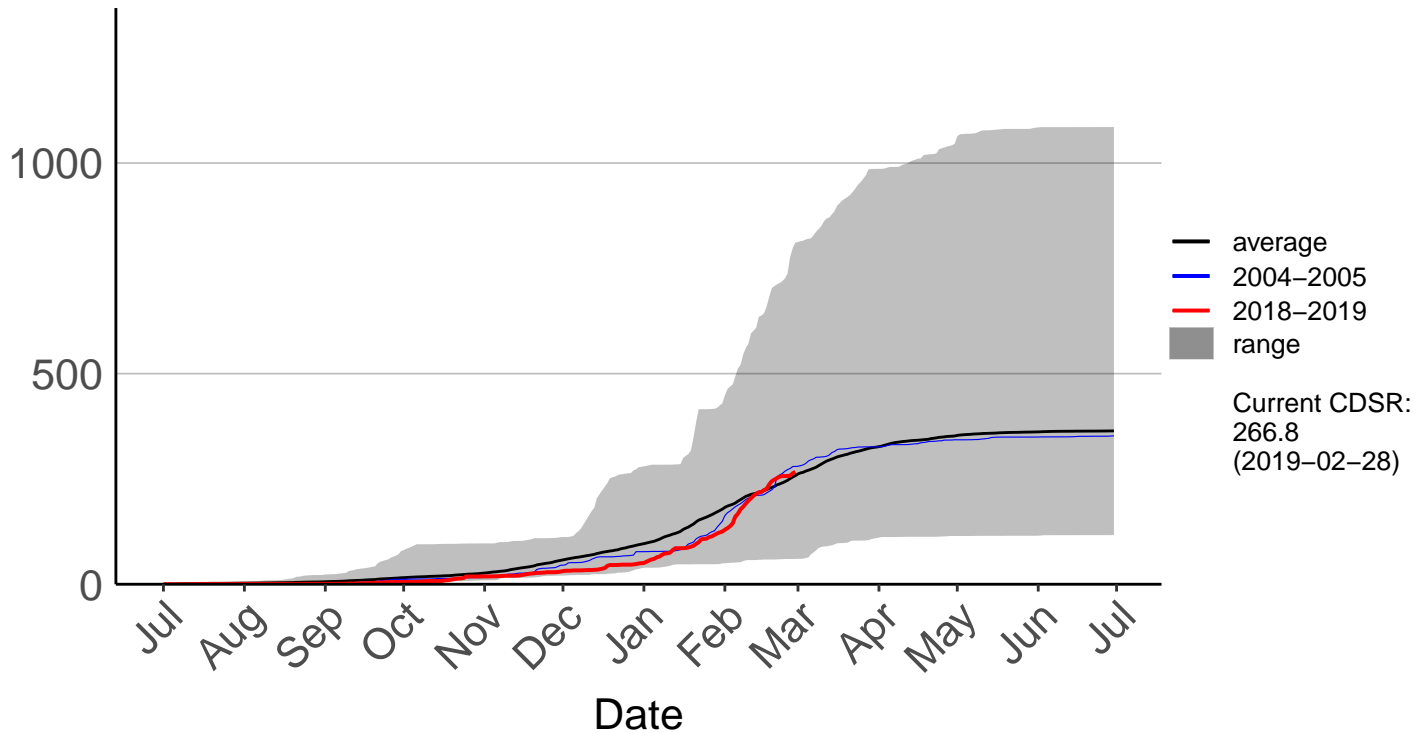

Raumai Raws

Cumulative Fire Severity Rating