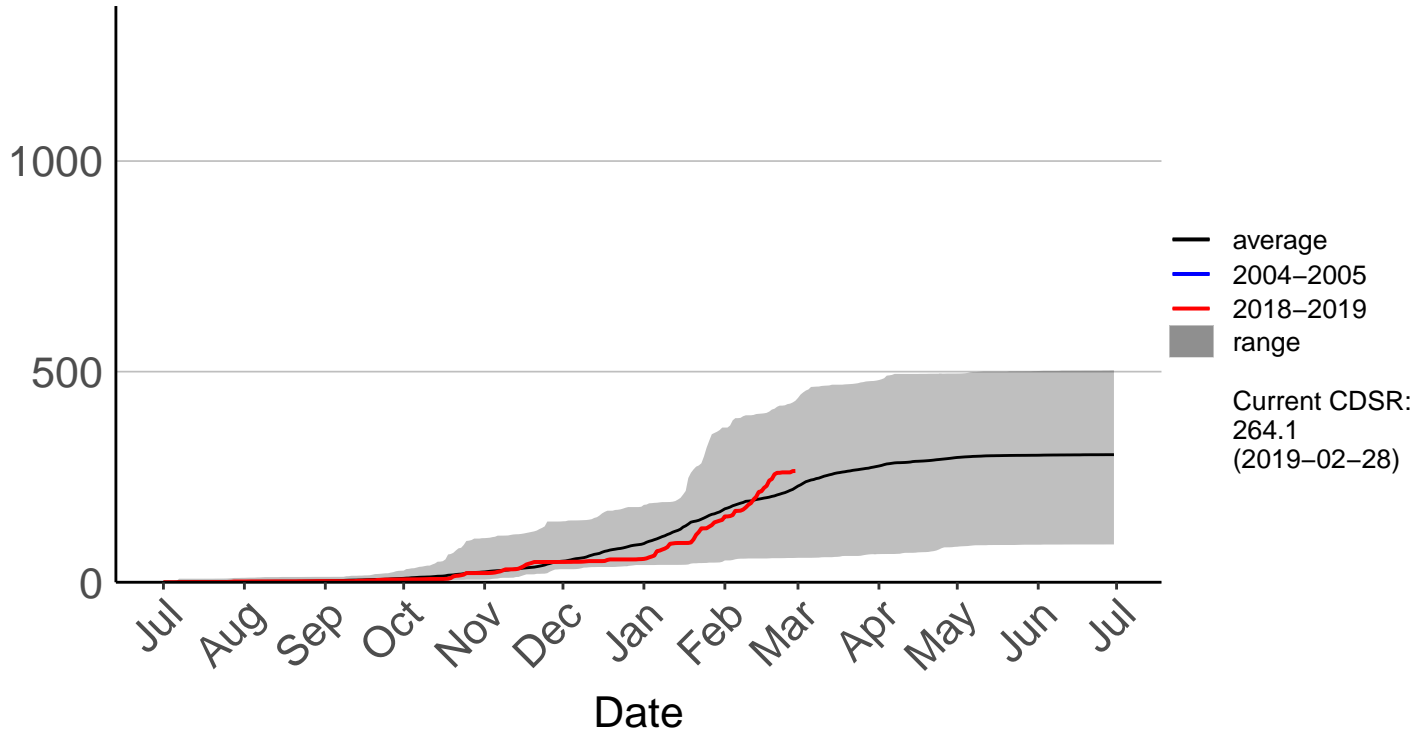

Dannevirke Ews

Cumulative Fire Severity Rating