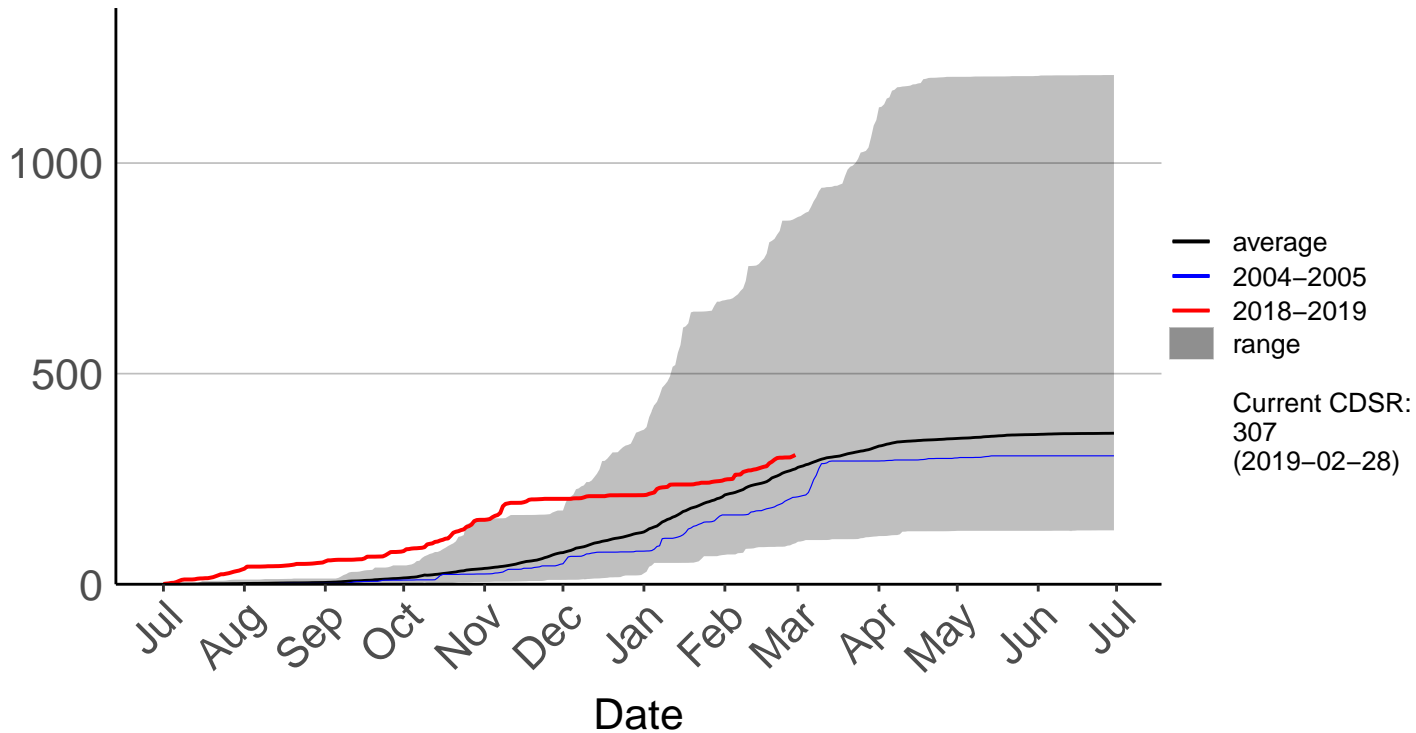

Ngamatea Raws

Cumulative Fire Severity Rating