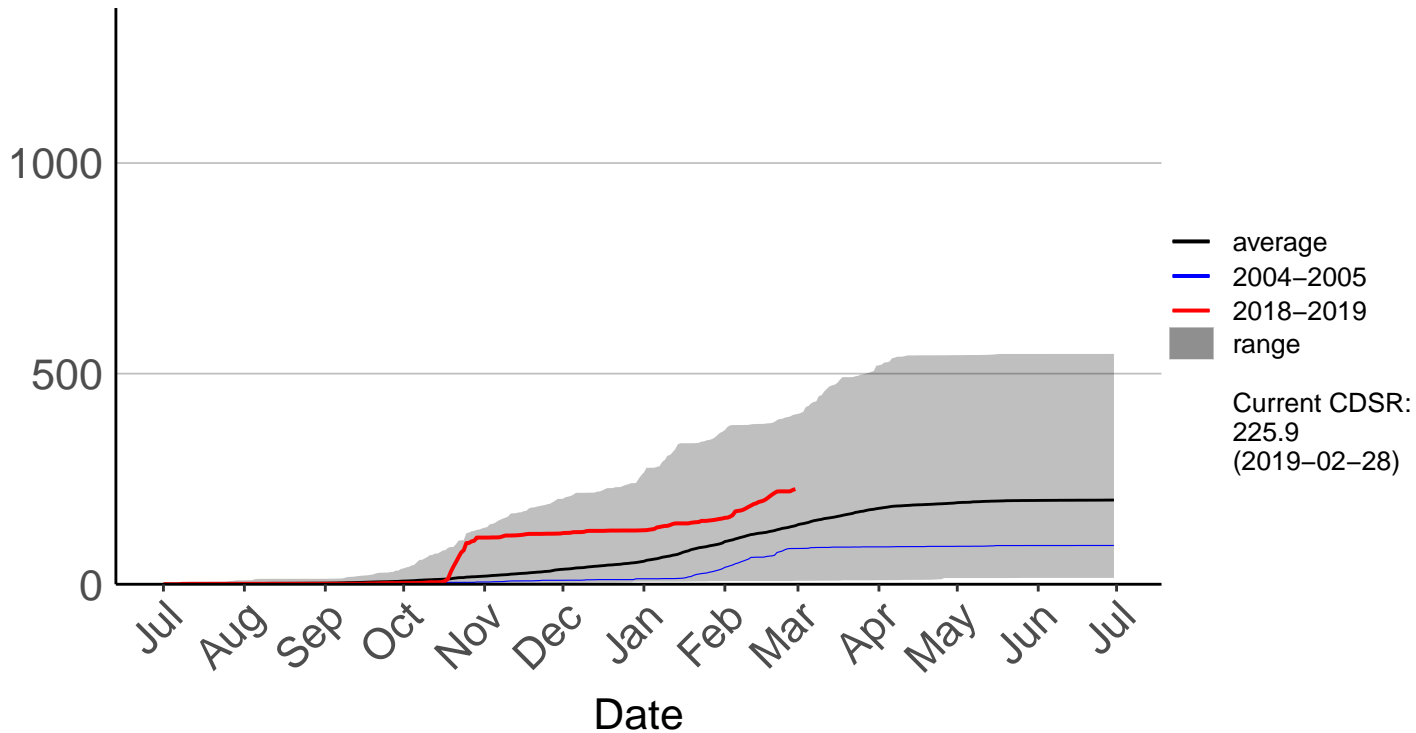

Tapuae Raws

Cumulative Fire Severity Rating