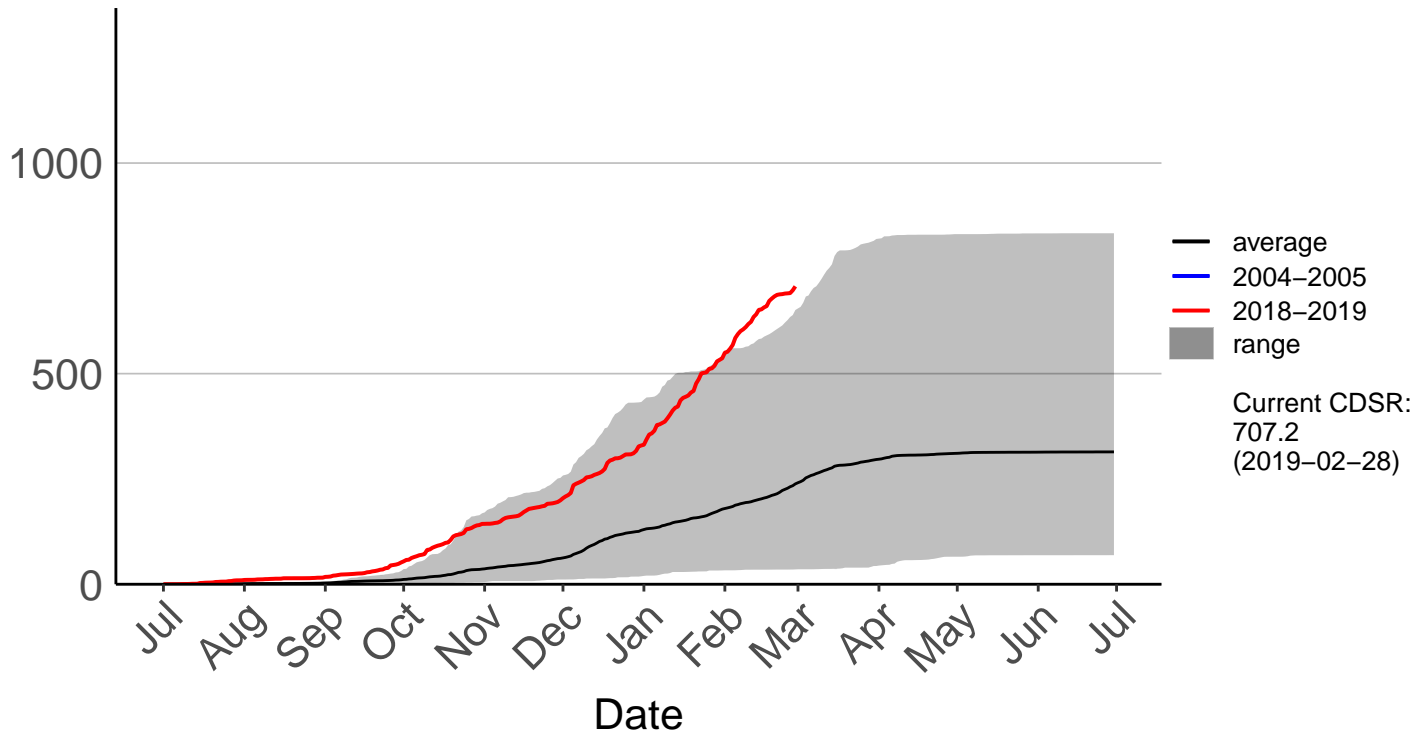

Ngahere Park Raws

Cumulative Fire Severity Rating