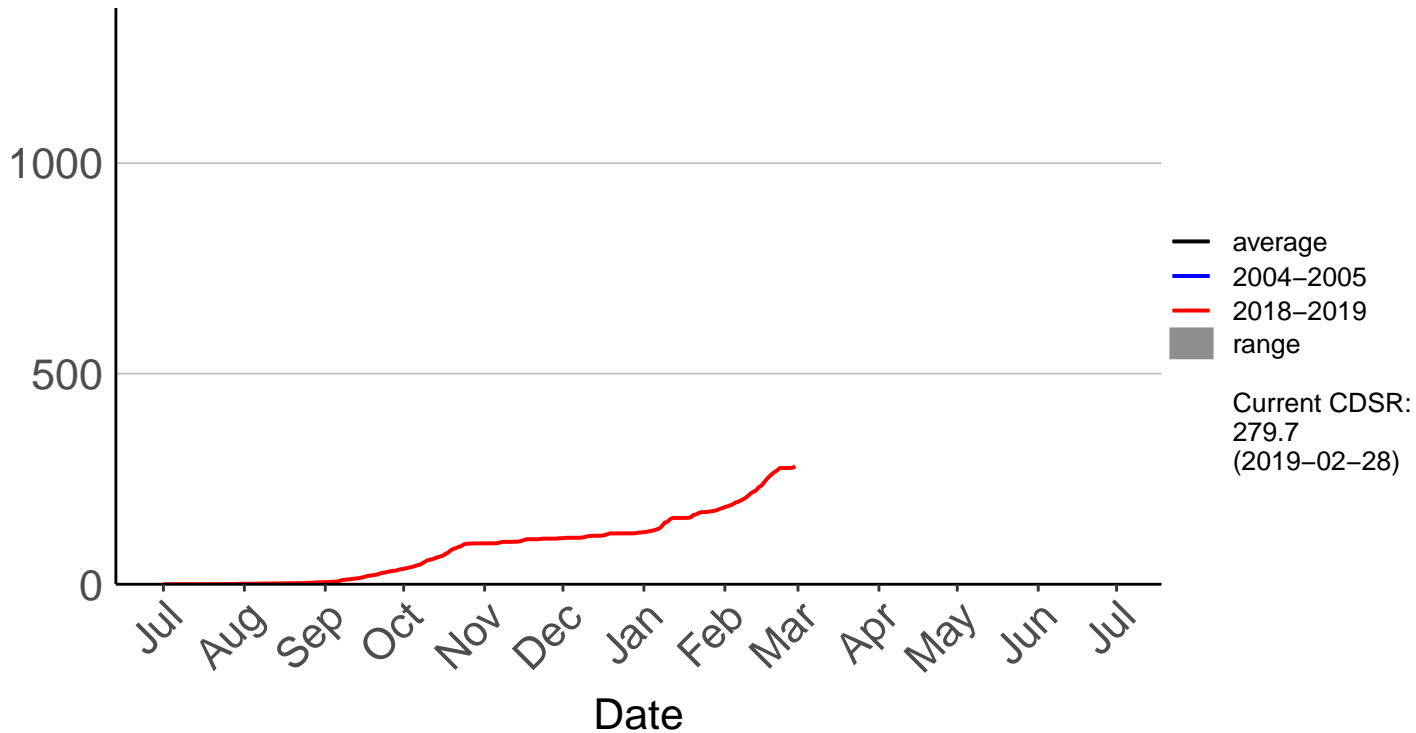

Ranana Raws

Cumulative Fire Severity Rating