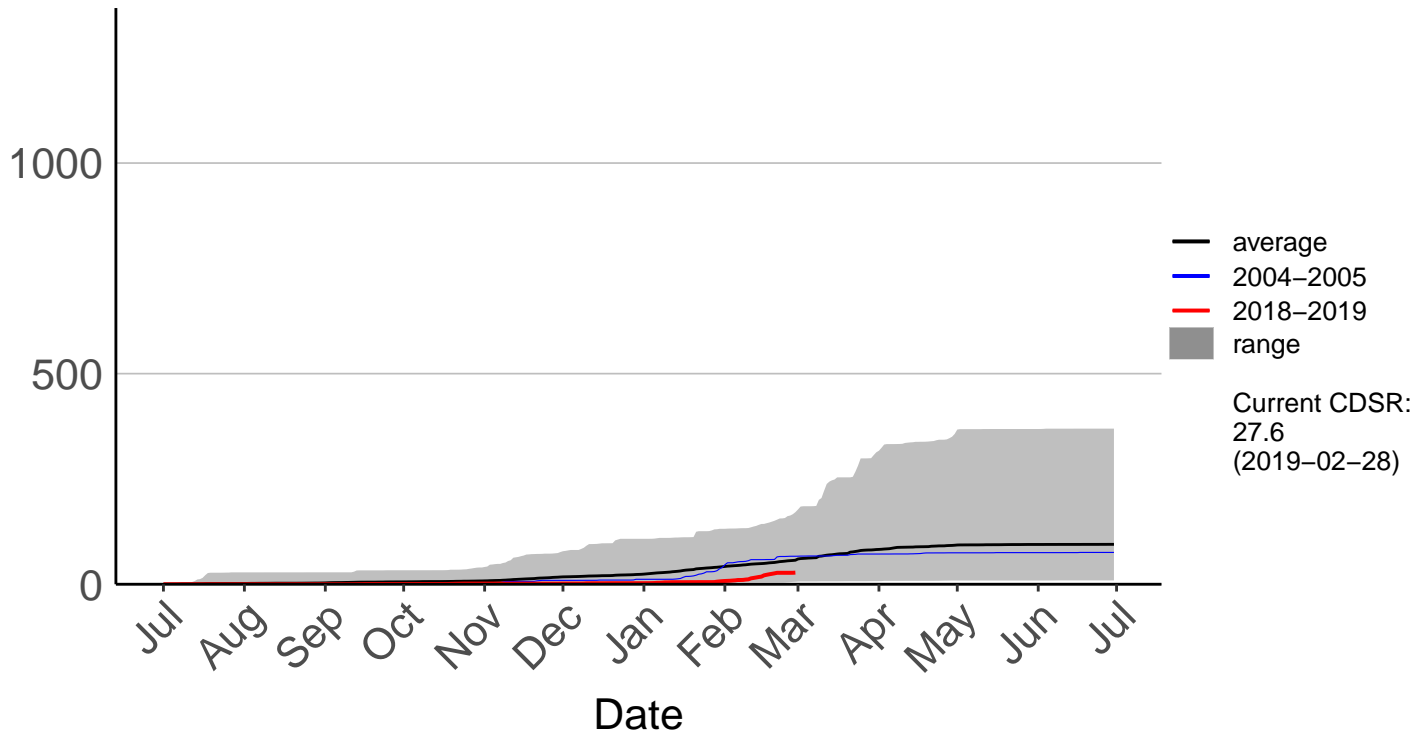

National Park Raws

Cumulative Fire Severity Rating