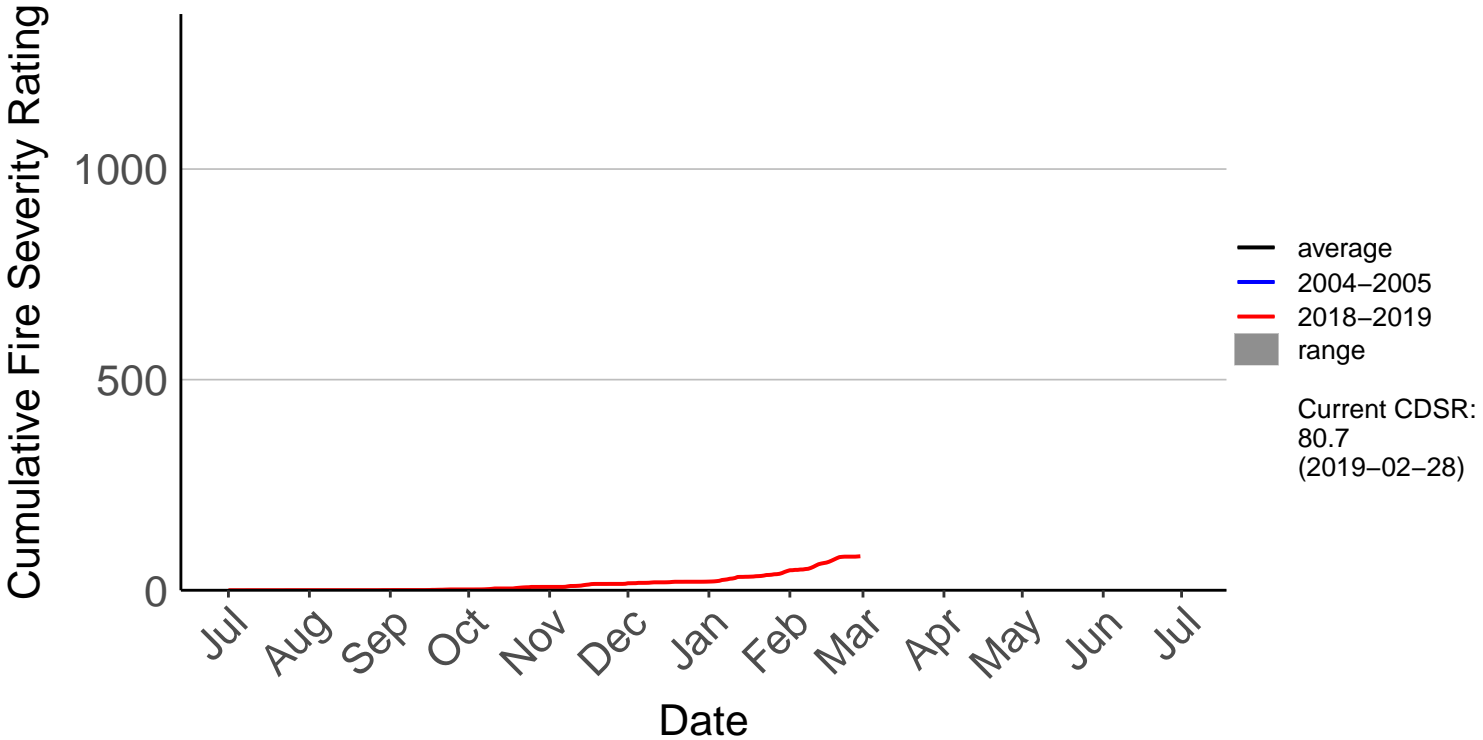

Hunterville Raws