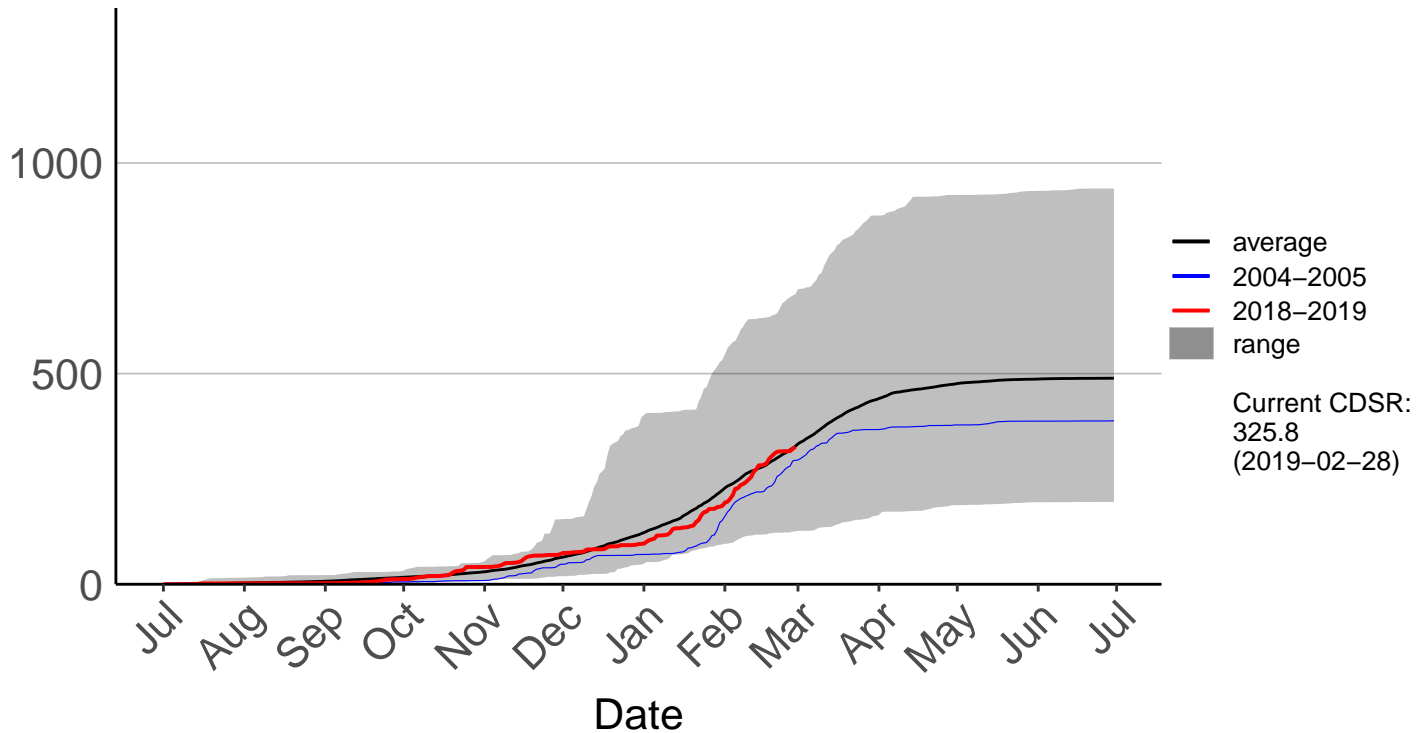

Palmerston North SYNOP

Cumulative Fire Severity Rating