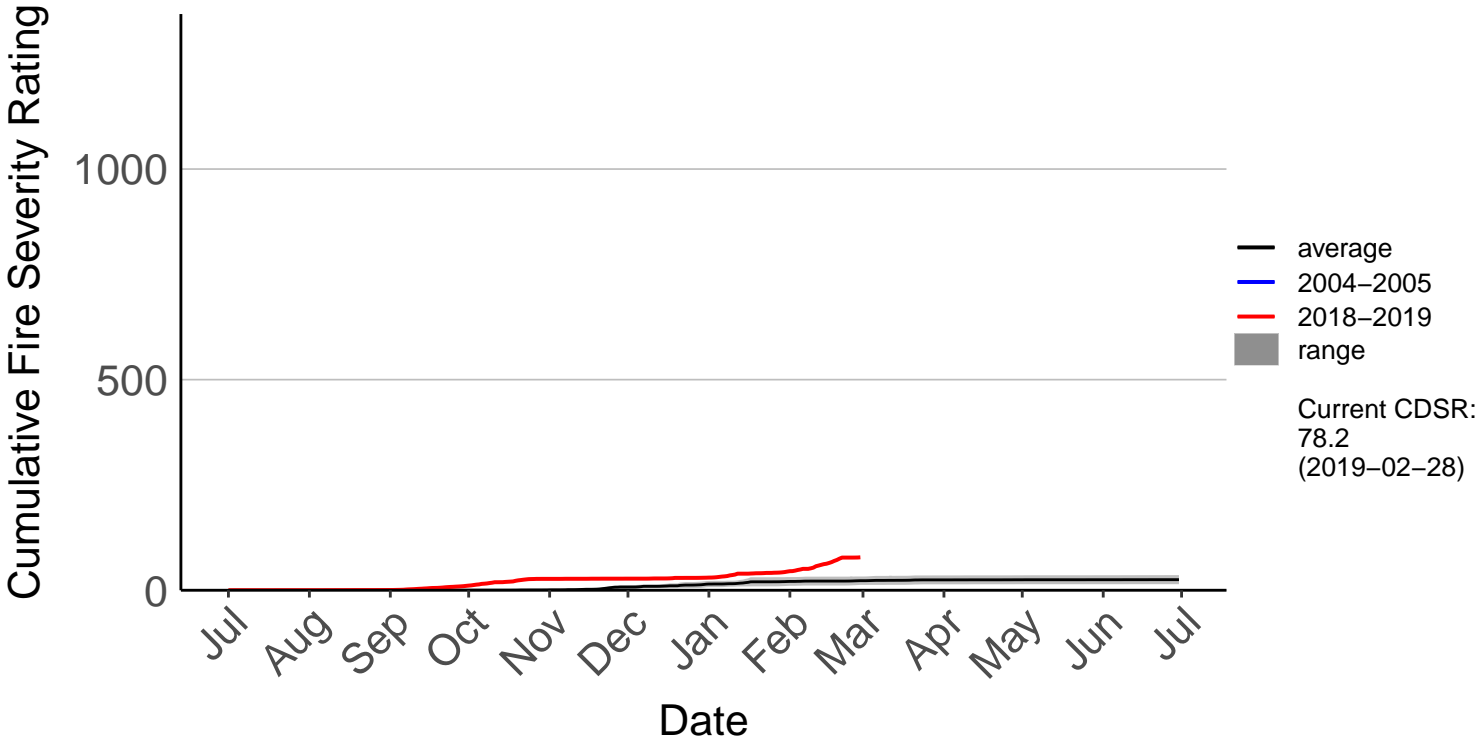

Kirikau Raws