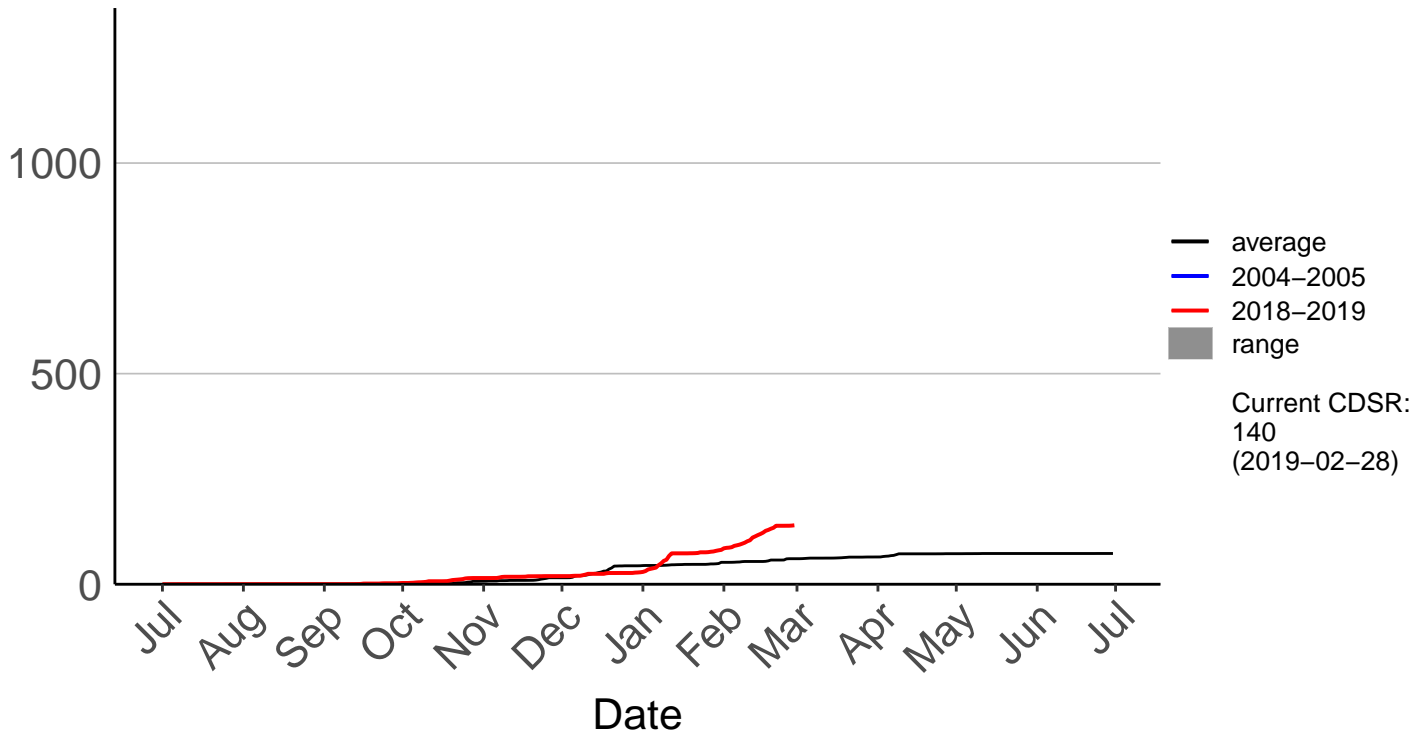

Paradise Valley Raws

Cumulative Fire Severity Rating