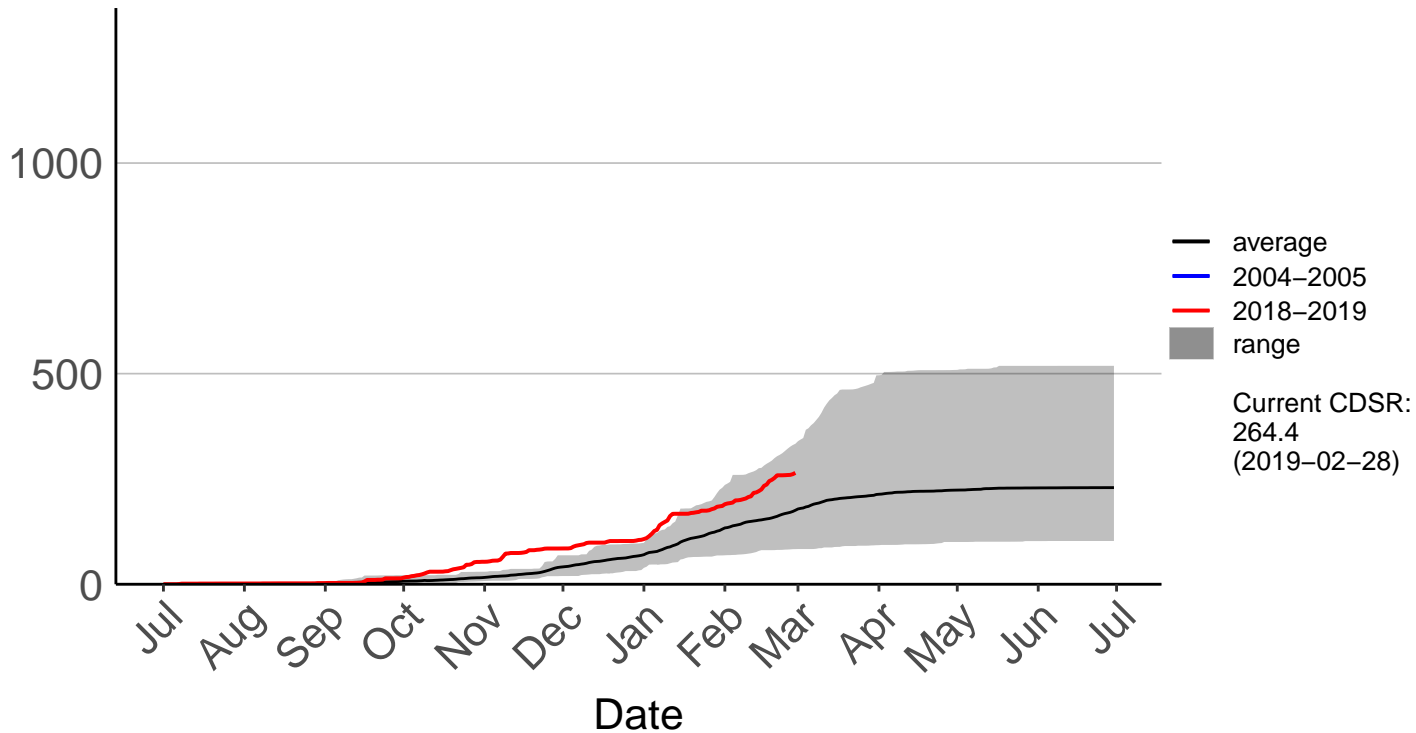

Westlawn Raws

Cumulative Fire Severity Rating