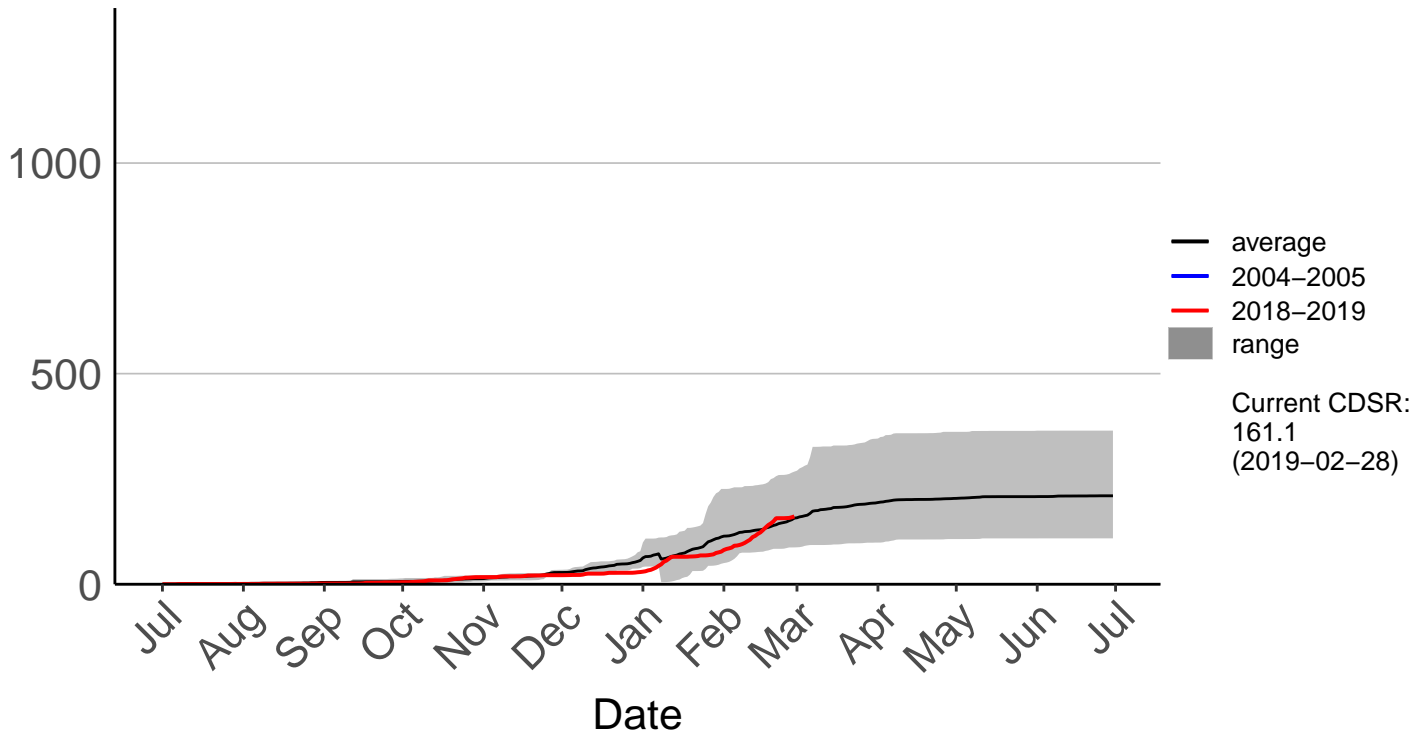

Waiouru Airstrip Aws

Cumulative Fire Severity Rating