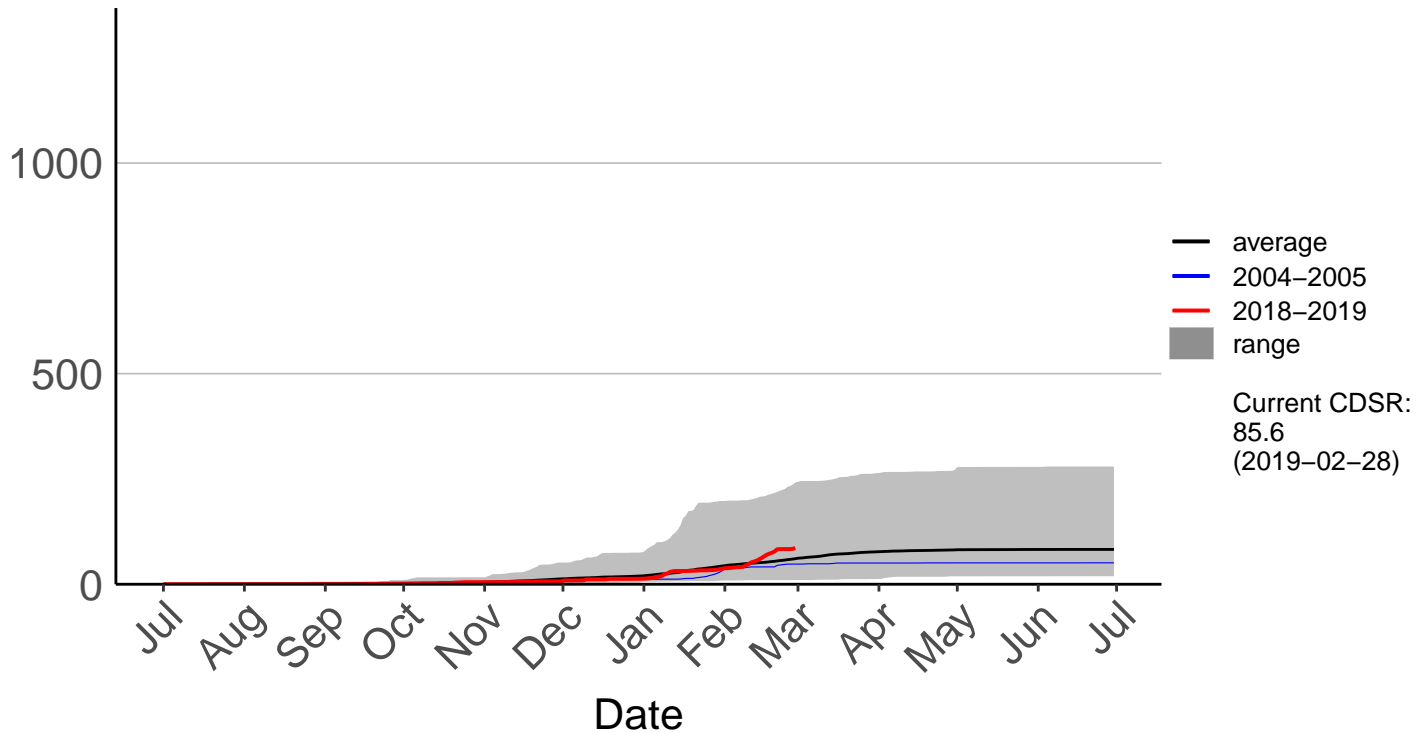

Waimarino Forest Raws

Cumulative Fire Severity Rating