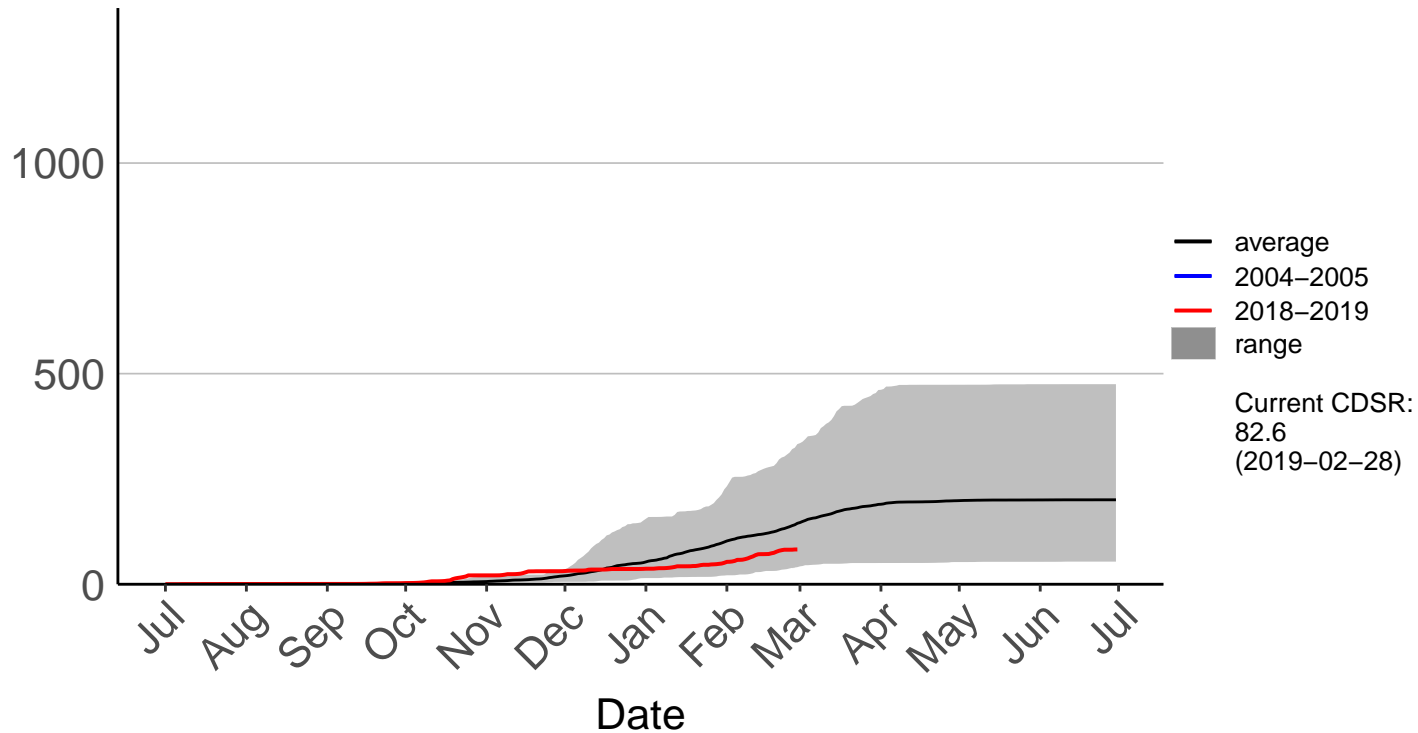

Pahiatua Ews

Cumulative Fire Severity Rating