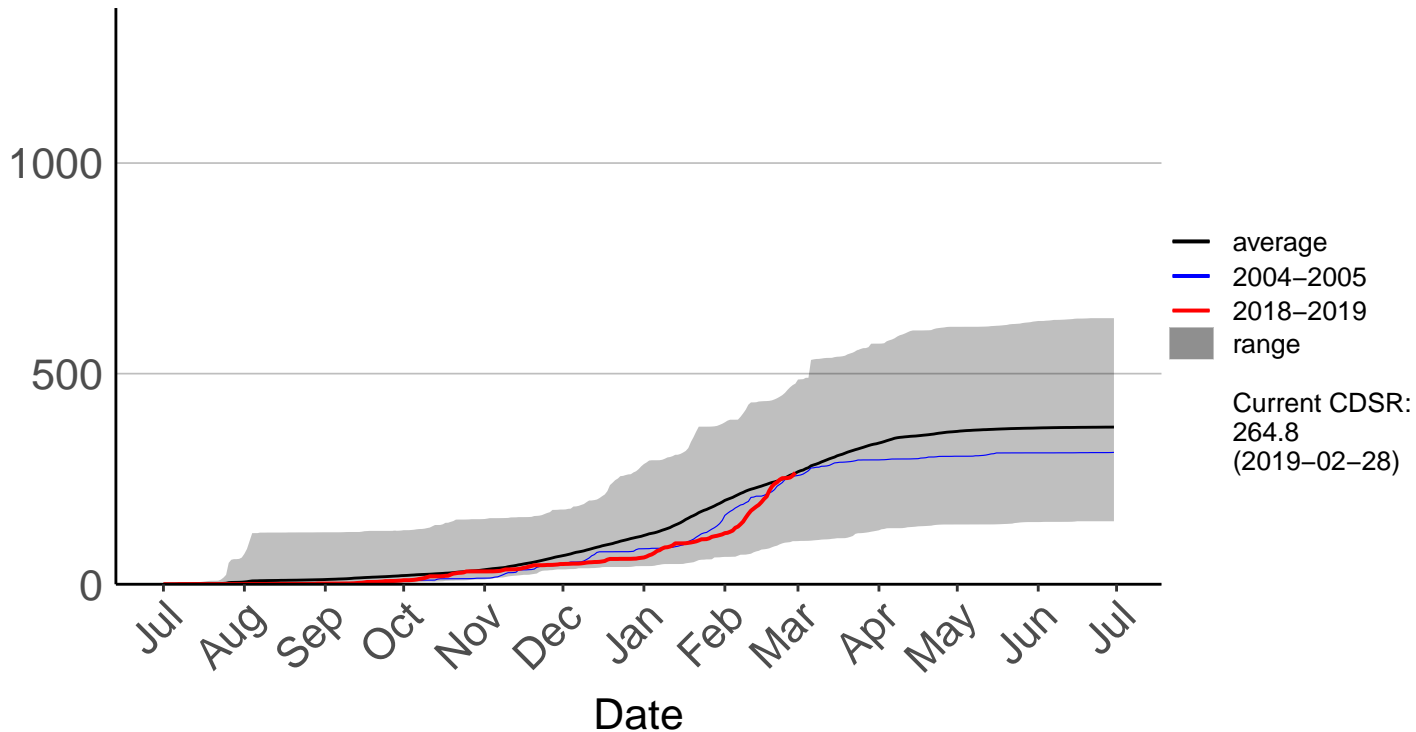

Wanganui, Spriggens Park Ews

Cumulative Fire Severity Rating