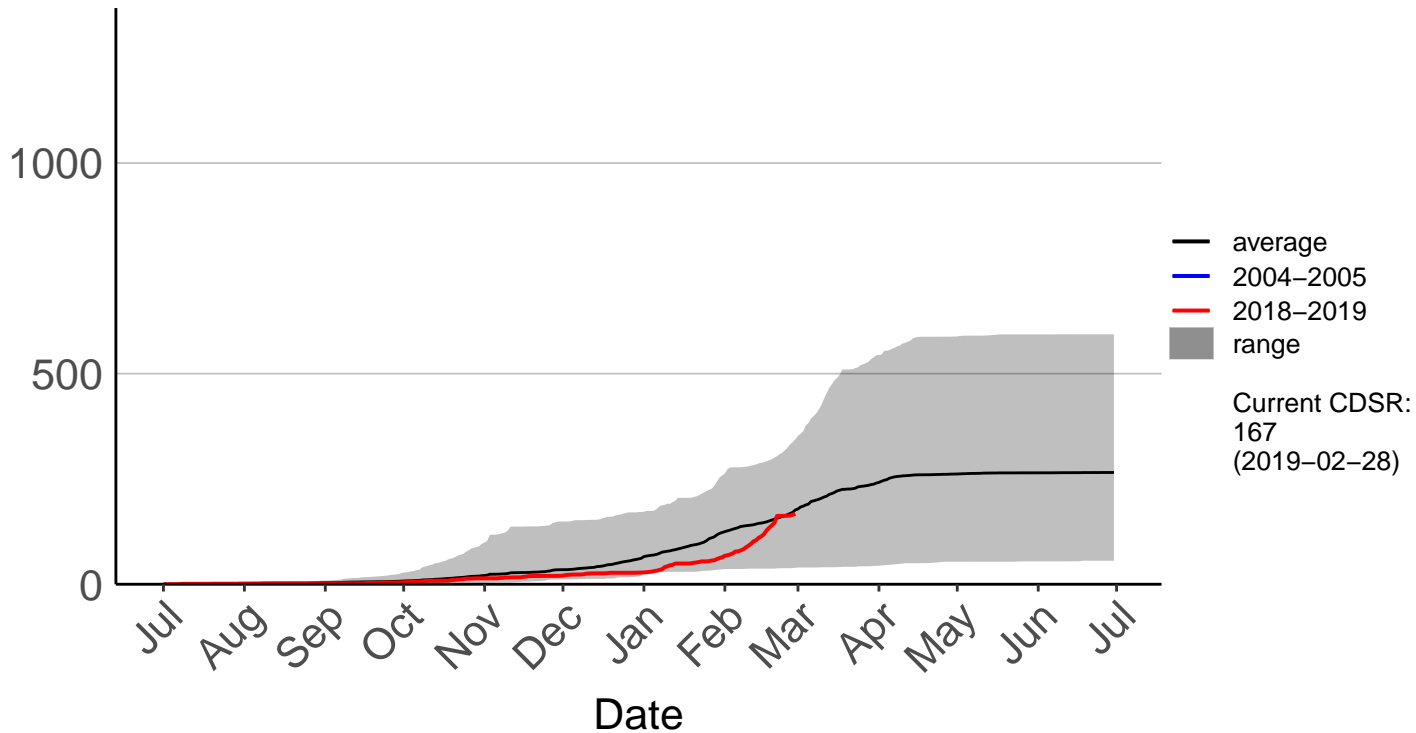

Whangaehu Raws

Cumulative Fire Severity Rating