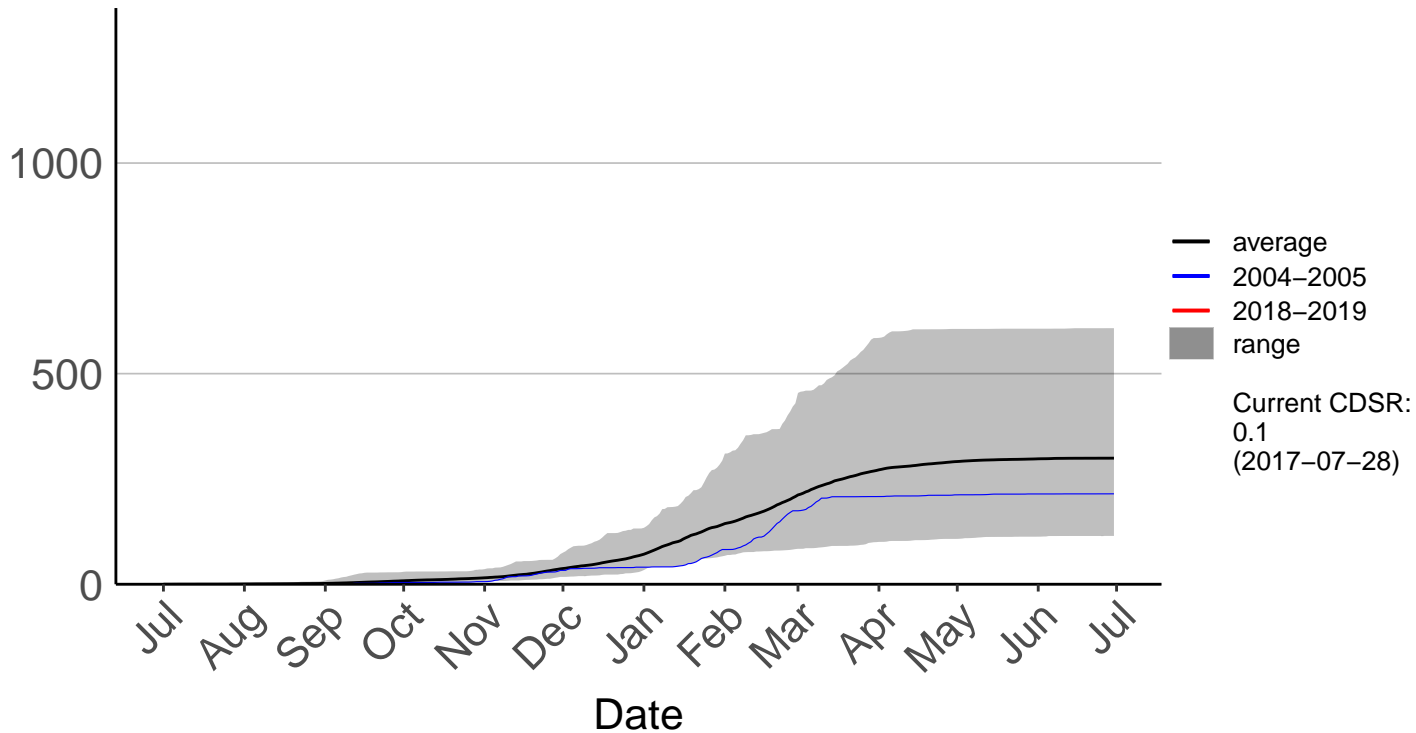

Waione Raws – DISCONTINUED

Cumulative Fire Severity Rating