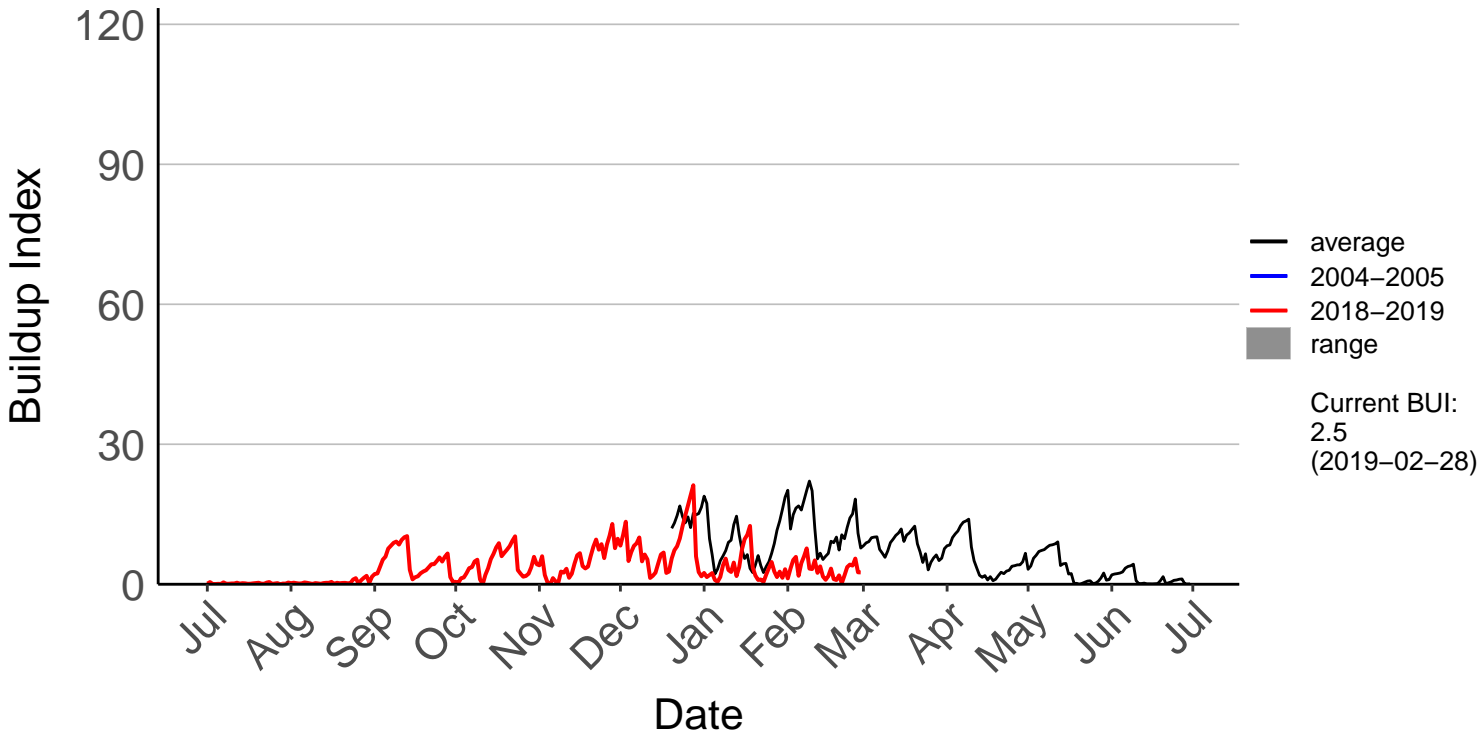

Barnhill Raws

Blackmount Raws

Edendale Raws

Garston Raws

Gore Aws – DISCONTINUED

Invercargill Aero SYNOP – DISCONTINUED

Lumsden Aws – DISCONTINUED

Manapouri Aero Aws – DISCONTINUED

Milford Sound Raws

Otama Raws

Slopedown Raws

South West Cape SYNOP – DISCONTINUED

Stewart Island Raws

Tanner Road Raws

Tisbury Raws

Tuatapere Raws