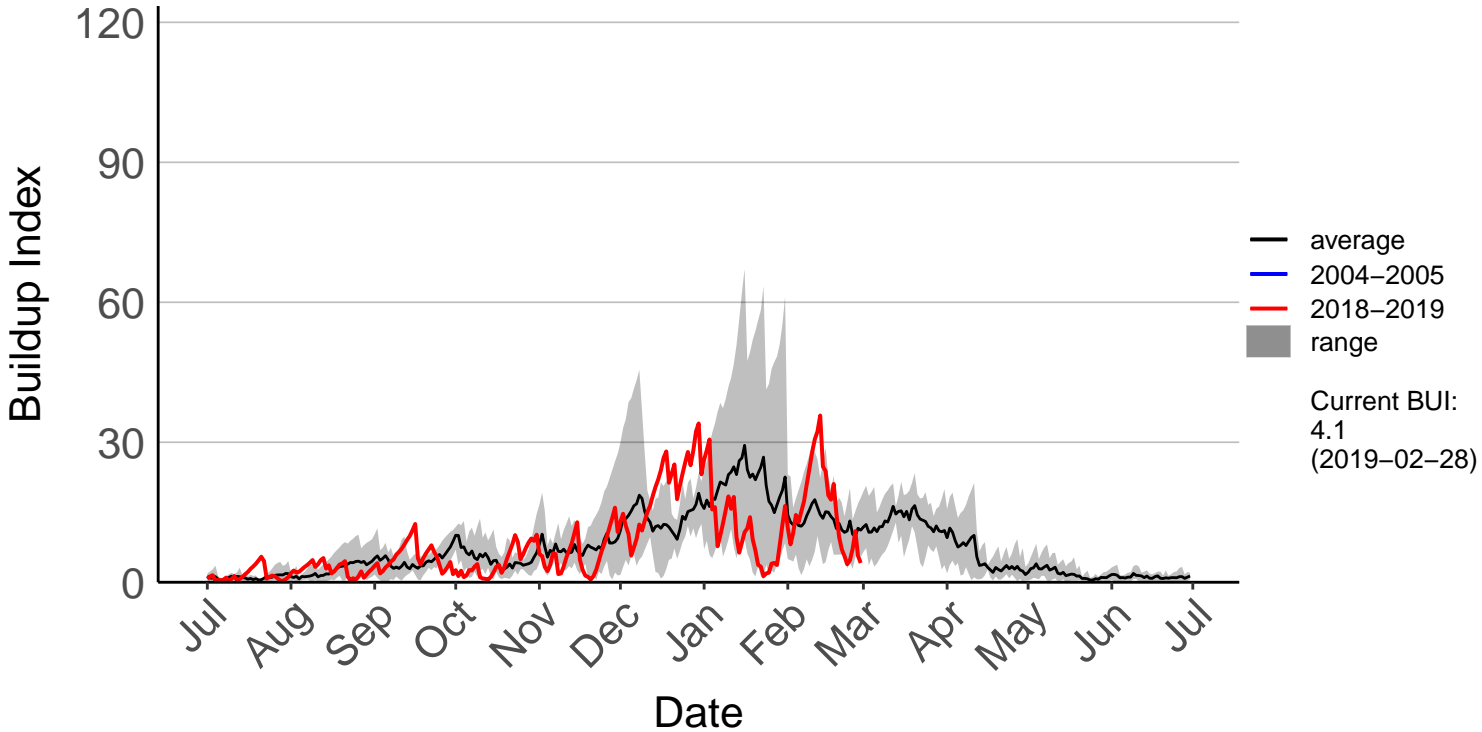

Milford Sound Raws

Otama Raws

Slopedown Raws

South West Cape SYNOP – DISCONTINUED

Stewart Island Raws

Tanner Road Raws

Tisbury Raws

Tuatapere Raws