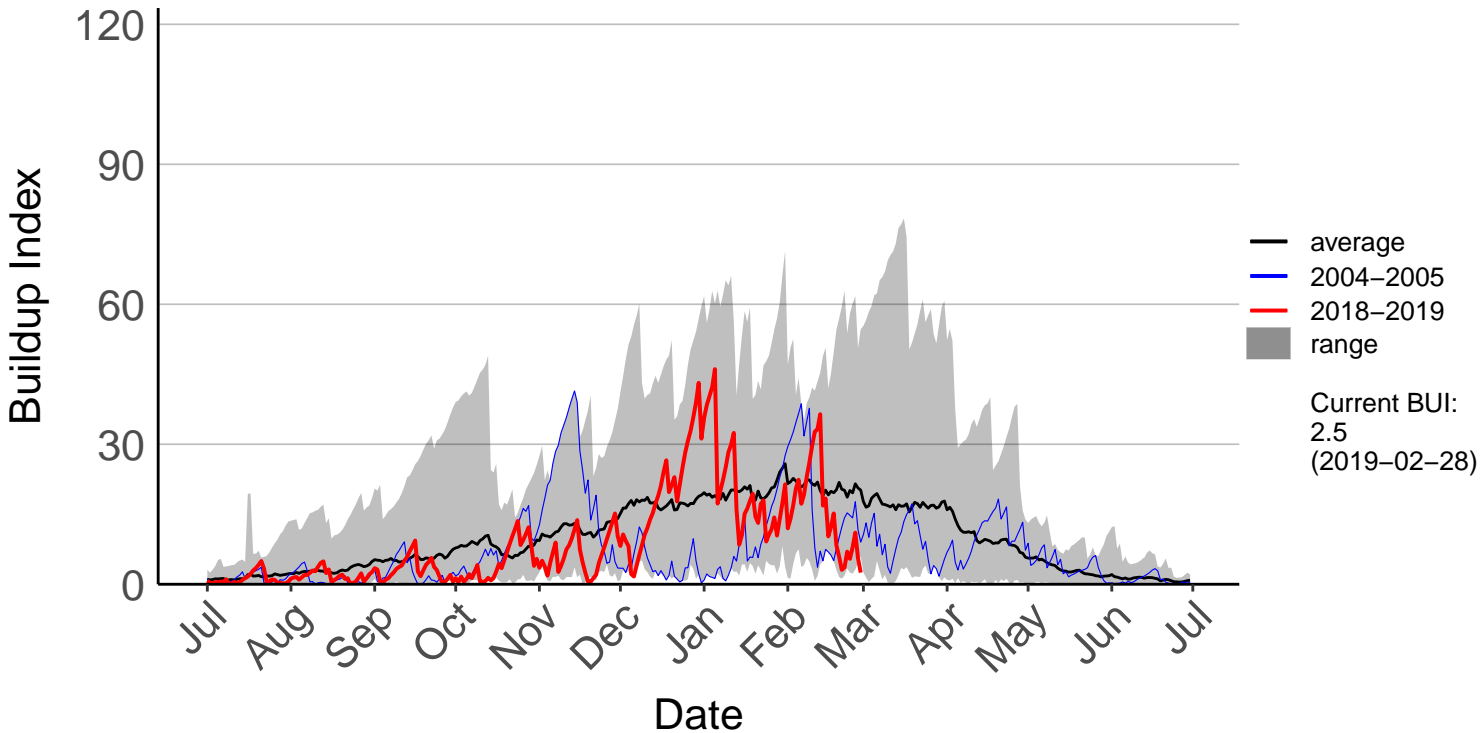

Milford Sound Raws

Otama Raws

Slopedown Raws

South West Cape SYNOP – DISCONTINUED

Stewart Island Raws

Tanner Road Raws

Tisbury Raws

Tuatapere Raws

Wilderness Raws

Wreys Bush Raws