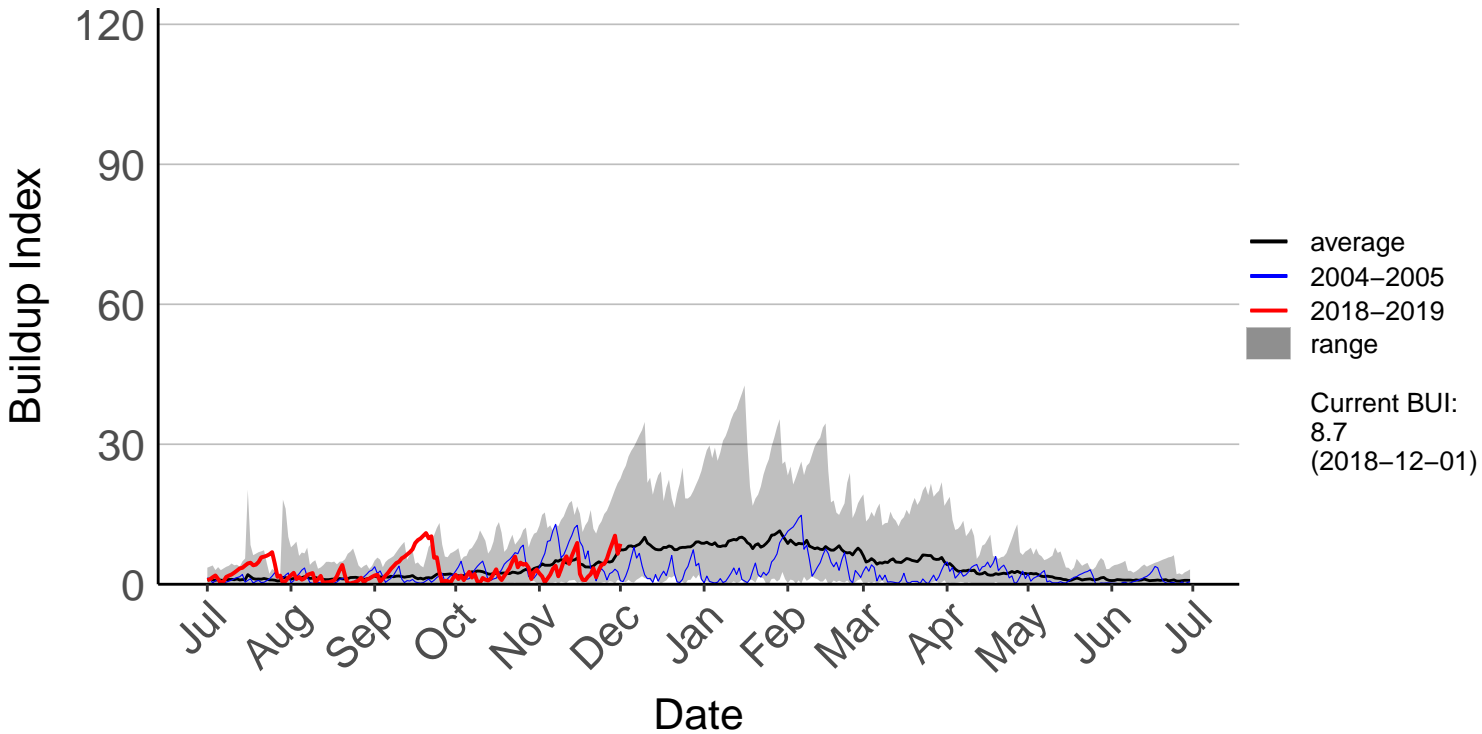

Milford Sound Raws

Otama Raws

Slopedown Raws

South West Cape SYNOP – DISCONTINUED

Stewart Island Raws

Tanner Road Raws

Tisbury Raws

Tuatapere Raws