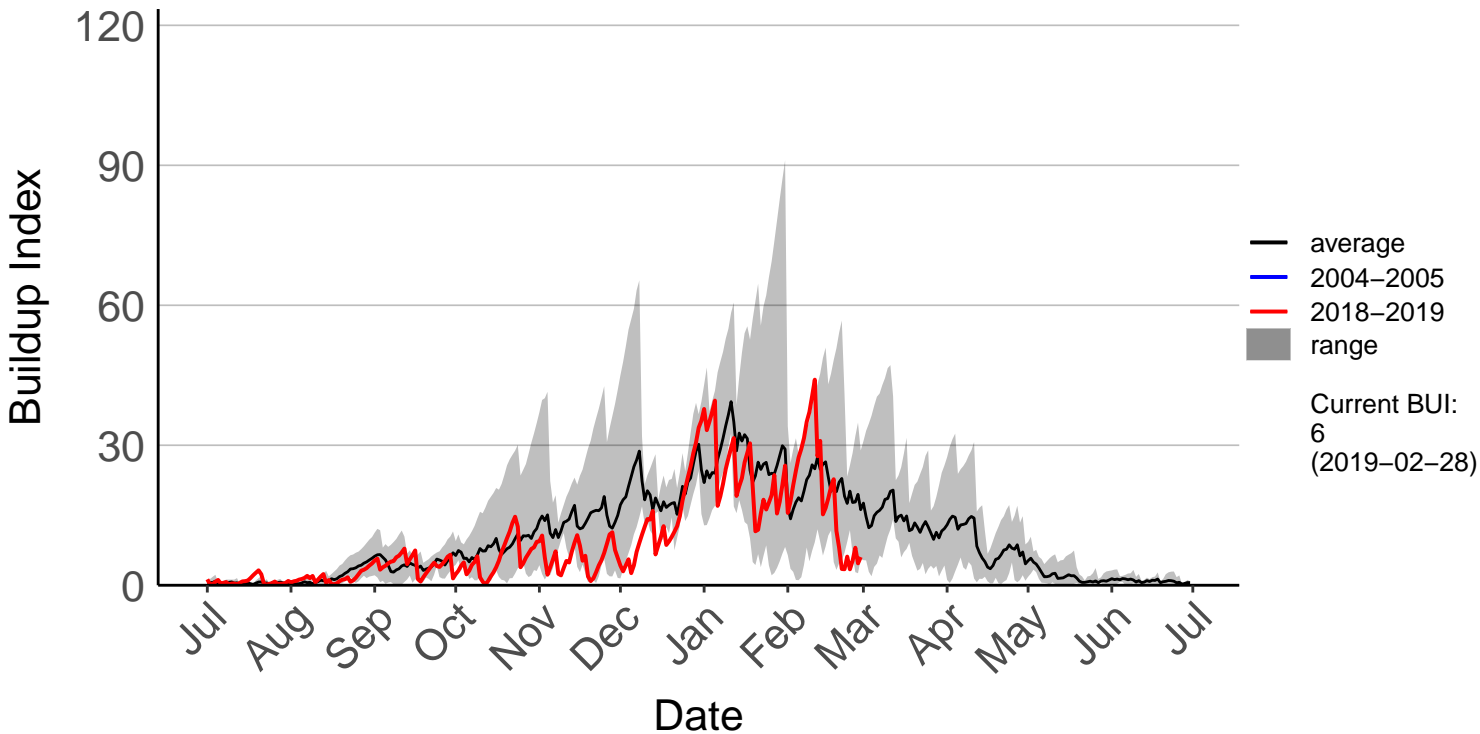

Milford Sound Raws

Otama Raws

Slopedown Raws

South West Cape SYNOP – DISCONTINUED

Stewart Island Raws

Tanner Road Raws

Tisbury Raws

Tuatapere Raws

Wilderness Raws

Wreys Bush Raws