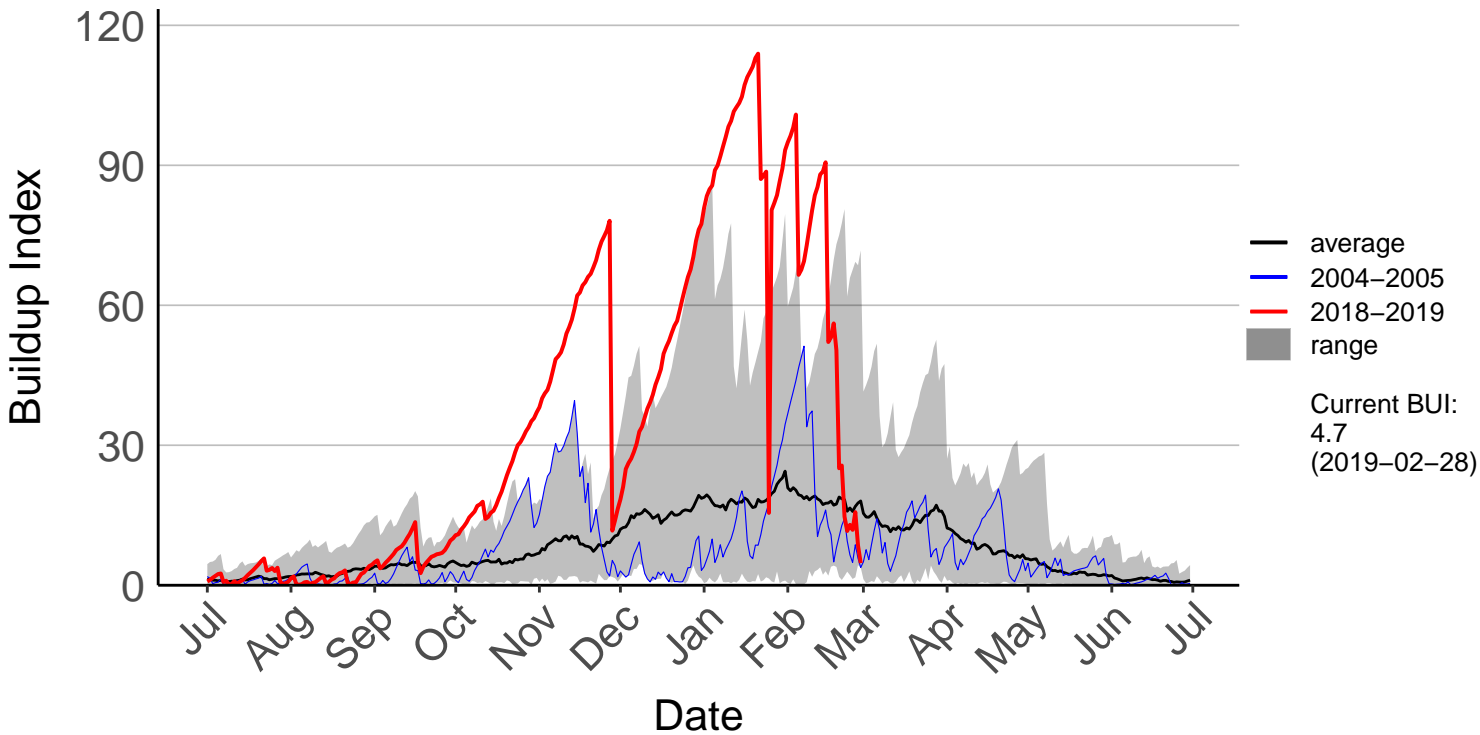

Barnhill Raws

Blackmount Raws

Edendale Raws

Garston Raws

Gore Aws – DISCONTINUED

Invercargill Aero SYNOP – DISCONTINUED

Lumsden Aws – DISCONTINUED

Manapouri Aero Aws – DISCONTINUED

Milford Sound Raws

Otama Raws

Slopedown Raws

South West Cape SYNOP – DISCONTINUED

Stewart Island Raws

Tanner Road Raws

Tisbury Raws

Tuatapere Raws