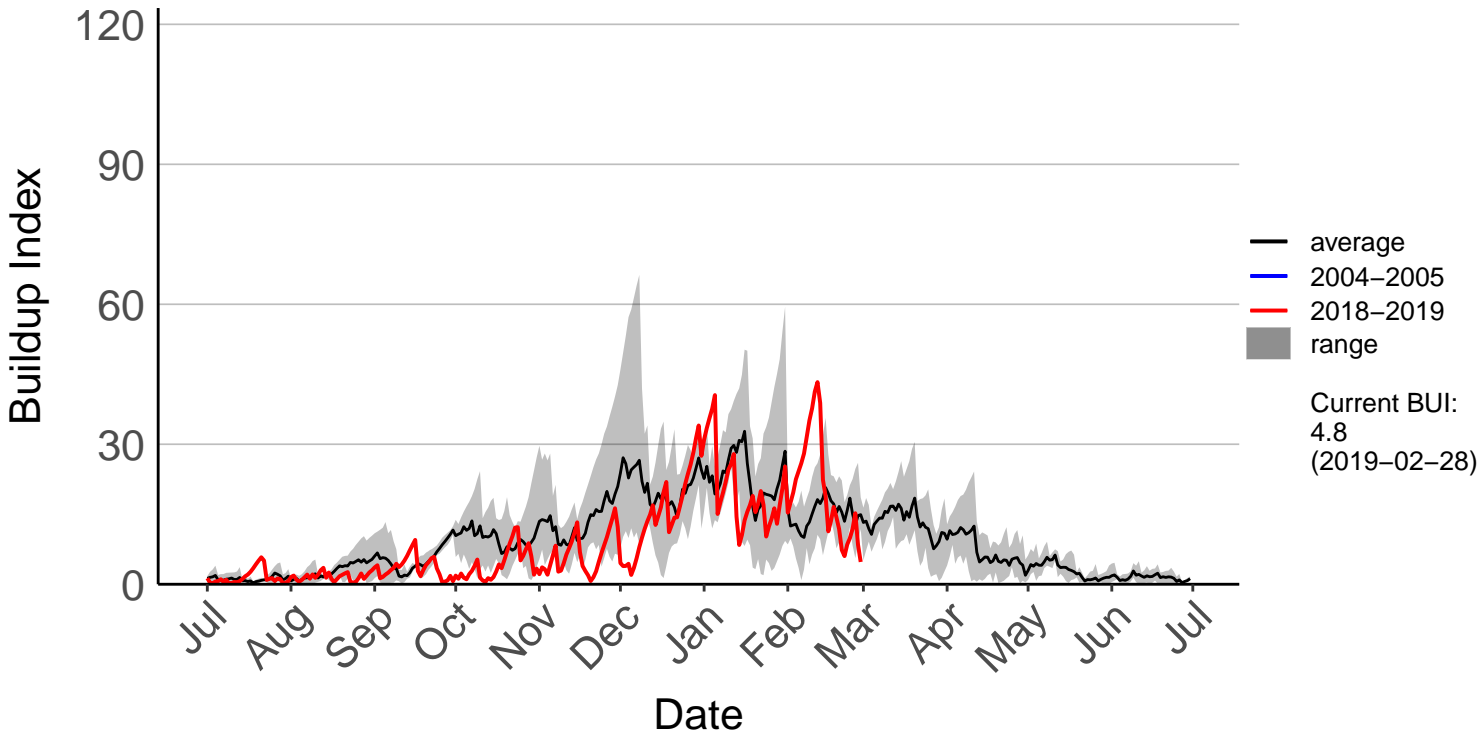

Milford Sound Raws

Otama Raws

Slopedown Raws

South West Cape SYNOP – DISCONTINUED

Stewart Island Raws

Tanner Road Raws

Tisbury Raws

Tuatapere Raws