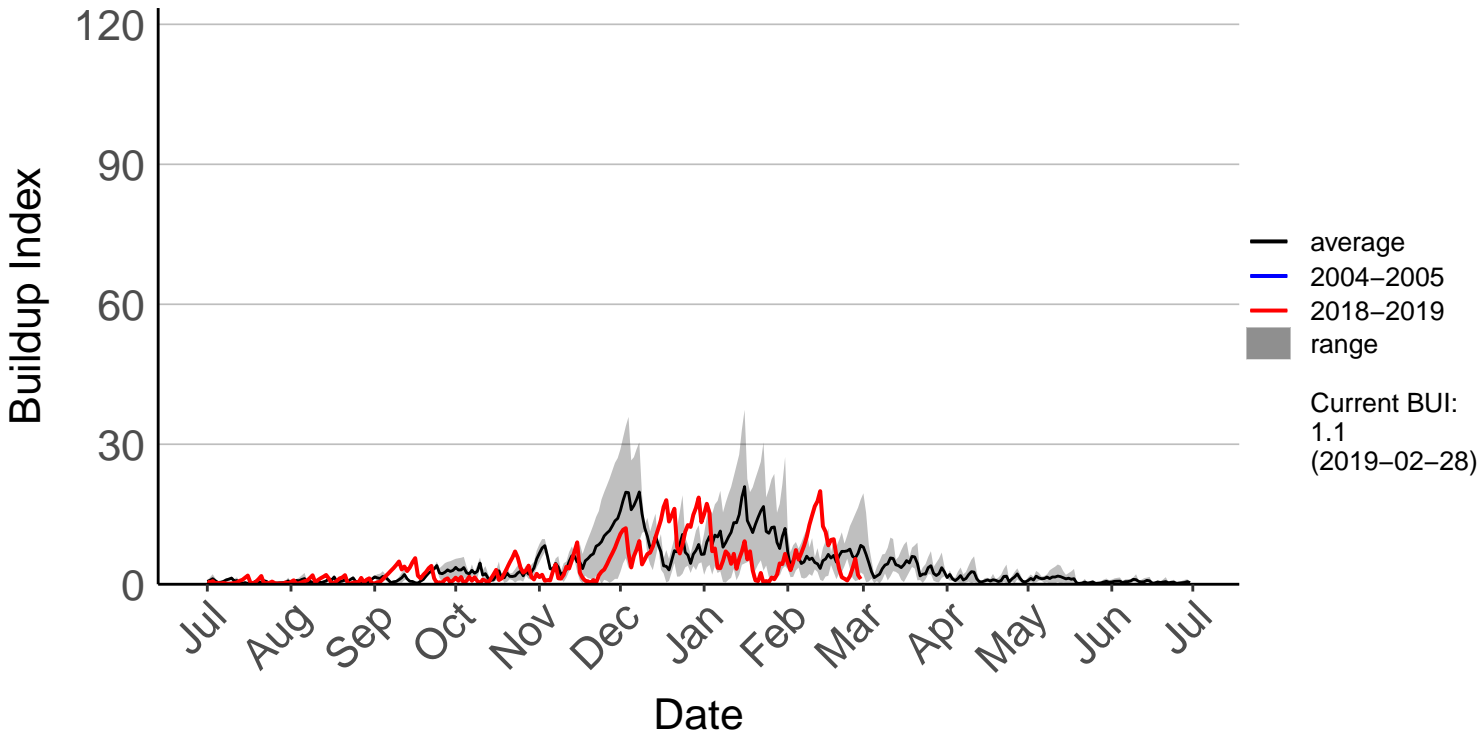

Milford Sound Raws

Otama Raws

Slopedown Raws

South West Cape SYNOP – DISCONTINUED

Stewart Island Raws

Tanner Road Raws

Tisbury Raws

Tuatapere Raws