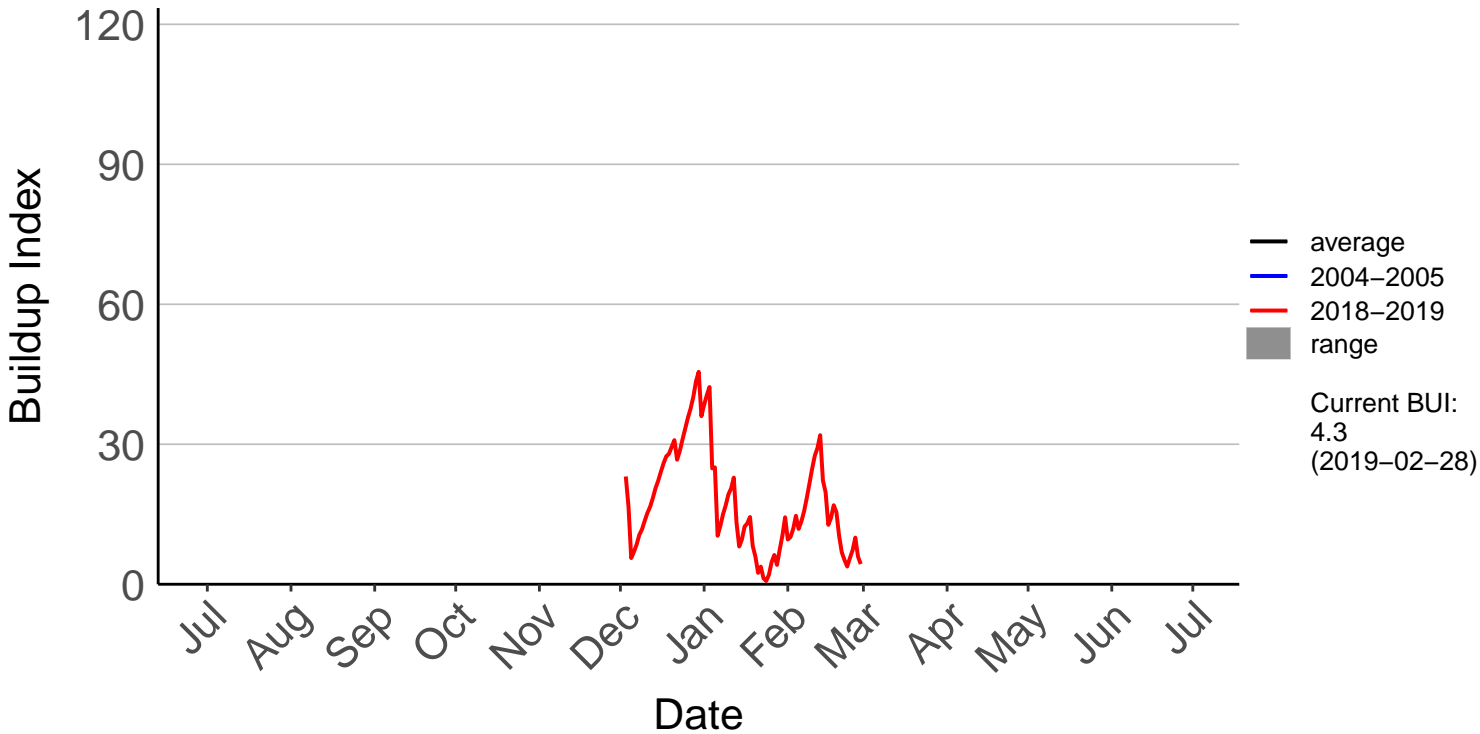

Barnhill Raws

Blackmount Raws

Edendale Raws

Garston Raws

Gore Aws – DISCONTINUED

Invercargill Aero SYNOP – DISCONTINUED

Lumsden Aws – DISCONTINUED

Manapouri Aero Aws – DISCONTINUED

Milford Sound Raws

Otama Raws

Slopedown Raws

South West Cape SYNOP – DISCONTINUED

Stewart Island Raws

Tanner Road Raws

Tisbury Raws

Tuatapere Raws