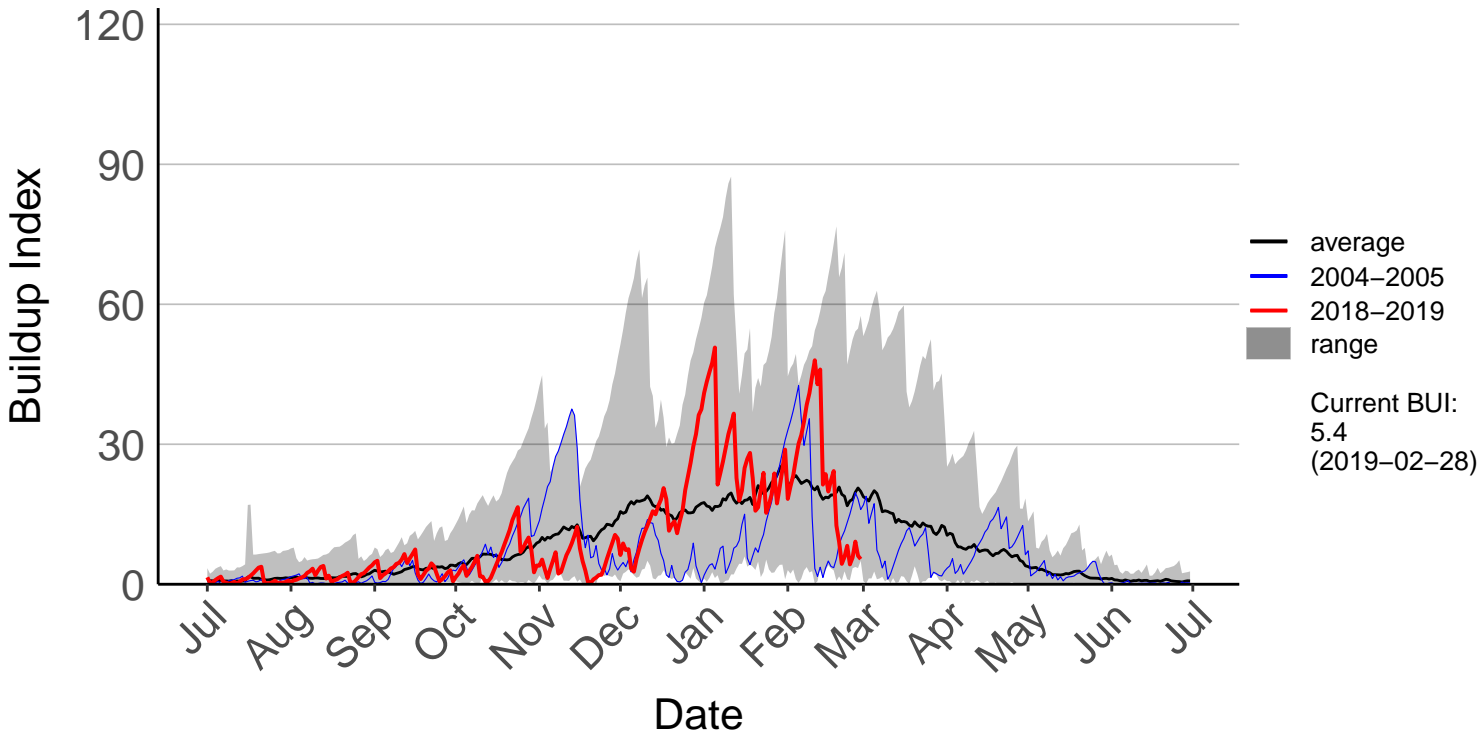

Barnhill Raws

Blackmount Raws

Edendale Raws

Garston Raws

Gore Aws – DISCONTINUED

Invercargill Aero SYNOP – DISCONTINUED

Lumsden Aws – DISCONTINUED

Manapouri Aero Aws – DISCONTINUED

Milford Sound Raws

Otama Raws

Slopedown Raws

South West Cape SYNOP – DISCONTINUED

Stewart Island Raws

Tanner Road Raws

Tisbury Raws

Tuatapere Raws