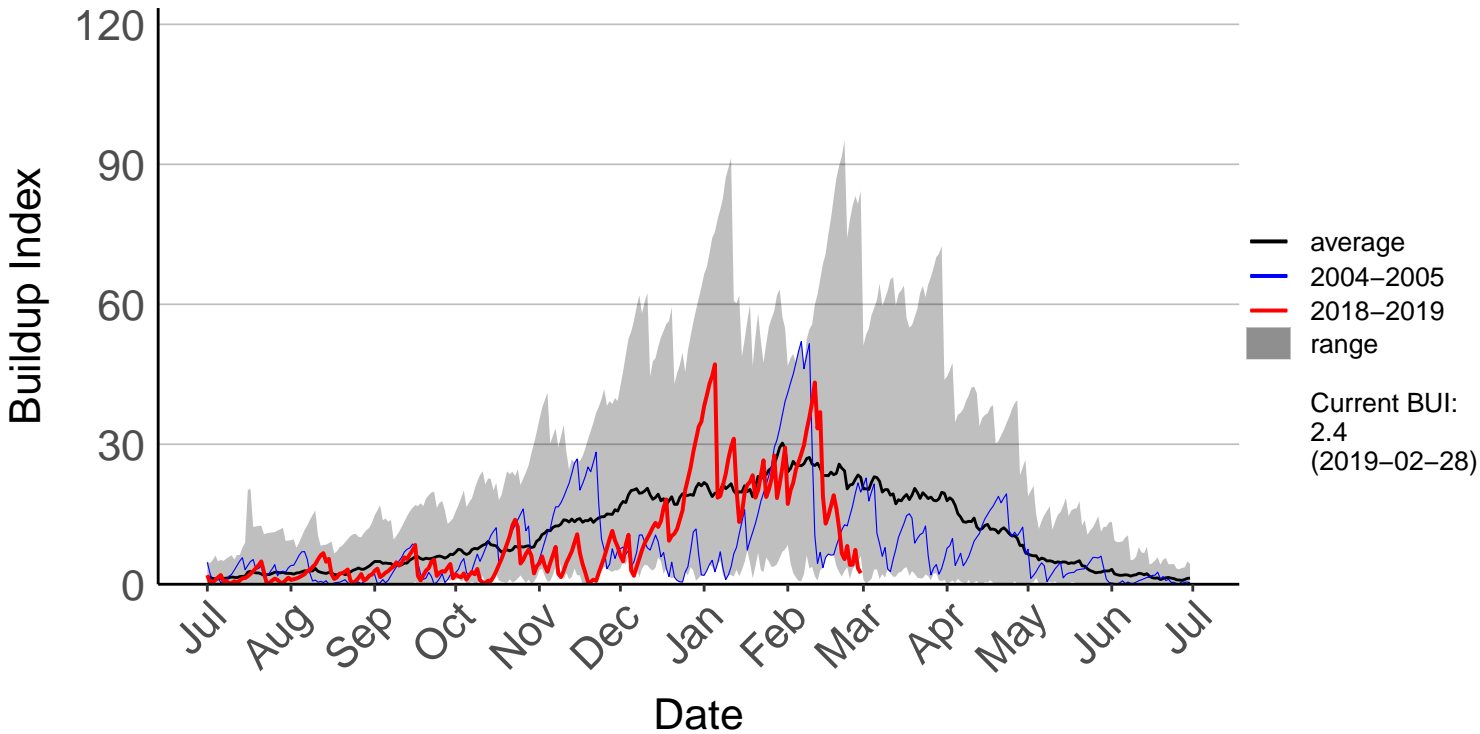

Barnhill Raws

Blackmount Raws

Edendale Raws

Garston Raws

Gore Aws – DISCONTINUED

Invercargill Aero SYNOP – DISCONTINUED

Lumsden Aws – DISCONTINUED

Manapouri Aero Aws – DISCONTINUED

Milford Sound Raws

Otama Raws

Slopedown Raws

South West Cape SYNOP – DISCONTINUED

Stewart Island Raws

Tanner Road Raws

Tisbury Raws

Tuatapere Raws