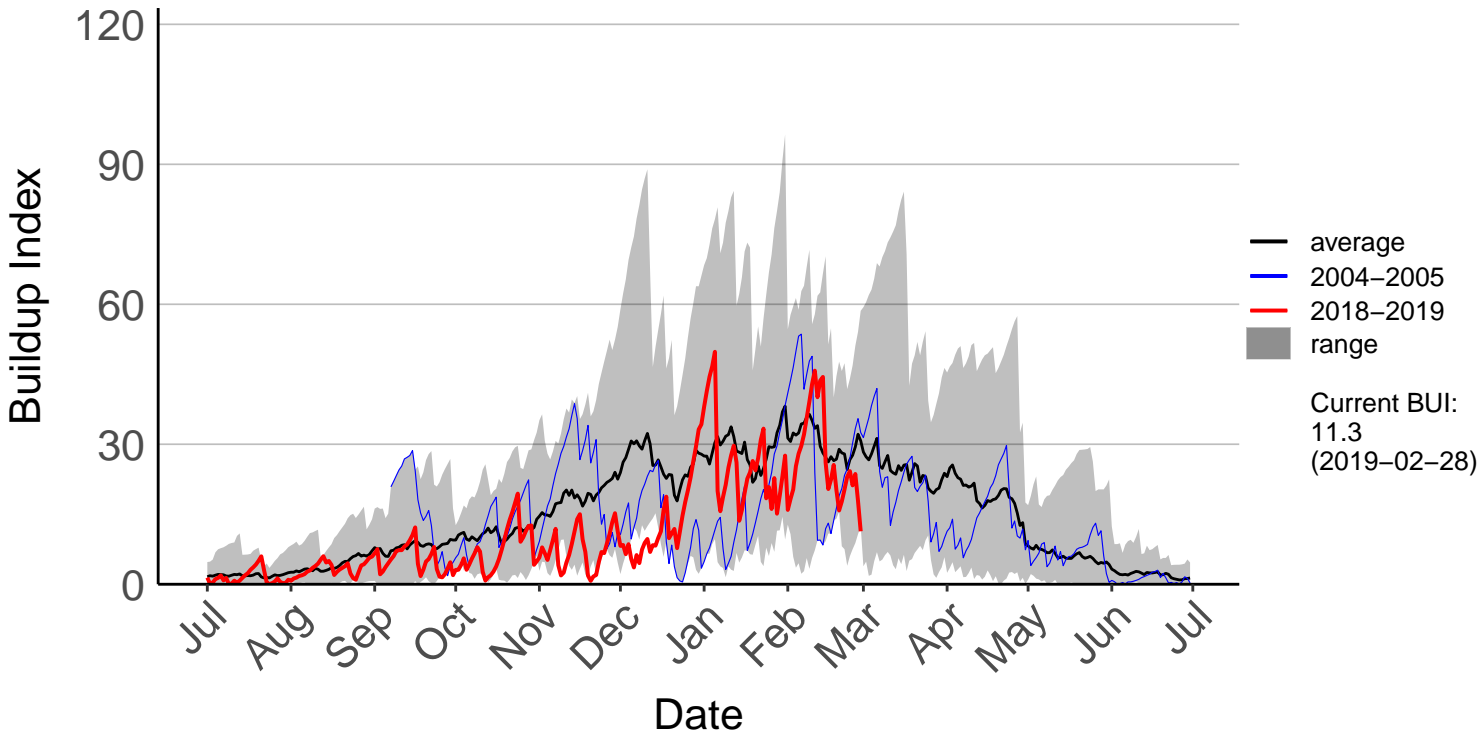

Barnhill Raws

Blackmount Raws

Edendale Raws

Garston Raws

Gore Aws – DISCONTINUED

Invercargill Aero SYNOP – DISCONTINUED

Lumsden Aws – DISCONTINUED

Manapouri Aero Aws – DISCONTINUED

Milford Sound Raws

Otama Raws

Slopedown Raws

South West Cape SYNOP – DISCONTINUED

Stewart Island Raws

Tanner Road Raws

Tisbury Raws

Tuatapere Raws