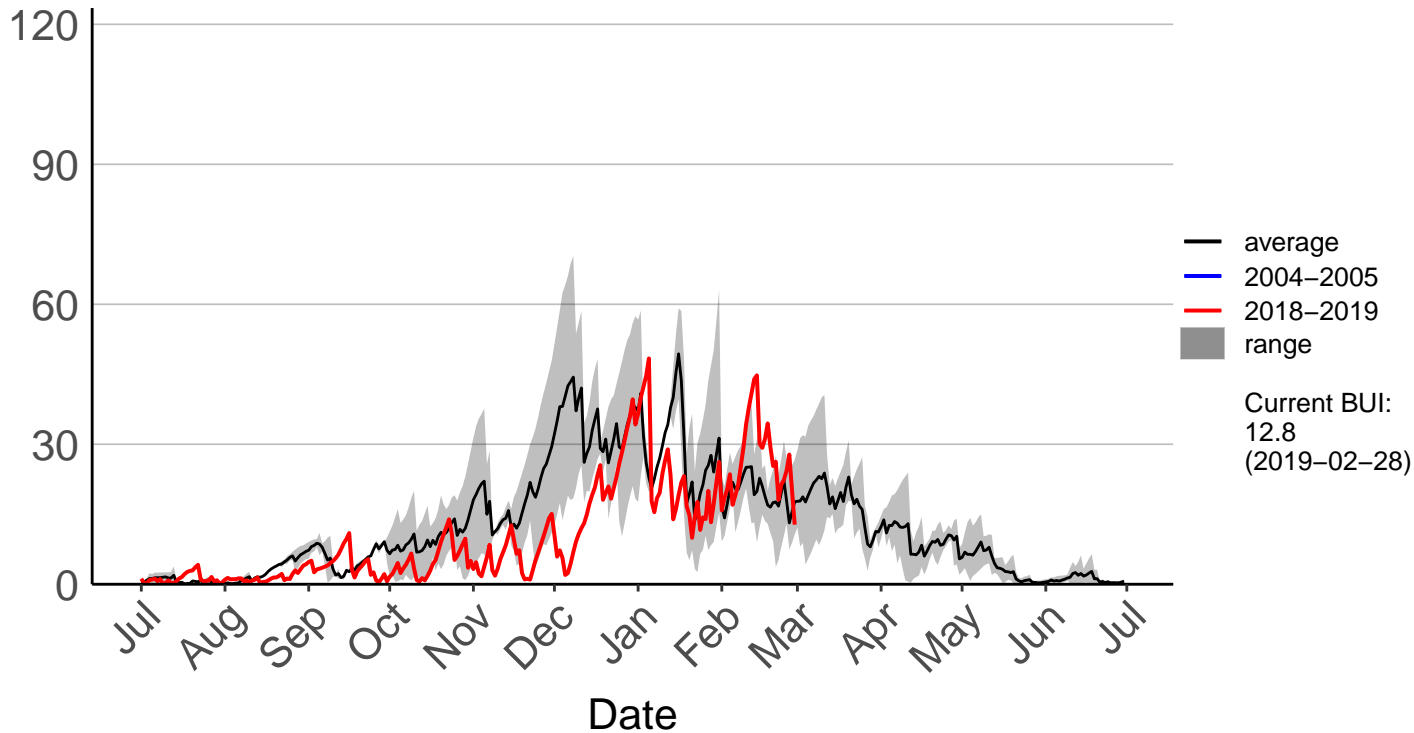

Barnhill Raws

Blackmount Raws

Edendale Raws

Garston Raws

Gore Aws – DISCONTINUED

Invercargill Aero SYNOP – DISCONTINUED

Lumsden Aws – DISCONTINUED

Manapouri Aero Aws – DISCONTINUED

Milford Sound Raws

Otama Raws

Slopedown Raws

South West Cape SYNOP – DISCONTINUED

Stewart Island Raws

Tanner Road Raws

Tisbury Raws

Tuatapere Raws