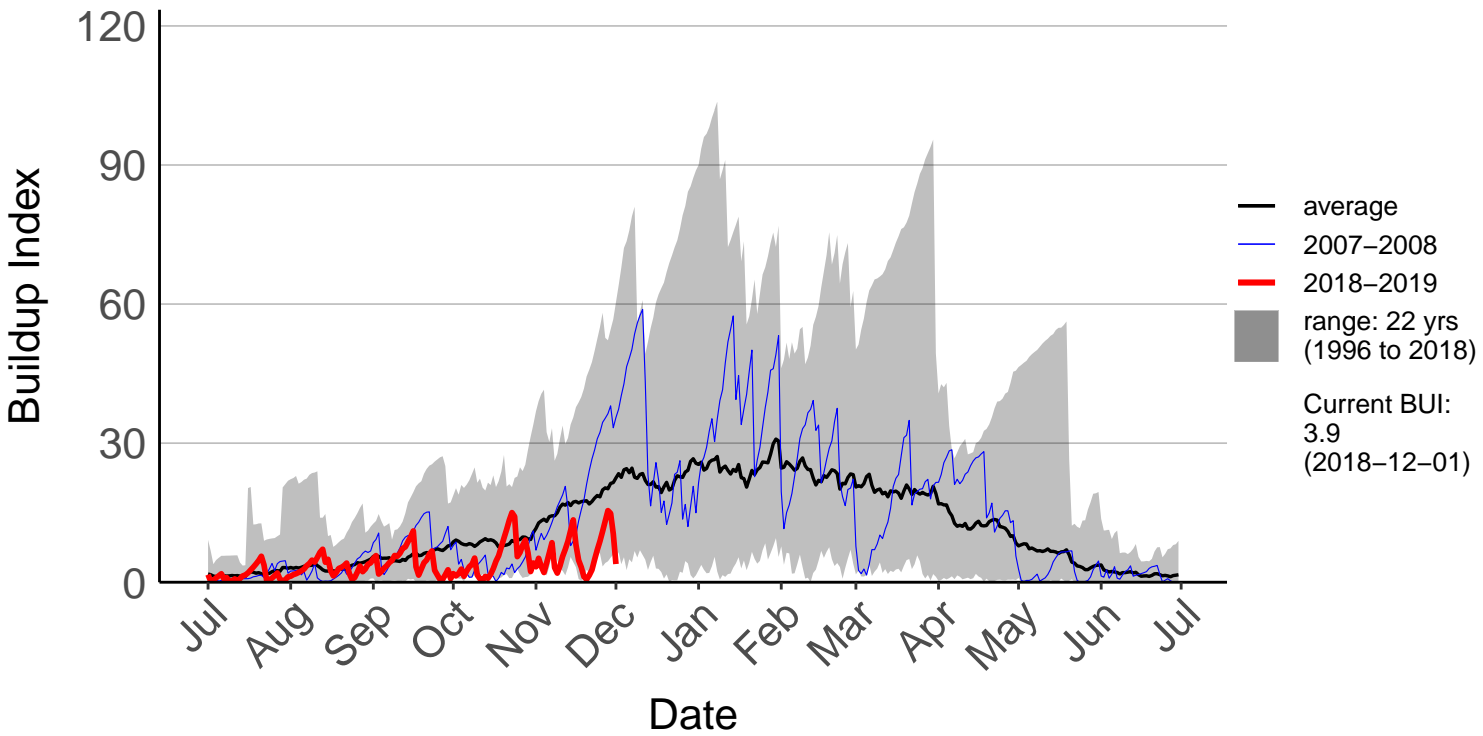

Barnhill Raws

Blackmount Raws

Edendale Raws

Garston Raws

Gore Aws – DISCONTINUED

Invercargill Aero SYNOP – DISCONTINUED

Lumsden Aws – DISCONTINUED

Manapouri Aero Aws – DISCONTINUED

Milford Sound Raws

Otama Raws

Slopedown Raws

South West Cape SYNOP – DISCONTINUED

Stewart Island Raws

Tanner Road Raws

Tisbury Raws

Tuatapere Raws