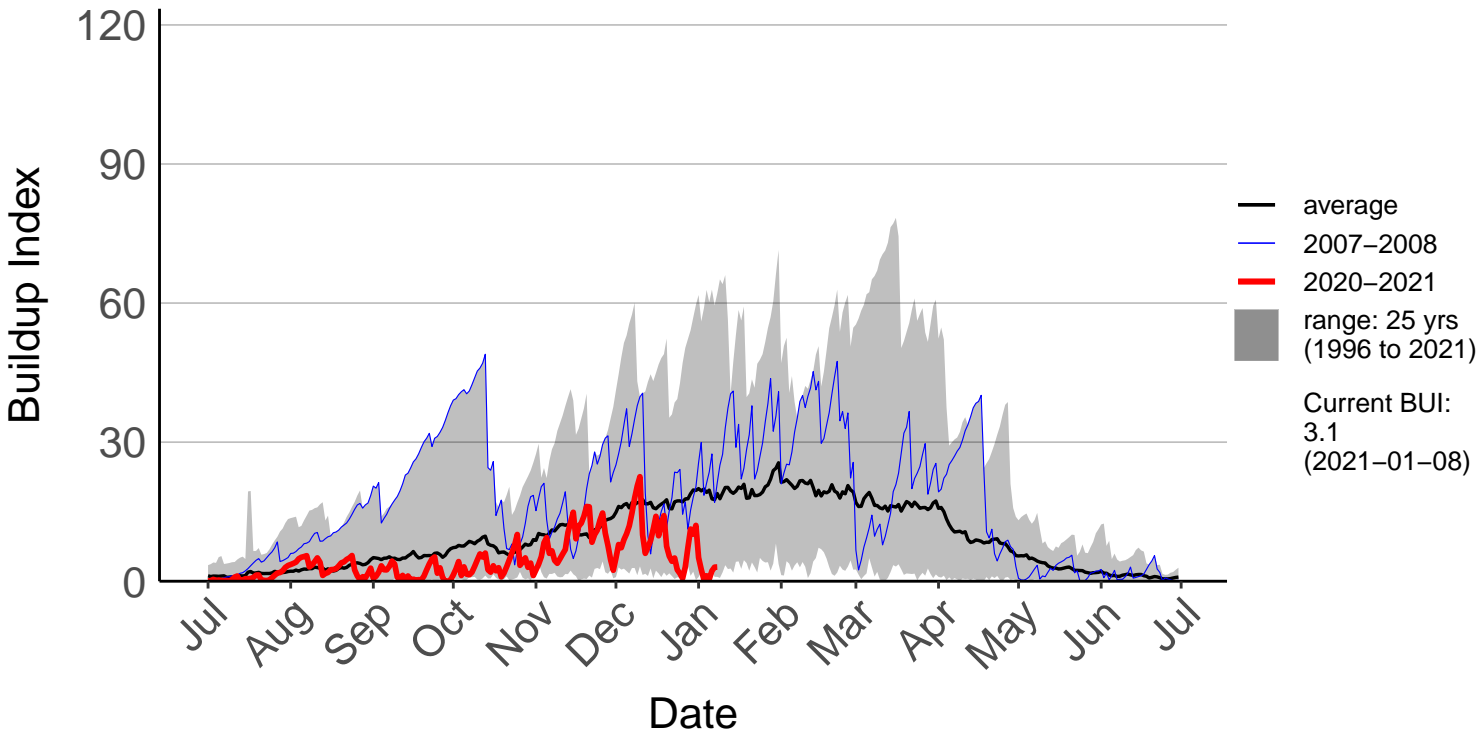

Milford Sound Raws

Otama Raws

Slopedown Raws

South West Cape SYNOP – DISCONTINUED

Stewart Island Raws

Tanner Road Raws

Tisbury Raws

Tuatapere Raws

Wilderness Raws

Wreys Bush Raws