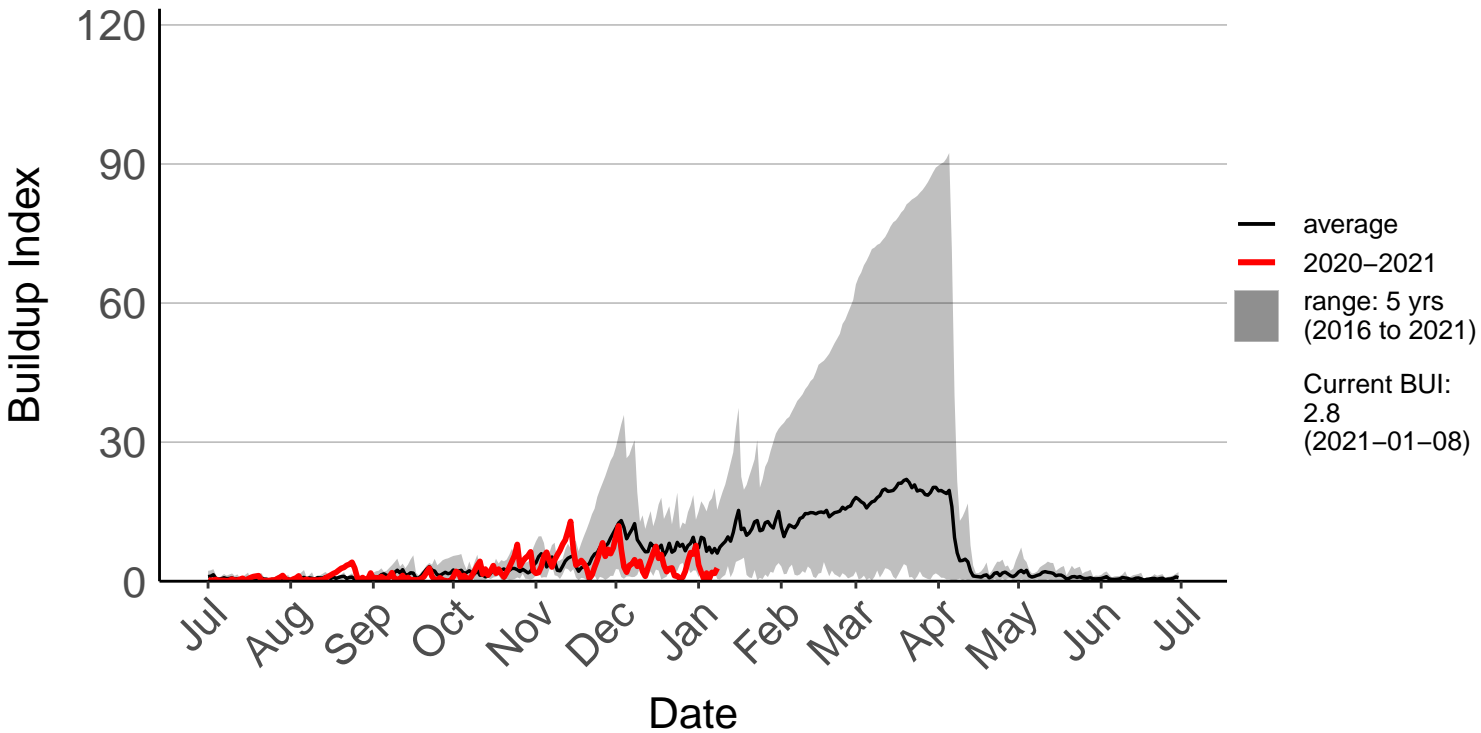

Milford Sound Raws

Otama Raws

Slopedown Raws

South West Cape SYNOP – DISCONTINUED

Stewart Island Raws

Tanner Road Raws

Tisbury Raws

Tuatapere Raws

Wilderness Raws

Wreys Bush Raws