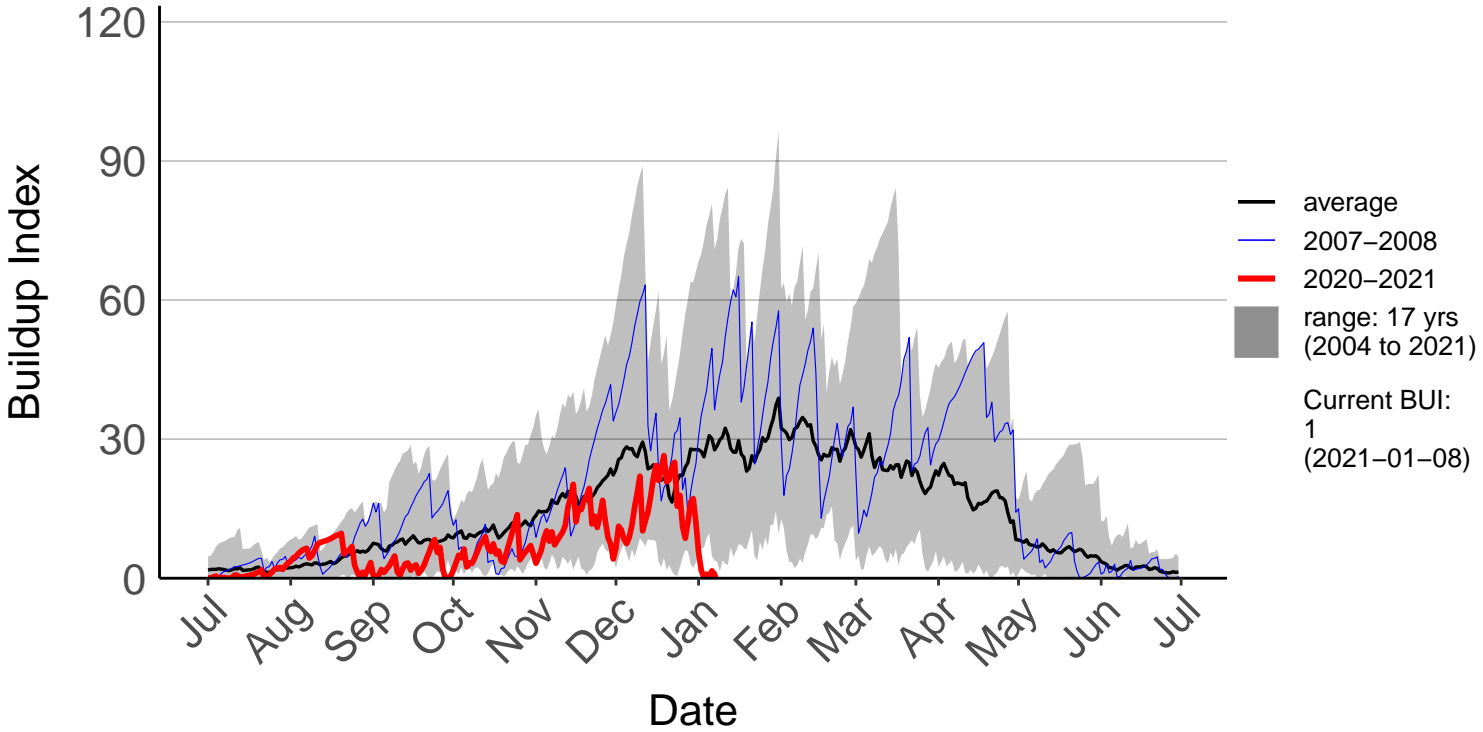

Barnhill Raws

Blackmount Raws

Edendale Raws

Garston Raws

Gore Aws – DISCONTINUED

Invercargill Aero SYNOP – DISCONTINUED

Lumsden Aws – DISCONTINUED

Manapouri Aero Aws – DISCONTINUED

Milford Sound Raws

Otama Raws

Slopedown Raws

South West Cape SYNOP – DISCONTINUED

Stewart Island Raws

Tanner Road Raws

Tisbury Raws

Tuatapere Raws