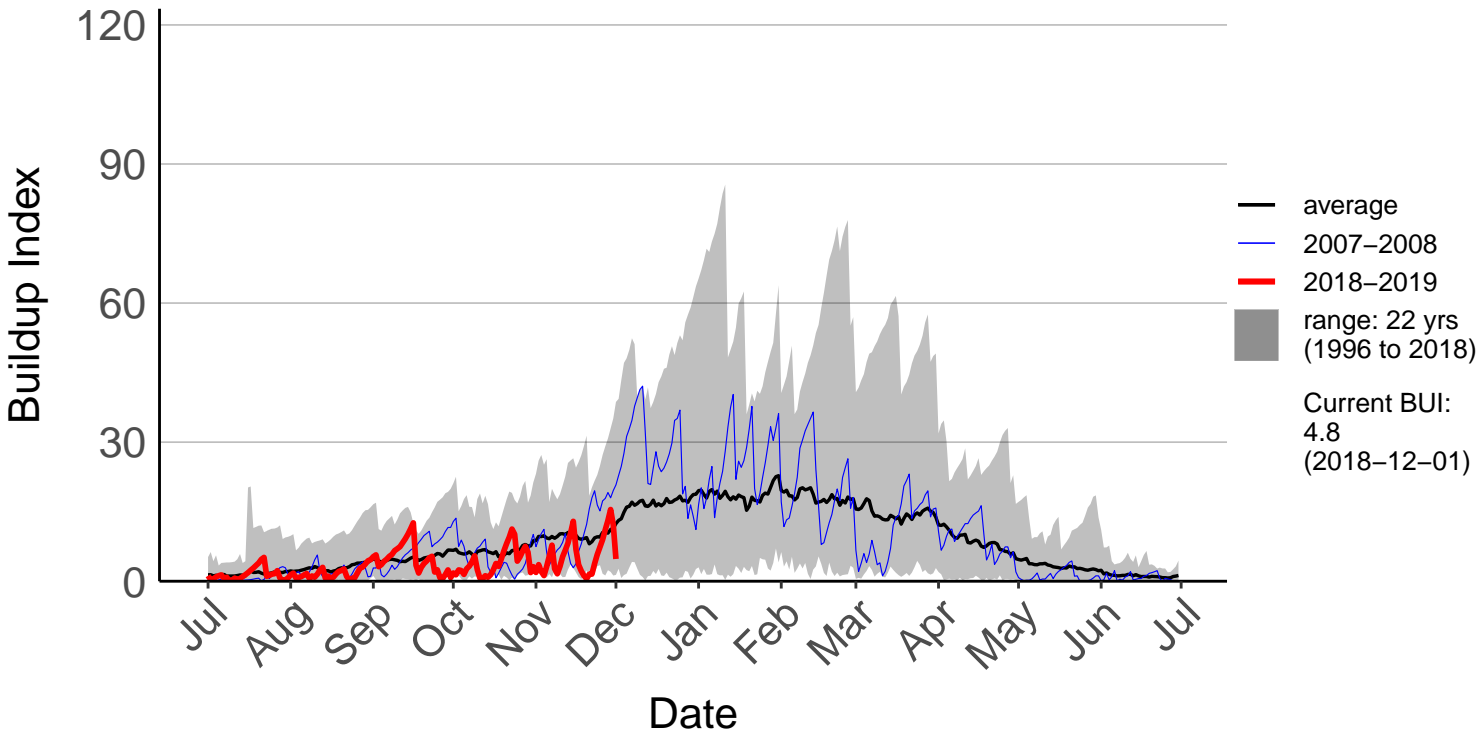

Barnhill Raws

Blackmount Raws

Edendale Raws

Garston Raws

Gore Aws – DISCONTINUED

Invercargill Aero SYNOP – DISCONTINUED

Lumsden Aws – DISCONTINUED

Manapouri Aero Aws – DISCONTINUED

Milford Sound Raws

Otama Raws

Slopedown Raws

South West Cape SYNOP – DISCONTINUED

Stewart Island Raws

Tanner Road Raws

Tisbury Raws

Tuatapere Raws