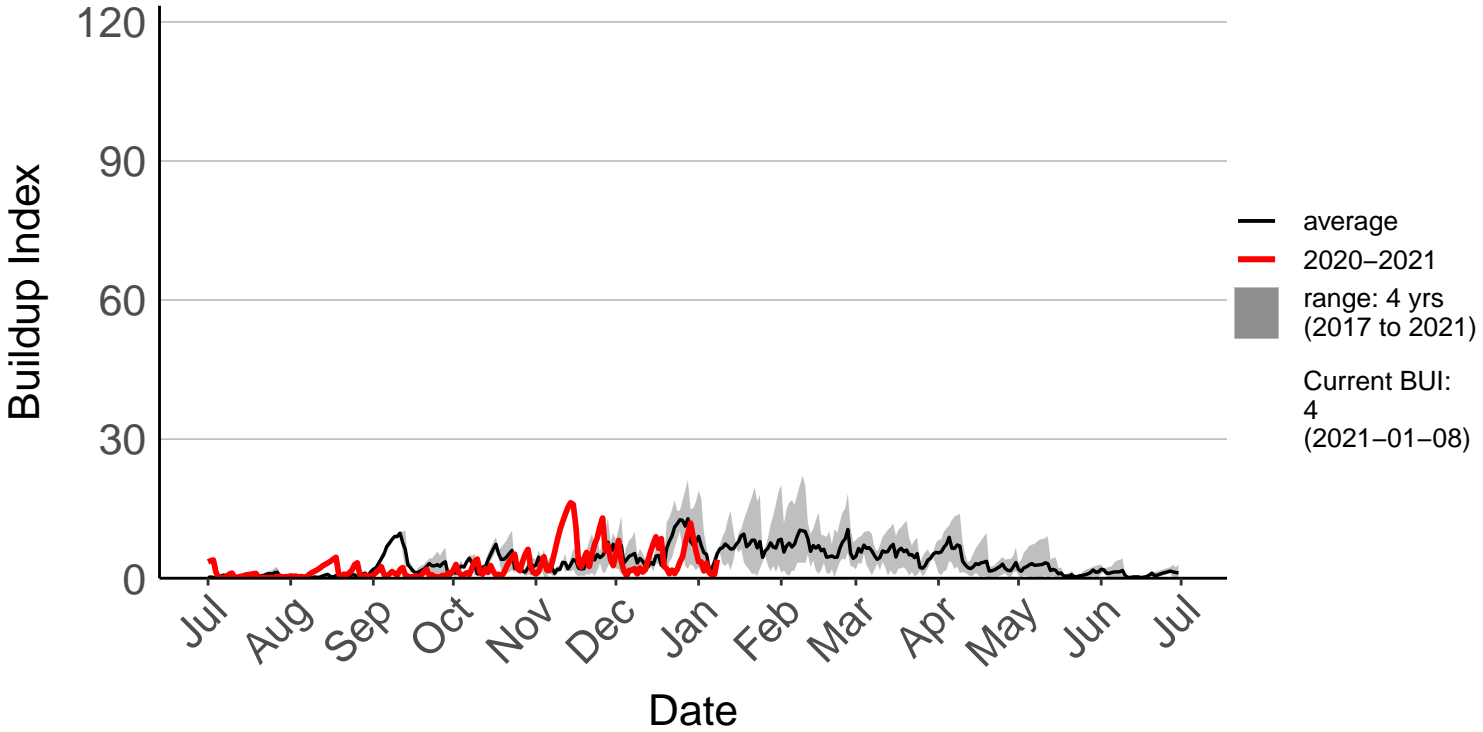

Barnhill Raws

Blackmount Raws

Edendale Raws

Garston Raws

Gore Aws – DISCONTINUED

Invercargill Aero SYNOP – DISCONTINUED

Lumsden Aws – DISCONTINUED

Manapouri Aero Aws – DISCONTINUED

Milford Sound Raws

Otama Raws

Slopedown Raws

South West Cape SYNOP – DISCONTINUED

Stewart Island Raws

Tanner Road Raws

Tisbury Raws

Tuatapere Raws