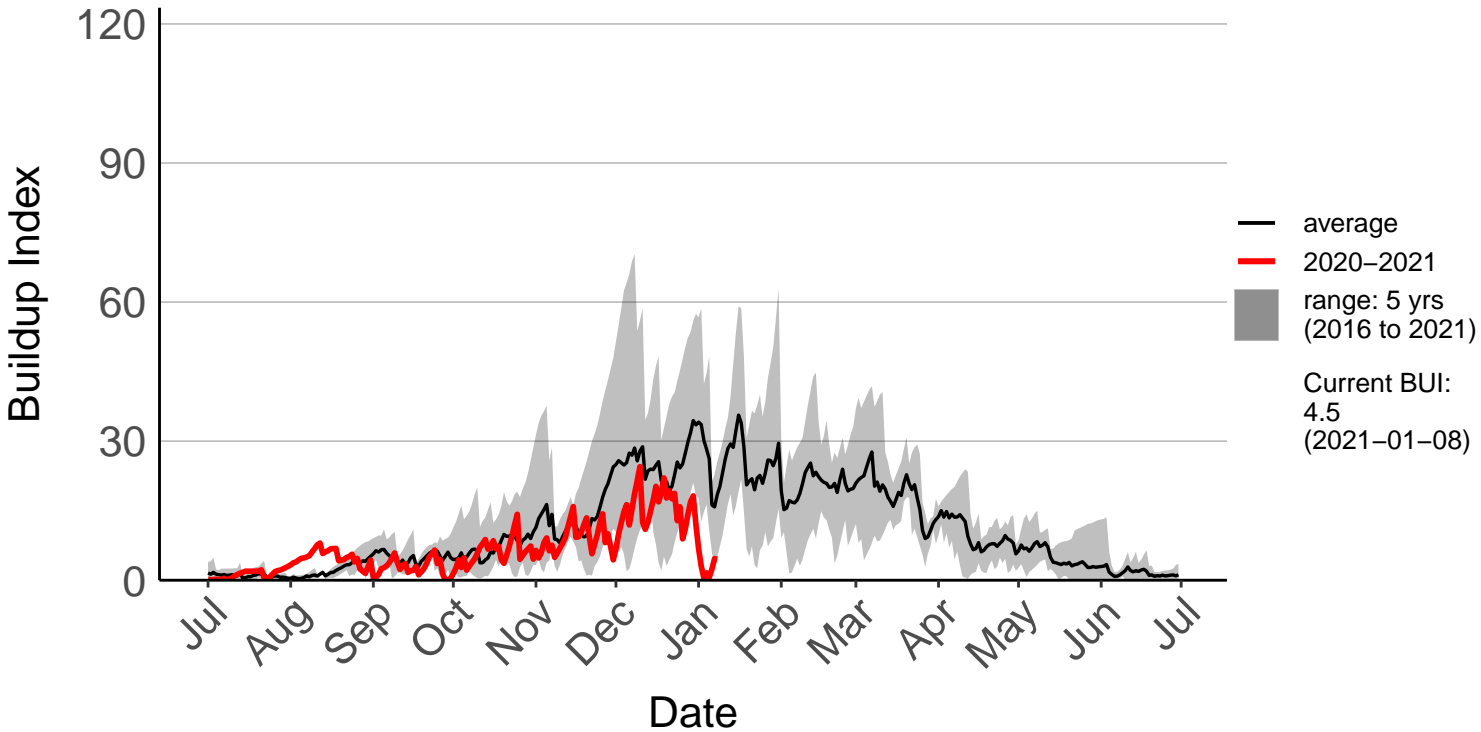

Barnhill Raws

Blackmount Raws

Edendale Raws

Garston Raws

Gore Aws – DISCONTINUED

Invercargill Aero SYNOP – DISCONTINUED

Lumsden Aws – DISCONTINUED

Manapouri Aero Aws – DISCONTINUED

Milford Sound Raws

Otama Raws

Slopedown Raws

South West Cape SYNOP – DISCONTINUED

Stewart Island Raws

Tanner Road Raws

Tisbury Raws

Tuatapere Raws