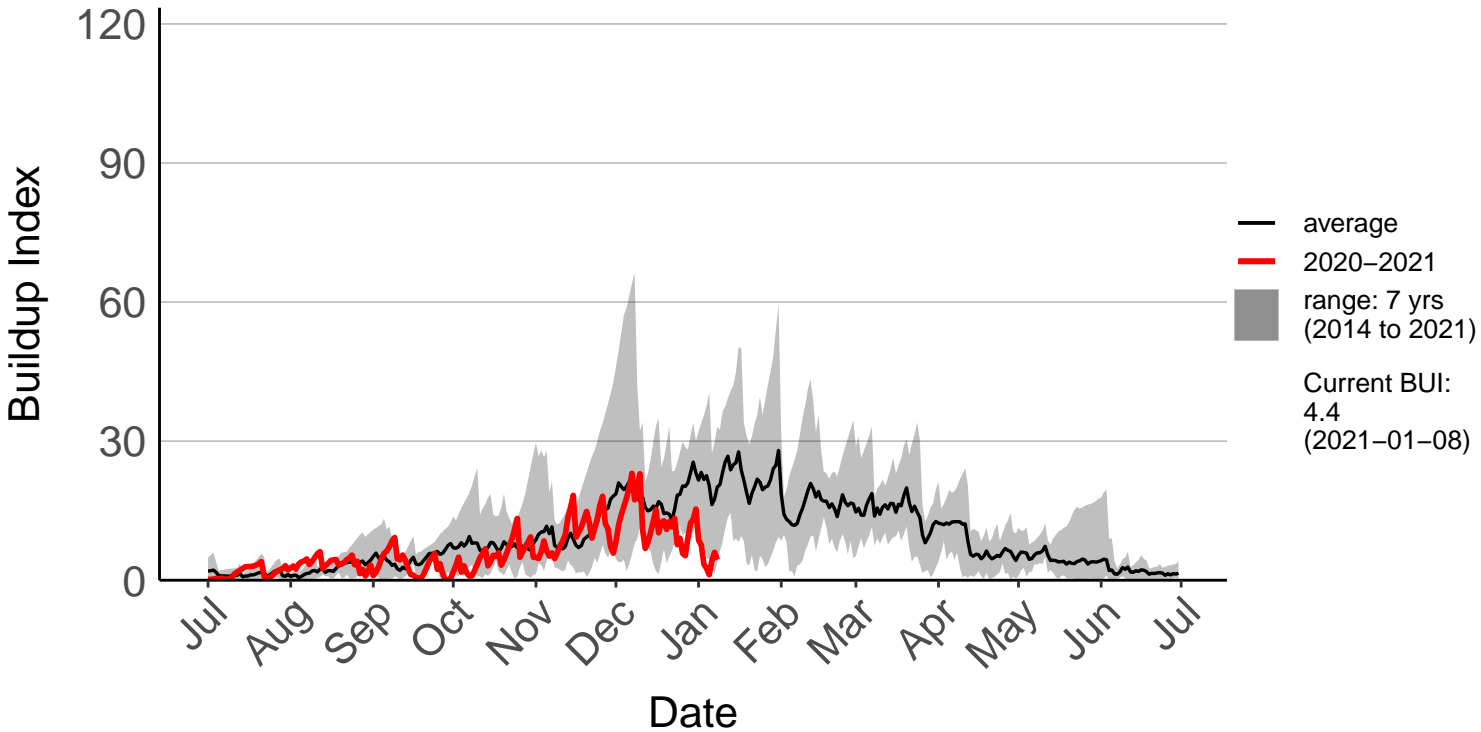

Milford Sound Raws

Otama Raws

Slopedown Raws

South West Cape SYNOP – DISCONTINUED

Stewart Island Raws

Tanner Road Raws

Tisbury Raws

Tuatapere Raws

Wilderness Raws

Wreys Bush Raws