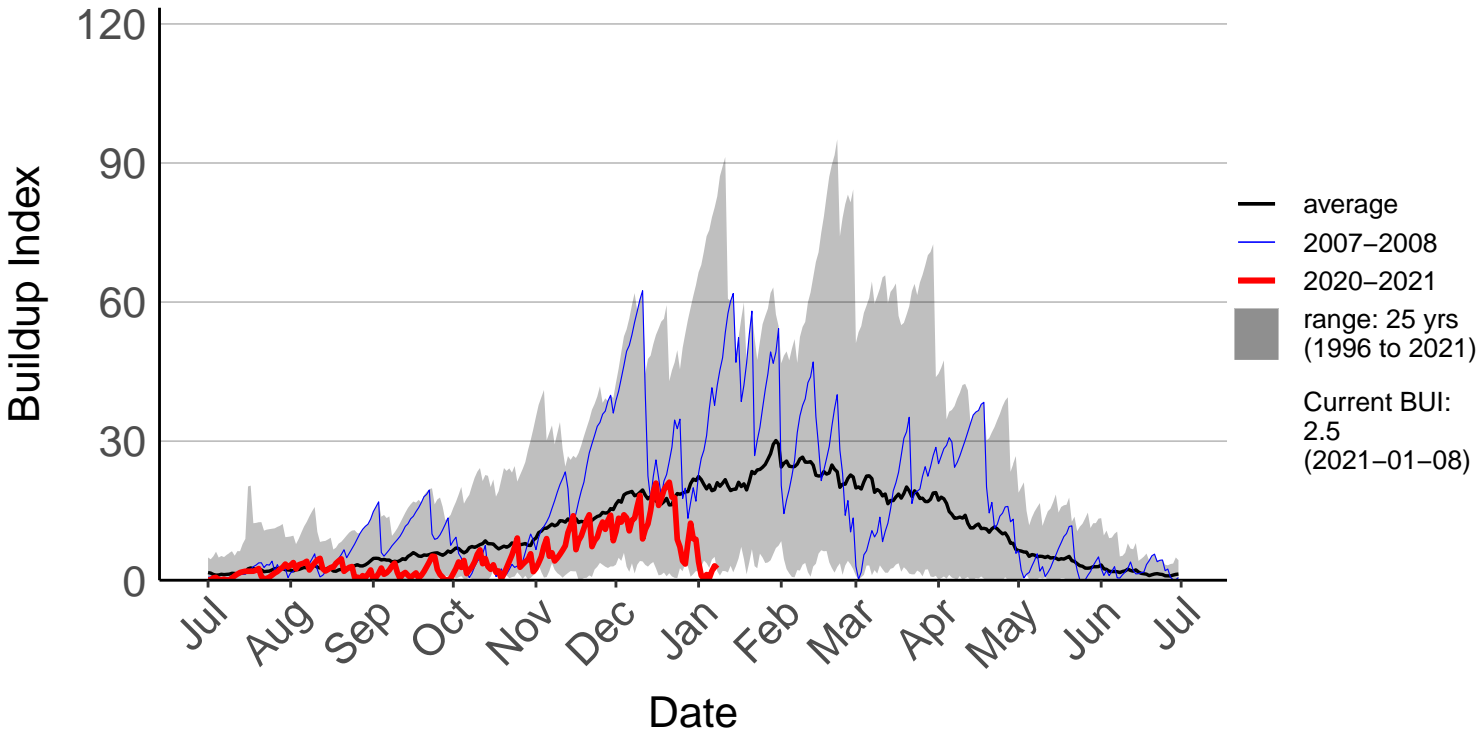

Barnhill Raws

Blackmount Raws

Edendale Raws

Garston Raws

Gore Aws – DISCONTINUED

Invercargill Aero SYNOP – DISCONTINUED

Lumsden Aws – DISCONTINUED

Manapouri Aero Aws – DISCONTINUED

Milford Sound Raws

Otama Raws

Slopedown Raws

South West Cape SYNOP – DISCONTINUED

Stewart Island Raws

Tanner Road Raws

Tisbury Raws

Tuatapere Raws