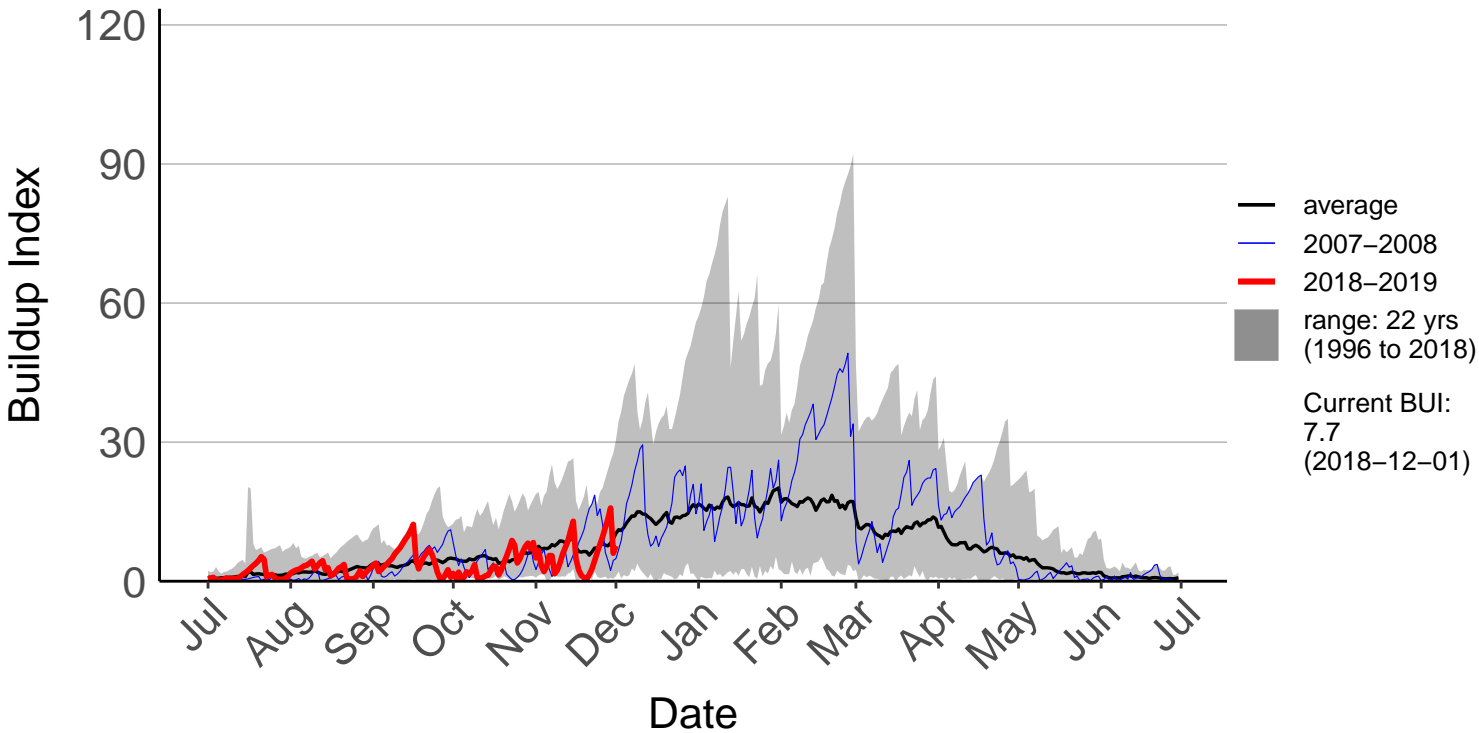

Barnhill Raws

Blackmount Raws

Edendale Raws

Garston Raws

Gore Aws – DISCONTINUED

Invercargill Aero SYNOP – DISCONTINUED

Lumsden Aws – DISCONTINUED

Manapouri Aero Aws – DISCONTINUED

Milford Sound Raws

Otama Raws

Slopedown Raws

South West Cape SYNOP – DISCONTINUED

Stewart Island Raws

Tanner Road Raws

Tisbury Raws

Tuatapere Raws