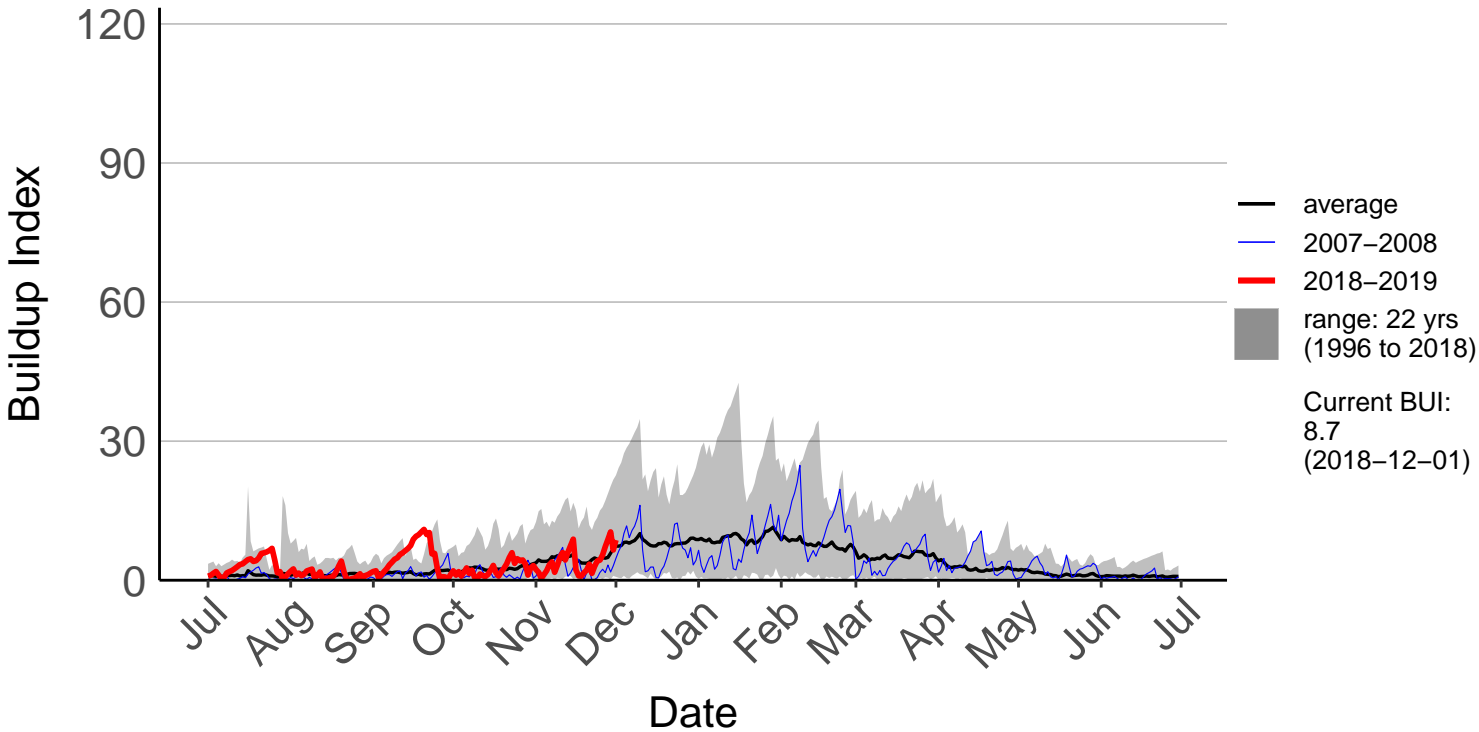

Milford Sound Raws

Otama Raws

Slopedown Raws

South West Cape SYNOP – DISCONTINUED

Stewart Island Raws

Tanner Road Raws

Tisbury Raws

Tuatapere Raws