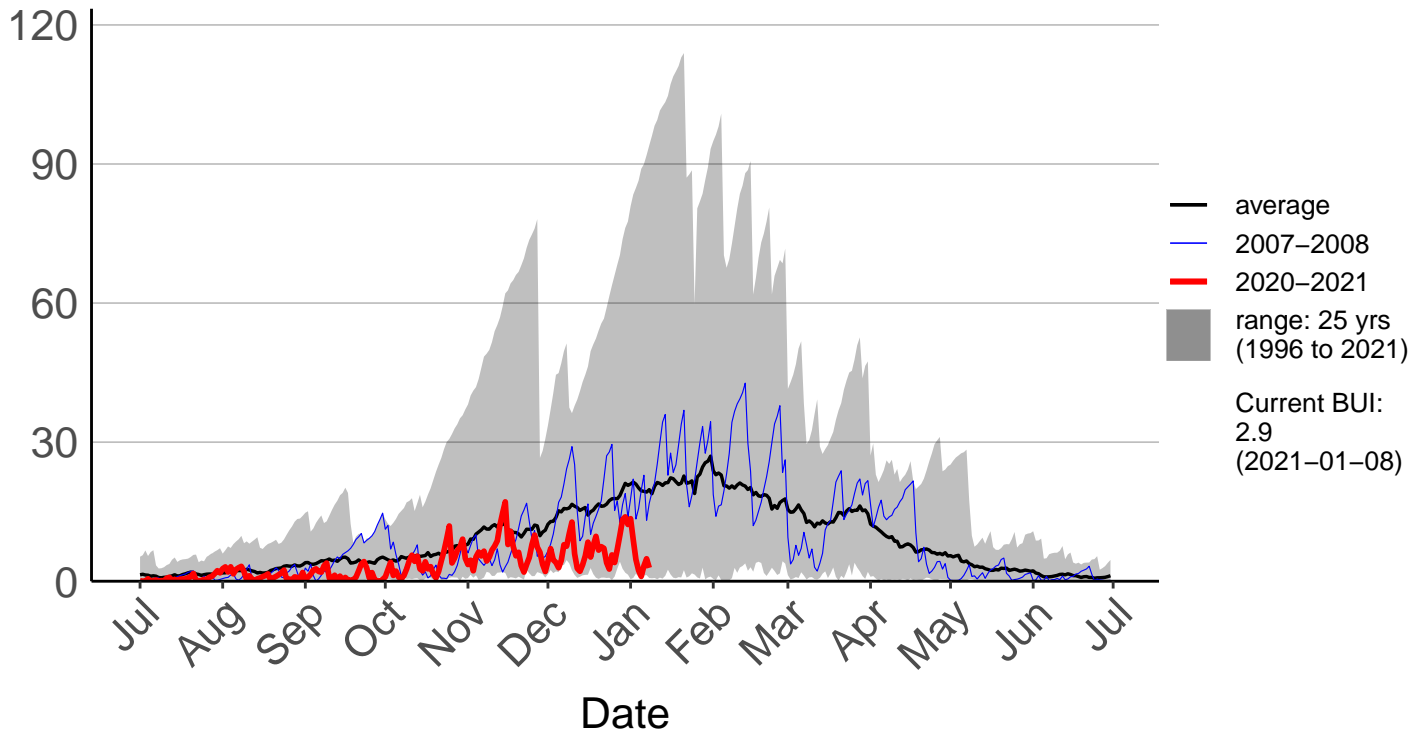

Barnhill Raws

Blackmount Raws

Edendale Raws

Garston Raws

Gore Aws – DISCONTINUED

Invercargill Aero SYNOP – DISCONTINUED

Lumsden Aws – DISCONTINUED

Manapouri Aero Aws – DISCONTINUED

Milford Sound Raws

Otama Raws

Slopedown Raws

South West Cape SYNOP – DISCONTINUED

Stewart Island Raws

Tanner Road Raws

Tisbury Raws

Tuatapere Raws