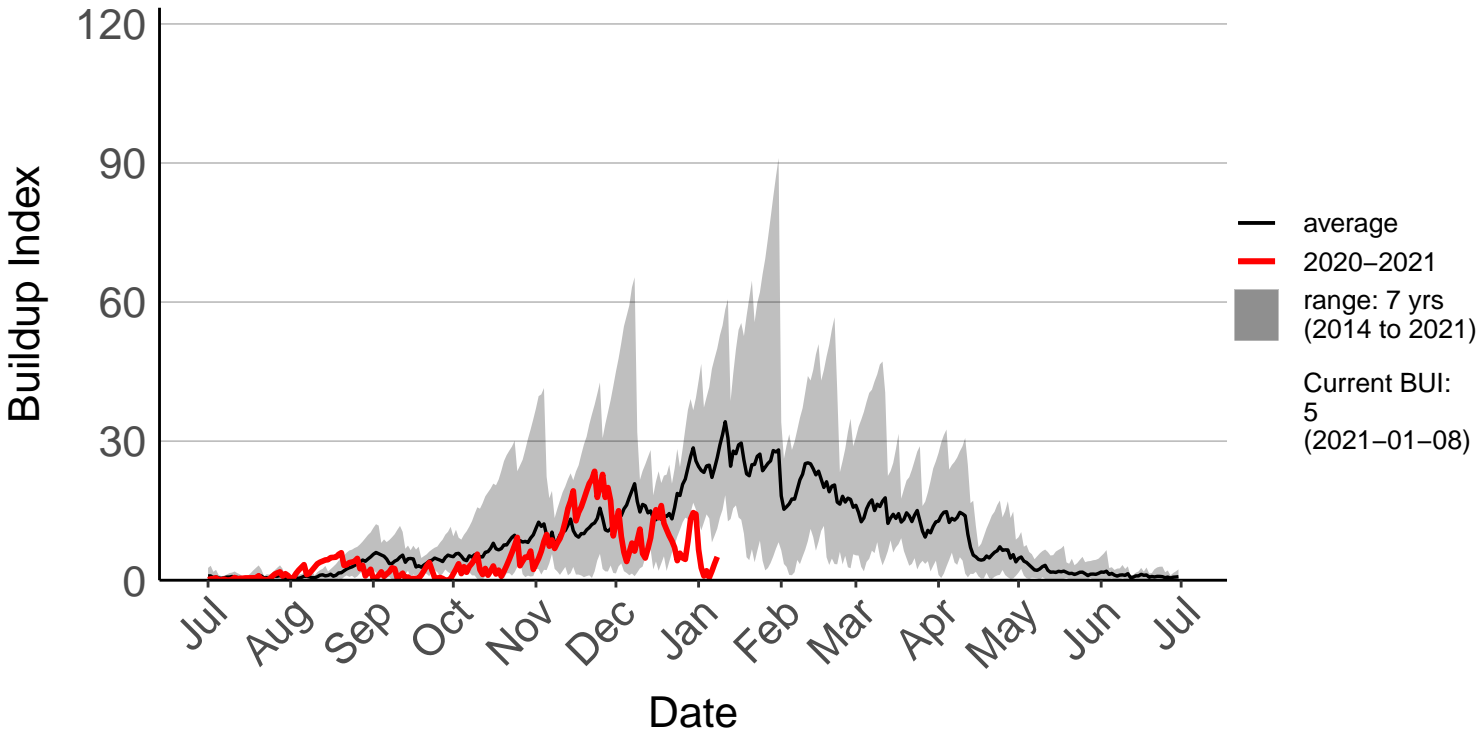

Milford Sound Raws

Otama Raws

Slopedown Raws

South West Cape SYNOP – DISCONTINUED

Stewart Island Raws

Tanner Road Raws

Tisbury Raws

Tuatapere Raws

Wilderness Raws

Wreys Bush Raws