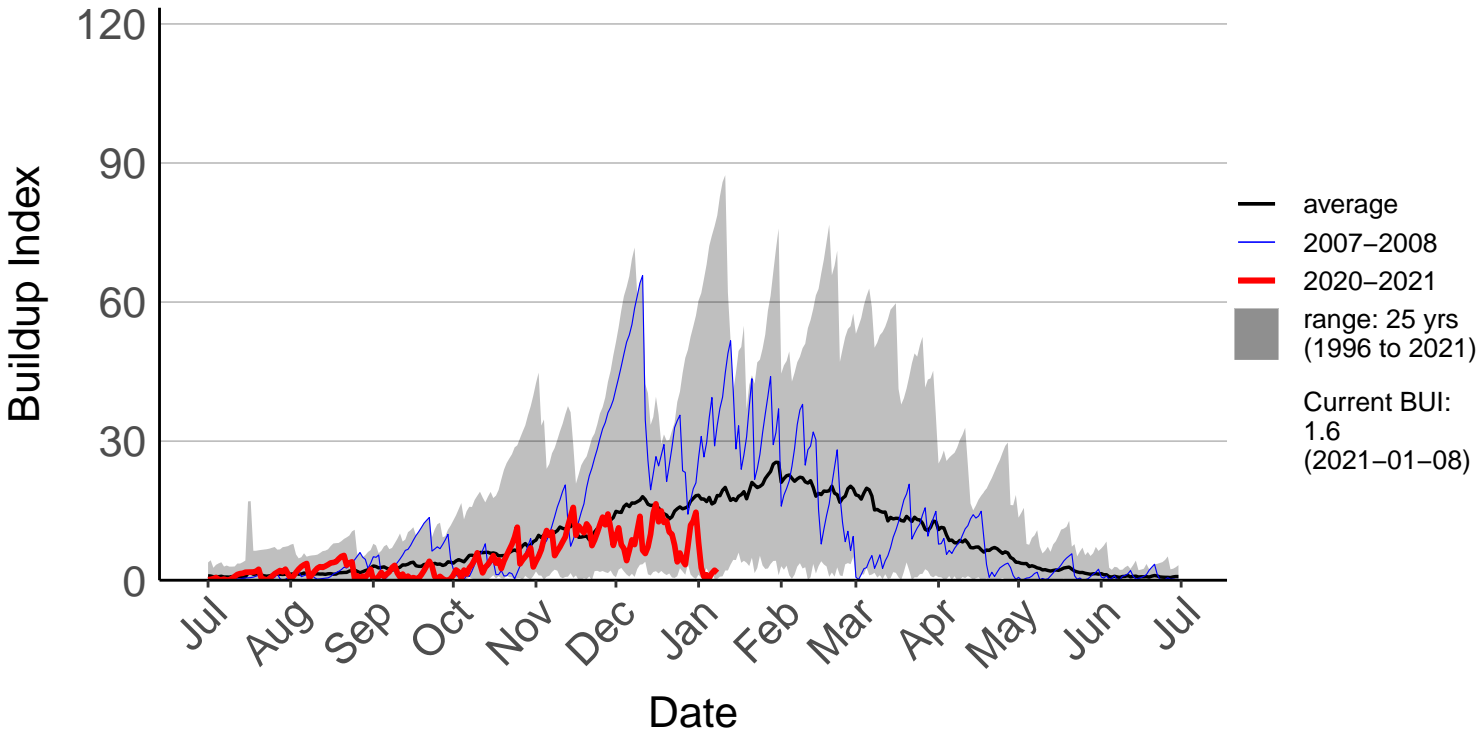

Barnhill Raws

Blackmount Raws

Edendale Raws

Garston Raws

Gore Aws – DISCONTINUED

Invercargill Aero SYNOP – DISCONTINUED

Lumsden Aws – DISCONTINUED

Manapouri Aero Aws – DISCONTINUED

Milford Sound Raws

Otama Raws

Slopedown Raws

South West Cape SYNOP – DISCONTINUED

Stewart Island Raws

Tanner Road Raws

Tisbury Raws

Tuatapere Raws