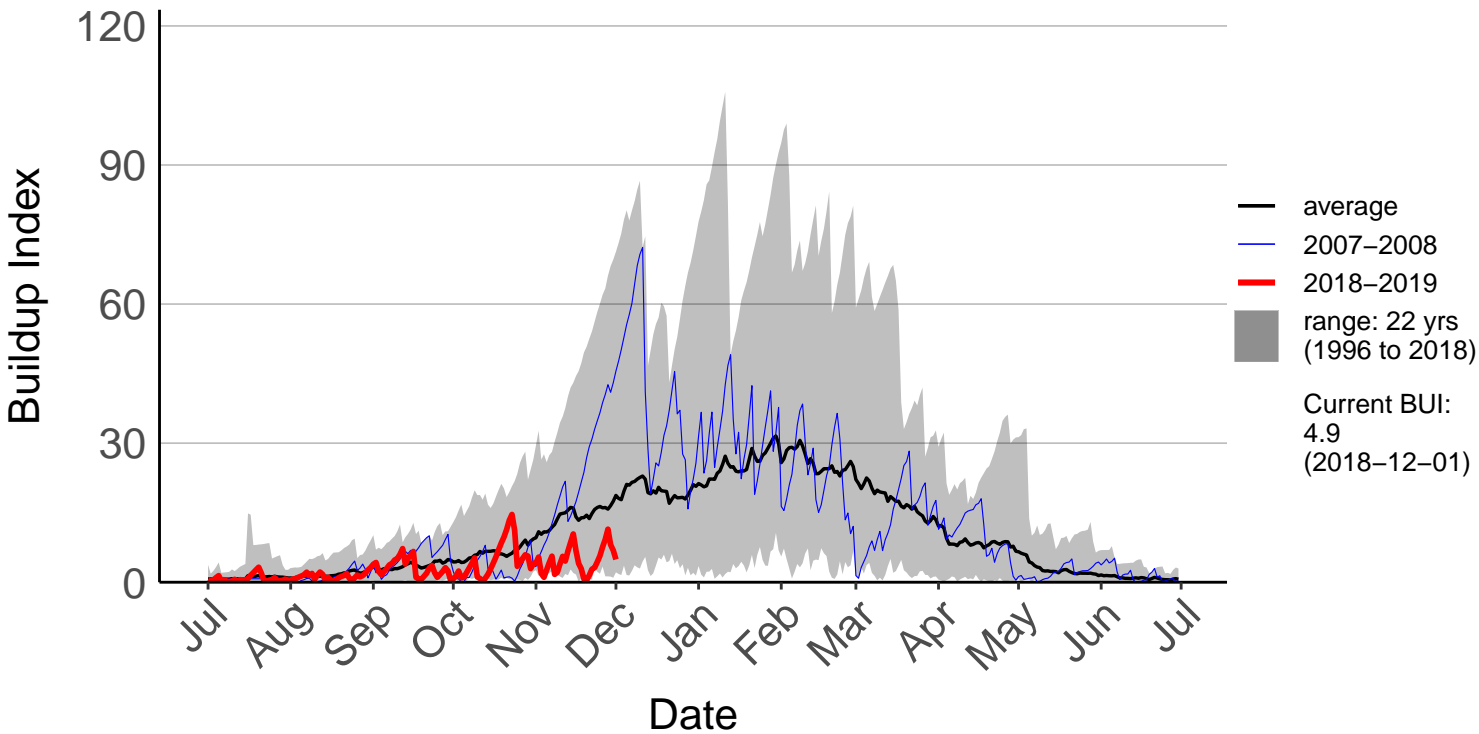

Barnhill Raws

Blackmount Raws

Edendale Raws

Garston Raws

Gore Aws – DISCONTINUED

Invercargill Aero SYNOP – DISCONTINUED

Lumsden Aws – DISCONTINUED

Manapouri Aero Aws – DISCONTINUED

Milford Sound Raws

Otama Raws

Slopedown Raws

South West Cape SYNOP – DISCONTINUED

Stewart Island Raws

Tanner Road Raws

Tisbury Raws

Tuatapere Raws