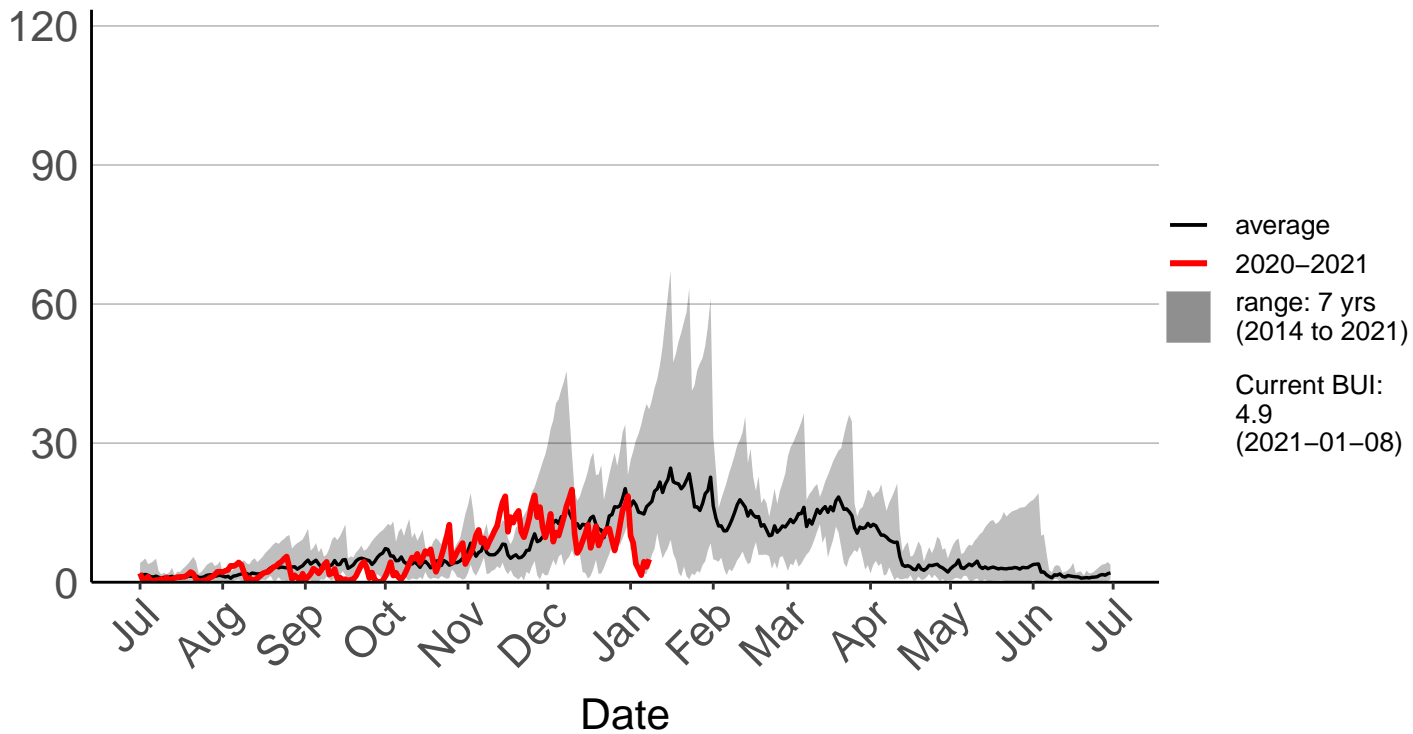

Milford Sound Raws

Otama Raws

Slopedown Raws

South West Cape SYNOP – DISCONTINUED

Stewart Island Raws

Tanner Road Raws

Tisbury Raws

Tuatapere Raws