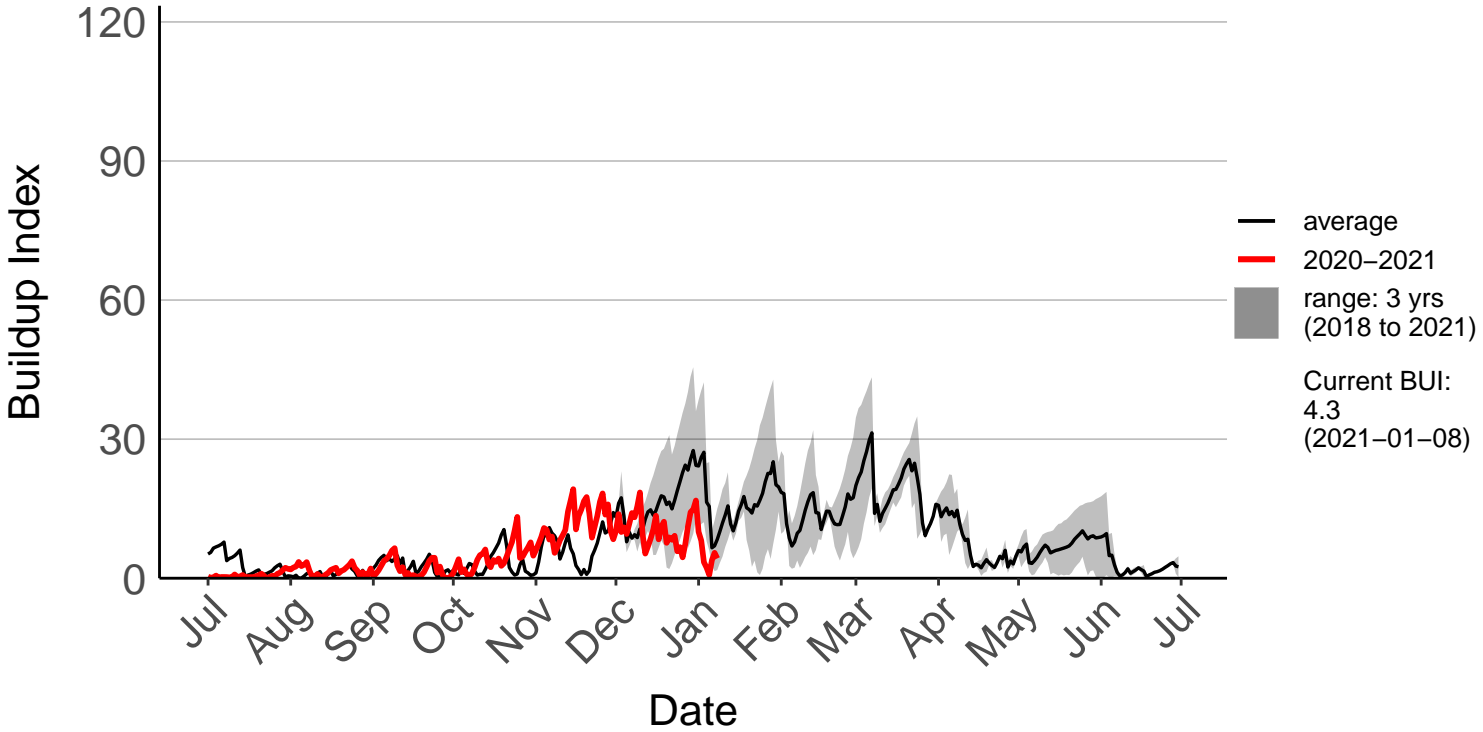

Barnhill Raws

Blackmount Raws

Edendale Raws

Garston Raws

Gore Aws – DISCONTINUED

Invercargill Aero SYNOP – DISCONTINUED

Lumsden Aws – DISCONTINUED

Manapouri Aero Aws – DISCONTINUED

Milford Sound Raws

Otama Raws

Slopedown Raws

South West Cape SYNOP – DISCONTINUED

Stewart Island Raws

Tanner Road Raws

Tisbury Raws

Tuatapere Raws